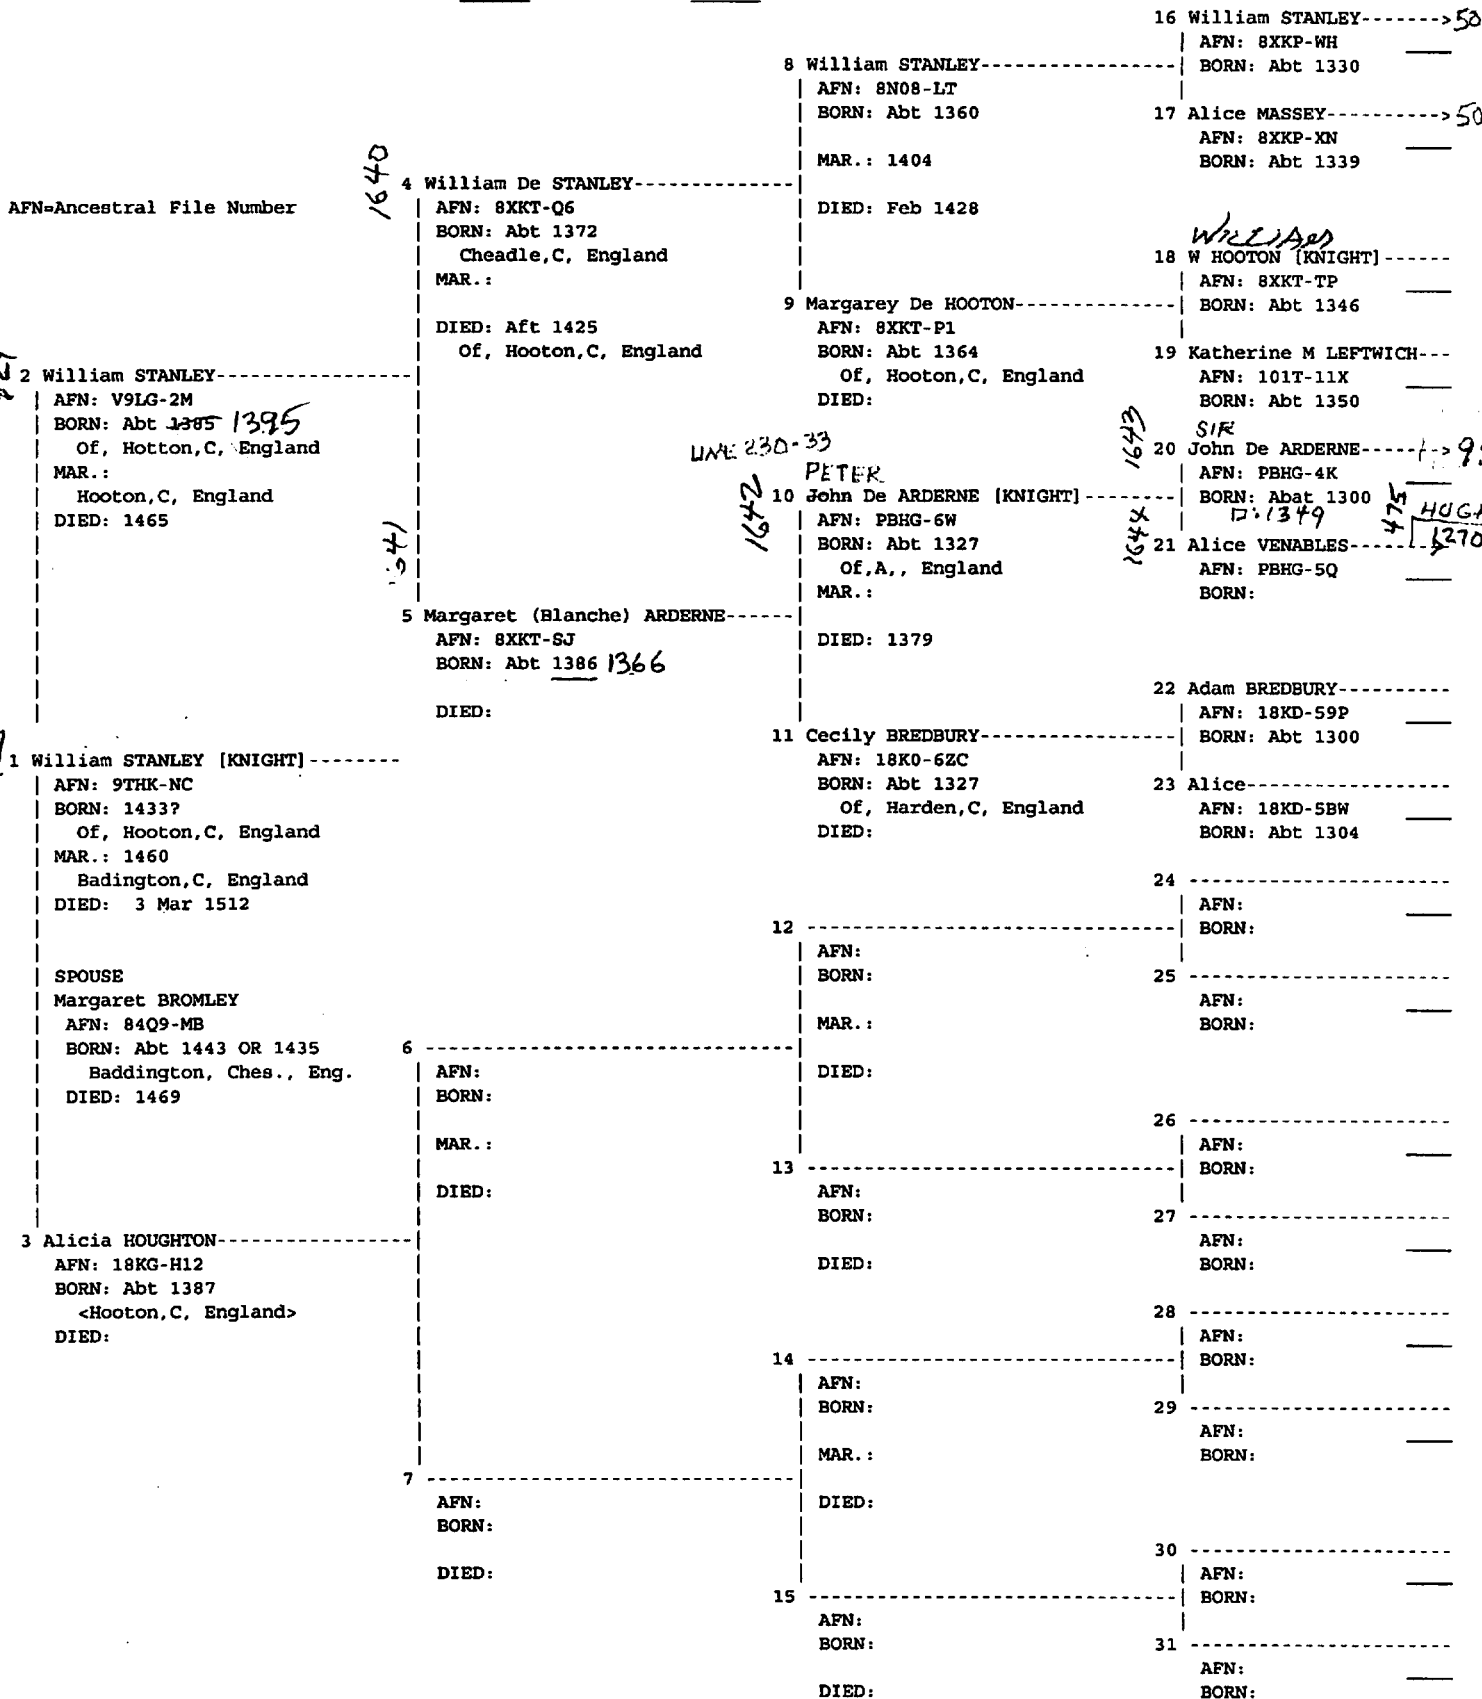

1644

95

475

HUGH 1270

No. 1 on this chart is the same as no. 25 on chart no. 3

No. 1 on this chart is the same as no. 4 on chart no. 33

No. 1 on this chart is the same as no. 24 on chart no. 26

478
MARC
479
479
479
THOMAS 479
16 T DUTTON [LORD DUTTON] > 38
AFN: 8WKB-54
BORN: Abt 1214
PHILIPPA
17 P STANDON (SANDON) > 38
AFN: 8WKR-JS
BORN: Abt 1220
VIVIAN