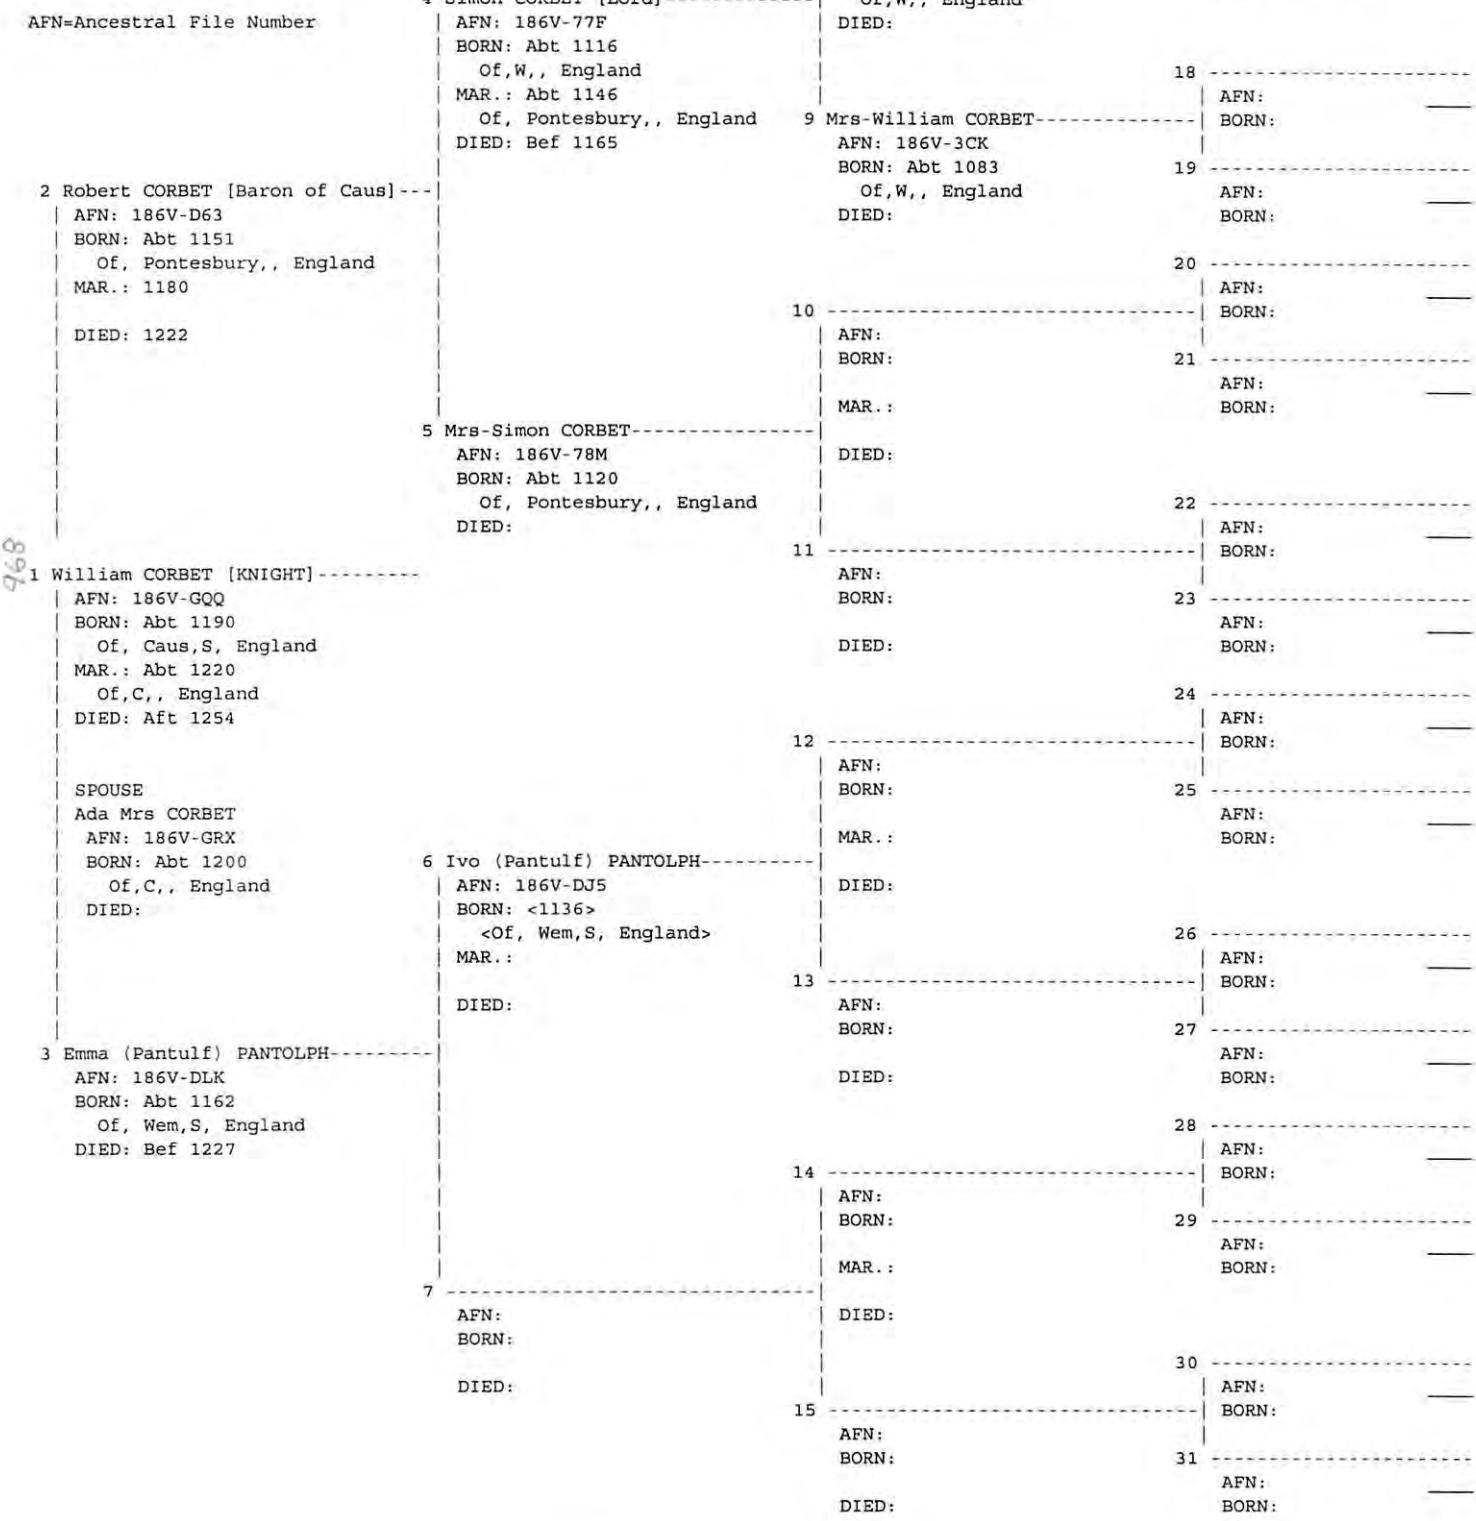

No. 1 on this chart is the same as no. 30 on chart no. 112

No. 1 on this chart is the same as no. 11 on chart no. 82

AFN=Ancestral File Number

1012 LINE 98A-24

1011 MARGARET

1409 LINE 98A-23

1410 LINE 130-25