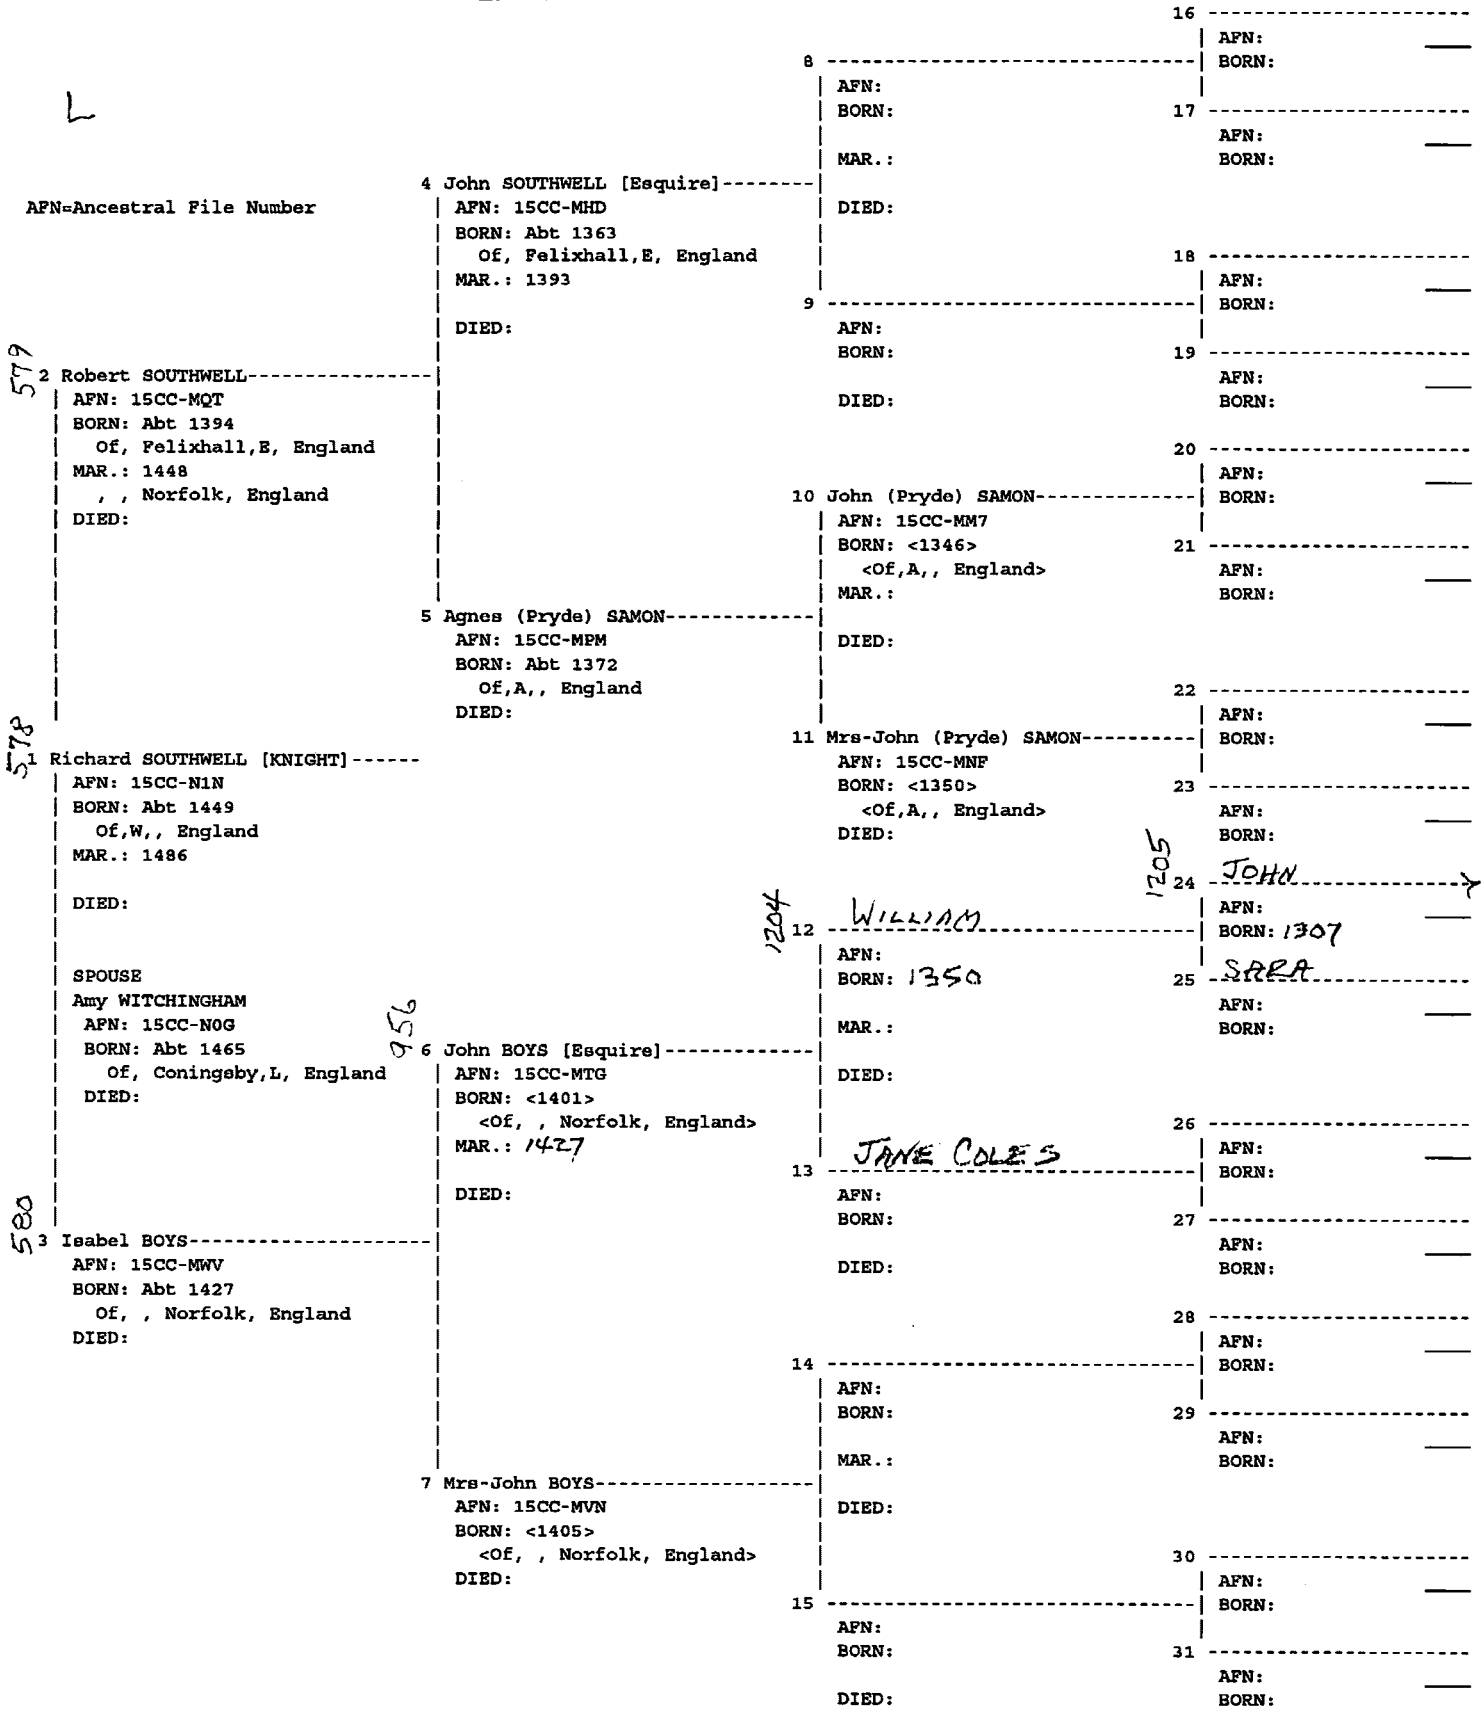

No. 1 on this chart is the same as no. _____ on chart no. _____