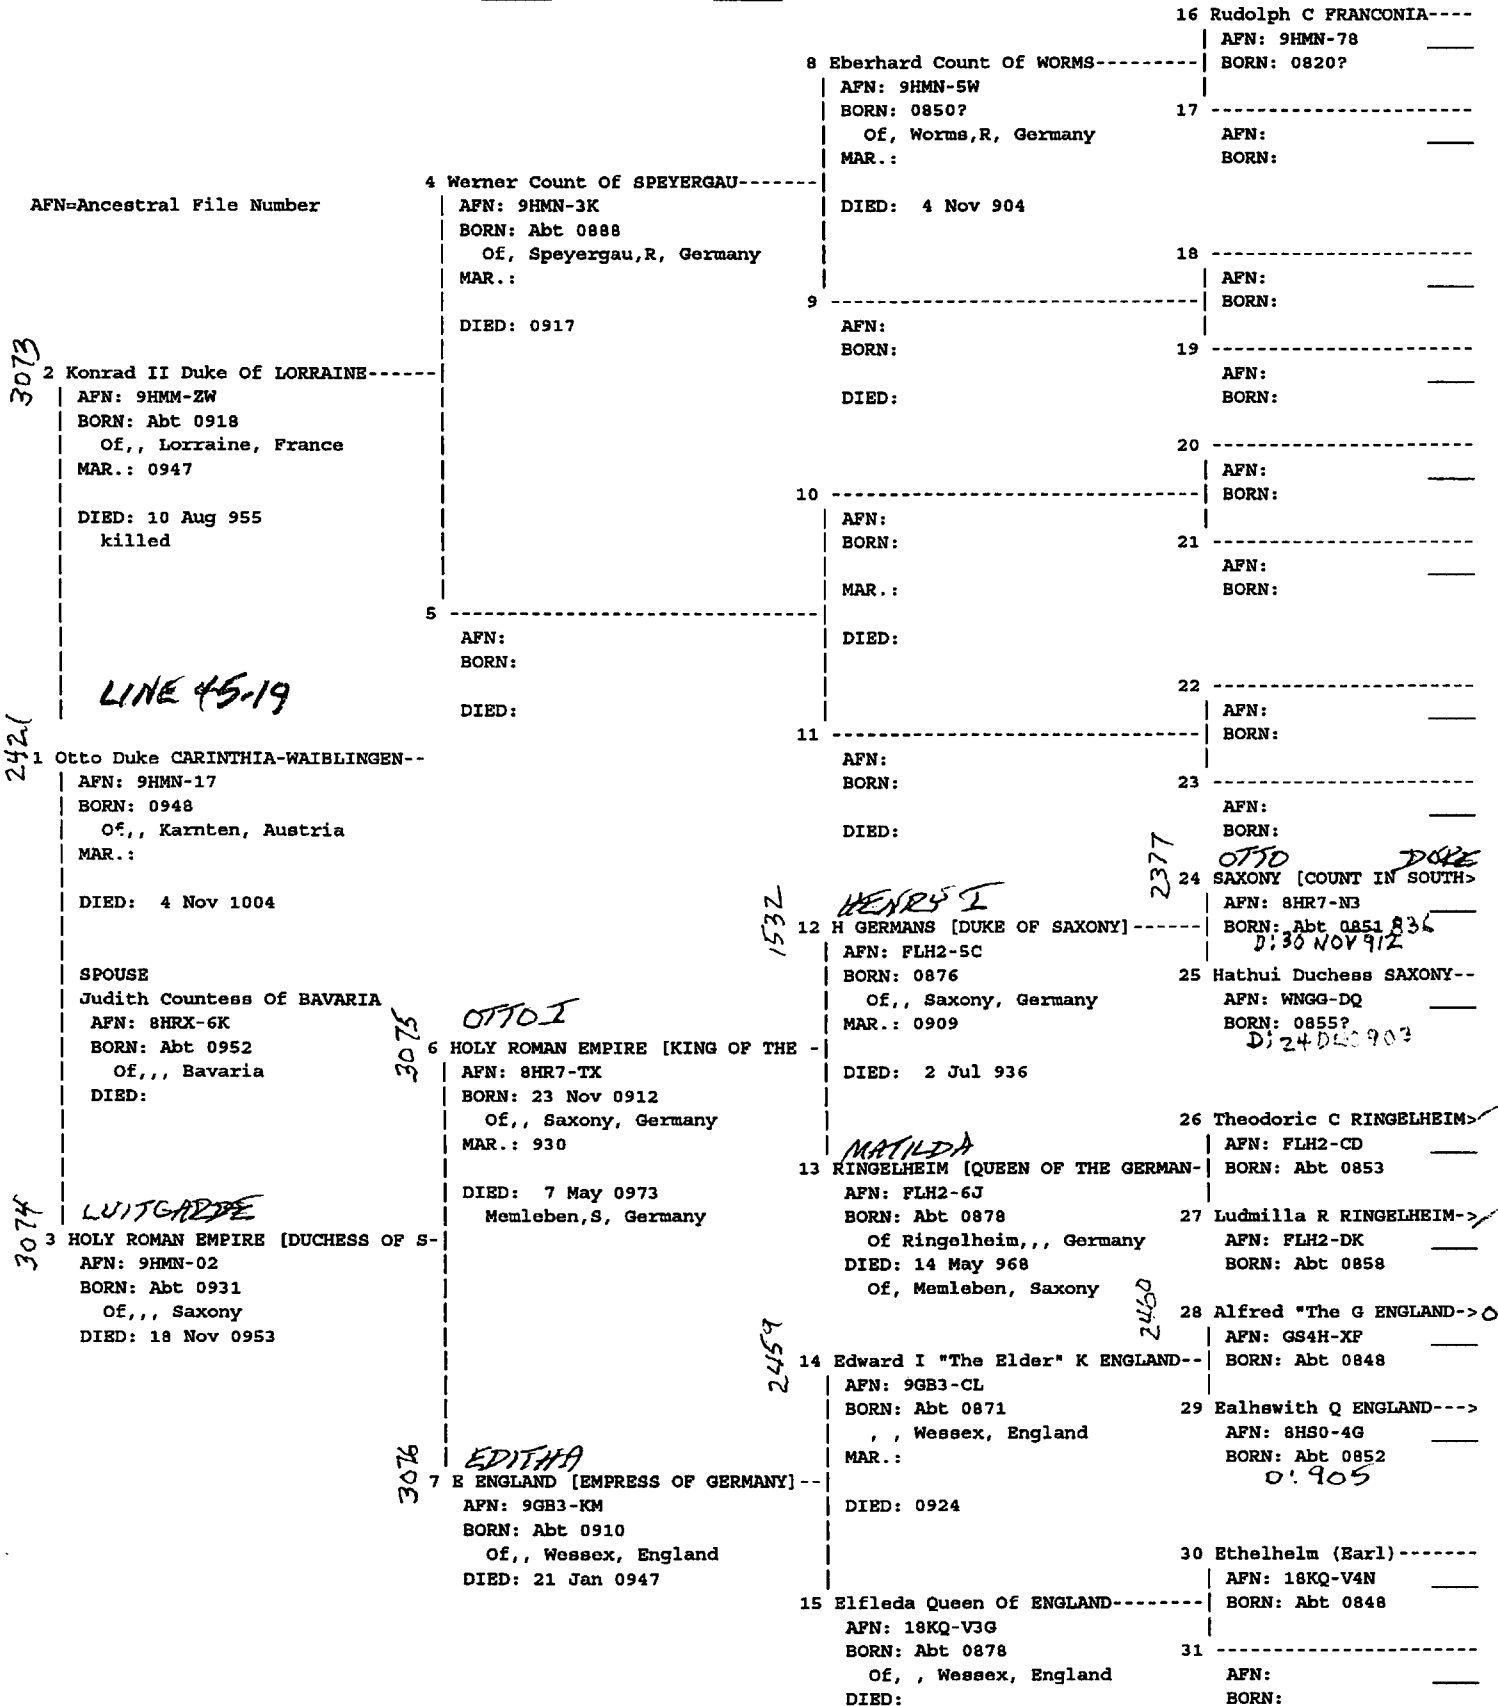

No. 1 on this chart is the same as no. _____ on chart no. _____