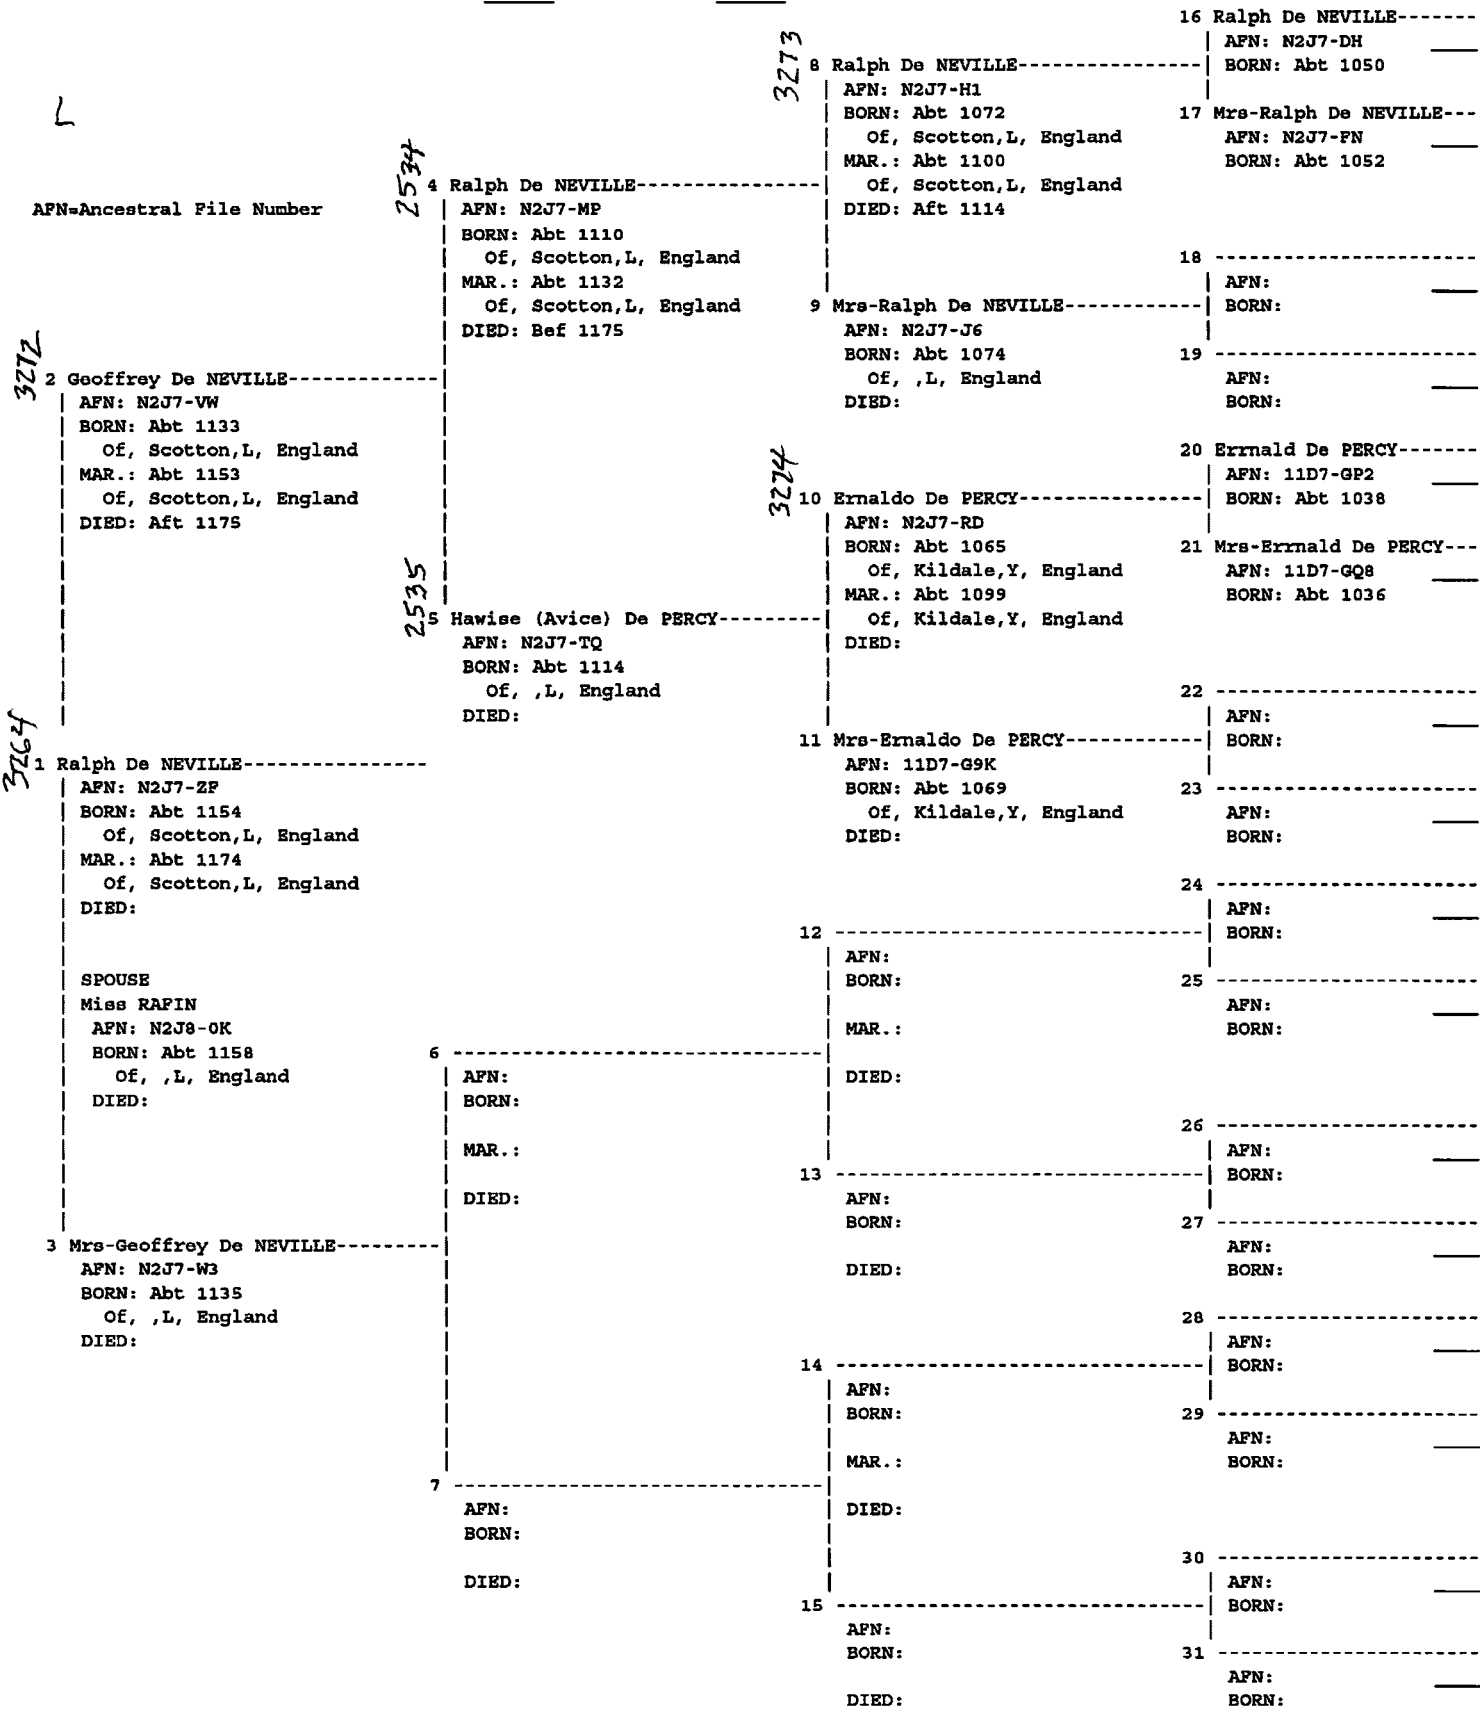

NEW Y
"
SALEM M. ELIZ RUSSELL
"
" M: LUDIA GOODRIDGE 1773
" ~~M: ROB BOYCE 1731~~
"
" M: MARY SWAN ¹⁷⁵¹ M: ZABBY LEWIS 1774
"
"
"

No. 1 on this chart is the same as no. _____ on chart no. _____

No. 1 on this chart is the same as no. _____ on chart no. _____