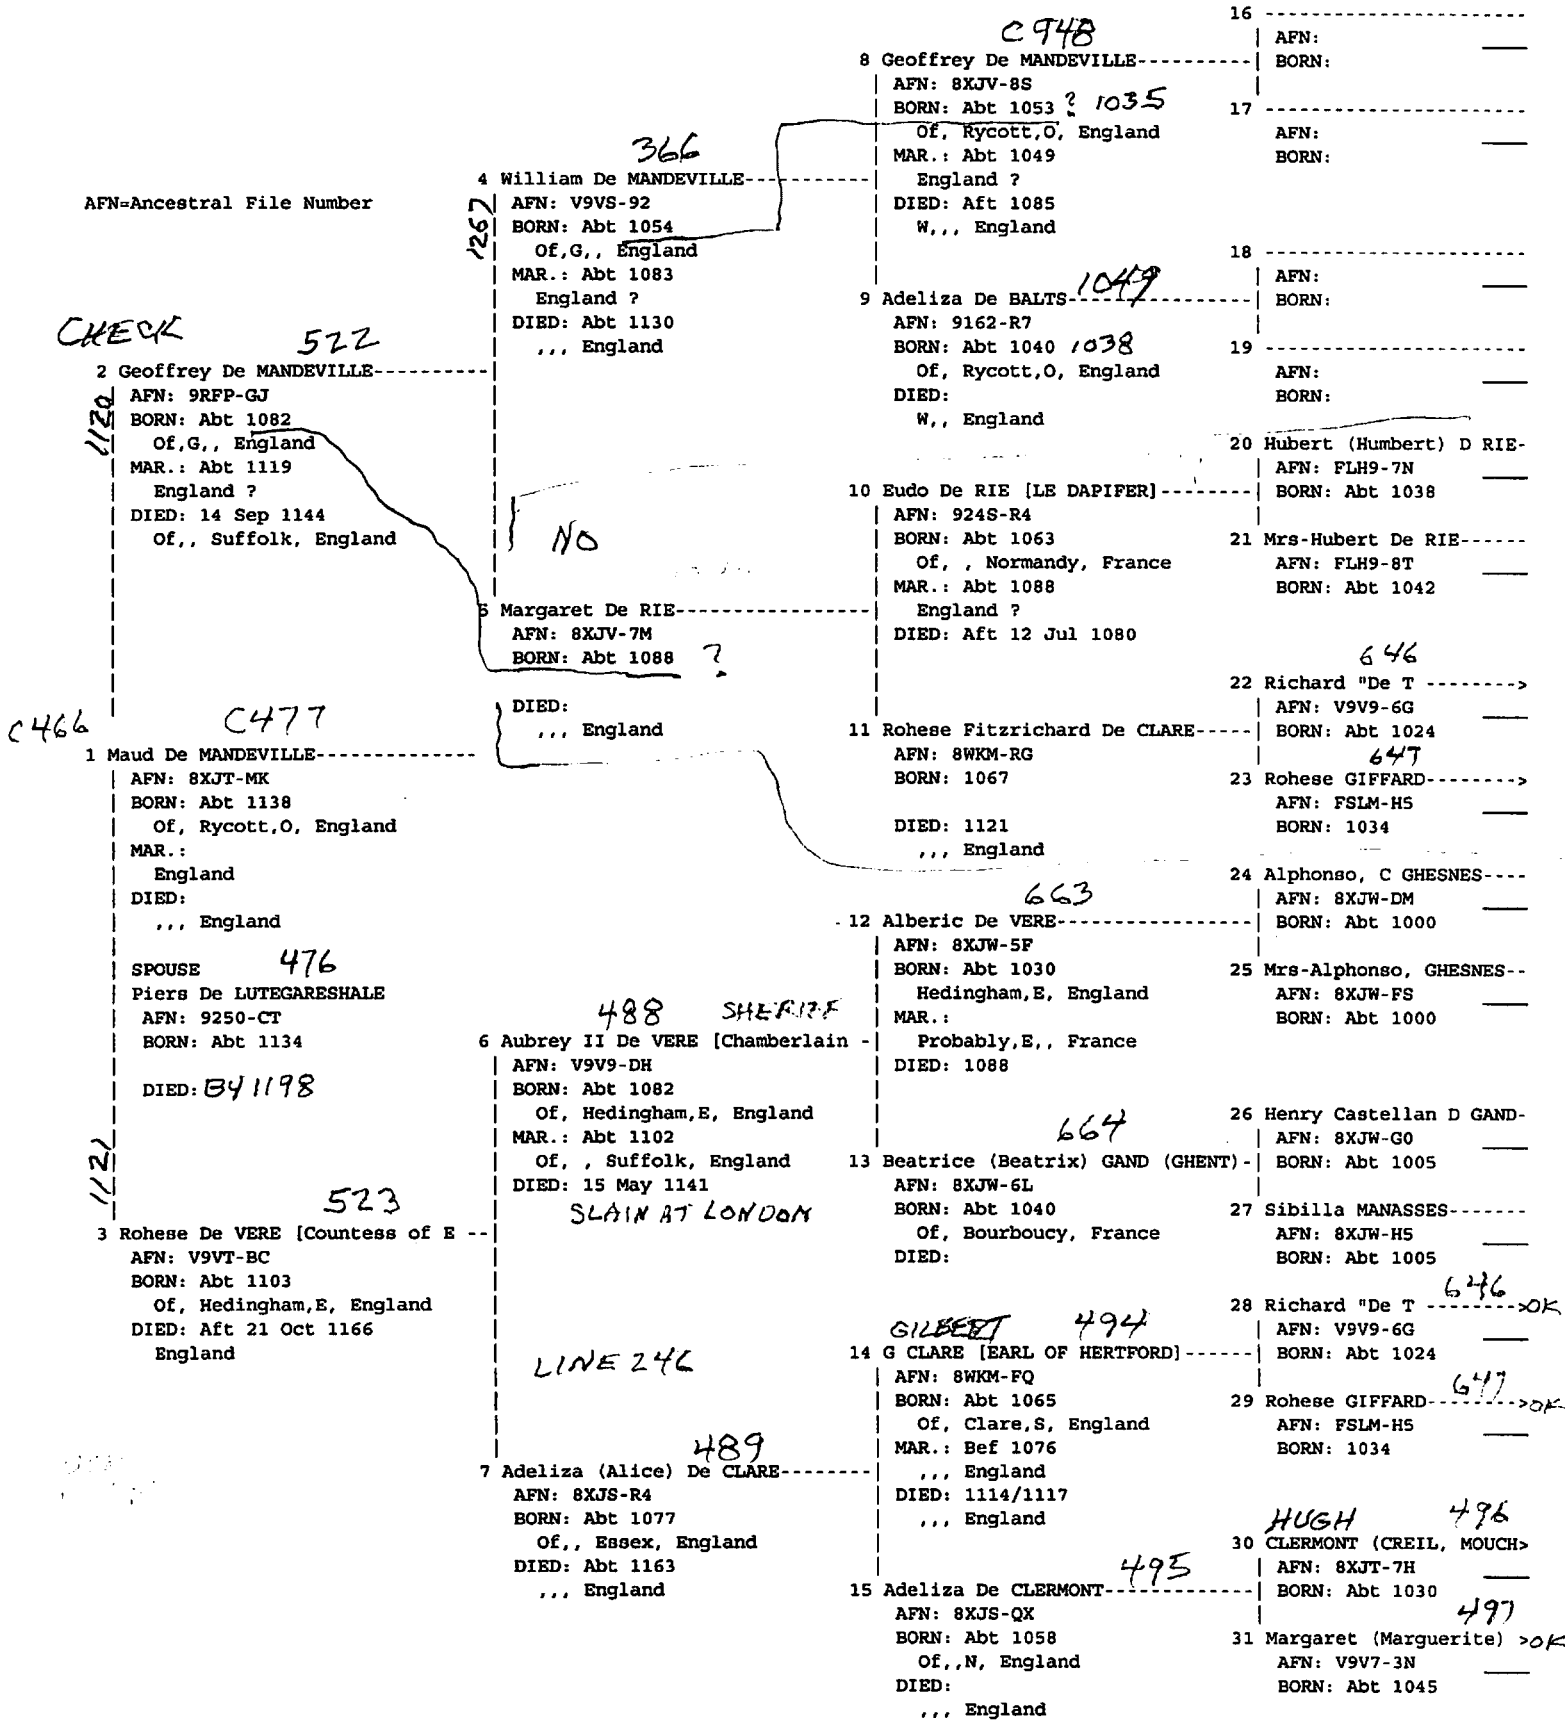

No. 1 on this chart is the same as no. 21 on chart no. 153

AFN=Ancestral File Number