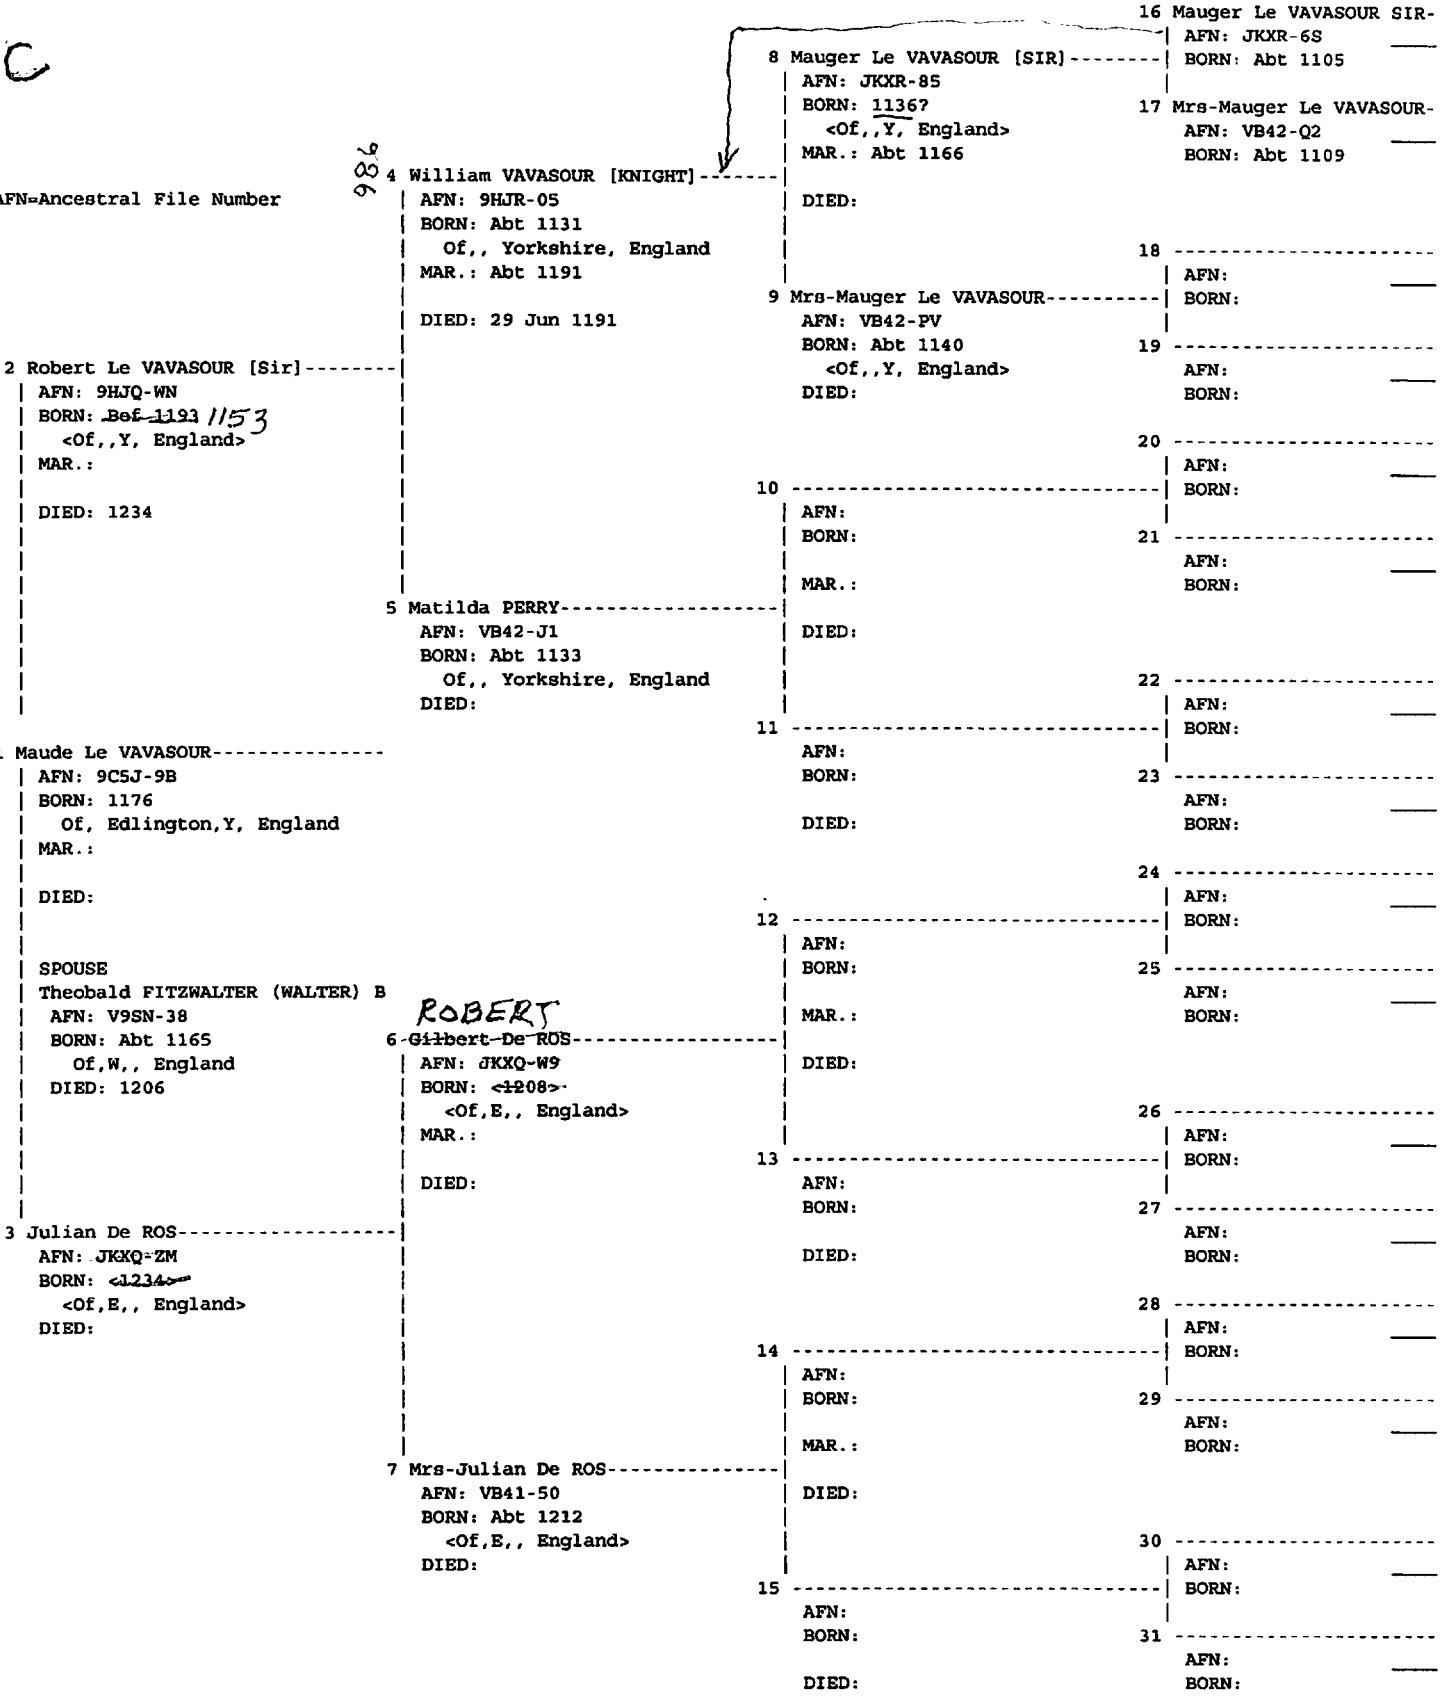

No. 1 on this chart is the same as no. 9 on chart no. 85

C

AFN=Ancestral File Number

849

848

986

ROBERT