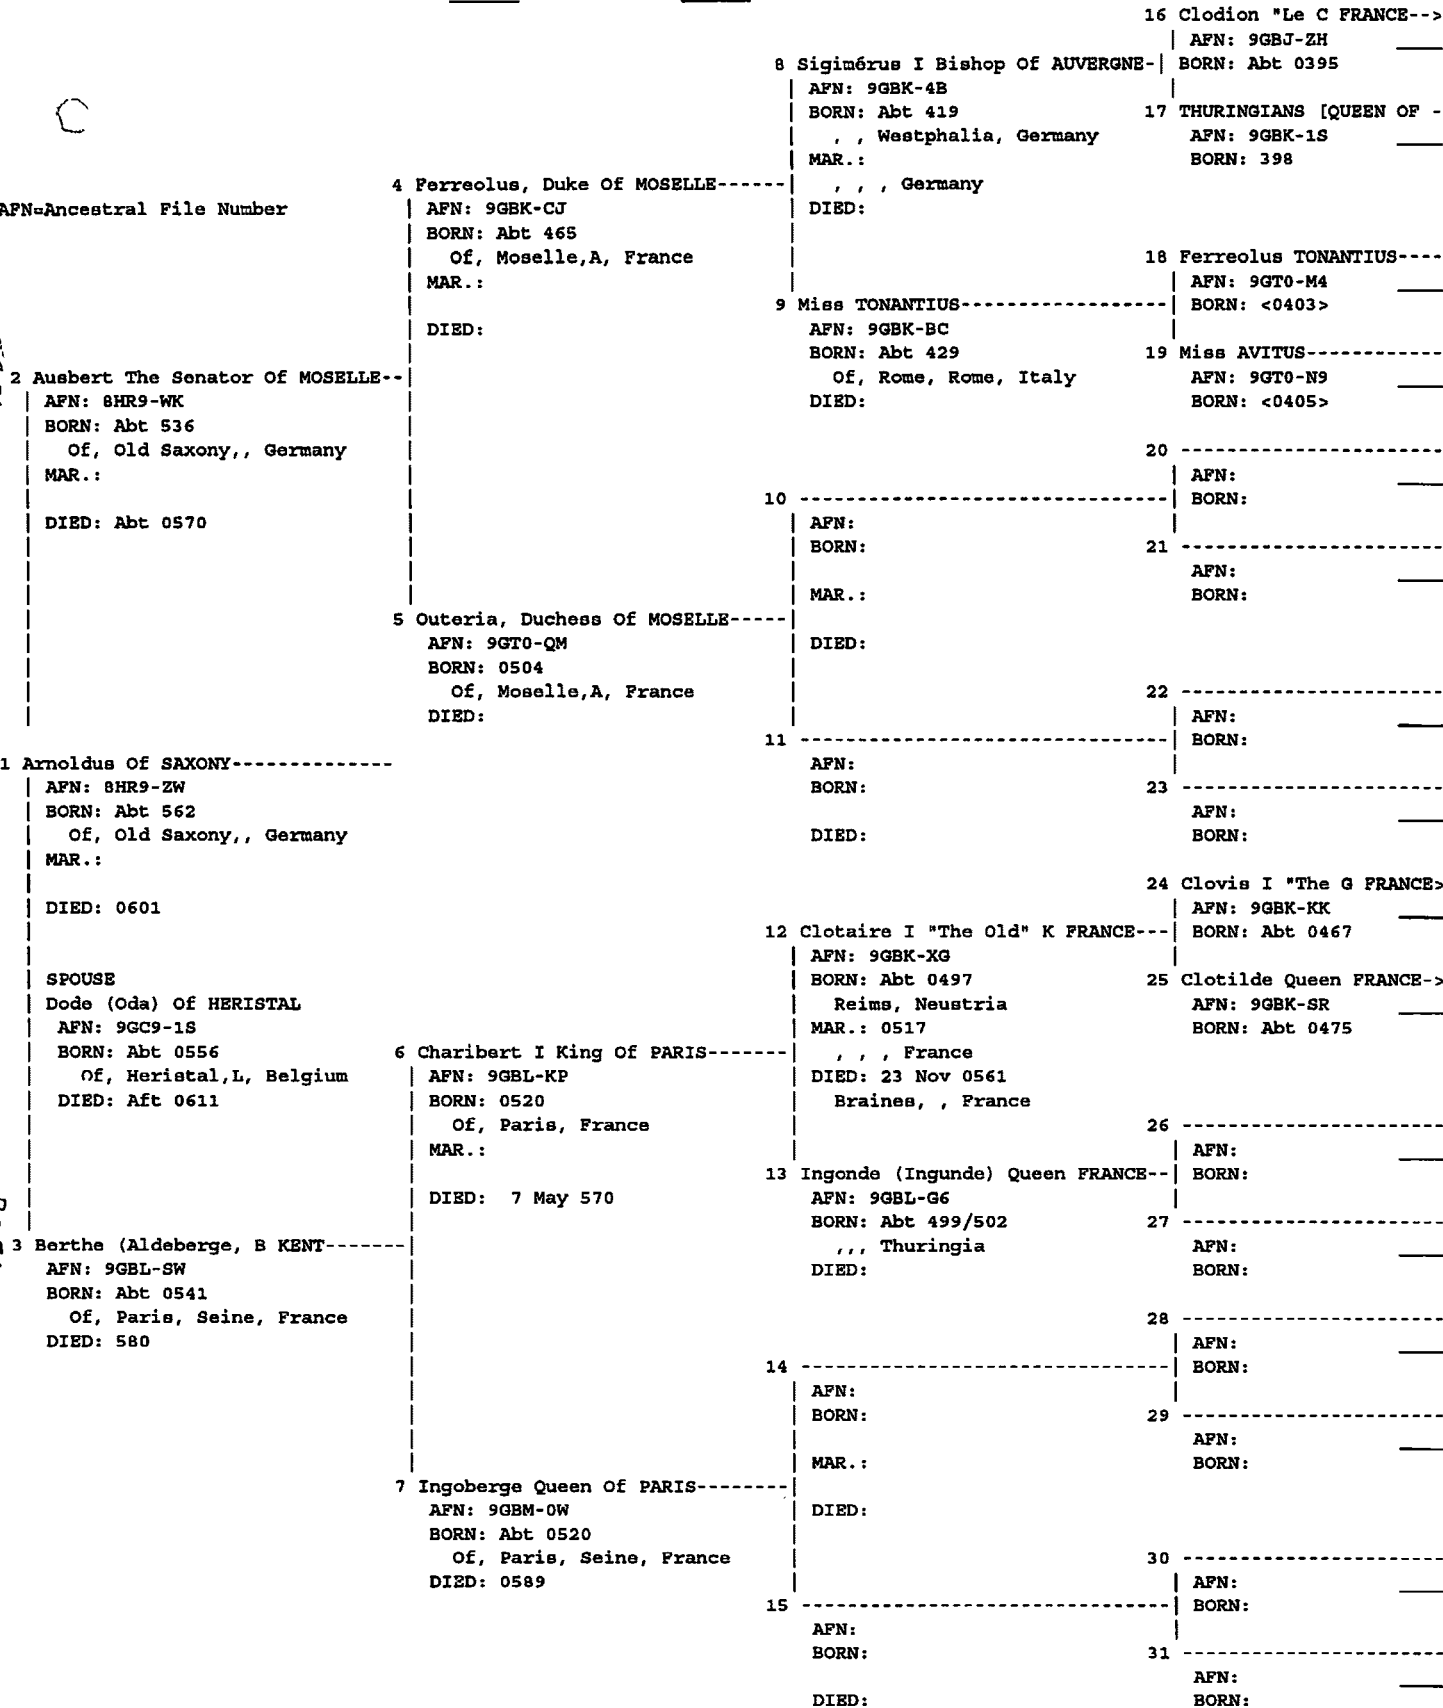

No. 1 on this chart is the same as no. _____ on chart no. _____

1533
1527
1508

AFN=Ancestral File Number