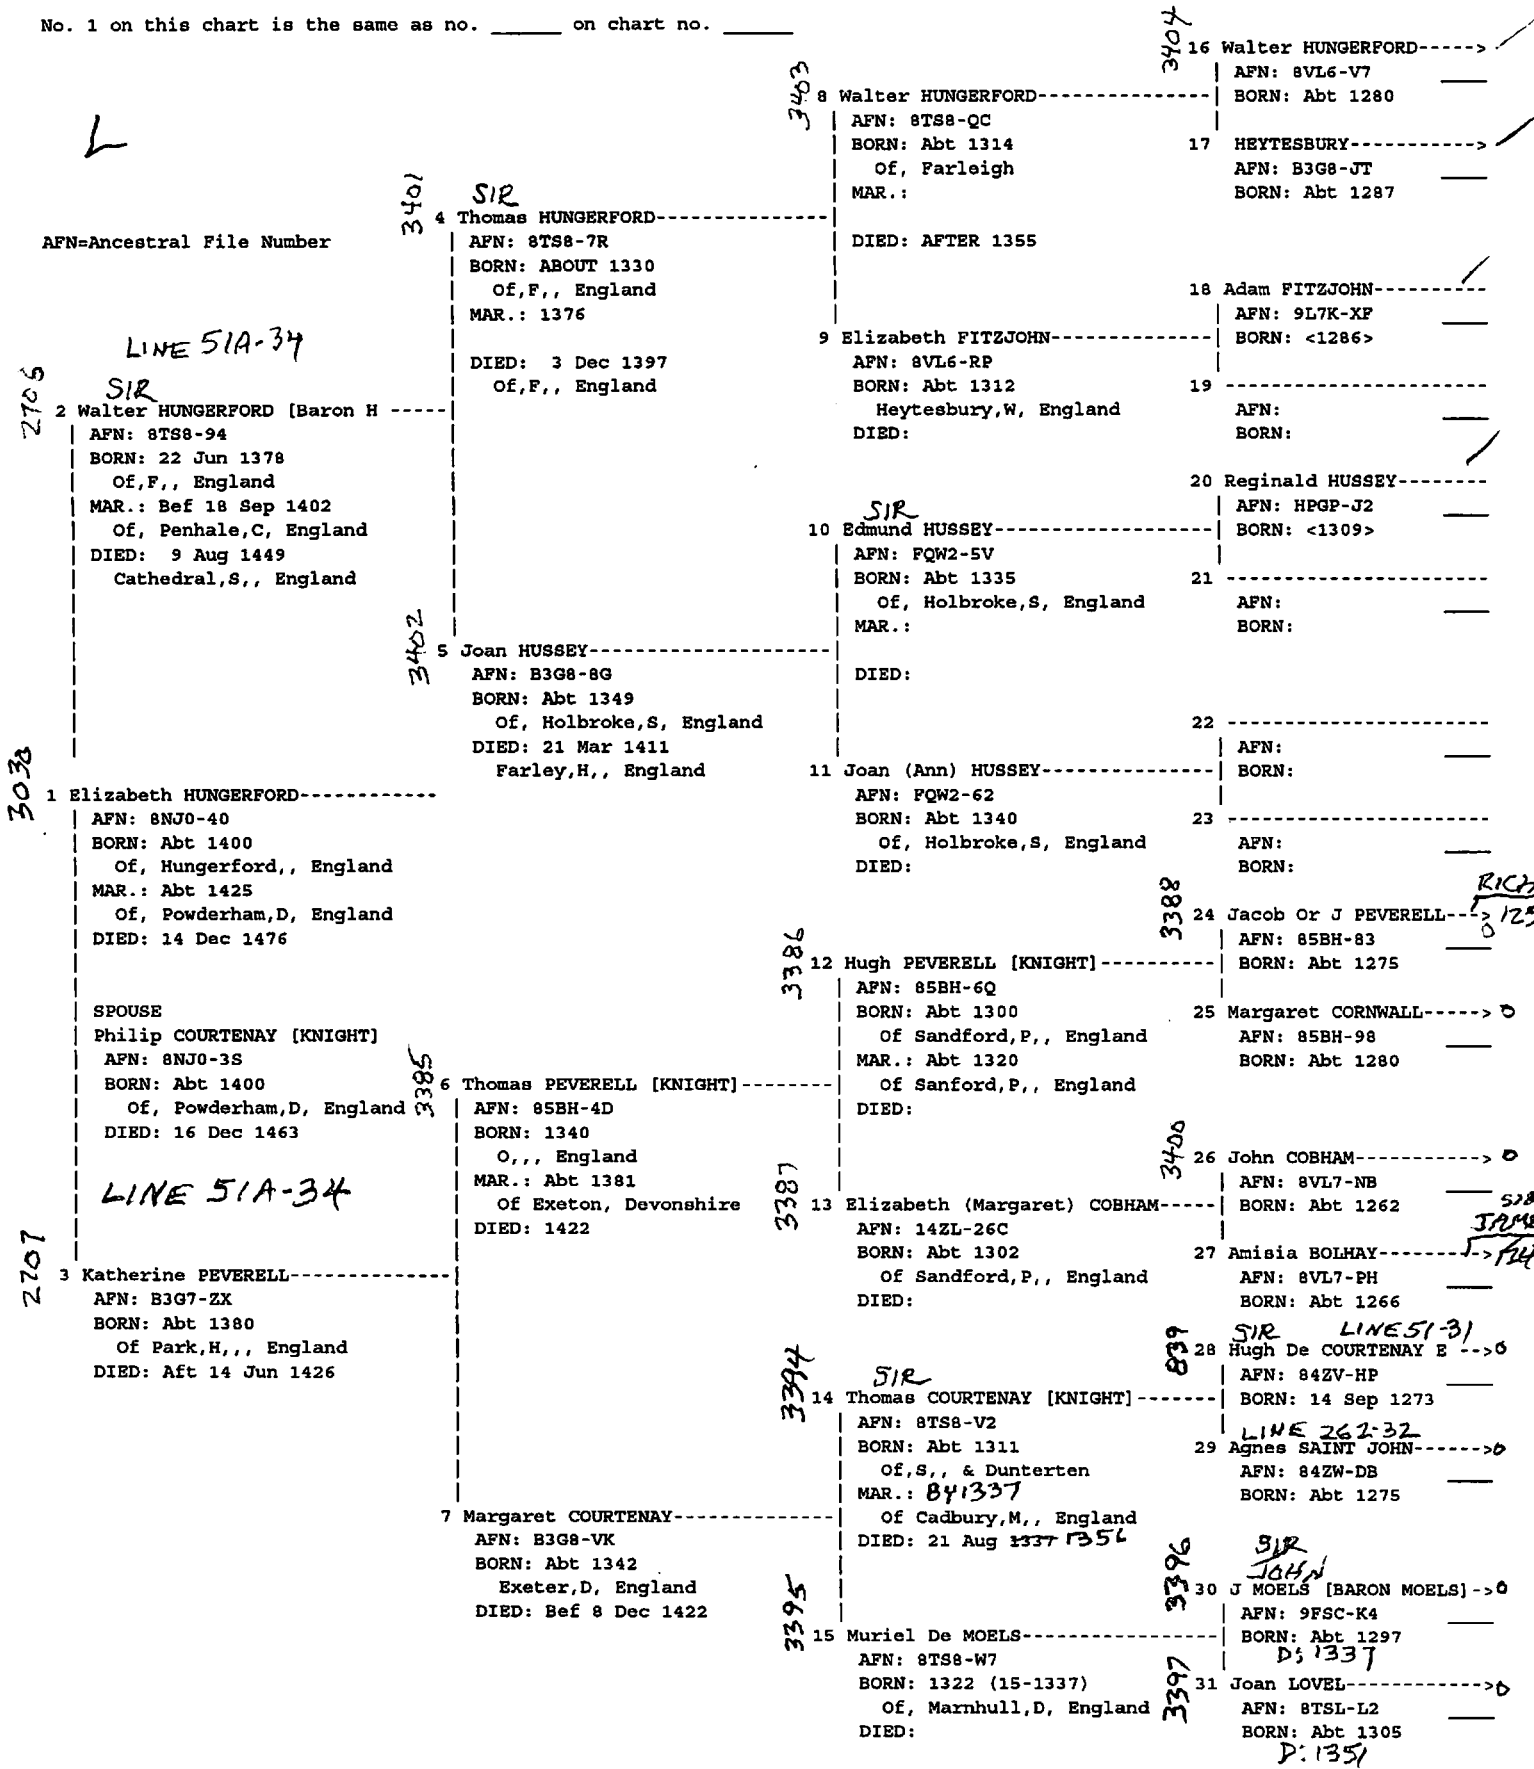

No. 1 on this chart is the same as no. _____ on chart no. _____

No. 1 on this chart is the same as no. 4 on chart no. 2

		16 Hereward De SEGRAVE----	AFN: V9TL-0K BORN: Abt 1114
		8 Gilbert De SEGRAVE-----	AFN: V9TL-2W BORN: Abt 1144
		17 -----	Of, Seagrave,L, England MAR.:
		4 Stephen De SEGRAVE-----	DIED: Bef 1202
		9 -----	AFN: BORN:
		18 -----	AFN: BORN:
		2 Gilbert De SEGRAVE-----	DIED:
		19 -----	AFN: BORN:
		20 Thurston Le DESPENCER-->	AFN: 8Q7N-1F BORN: Abt 1122
		10 Thomas DESPENCER-----	AFN: 9GS4-PW BORN: Abt 1169
		21 Mrs-Thurston DESPENCER-	AFN: 9GS4-K7 BORN: Abt 1126
		5 Rohesia Le DESPENCER-----	DIED:
		22 -----	AFN: BORN:
		11 Mrs-Thomas DESPENCER-----	AFN: HS1V-CQ BORN: Abt 1172
		23 -----	Of, Ryhale,R, England DIED:
		24 -----	AFN: BORN:
		12 Hugh De CHACOMB-----	AFN: 924J-D4 BORN: <1149>
		25 -----	<Of, Chacomb,N, England> MAR.:
		6 Robert De CHACOMB-----	DIED:
		26 -----	AFN: BORN:
		13 Hodierne-----	AFN: 924J-F9 BORN: <1151>
		27 -----	<Of, Chacomb,N, England> DIED:
		28 -----	AFN: BORN:
		14 -----	AFN: BORN:
		29 -----	AFN: BORN:
		7 Julian Mrs De CHACOMB-----	DIED:
		30 -----	AFN: BORN:
		15 -----	AFN: BORN:
		31 -----	AFN: BORN:
		3 -----	AFN: BORN:
		2 -----	AFN: BORN:
		1 -----	AFN: BORN: