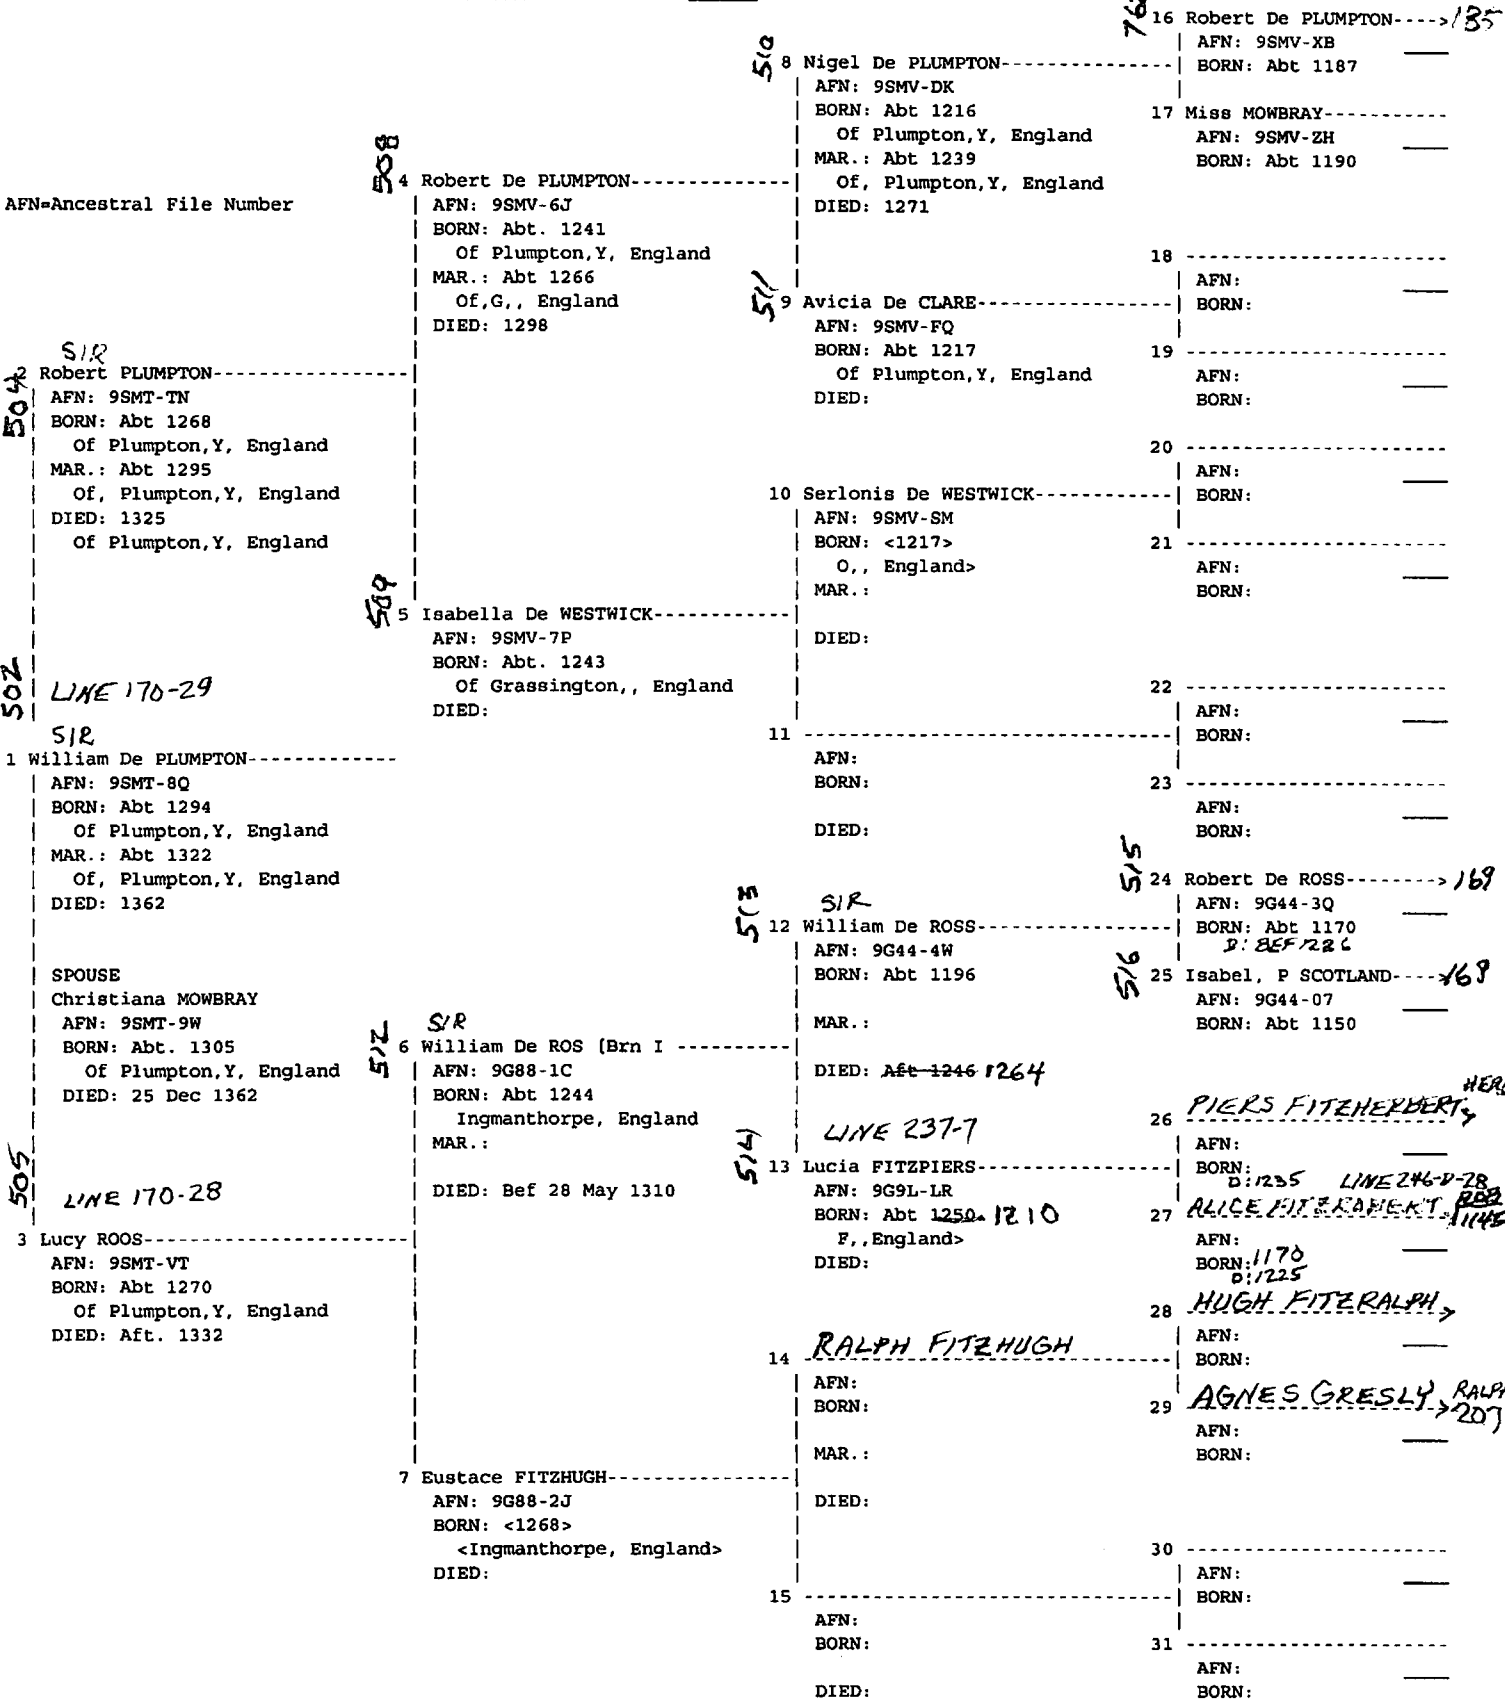

No. 1 on this chart is the same as no. 10 on chart no. 115