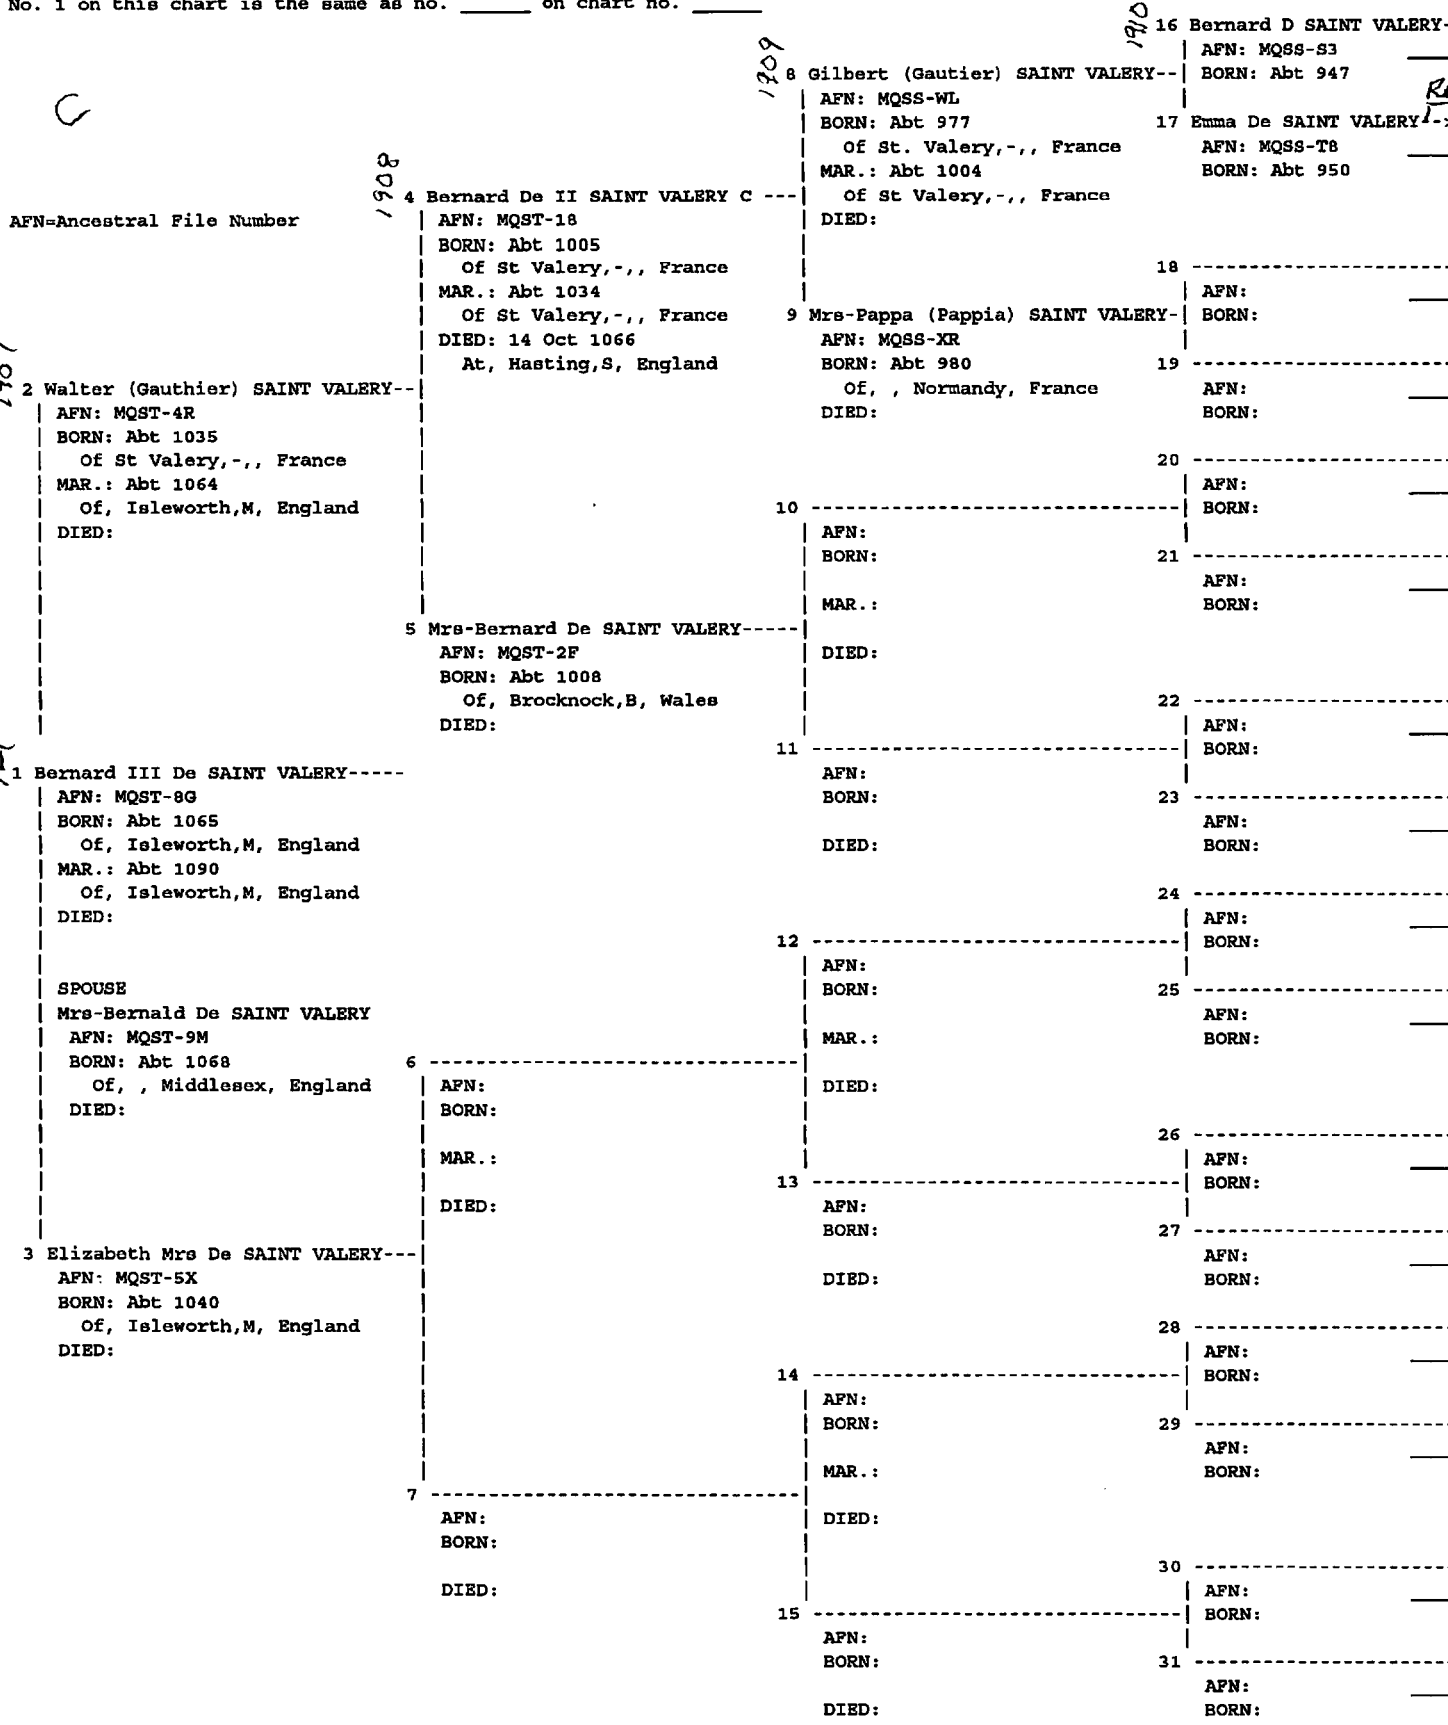

No. 1 on this chart is the same as no. _____ on chart no. _____

AFN=Ancestral File Number

1907

927

1906

1909

1910