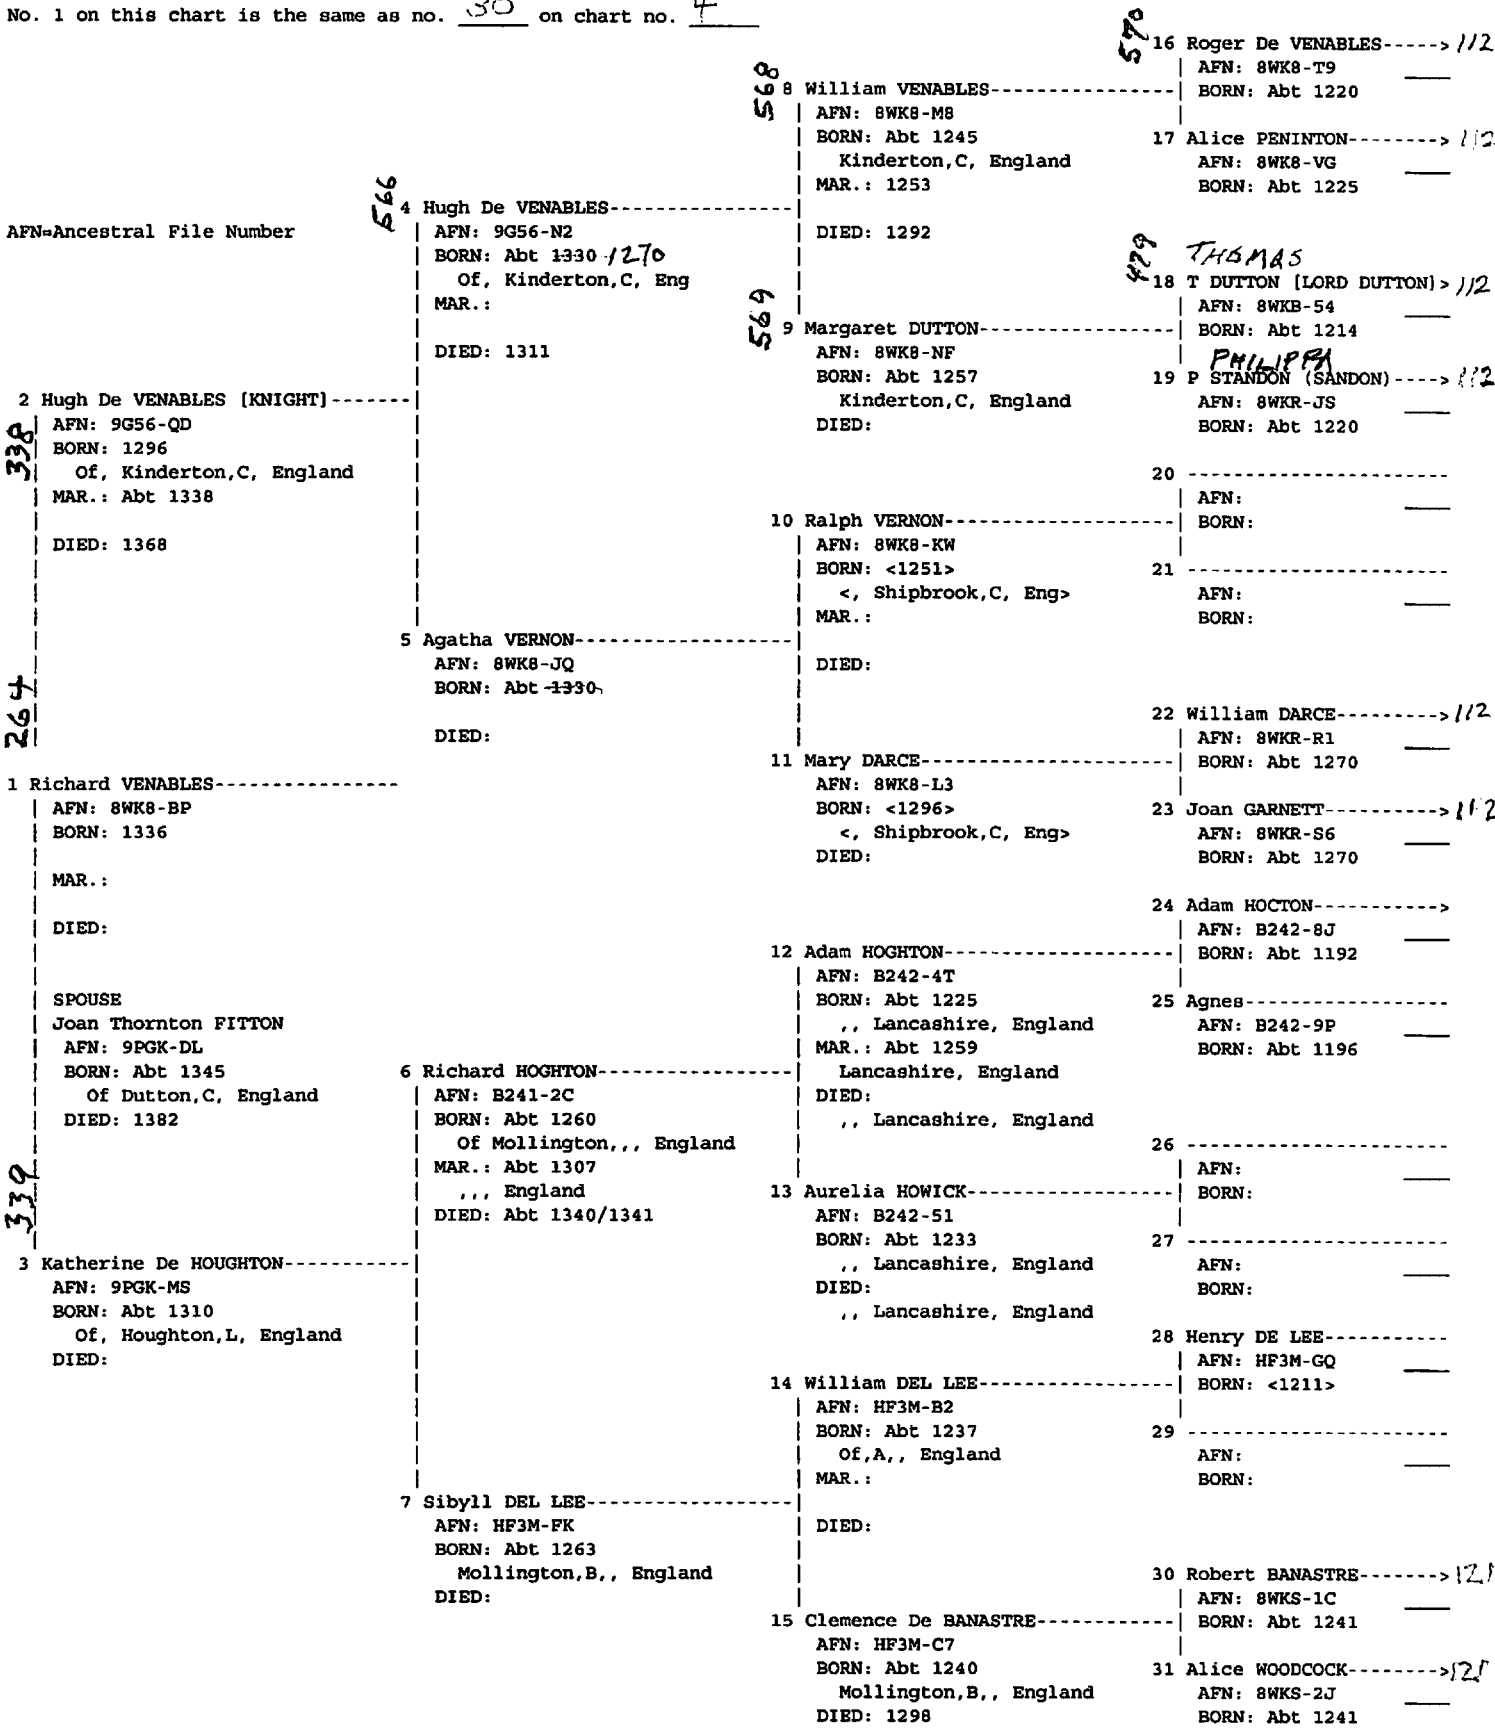

No. 1 on this chart is the same as no. 30 on chart no. 4

AFN=Ancestral File Number