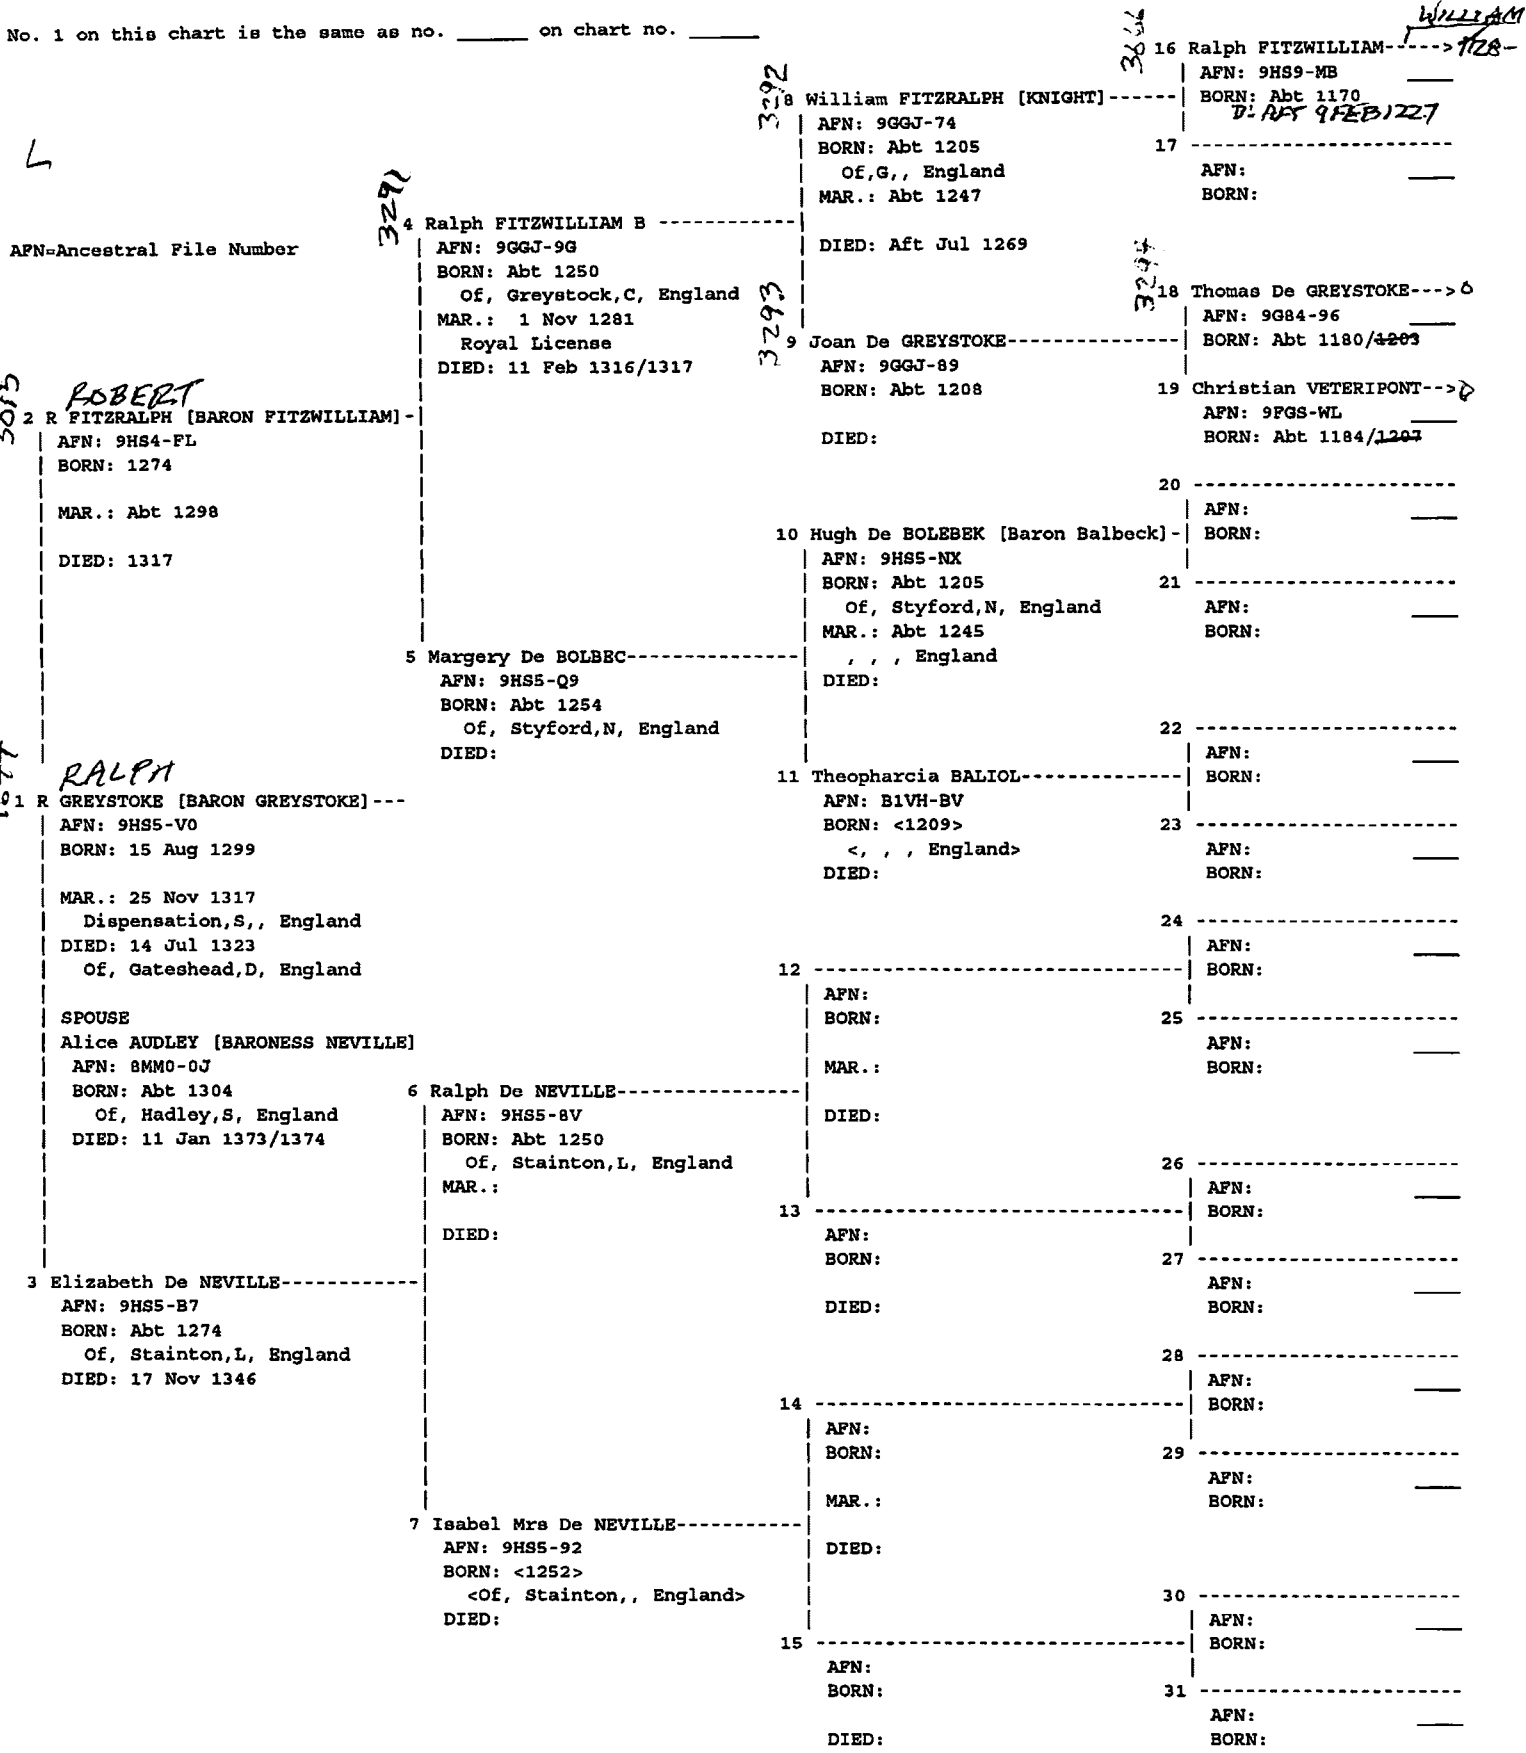

31-----
AFN:
BORN:

HUGH
1125

No. 1 on this chart is the same as no. _____ on chart no. _____

AFN=Ancestral File Number

No. 1 on this chart is the same as no. _____ on chart no. _____

No. 1 on this chart is the same as no. _____ on chart no. _____