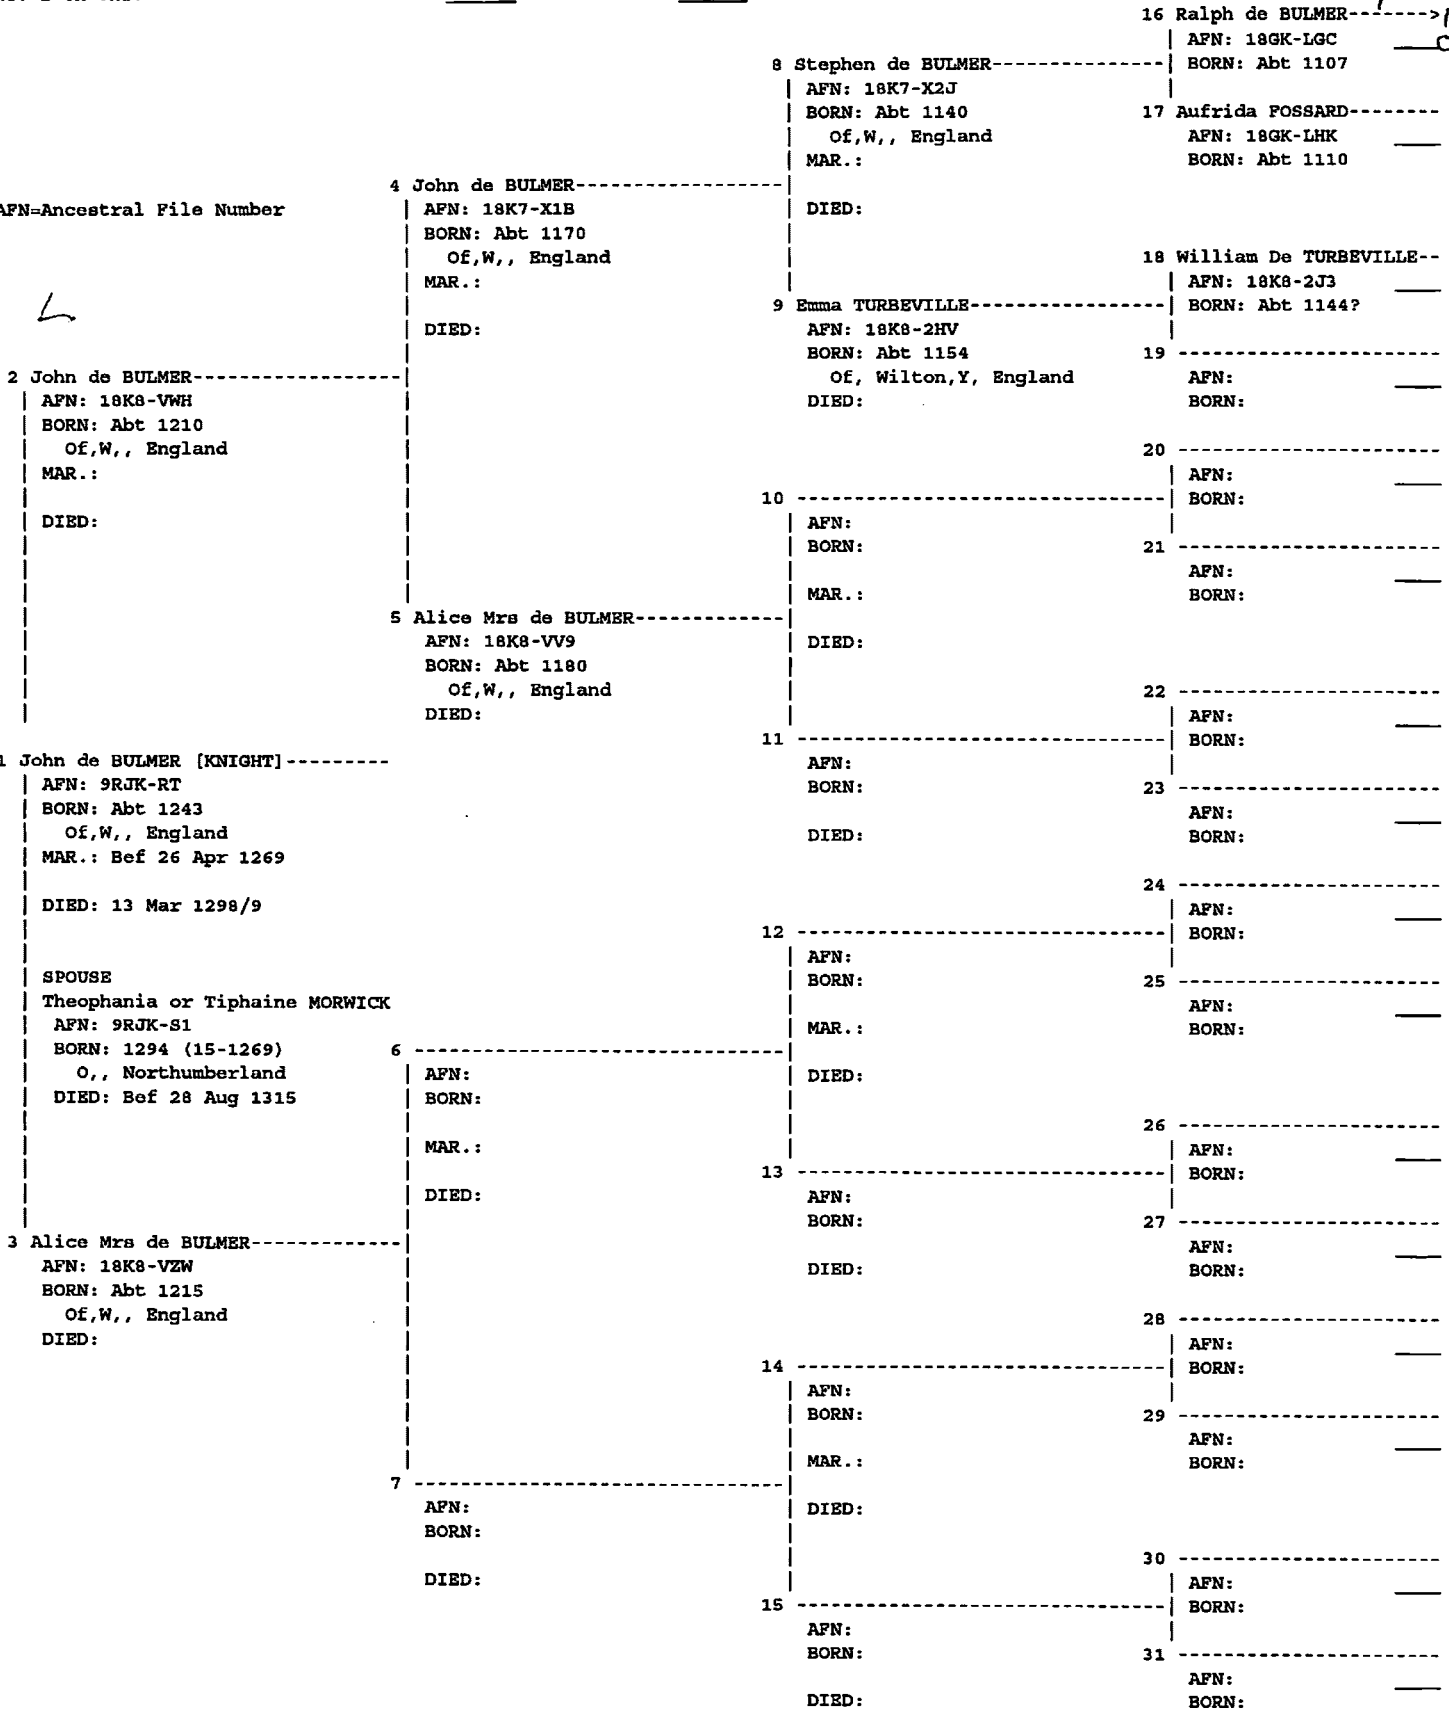

No. 1 on this chart is the same as no. _____ on chart no. _____

ASCHEIL
1676
C1729

AFN=Ancestral File Number

1688