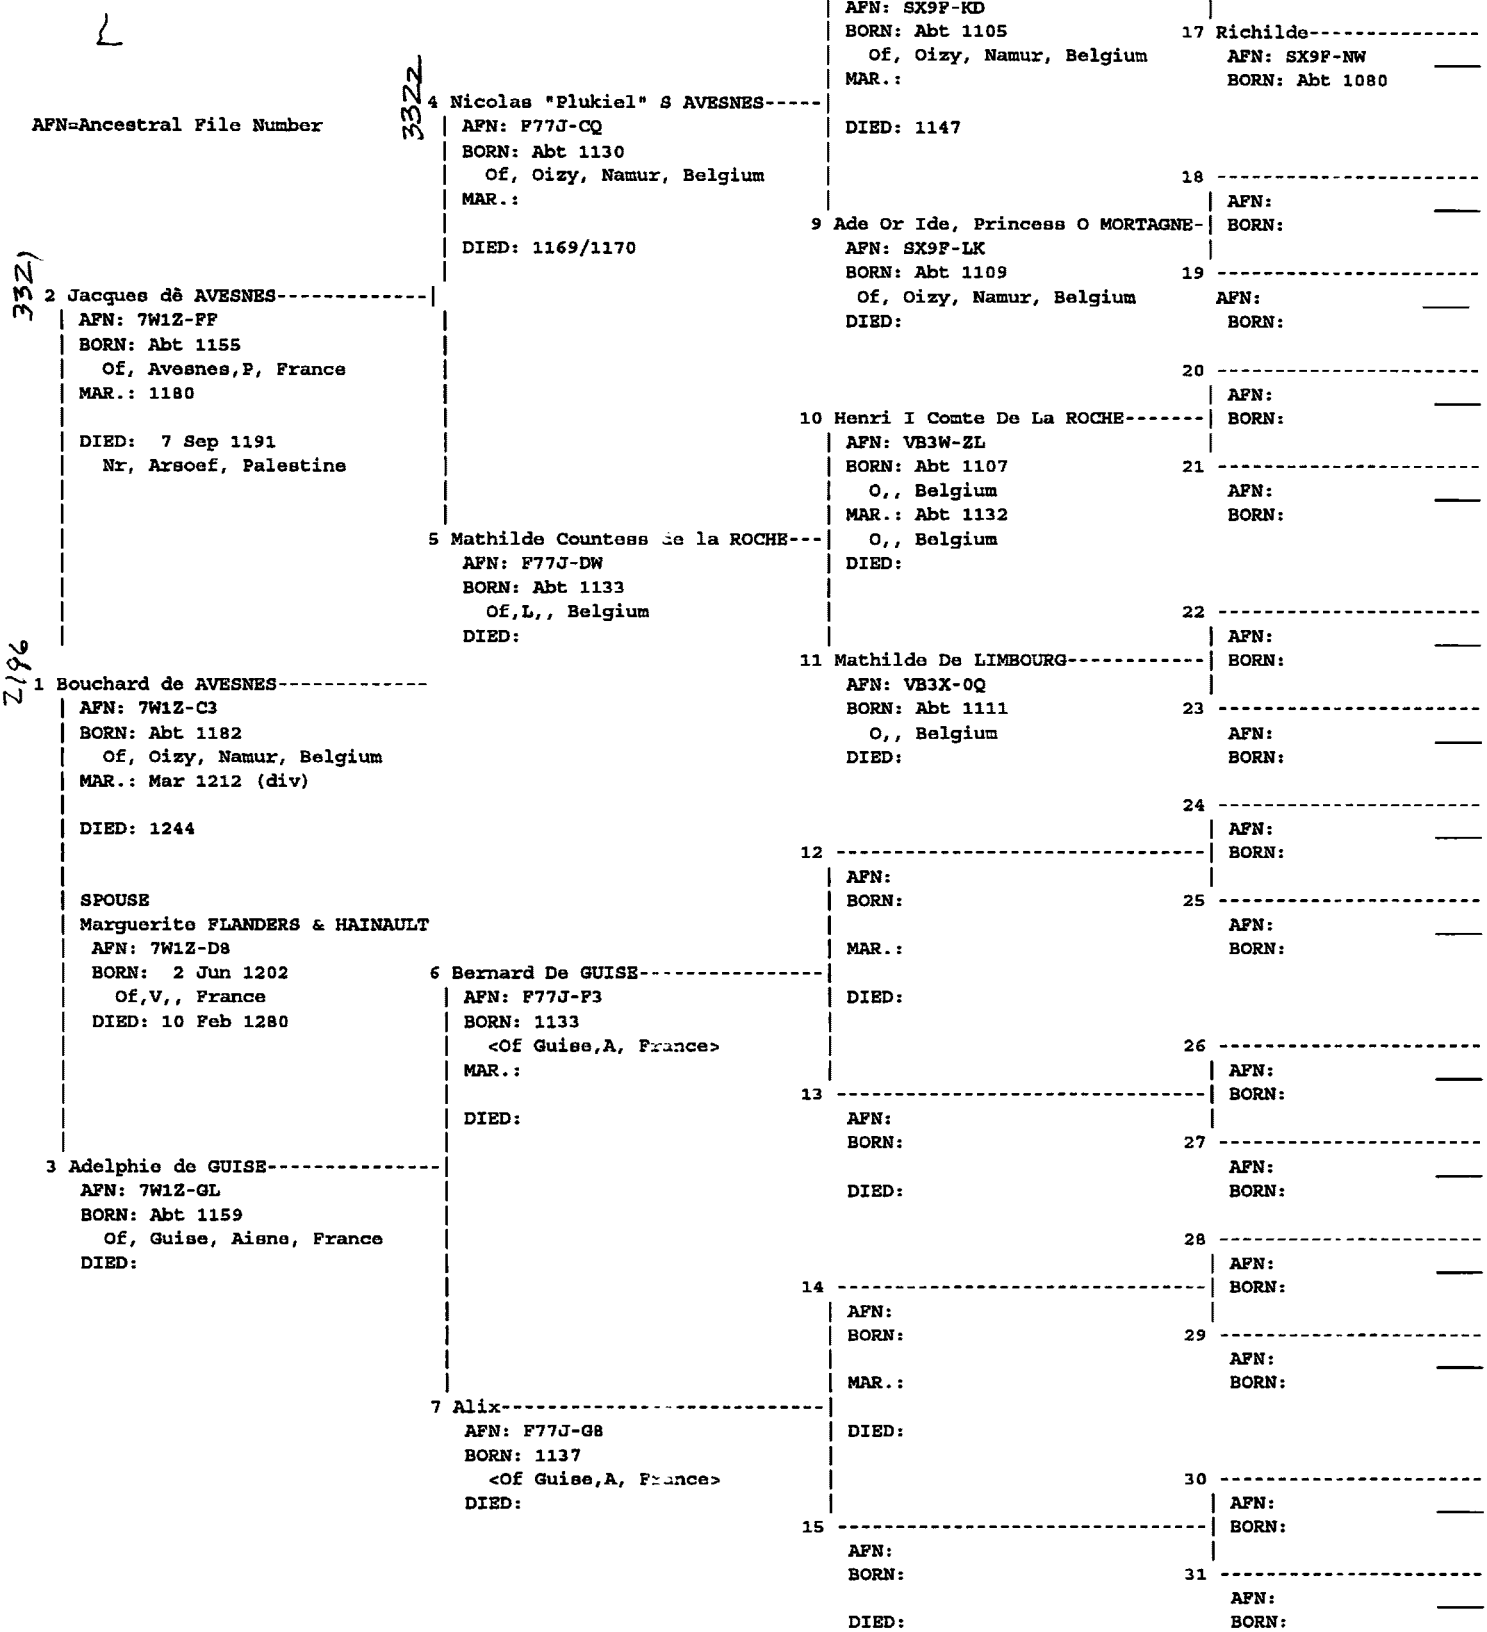

813

30 Maurice F FITZGERALD-----> 0
 AFN: 9NH6-17
 BORN: Abt 1250

814

31 Emmeline De LONGESPEE-----> 0
 AFN: FSLG-9F
 BORN: 1250

USE 1686
1687

No. 1 on this chart is the same as no. _____ on chart no. _____