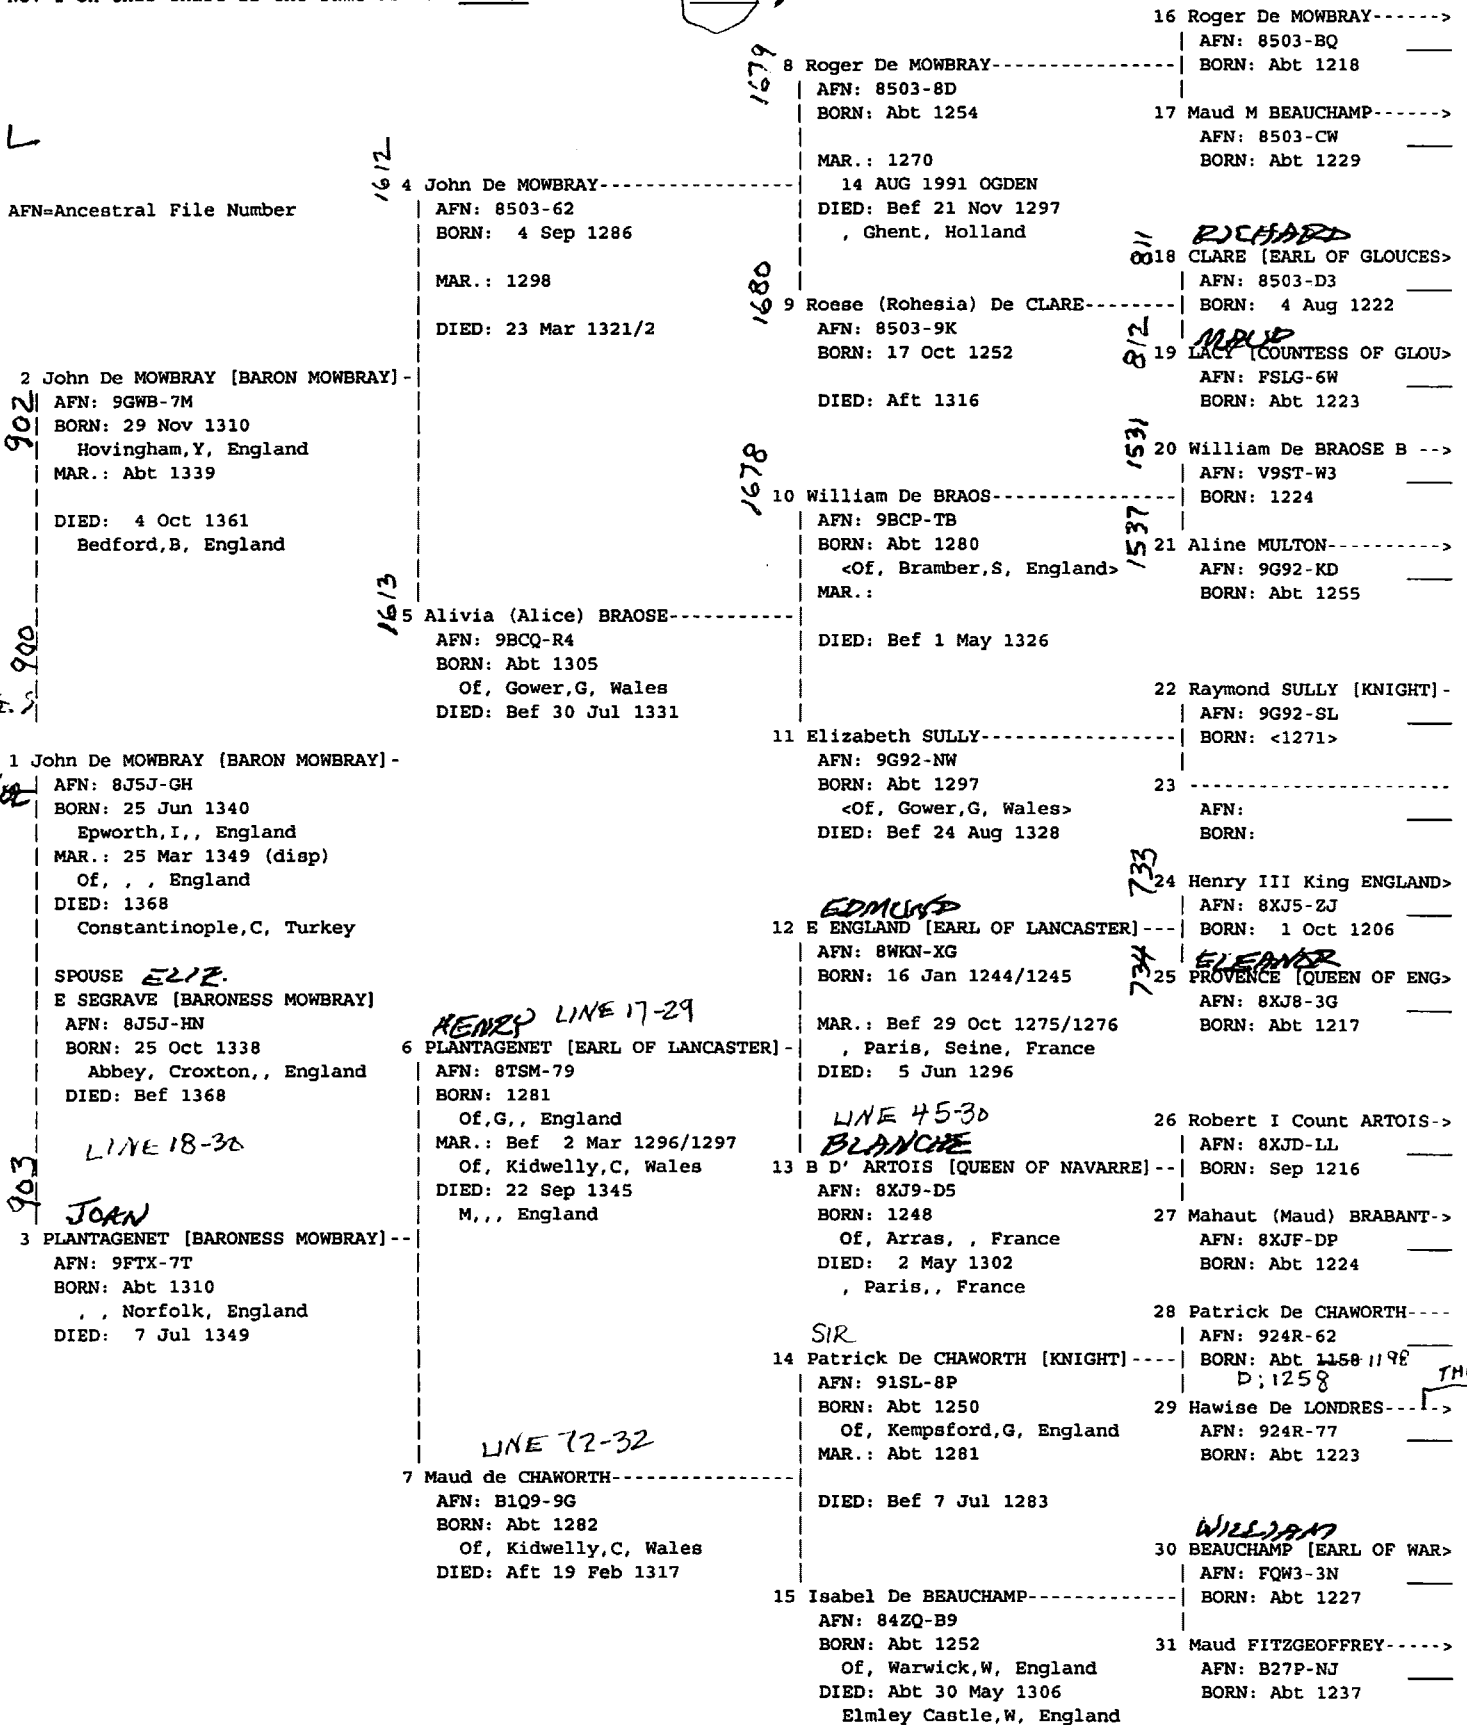

No. 1 on this chart is the same as no. 14 on chart no. 96?

HENRY LINE 17-29

EDMUND

LINE 45-30
BLANCHE

LINE 72-32

LINE 18-30

JOAN

L

902

900

903

906 JOHN
M:
ELEANOR

811

812

1531

1537

733

734

THOMAS

WILLIAM