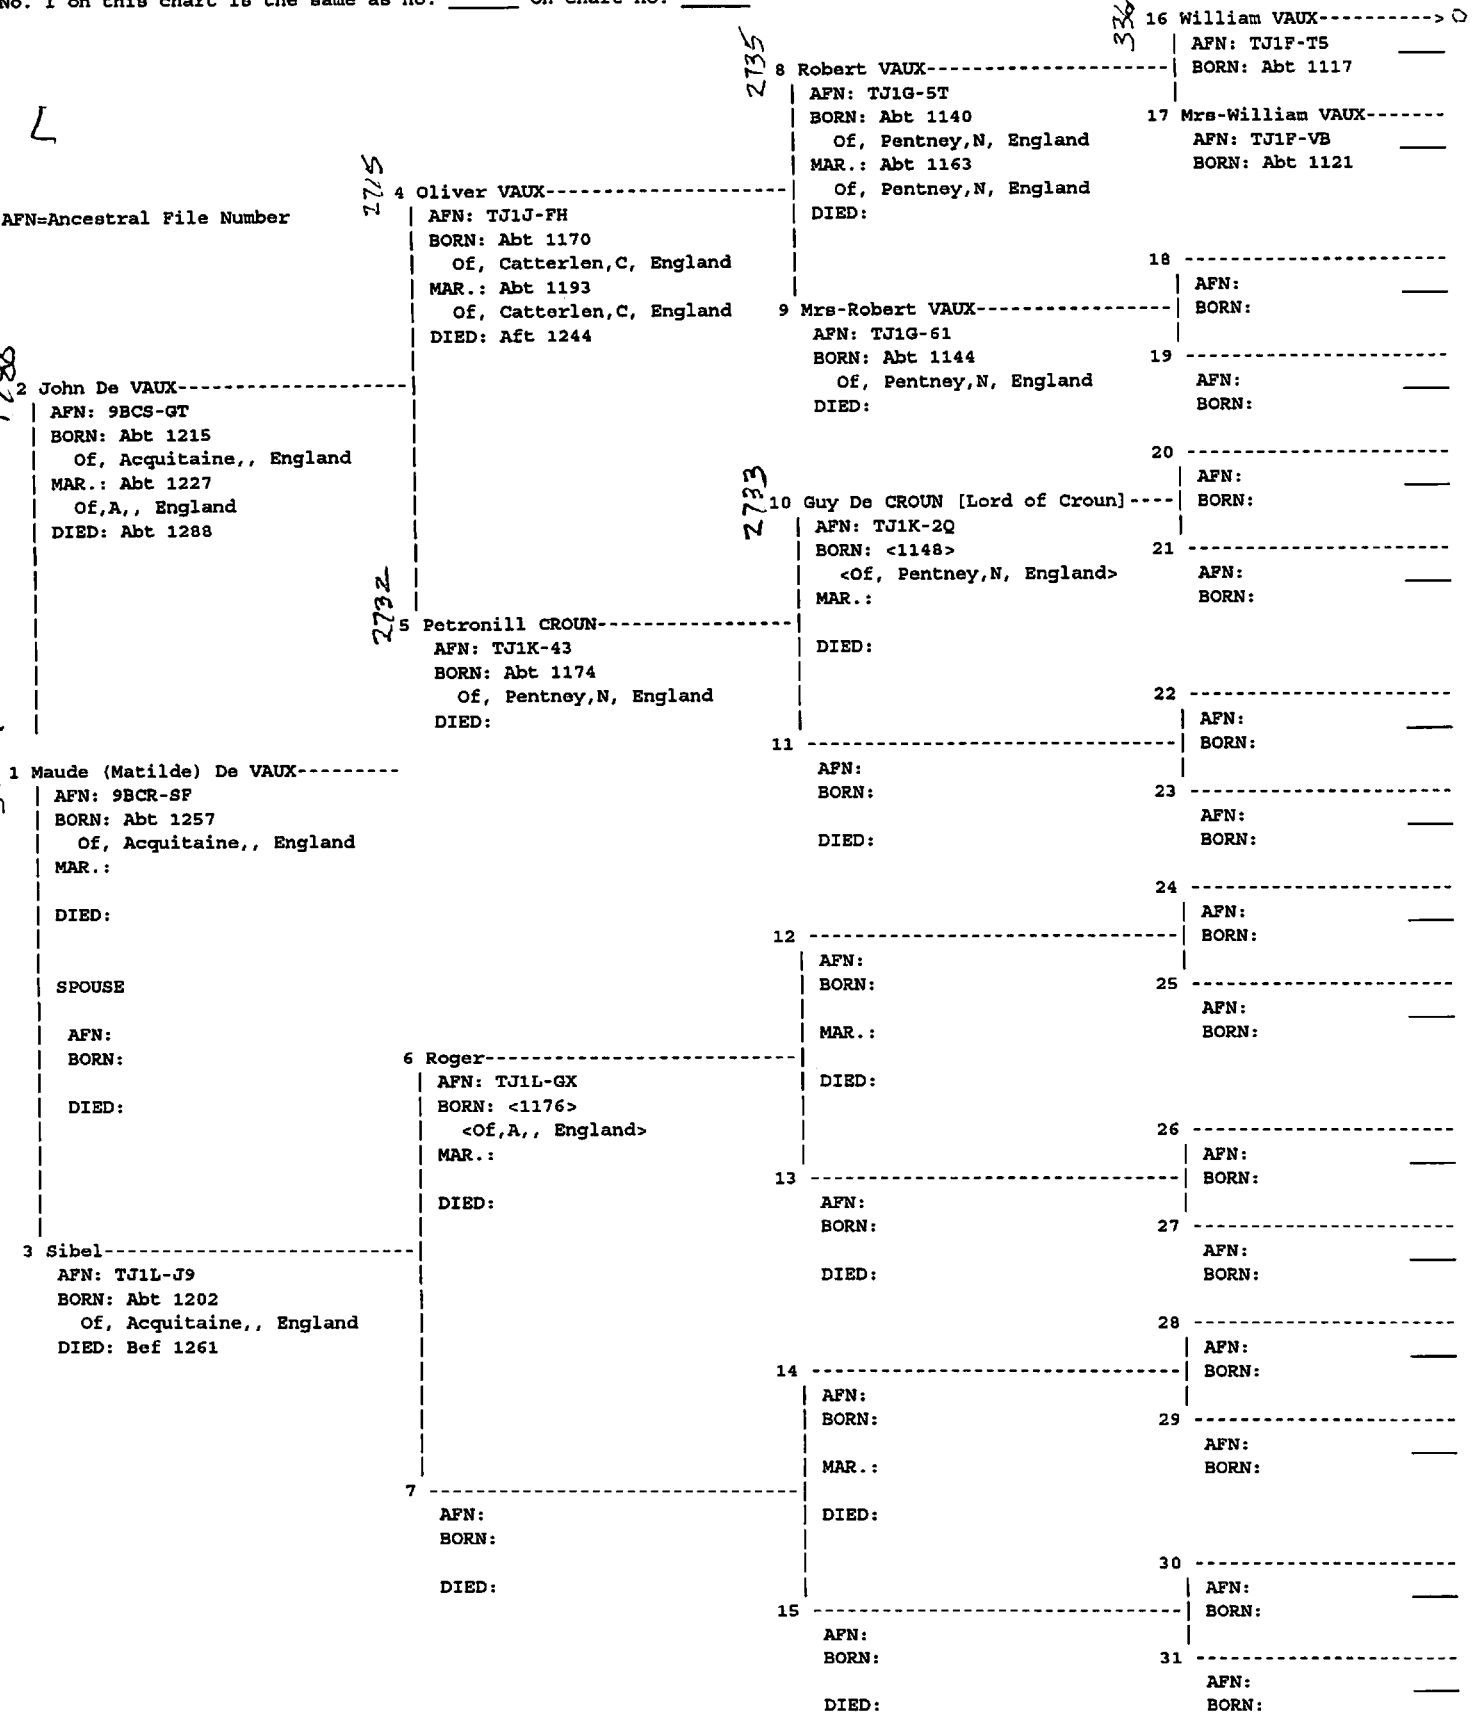

No. 1 on this chart is the same as no. _____ on chart no. _____

AFN=Ancestral File Number

1477
3357
1488

334

2735

2705

2732

2733