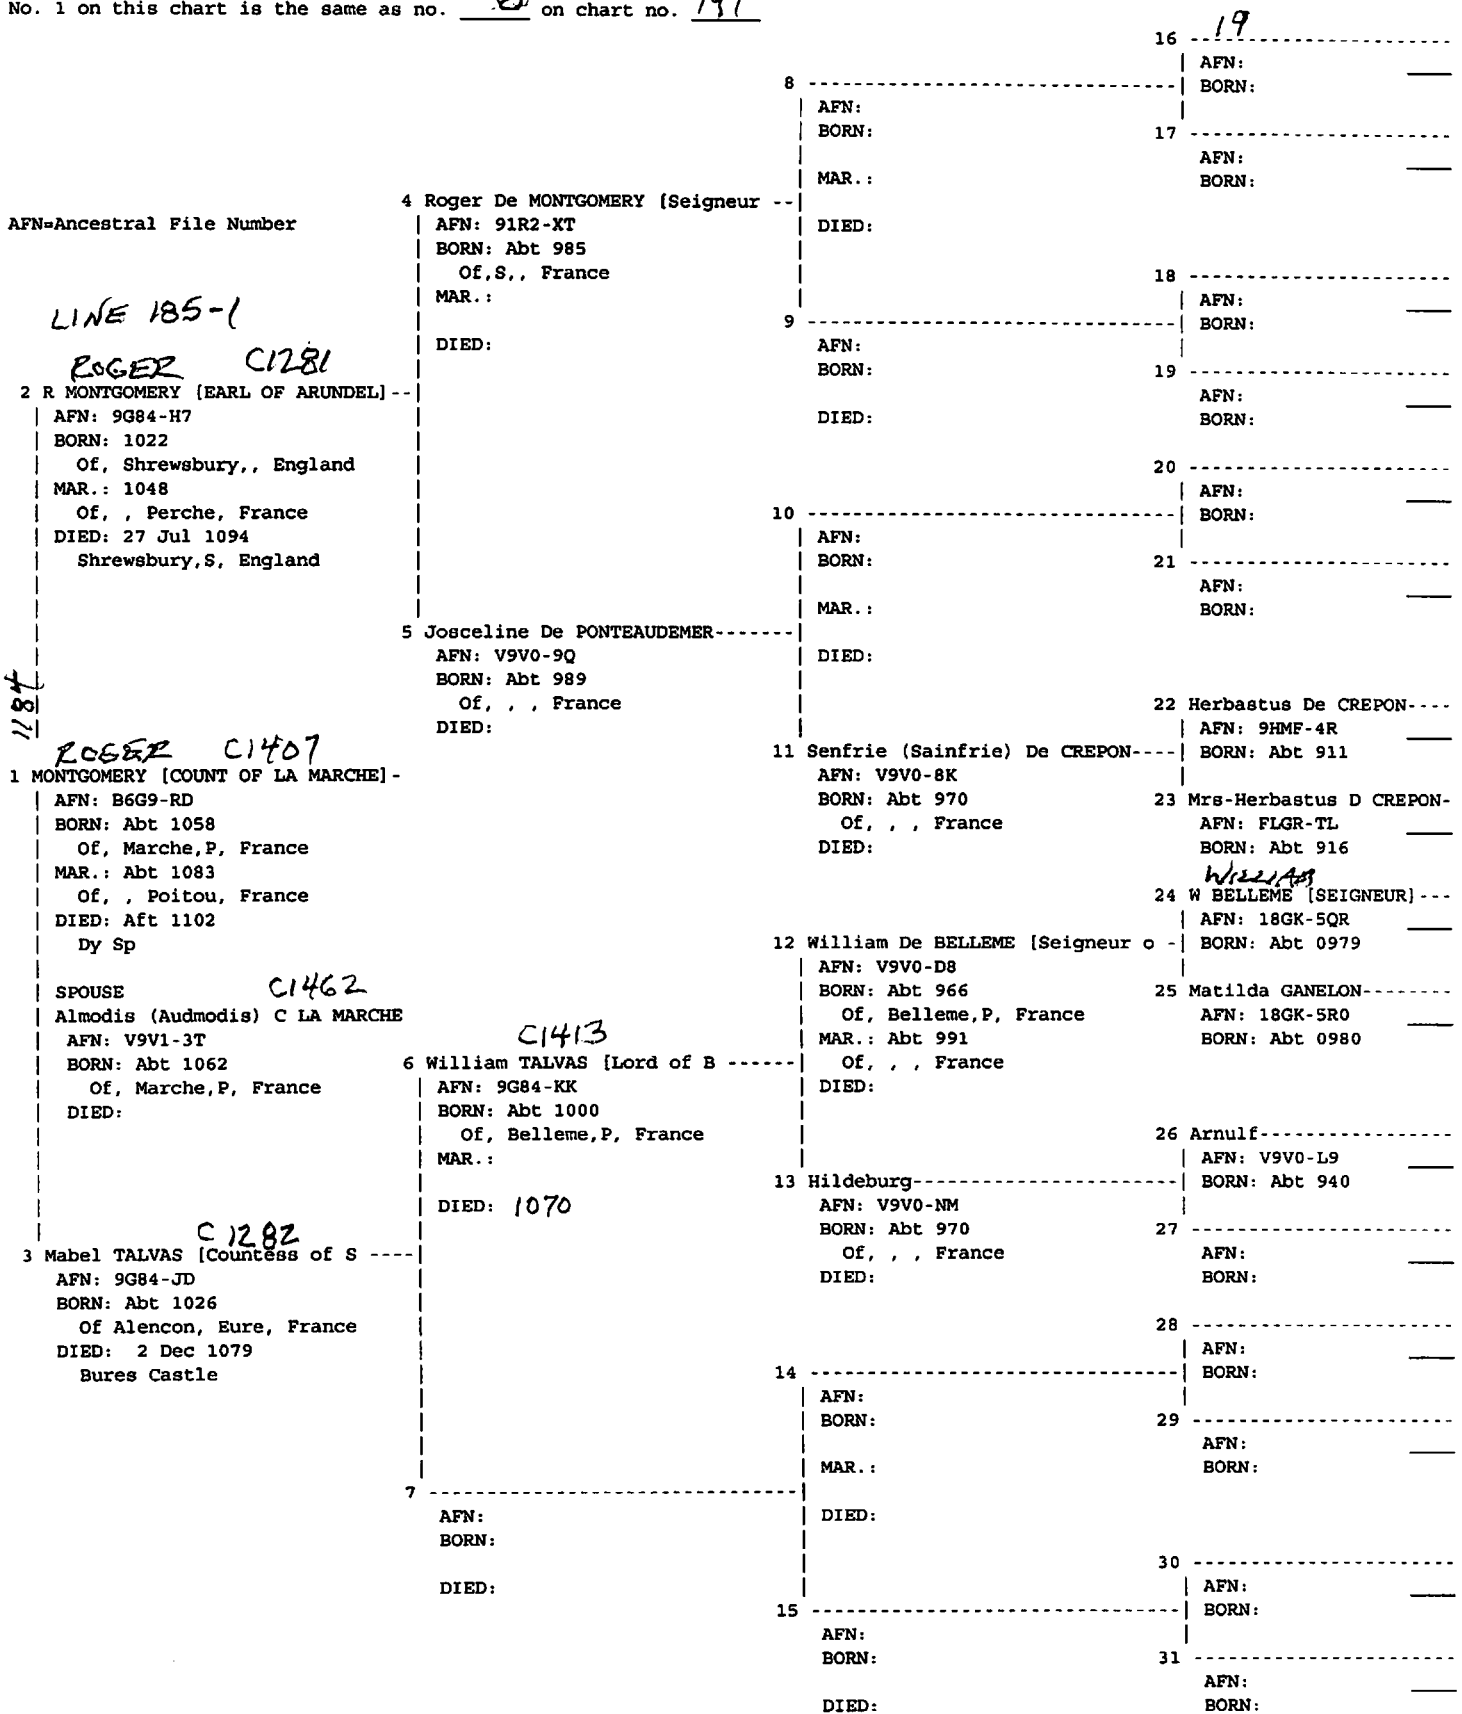

No. 1 on this chart is the same as no. 6 on chart no. 191