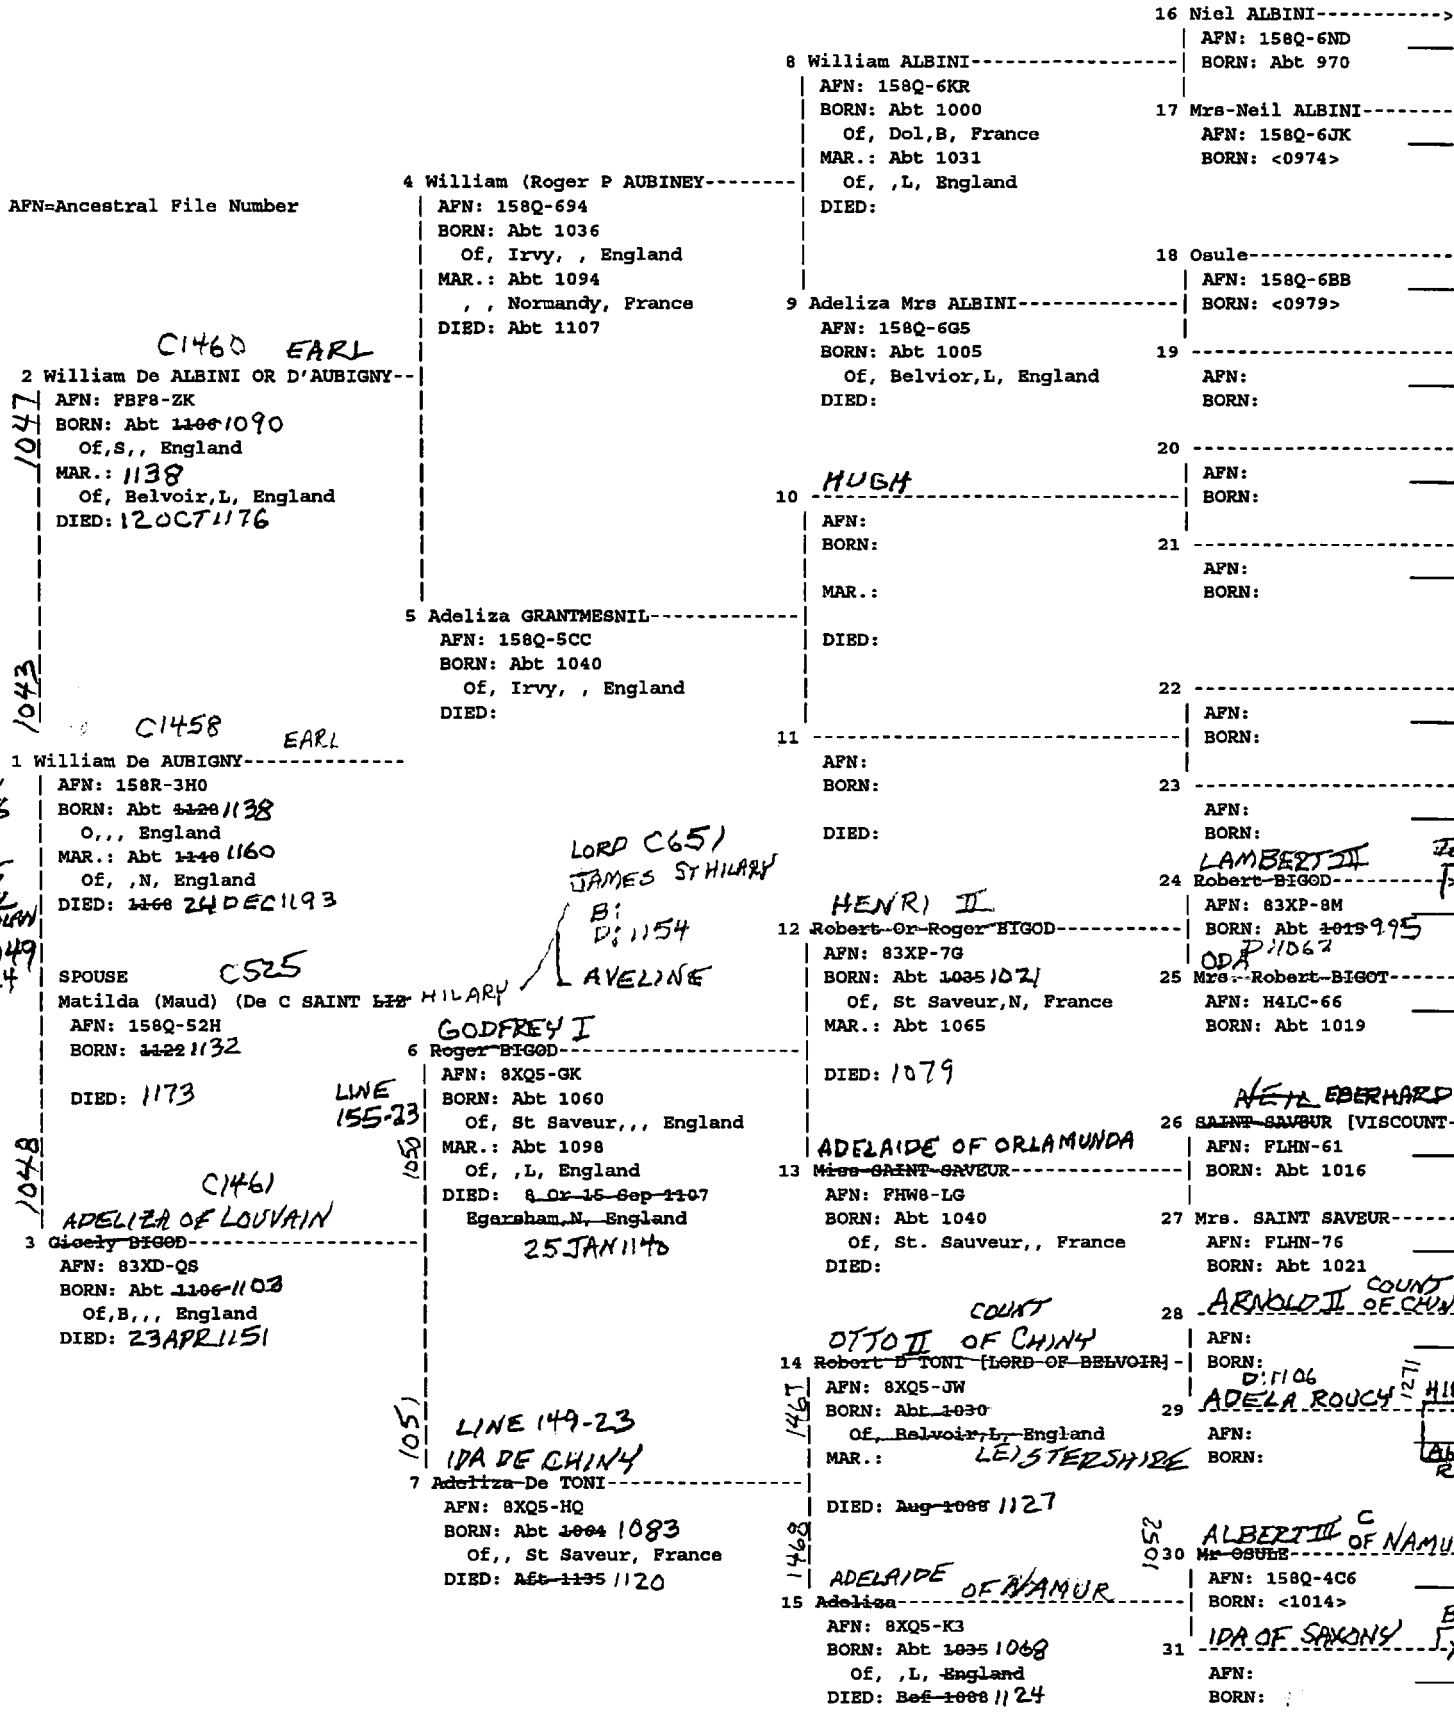

No. ¹⁶ on this chart is the same as no. 16 on chart no. 276

2

			16 Sveidi S SVIDRASSON--->
			AFN: 18JX-BV6
			BORN: Abt 0650
		8 Halfdan "the Aged" SVEIDASSON---	
		AFN: 18JX-BSR	
		BORN: Abt 0700	
		Of,, Oppland, Norway	17 Mrs-Sveidi SVIDRASSON--
		MAR.: Abt 749	AFN: 18JX-BWD
		Of,, Oppland Norway	BORN: Abt 0655
		DIED:	
			18 -----
			AFN:
			BORN:
		9 Mrs-Halfdan SVEIDASSON-----	
		AFN: 18JX-BT0	
		BORN: Abt 0705	
		Of,, Oppland, Norway	19 -----
		DIED:	AFN:
			BORN:
			20 Hogne EYSTEINSSON----->
			AFN: 8HS8-HG
			BORN: Abt 0700
		10 Eystein "Glumra" HOGNASSON-----	
		AFN: 18JX-C00	
		BORN: Abt 0738	
		Of, Trondheim,S, Norway	21 Mrs-Hogni EYSTEINSSON--
		MAR.: Abt 759	AFN: 18JX-C2D
		Of, Trondheim,S, Norway	BORN: Abt 0700
		DIED:	
			22 -----
			AFN:
			BORN:
		11 Mrs-Eystein HOGNASSON-----	
		AFN: 18JX-C16	
		BORN: Abt 0740	
		DIED:	23 -----
			AFN:
			BORN:
			24 HALFDANSSON KING IN VE>
			AFN: 9BK9-RX
			BORN: Abt 790
		12 GUDRODSSON KING OF JUTLAND AND -	
		AFN: FLHG-PR	
		BORN: Abt 800	
		Of,, Vestfold, Norway	25 Alfhild ALFARINSDATTER>
		MAR.: Abt 0815	AFN: VB58-06
		Of,, Vestfold Norway	BORN: Abt 0794
		DIED: 0840	
			26 -----
			AFN:
			BORN:
		13 Mrs-Olaf GUDRODSSON-----	
		AFN: FLHG-QX	
		BORN: Abt 774	
		Of,,, Norway	27 -----
		DIED:	AFN:
			BORN:
			28 -----
			AFN:
			BORN:
		14 -----	
		AFN:	
		BORN:	
			29 -----
			AFN:
			BORN:
		MAR.:	
			30 -----
			AFN:
			BORN:
		15 -----	
		AFN:	
		BORN:	
			31 -----
			AFN:
			BORN:
		DIED:	