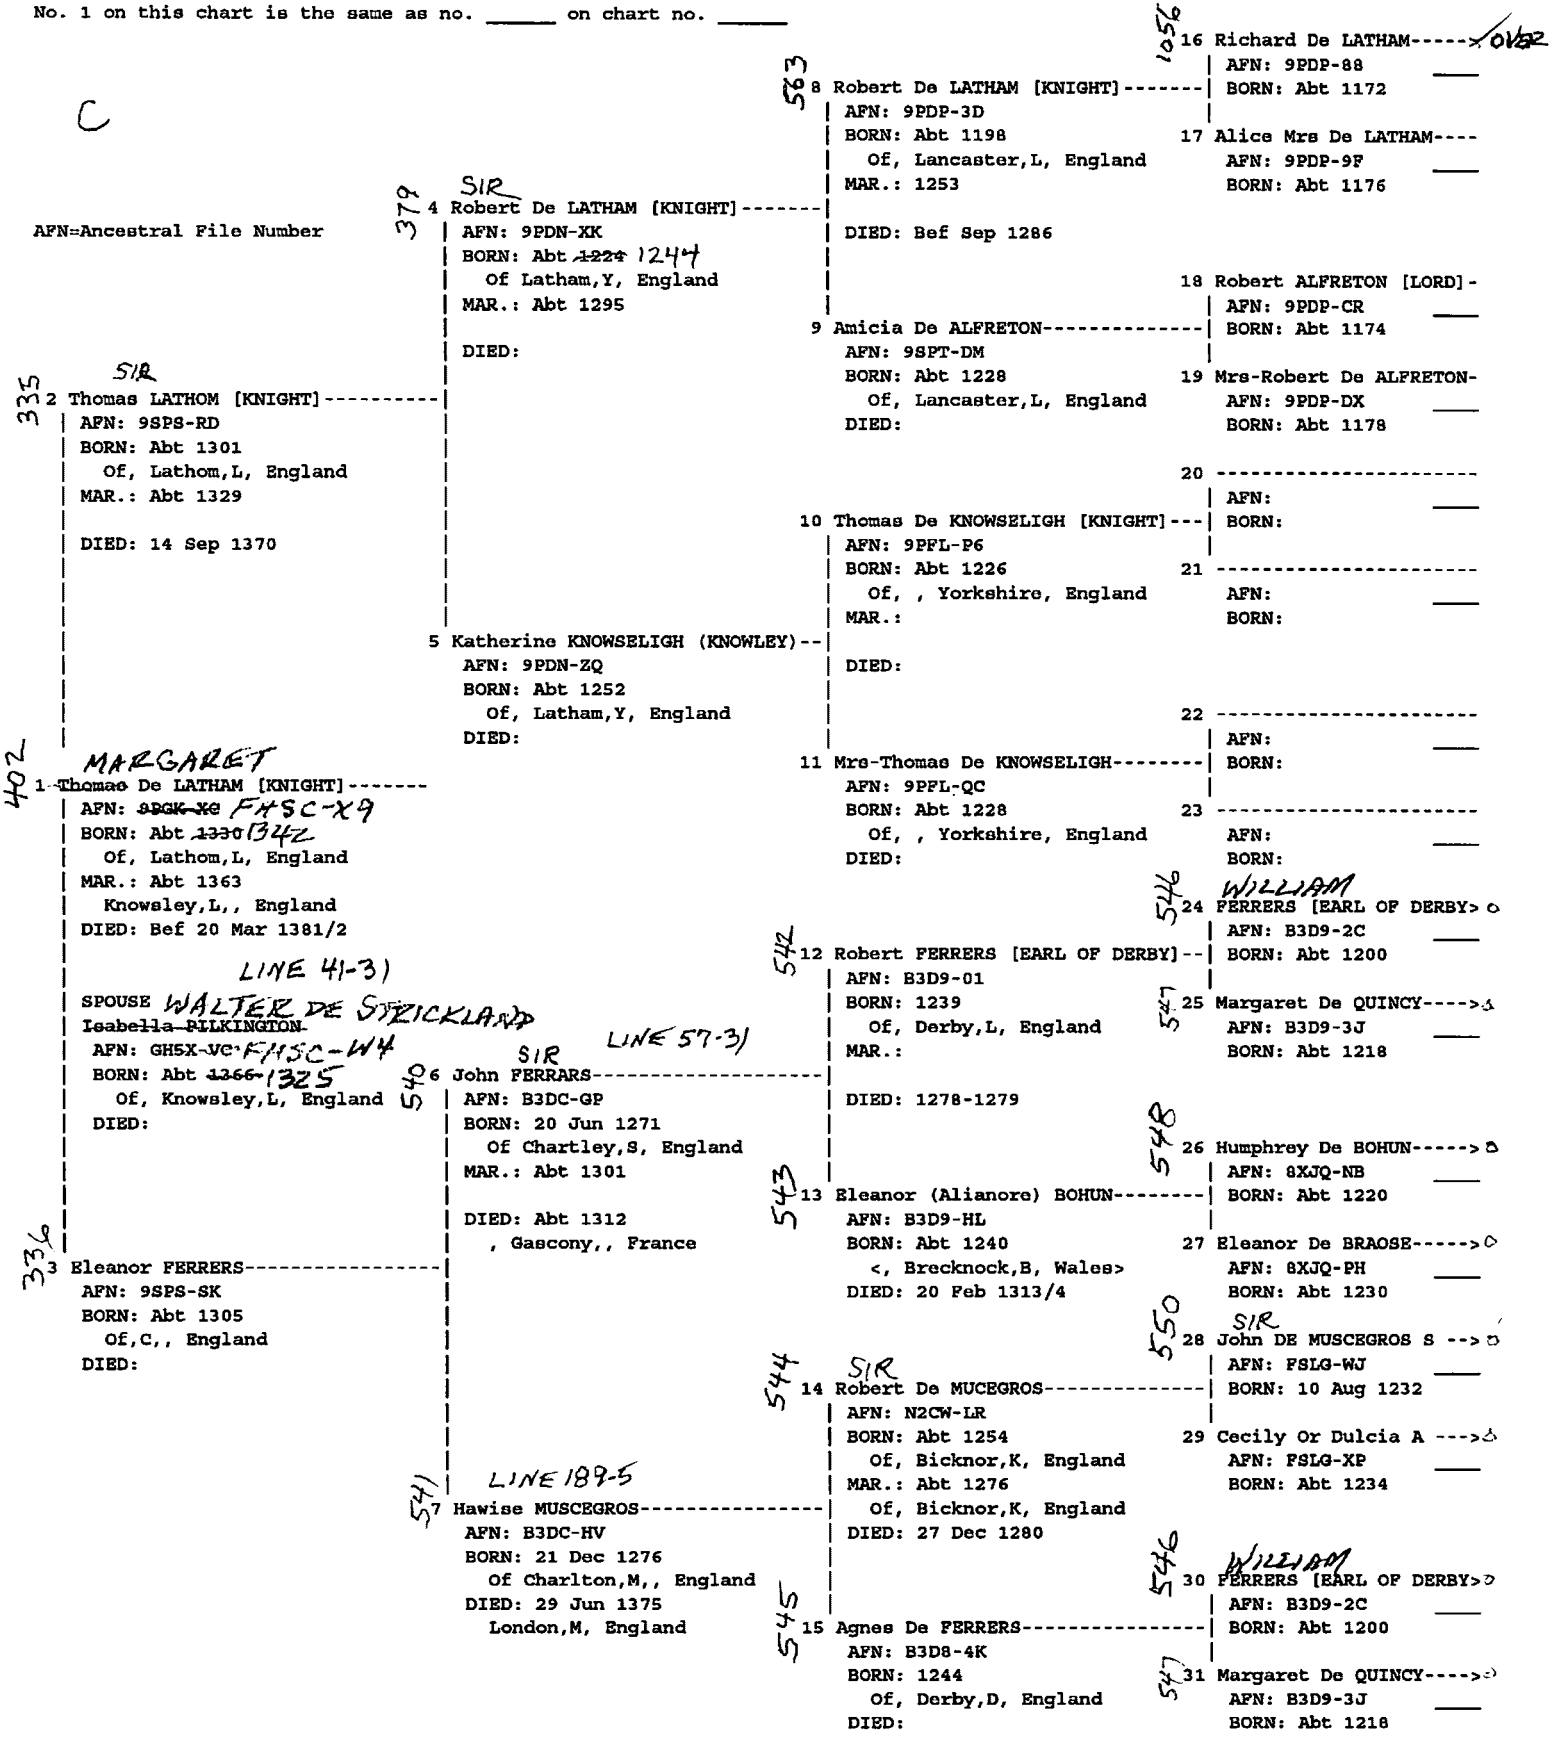

No. 1 on this chart is the same as no. _____ on chart no. _____