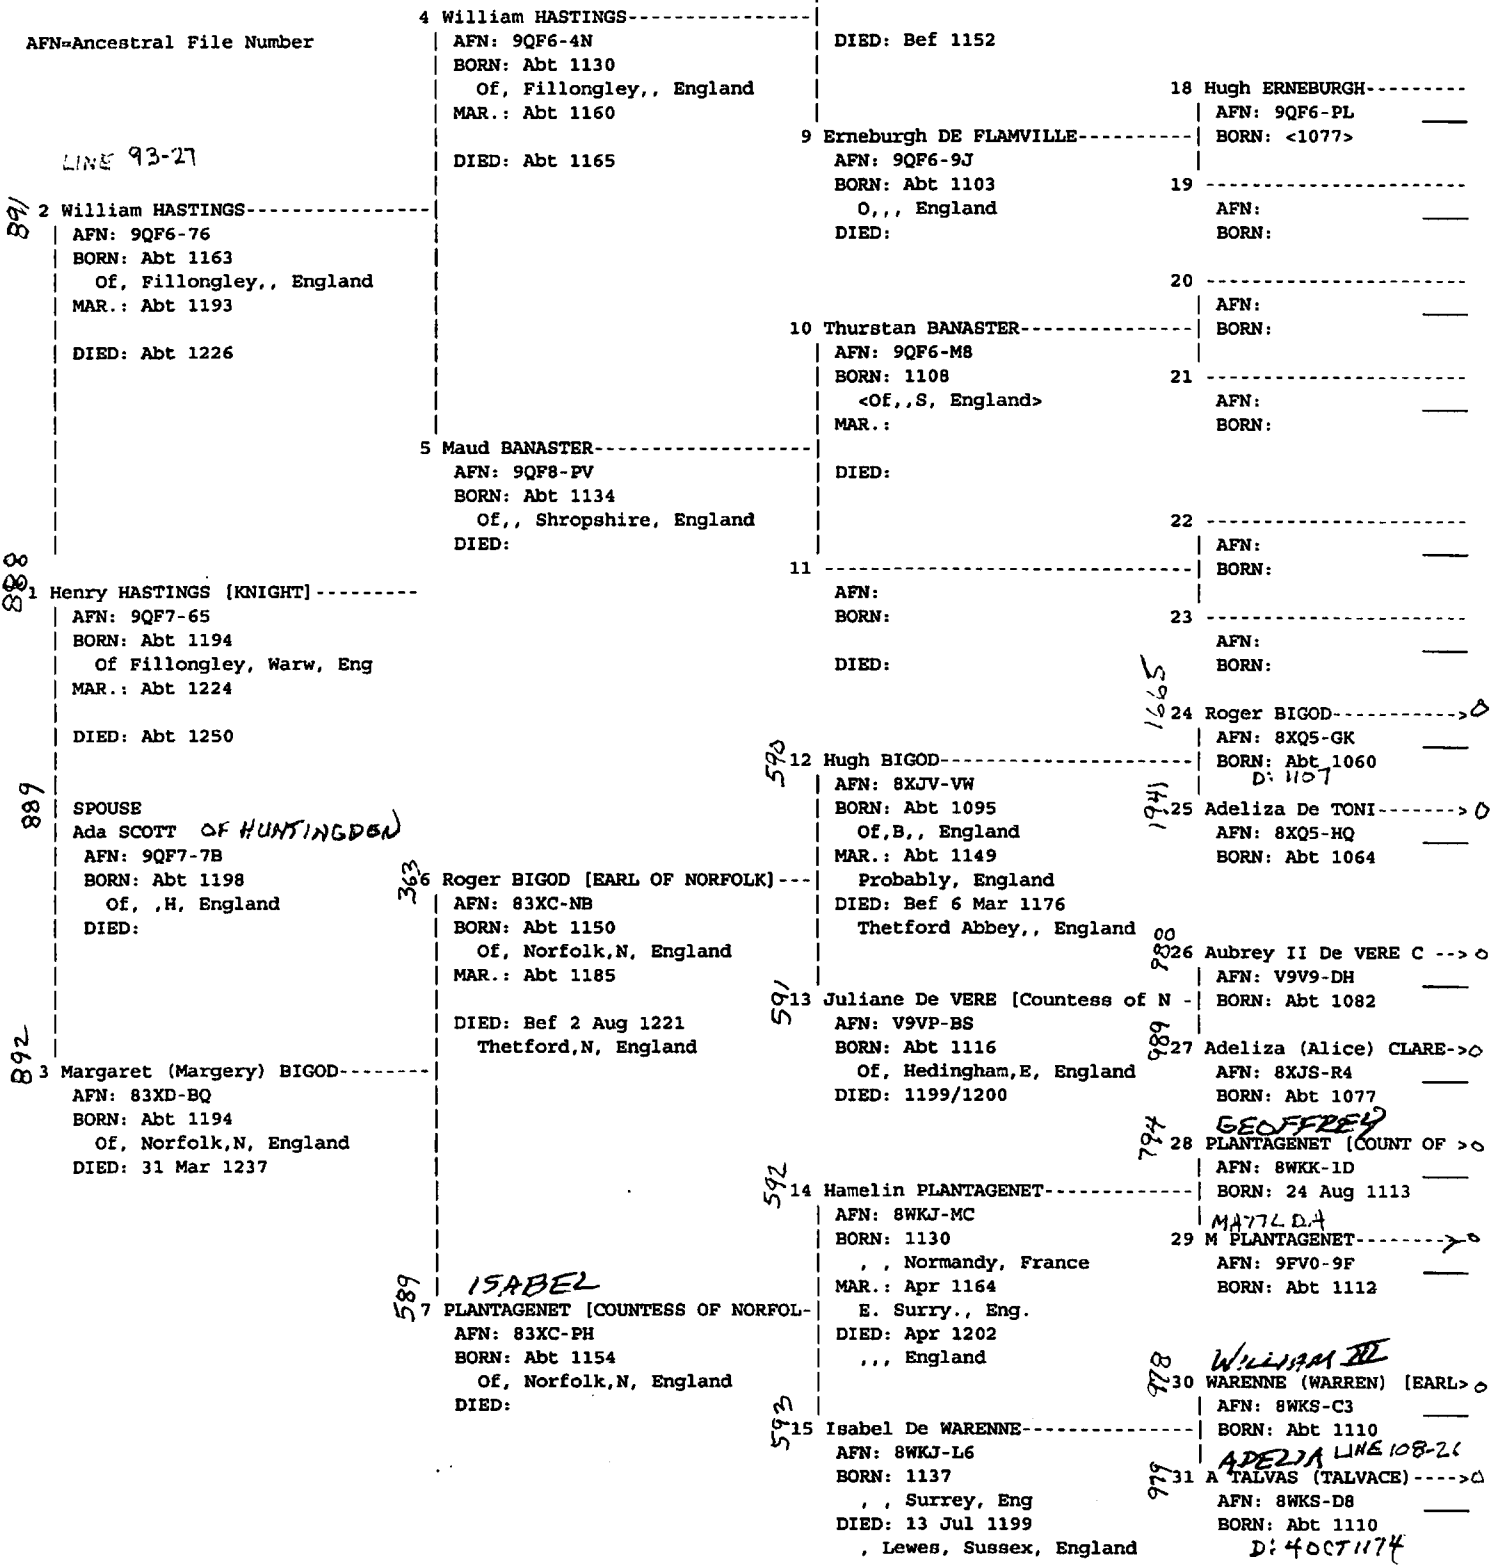

No. 1 on this chart is the same as no. 8 on chart no. 63

ROBT
11037-
AFT 1100

C