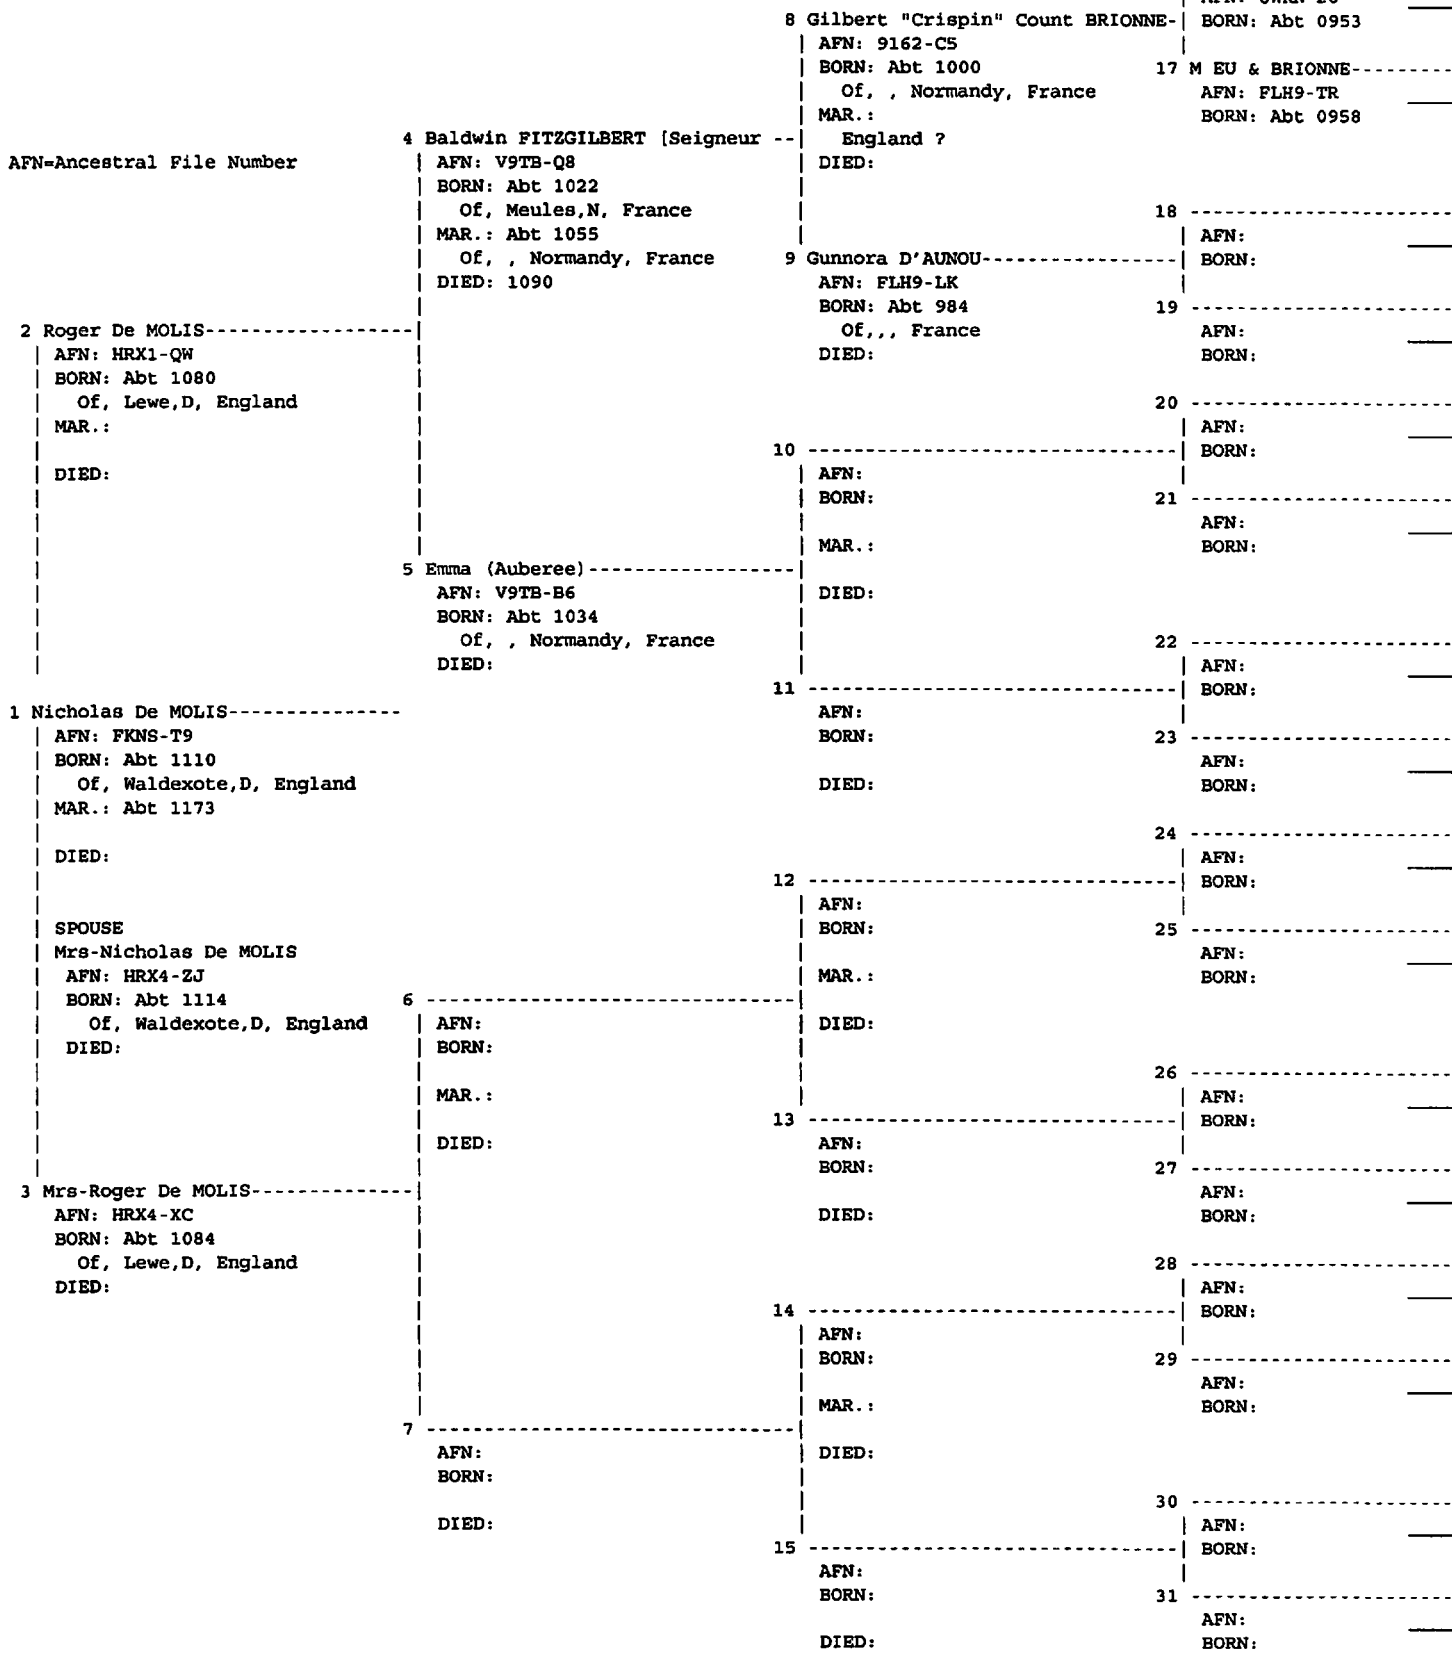

No. 1 on this chart is the same as no. 16 on chart no. _____

GEOFFREY
16 G D' EU & BRIONNE-----
AFN: 8WKN-20
BORN: Abt 0953
RICH
NORMAN
933