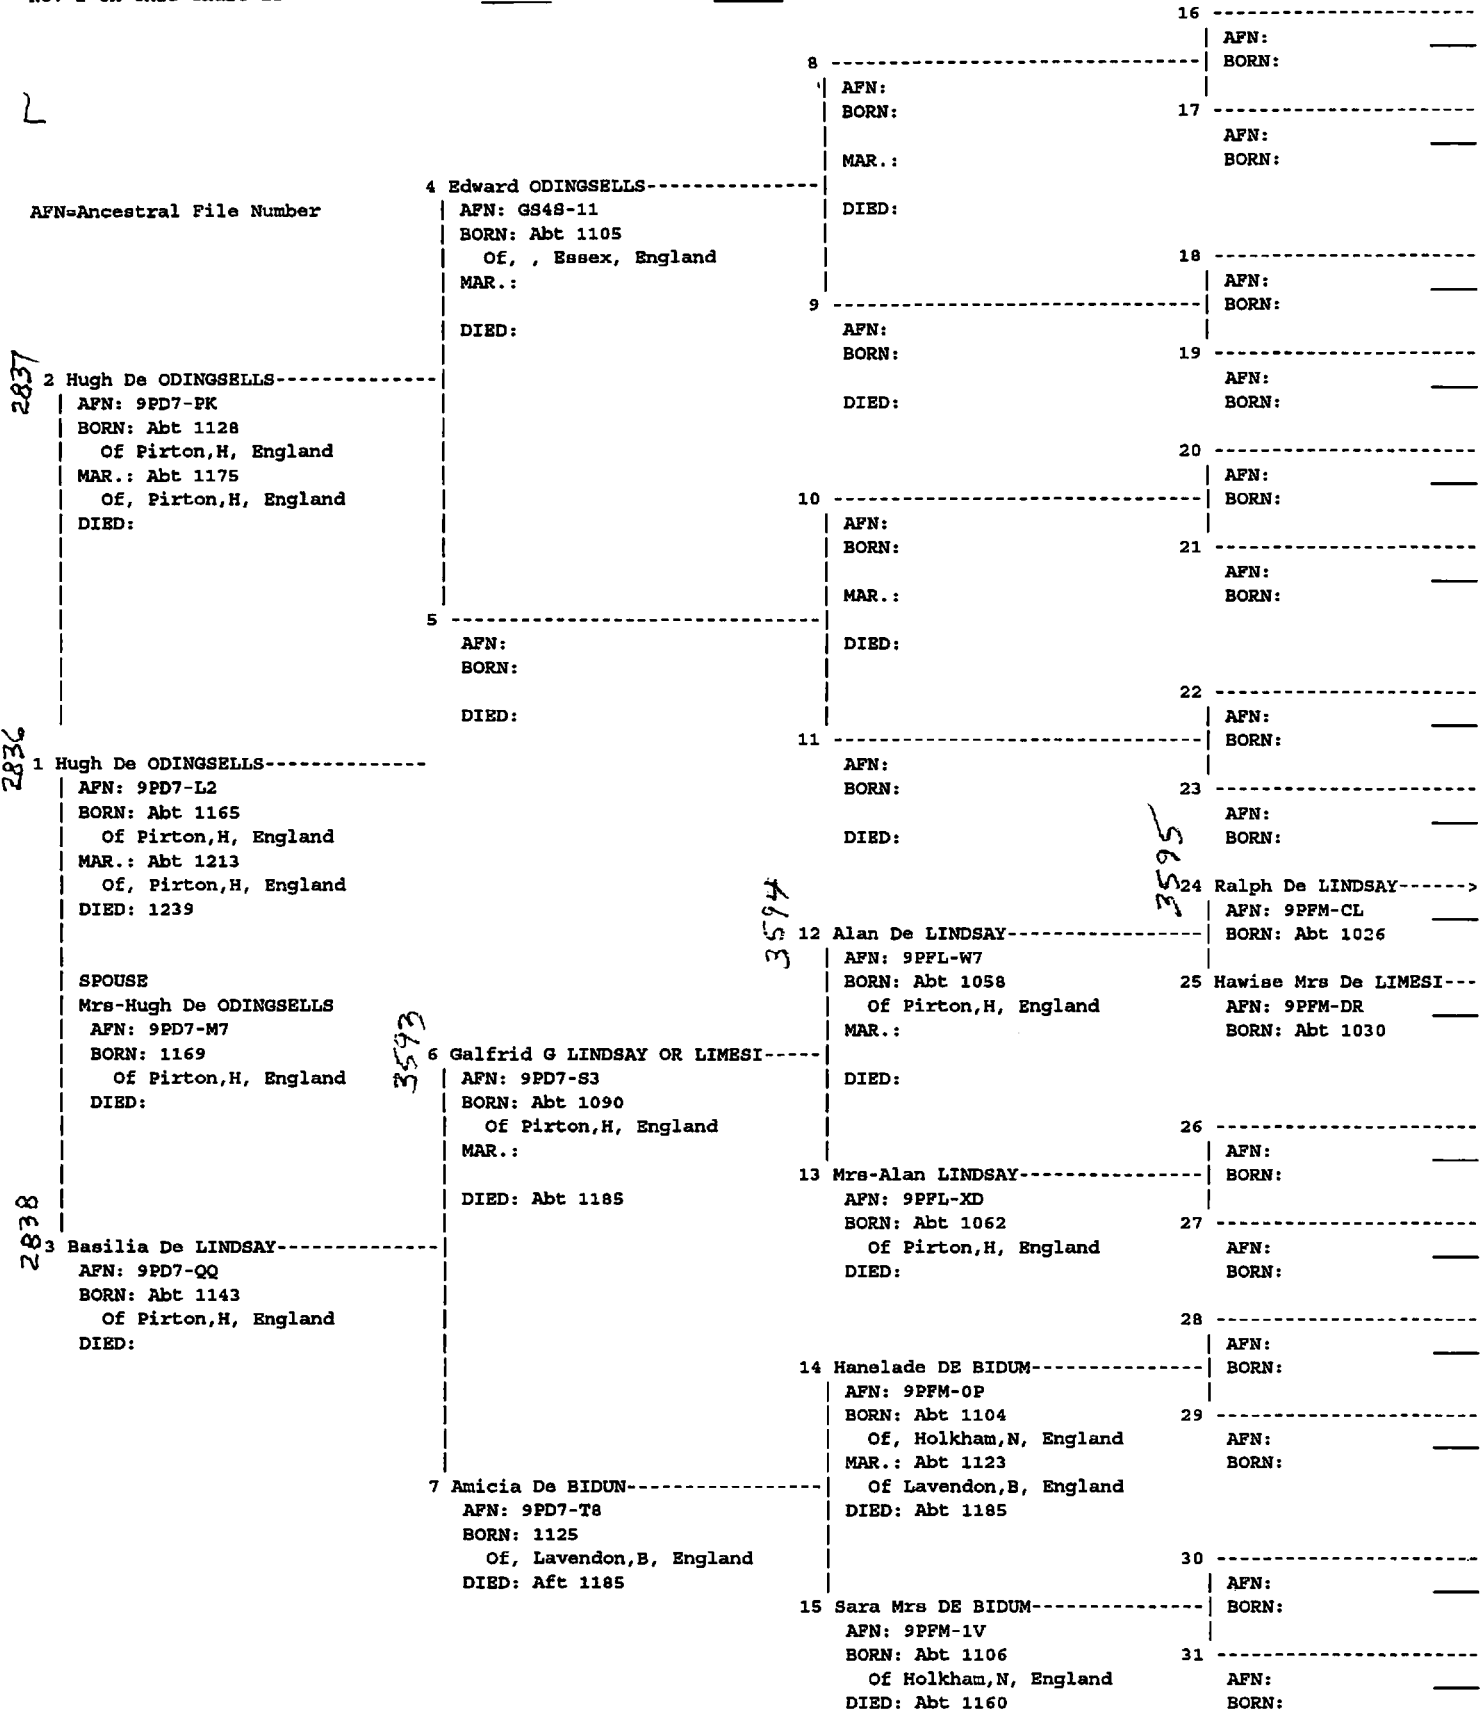

No. 1 on this chart is the same as no. _____ on chart no. _____