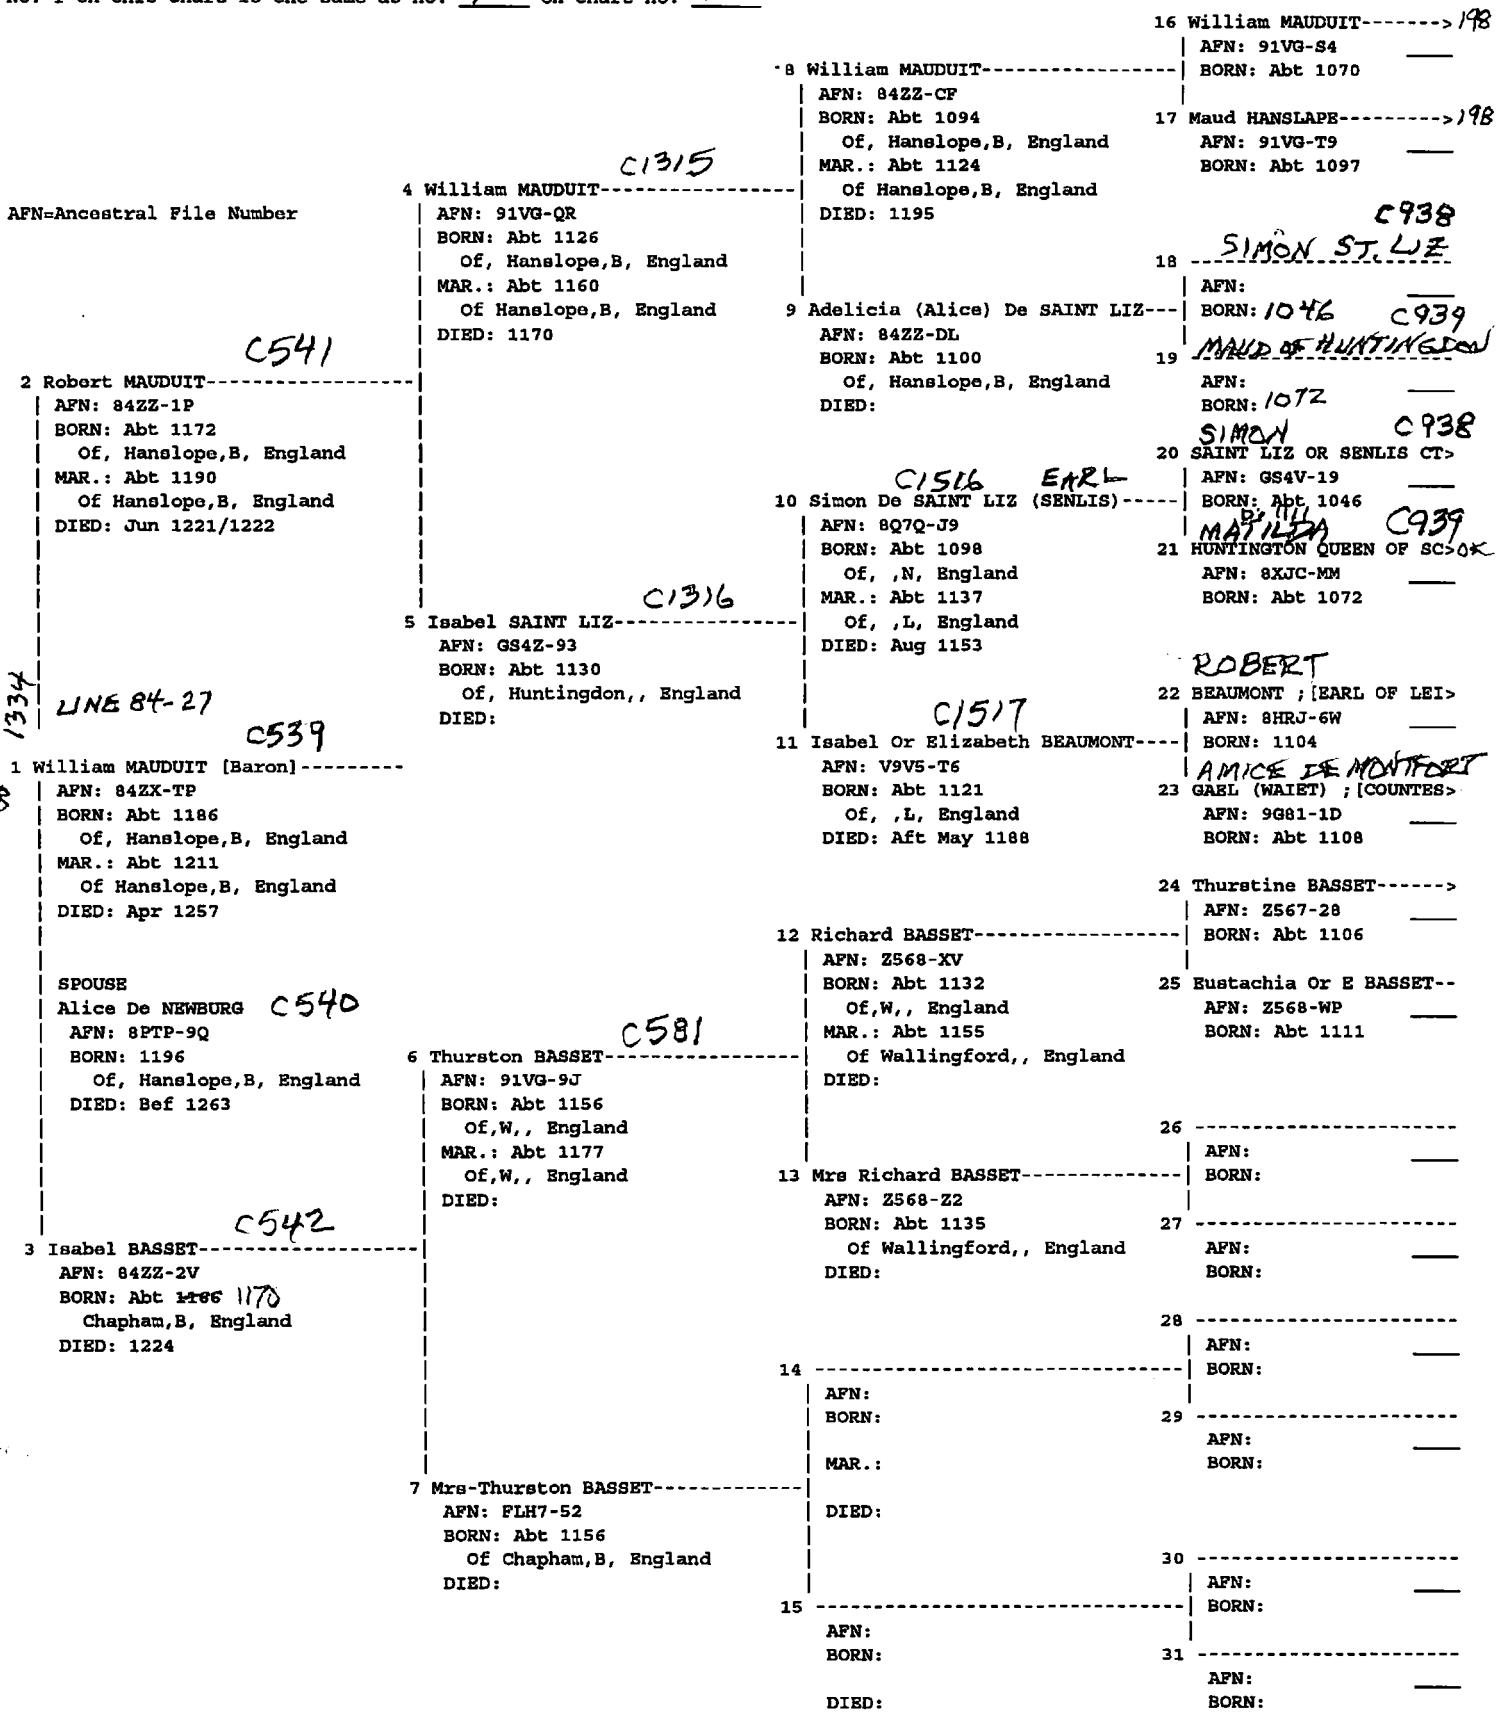

No. 1 on this chart is the same as no. 10 on chart no. 126