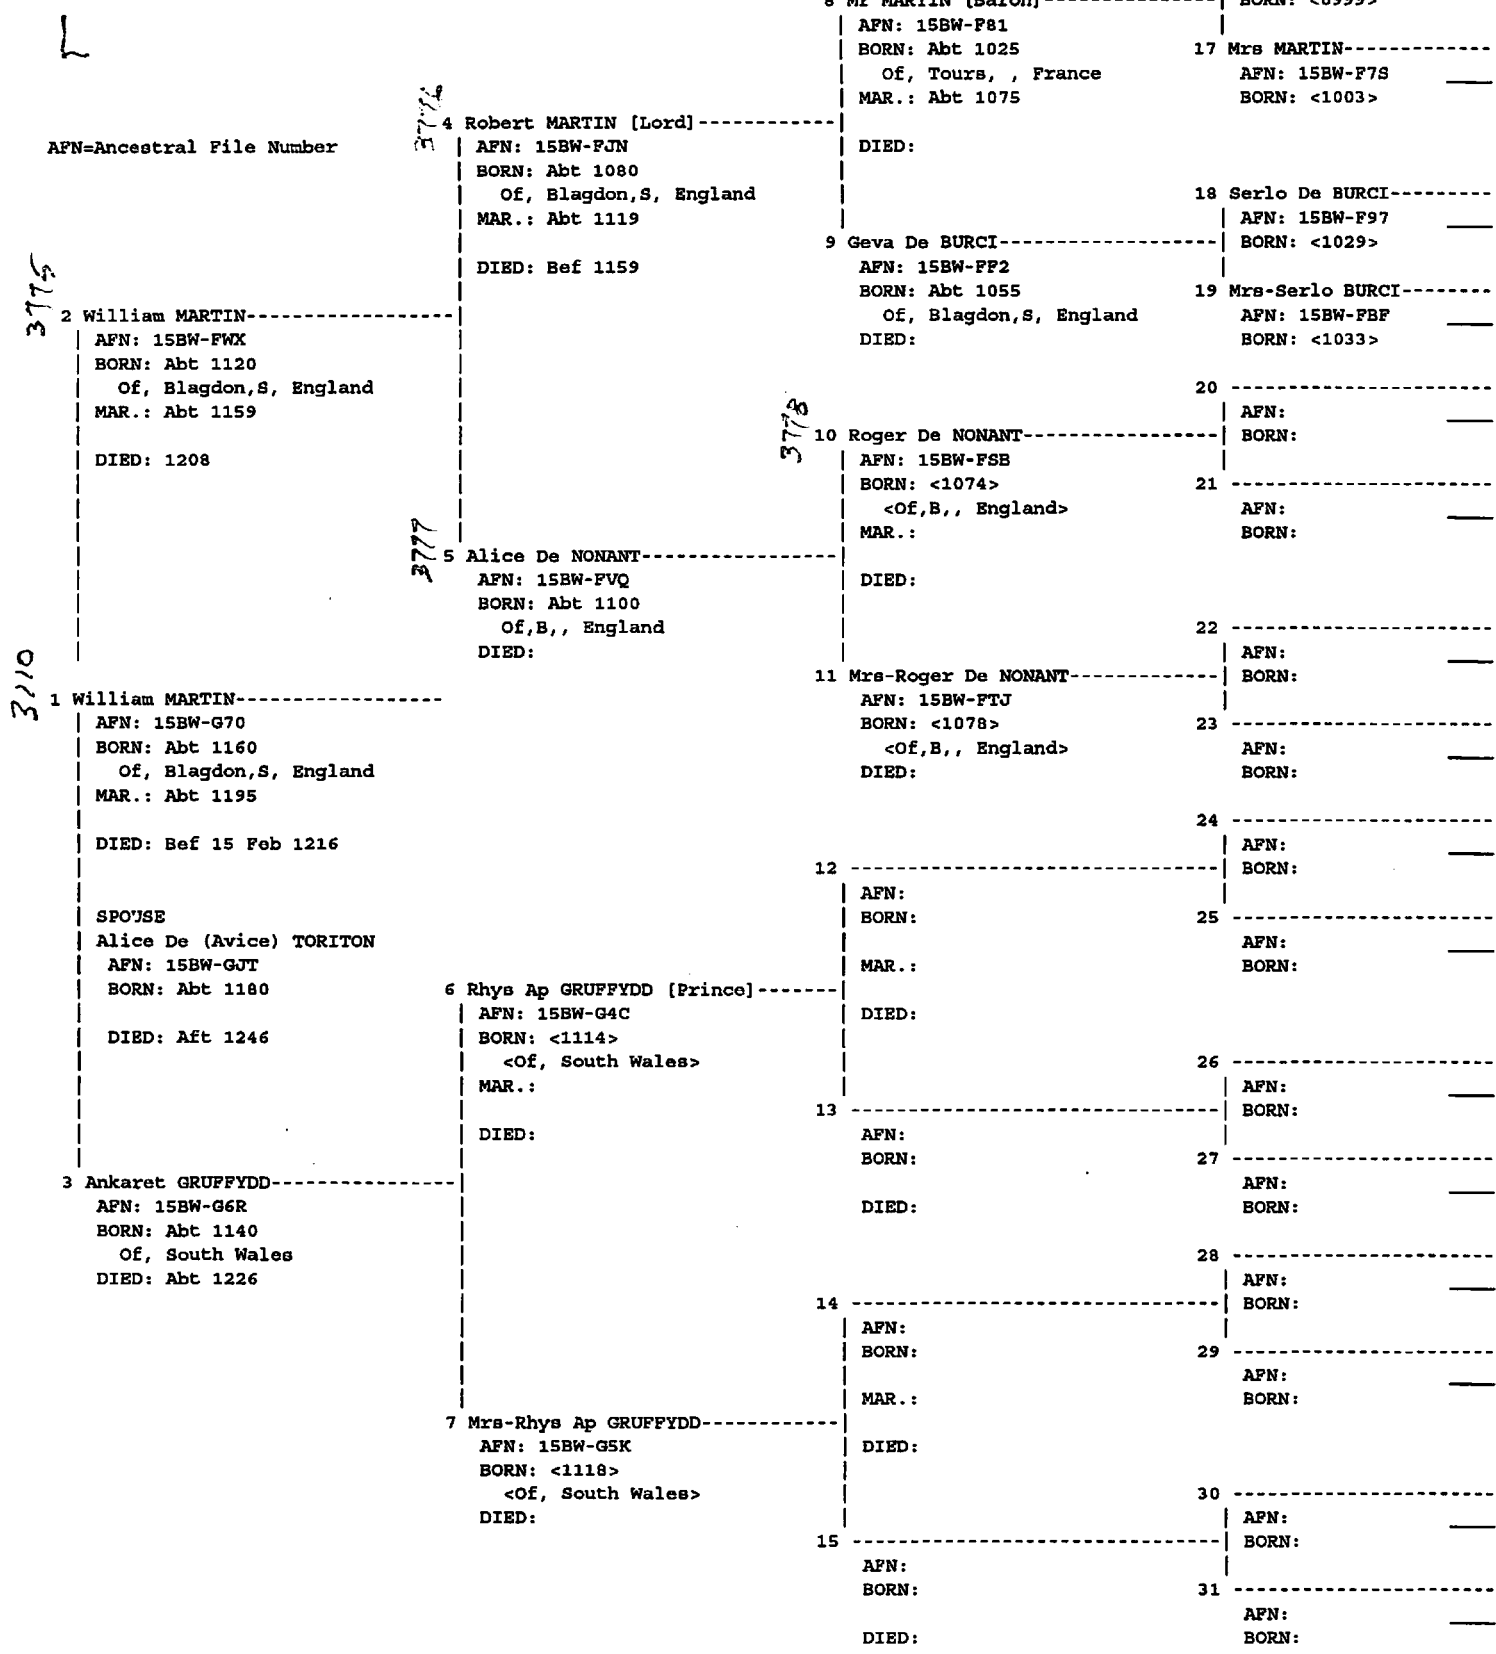

31-----
AFN:
BORN:

HUGH
1125

No. 1 on this chart is the same as no. _____ on chart no. _____

AFN=Ancestral File Number

No. 1 on this chart is the same as no. _____ on chart no. _____

No. 1 on this chart is the same as no. _____ on chart no. _____