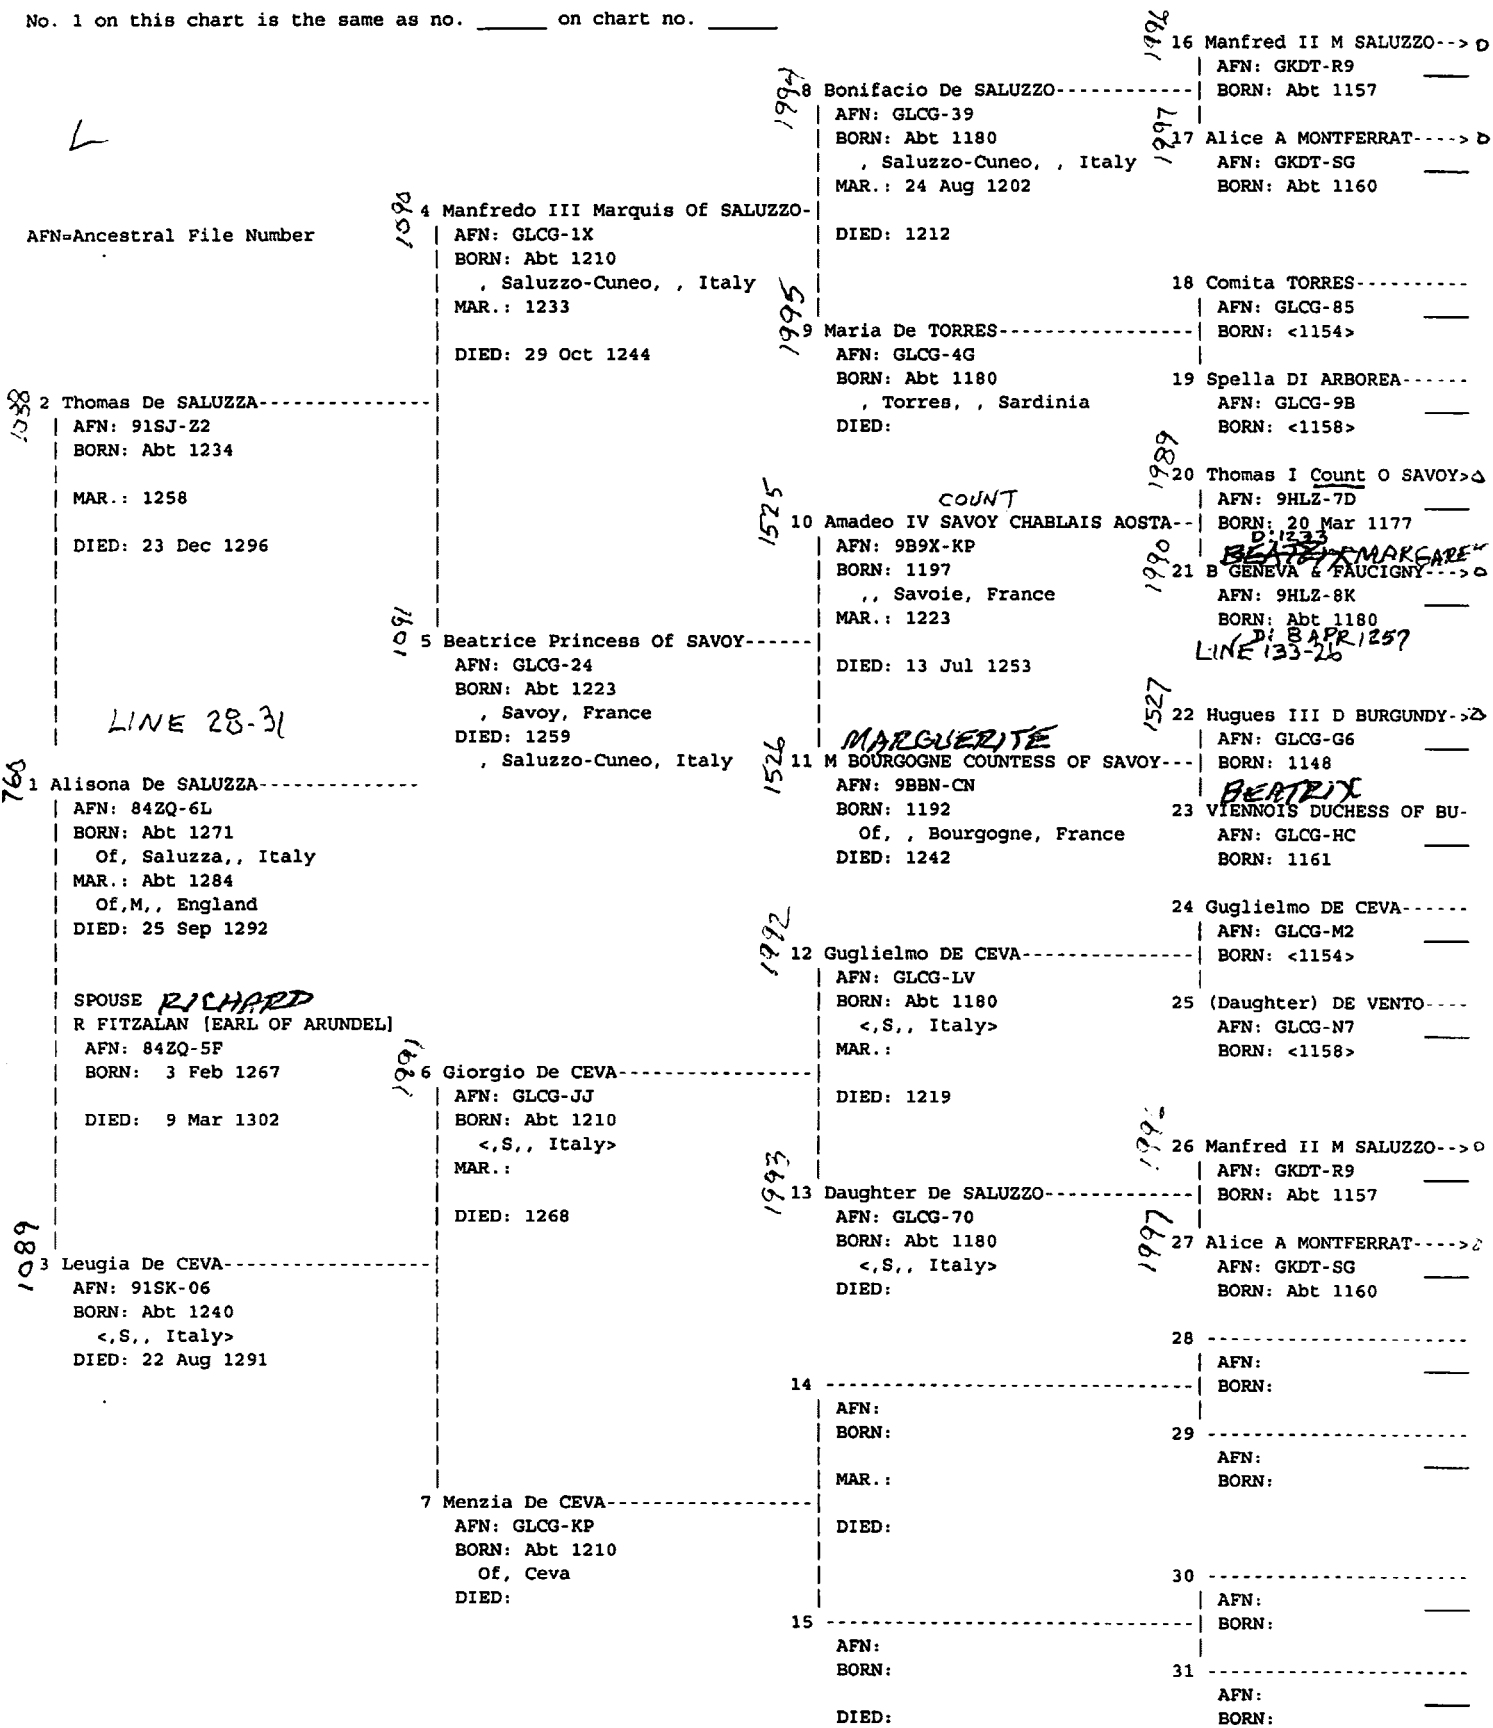

No. 1 on this chart is the same as no. _____ on chart no. _____

AFN=Ancestral File Number