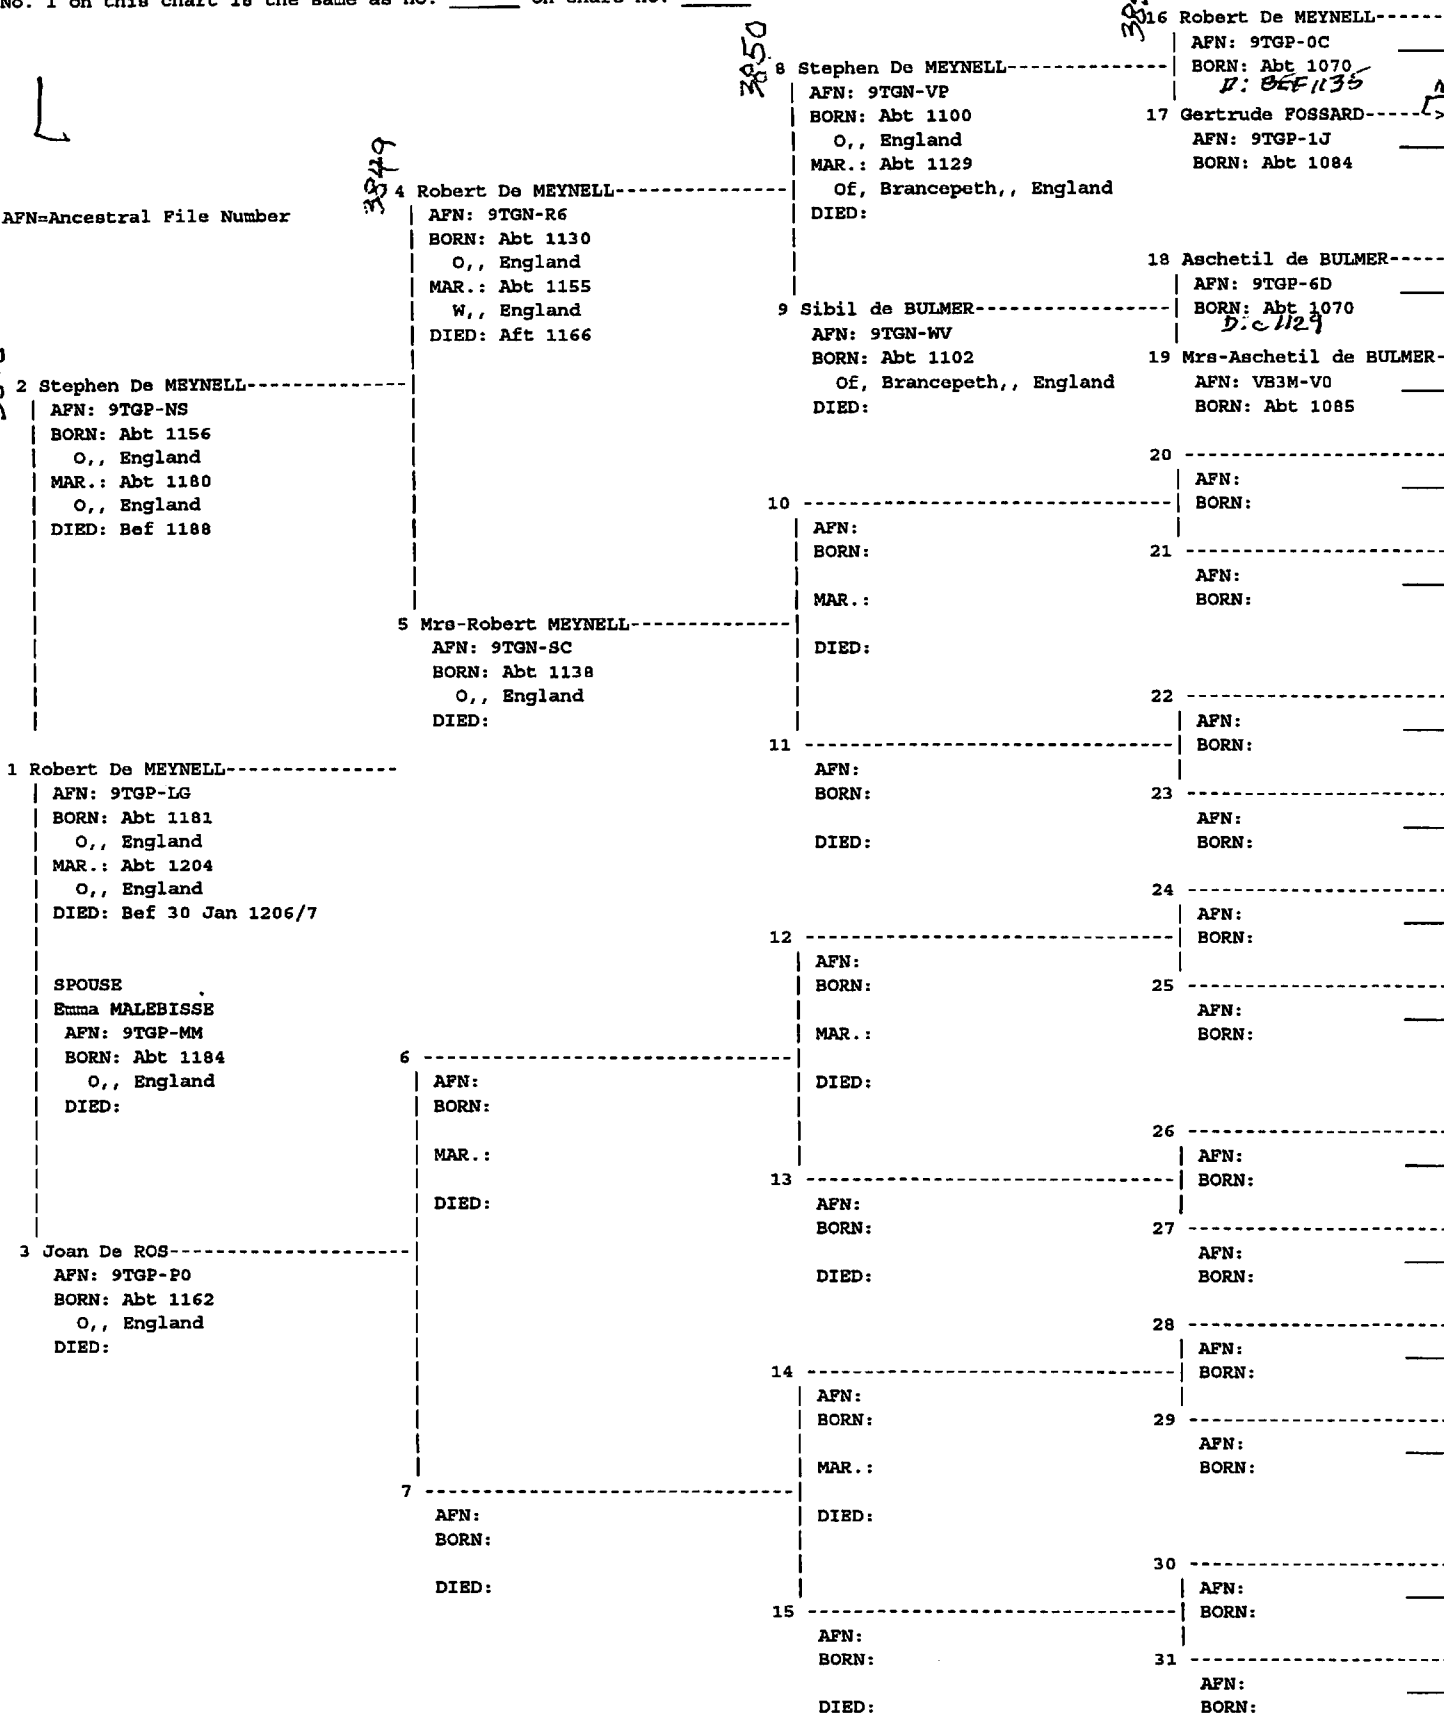

No. 1 on this chart is the same as no. _____ on chart no. _____

AFN=Ancestral File Number

3838

3836

3849

3850

3851