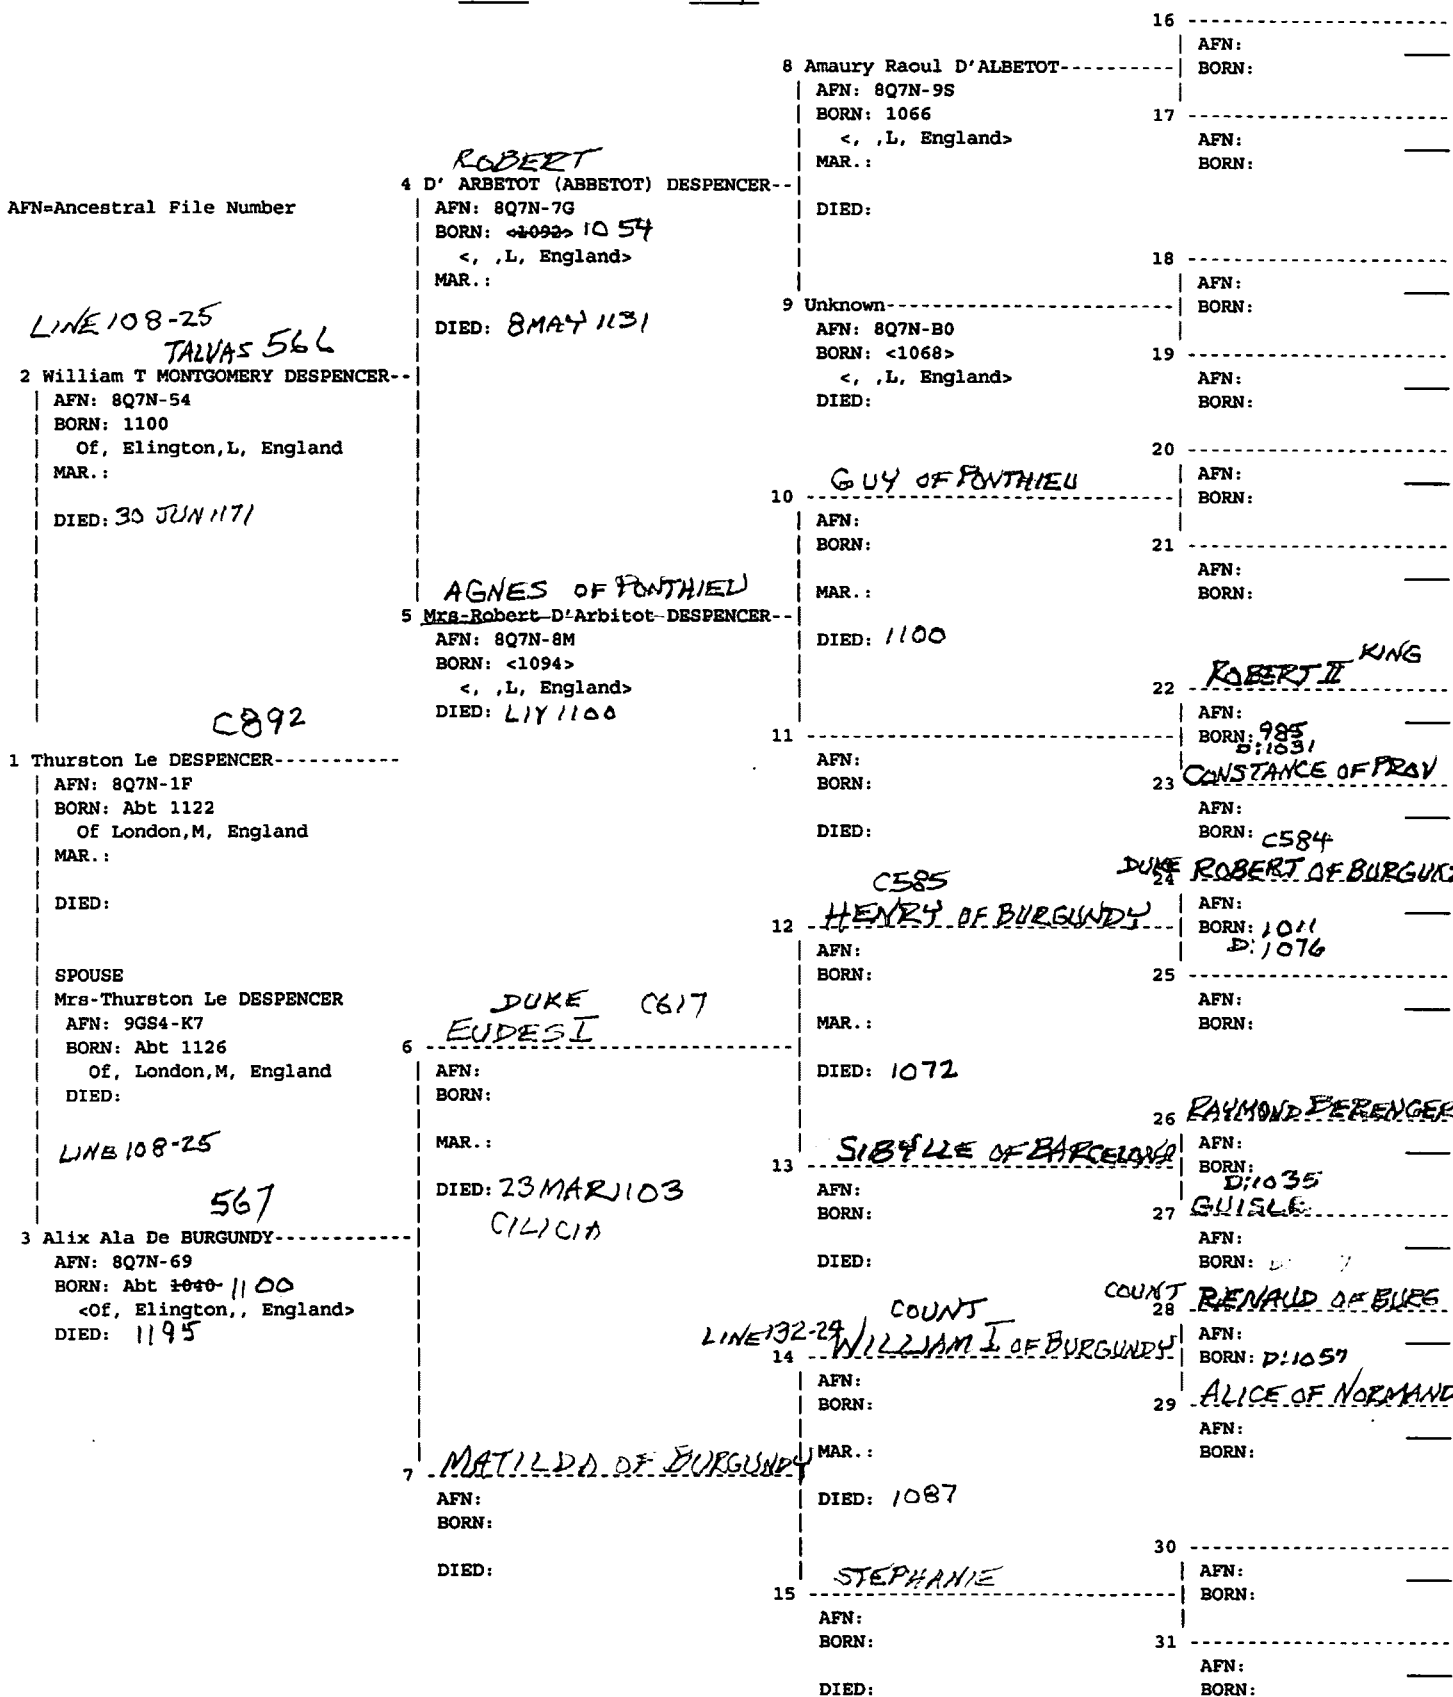

No. 1 on this chart is the same as no. 12 on chart no. 129