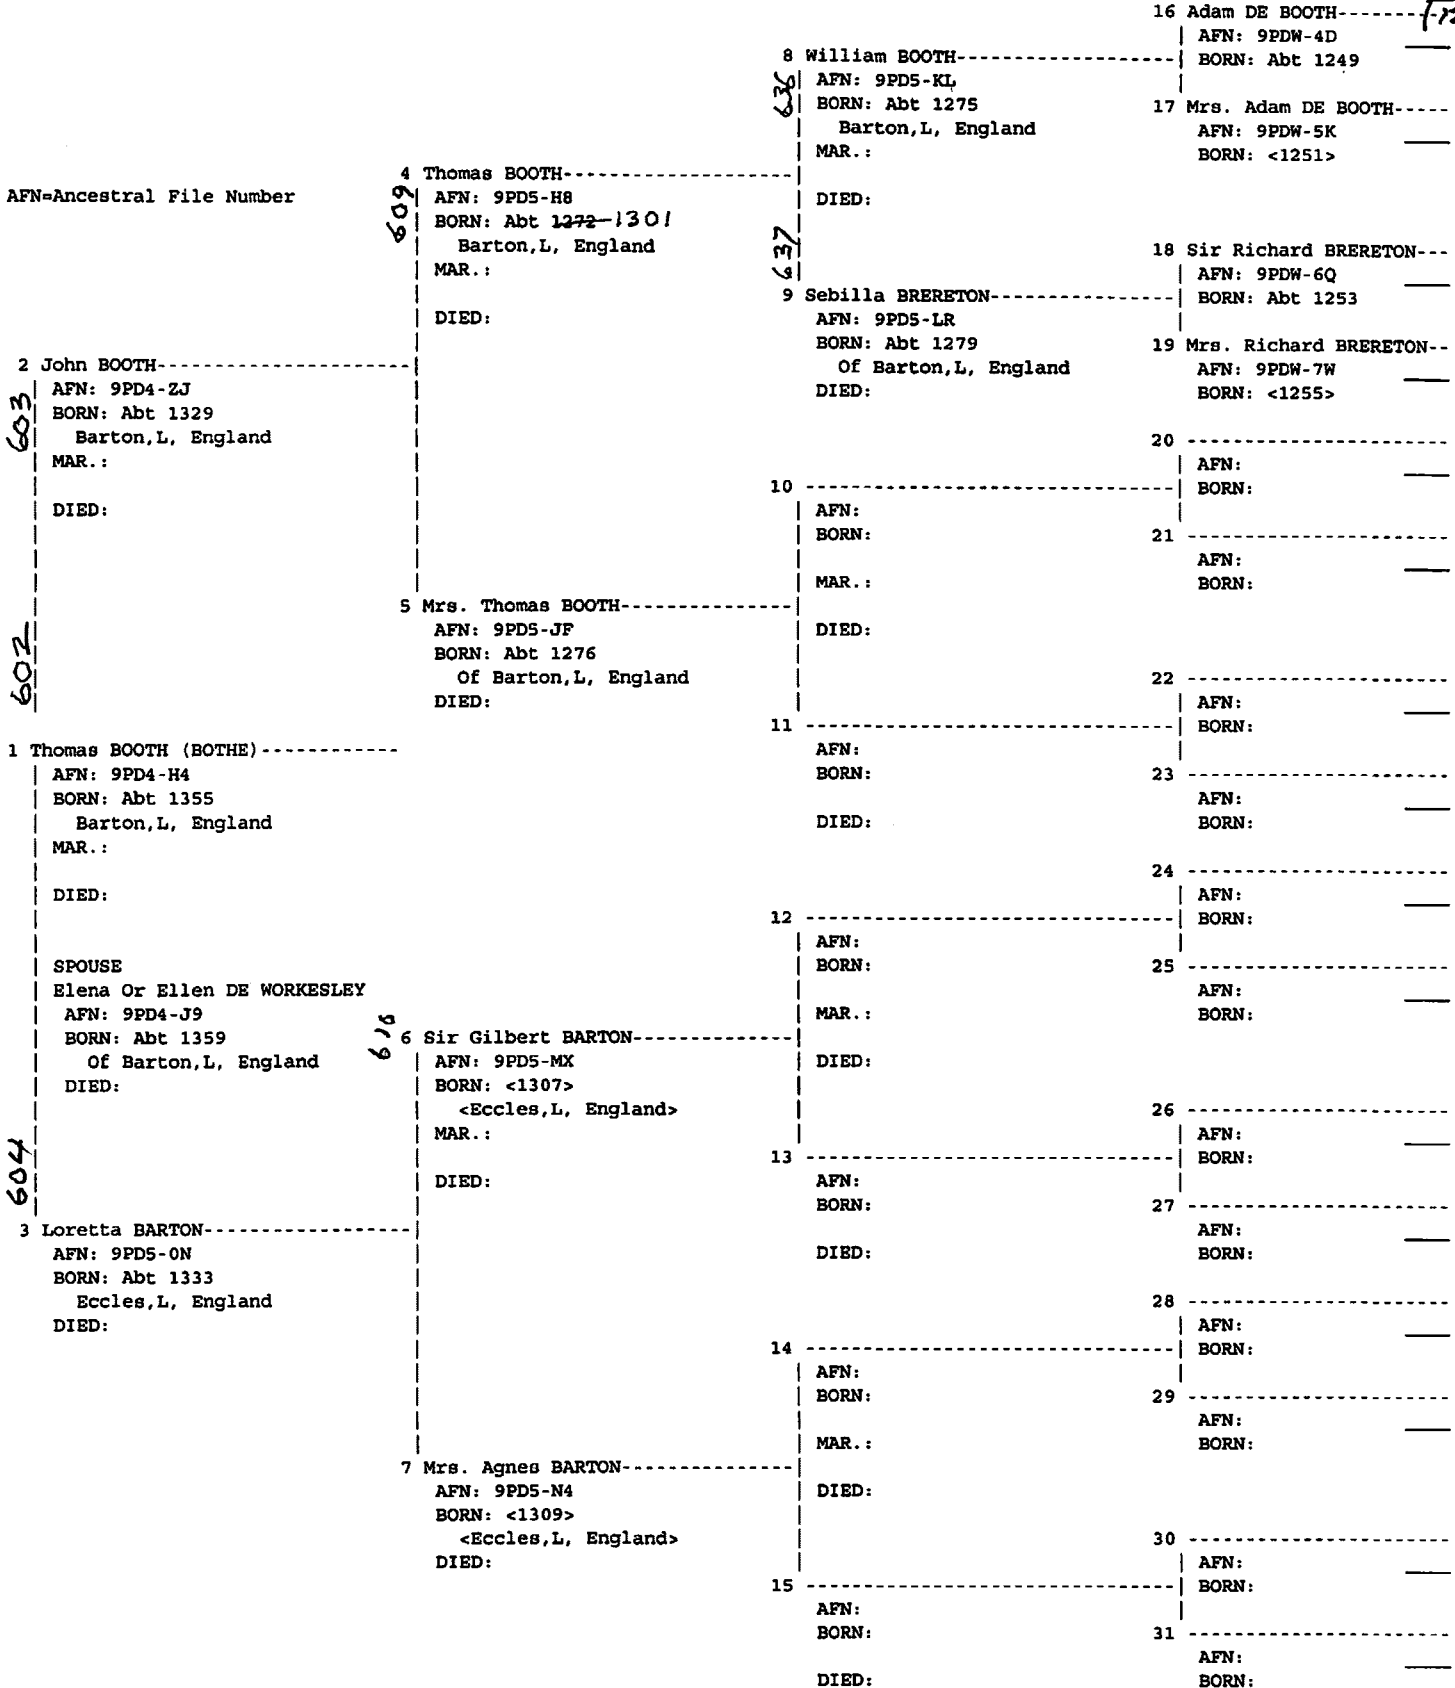

No. 1 on this chart is the same as no. 8 on chart no. 66

ADAM
-1208

AFN=Ancestral File Number