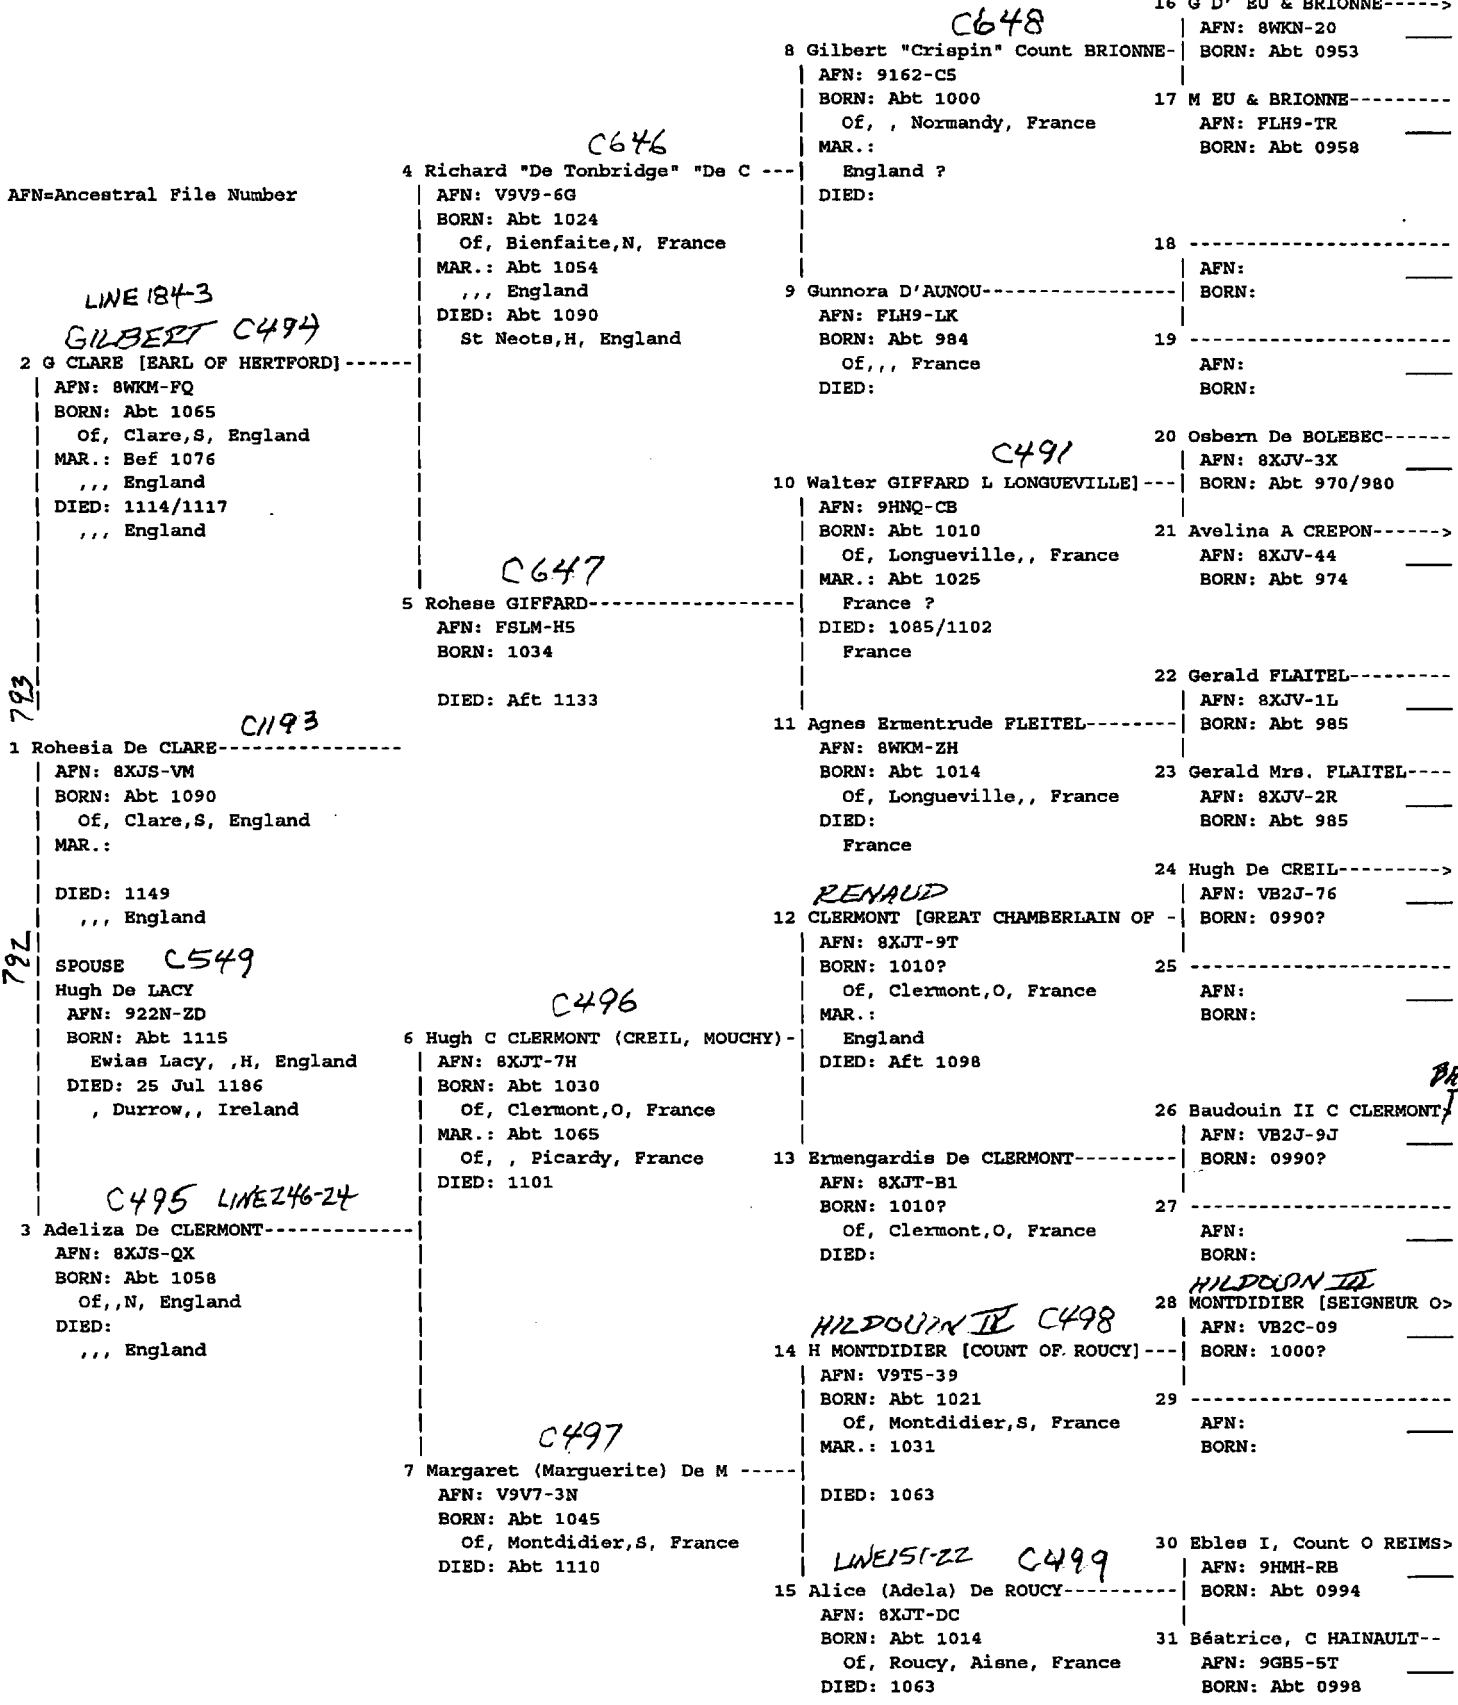

No. 1 on this chart is the same as no. 25 on chart no. 85

GEORGE C630