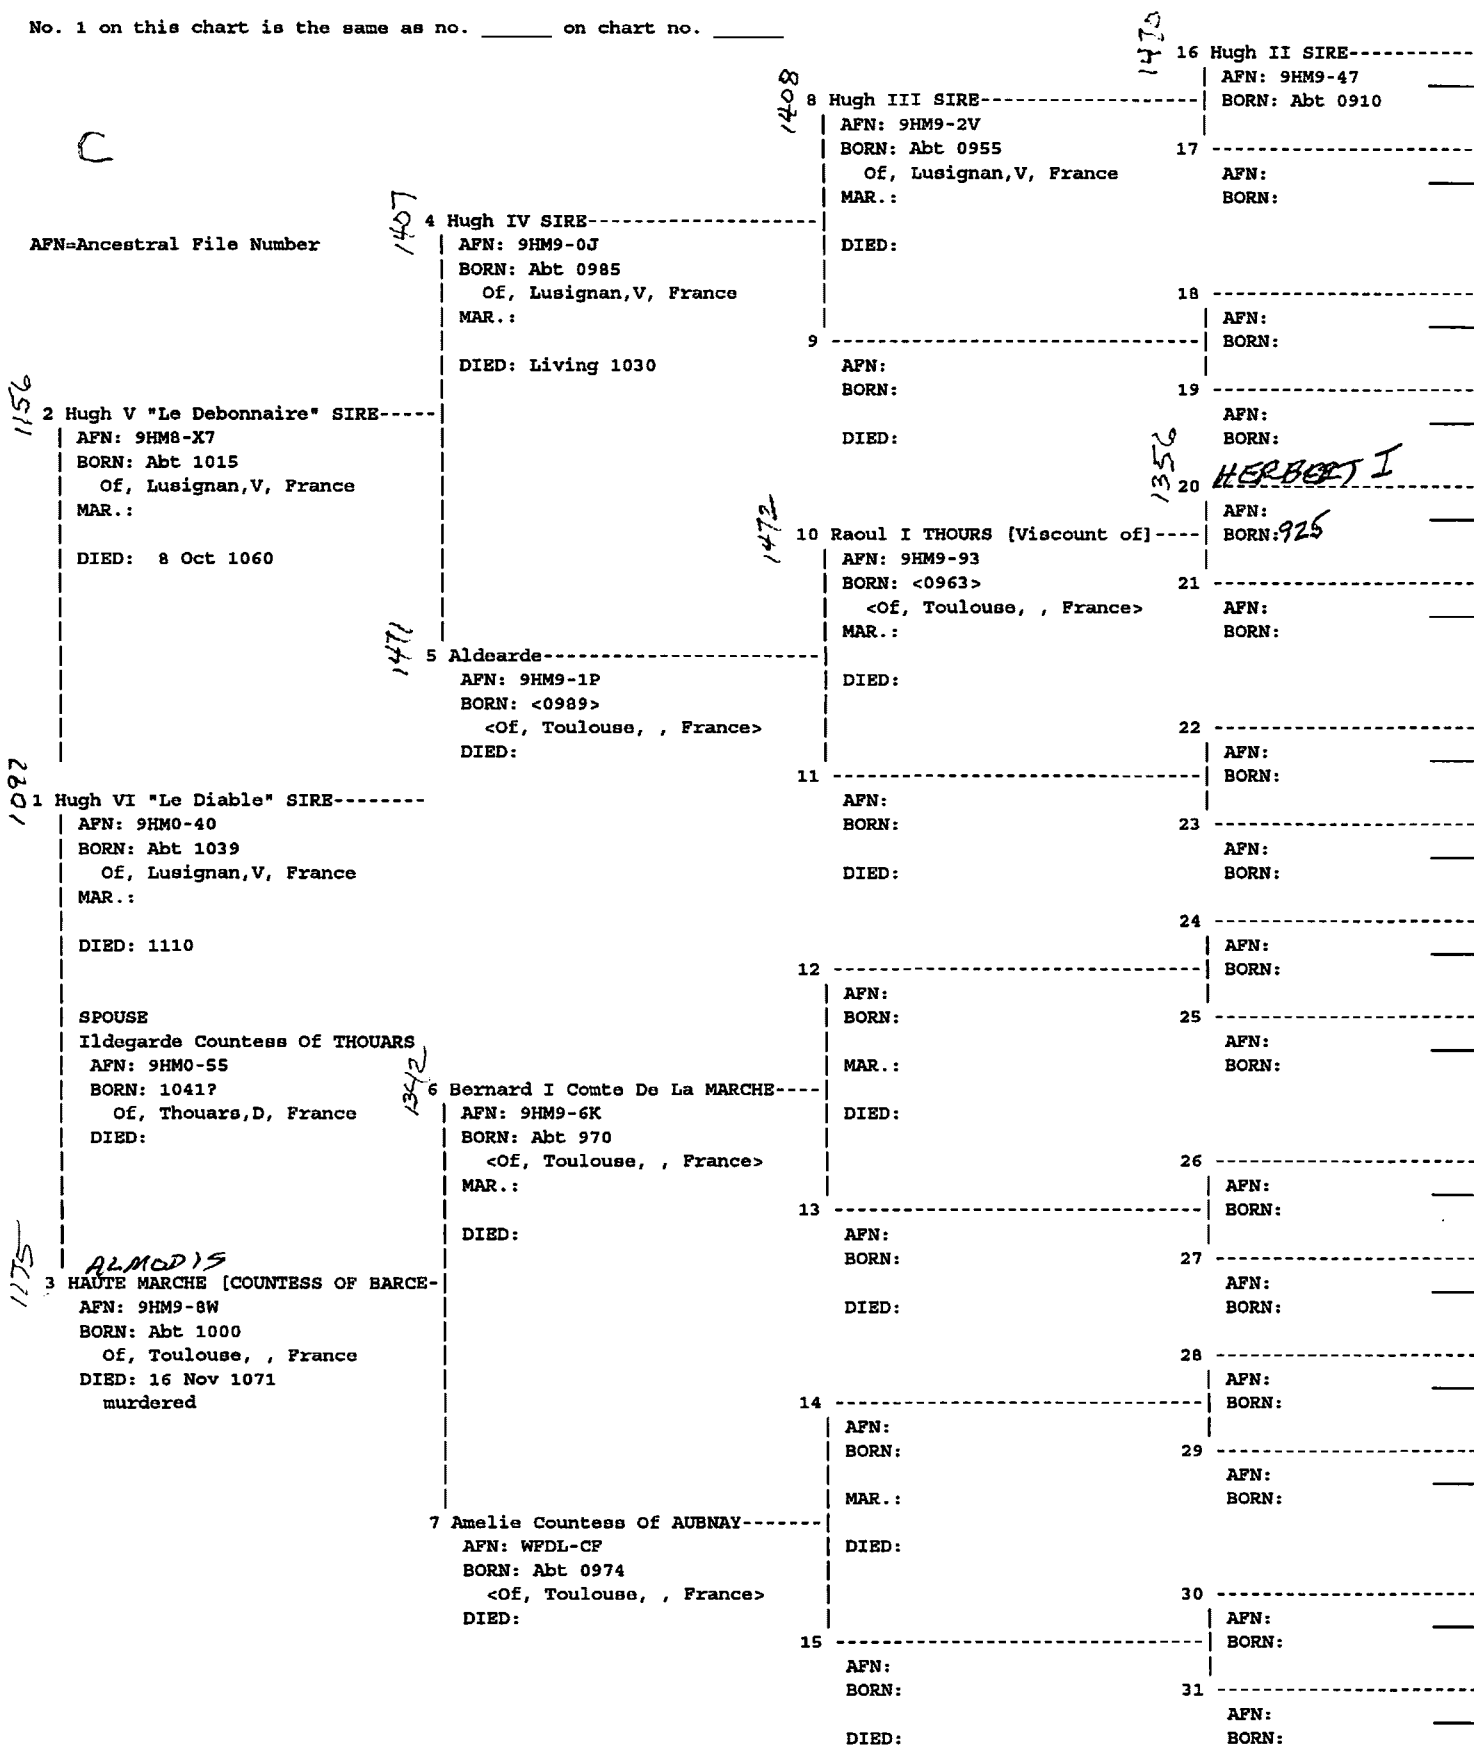

No. 1 on this chart is the same as no. _____ on chart no. _____