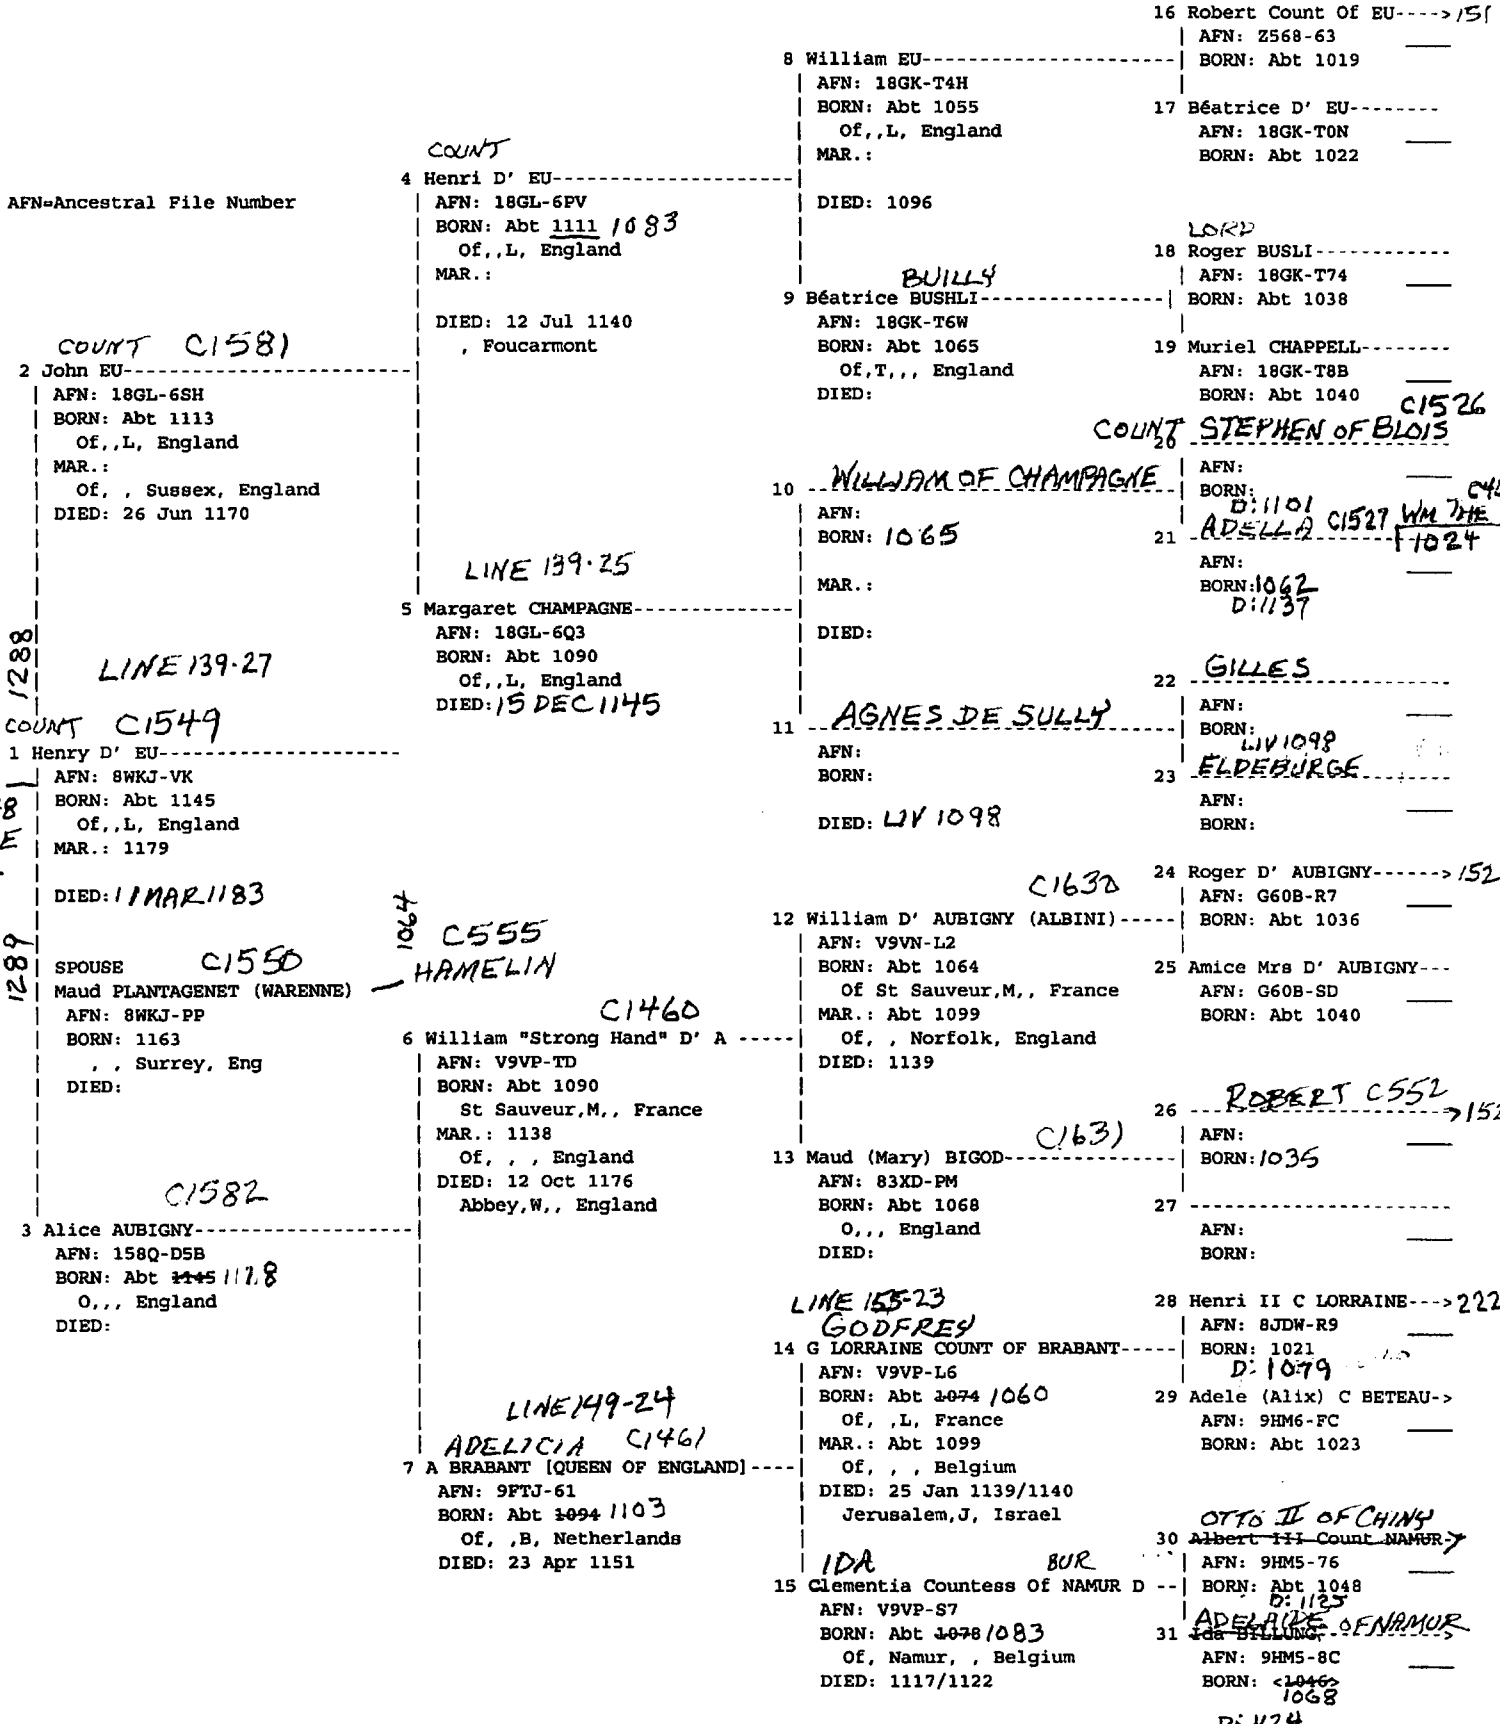

No. 1 on this chart is the same as no. 17 on chart no. 60

No. 1 on this chart is the same as no. 16 on chart no. 150

			16 ROGNVALDSSON [DUKE OF >
			AFN: 9GDD-2H
			BORN: Abt 0846
	8 Guillaume I "Longue E NORMANDY--		
	AFN: 9HMF-2F		
	BORN: Abt 0900	17 Poppa Duchess NORMANDY>	
	Of,, Normandie, Neustria	AFN: 9HMB-G3	
	MAR.: Abt 932	BORN: Abt 0872	
	Of,, Normandy, France		
	DIED: 17 Dec 942		
	,,, France		
		18 Hubert, Count O SENLIS-	
		AFN: 9HMF-8G	
		BORN: Abt 0880	
	9 Sprote De BRETAGNE-----		
	AFN: 9HMF-3L		
	BORN: Abt 0911	19 Mrs-Hubert C SENLIS----	
	,, Bretagne	AFN: FLGS-1L	
	DIED:	BORN: Abt 890	
		20 -----	
		AFN:	
		BORN:	
	10 -----		
	AFN:		
	BORN:		
		21 -----	
		AFN:	
		BORN:	
		22 -----	
		AFN:	
		BORN:	
	11 -----		
	AFN:		
	BORN:		
		23 -----	
		AFN:	
		BORN:	
		24 Bernard "The HARCOURT--	
		AFN: FLH8-HW	
		BORN: Abt 860	
	12 Torf "The Rich" De HARCOURT-----		
	AFN: FLH8-DD		
	BORN: Abt 900	25 Sprote BOURGOYNE-----	
	Of,, Normandy, France	AFN: FLH8-J3	
	MAR.: 938	BORN: Abt 908	
	DIED:		
		26 Lancelot De BRIOQUIBEC-	
		AFN: FLH8-K8	
		BORN: Abt 905	
	13 Ertemberge De BRIOQUIBEC-----		
	AFN: FLH8-FK		
	BORN: Abt 930	27 M BRIOQUIBEC-----	
	Of,, Normandy, France	AFN: FLH8-LF	
	DIED:	BORN: Abt 910	
		28 -----	
		AFN:	
		BORN:	
	14 Thurston De MONTFORT-----		
	AFN: FLHD-WJ		
	BORN: Abt 928	29 -----	
	Of,, Normandy, France	AFN:	
	MAR.:	BORN:	
		30 -----	
		AFN:	
		BORN:	
		31 -----	
		AFN:	
		BORN:	
	15 Mrs-Thurston De MONTFORT-----		
	AFN: FLHD-XP		
	BORN: Abt 928		
	Of,, , France		
	DIED:		