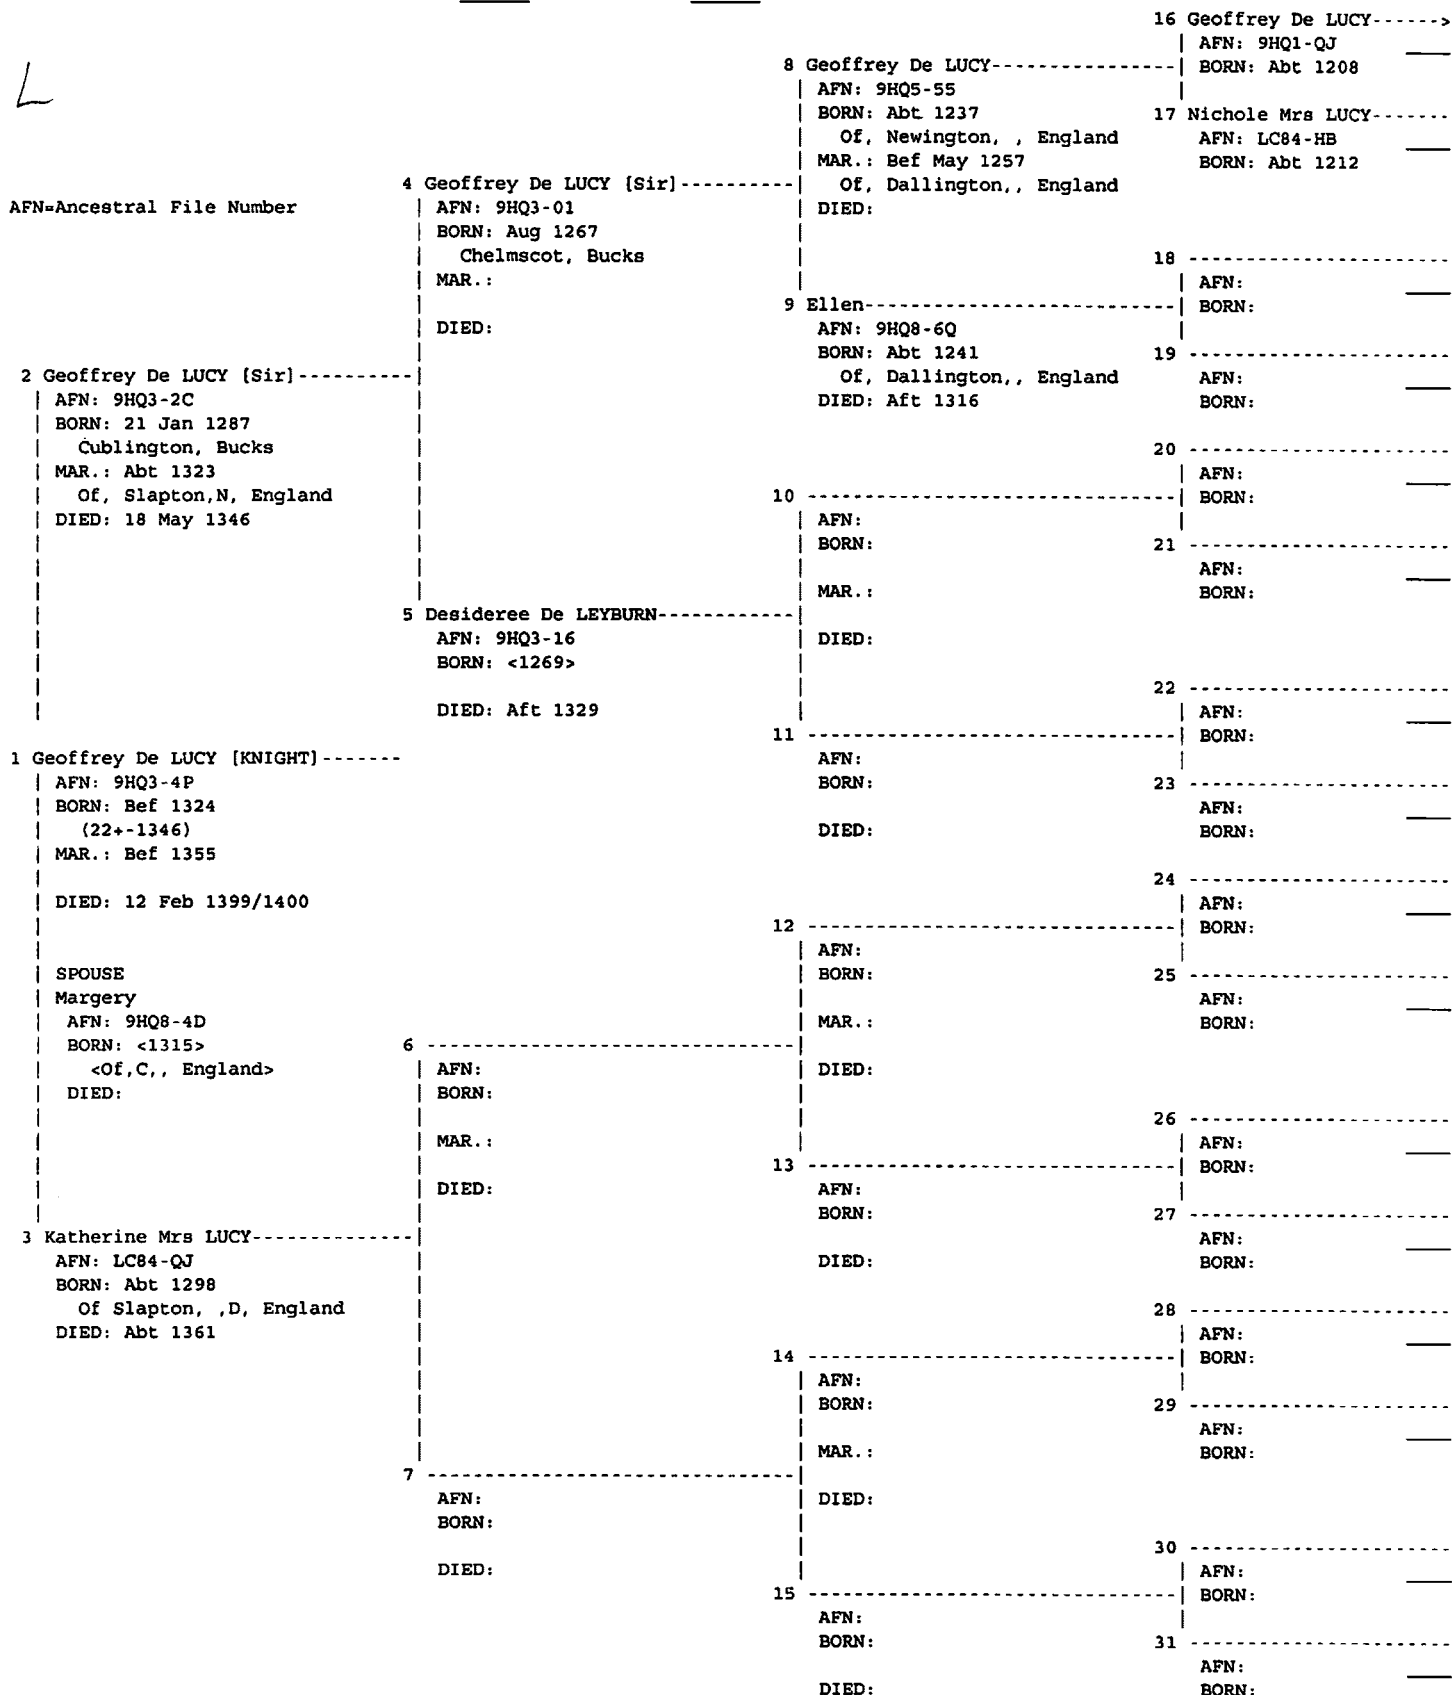

No. 1 on this chart is the same as no. _____ on chart no. _____

1559