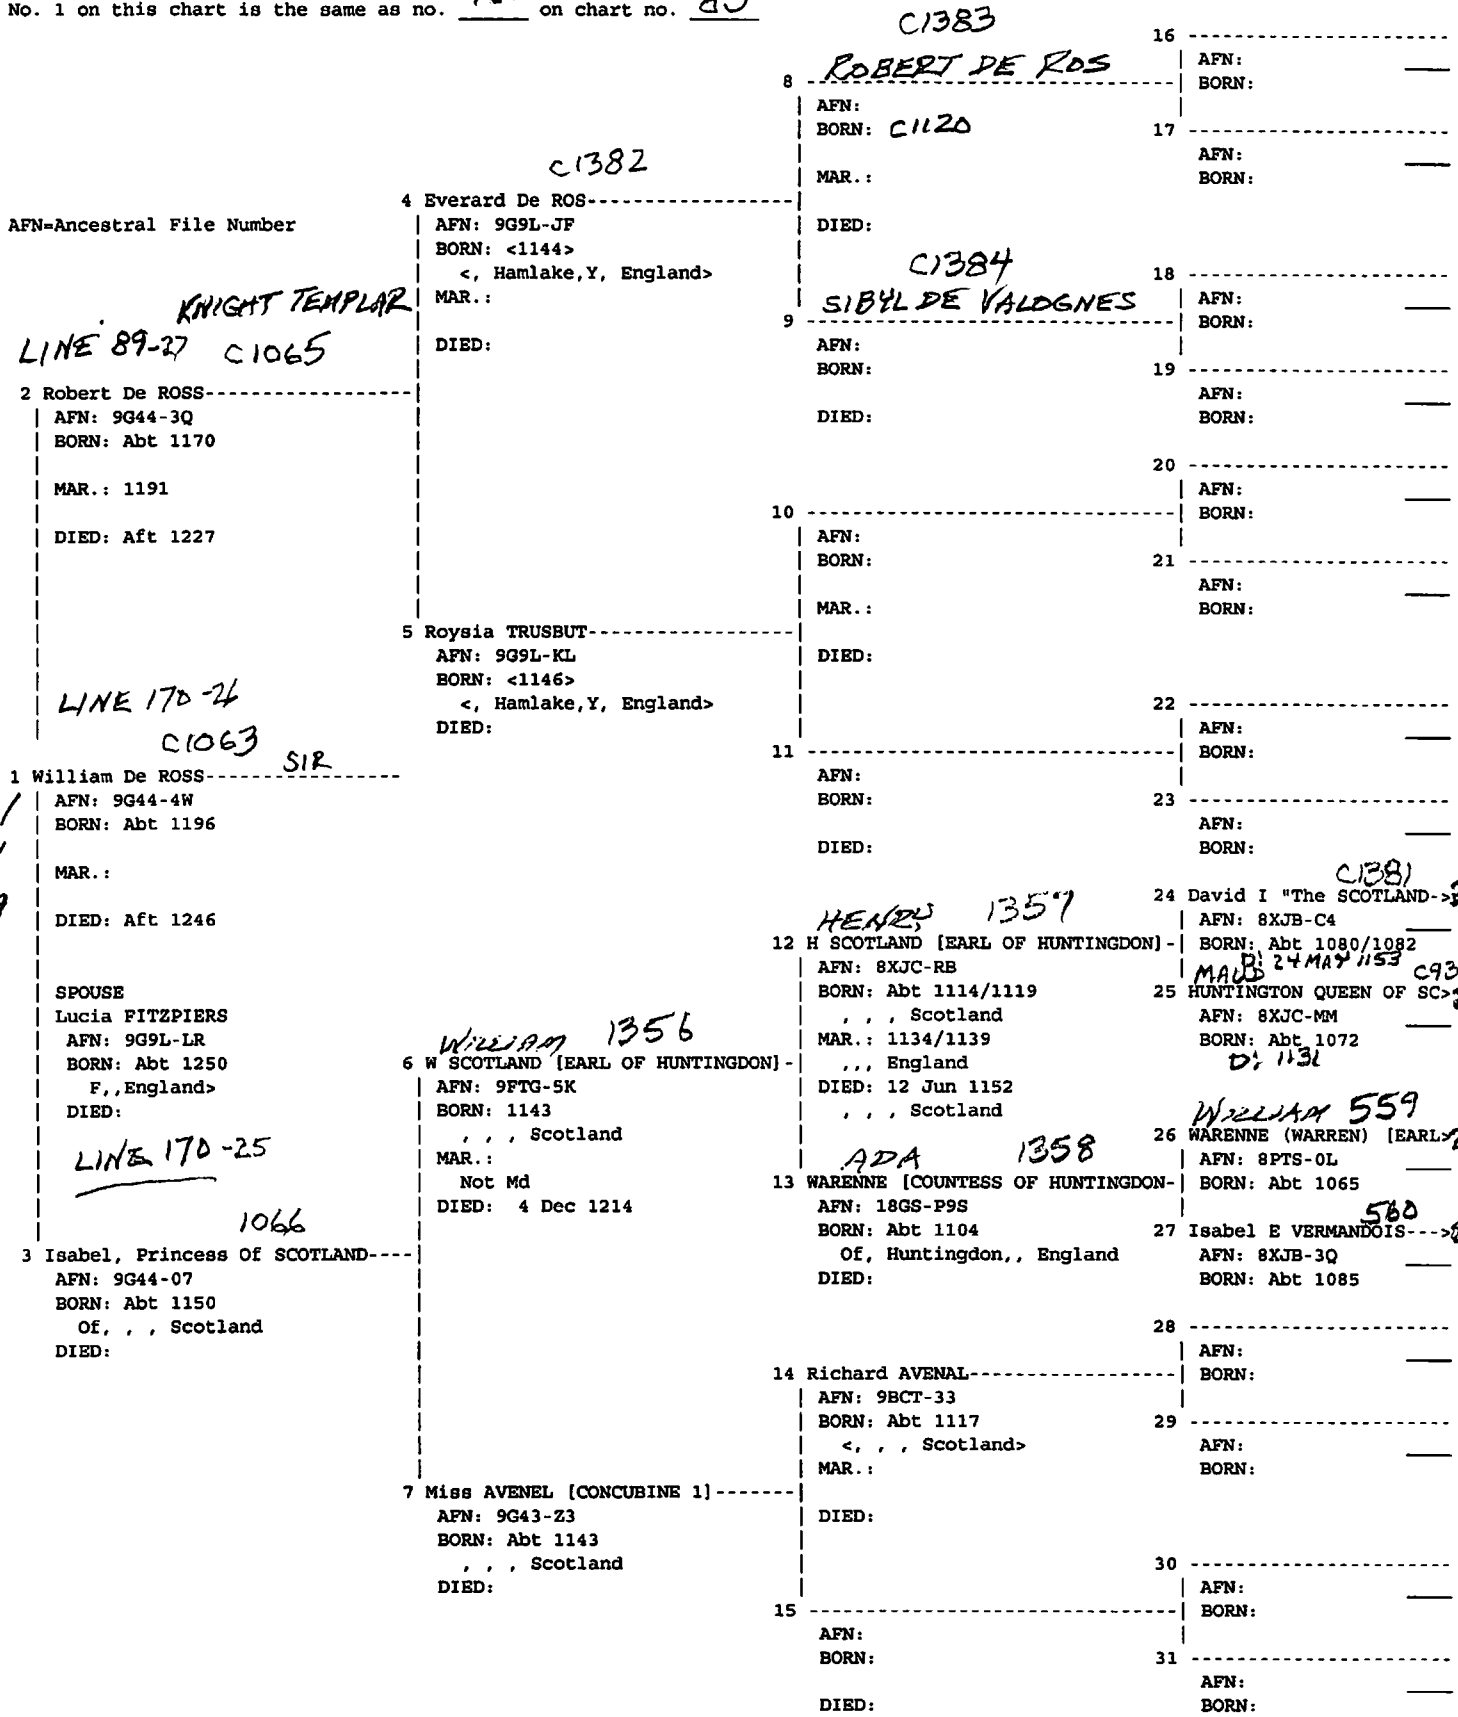

No. 1 on this chart is the same as no. 6 on chart no. 54

AFN=Ancestral File Number	Name	AFN	BORN	DIED	Other Info
16	Edmund BOYS	10P9-RX6	Abt 1243		
8	Thomas BOYS	10P9-9B2	Abt 1280		Of, Deal, Kent, England
17	Mary	10P9-99T	Abt 1245		
4	John BOYS	10P9-97F	Abt 1307		Of, G., England
9	Margaretta De BONYNGTON	10P9-967	Abt 1282		Of, G., England
2	William BOYS	10P9-94S	Abt 1350		Of, G., England
5	Sarah	10P9-93L	Abt 1330		Of, G., England
1	John BOYS	10P9-916	Abt 1400		Of, G., England
3	Jane COLES	10P9-900	Abt 1375	1425	Of, G., England
6					
7					
10					
11					
12					
13					
14					
15					
18					
19					
20					
21					
22					
23					
24					
25					
26					
27					
28					
29					
30					
31					

C867
ISABEL
326

C 968

No. 1 on this chart is the same as no. 10 on chart no. 85