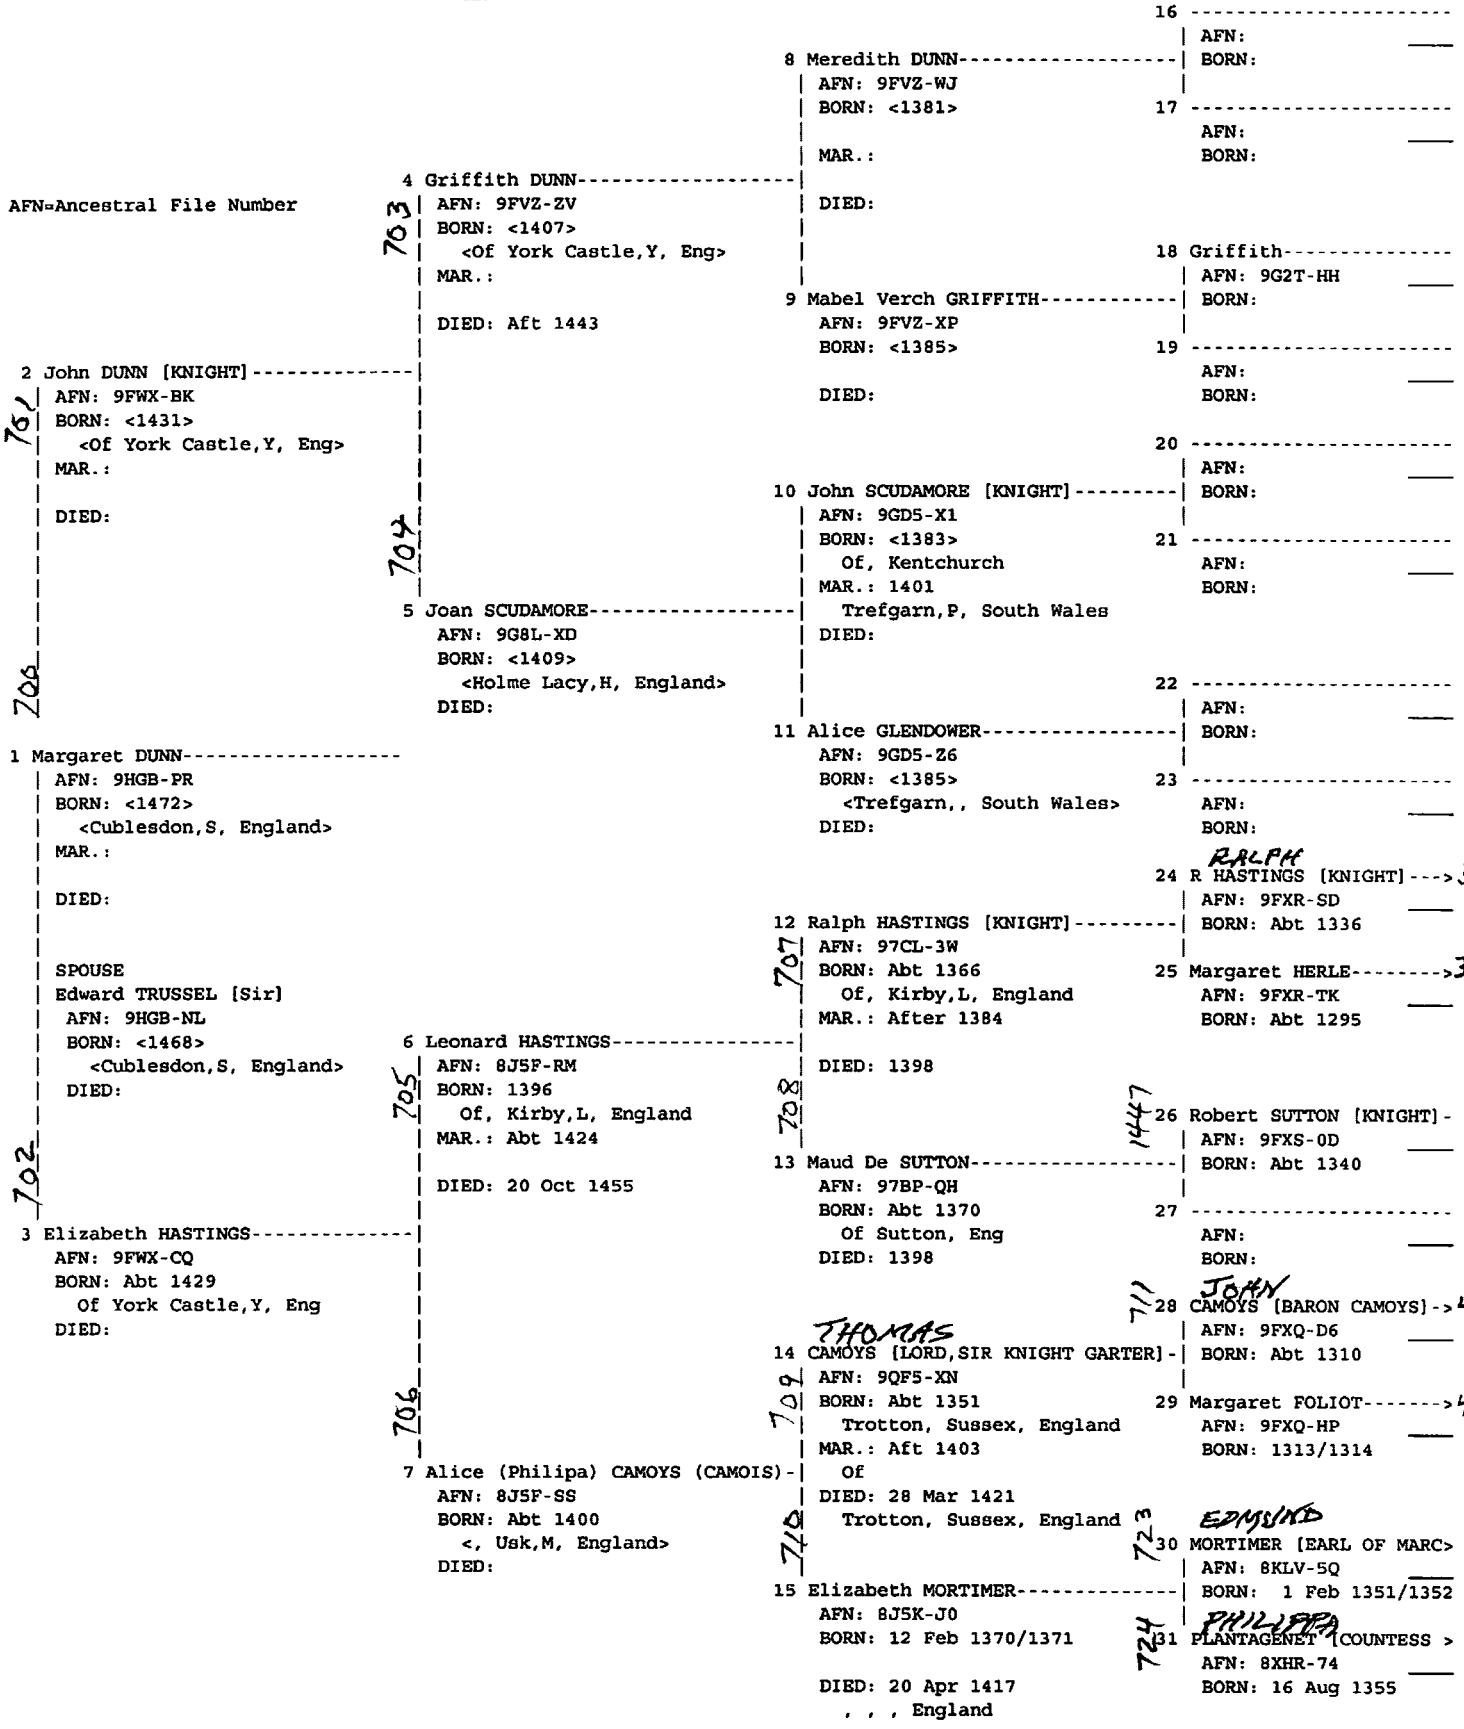

No. 1 on this chart is the same as no. 15 on chart no. 363