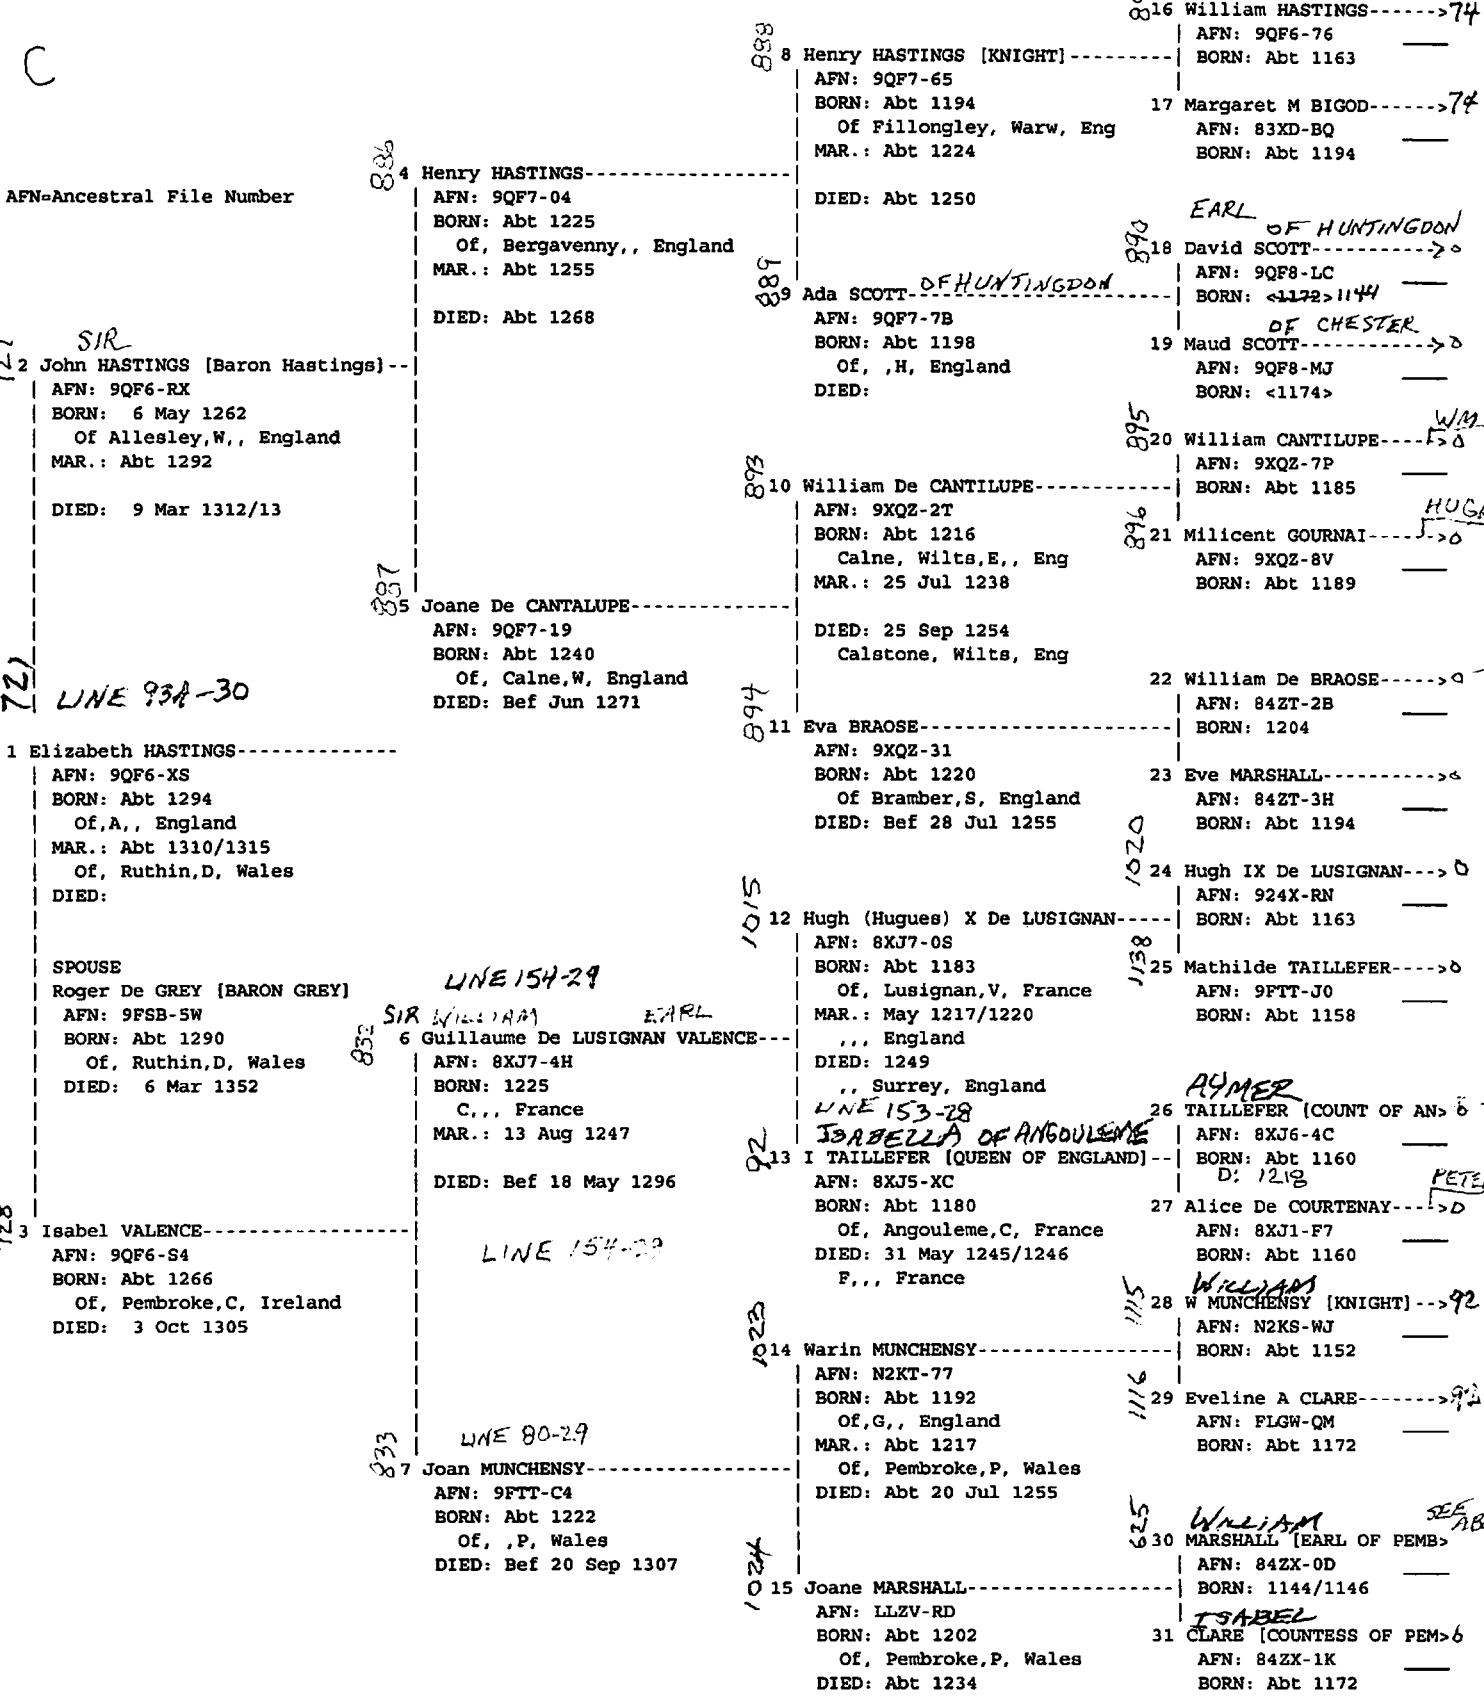

No. 1 on this chart is the same as no. 7 on chart no. 61

AFN=Ancestral File Number

C

727

SIR

727

LINE 93A-30

728