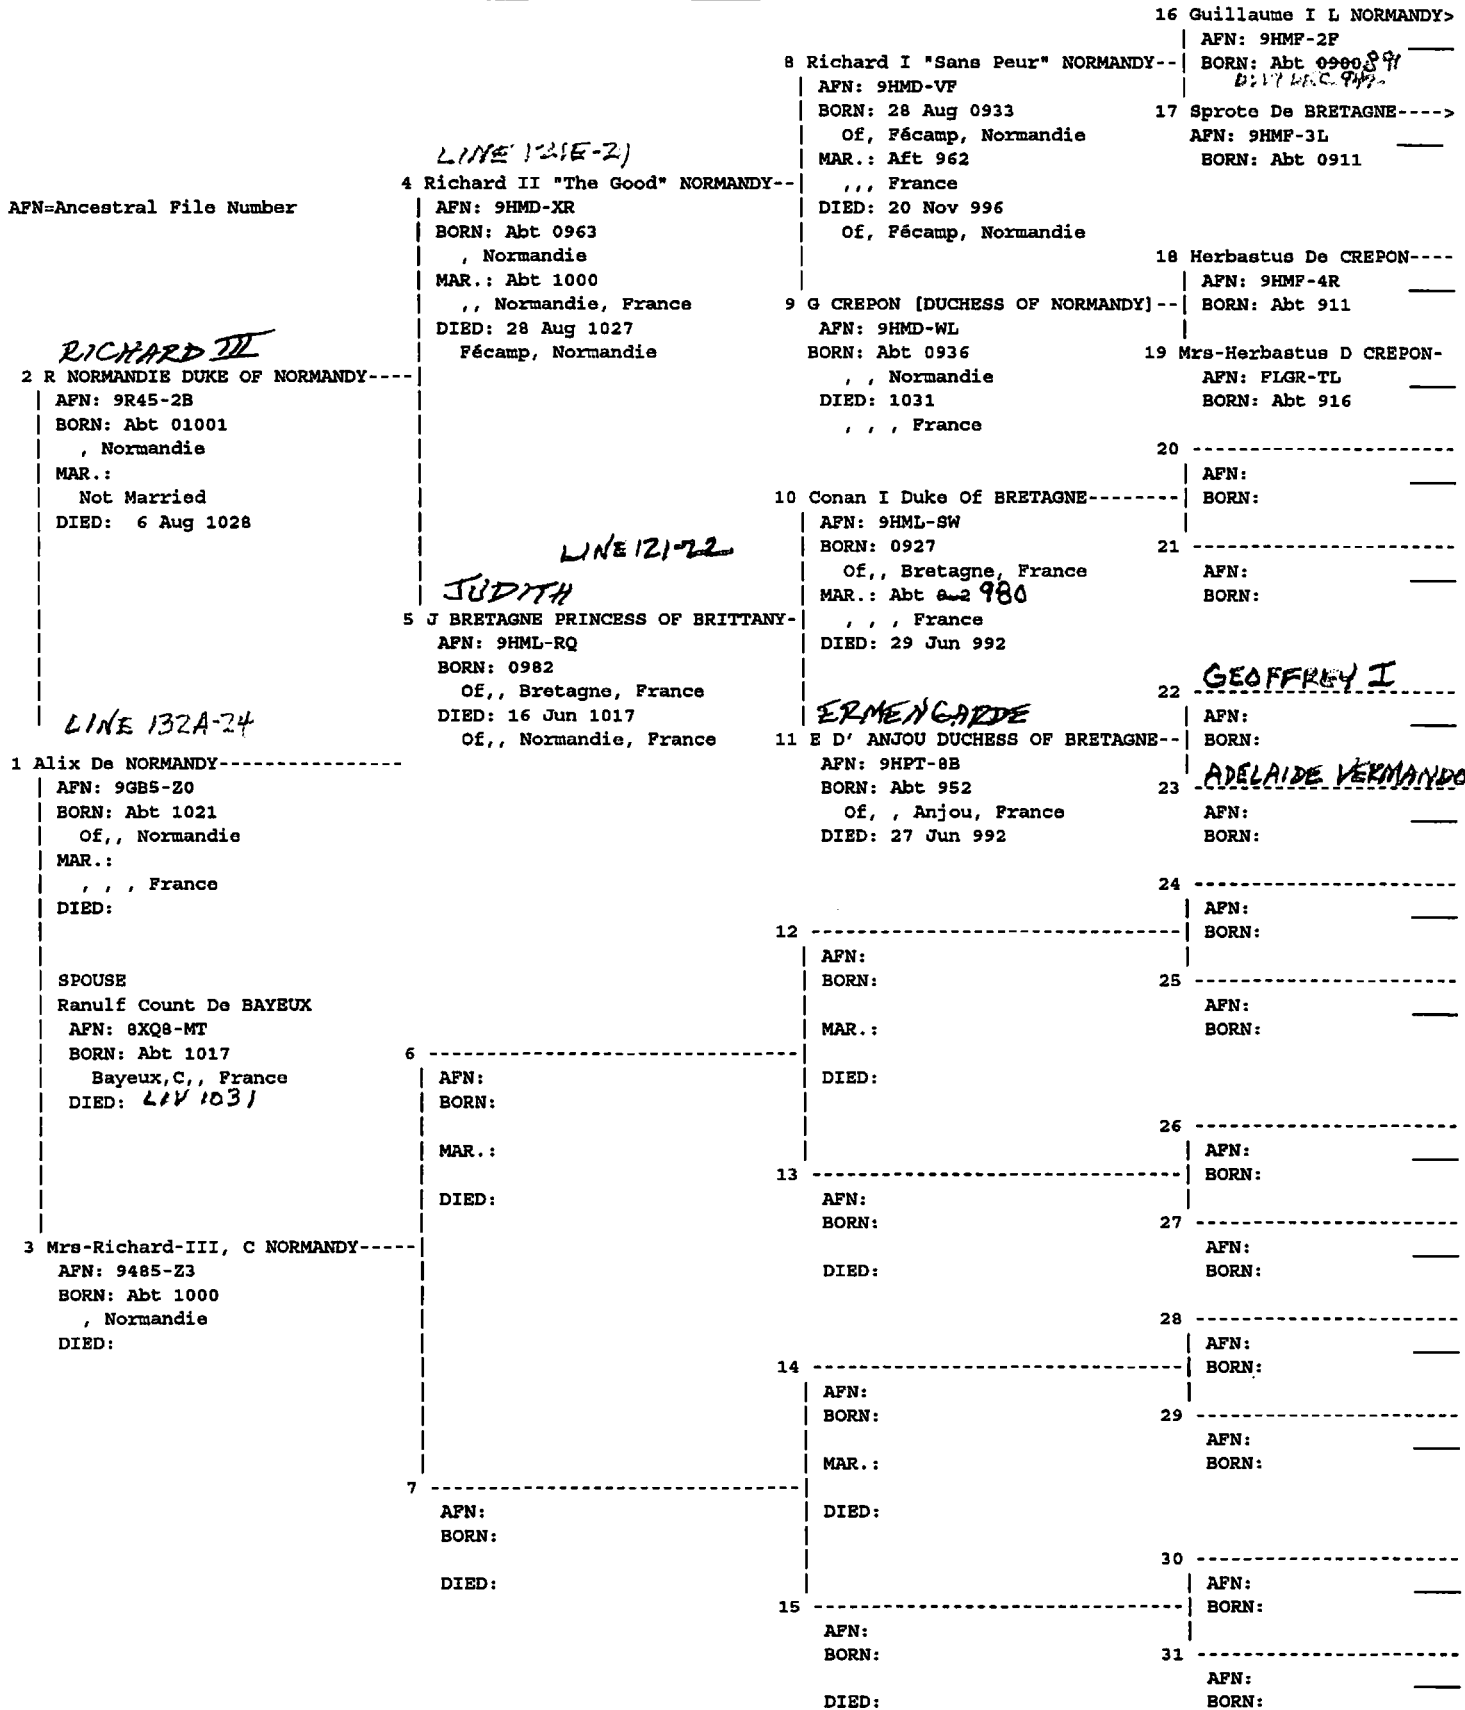

No. 1 on this chart is the same as no. 25 on chart no. 203