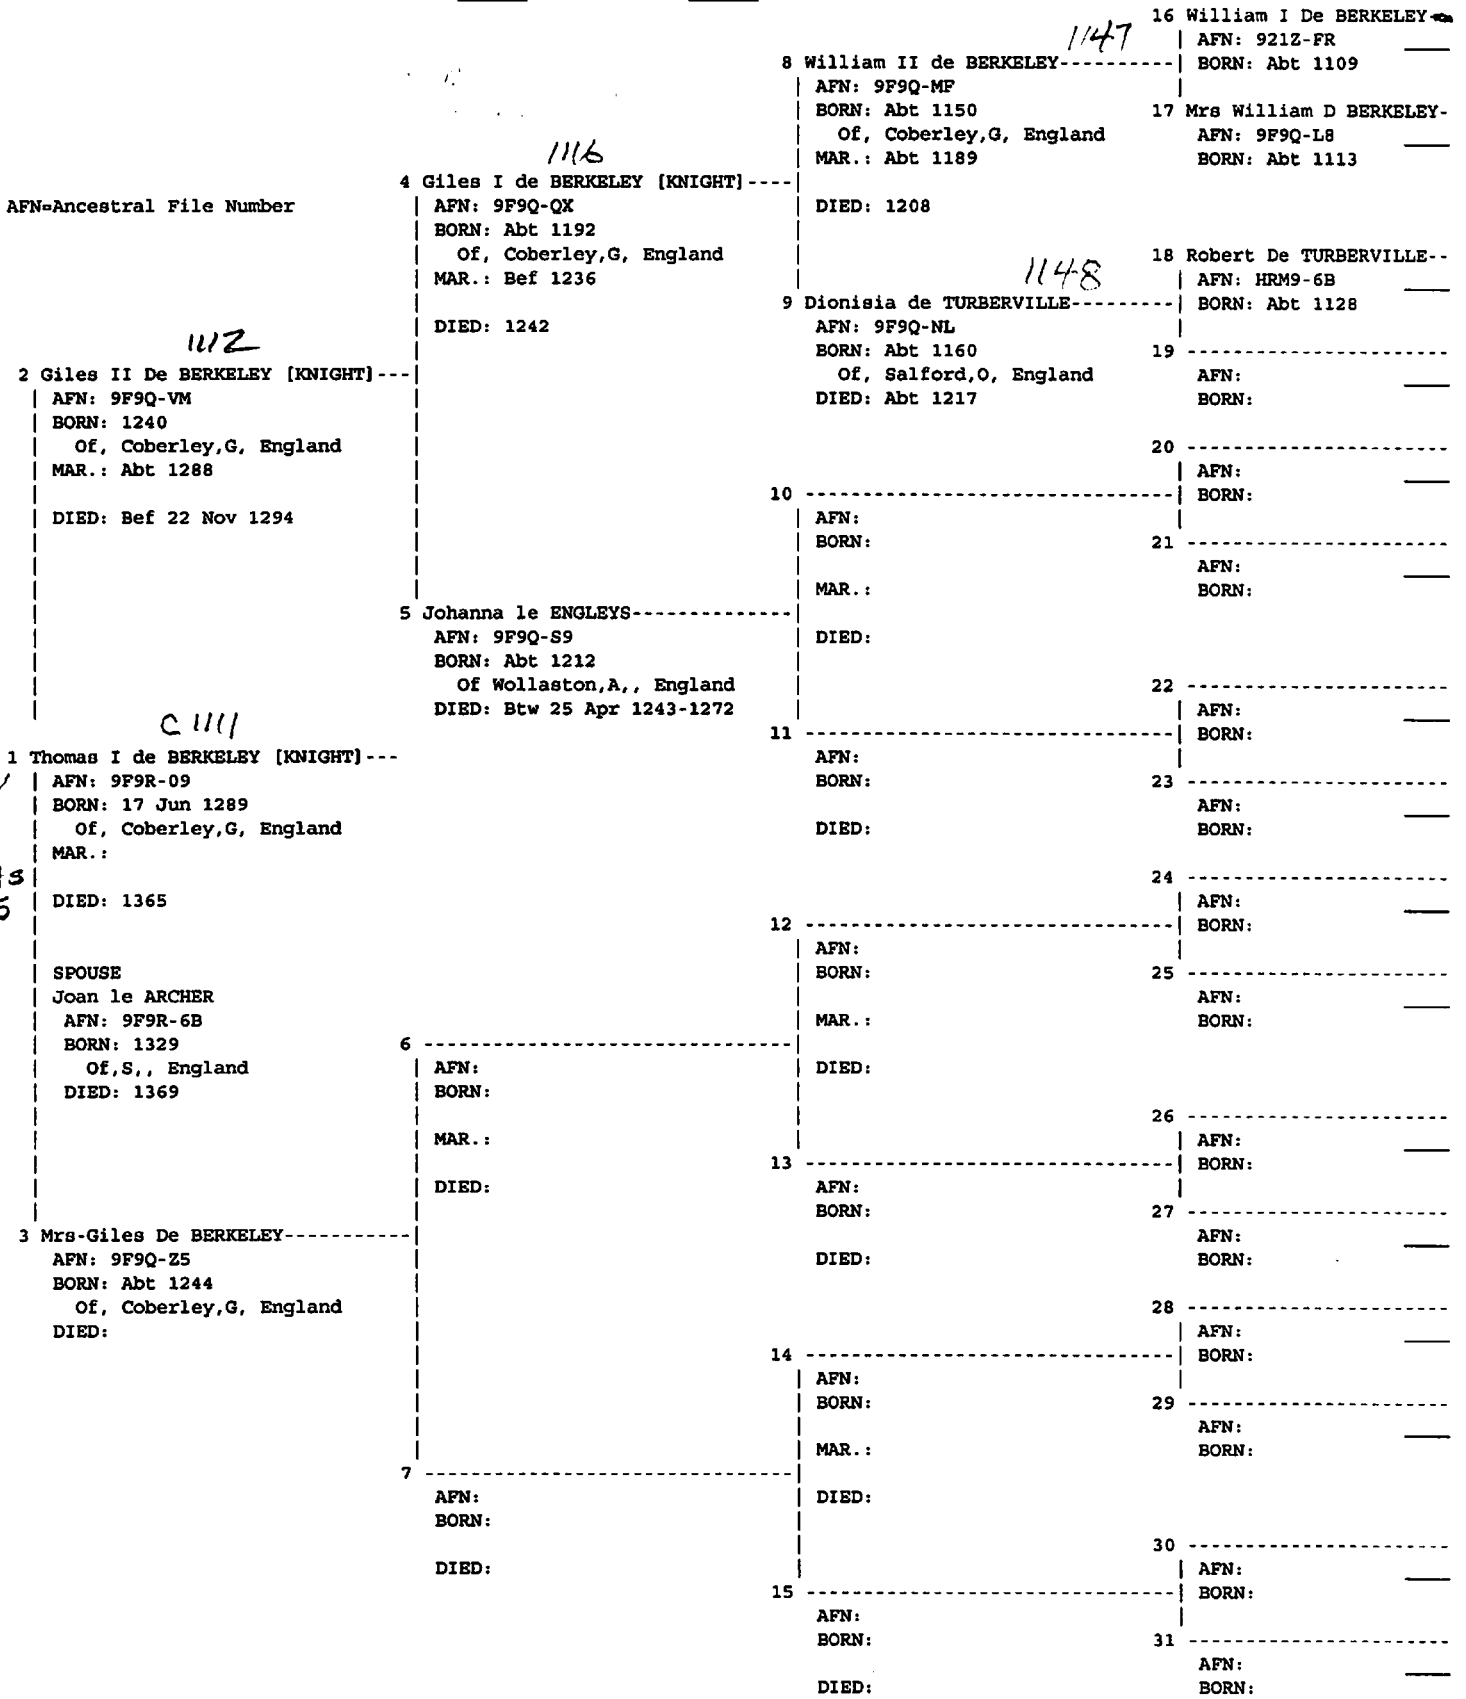

WALES
LINE 234A-32
C 1120

No. 1 on this chart is the same as no. 2 on chart no. 80

60

No. 1 on this chart is the same as no. 24 on chart no. 84

GEOFF
1006-

No. 1 on this chart is the same as no. 15 on chart no. 89