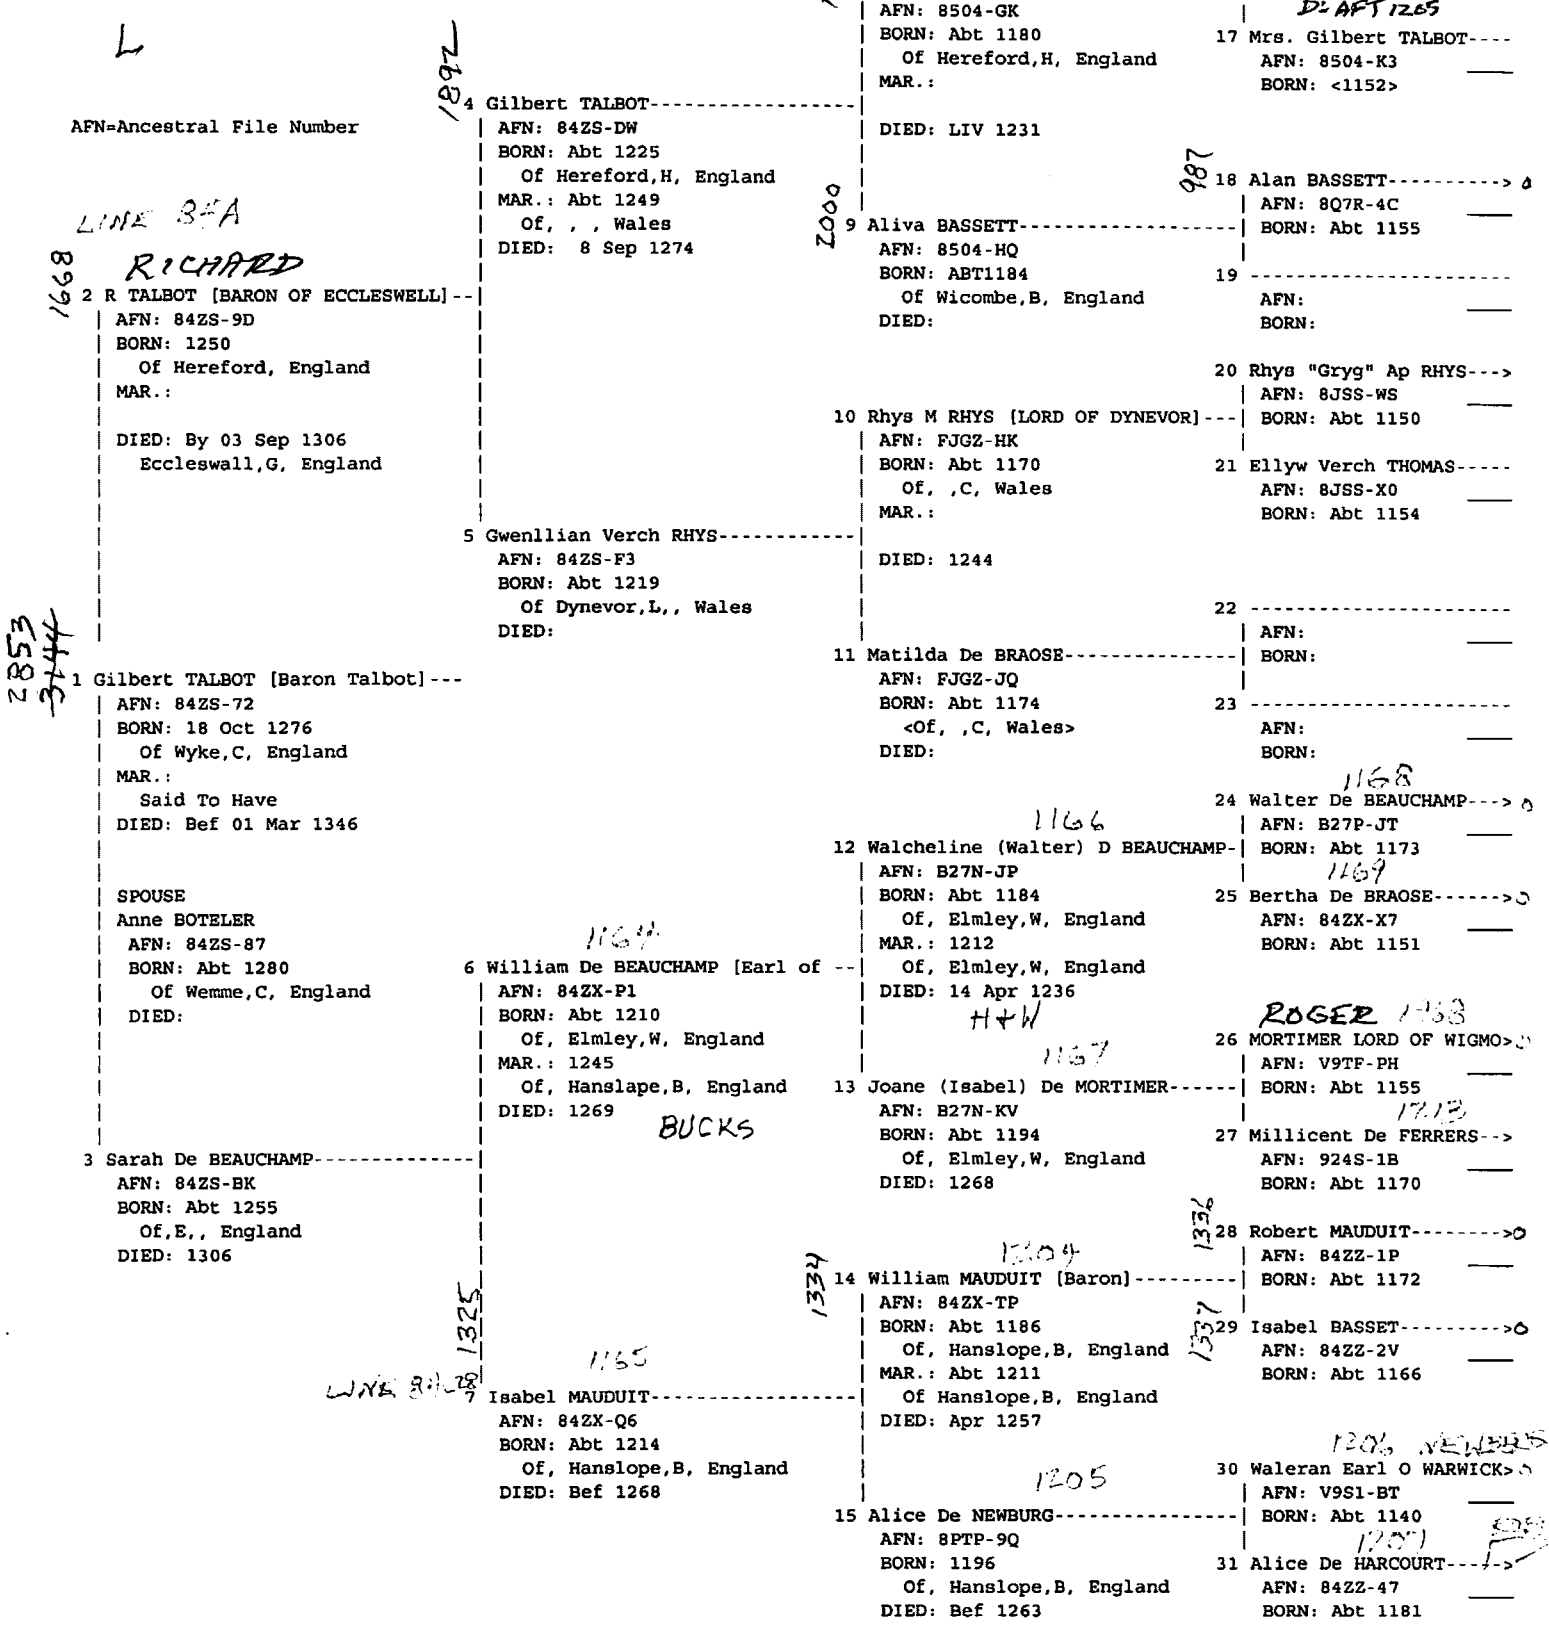

No. 1 on this chart is the same as no. 53 on chart no. 122

AFN=Ancestral File Number