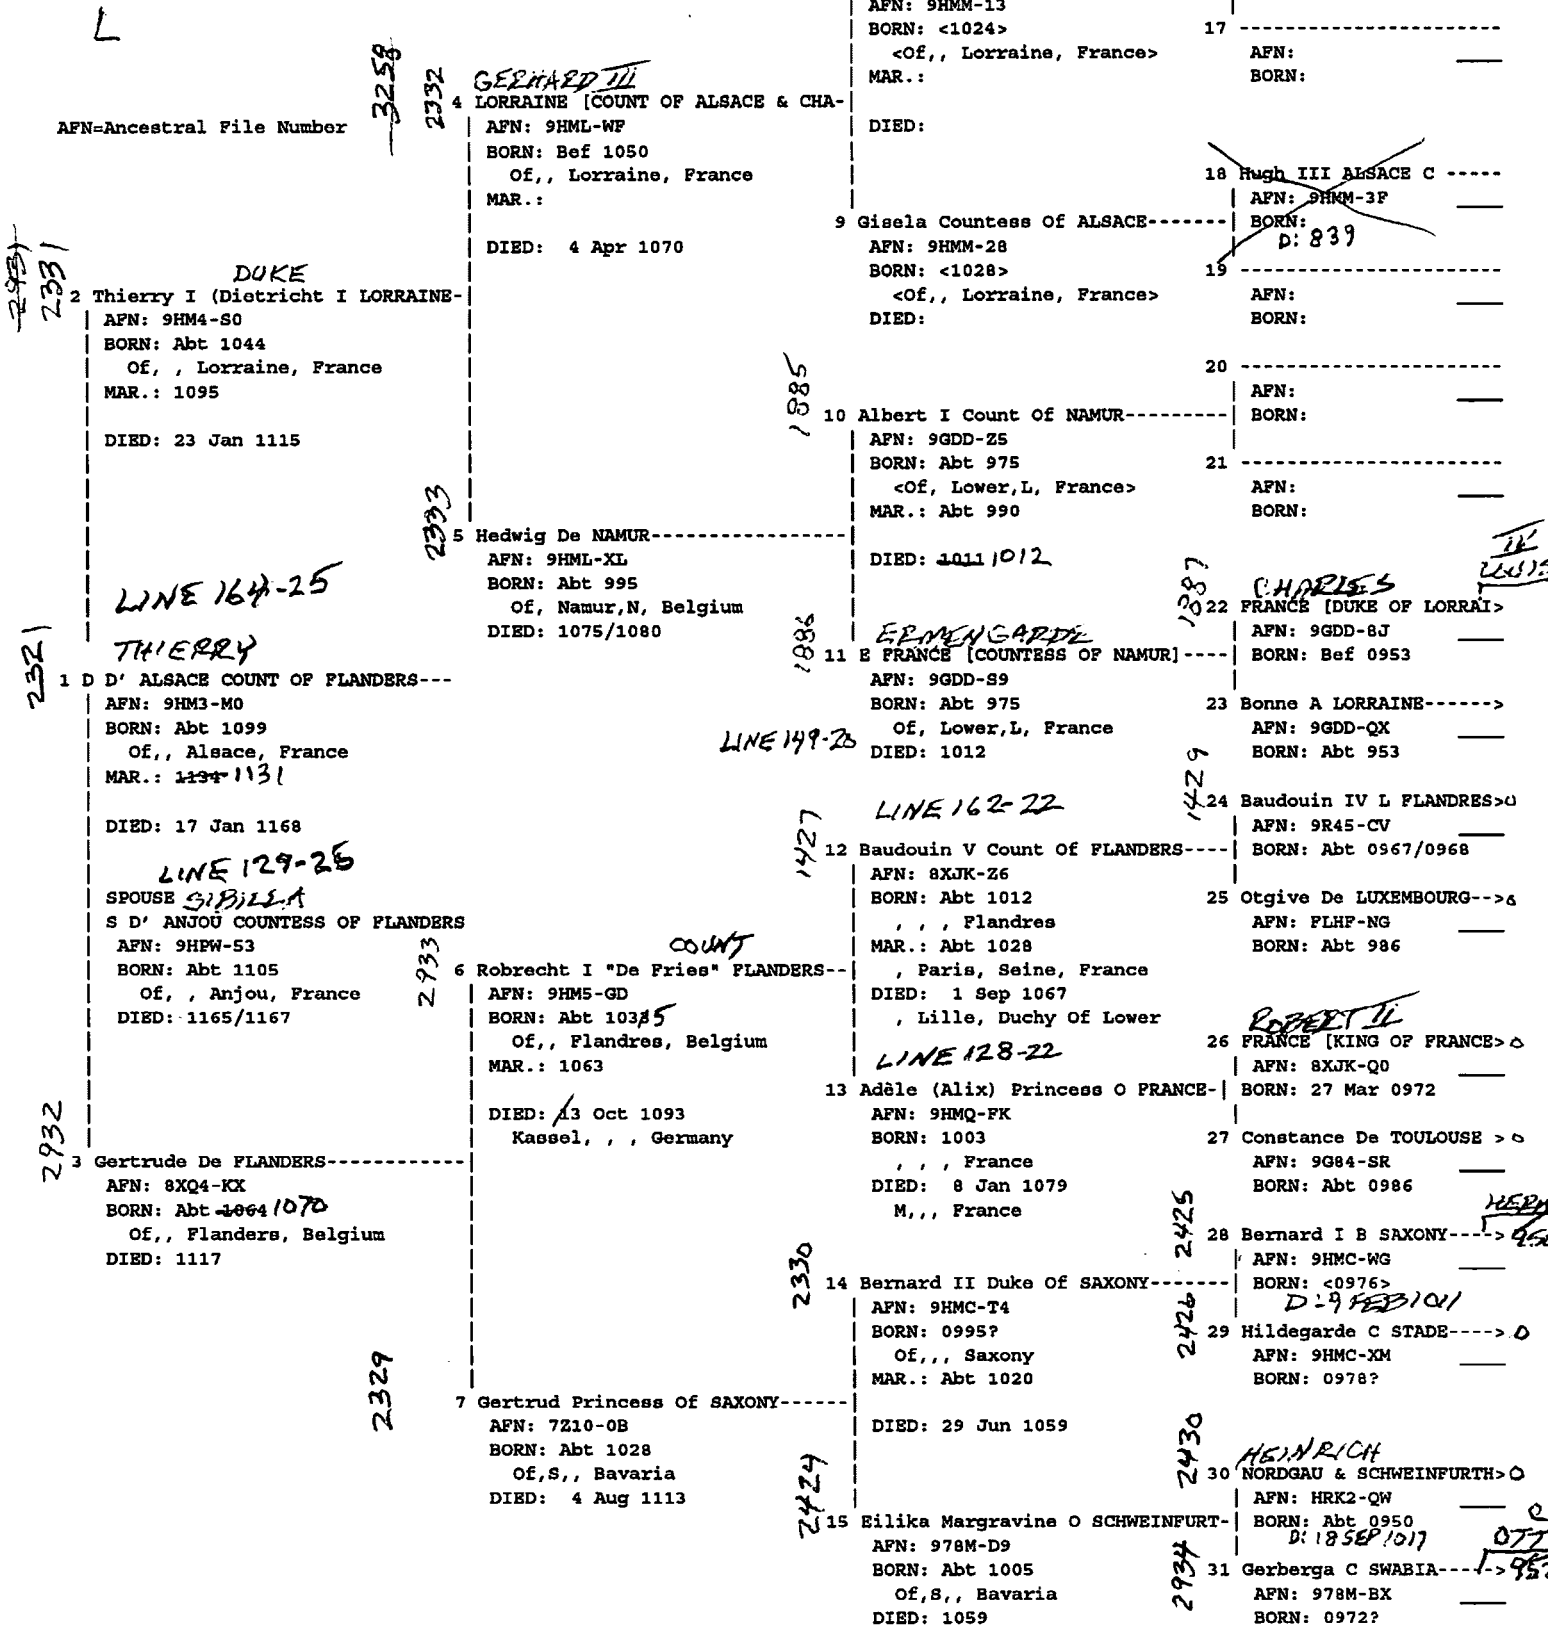

31-----
AFN:
BORN:

HUGH
1125

No. 1 on this chart is the same as no. _____ on chart no. _____

AFN=Ancestral File Number

No. 1 on this chart is the same as no. _____ on chart no. _____

No. 1 on this chart is the same as no. _____ on chart no. _____