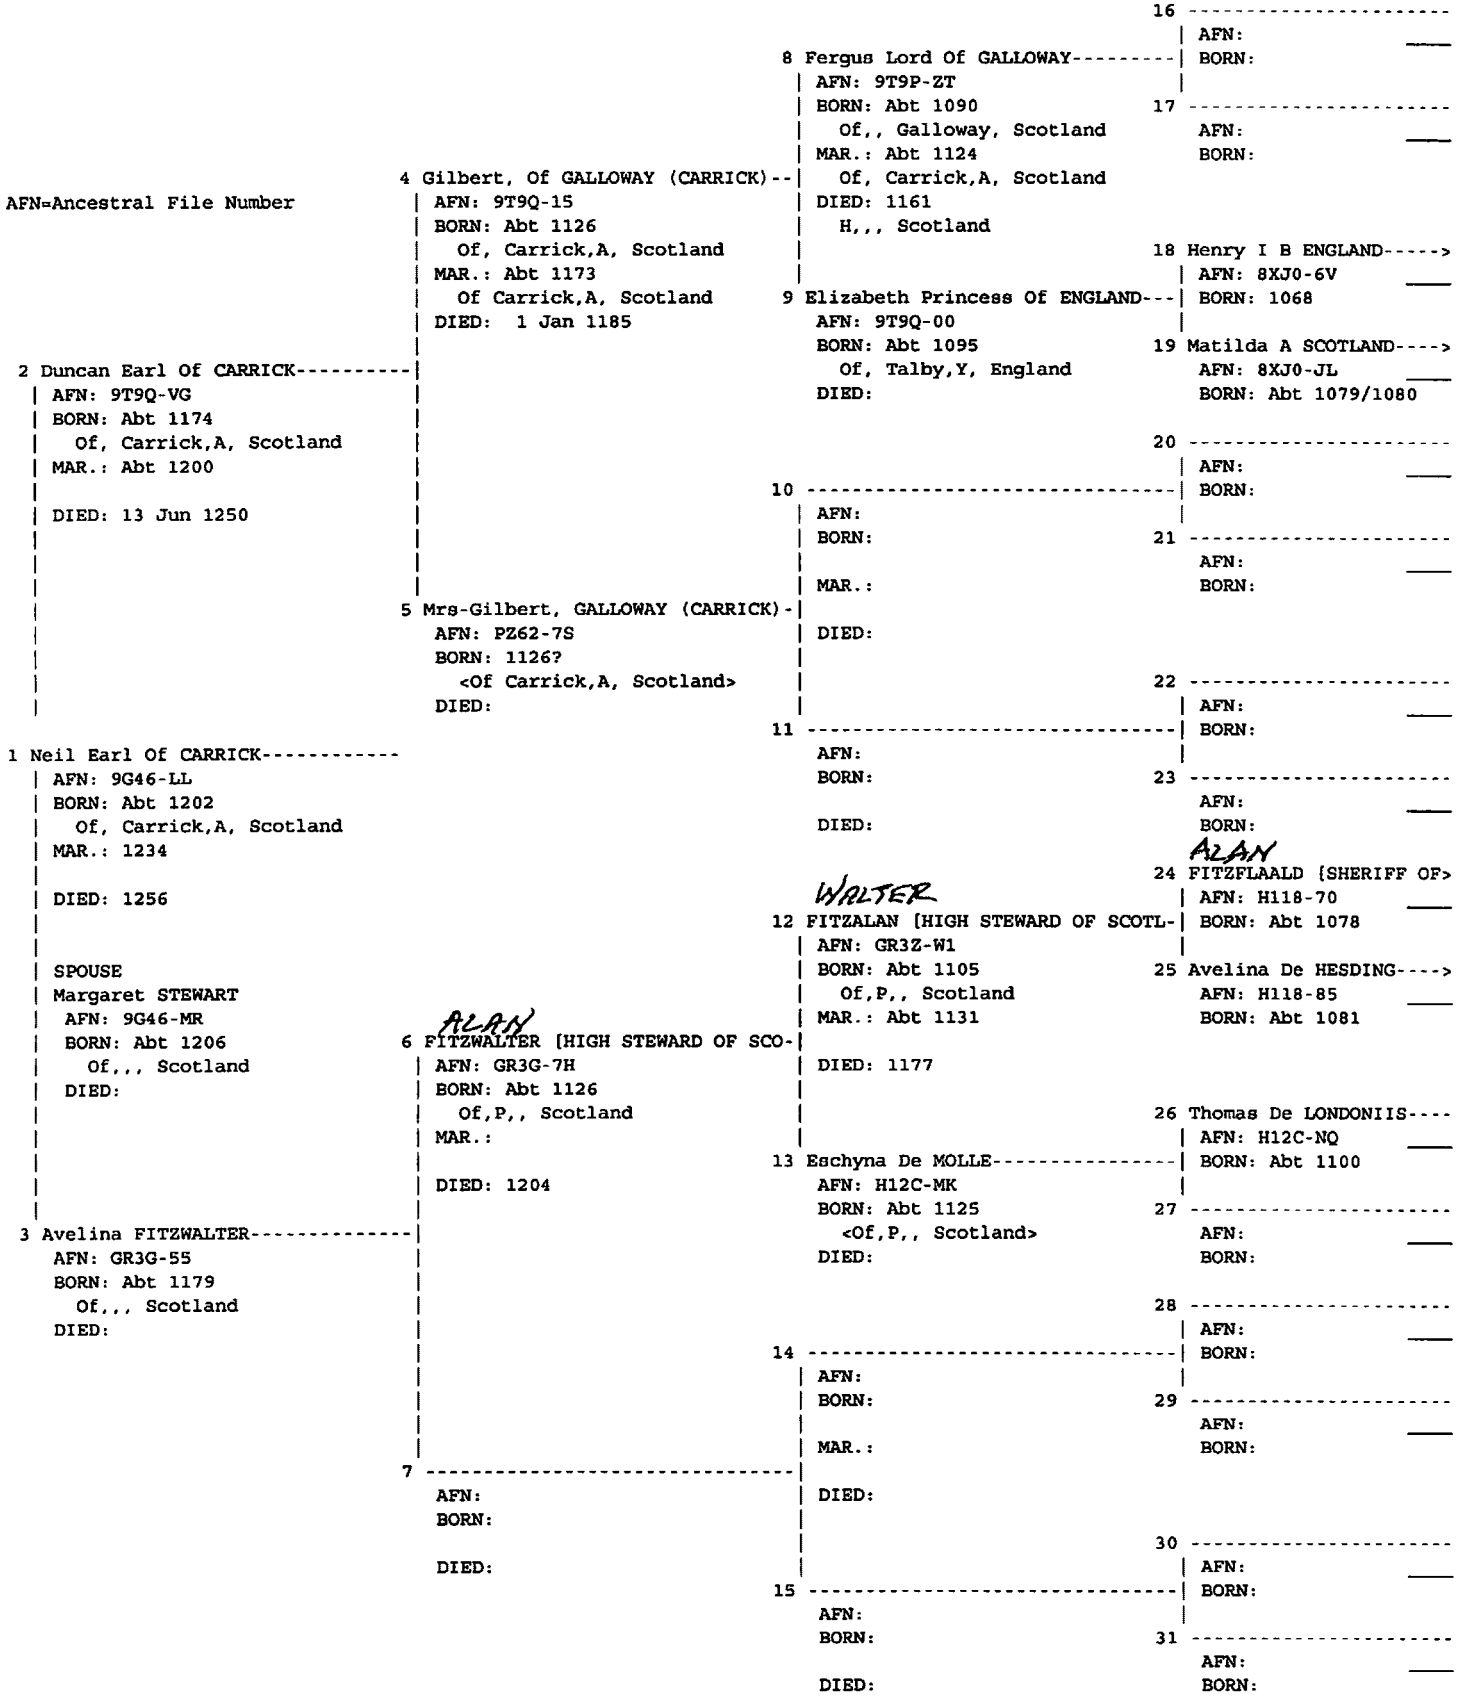

No. 1 on this chart is the same as no. 14 on chart no. 219