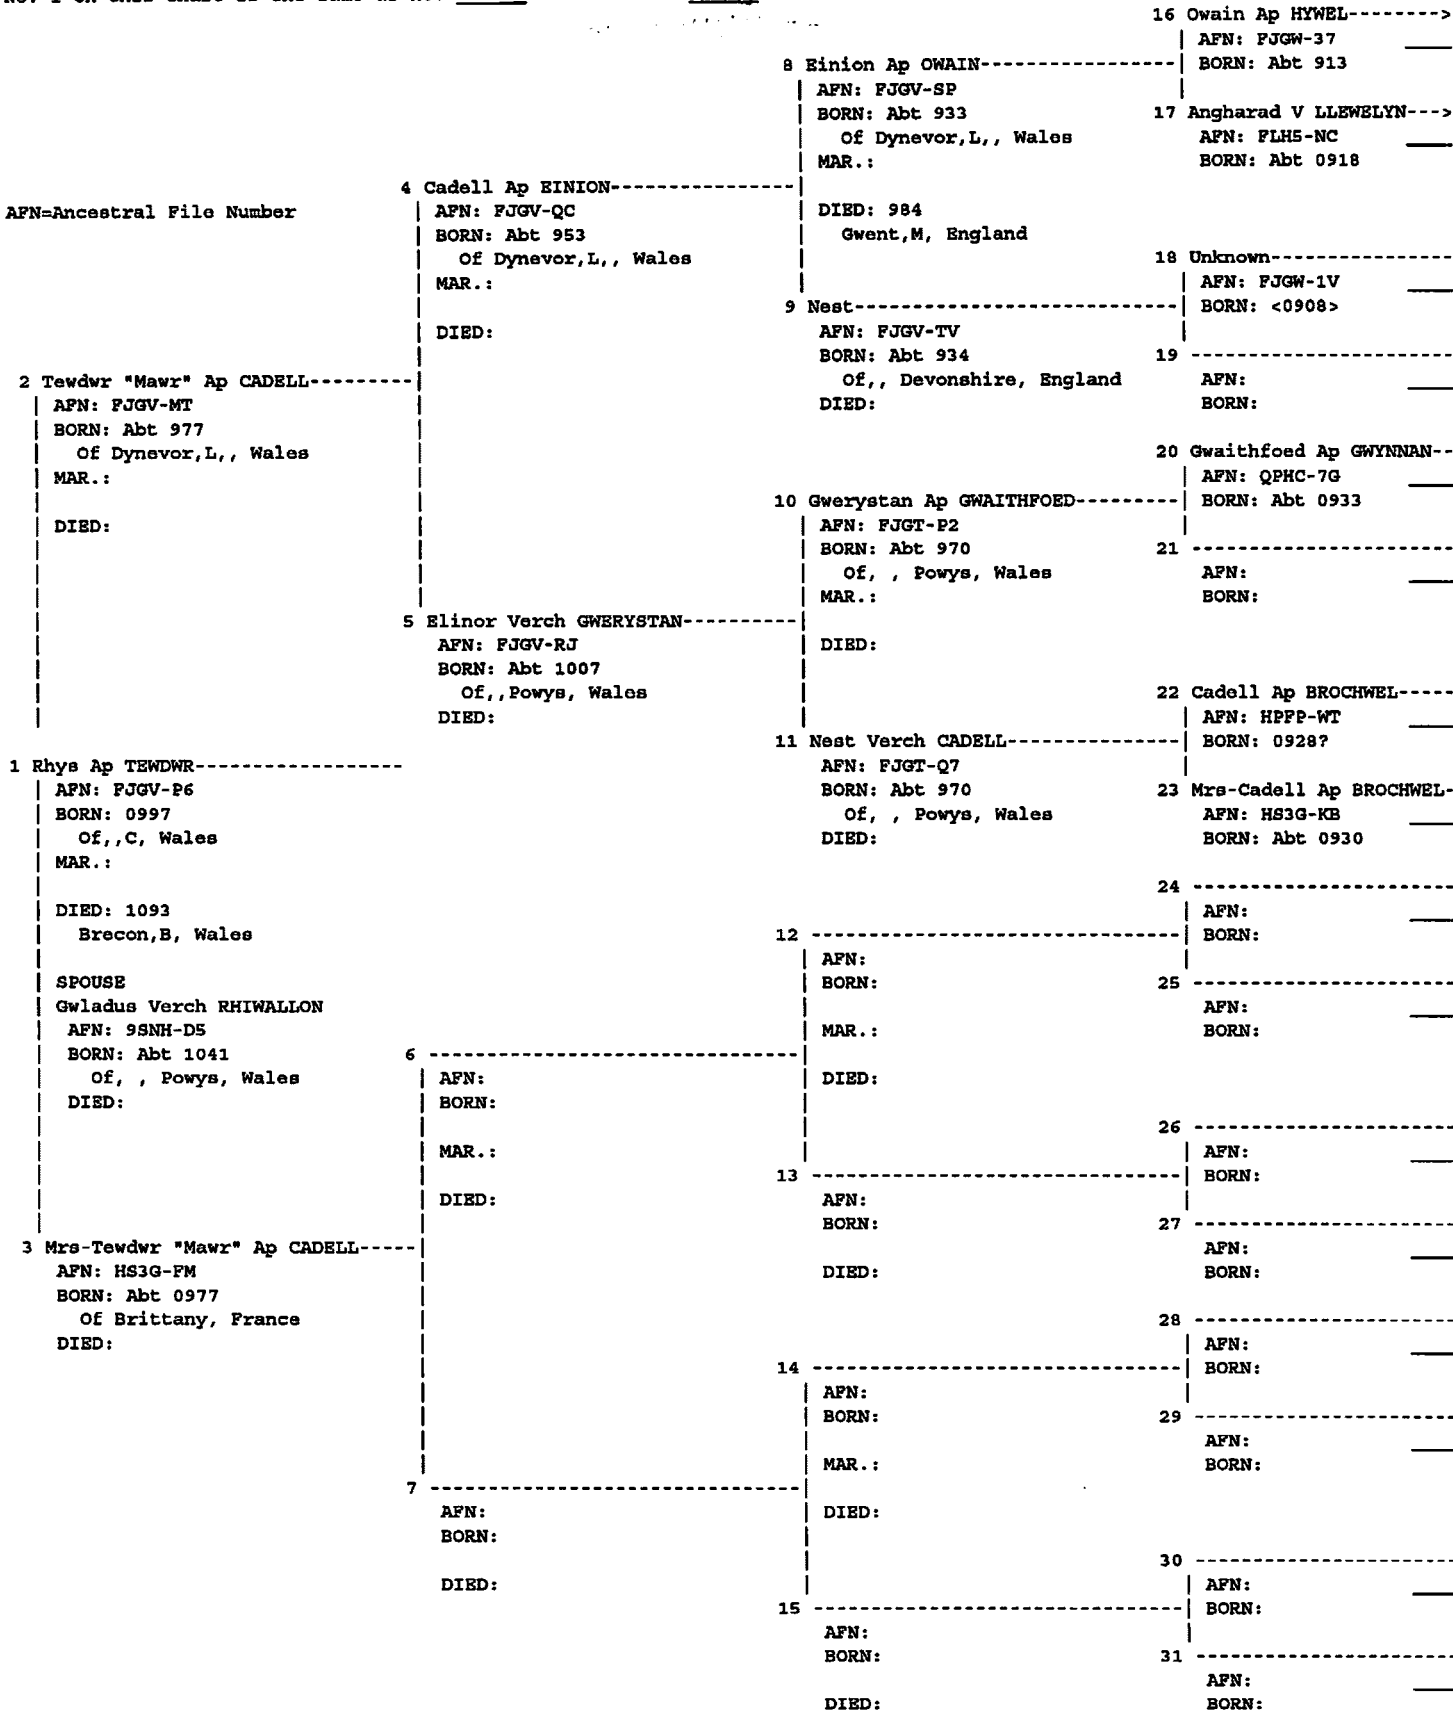

No. 1 on this chart is the same as no. 10 on chart no. 178