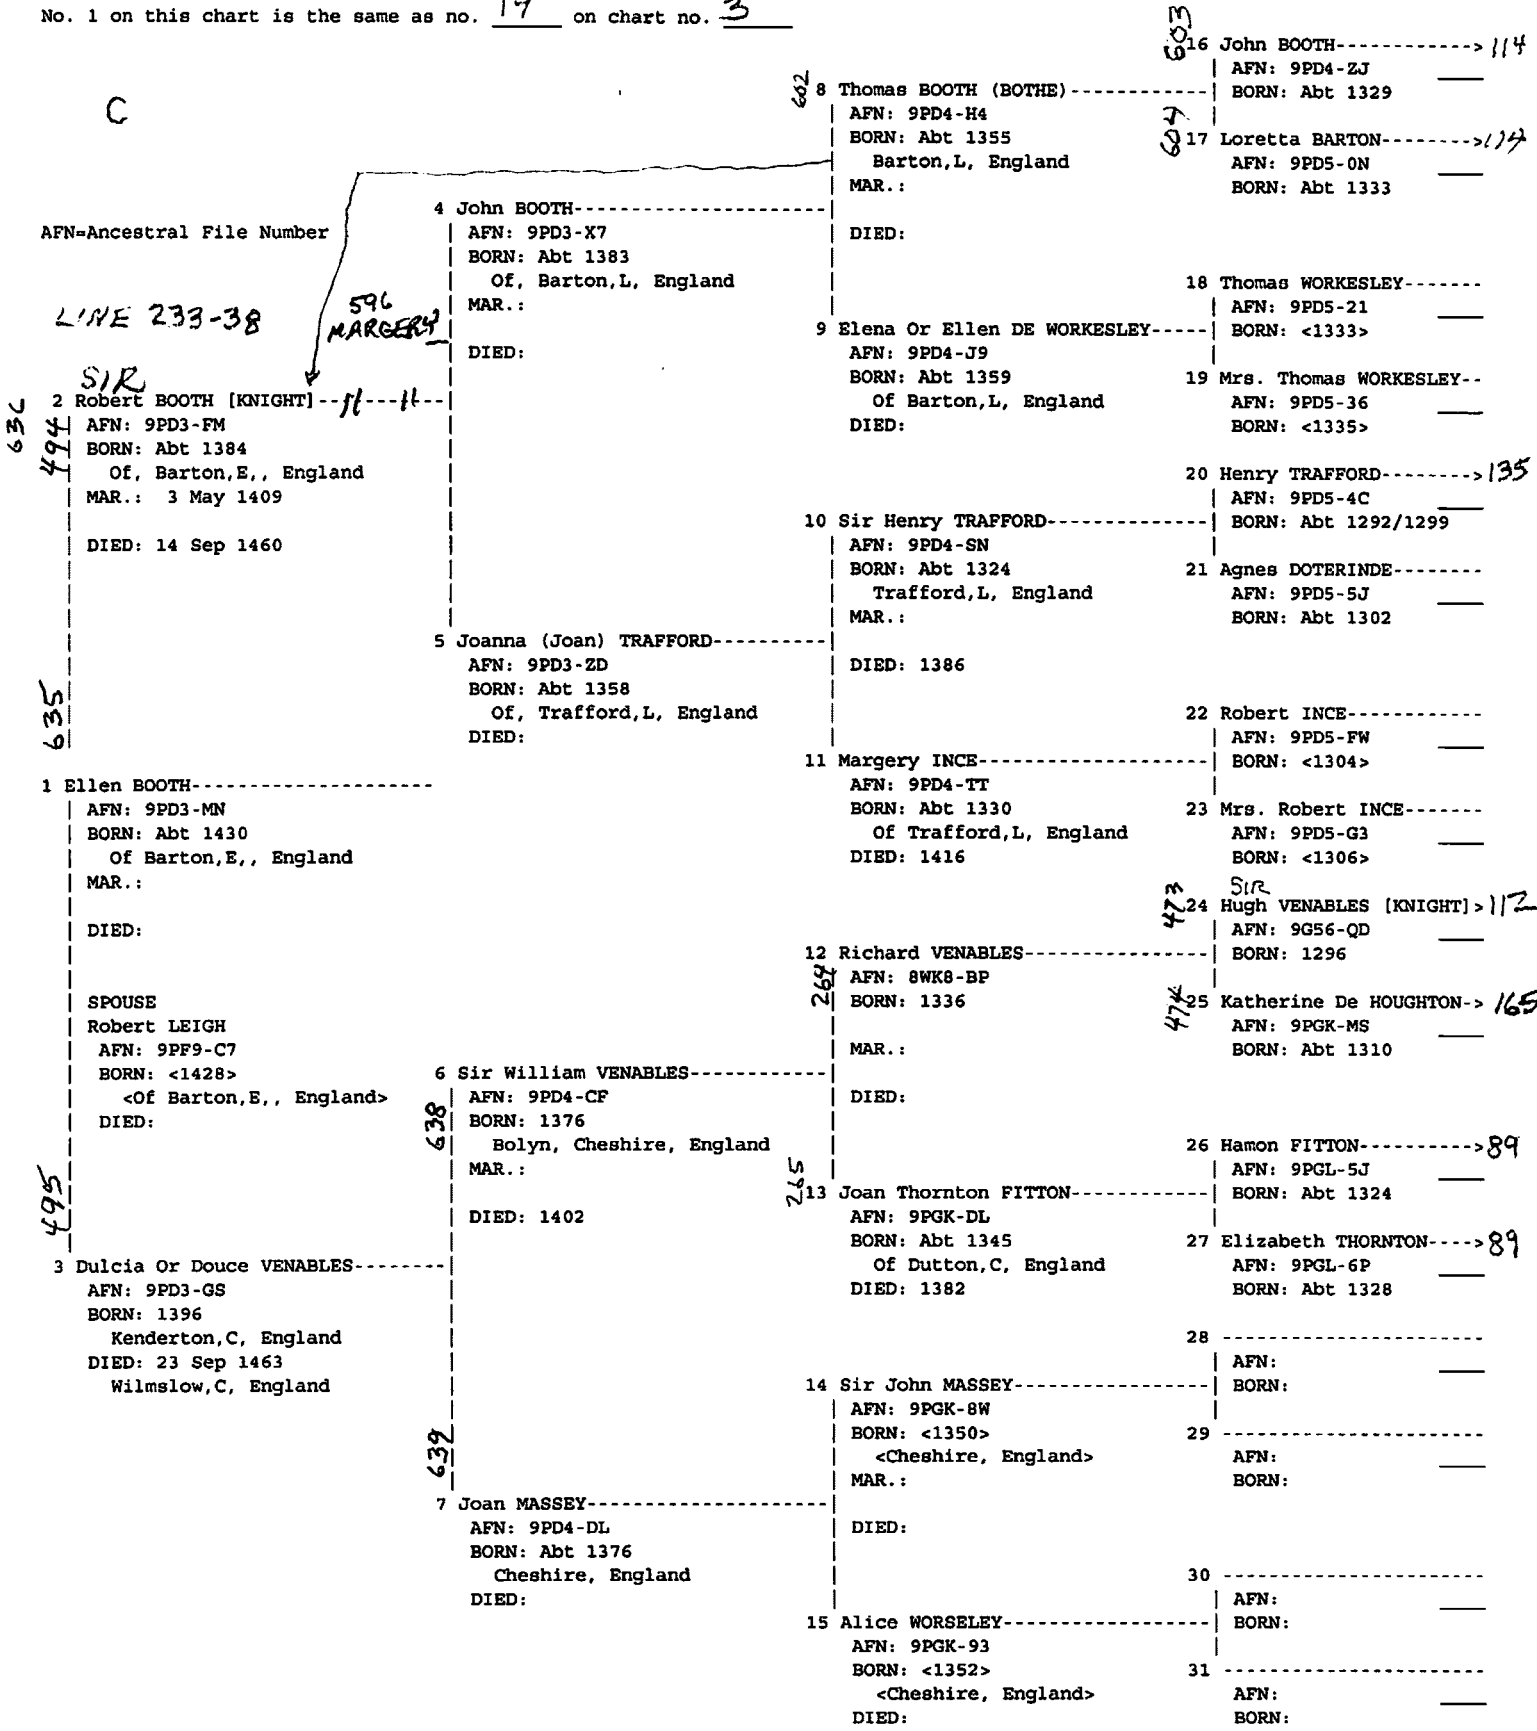

417
29 Katharine BANNISTER-----> 91
AFN: 9N28-5T
BORN: Abt 1323

SIR
30 William ENGLISH-----
AFN: 9N28-D2
BORN: Abt 1326

31 Mrs-William ENGLISH-----
AFN: HK9J-XM
BORN: <1329>

No. 1 on this chart is the same as no. 19 on chart no. 3