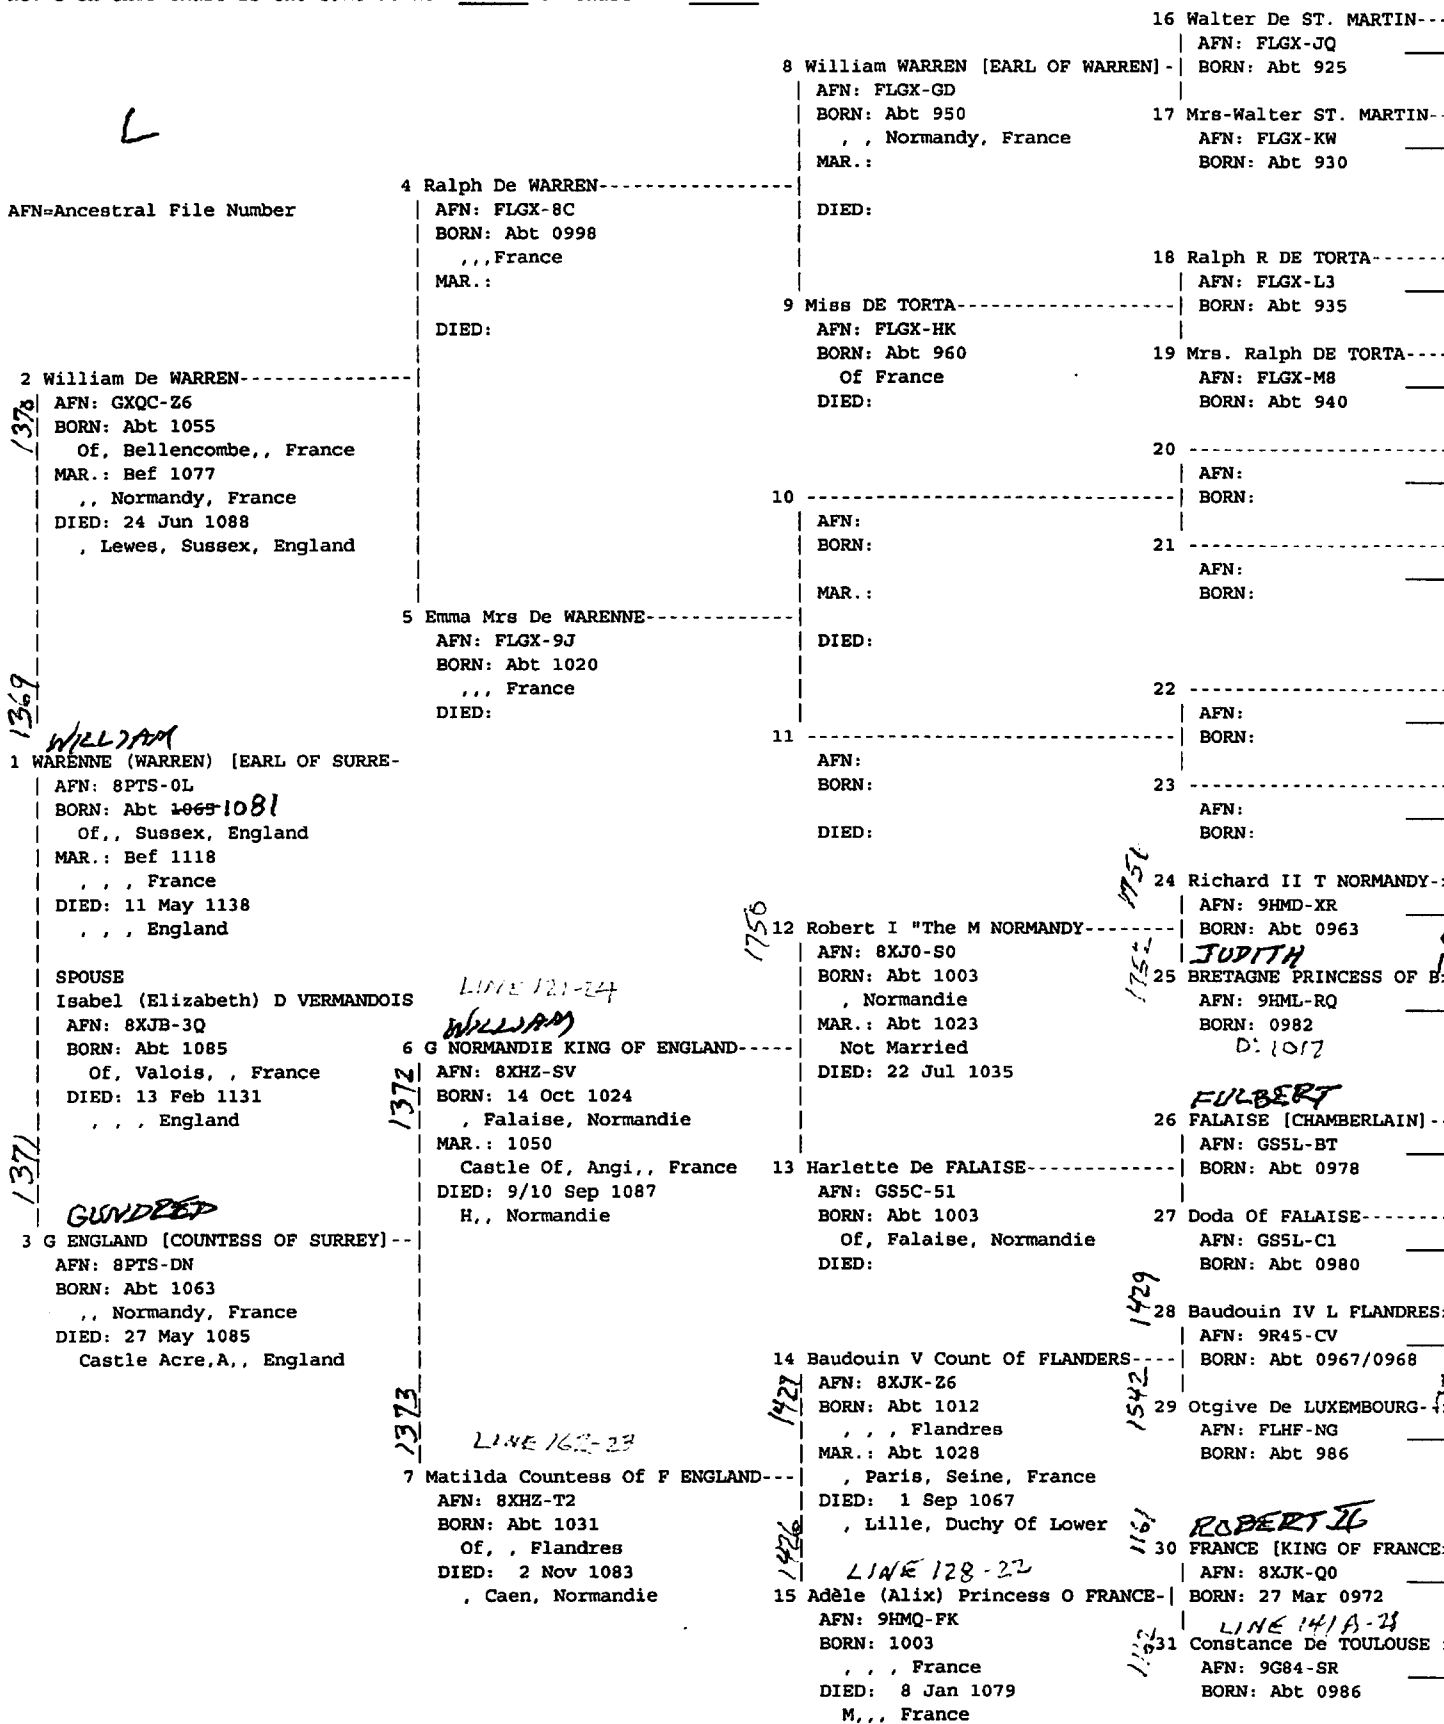

No. 1 on this chart is the same as no. _____ on chart no. _____

No. 1 on this chart is the same as no. _____ on chart no. _____

AFN=Ancestral File Number

LINE 121-25

398

GARCE

1931

2 Henry I "Beauclerc" K ENGLAND-----
 AFN: 8XJ0-6V
 BORN: 1068