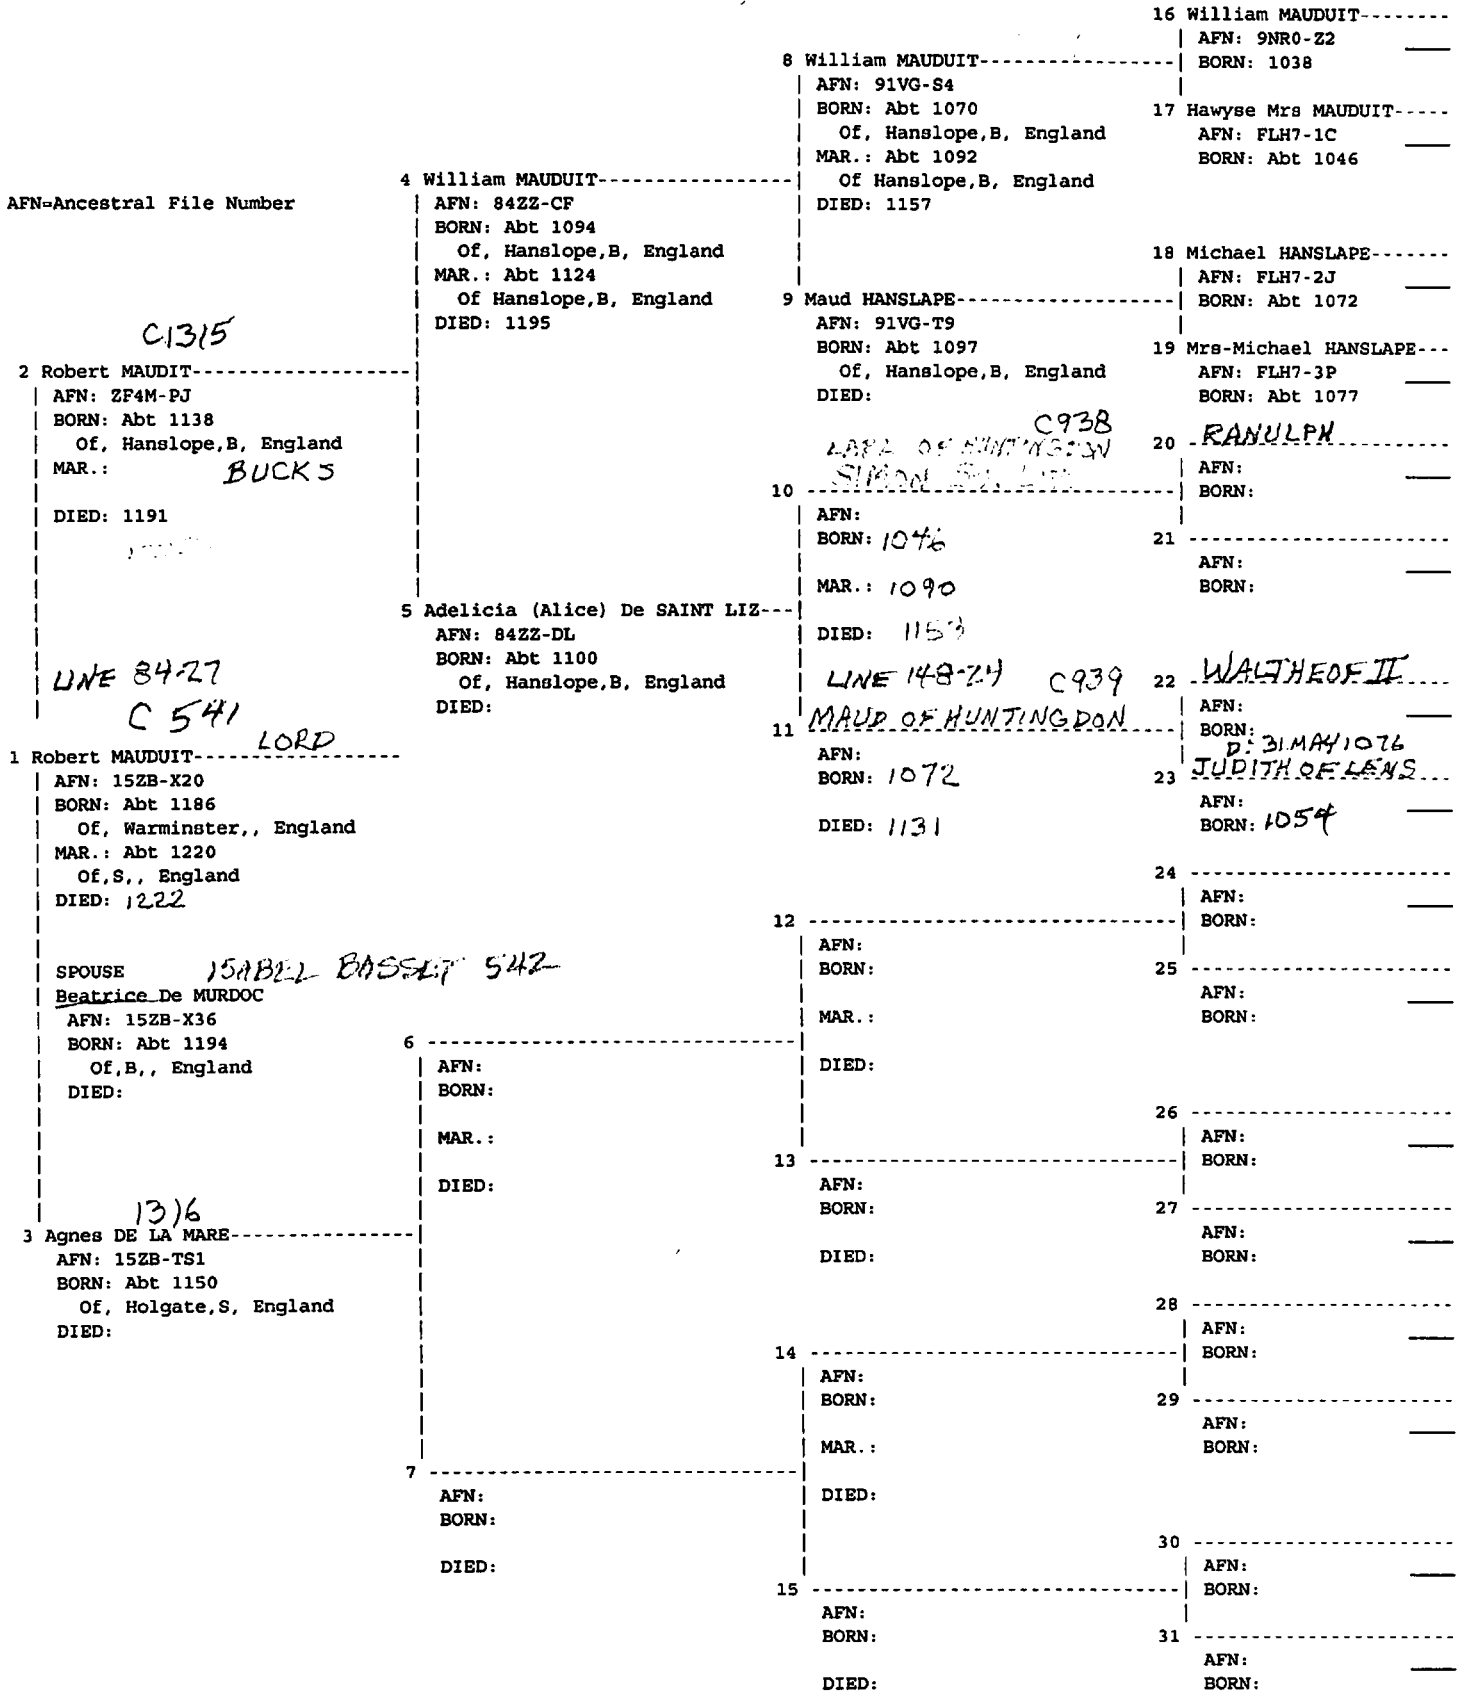

No. 1 on this chart is the same as no. 2 on chart no. 197