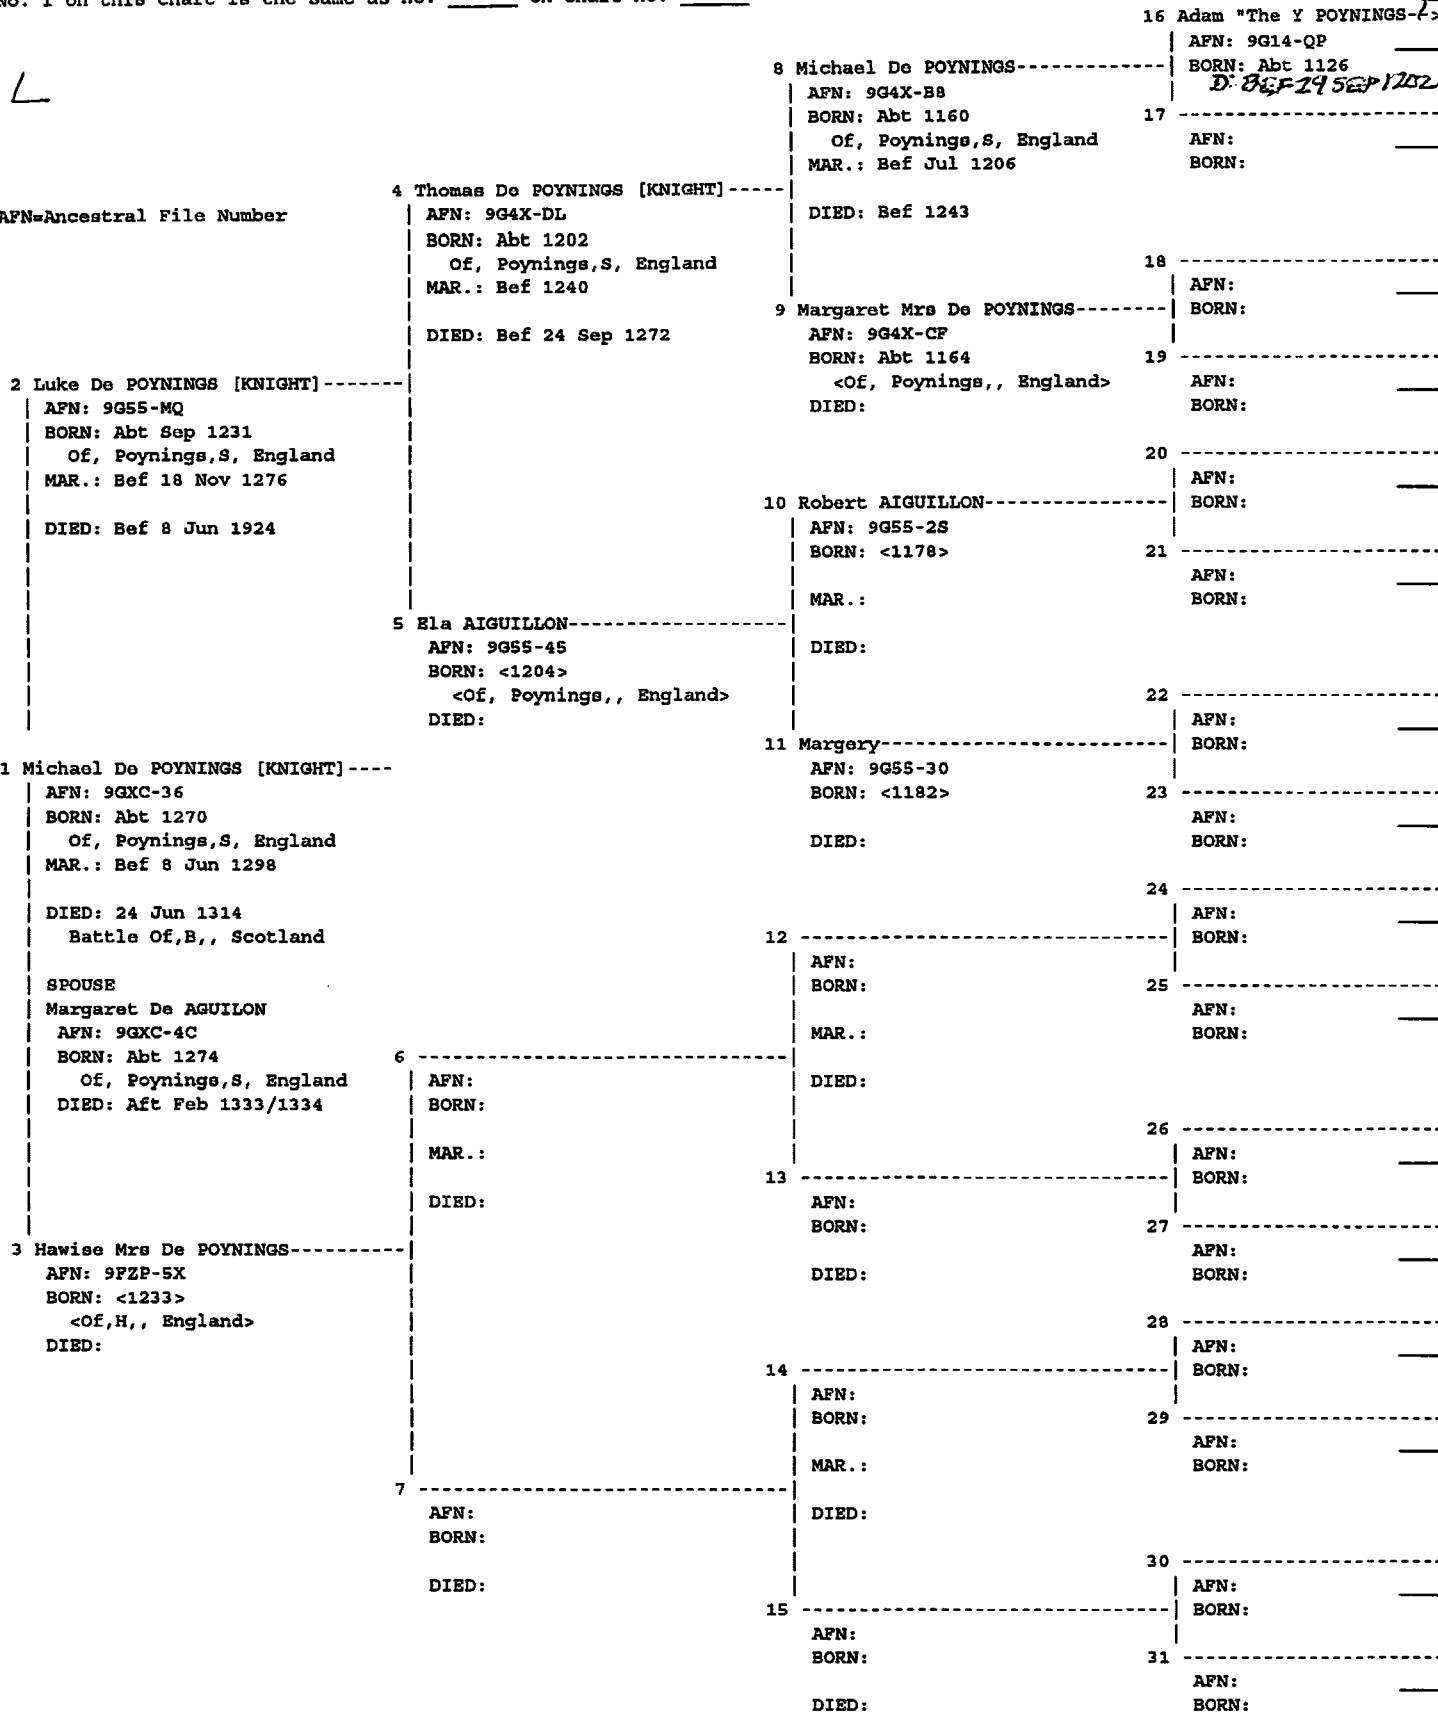

No. 1 on this chart is the same as no. _____ on chart no. _____

ADAM
→ 1100

L

AFN=Ancestral File Number

No. 1 on this chart is the same as no. _____ on chart no. _____

AFN=Ancestral File Number

3380

3329