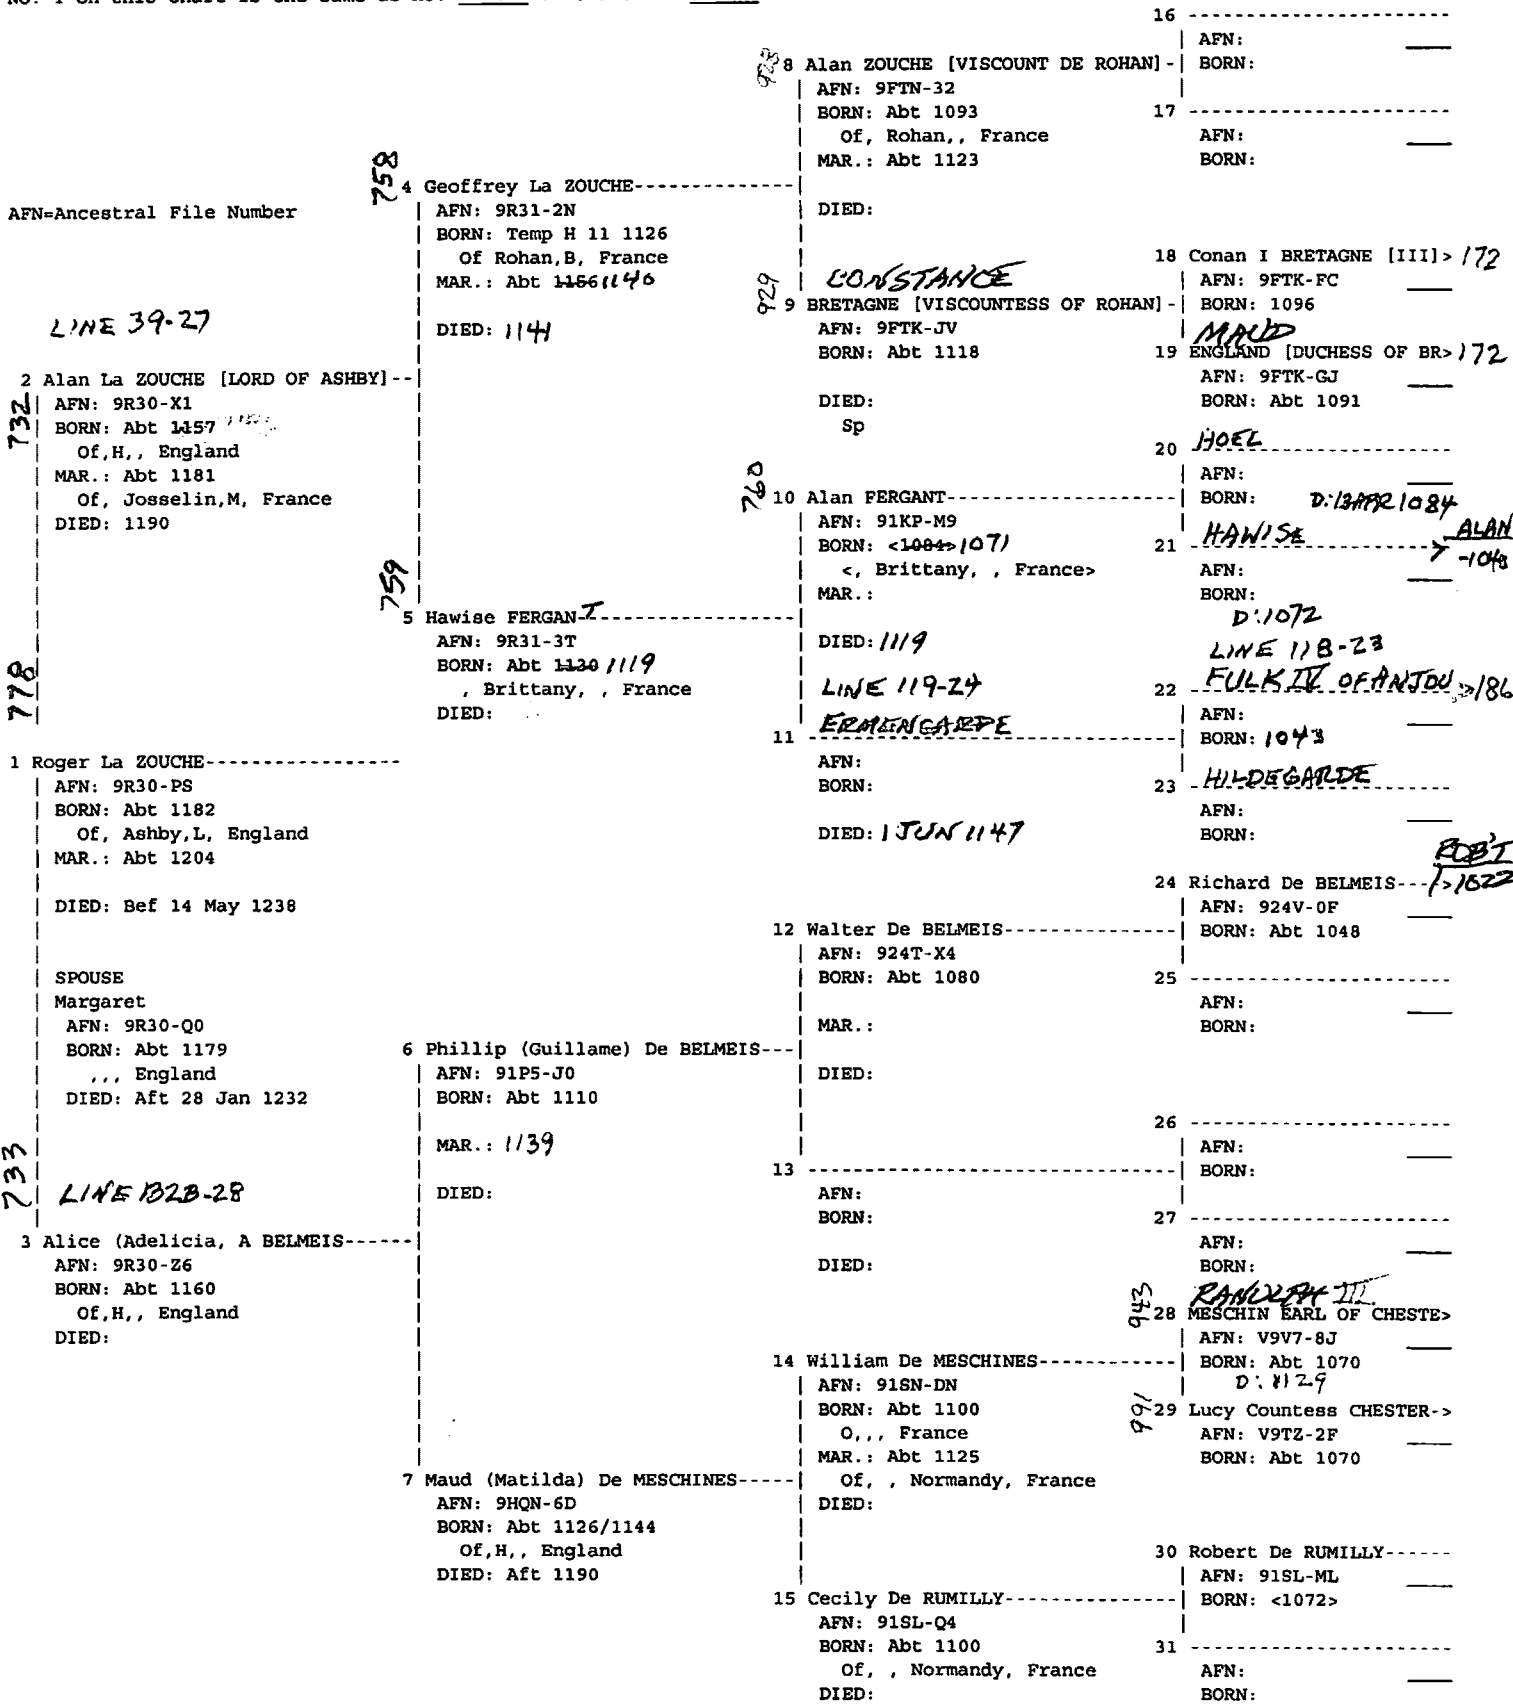

No. 1 on this chart is the same as no. 16 on chart no. 159