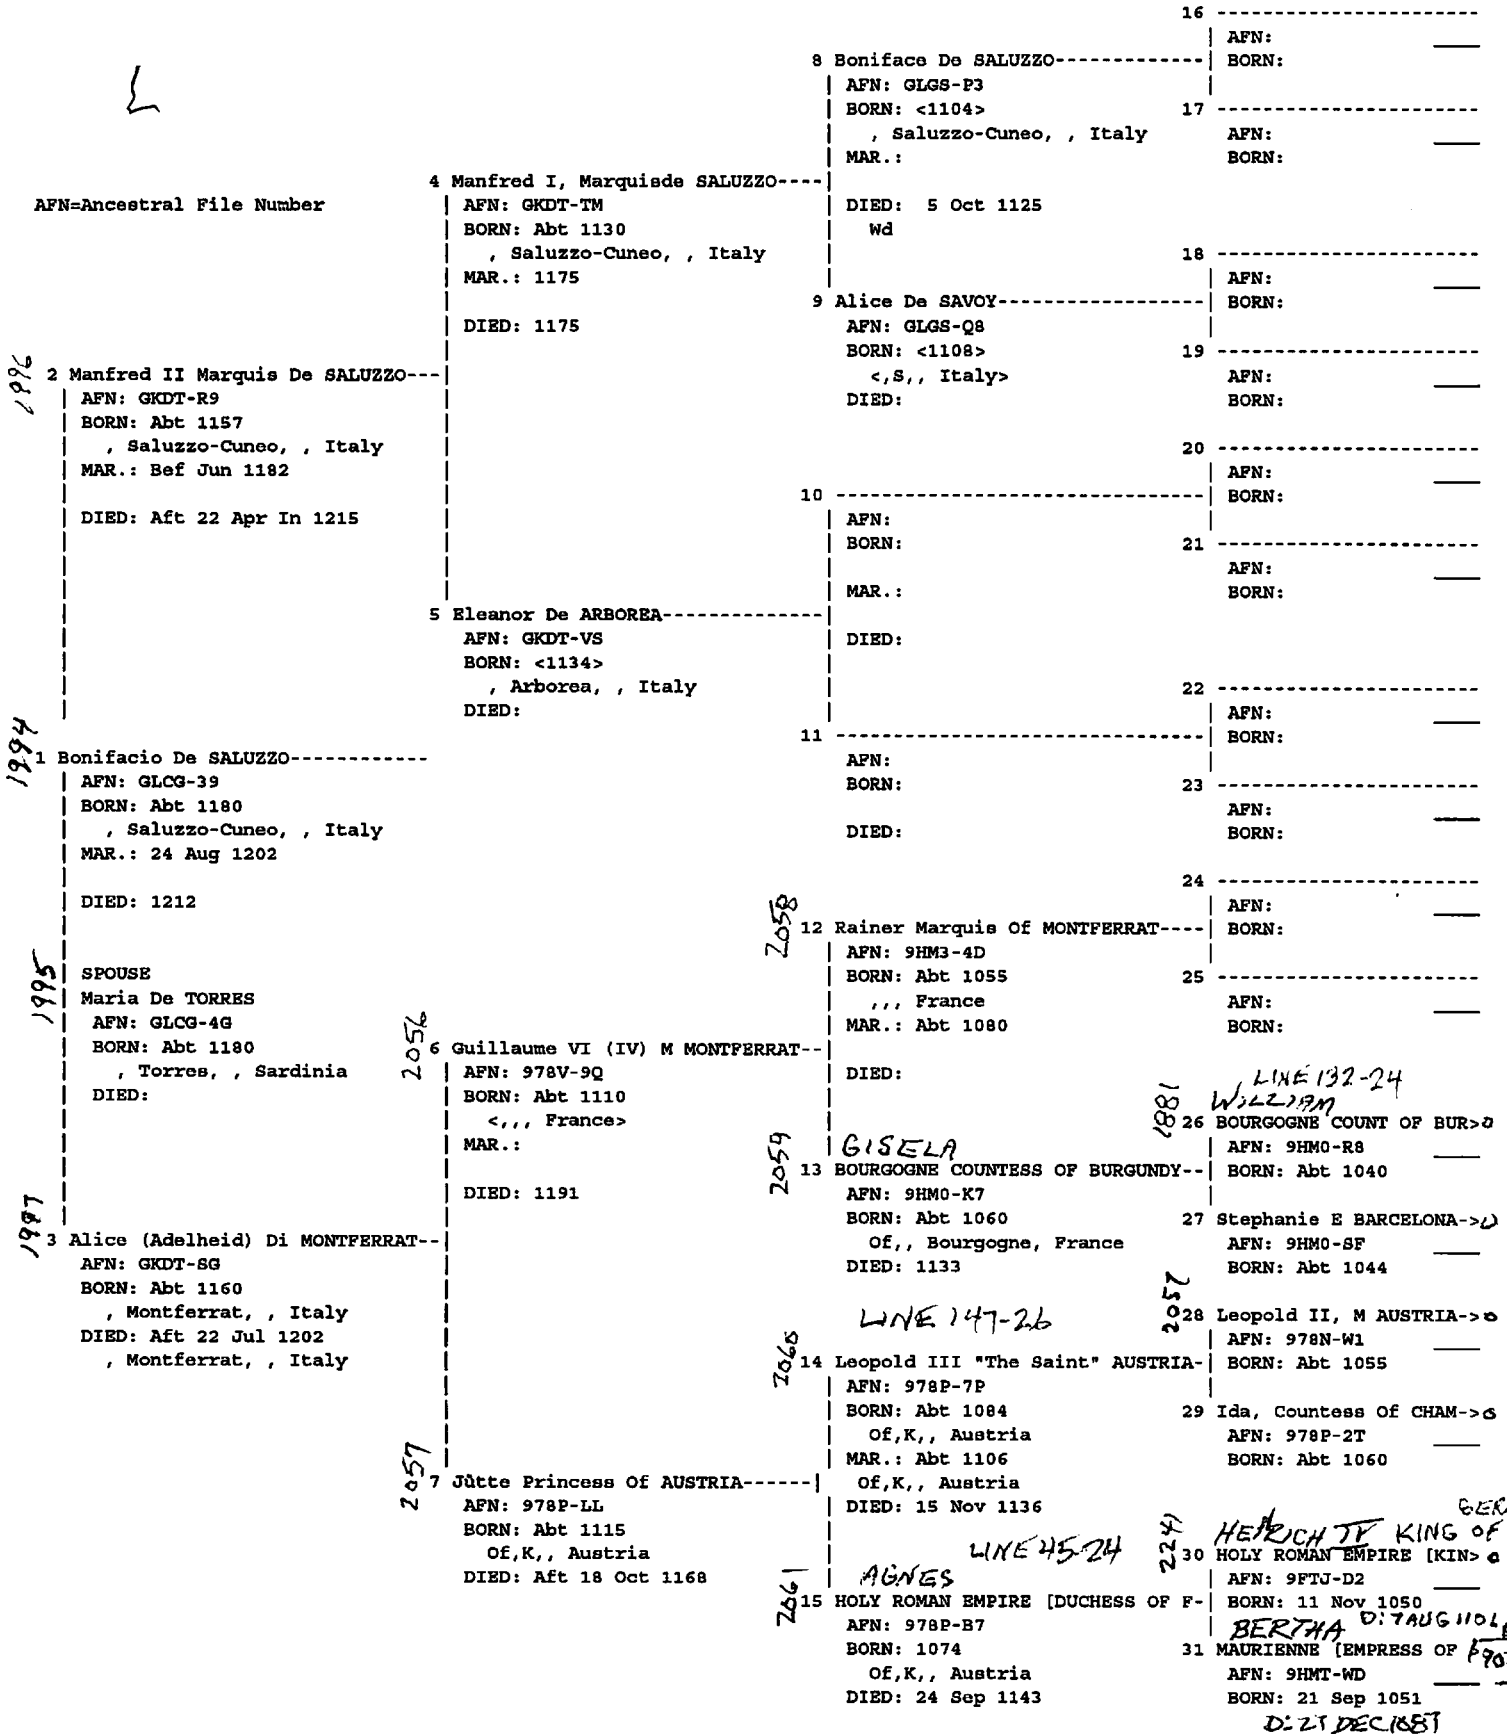

No. 1 on this chart is the same as no. _____ on chart no. _____