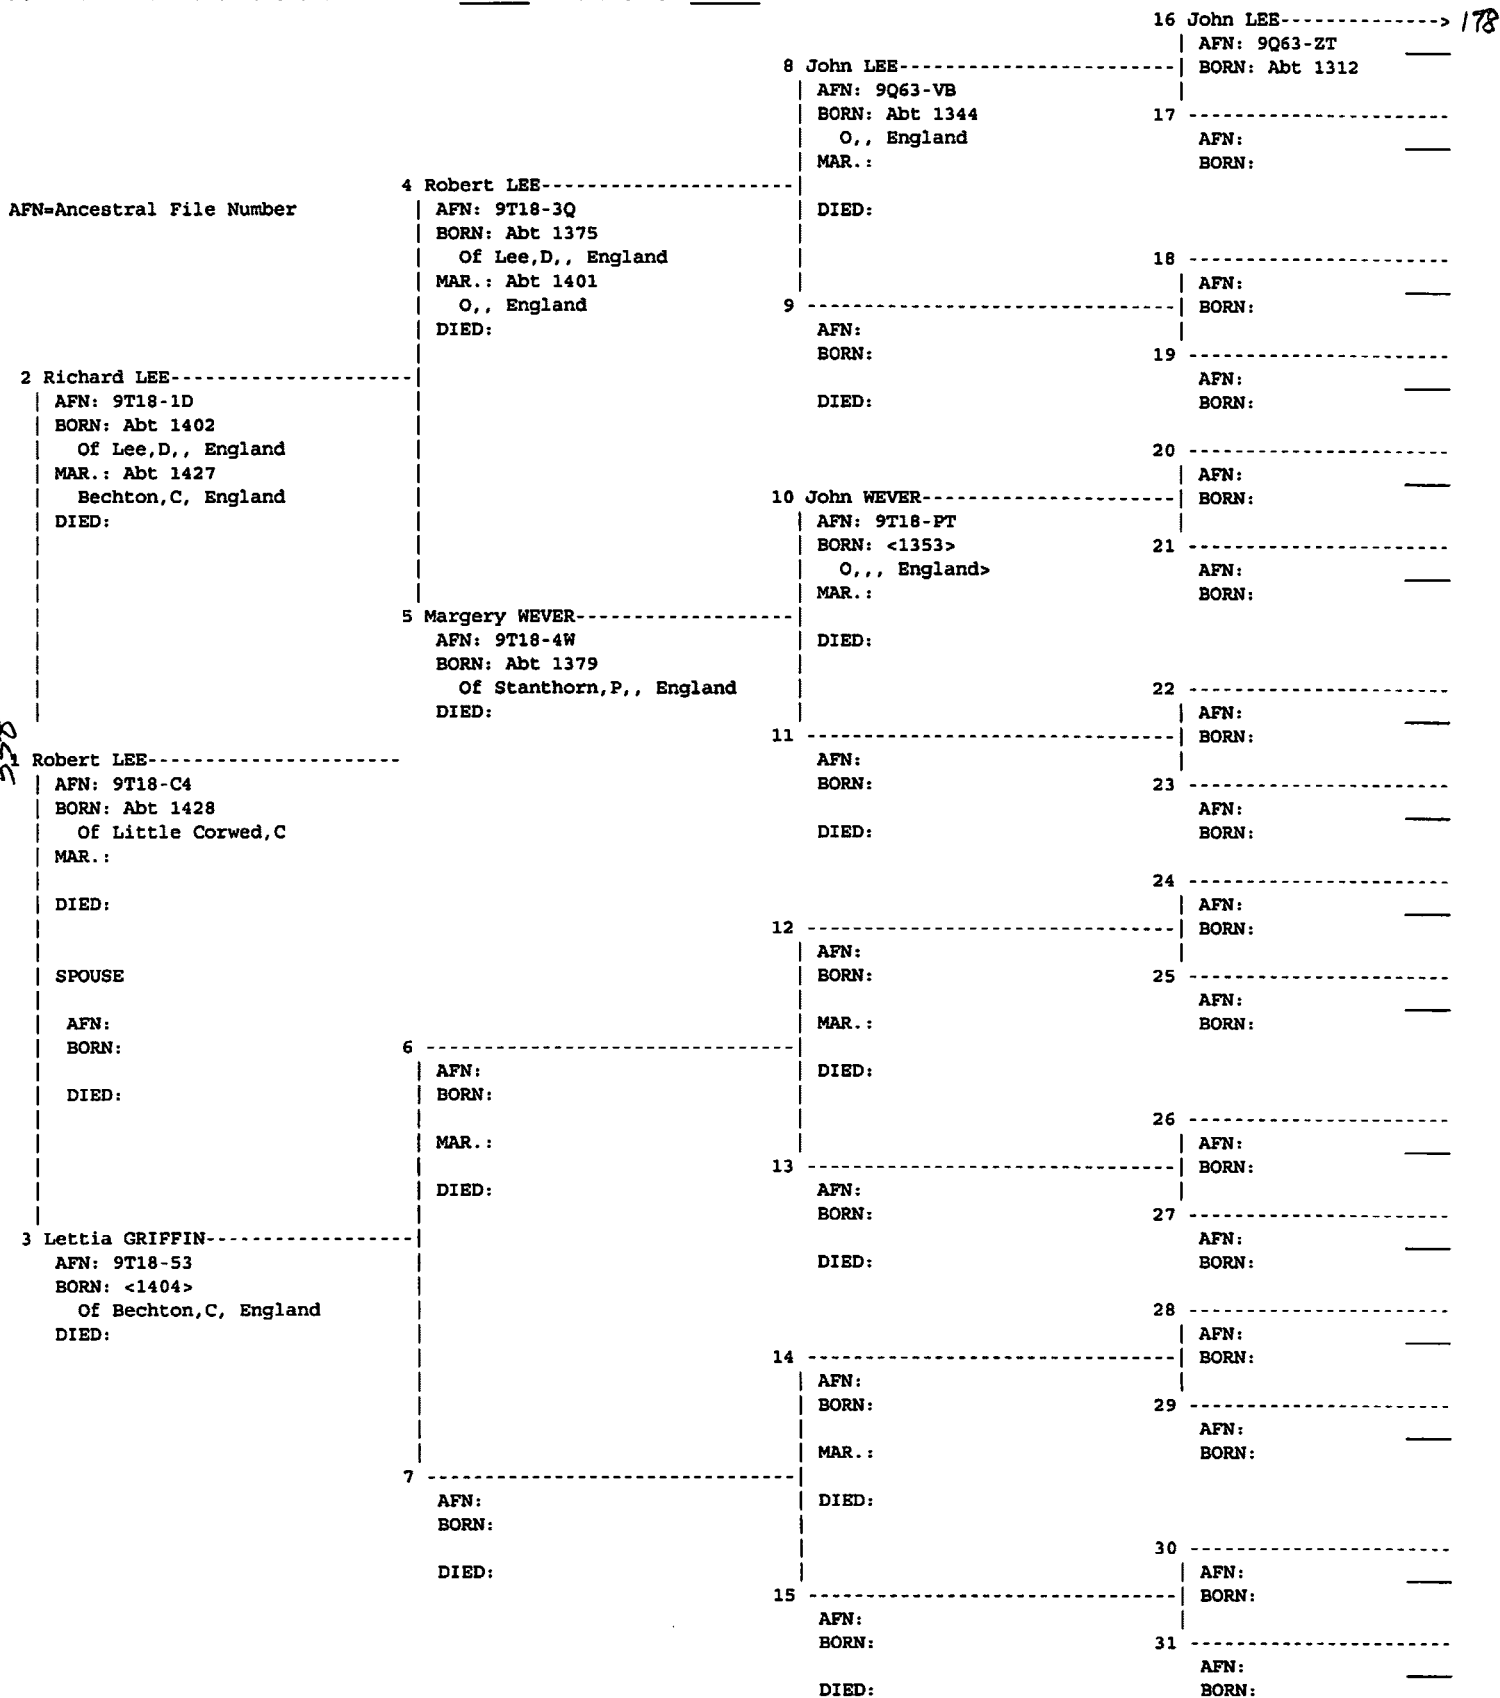

No. 1 on this chart is the same as no. 18 on chart no. 3