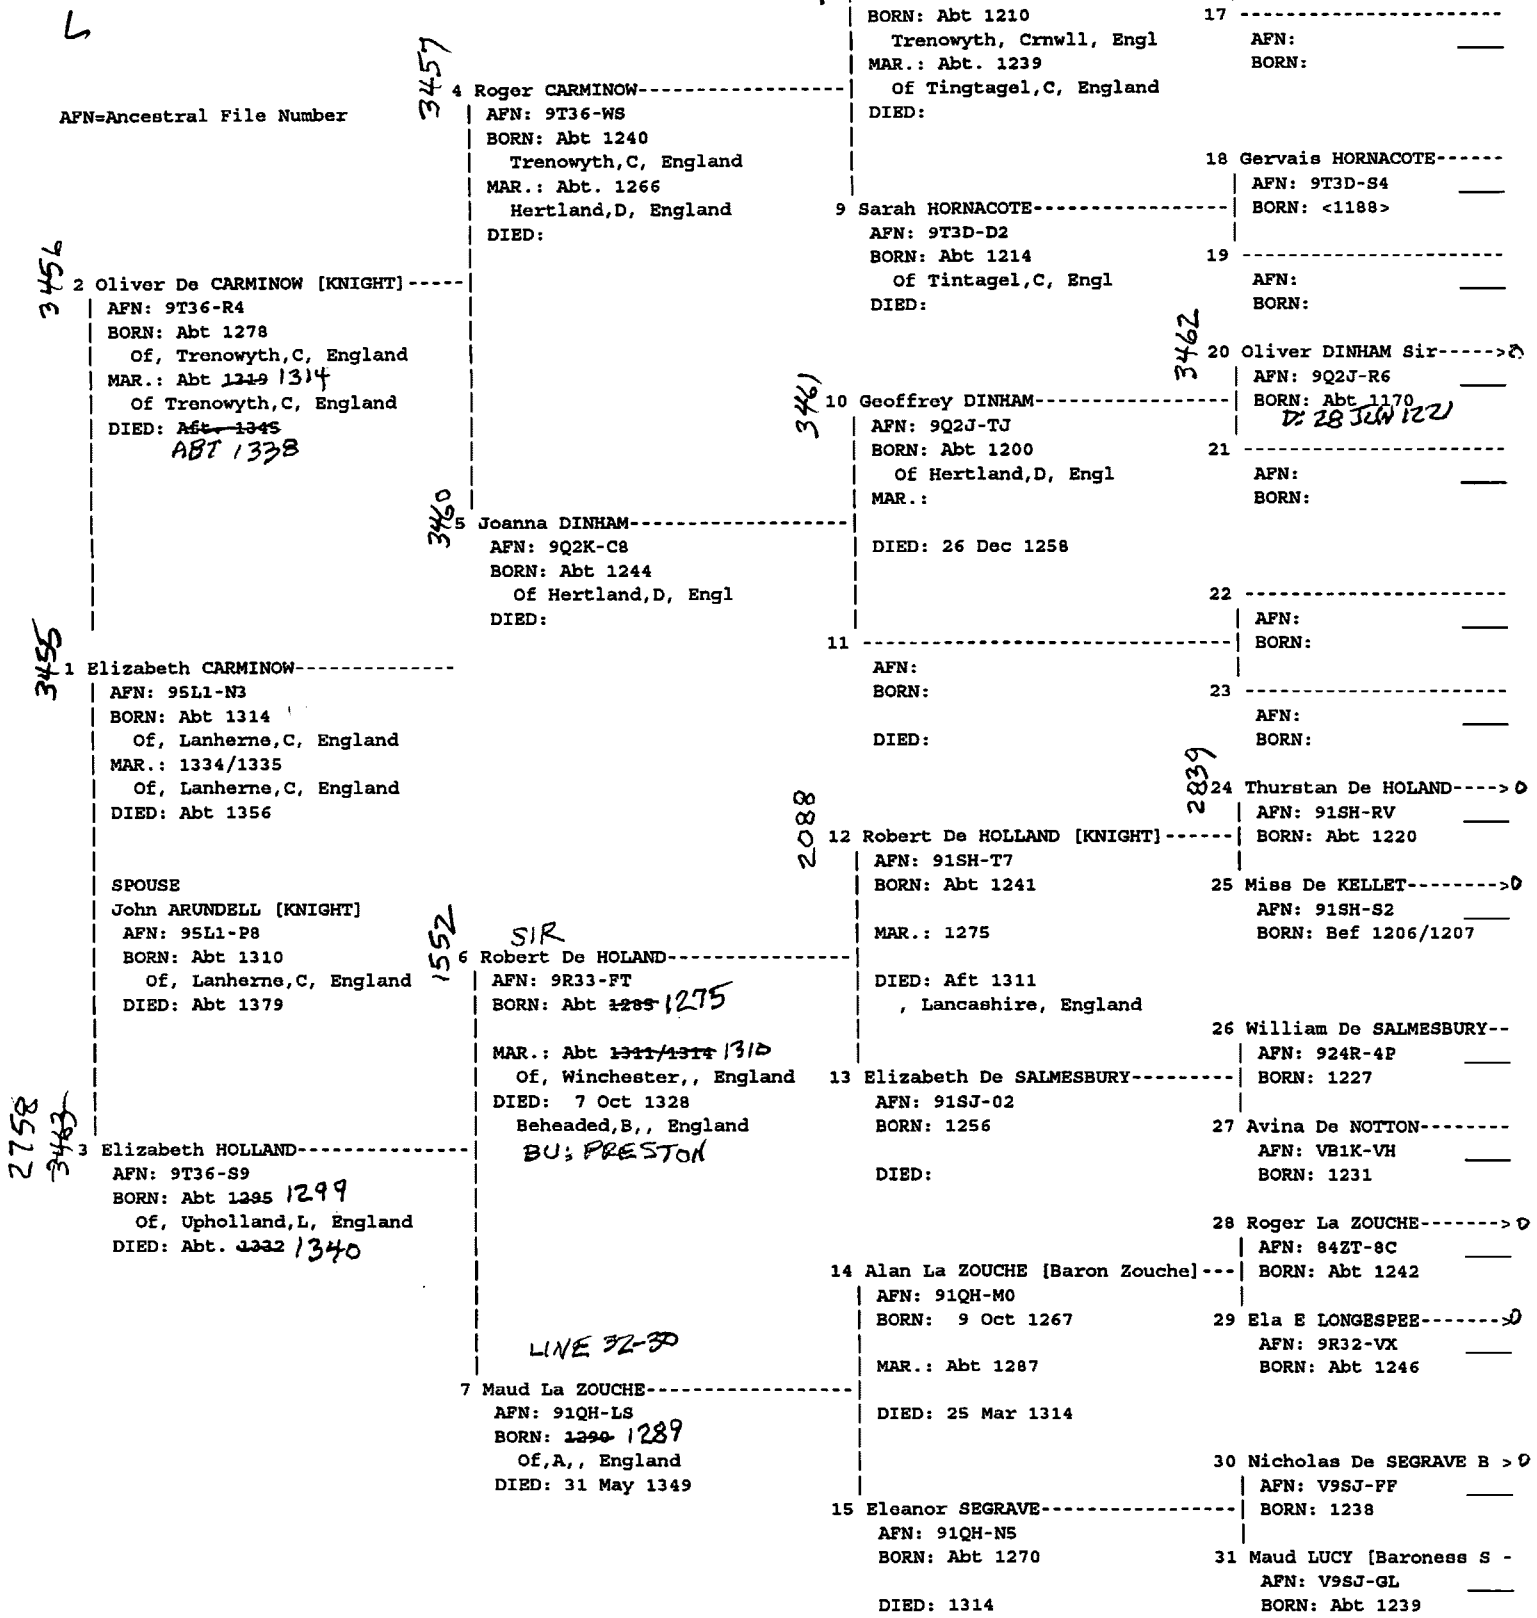

No. 1 on this chart is the same as no. _____ on chart no. _____

ROGER 1155

AFN=Ancestral File Number