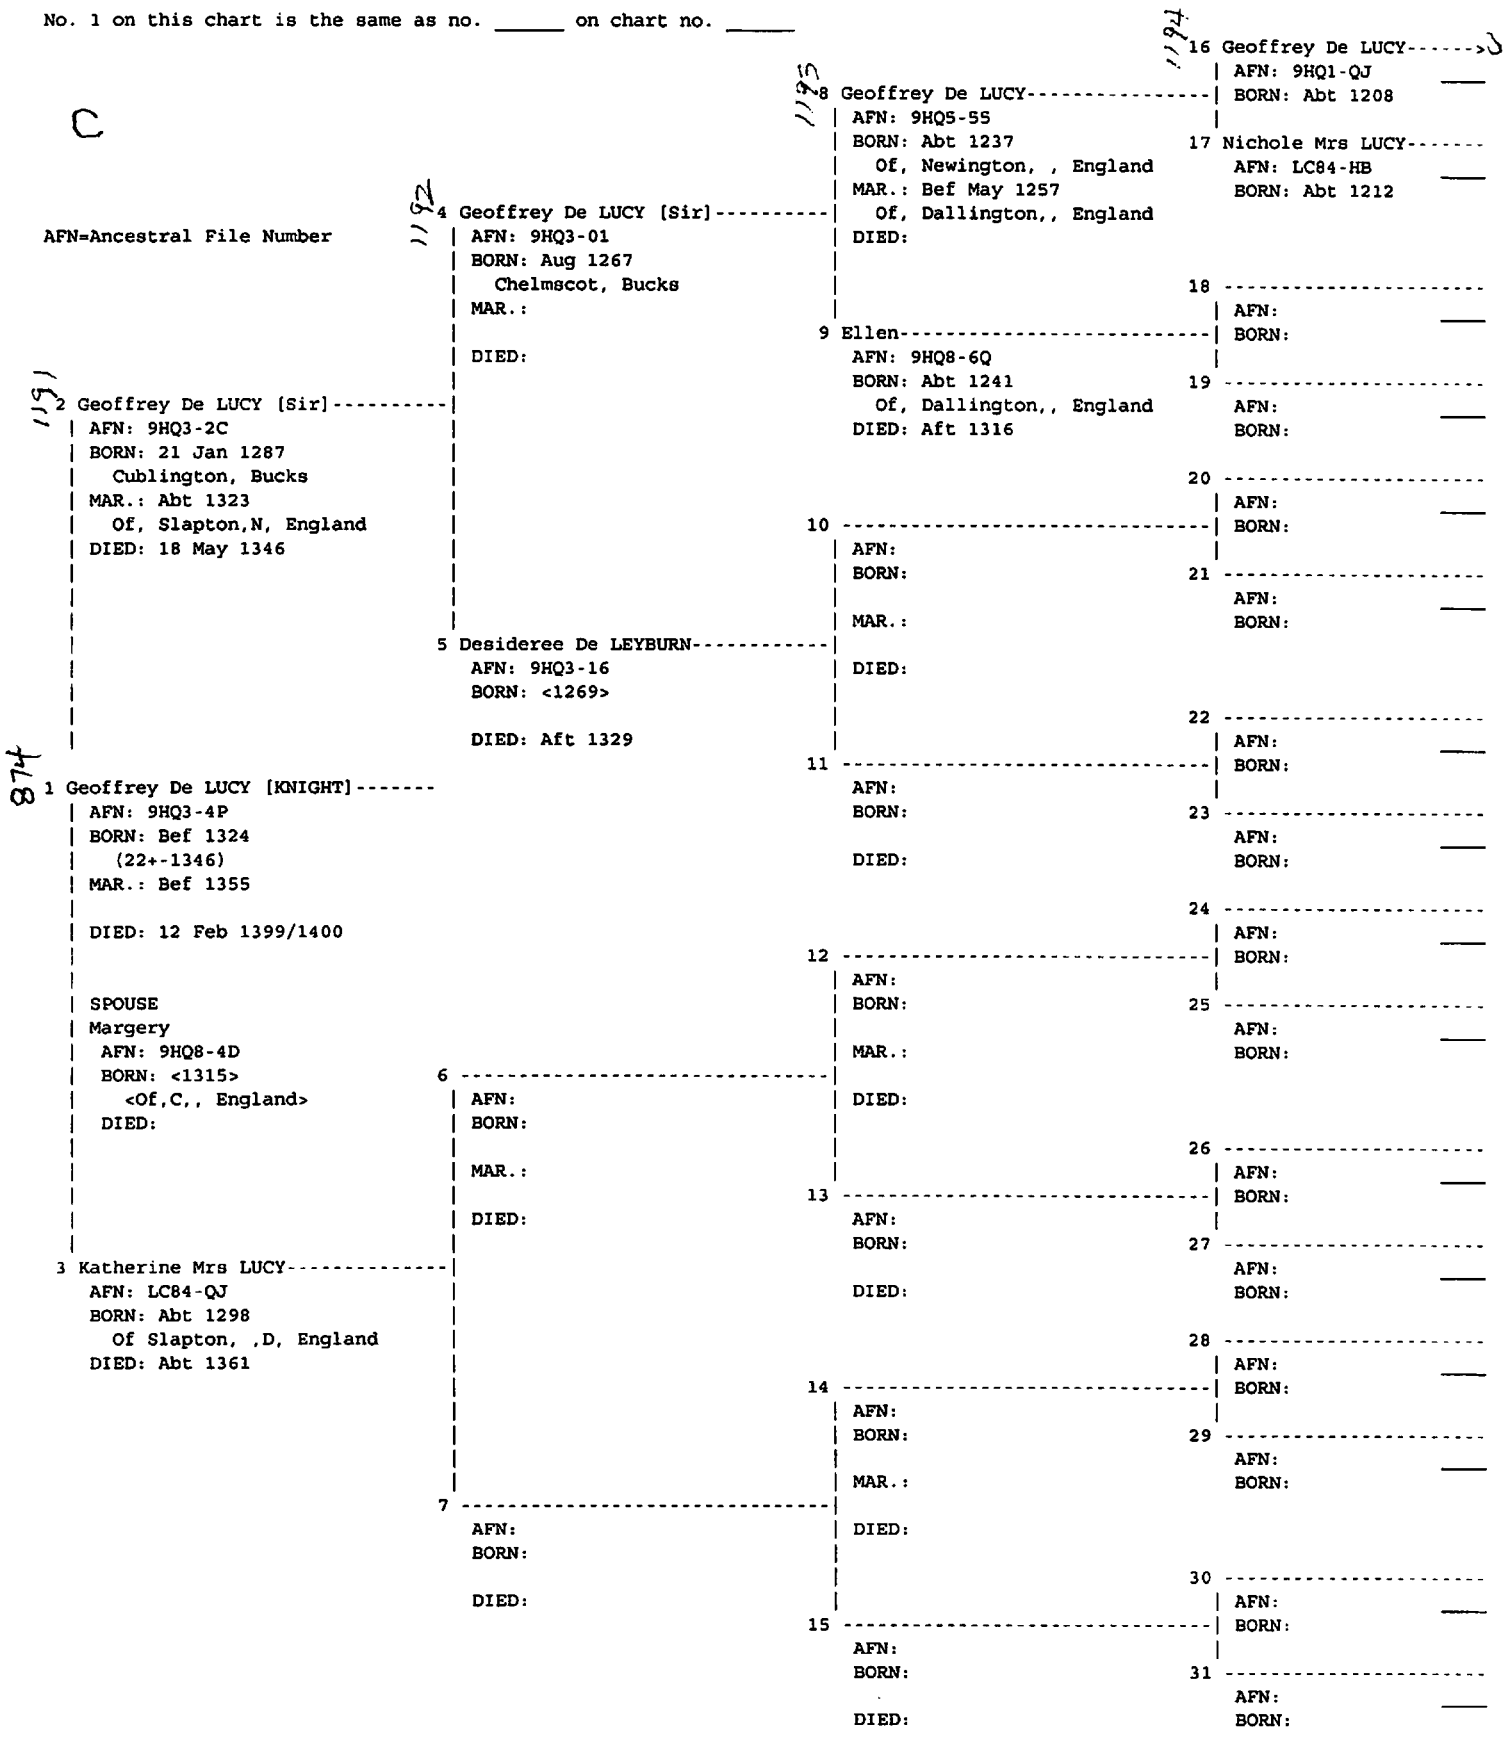

No. 1 on this chart is the same as no. _____ on chart no. _____

AFN=Ancestral File Number