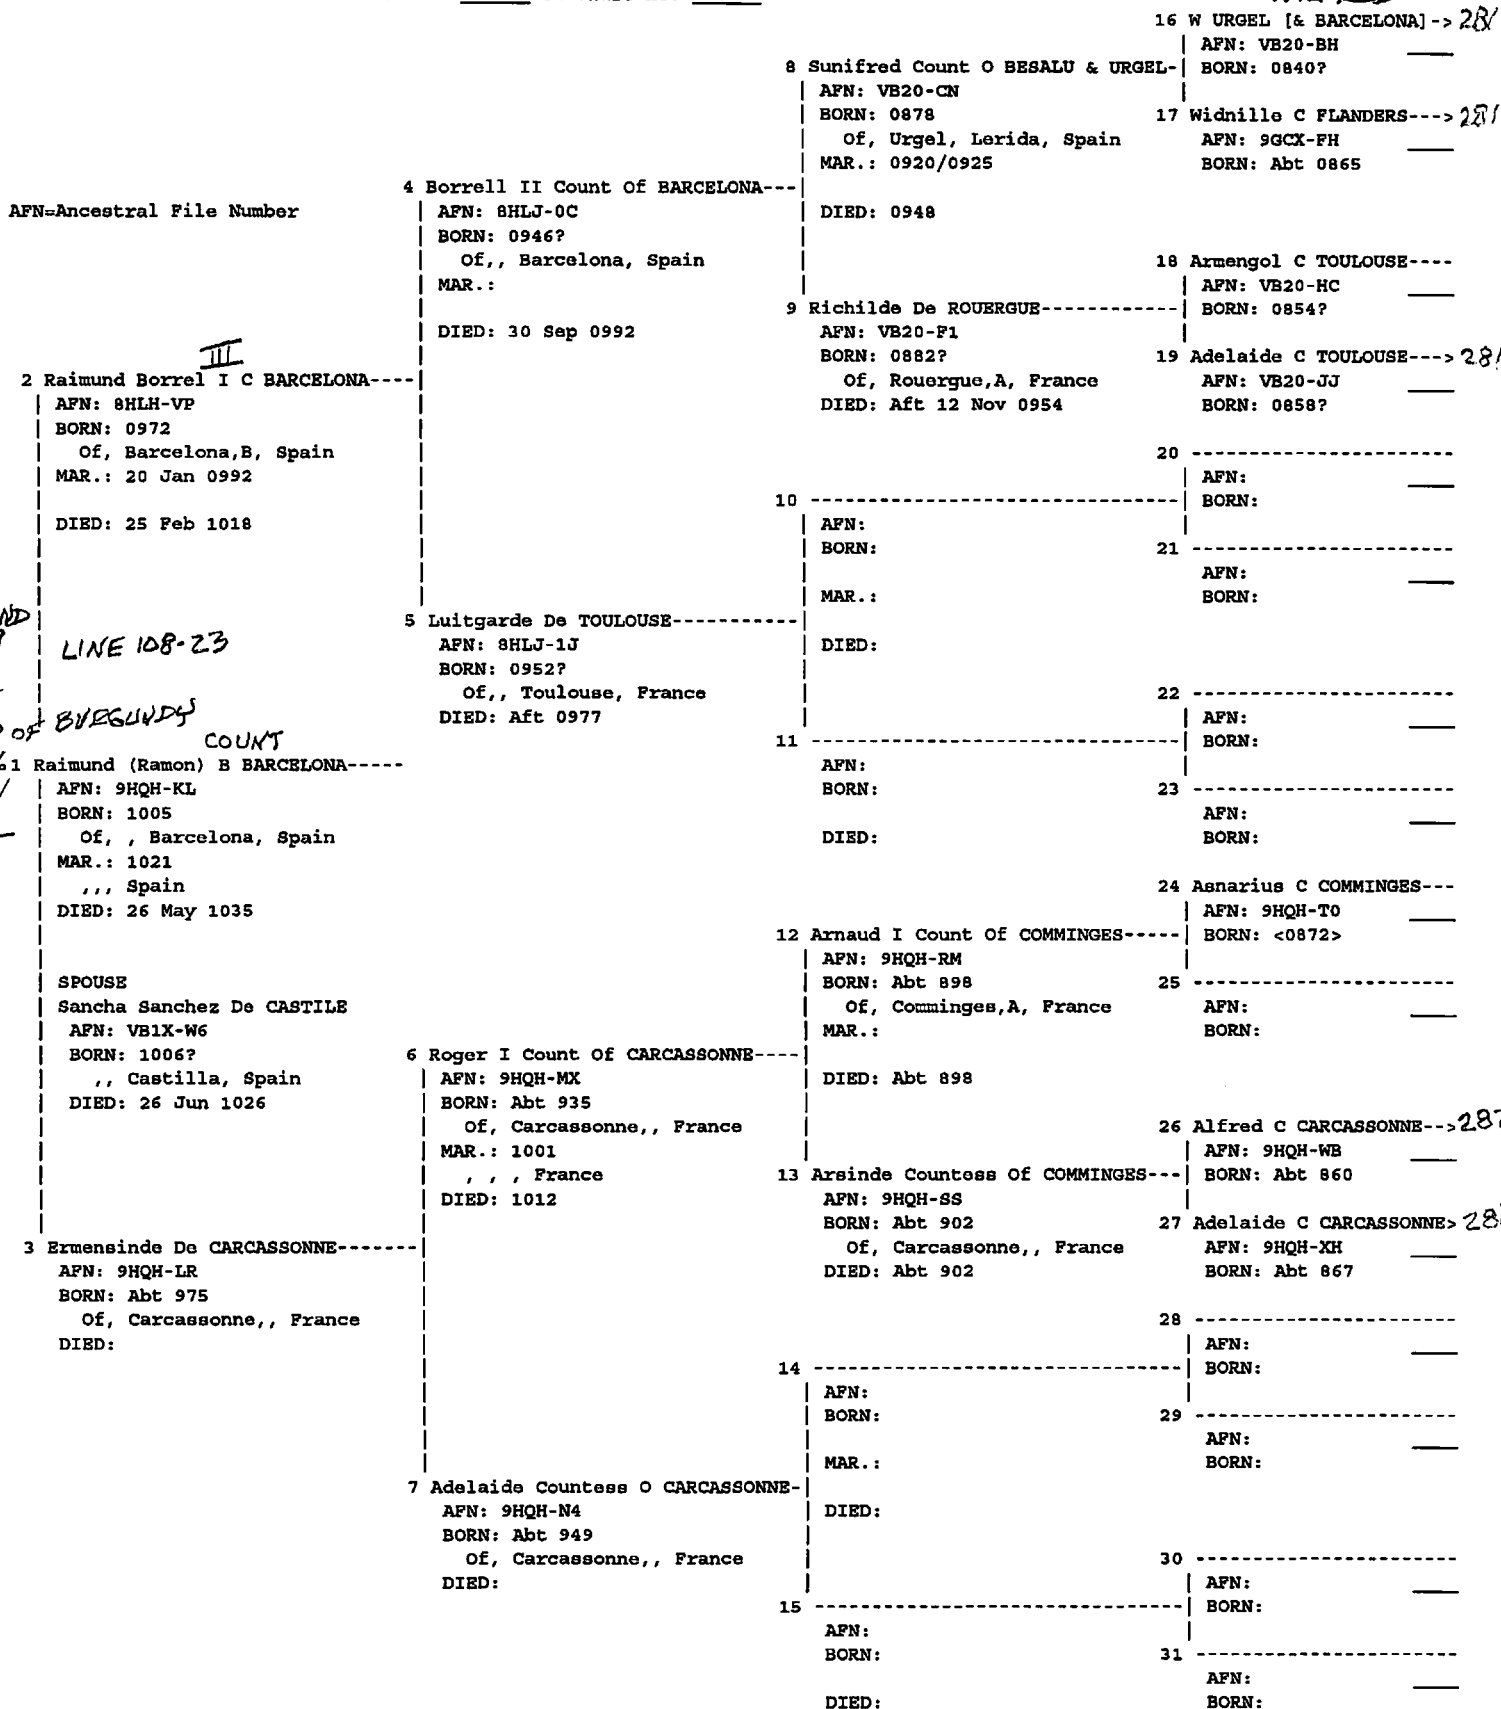

16 -----
 AFN:
 BORN:

No. 1 on this chart is the same as no. 16 on chart no. 181

No. 1 on this chart is the same as no. 26 on chart no. 179

WILFRED

RAIMUND
 C1519
 1030
 LINE 108-23
 C585
 HENT4 OF BURGUNDY
 COUNT
 -10861
 C1591 /
 S184L