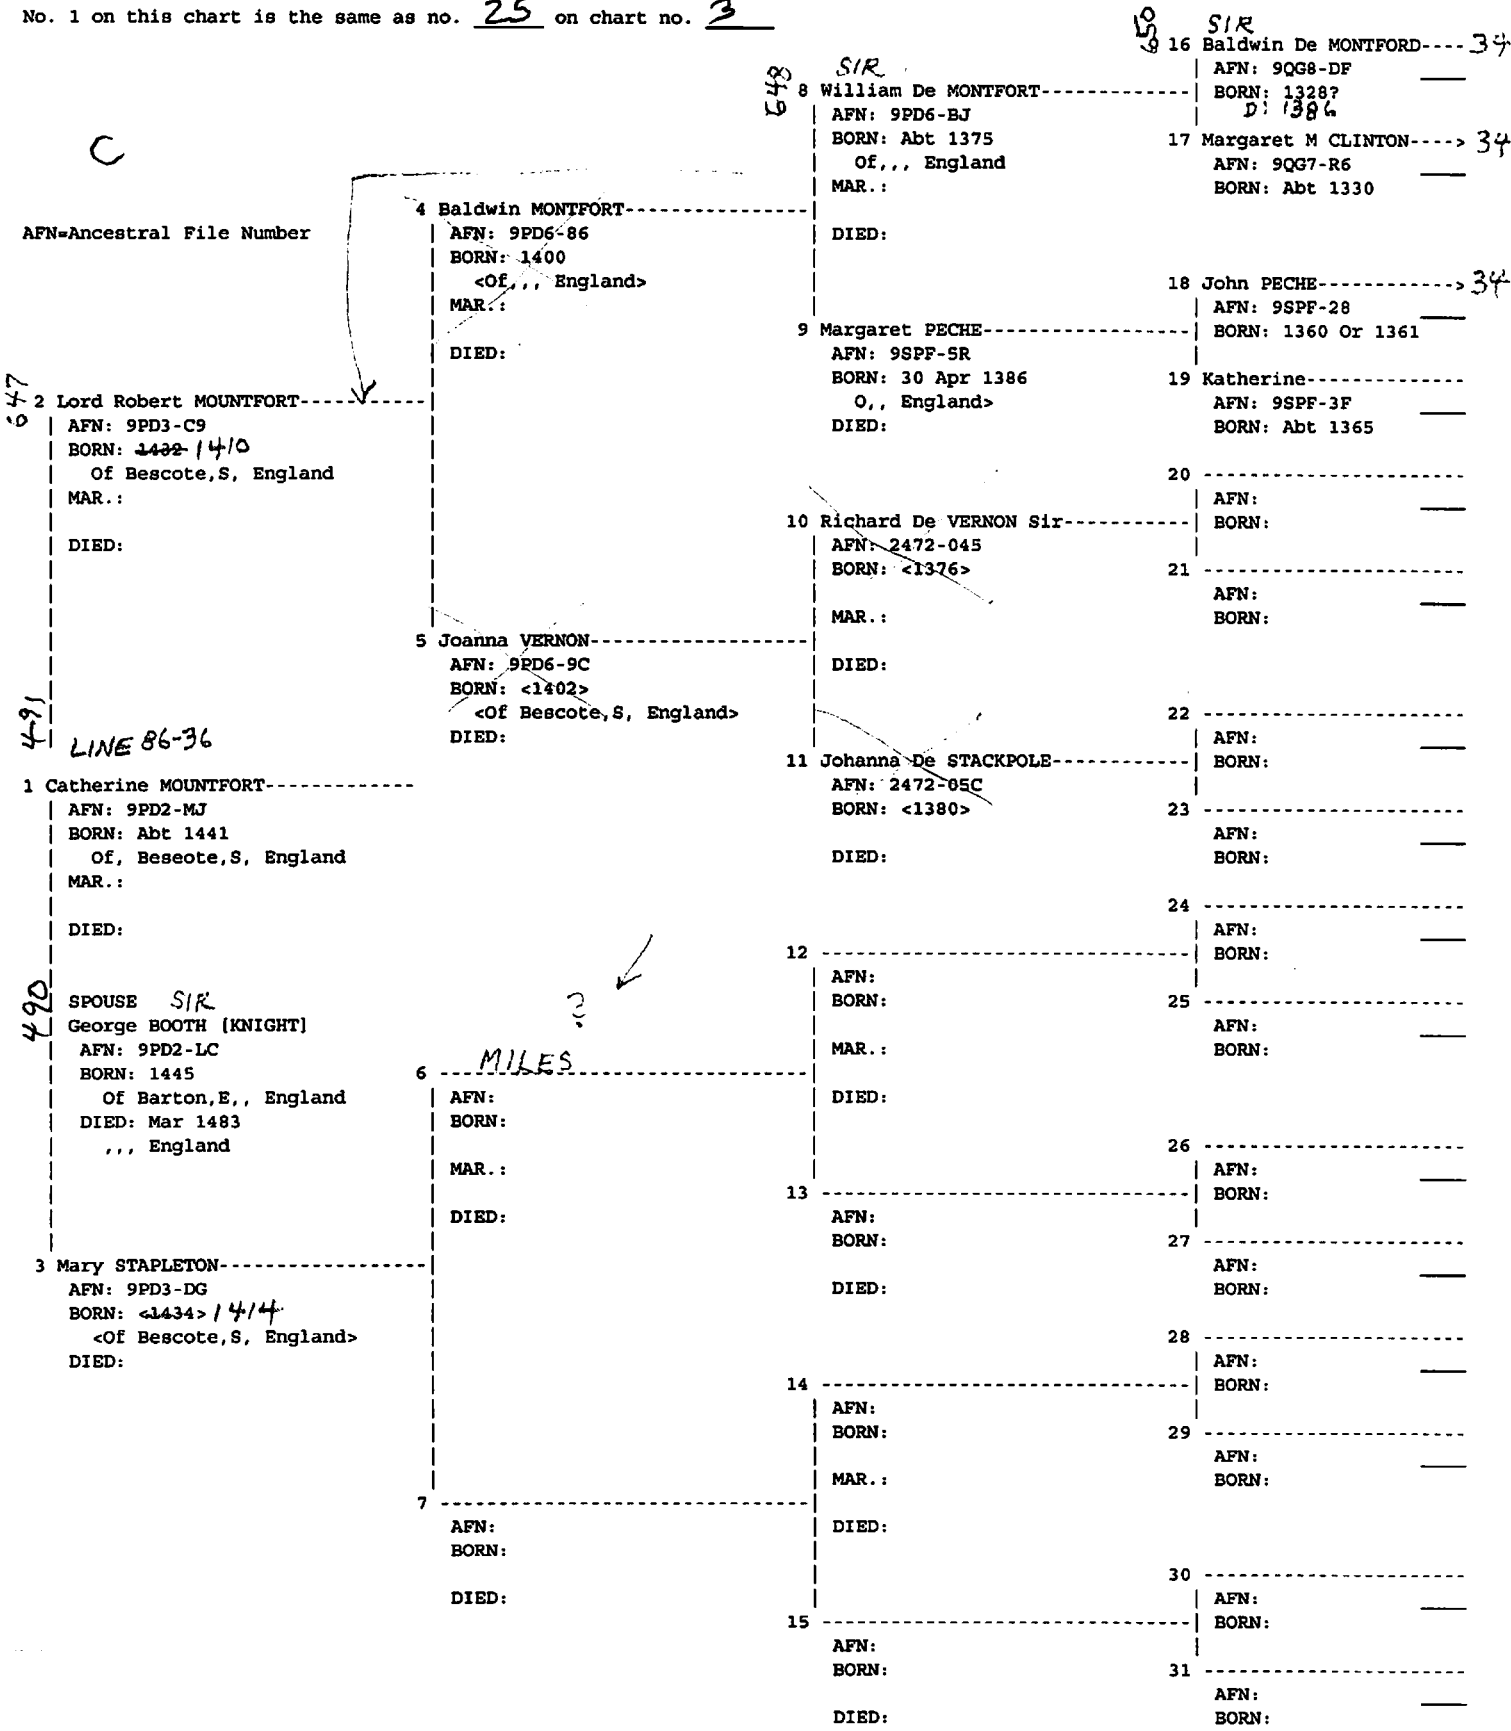

1644

95

475

HUGH 1270

No. 1 on this chart is the same as no. 25 on chart no. 3

No. 1 on this chart is the same as no. 4 on chart no. 33

No. 1 on this chart is the same as no. 24 on chart no. 26

478
MARC
479
479
479
THOMAS 479
16 T DUTTON [LORD DUTTON] > 38
AFN: 8WKB-54
BORN: Abt 1214
PHILIPPA
17 P STANDON (SANDON) > 38
AFN: 8WKR-JS
BORN: Abt 1220
VIVIAN