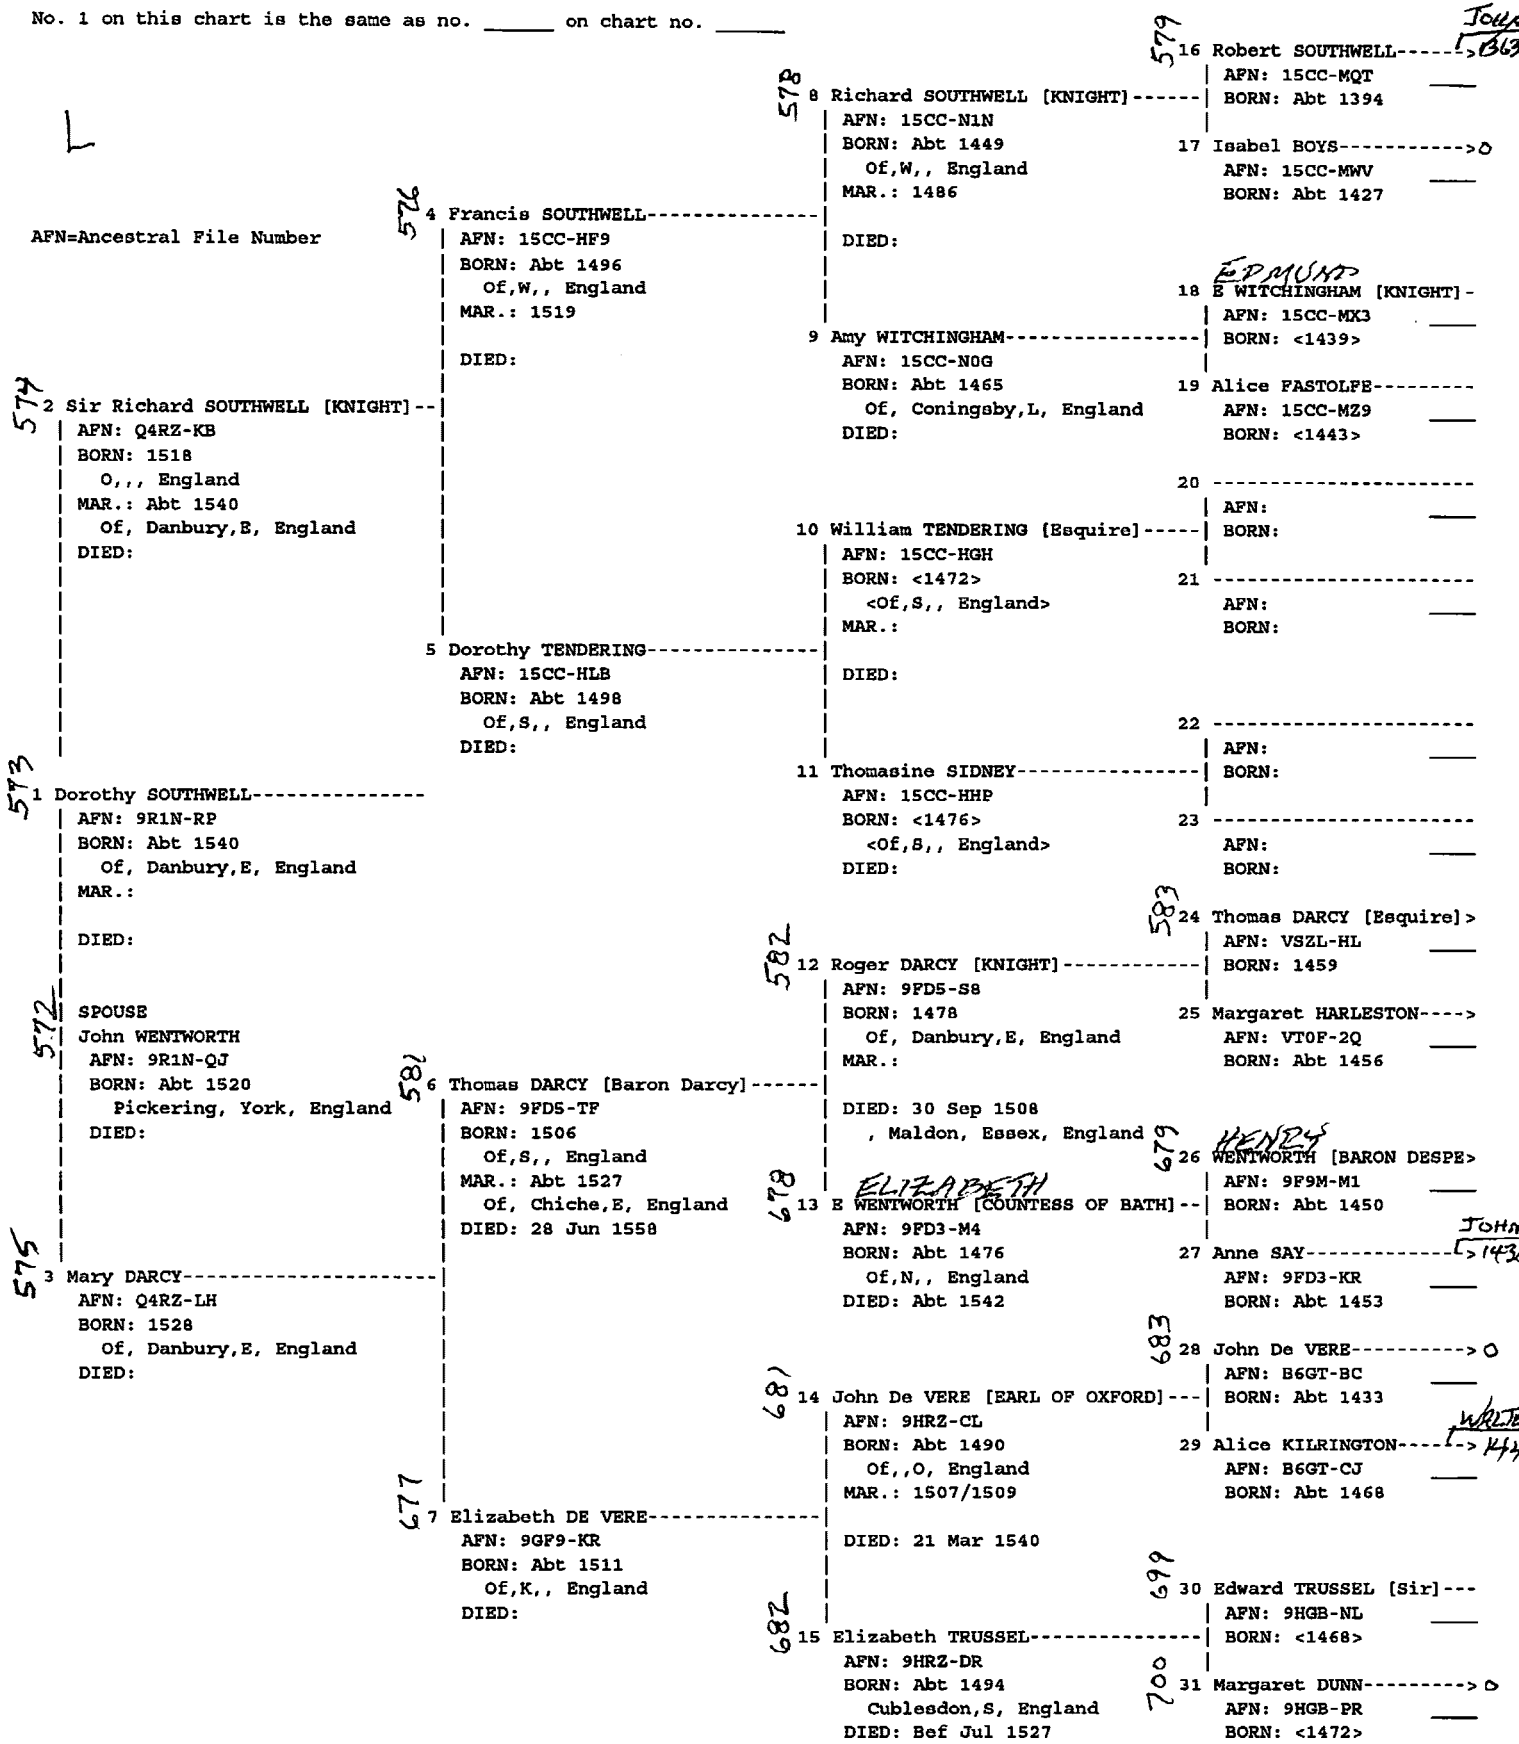

1311
31 HEDWIG-----
AFN:
BORN:

RENKOP
-> 931
LORRAINE
930
-973
1977
LINE 115-19
REGNIERT III
-> 924-
HUGH C.
1311

No. 1 on this chart is the same as no. _____ on chart no. _____

No. 1 on this chart is the same as no. _____ on chart no. _____