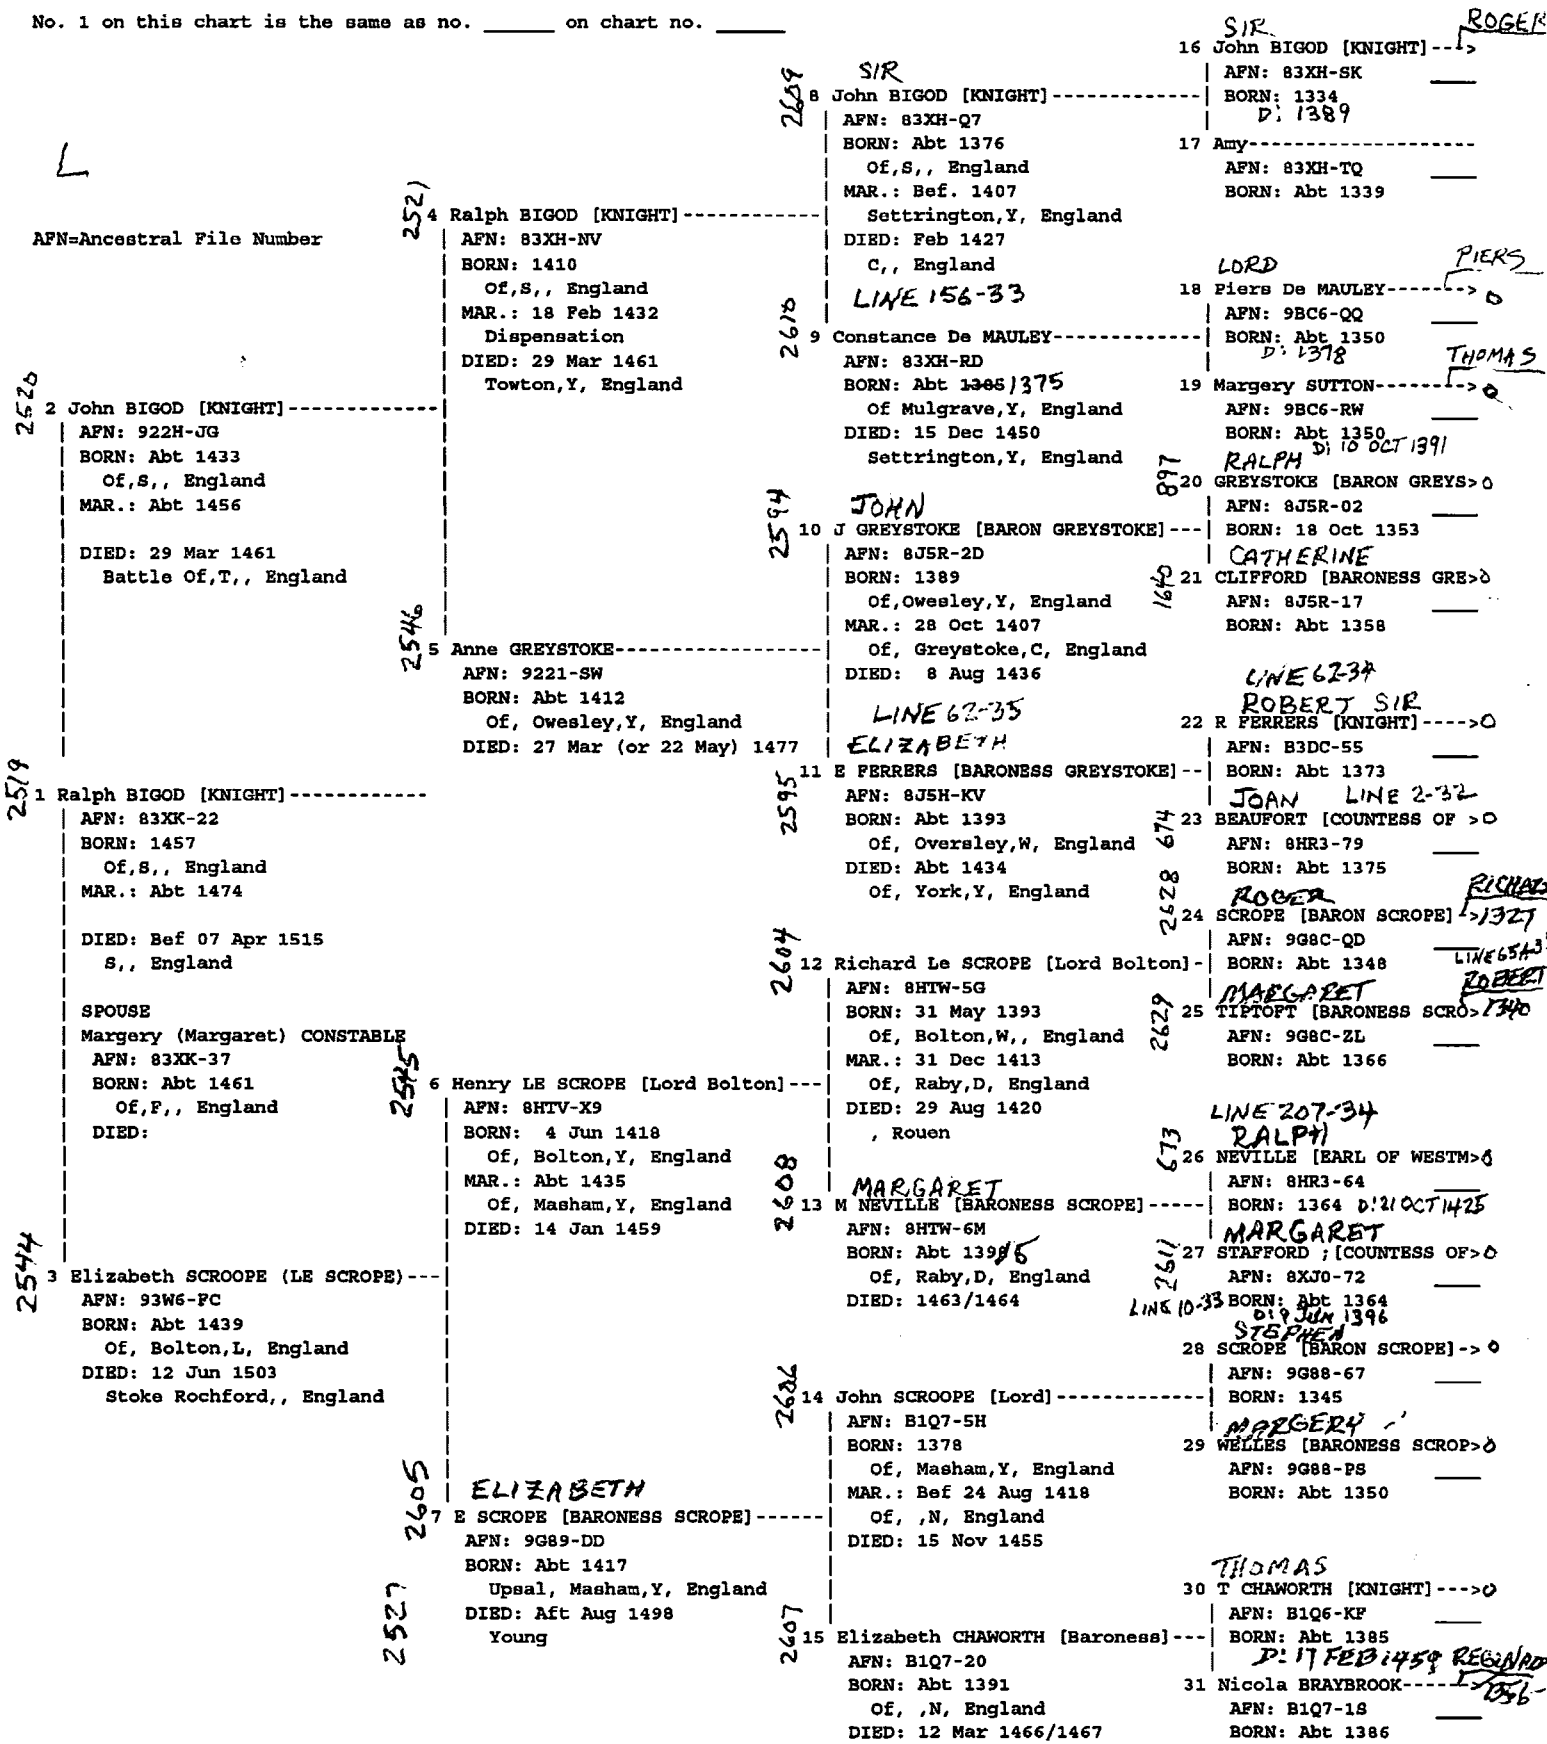

2620 2621
 HEN - GEO - W N -
 2709 1250
 HEN 1221

OLIVER DE VAUX 1175-	ROBERT 1145-
RETRONILLA DE CROW 1180-	WIDO 1150-

No. 1 on this chart is the same as no. _____ on chart no. _____

No. 1 on this chart is the same as no. _____ on chart no. _____