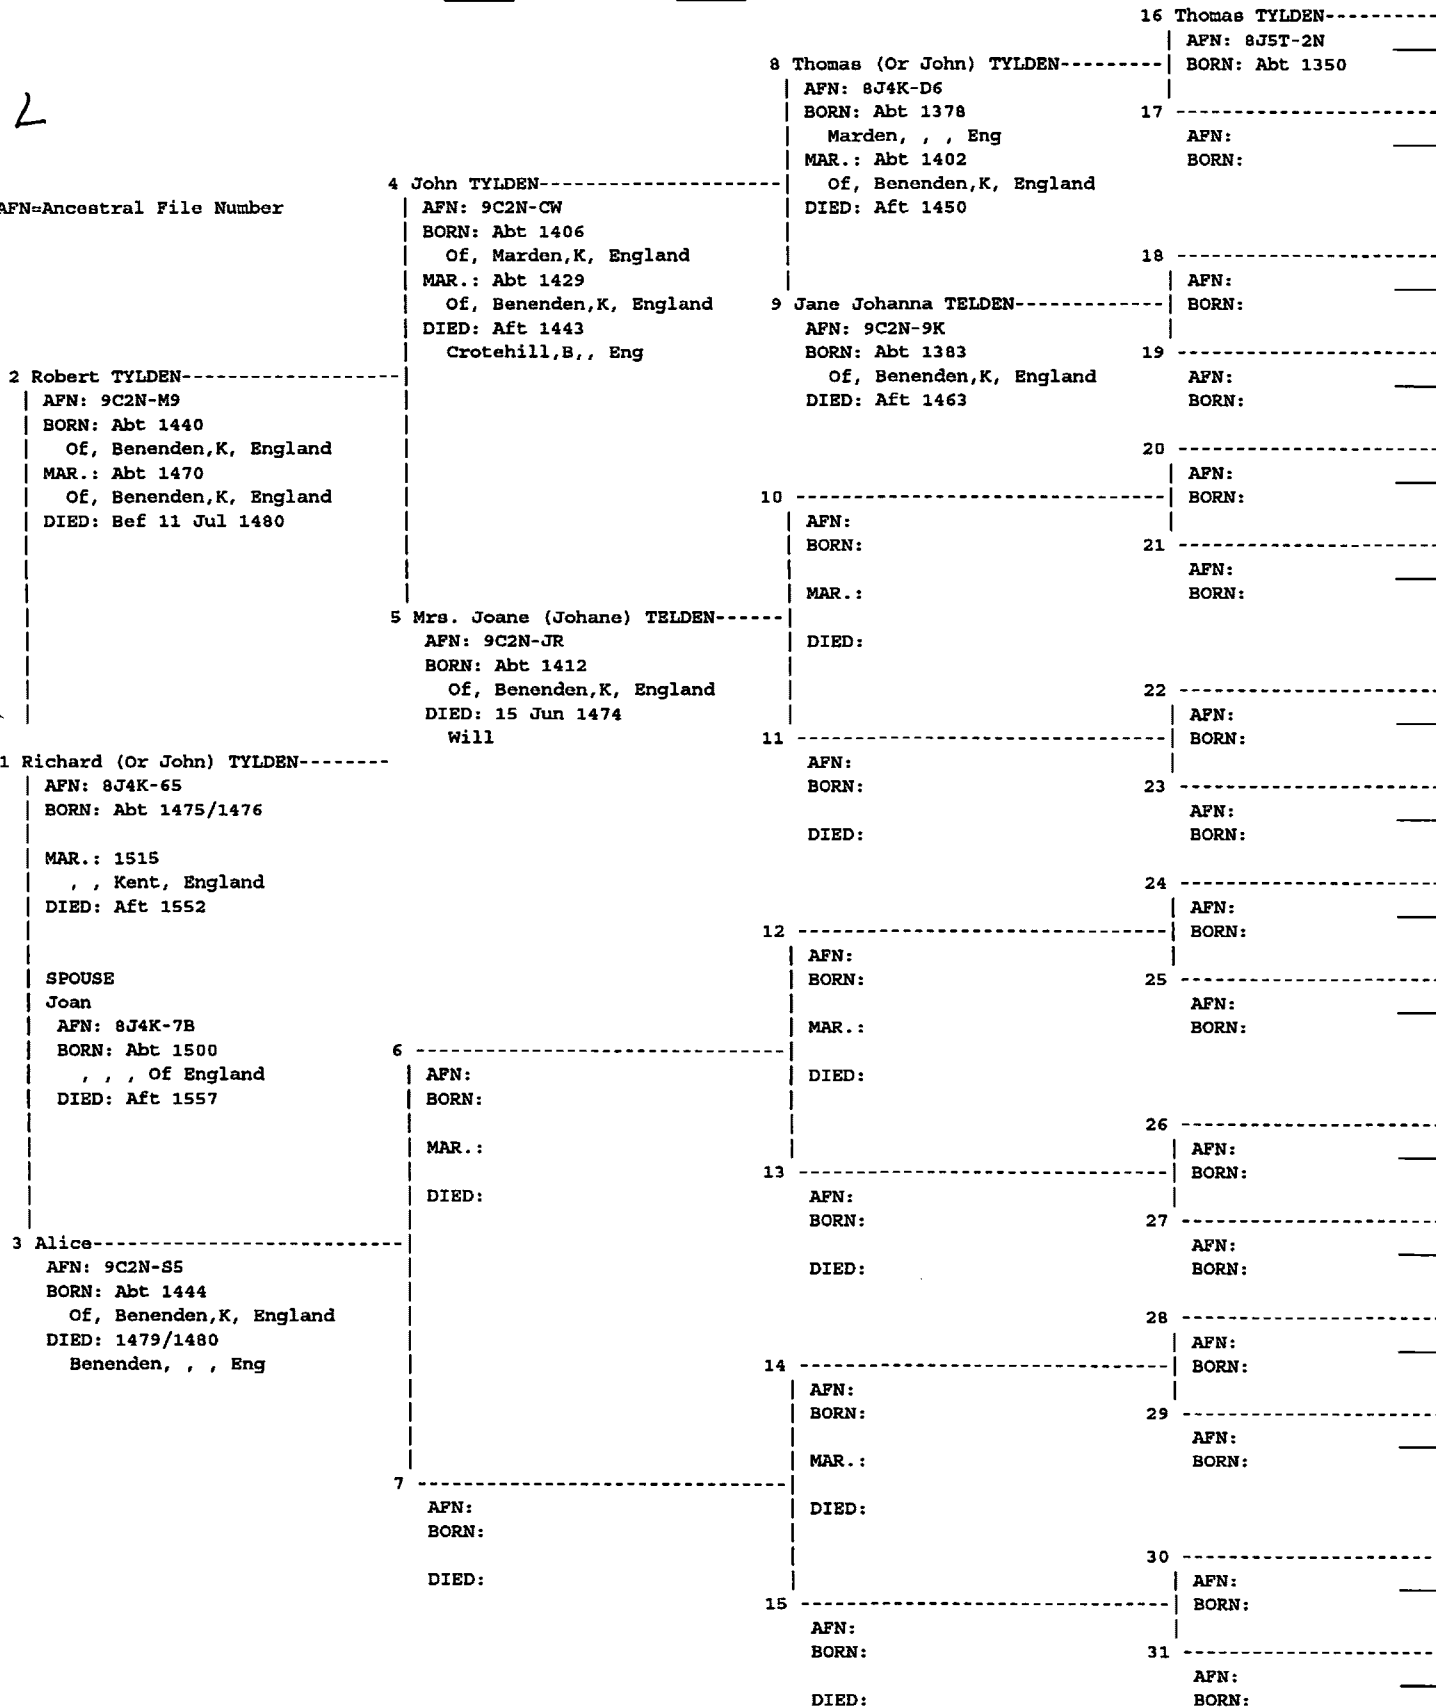

No. 1 on this chart is the same as no. _____ on chart no. _____

2

AFN=Ancestral File Number

3534