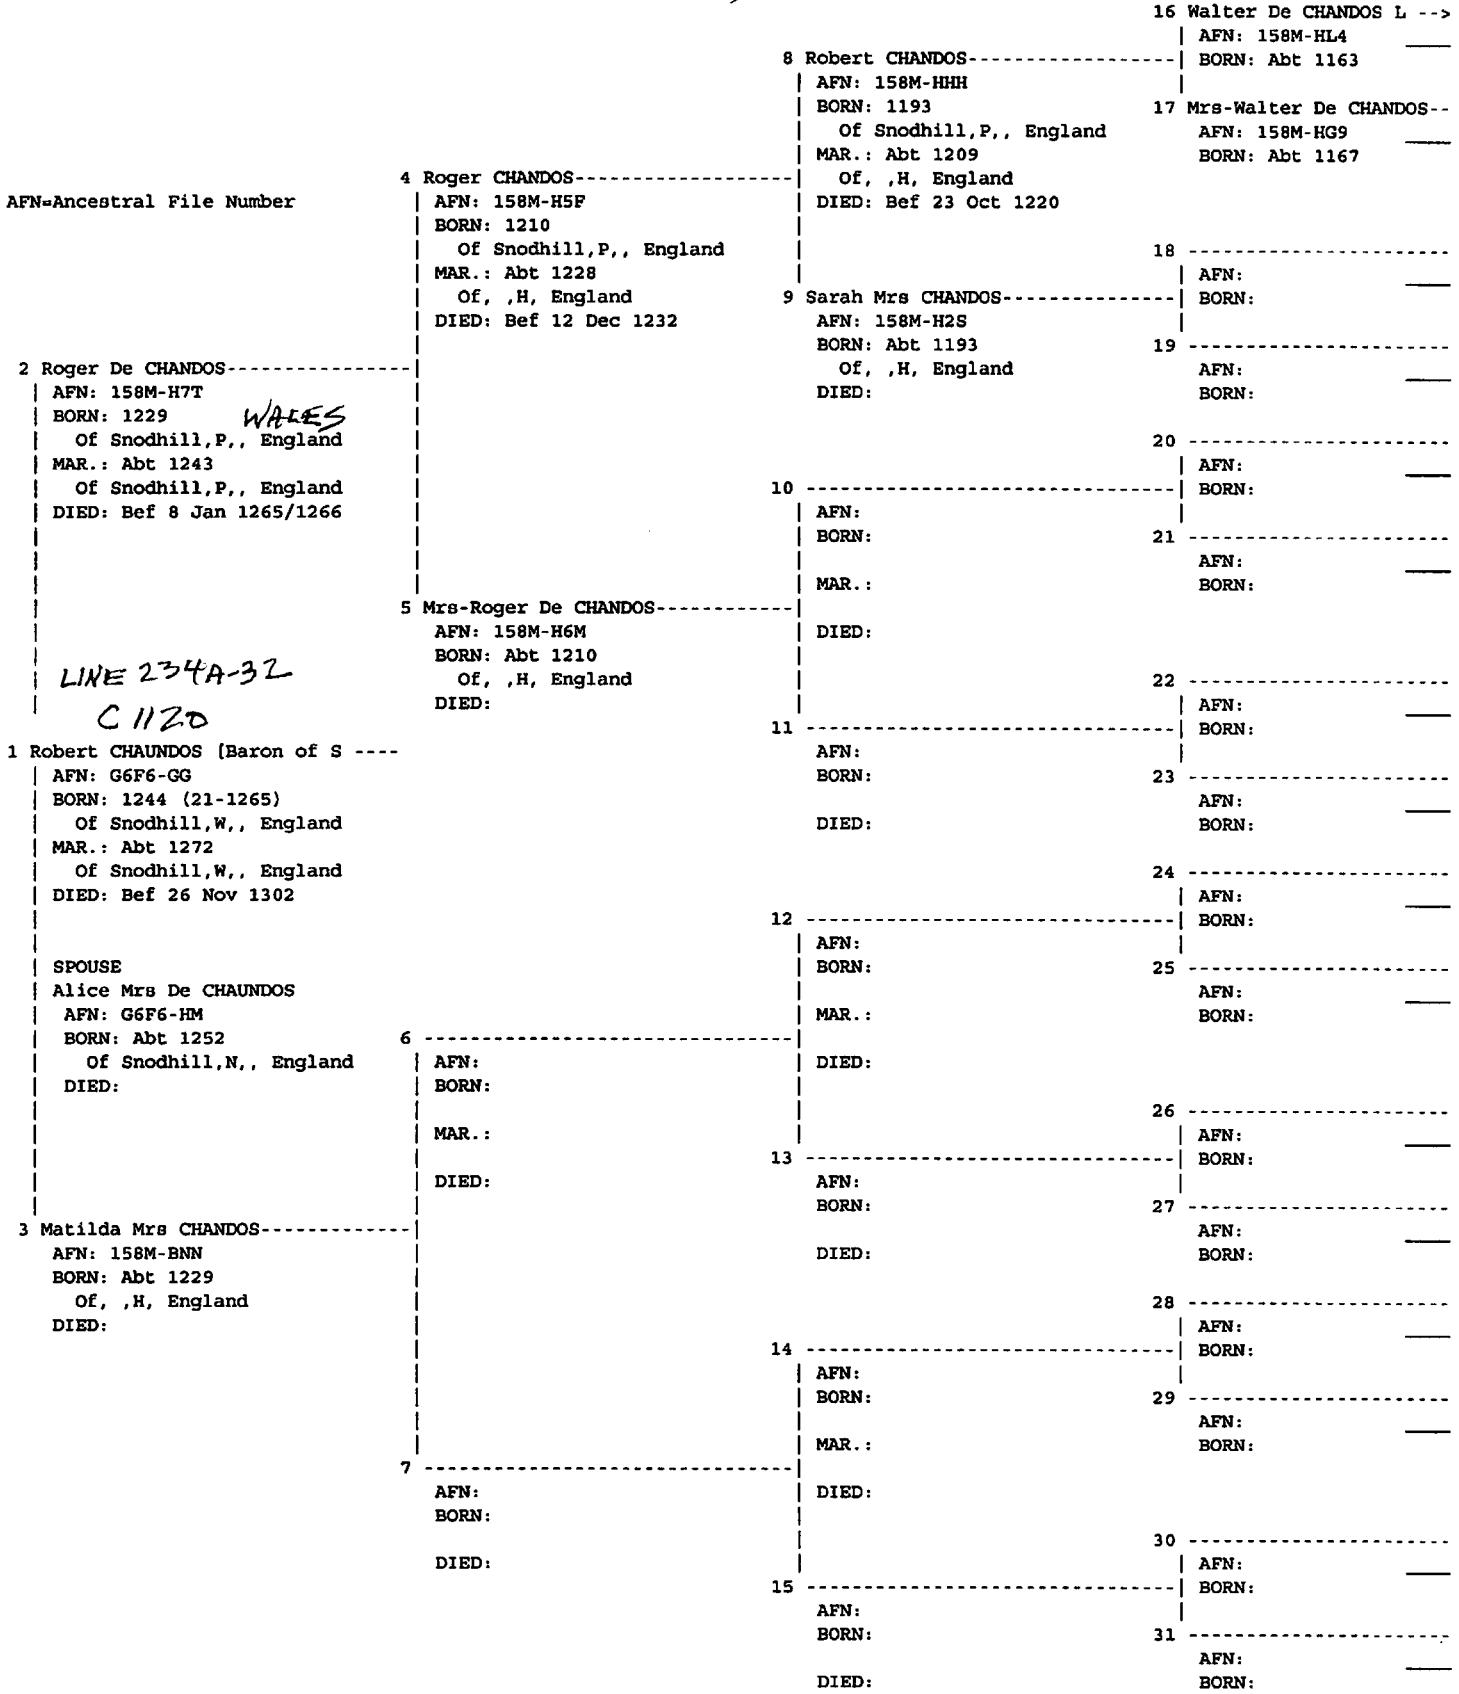

WALES
LINE 234A-32
C 1120

No. 1 on this chart is the same as no. 2 on chart no. 80

60

No. 1 on this chart is the same as no. 24 on chart no. 84

GEOFF
1006-

No. 1 on this chart is the same as no. 15 on chart no. 89