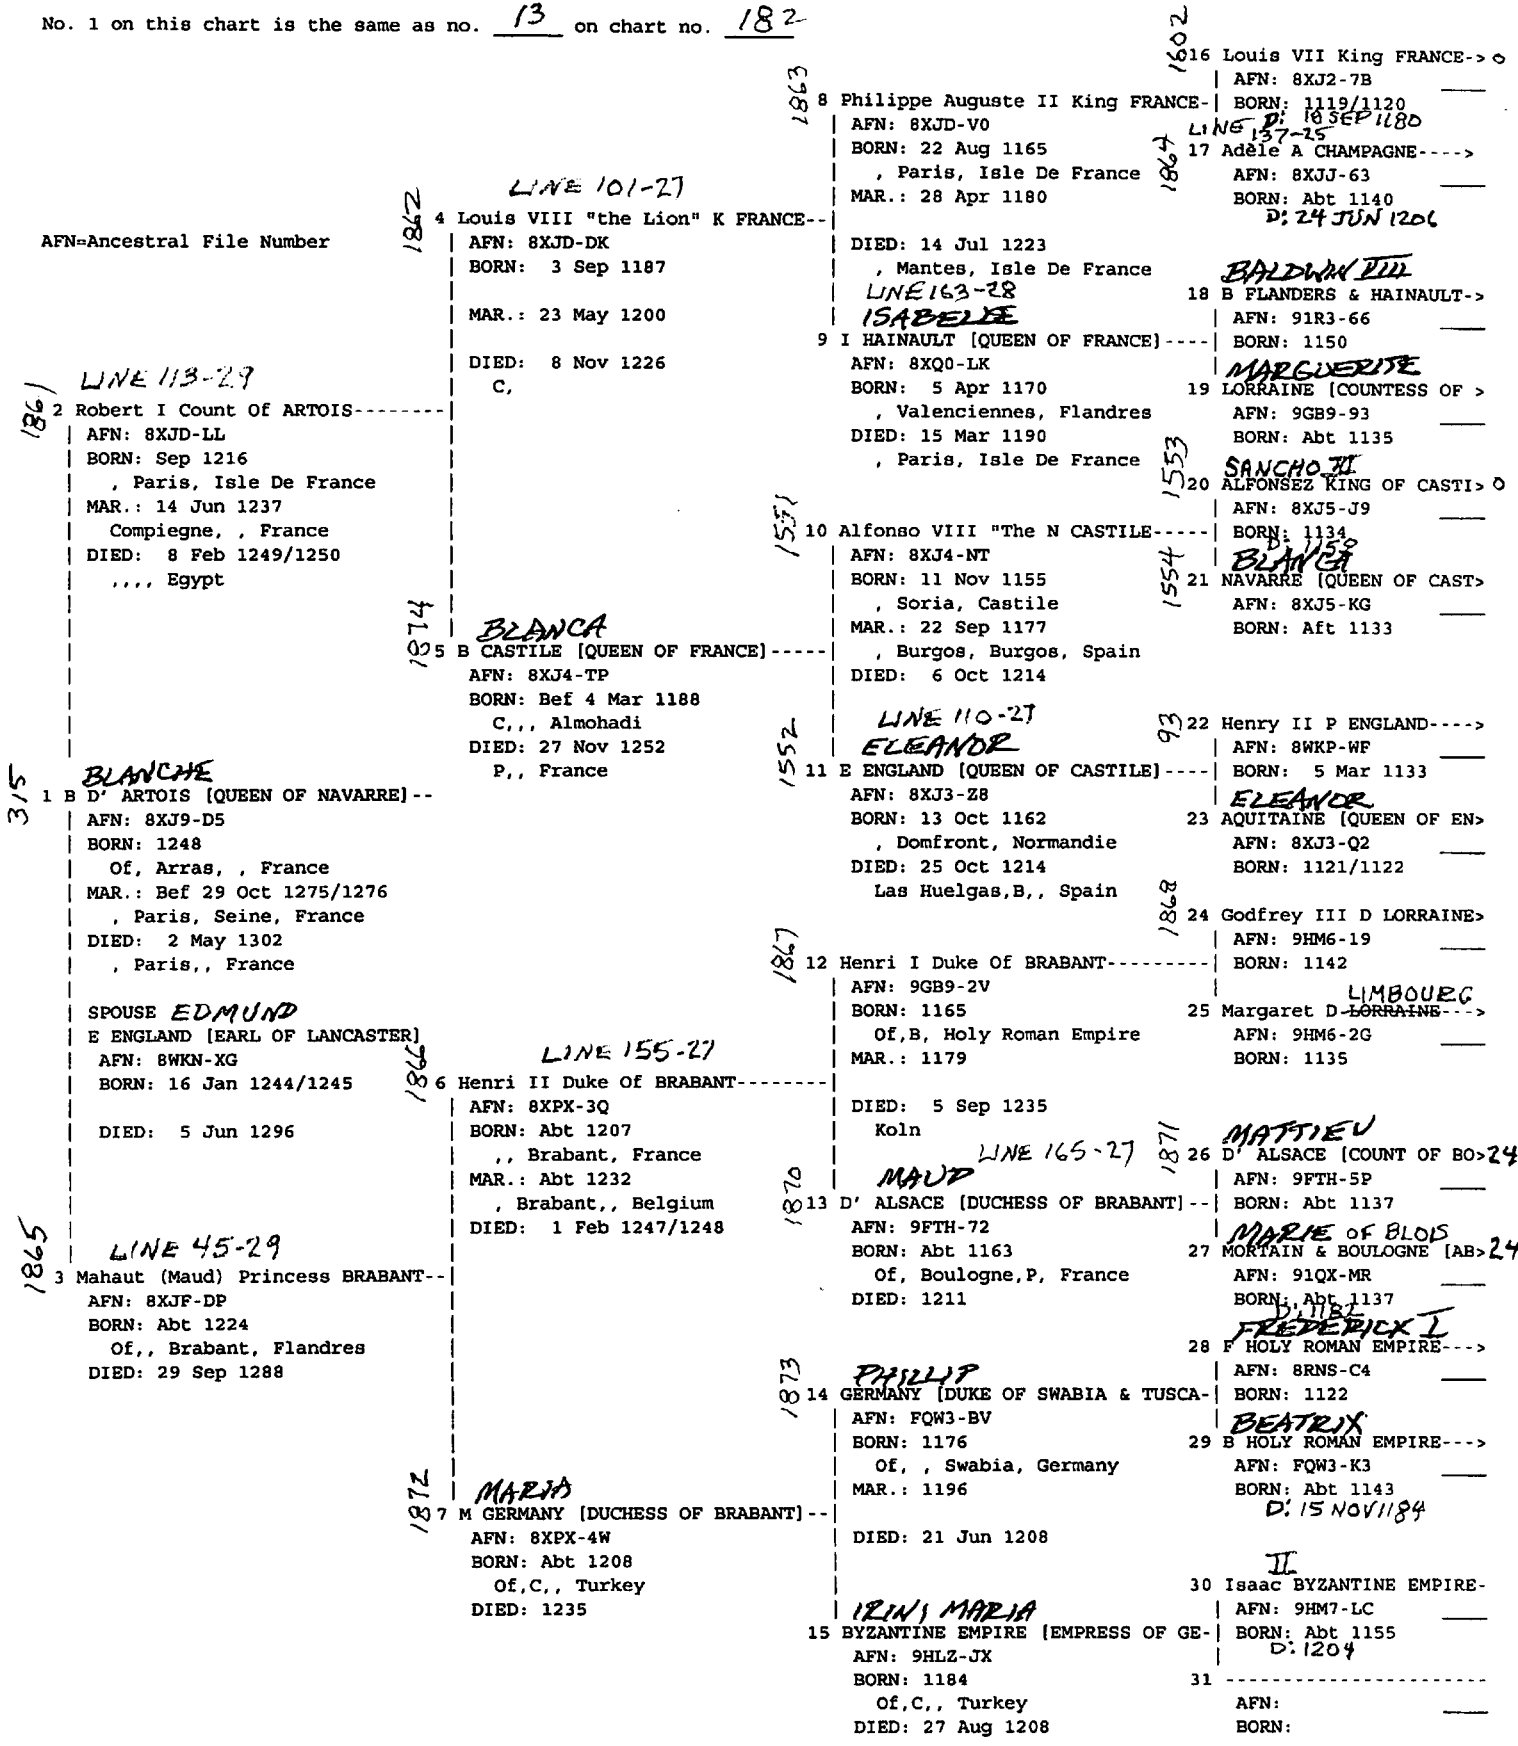

No. 1 on this chart is the same as no. 13 on chart no. 182

AFN=Ancestral File Number