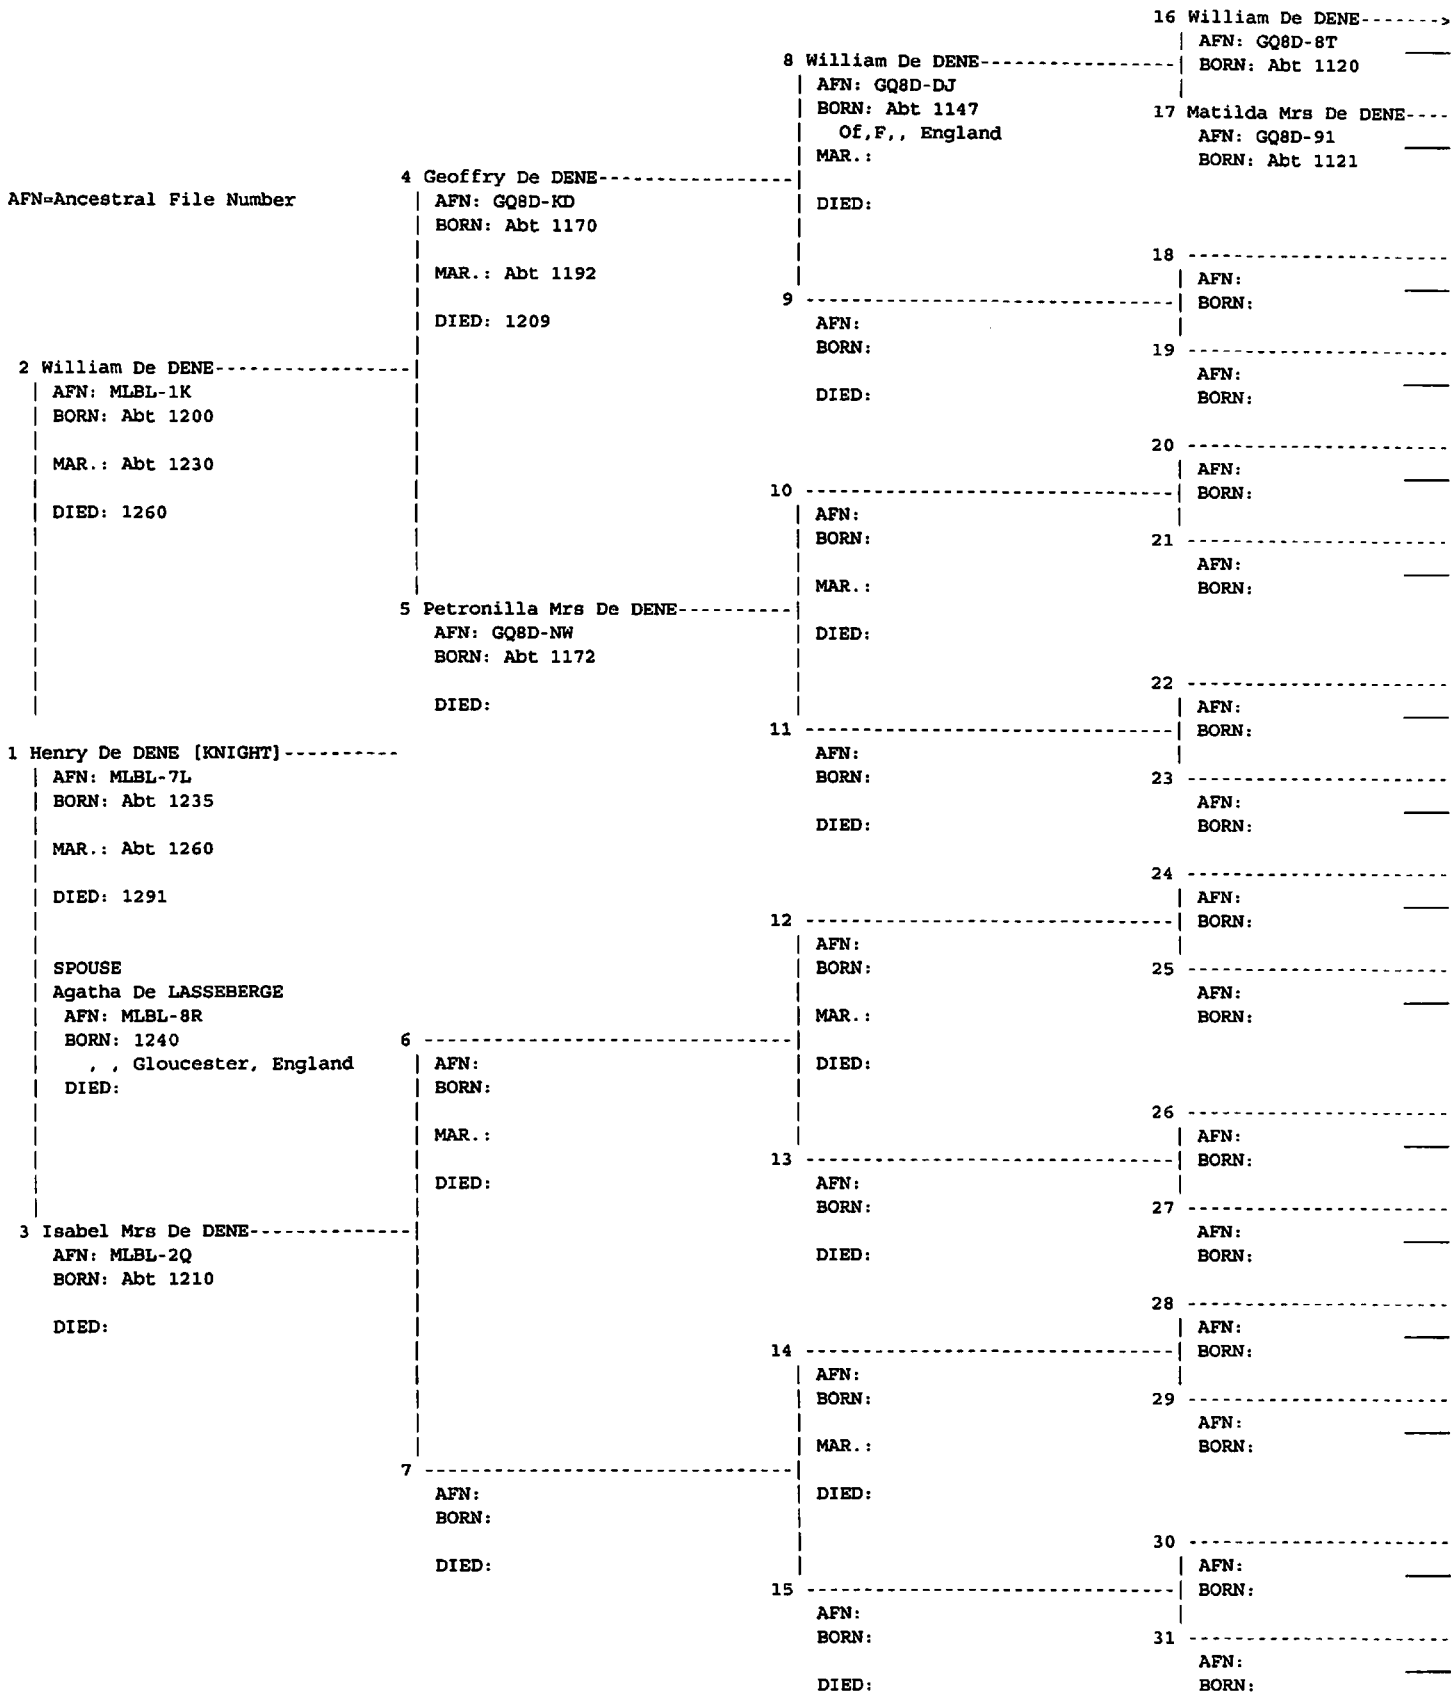

No. 1 on this chart is the same as no. 24 on chart no. 75