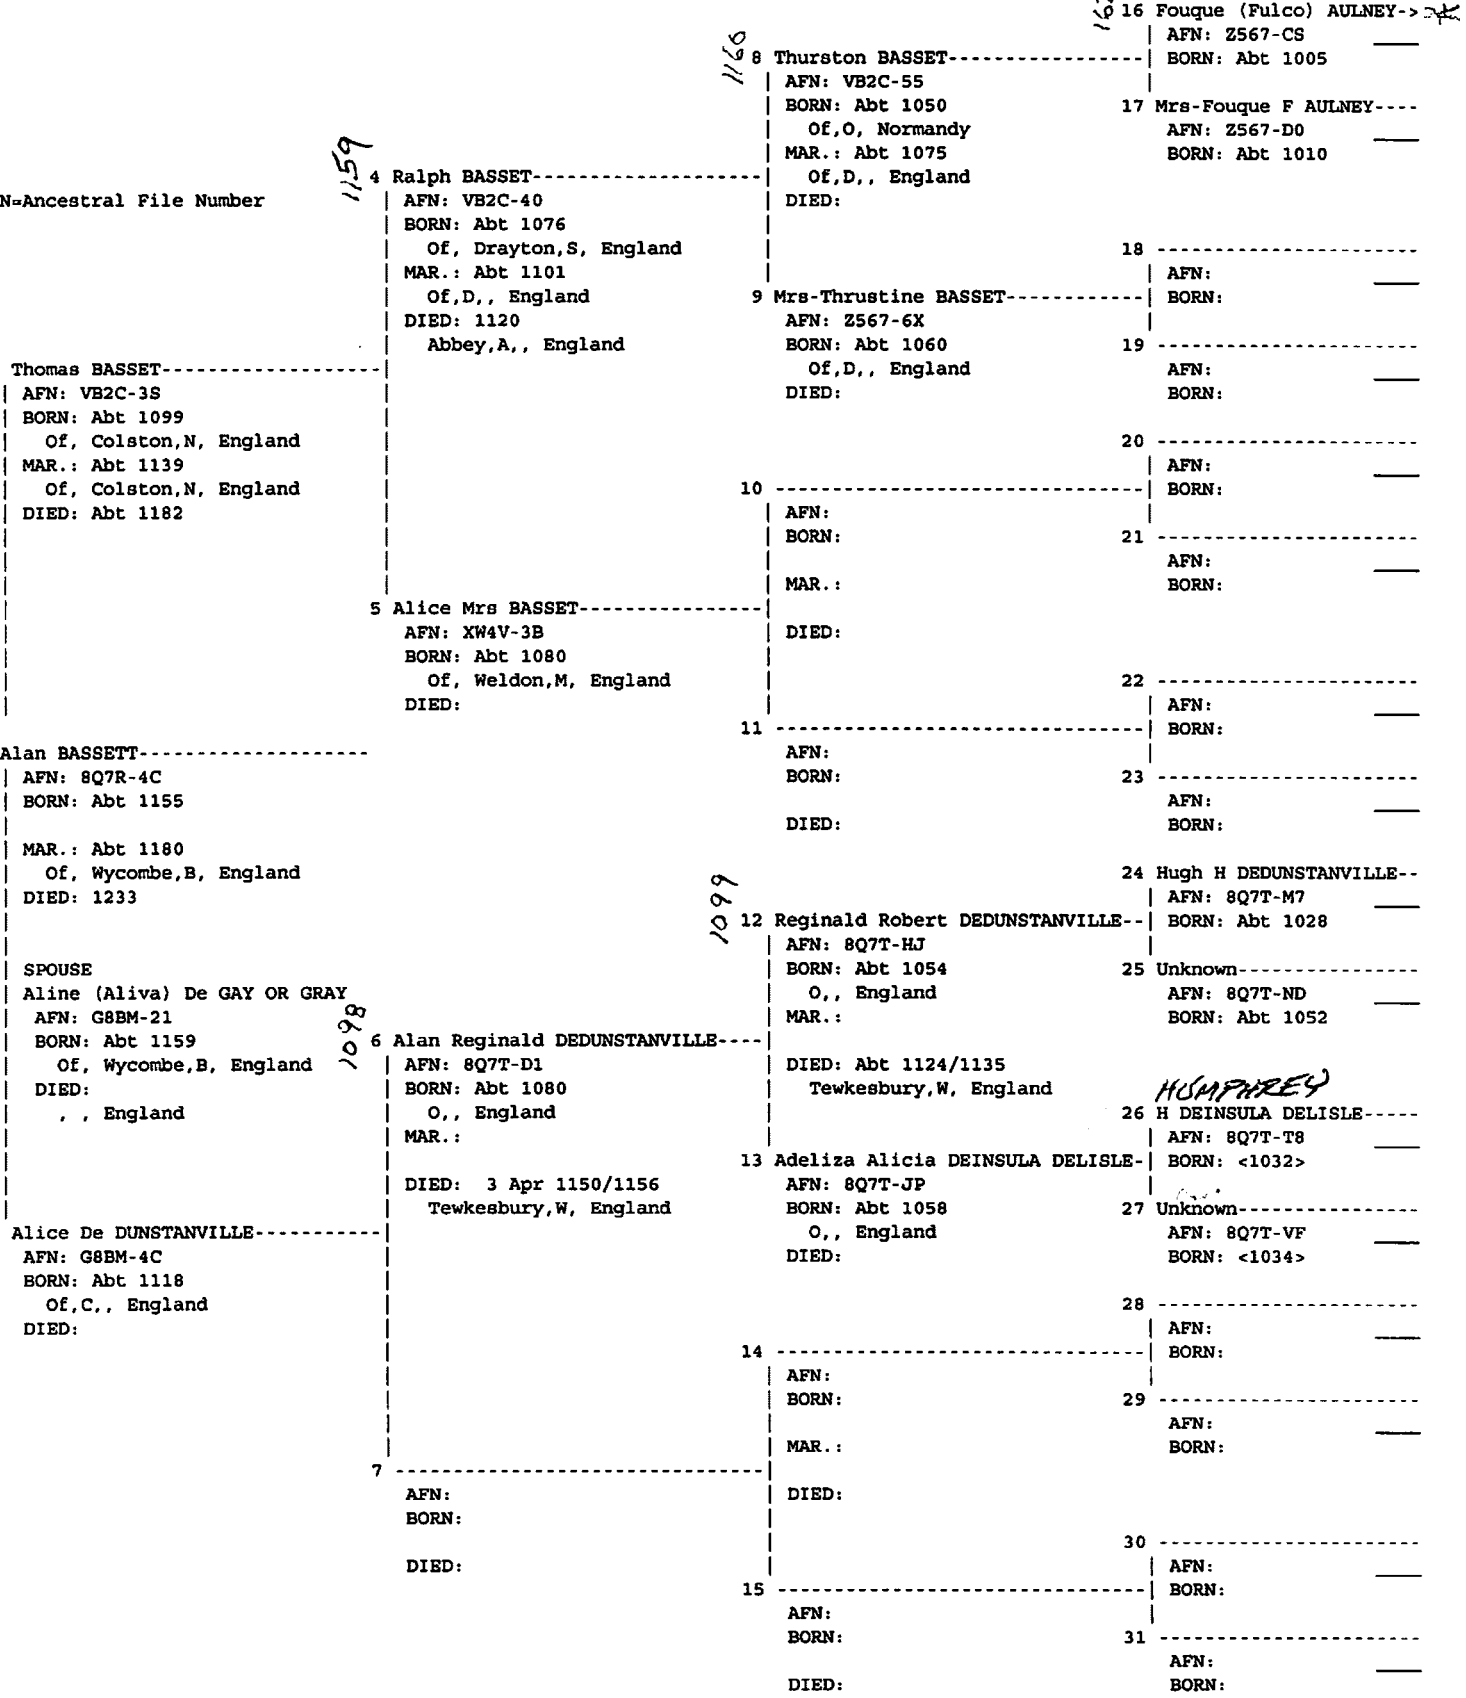

No. 1 on this chart is the same as no. 18 on chart no. 62

AFN=Ancestral File Number

884

883

885

1159

1098

1166

1099

1623