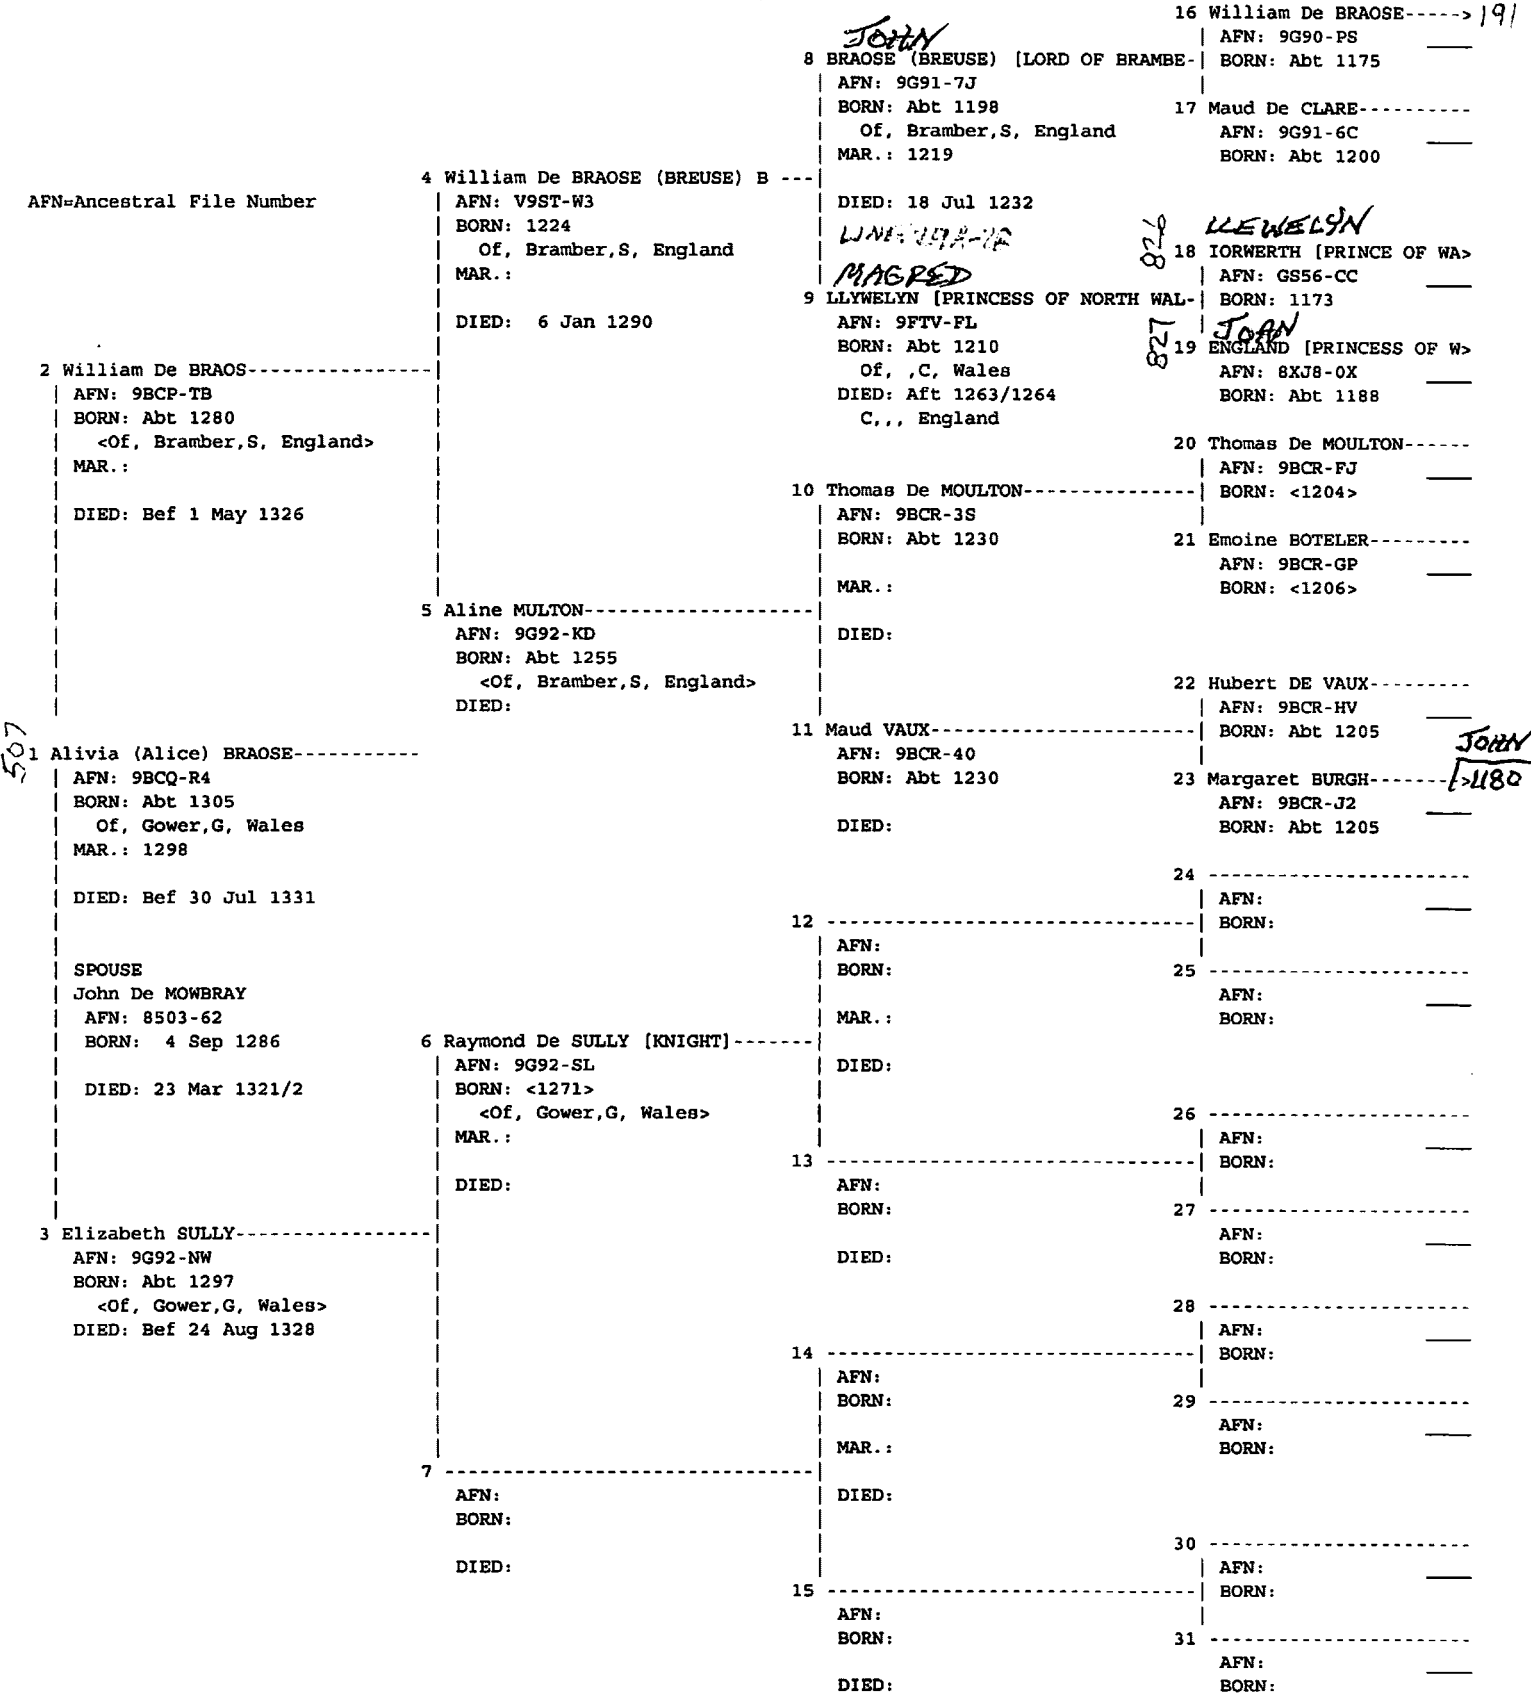

No. 1 on this chart is the same as no. 7 on chart no. 29