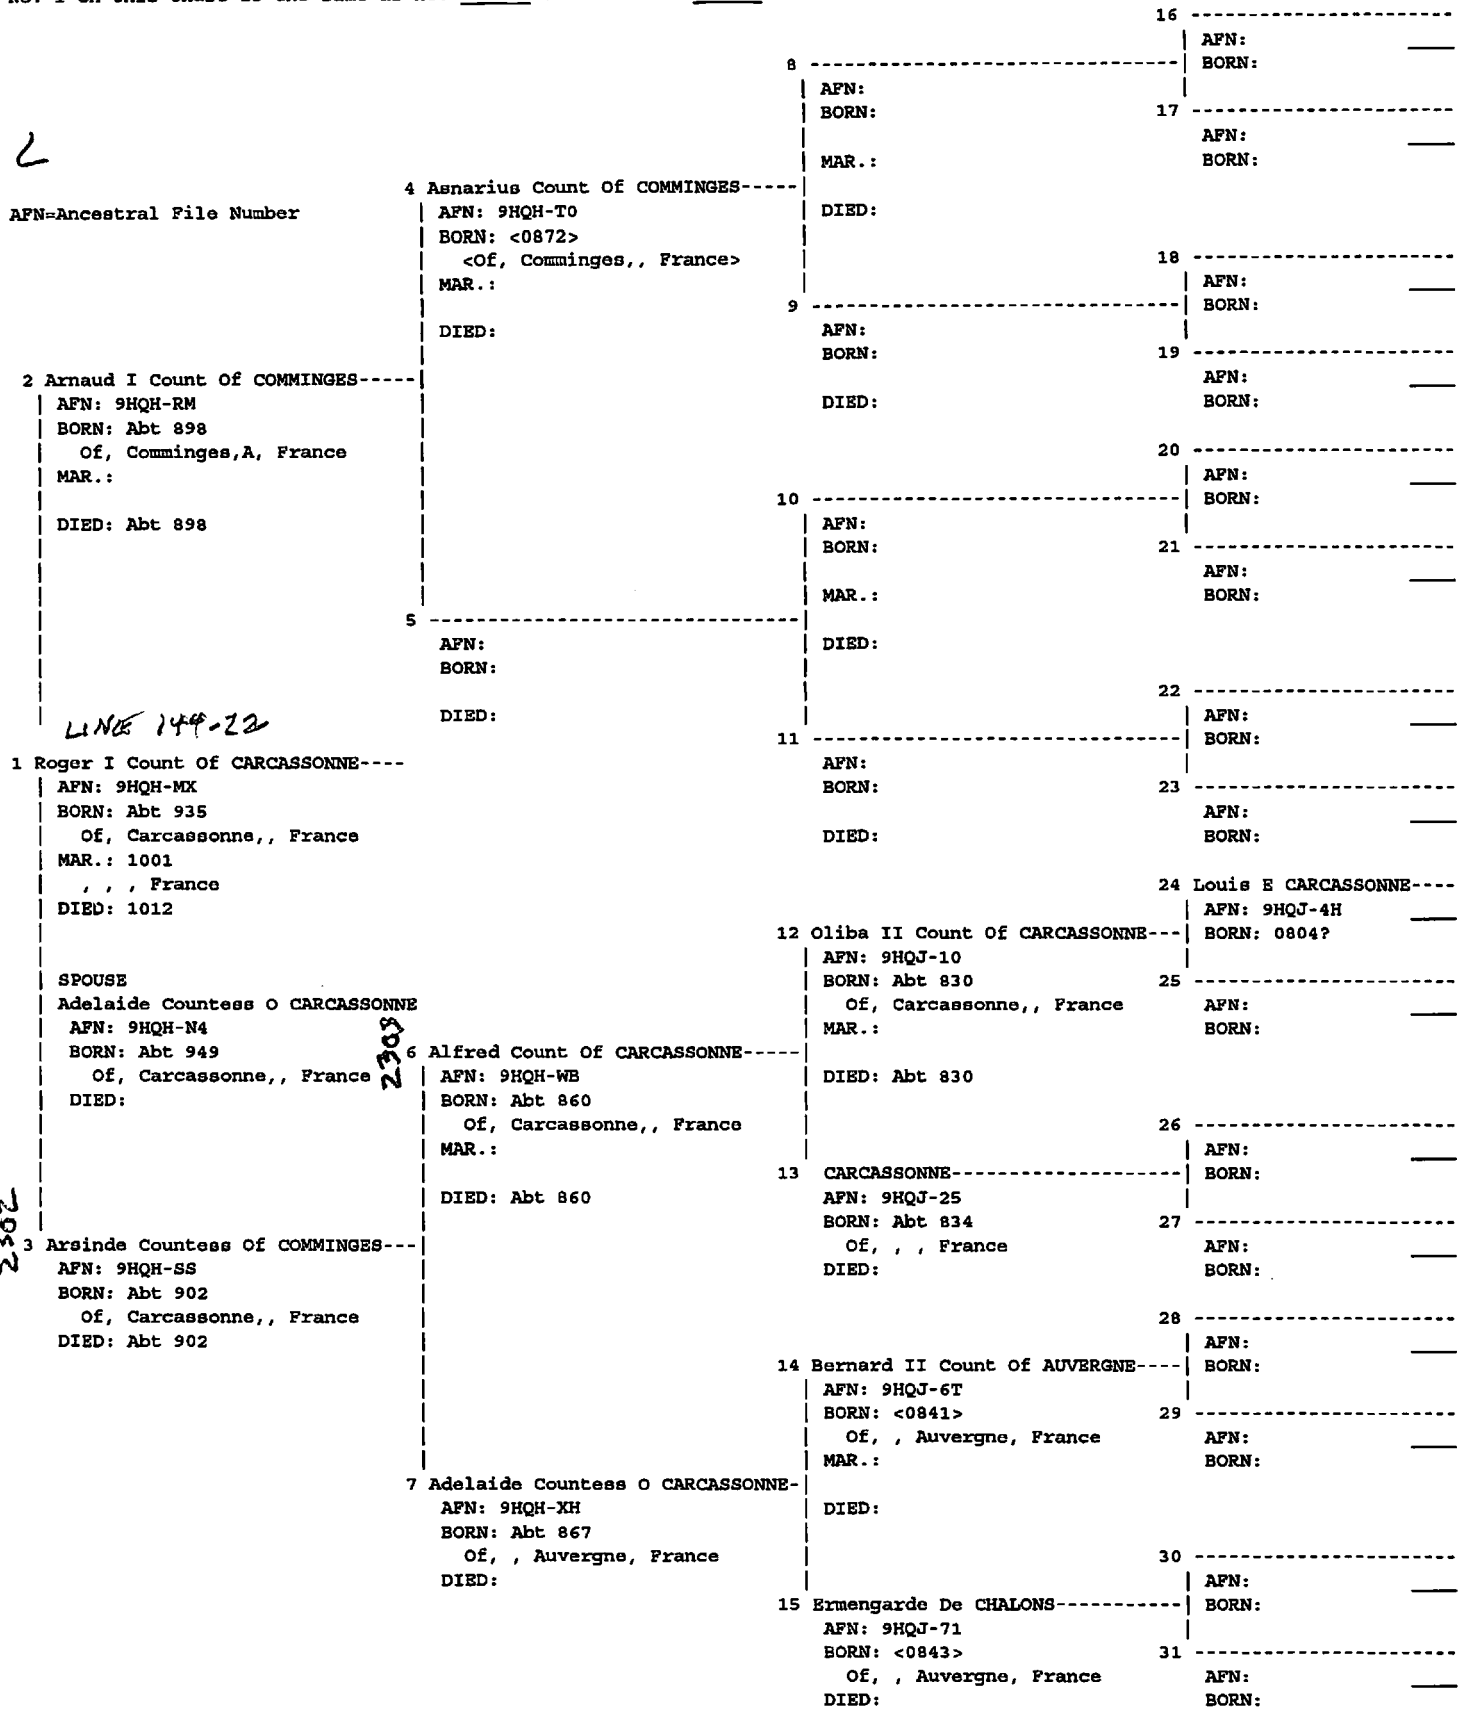

No. 1 on this chart is the same as no. _____ on chart no. _____

AFN=Ancestral File Number