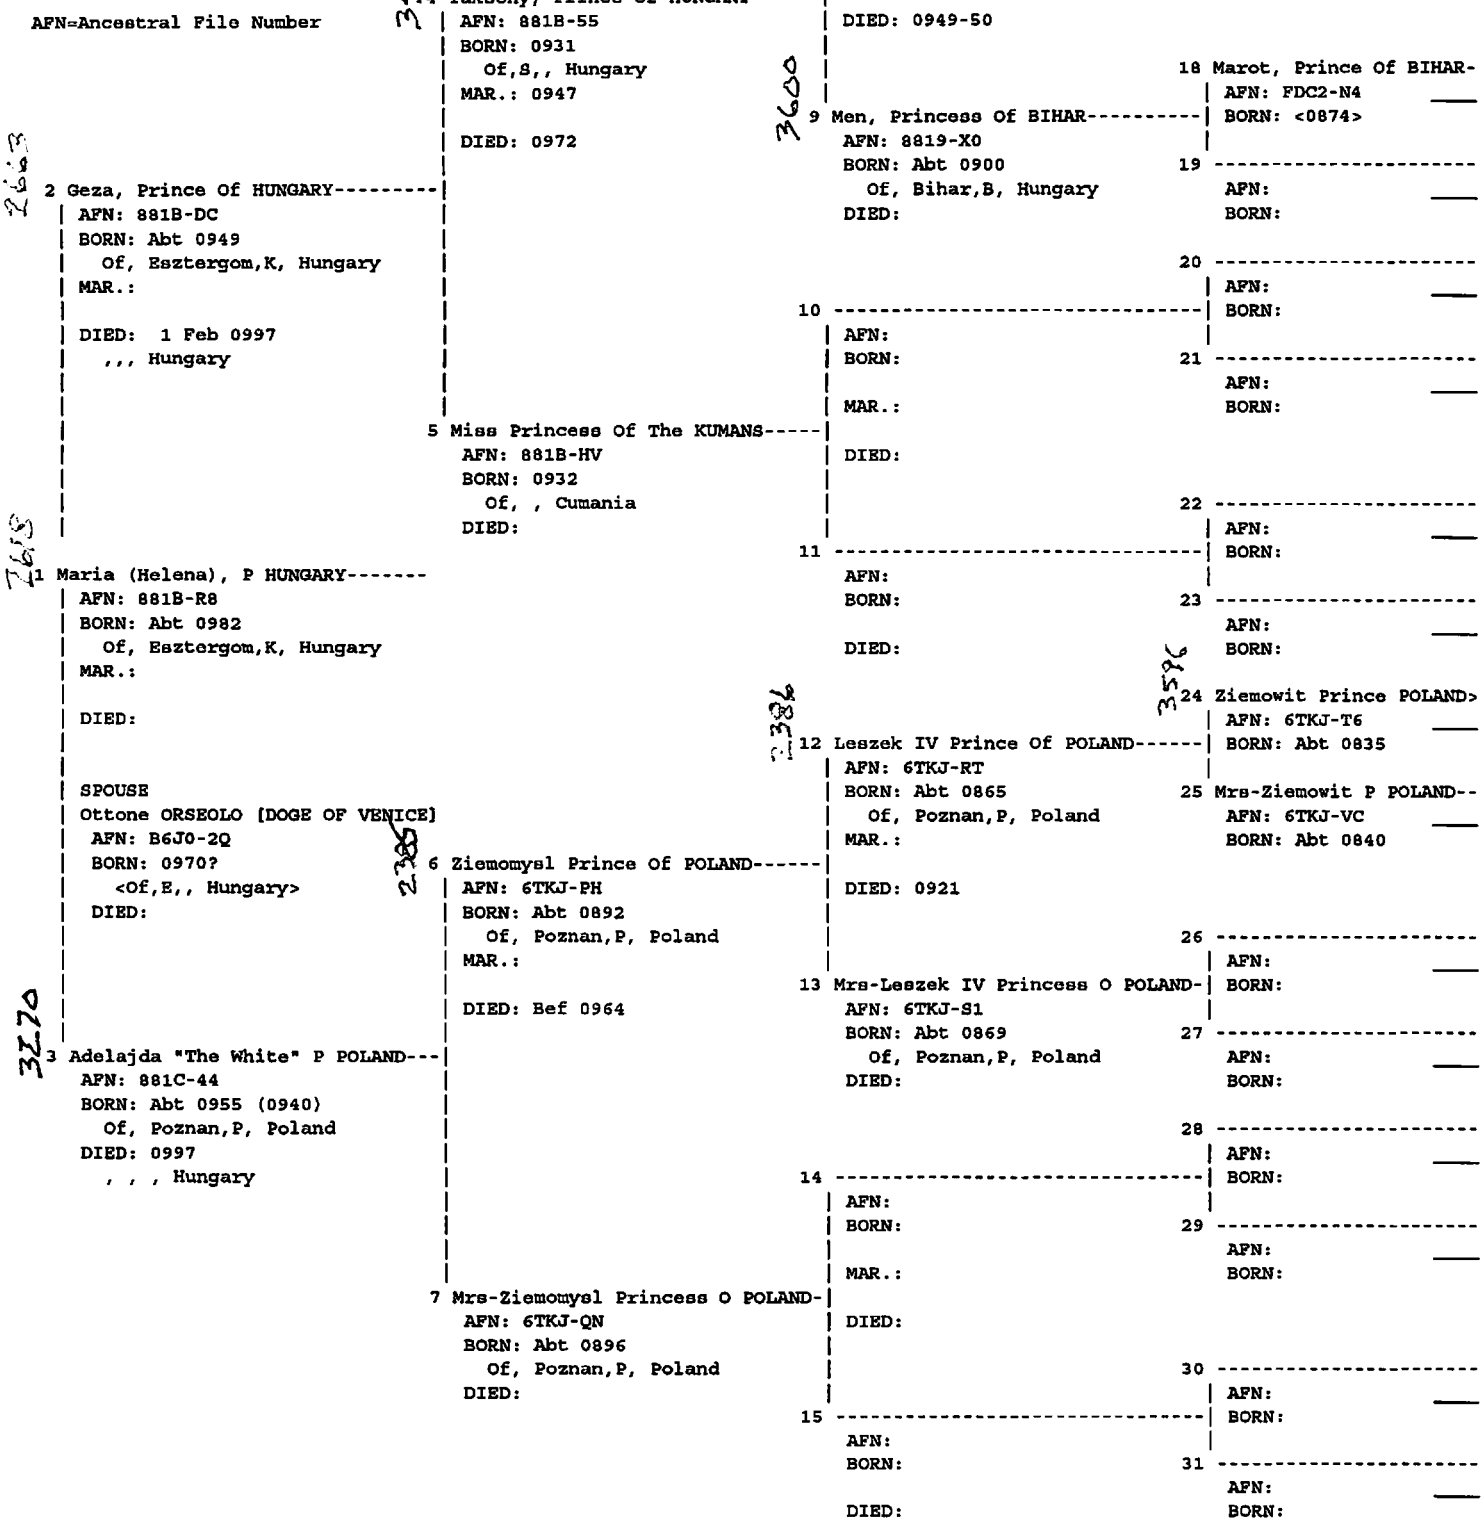

No. 1 on this chart is the same as no. _____ on chart no. _____