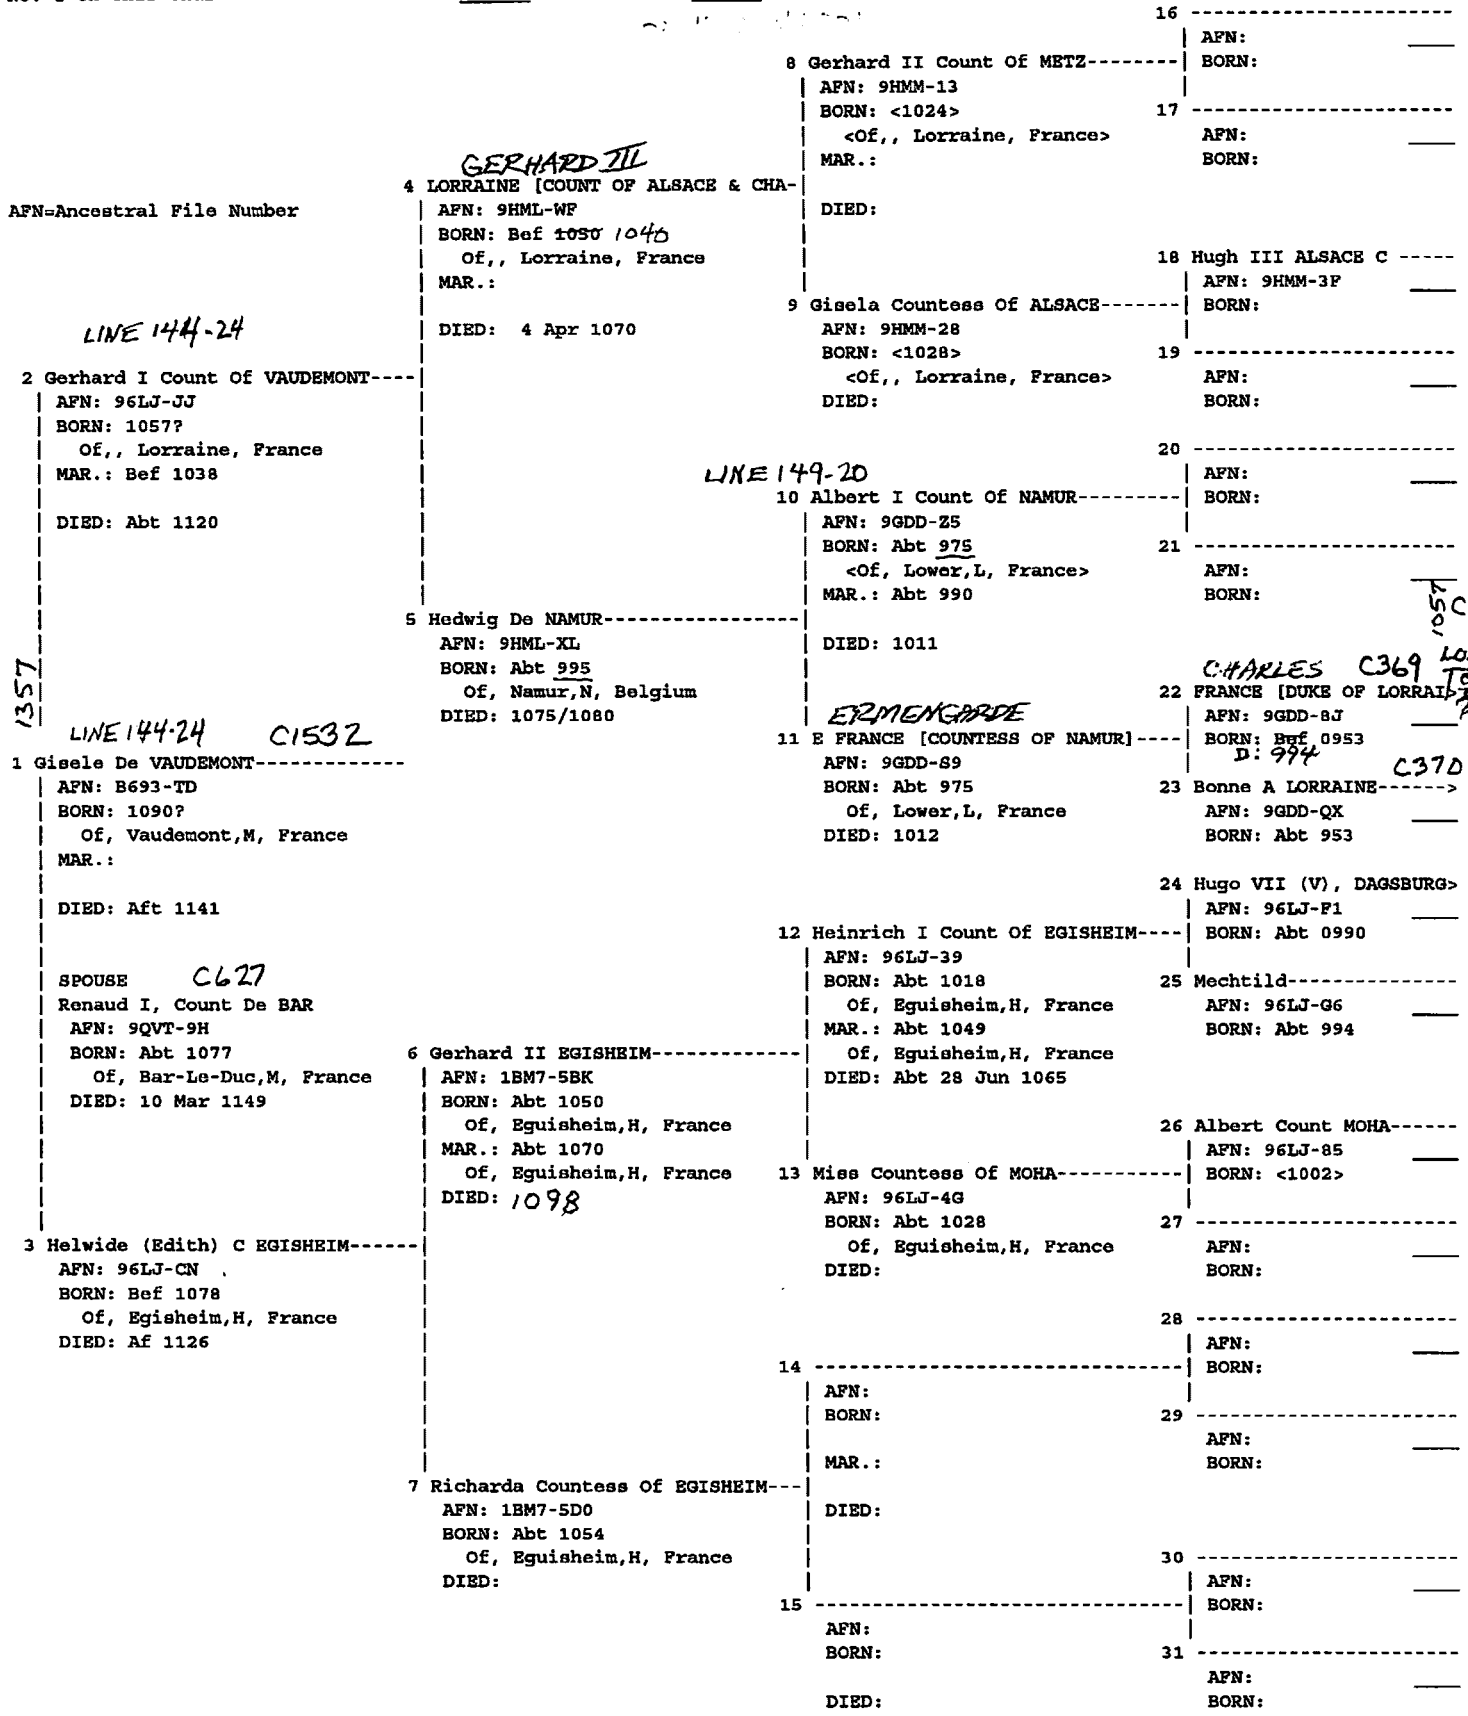

No. 1 on this chart is the same as no. 15 on chart no. 213