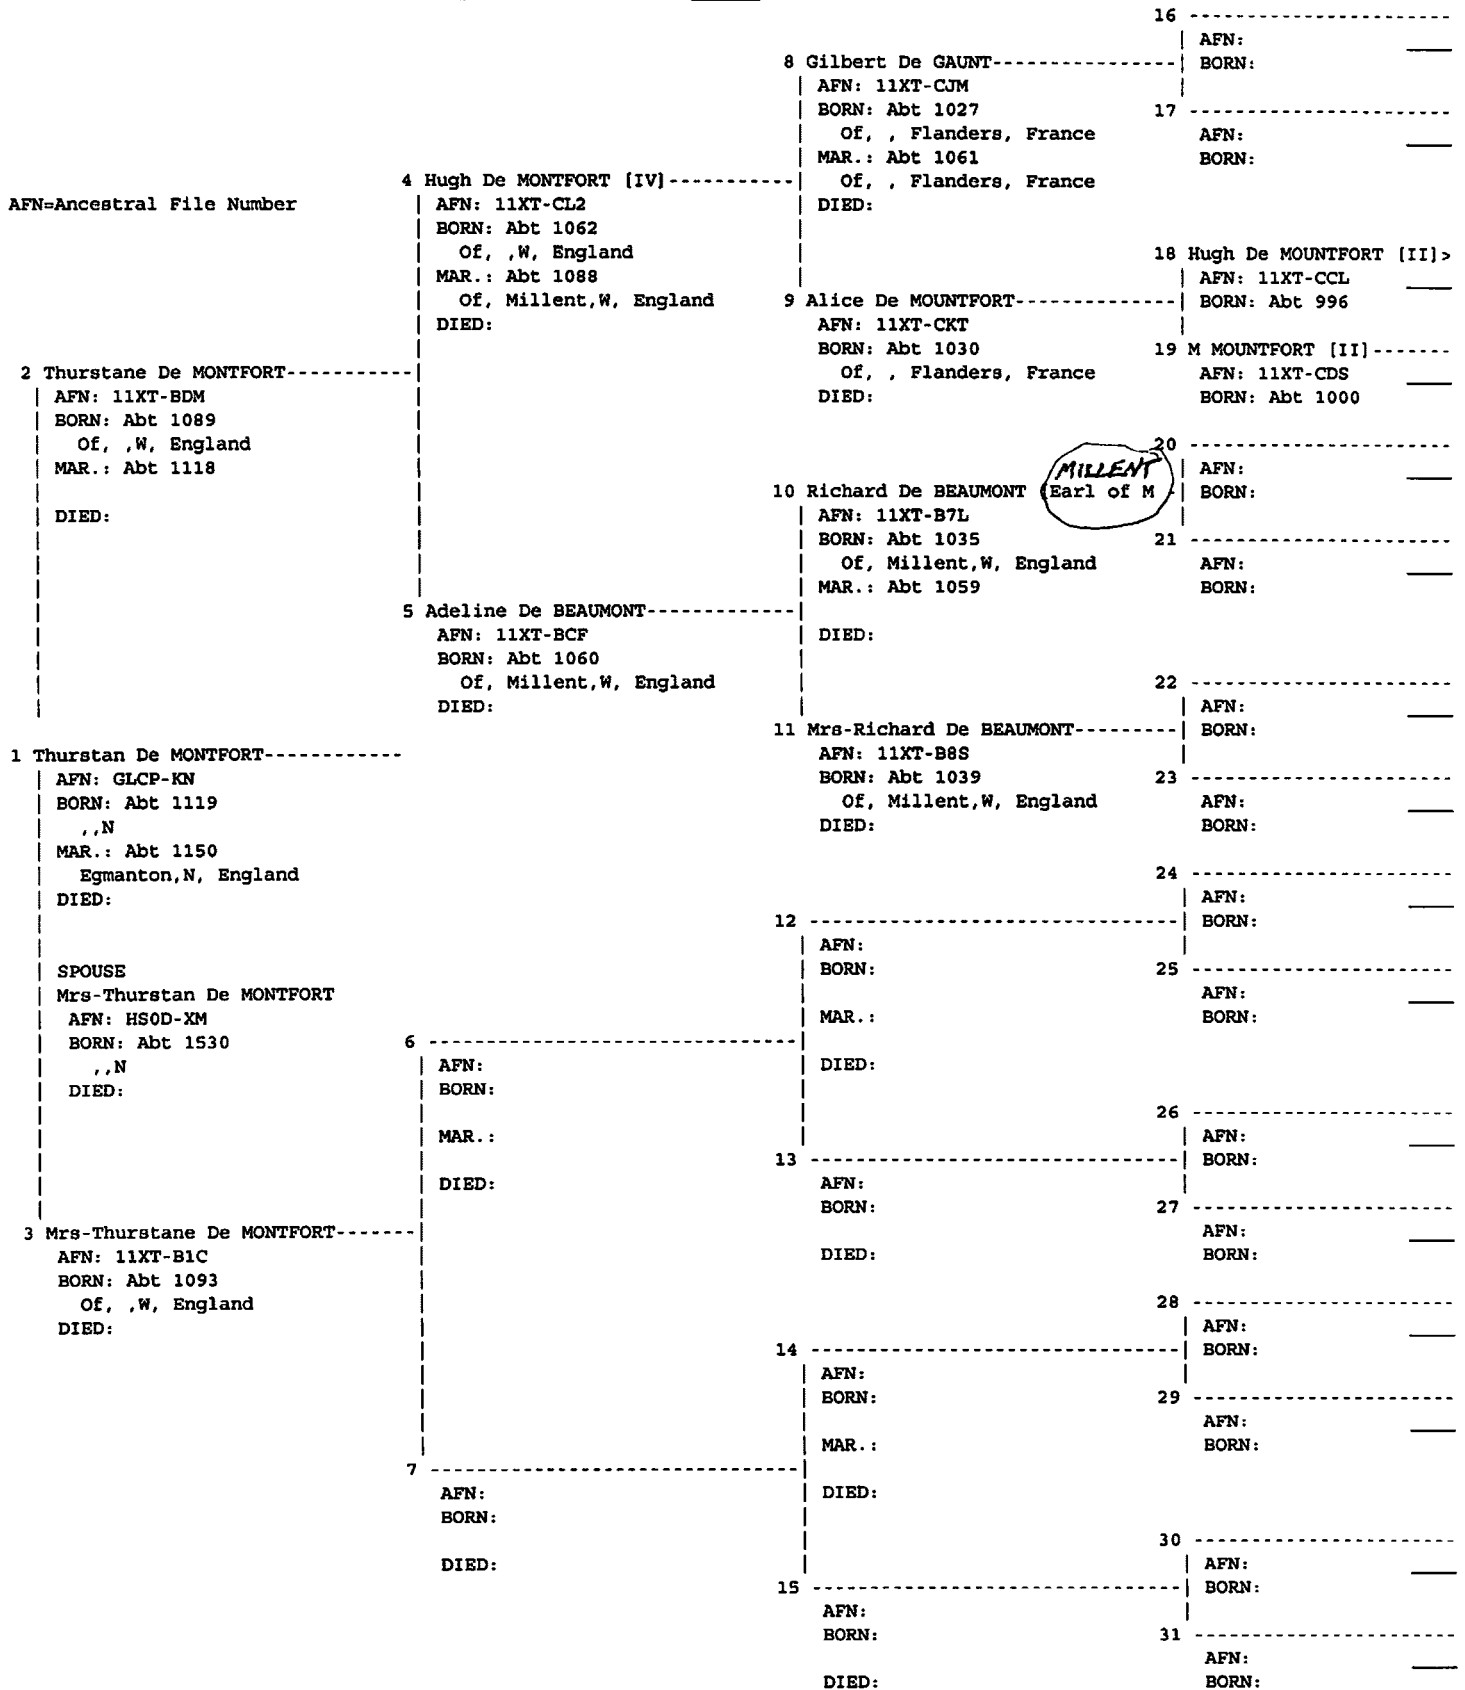

No. 1 on this chart is the same as no. 16 on chart no. 160