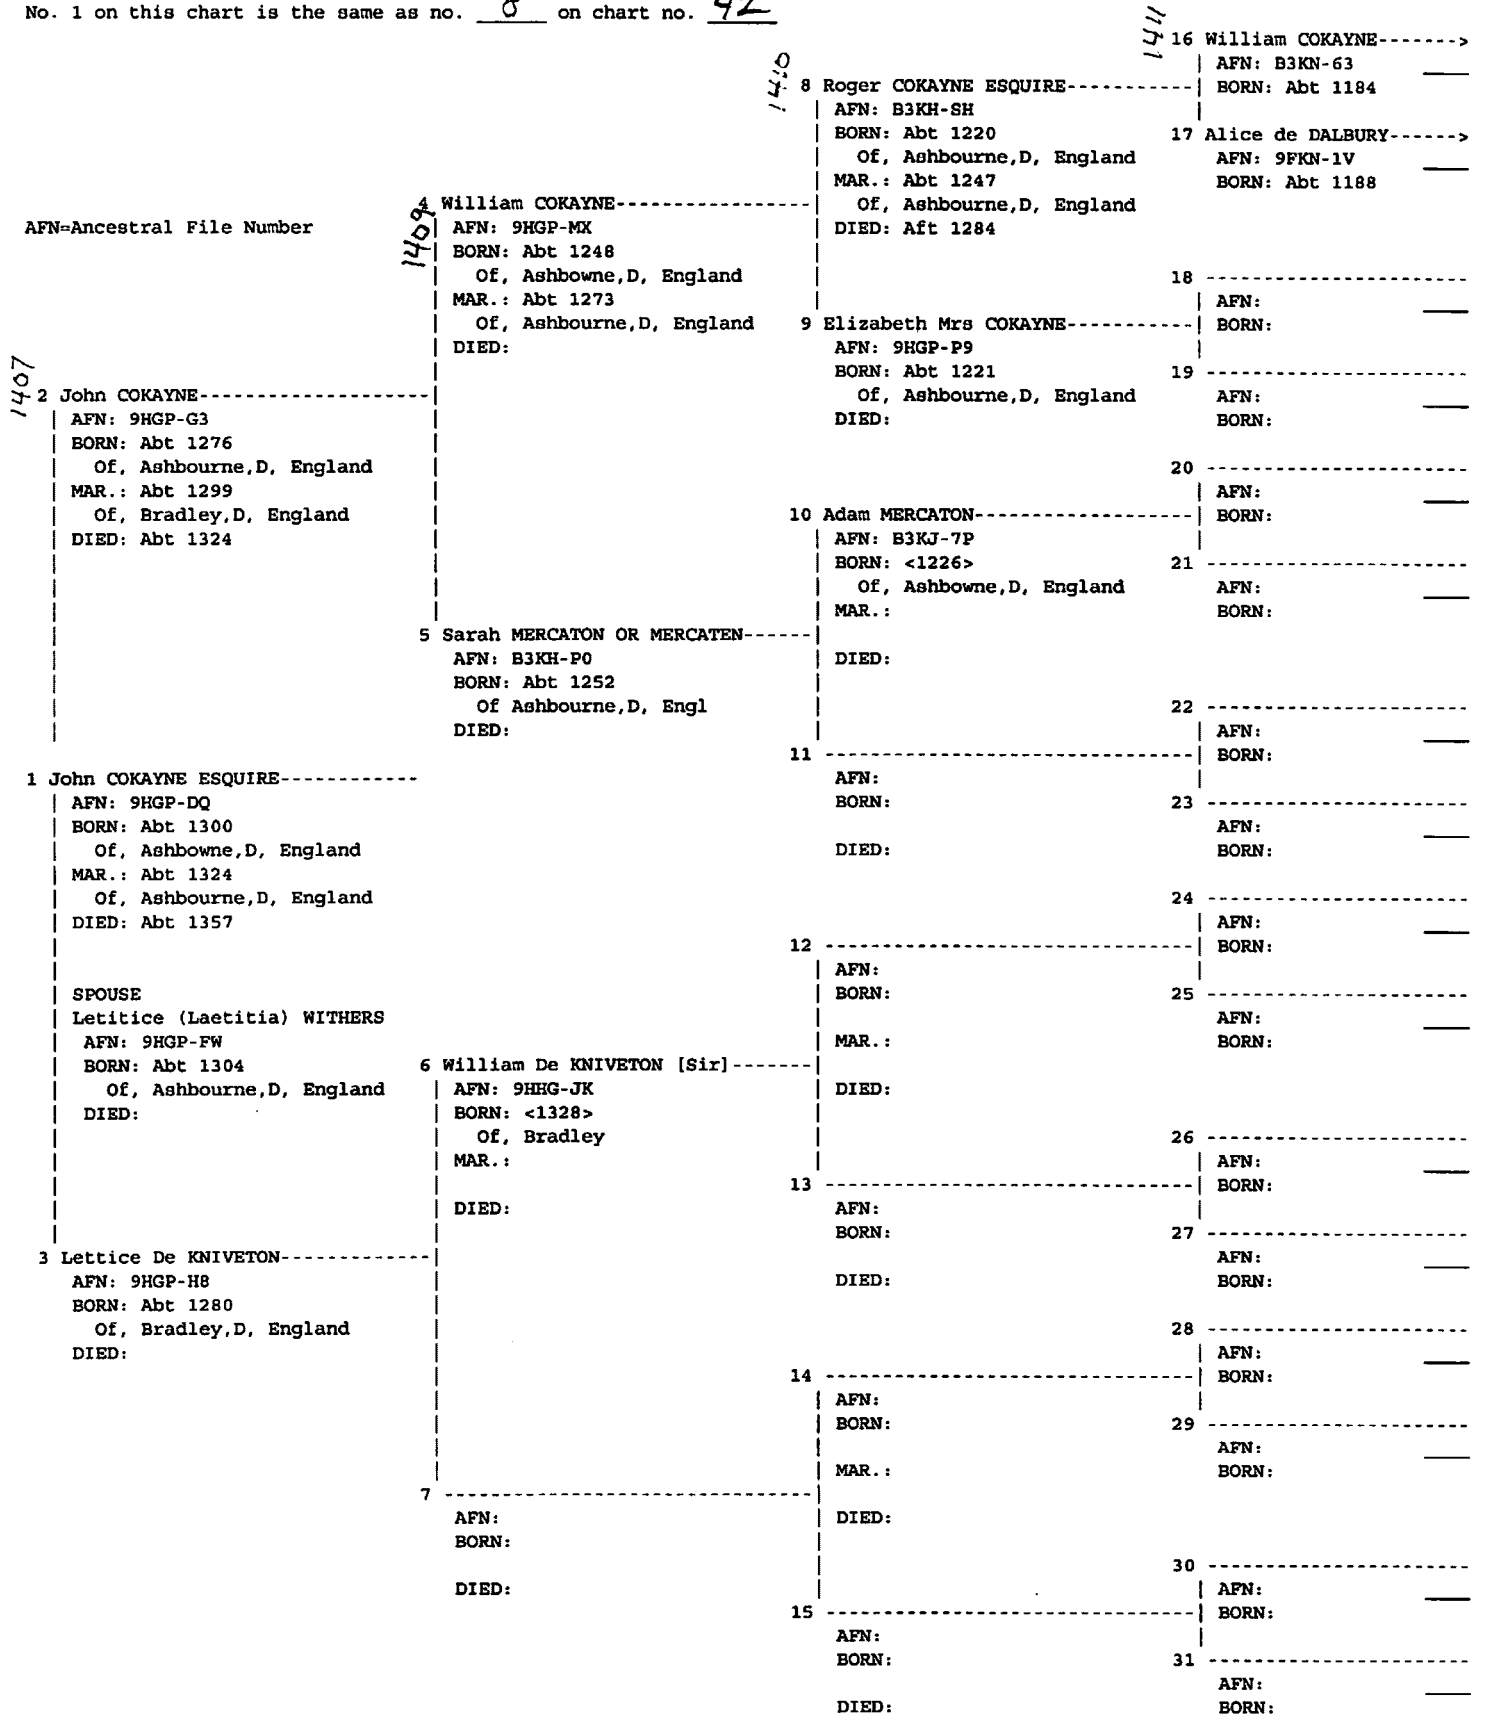

No. 1 on this chart is the same as no. 8 on chart no. 42