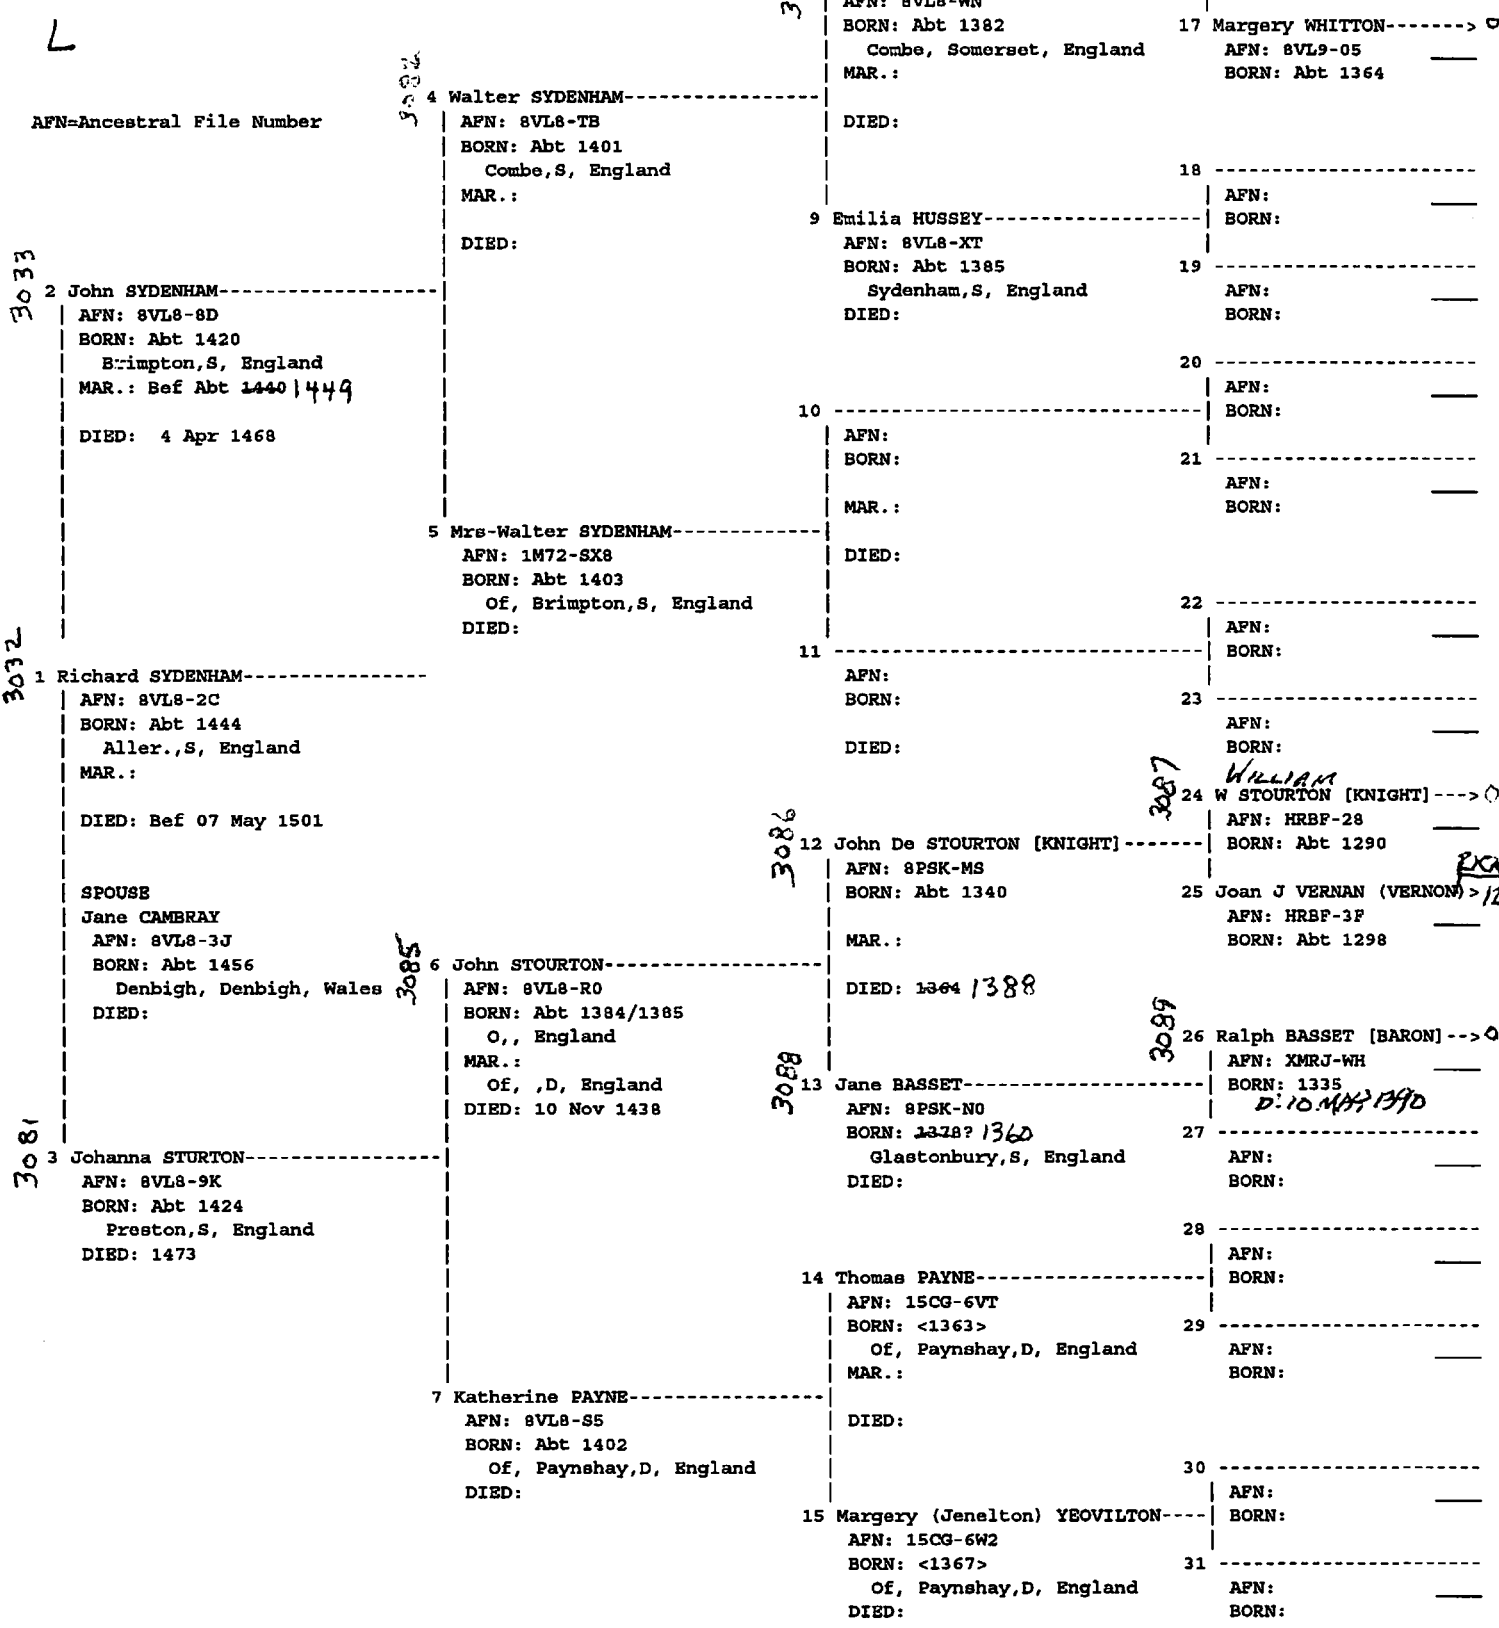

No. 1 on this chart is the same as no. _____ on chart no. _____