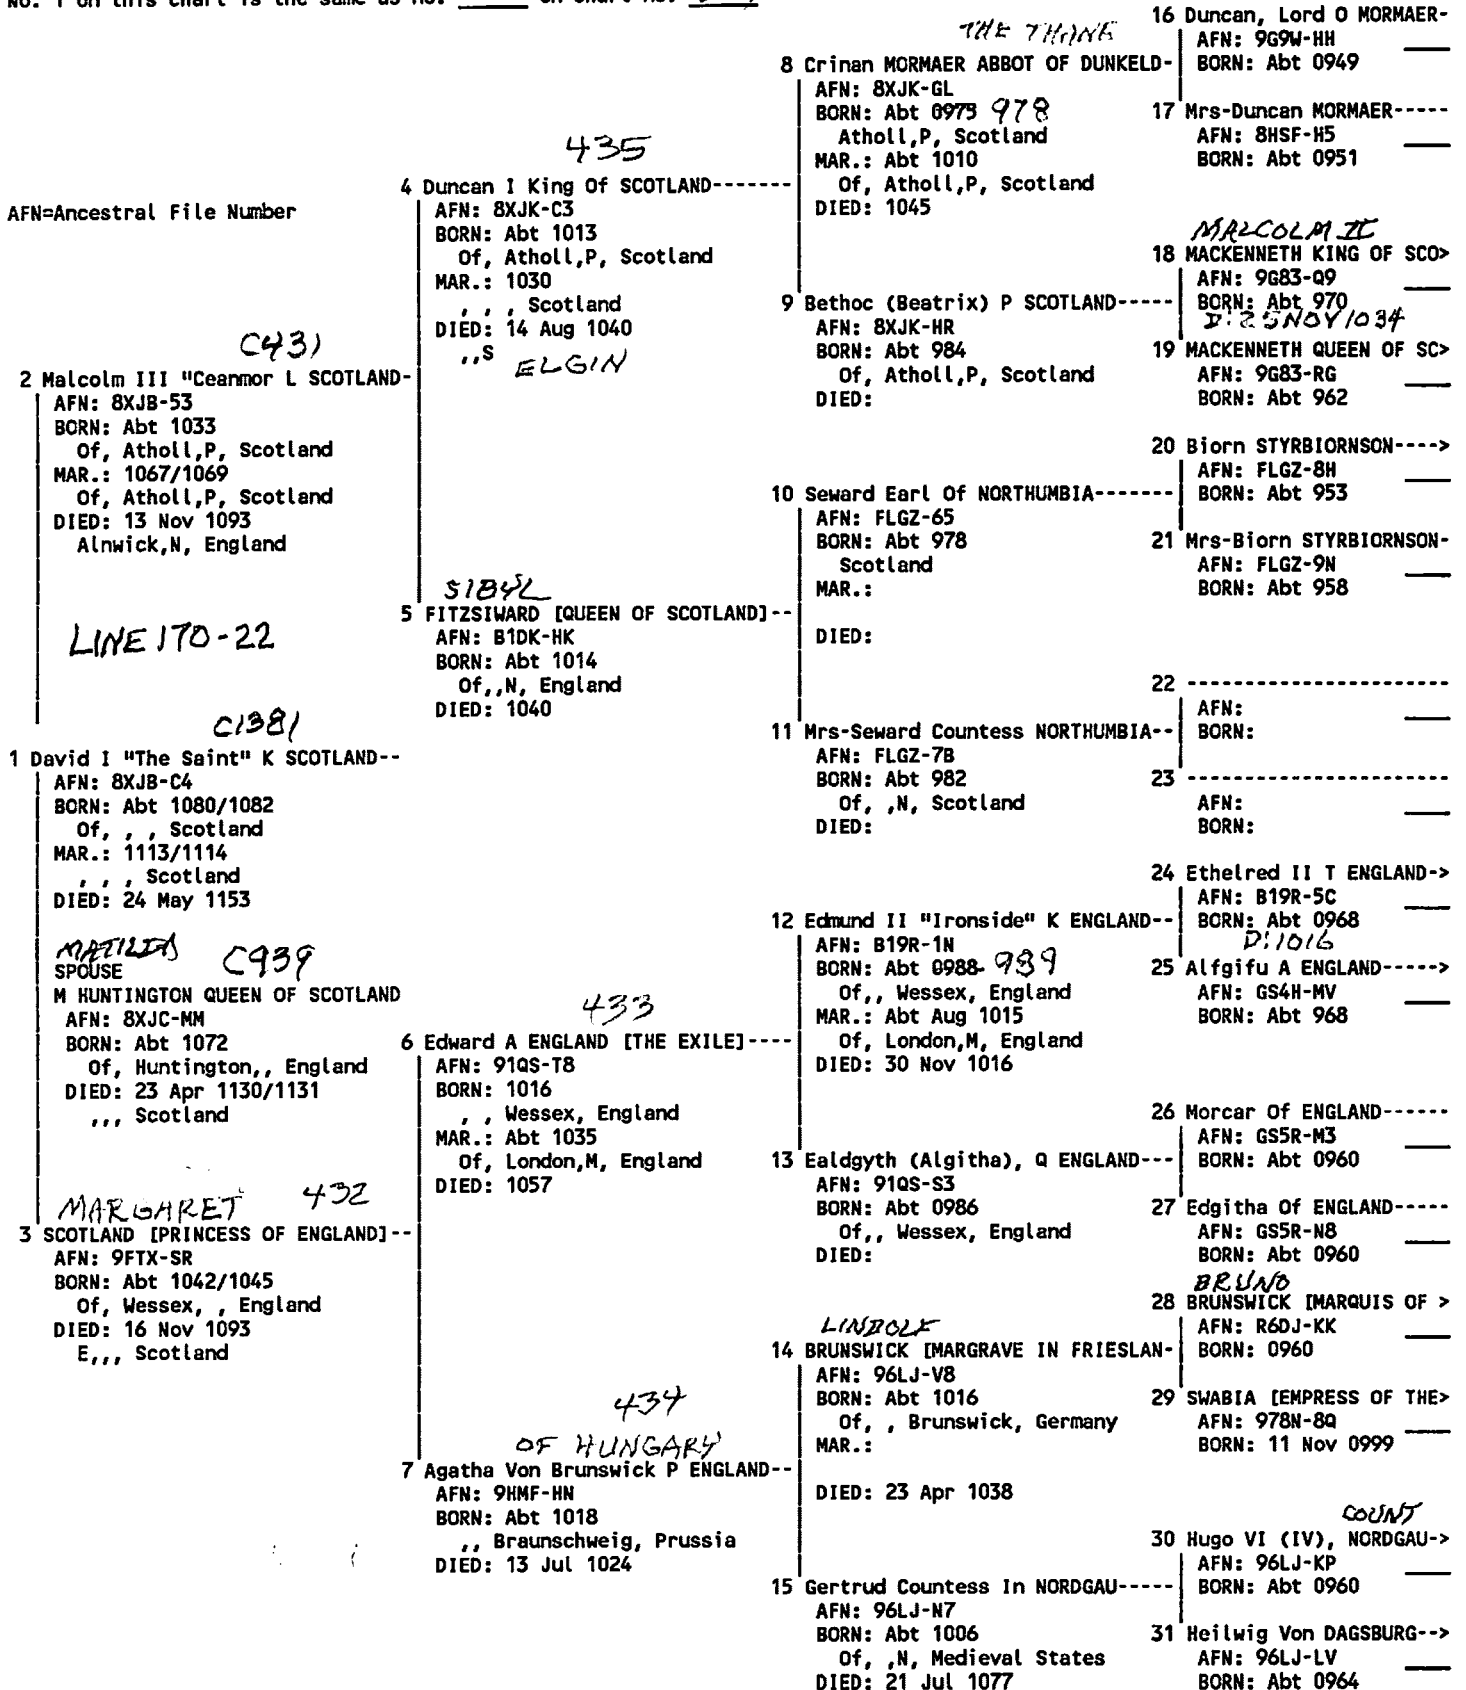

No. 1 on this chart is the same as no. 2f on chart no. 201