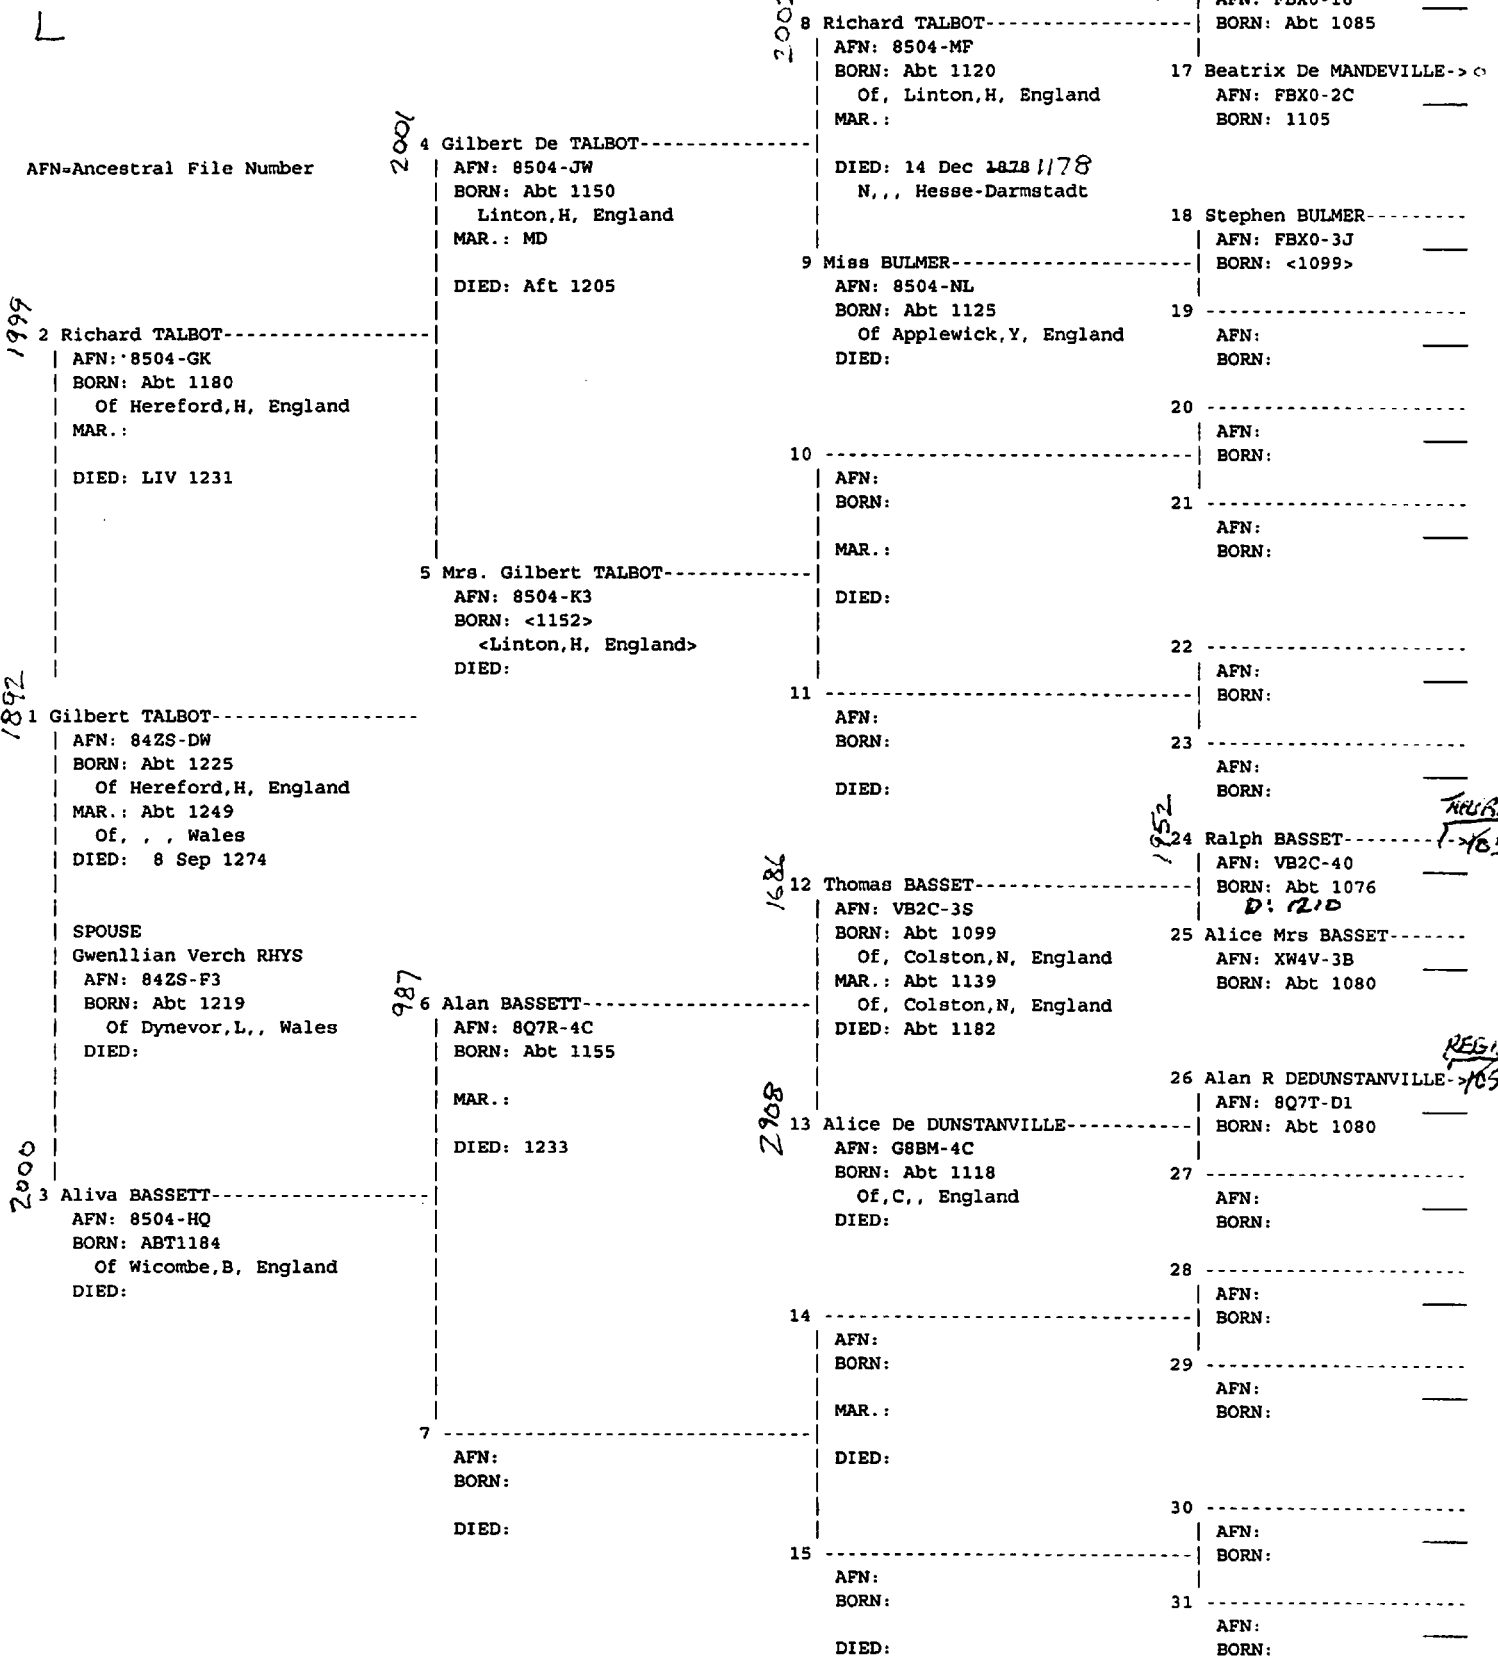

No. 1 on this chart is the same as no. _____ on chart no. _____