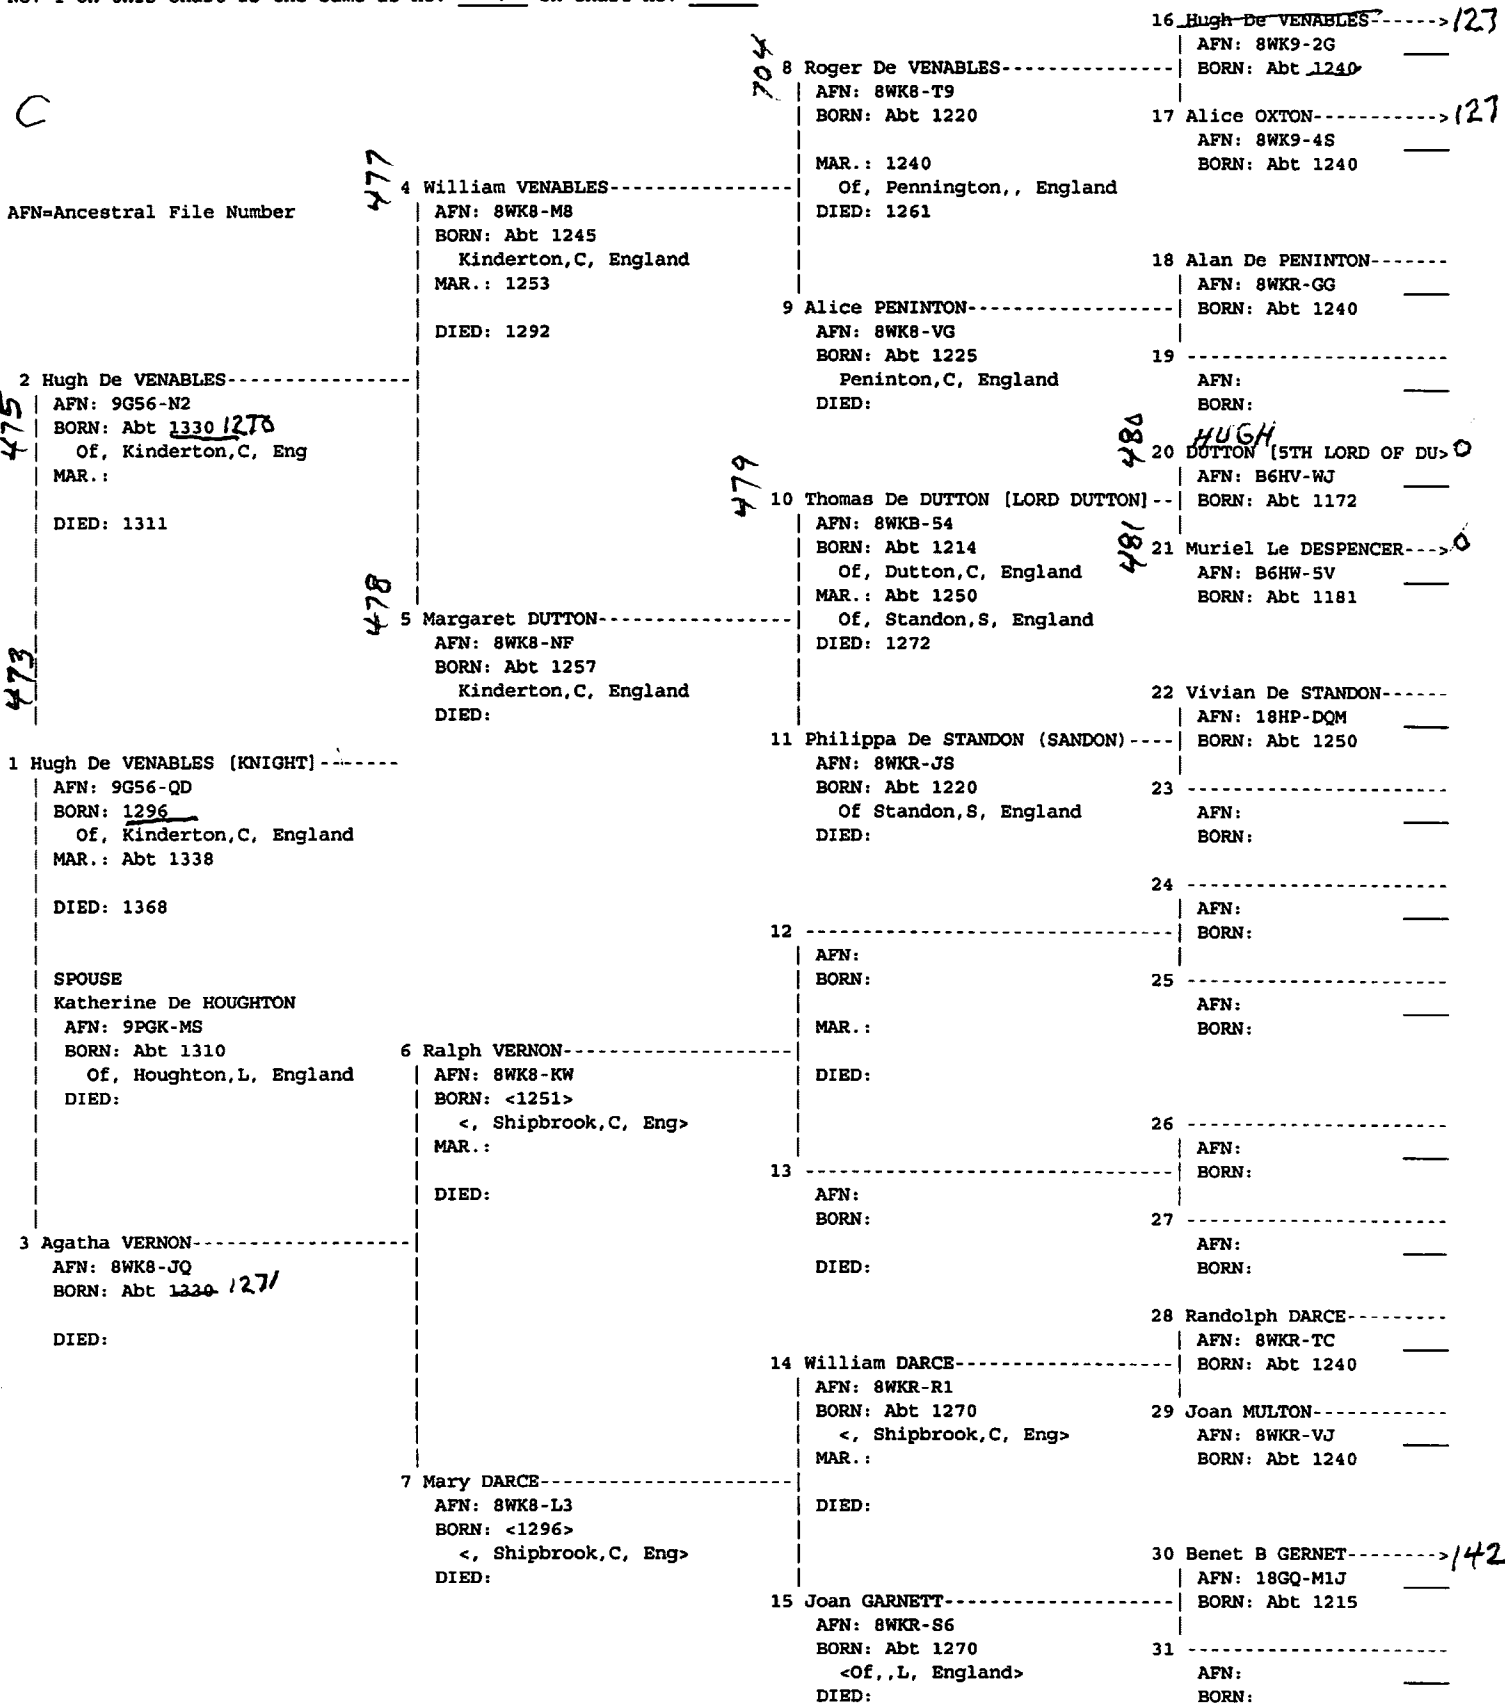

No. 1 on this chart is the same as no. 24 on chart no. 66