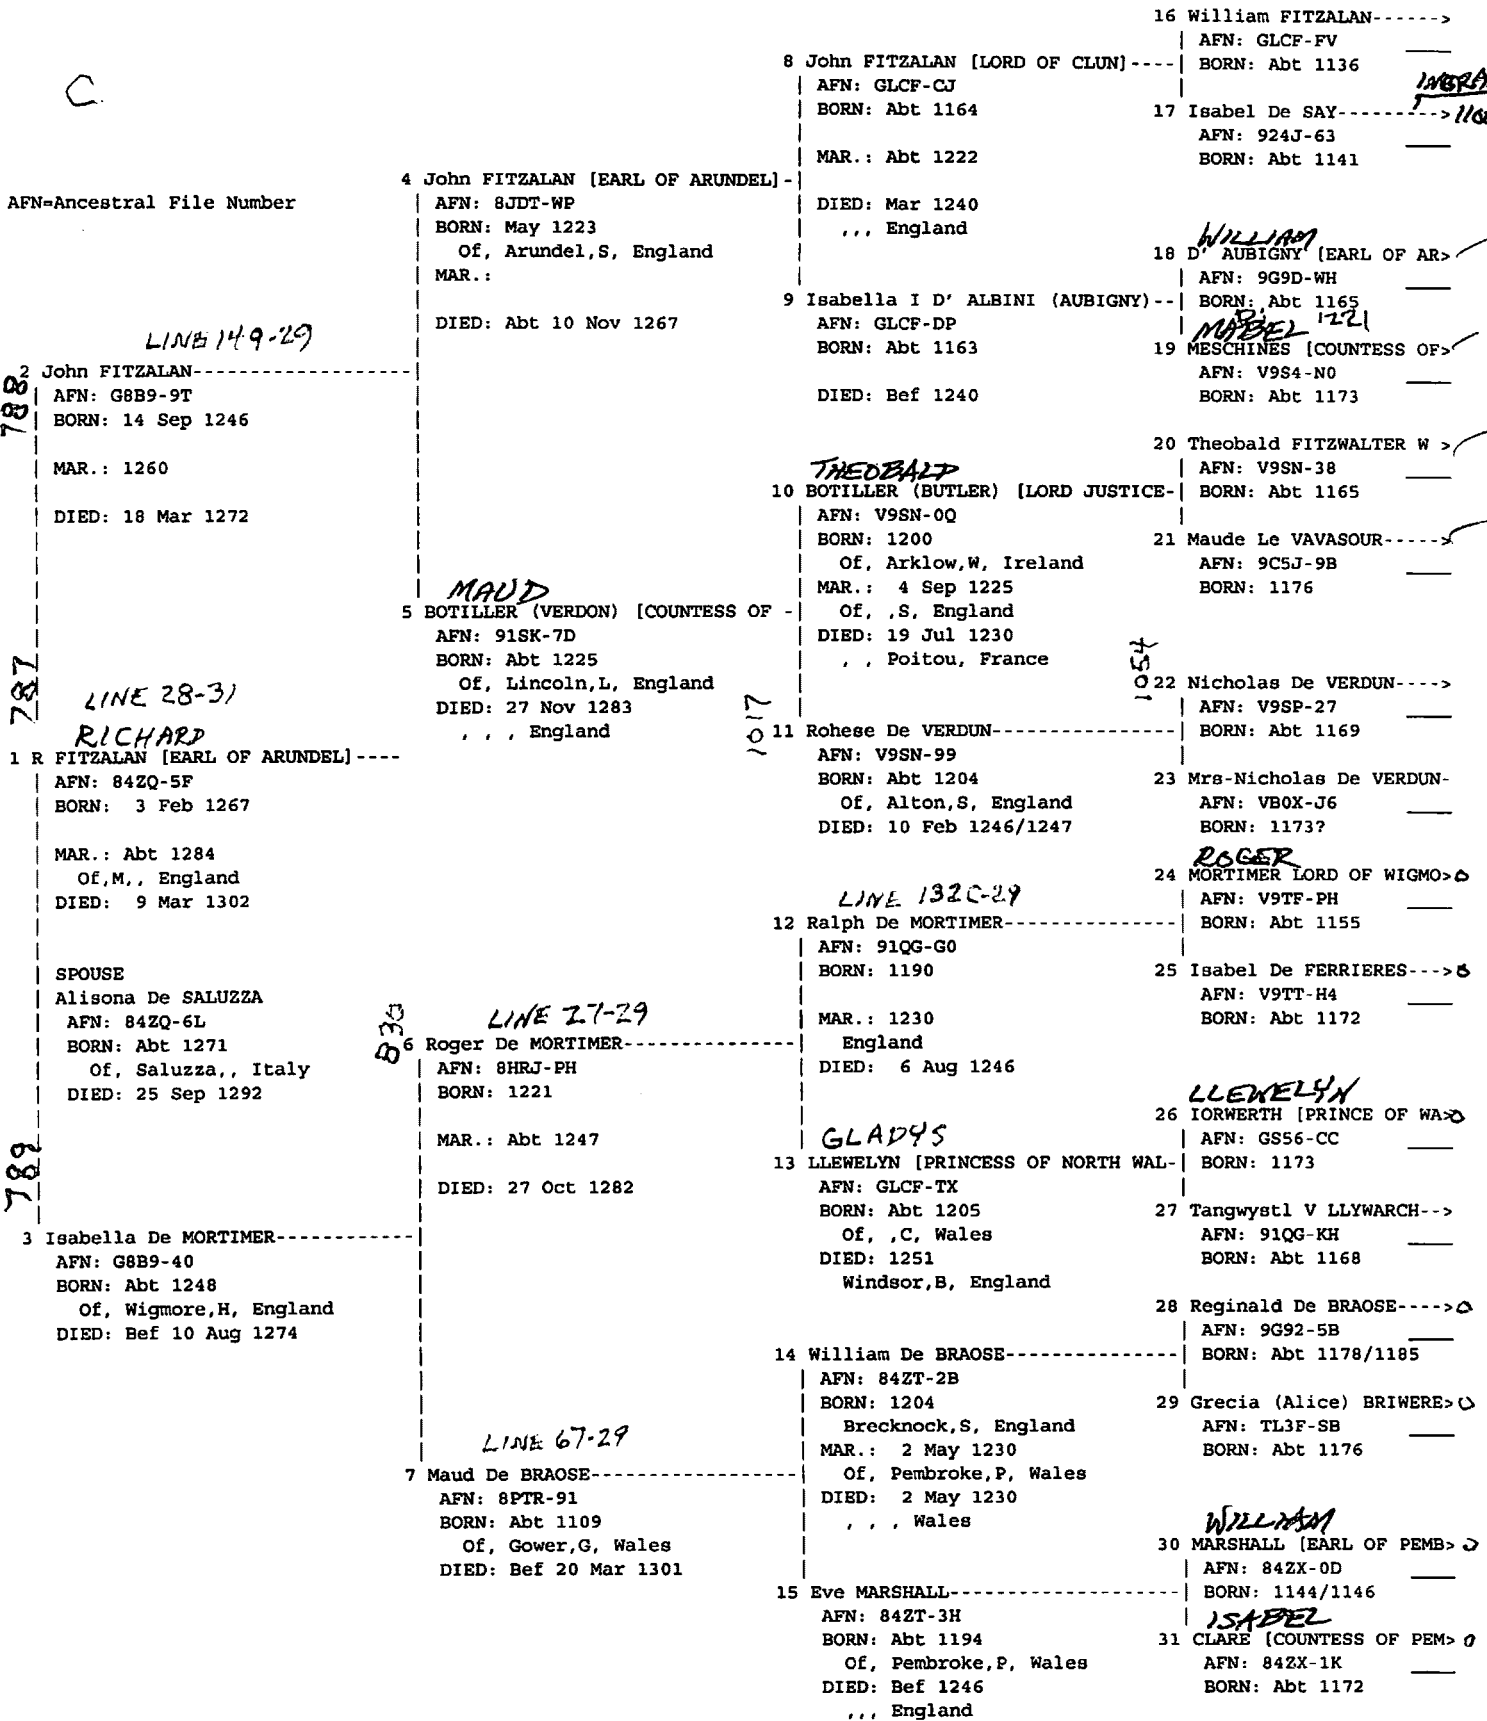

No. 1 on this chart is the same as no. 8 on chart no. 182