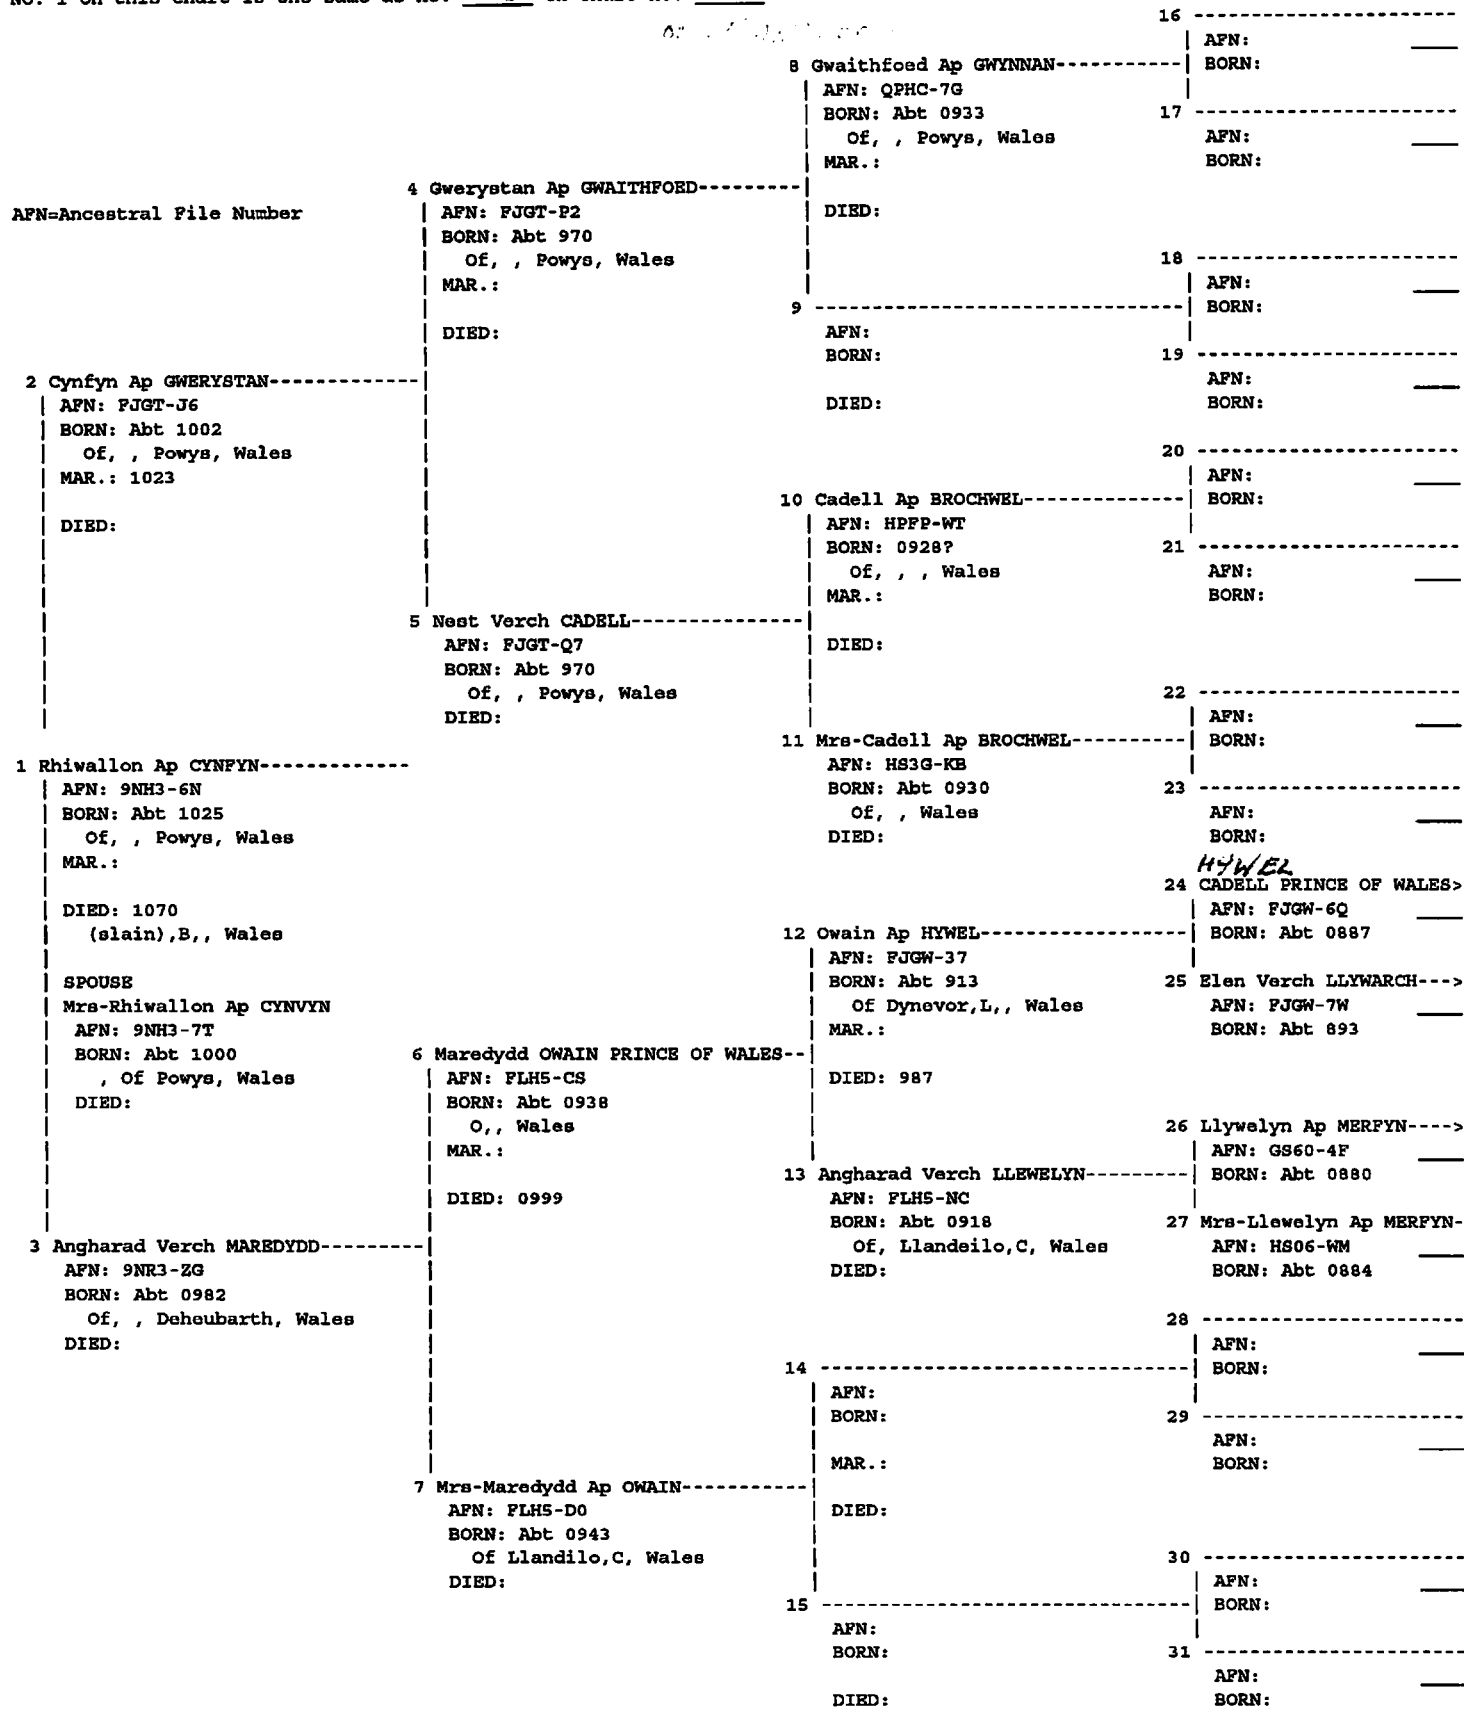

No. 1 on this chart is the same as no. 18 on chart no. 11