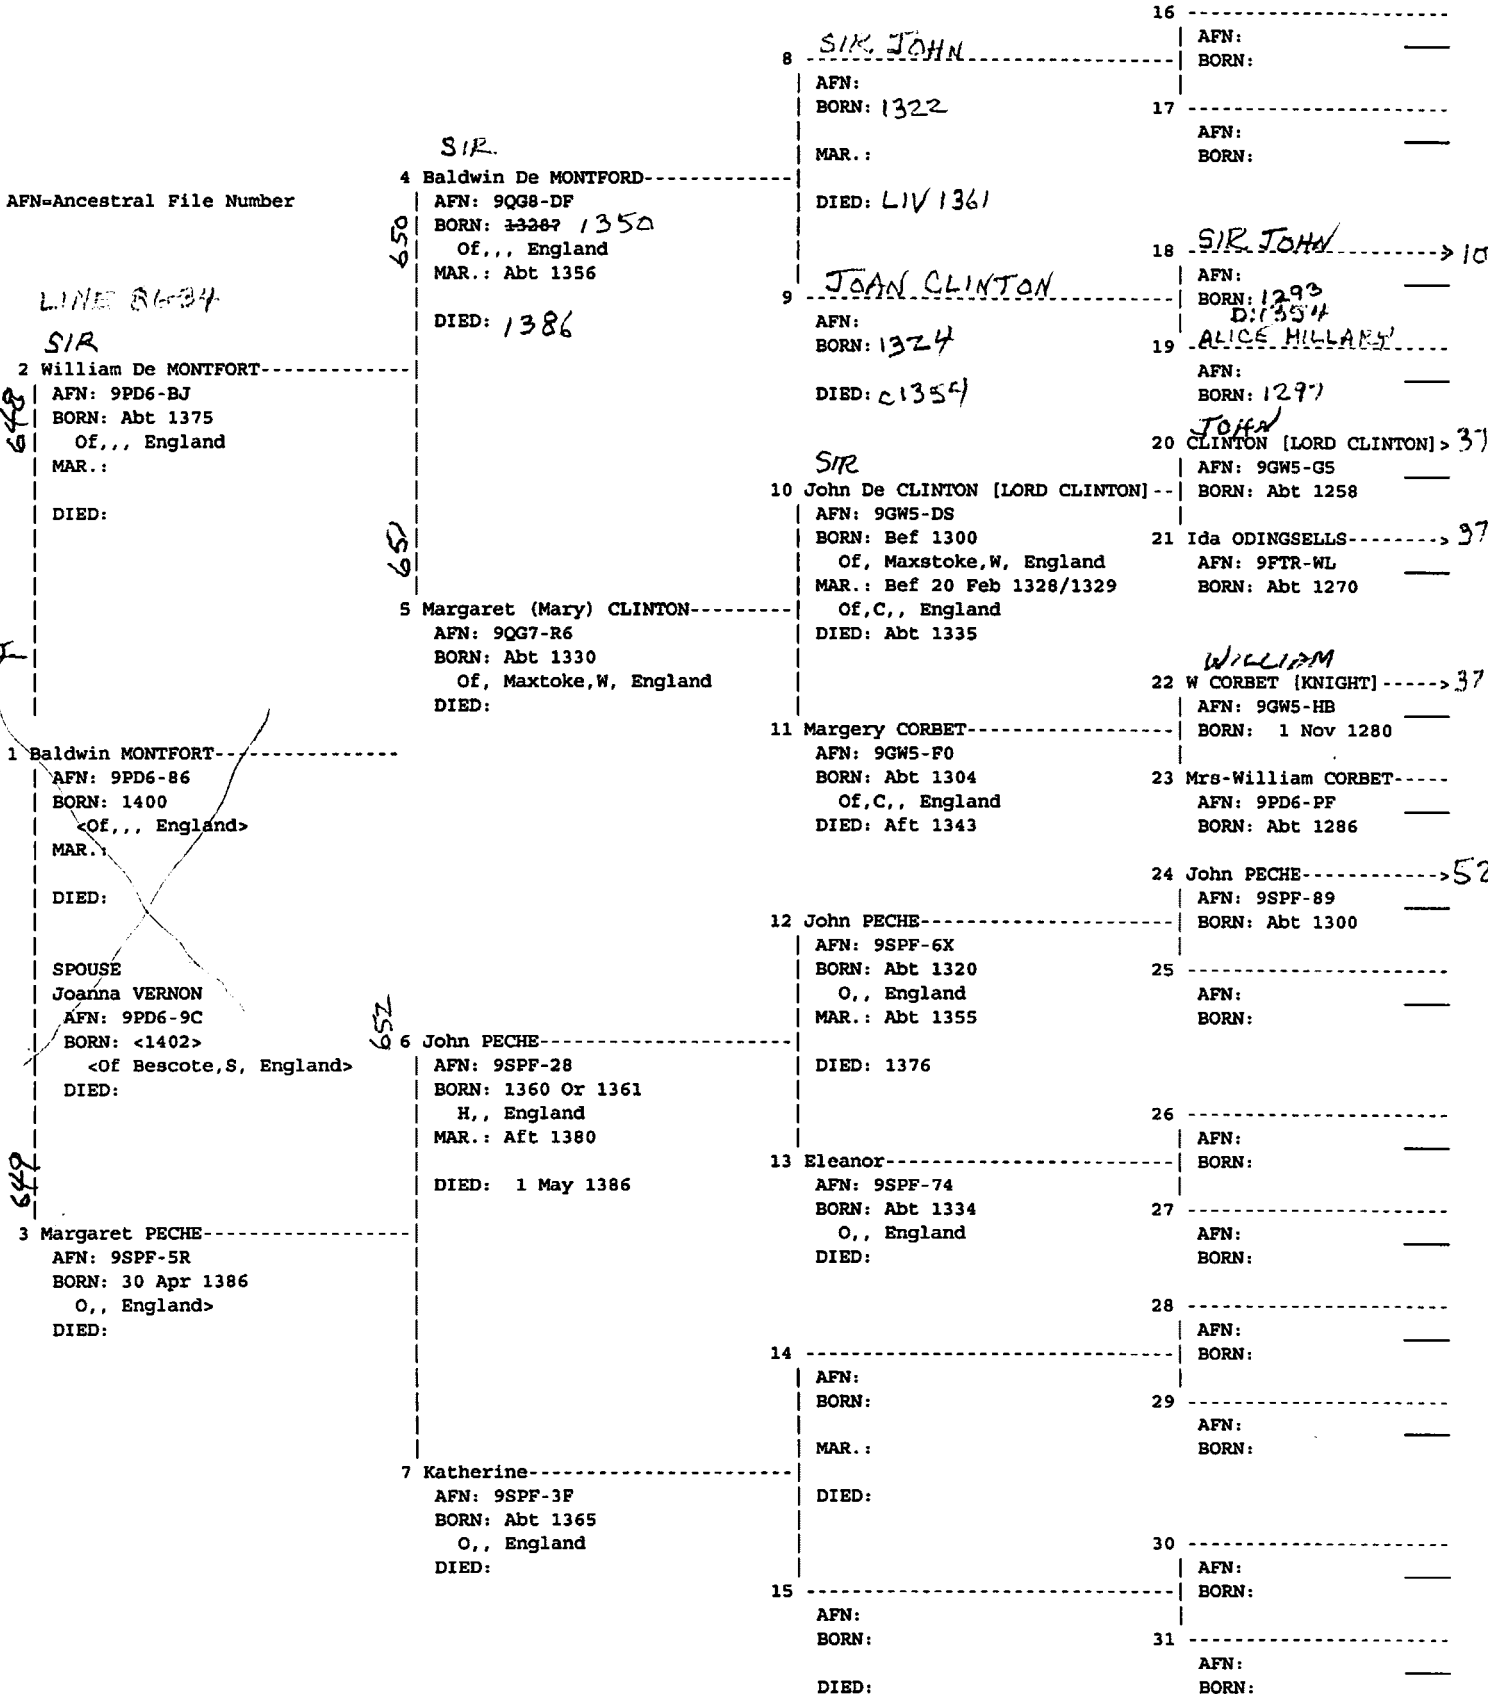

1644

95

475

HUGH 1270

No. 1 on this chart is the same as no. 25 on chart no. 3

No. 1 on this chart is the same as no. 4 on chart no. 33

No. 1 on this chart is the same as no. 24 on chart no. 26

478
MARC
479
479
479
THOMAS 479
16 T DUTTON [LORD DUTTON] > 38
AFN: 8WKB-54
BORN: Abt 1214
PHILIPPA
17 P STANDON (SANDON) > 38
AFN: 8WKR-JS
BORN: Abt 1220
VIVIAN