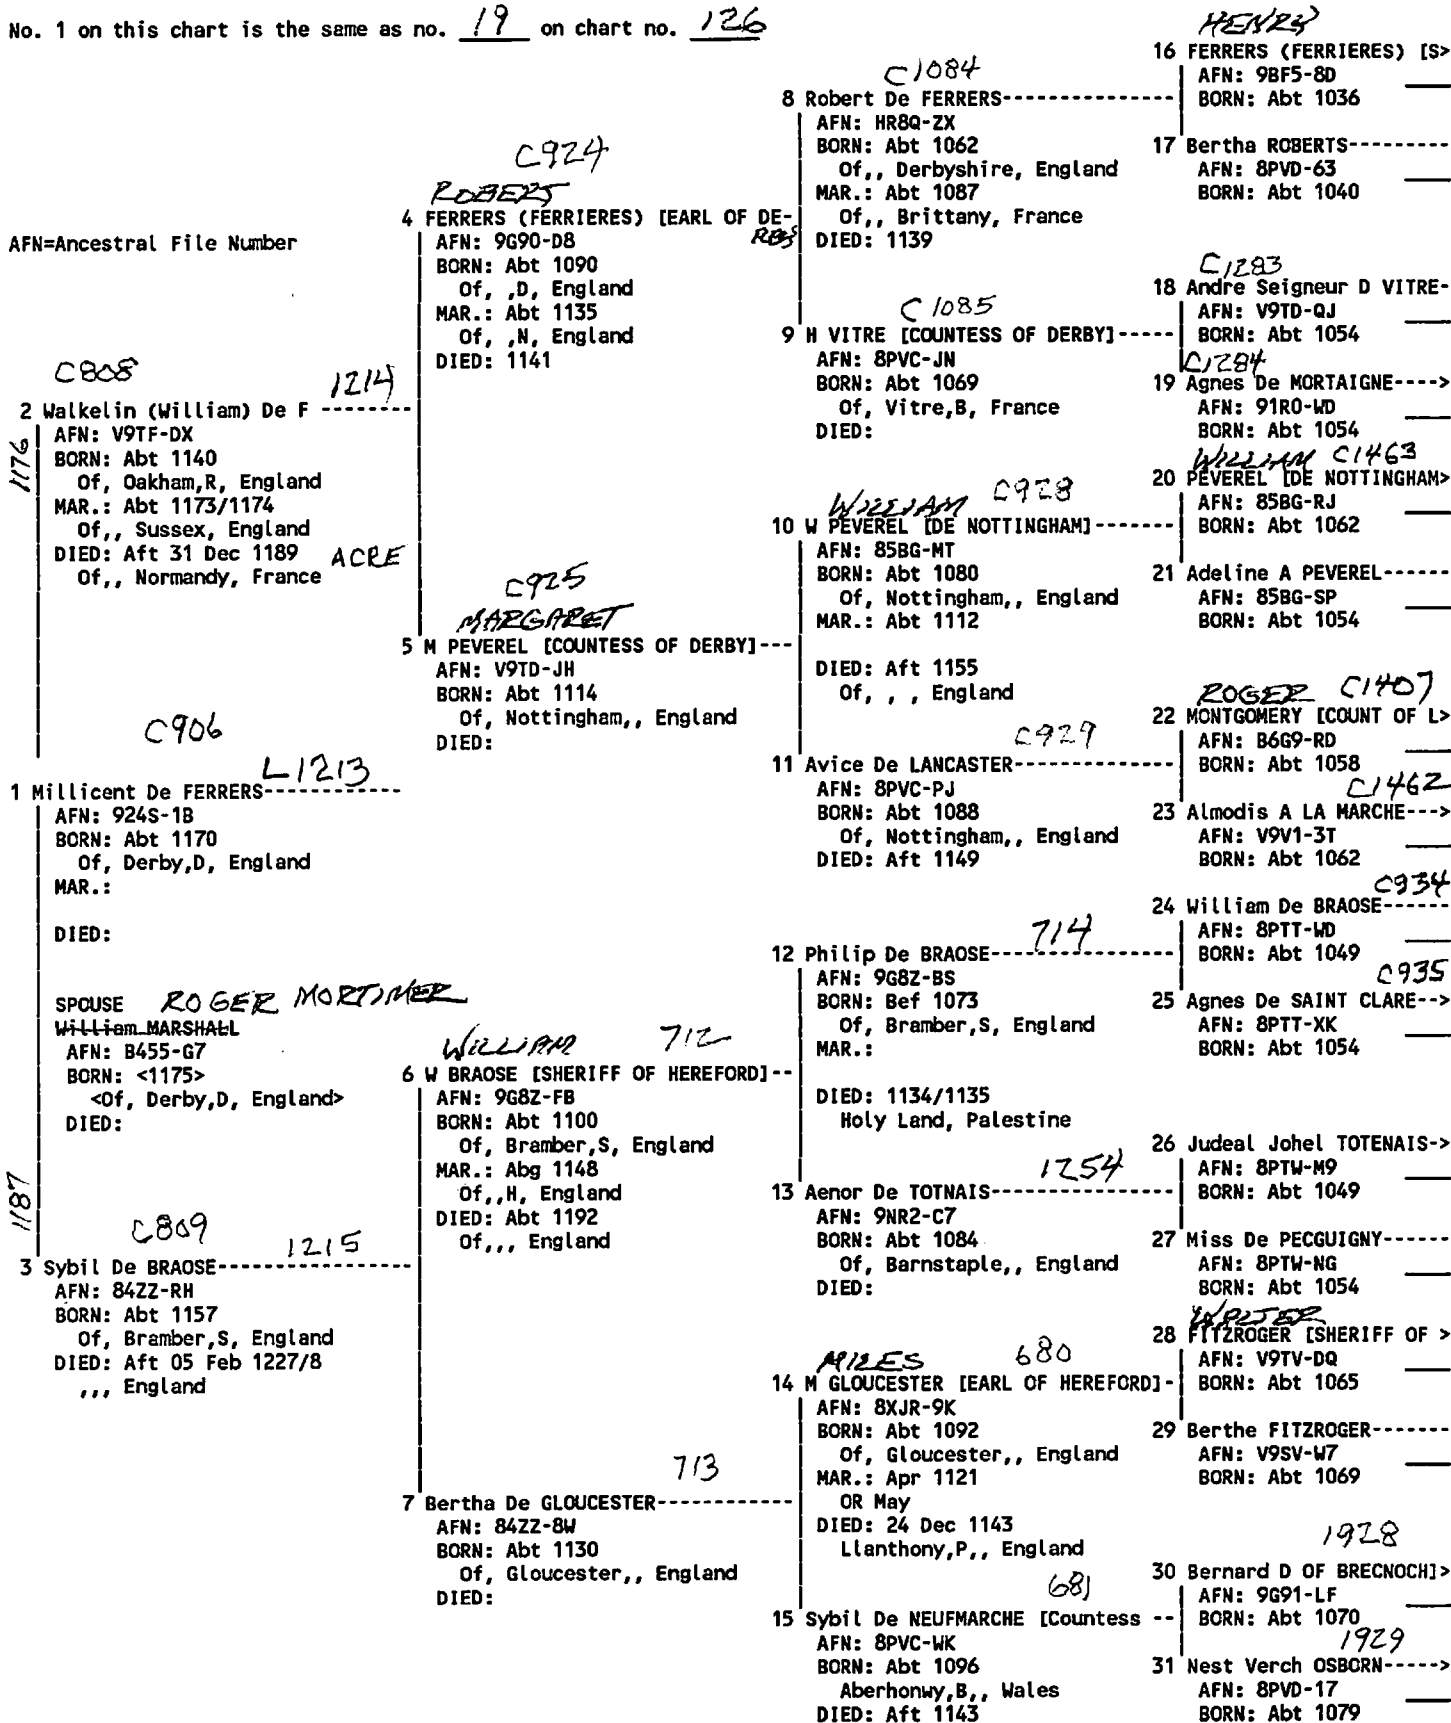

C563
 29 Isabel E BEAUMONT----->OK
 AFN: 8XJQ-BL
 BORN: Abt 1086/1096

DERMOT C643
 30 LEINSTER [KING OF LEIN>
 AFN: 8JDX-FP
 BORN: 1110/1111

31 More O' TOOLE----->
 AFN: 91SS-05
 BORN: Abt 1114

No. 1 on this chart is the same as no. 19 on chart no. 126