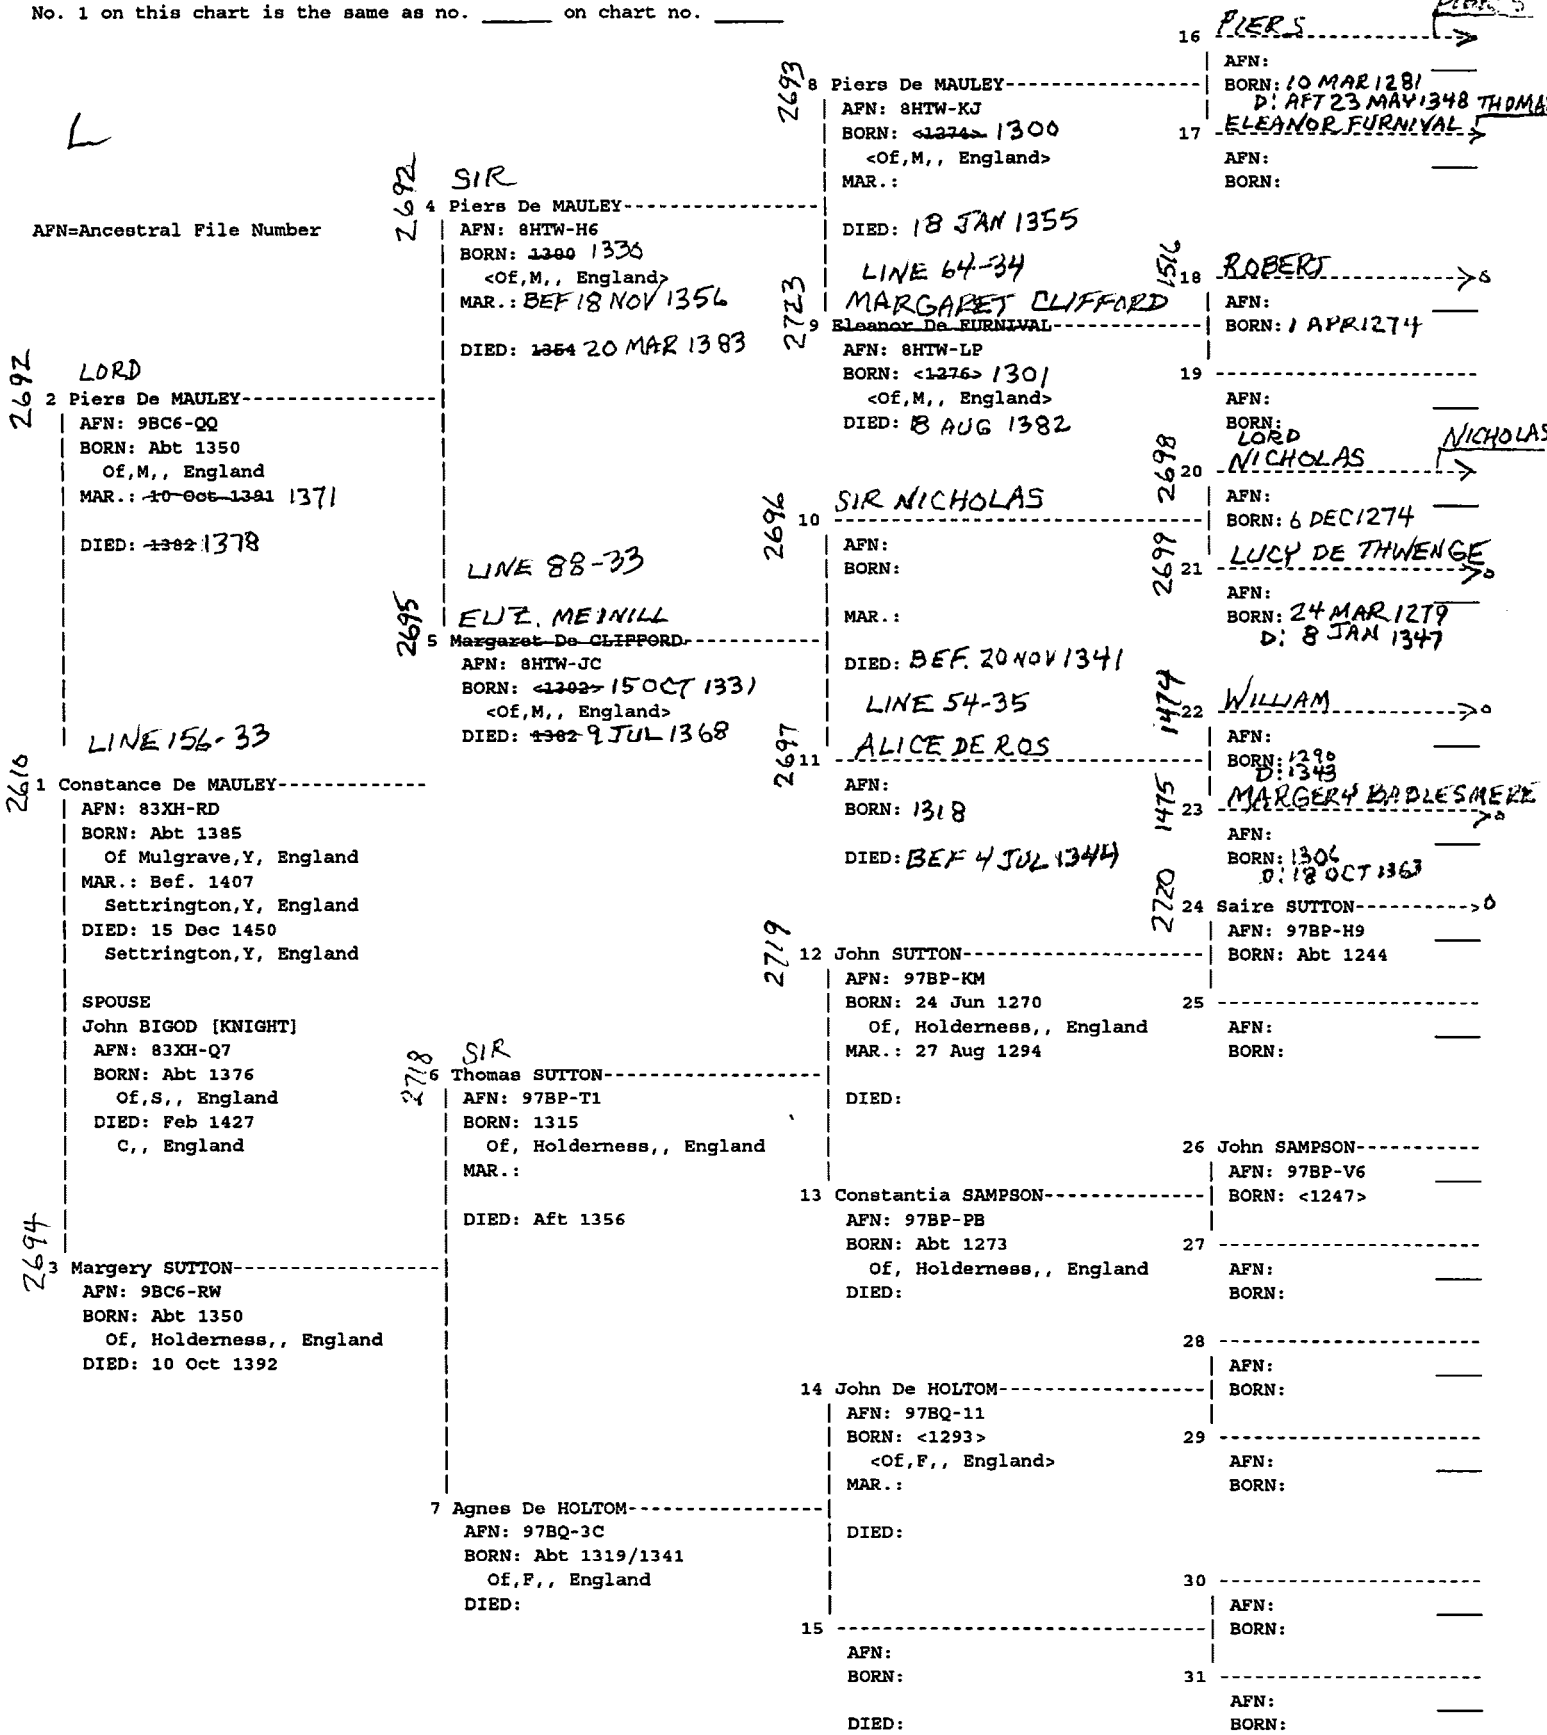

2620 2621
 HEN - GEO - W N -
 2709 1250
 HEN 1221

OLIVER DE VAUX 1175-	ROBERT 1145-
RETRONILLA DE CROW 1180-	WIDO 1150-

No. 1 on this chart is the same as no. _____ on chart no. _____

No. 1 on this chart is the same as no. _____ on chart no. _____