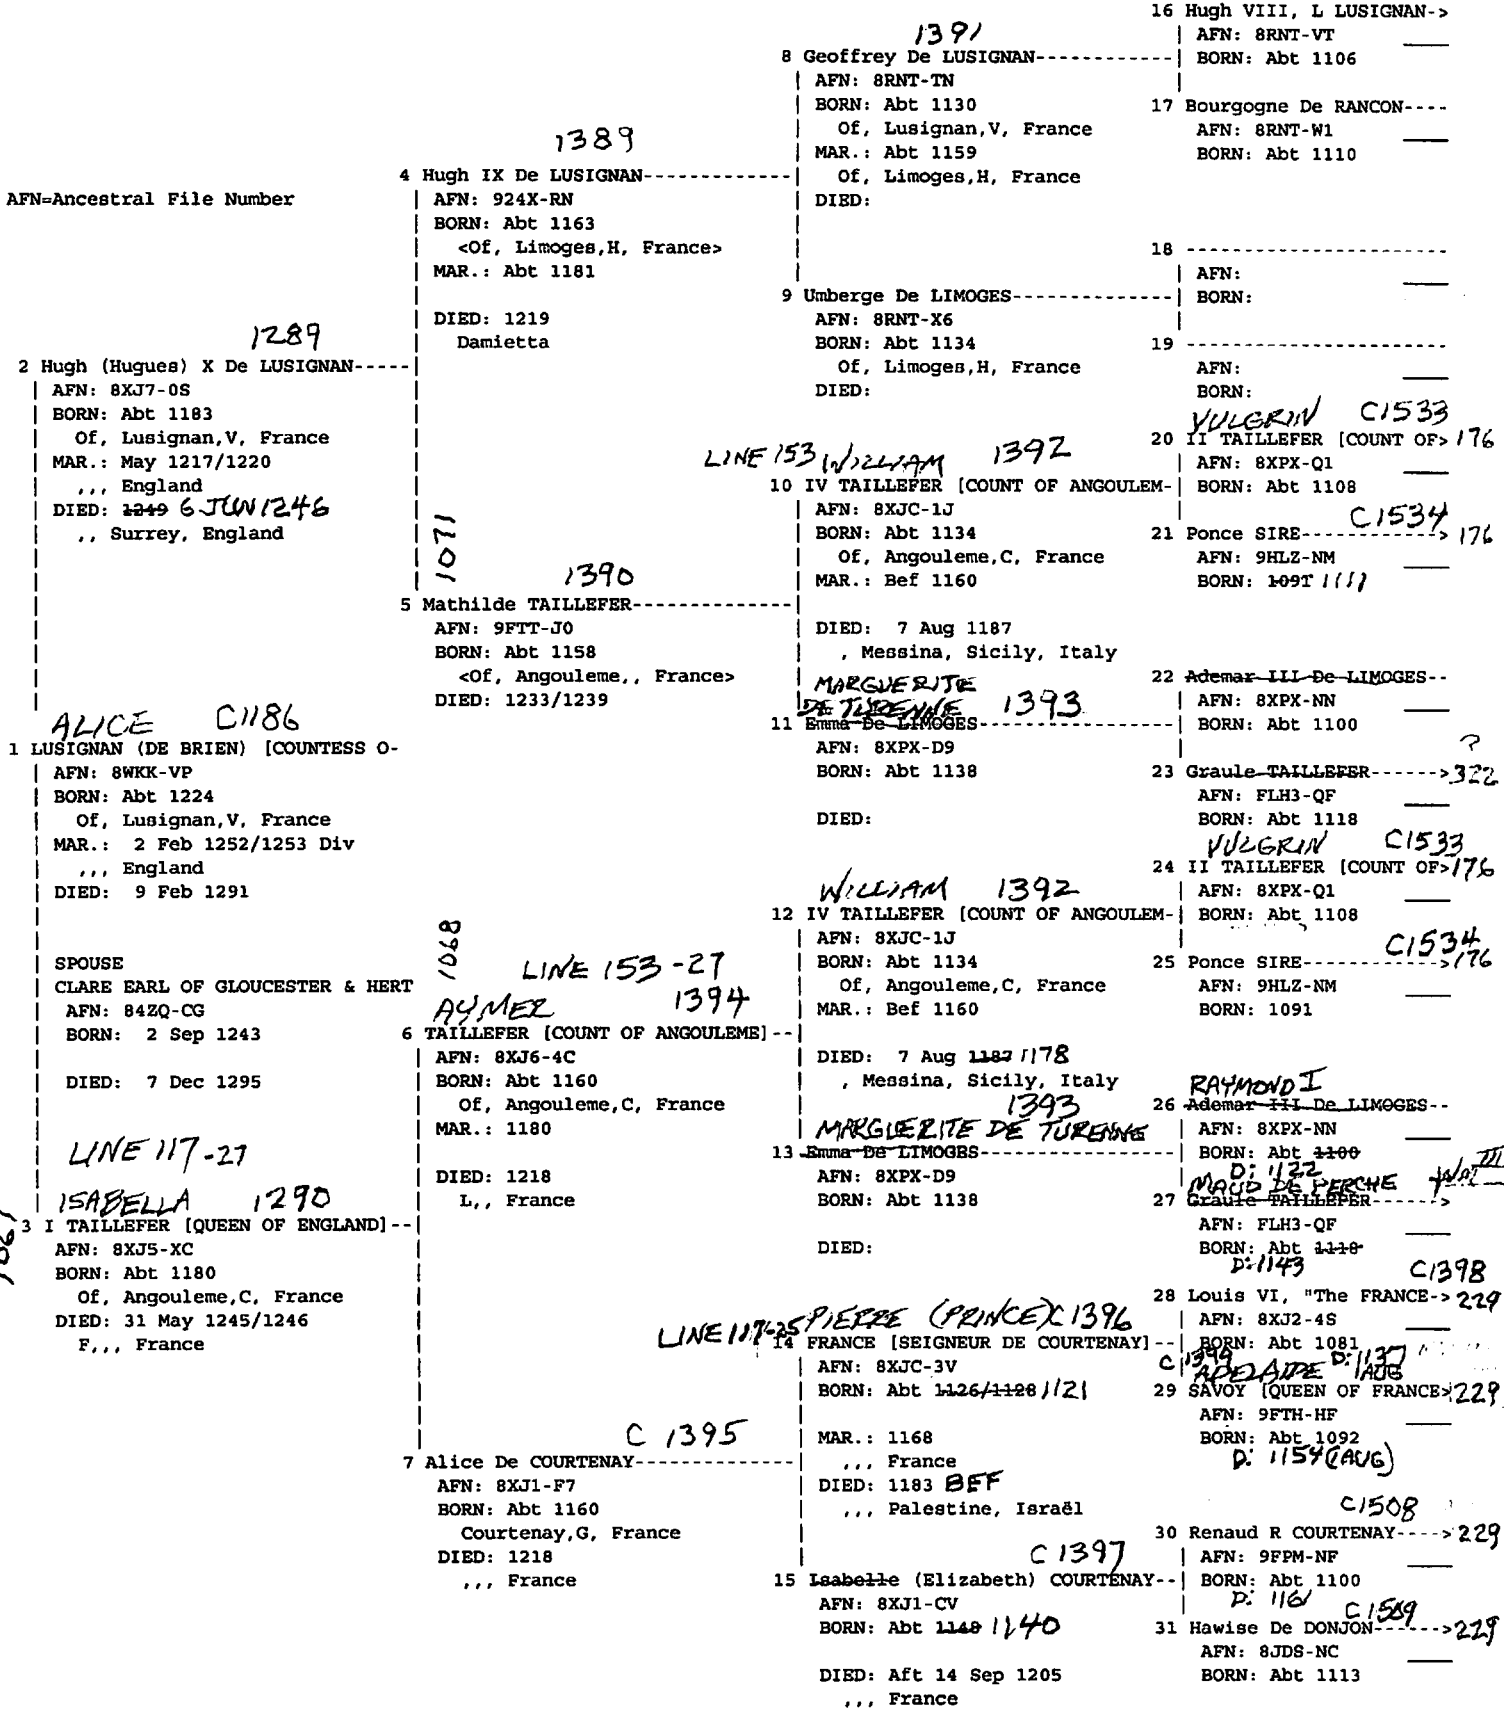

No. 1 on this chart is the same as no. 13 on chart no. 67

No. 1 on this chart is the same as no. 12 on chart no. 59

			16	-----	
		8 Serlo De COBHAM (COBBEHAM)	AFN:	-----	
		AFN: 14ZK-STX	BORN:	-----	
		BORN: Abt 1157		17	-----
		Of, S,, England	AFN:	-----	
		MAR.: Abt 1187	BORN:	-----	
		Of, , Surrey, England			
		DIED:			
	4 Henry COBHAM			18	-----
AFN=Ancestral File Number	AFN: 9G73-8R				
	BORN: Abt 1200				
	Of, Cobham,K, England				
	MAR.: Abt 1218				
	Of, , Kent, England				
	DIED: 1230				
		9 Mrs-Serlo De COBHAM (COBBEHAM)	AFN:	-----	
		AFN: 14ZK-SV5	BORN:	-----	
		BORN: Abt 1161		19	-----
		Of, , Surrey, England	AFN:	-----	
		DIED:	BORN:	-----	
				20	-----
			AFN:	-----	
			BORN:	-----	
		10			
		AFN:			
		BORN:			
				21	-----
		MAR.:	AFN:	-----	
			BORN:	-----	
		DIED:			
	5 Mrs-Henry De COBHAM			22	-----
	AFN: 14ZK-SZR				
	BORN: Abt 1202				
	Of, , Kent, England				
	DIED:				
		11			
		AFN:			
		BORN:			
				23	-----
		DIED:	AFN:	-----	
			BORN:	-----	
				24	-----
			AFN:	-----	
			BORN:	-----	
		12			
		AFN:			
		BORN:			
				25	-----
		MAR.:	AFN:	-----	
			BORN:	-----	
		DIED:			
	6 Warine FITZBENEDICT			26	-----
	AFN: 14ZK-TSW				
	BORN: <1197>				
	<Of, , Kent, England>				
	MAR.:				
	DIED:				
		13			
		AFN:			
		BORN:			
				27	-----
		DIED:	AFN:	-----	
			BORN:	-----	
				28	-----
			AFN:	-----	
			BORN:	-----	
		14			
		AFN:			
		BORN:			
				29	-----
		MAR.:	AFN:	-----	
			BORN:	-----	
	7				
	AFN:				
	BORN:				
	DIED:				
				30	-----
			AFN:	-----	
			BORN:	-----	
		15			
		AFN:			
		BORN:			
				31	-----
			AFN:	-----	
			BORN:	-----	
		DIED:			