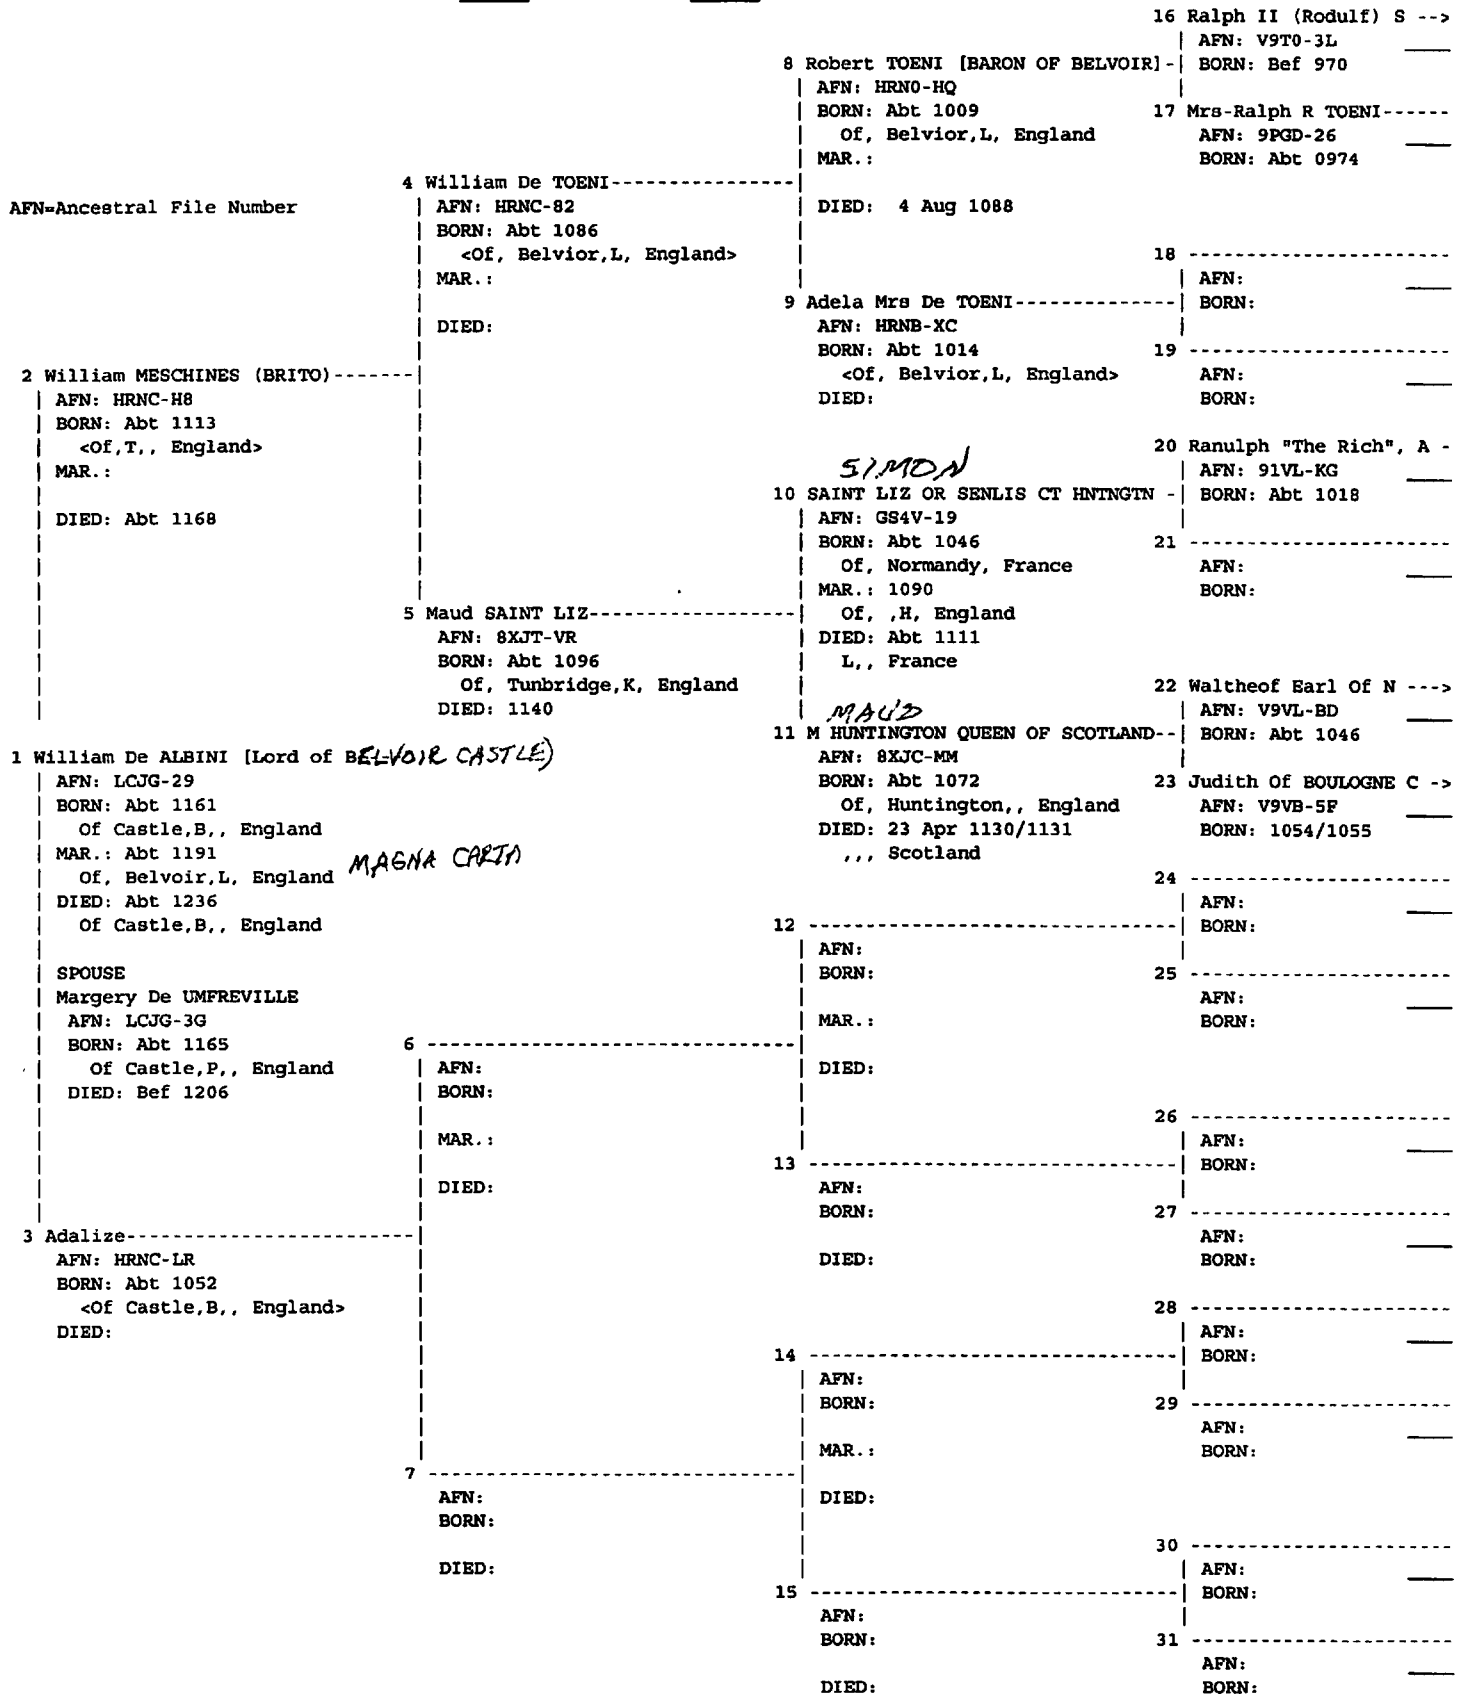

No. 1 on this chart is the same as no. 6 on chart no. 332