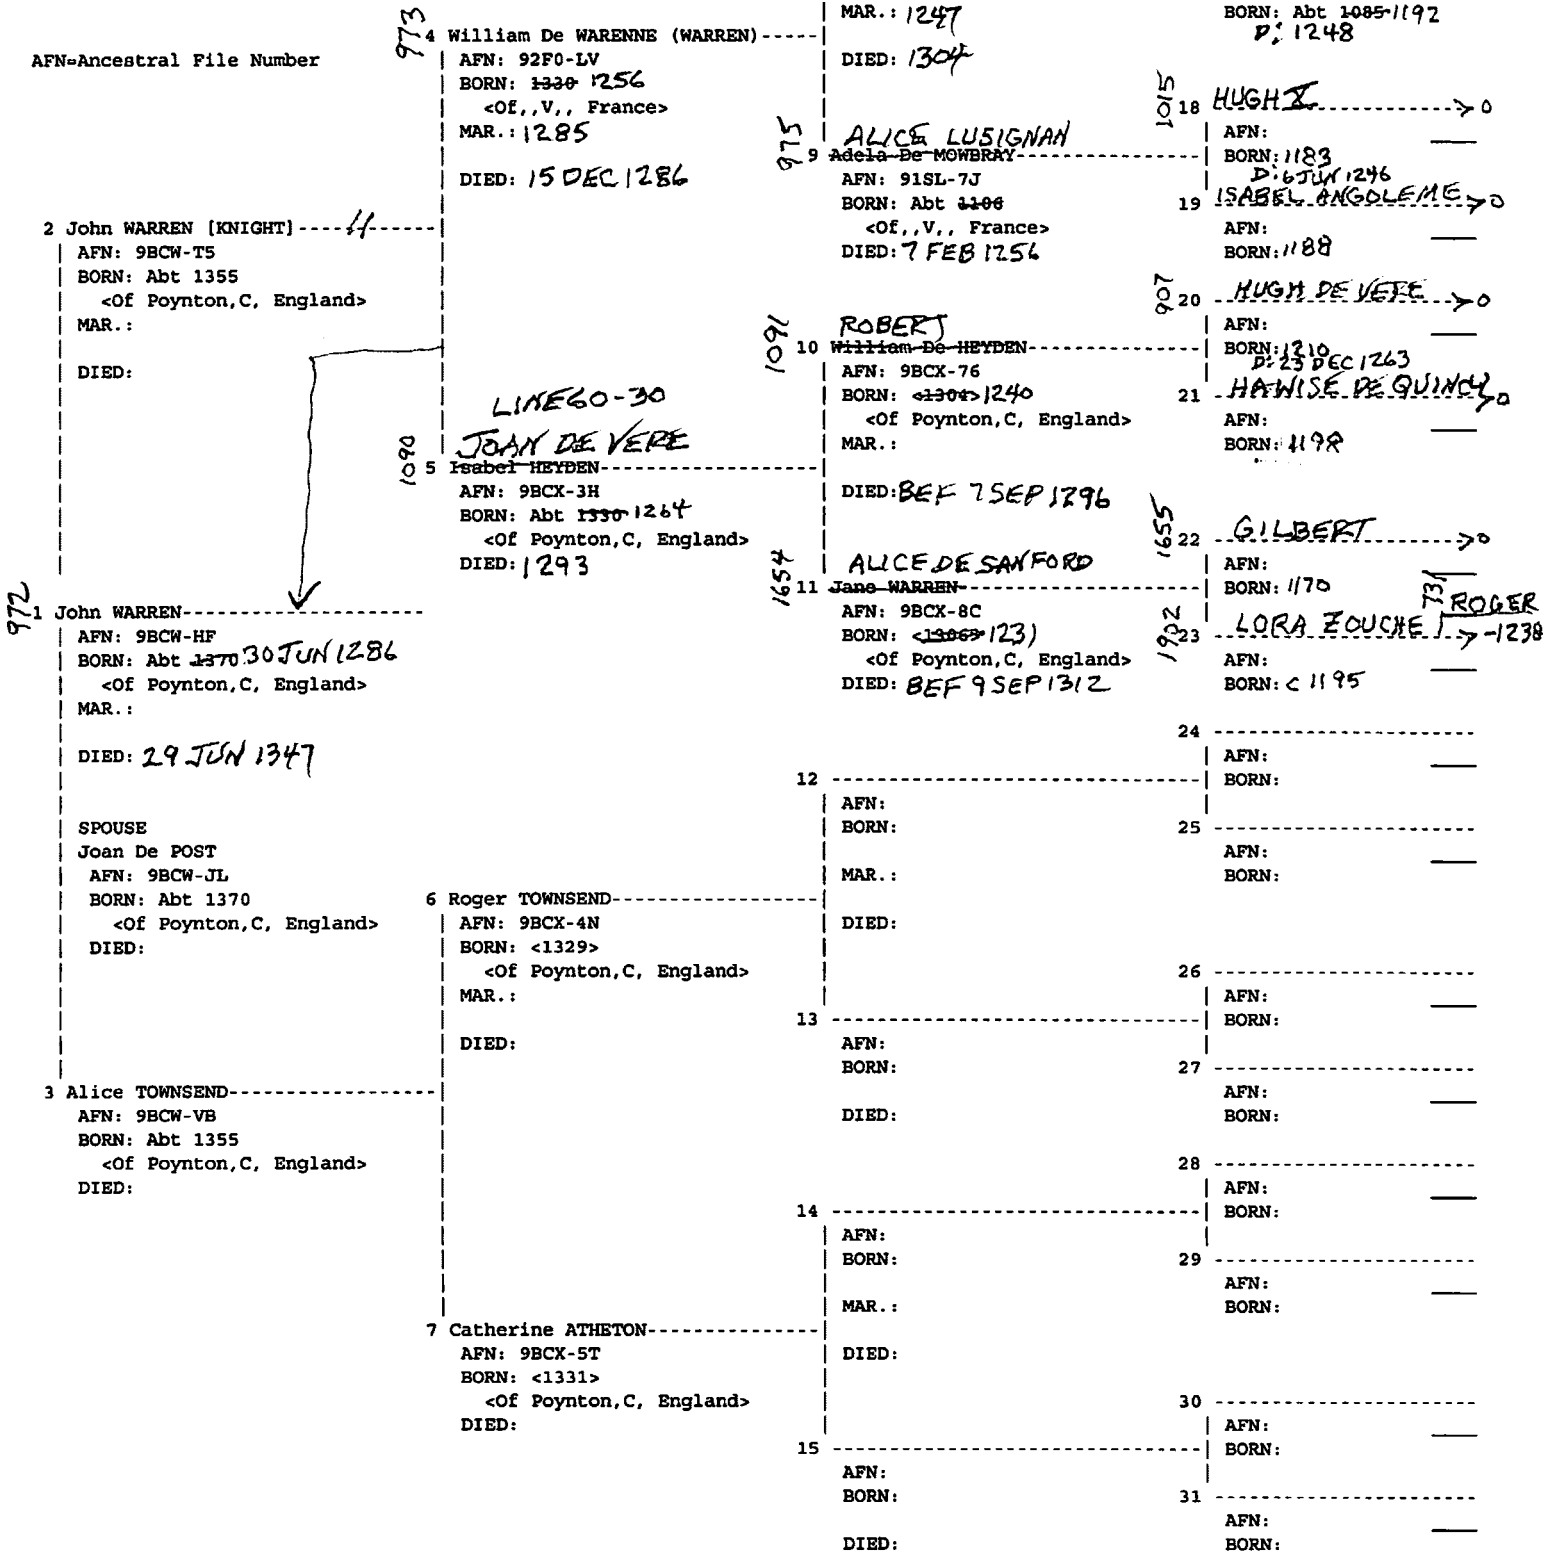

No. 1 on this chart is the same as no. 8 on chart no. 68

COUET

AFN=Ancestral File Number