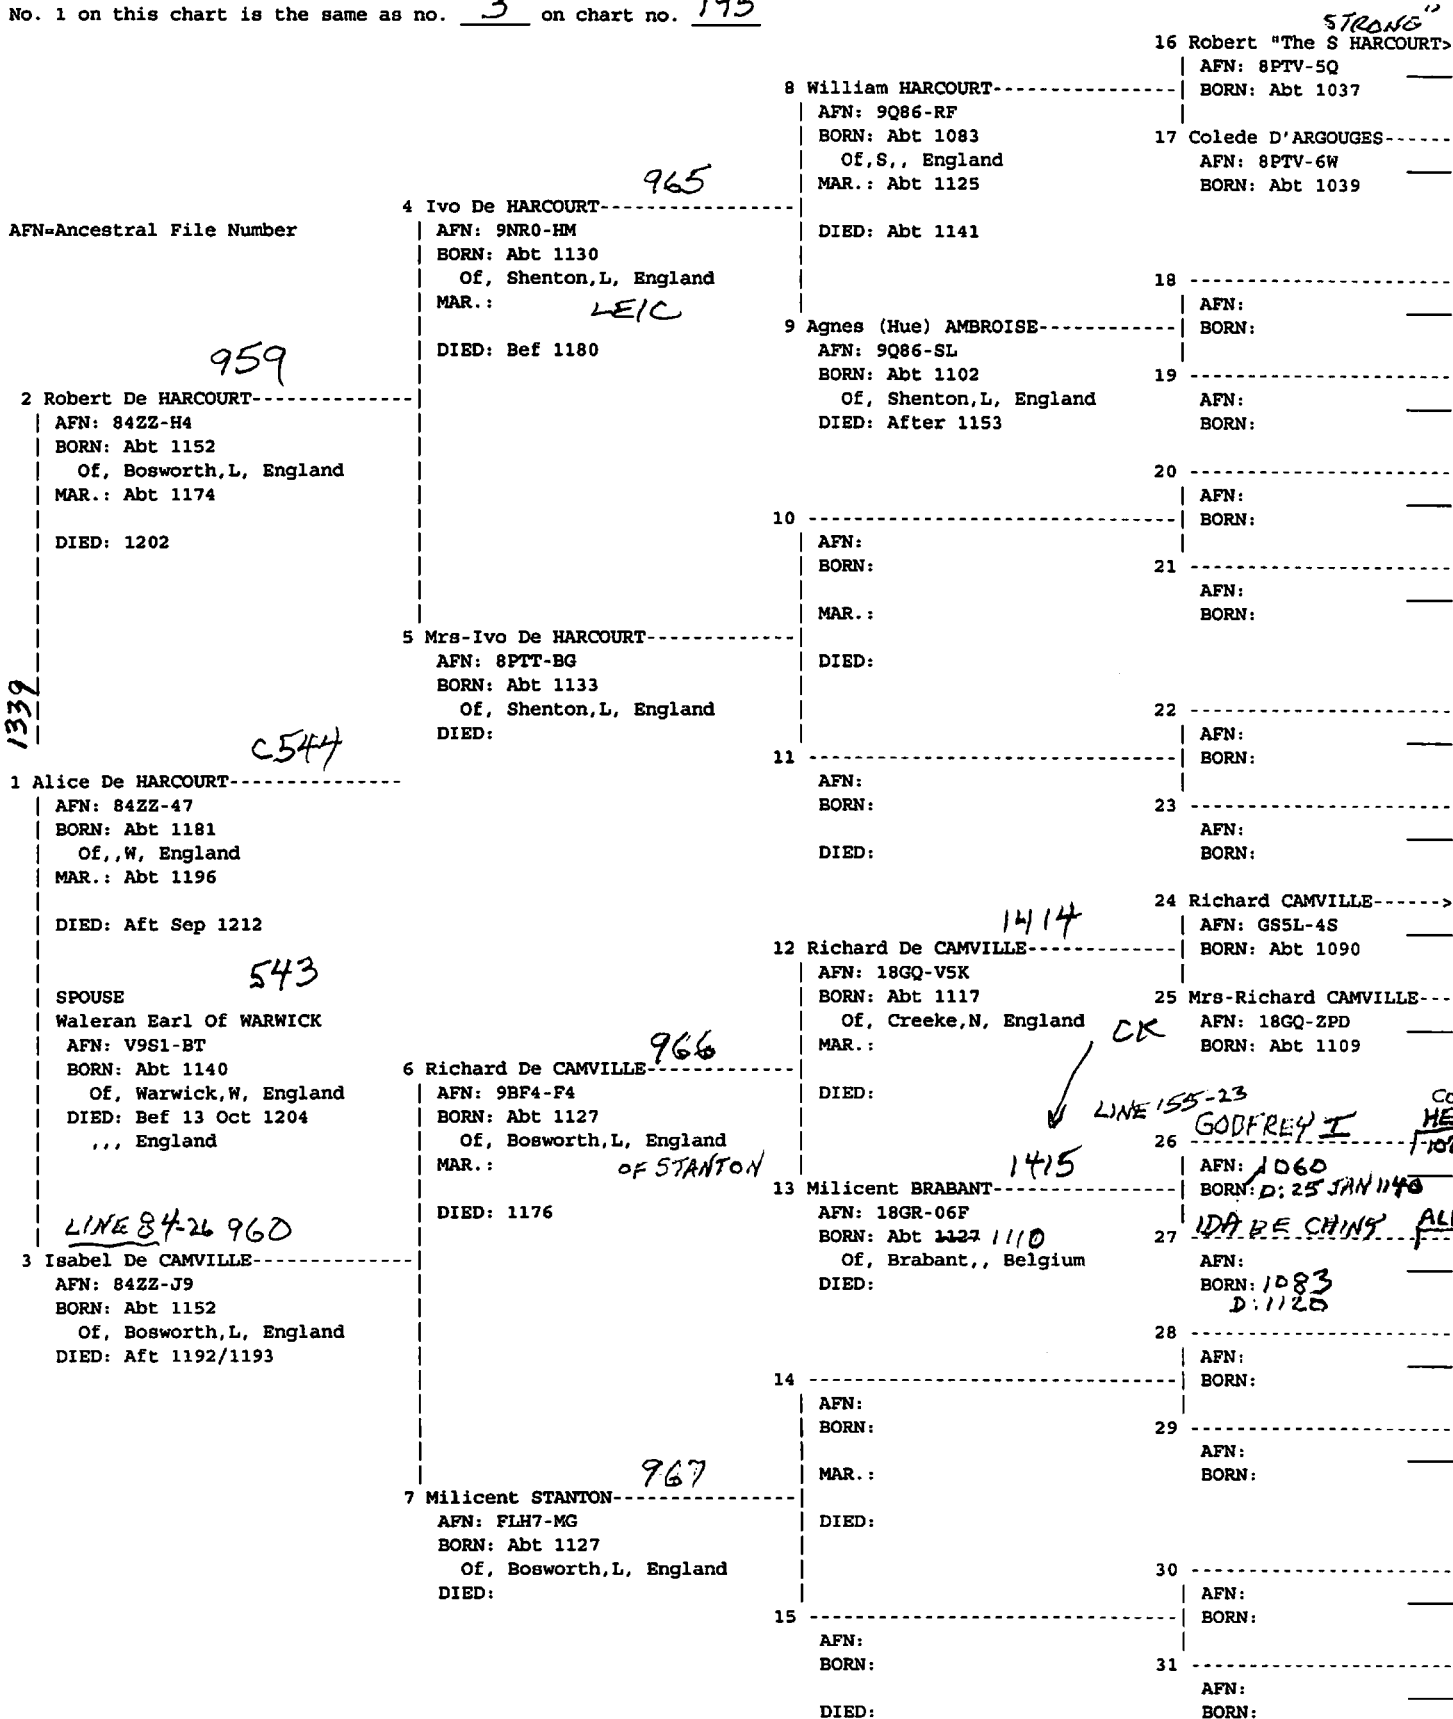

BORN: Abt 1117 1107

29 Milicent BRABANT-----
AFN: 18GR-06F

BORN: Abt 1127

30 -----
AFN:

BORN:

31 -----
AFN:

BORN:

No. 1 on this chart is the same as no. 3 on chart no. 195