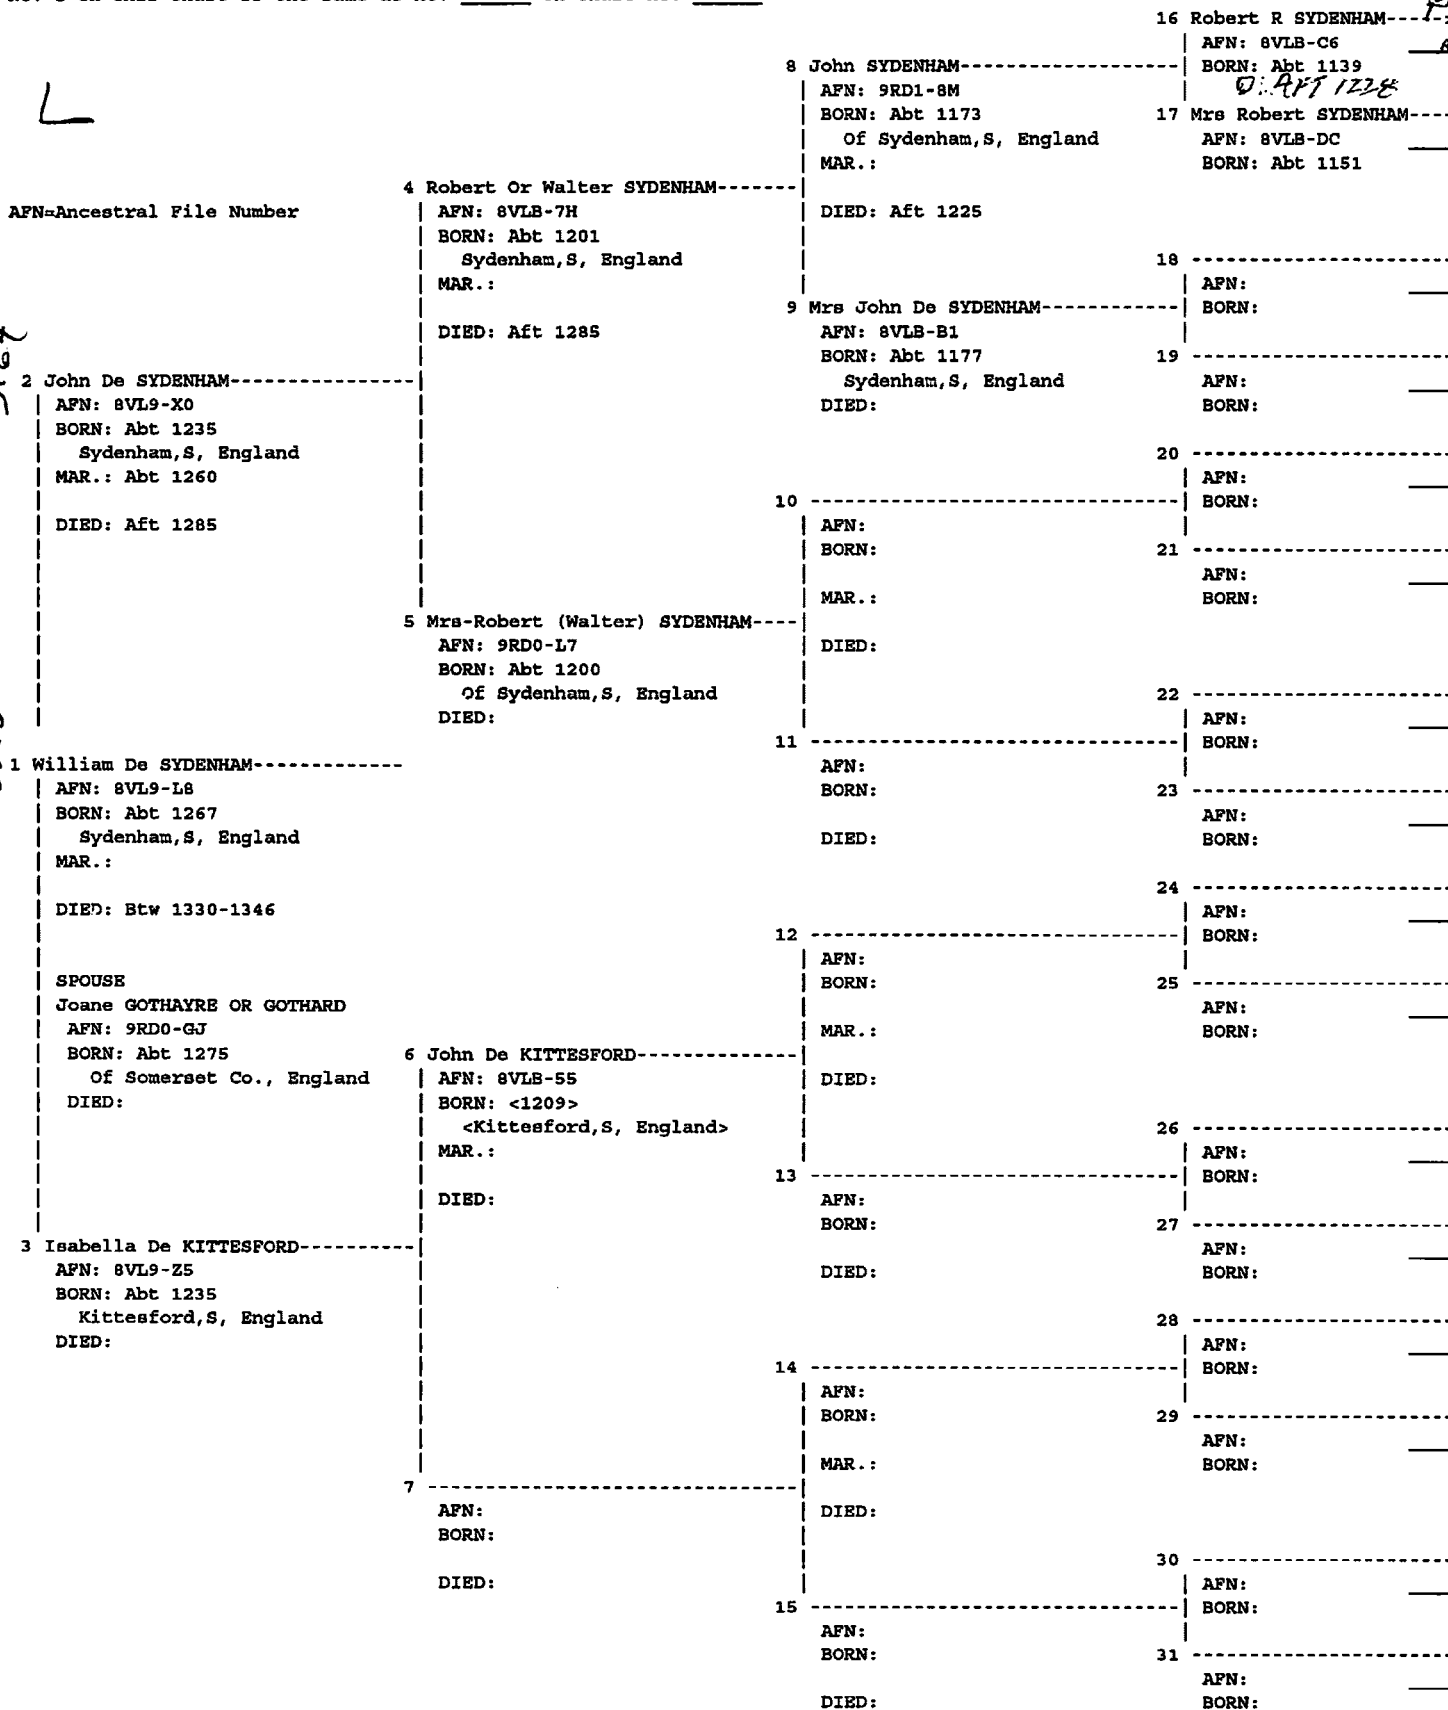

No. 1 on this chart is the same as no. _____ on chart no. _____

L

WALTER
1-1111-
AFT 1223

3164

3163