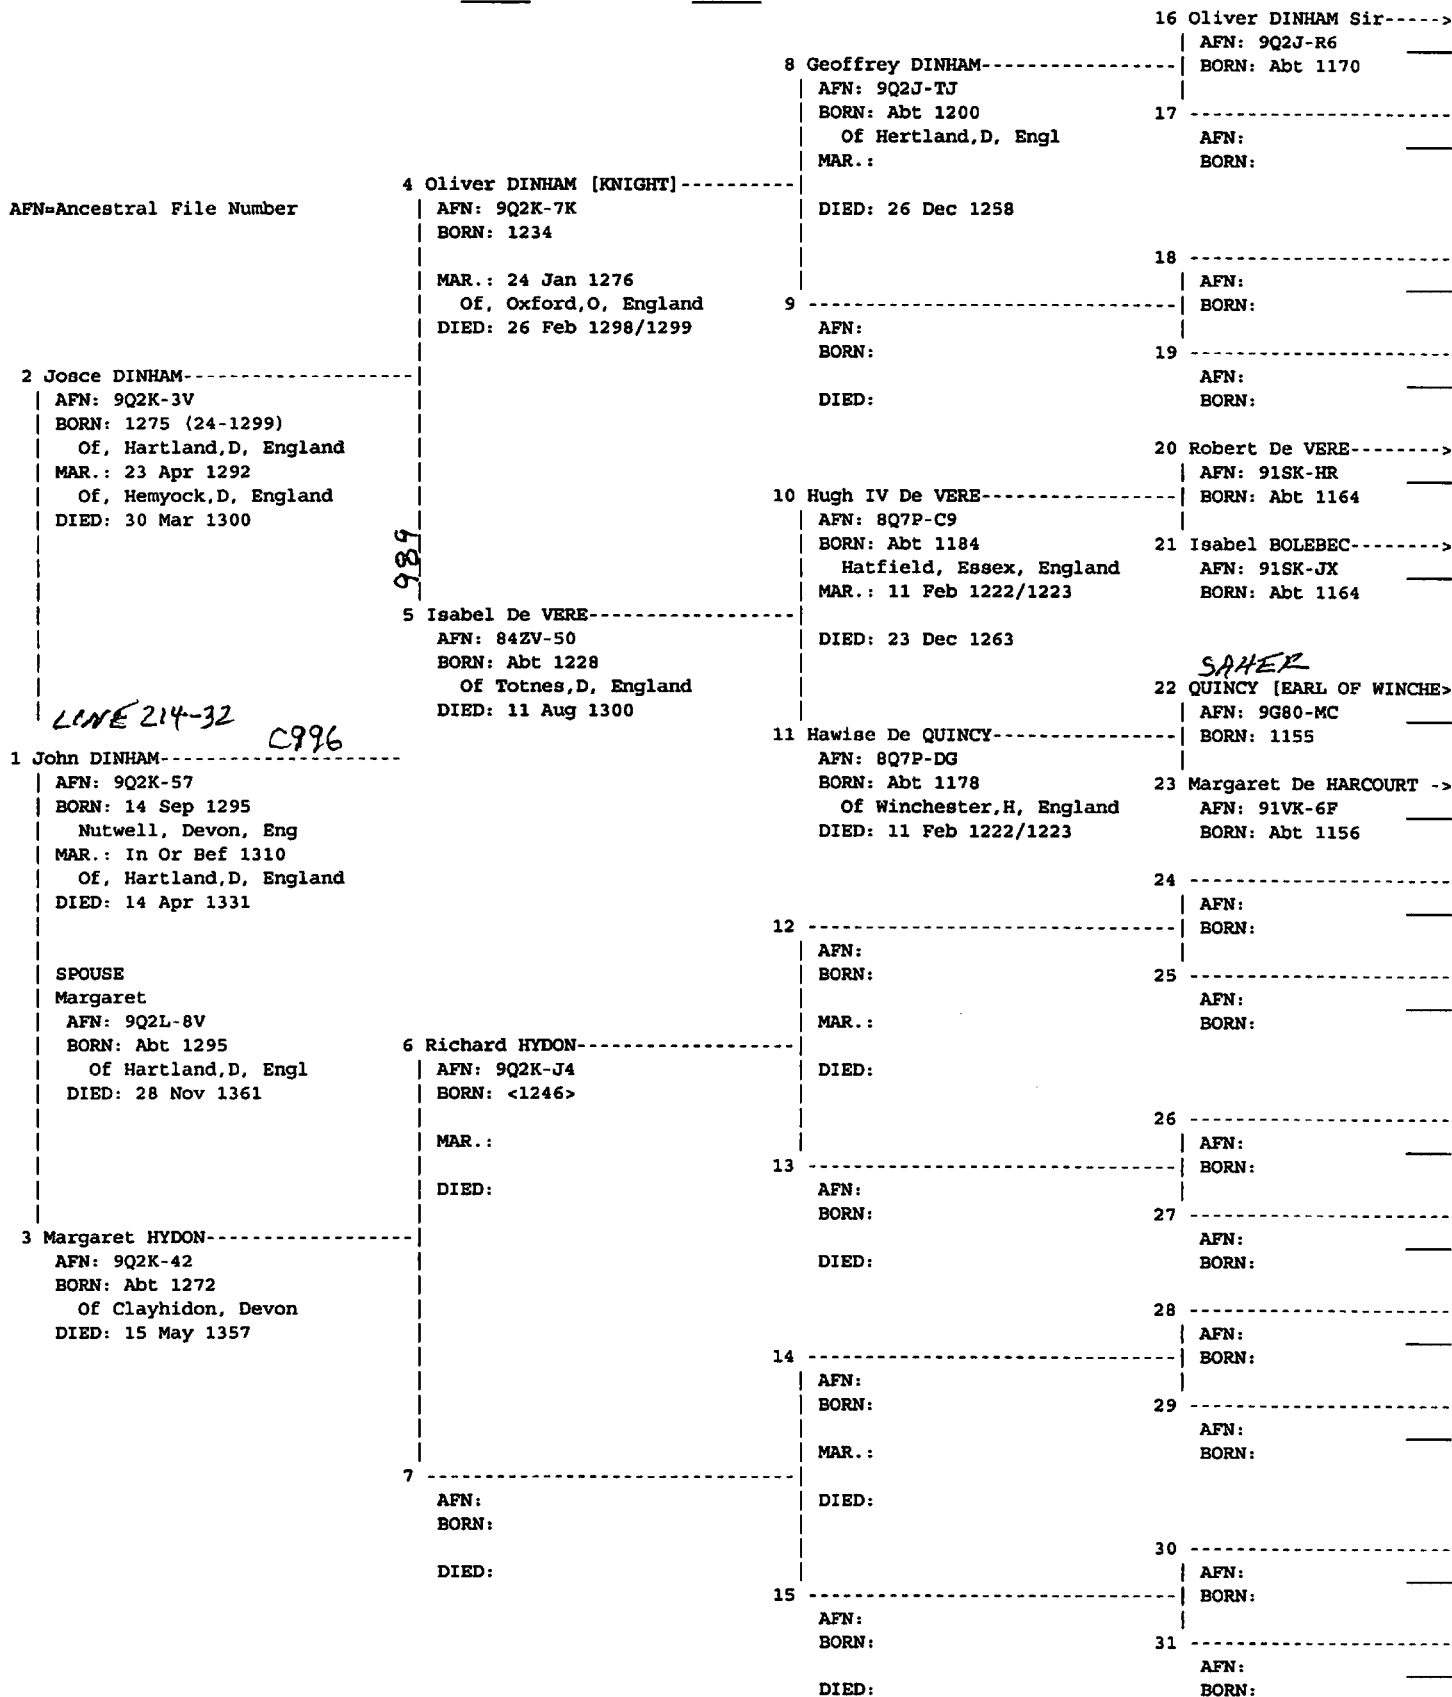

No. 1 on this chart is the same as no. 8 on chart no. 50