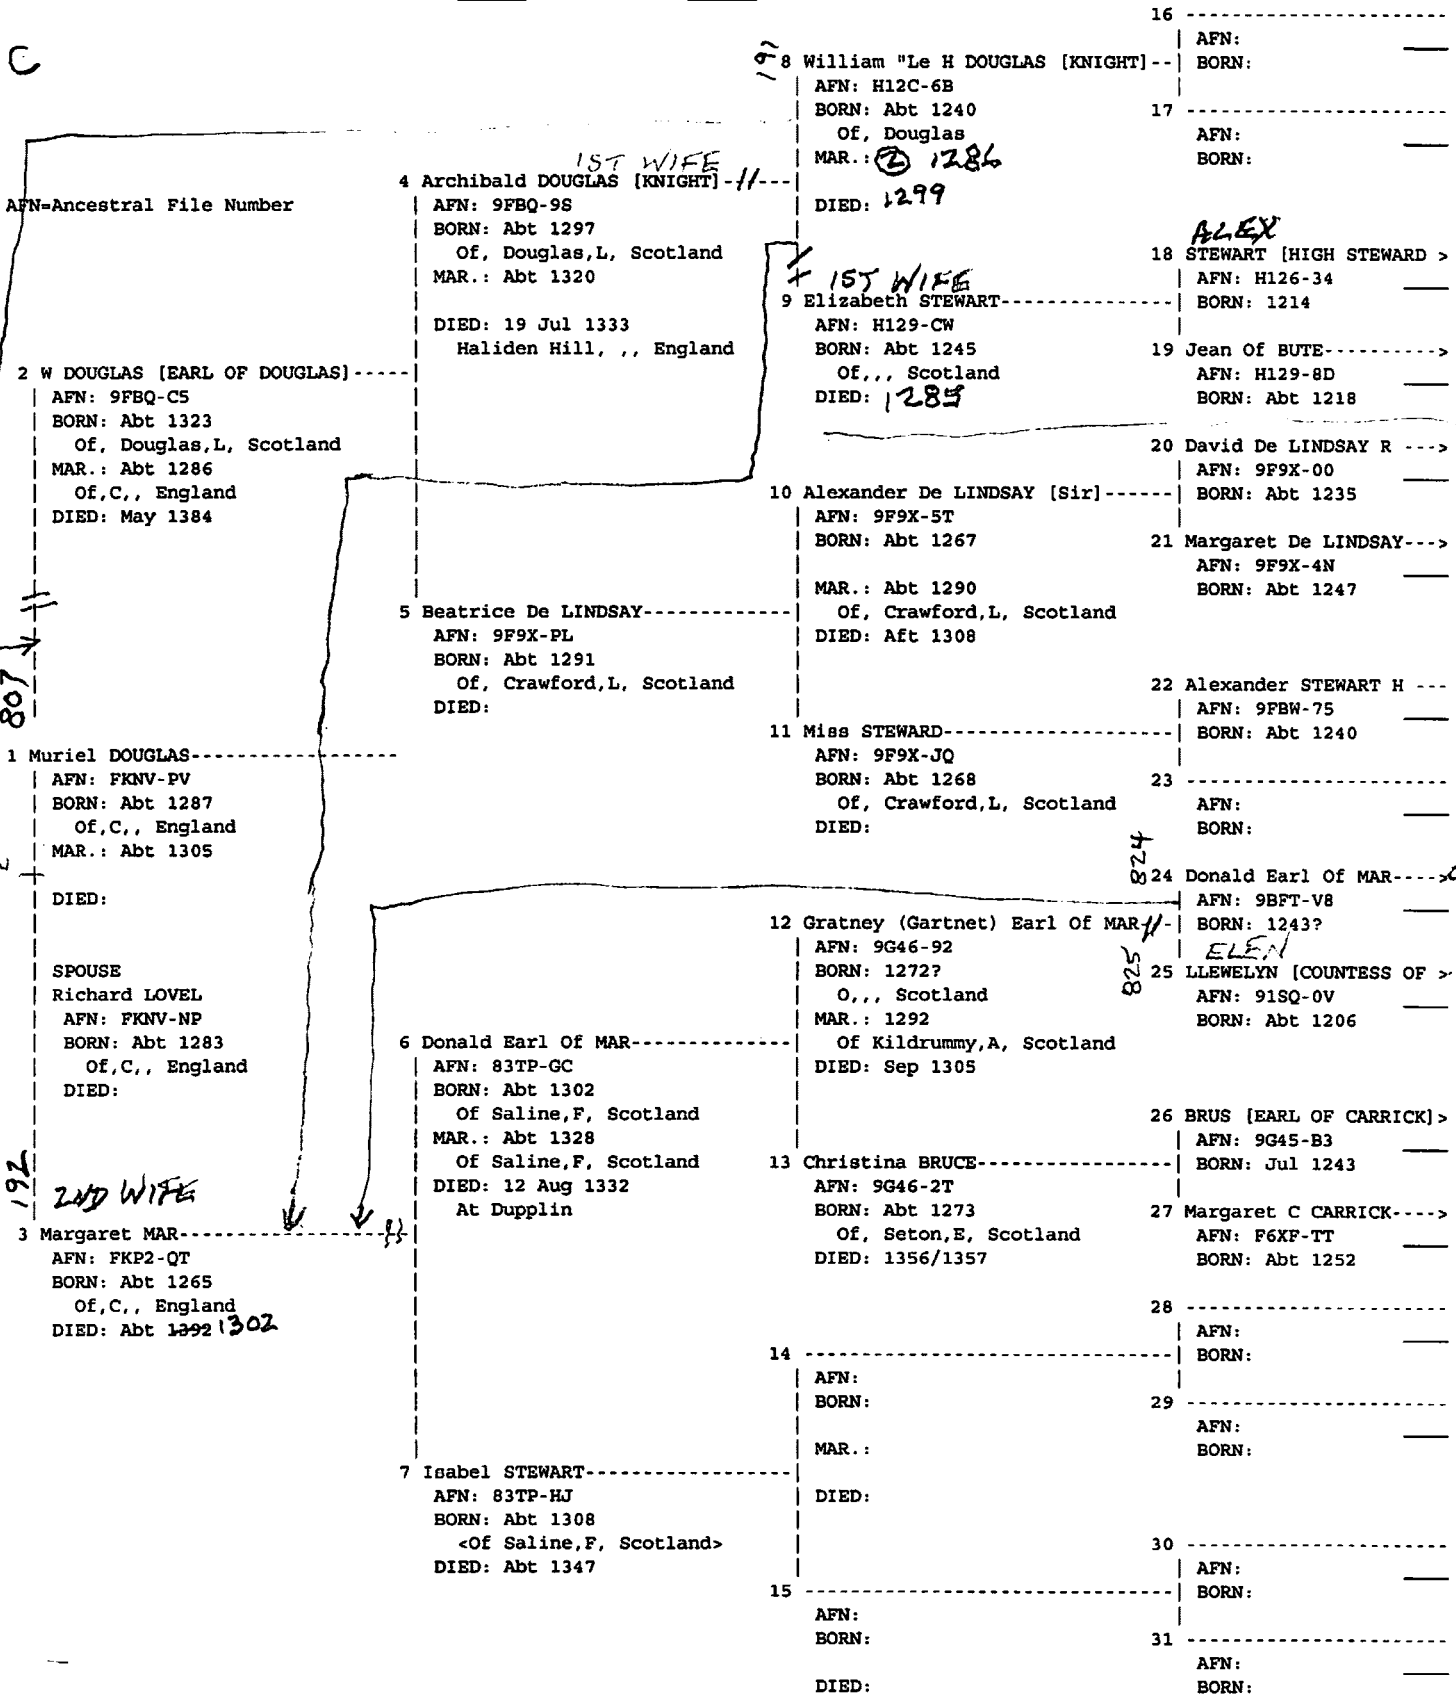

No. 1 on this chart is the same as no. _____ on chart no. _____