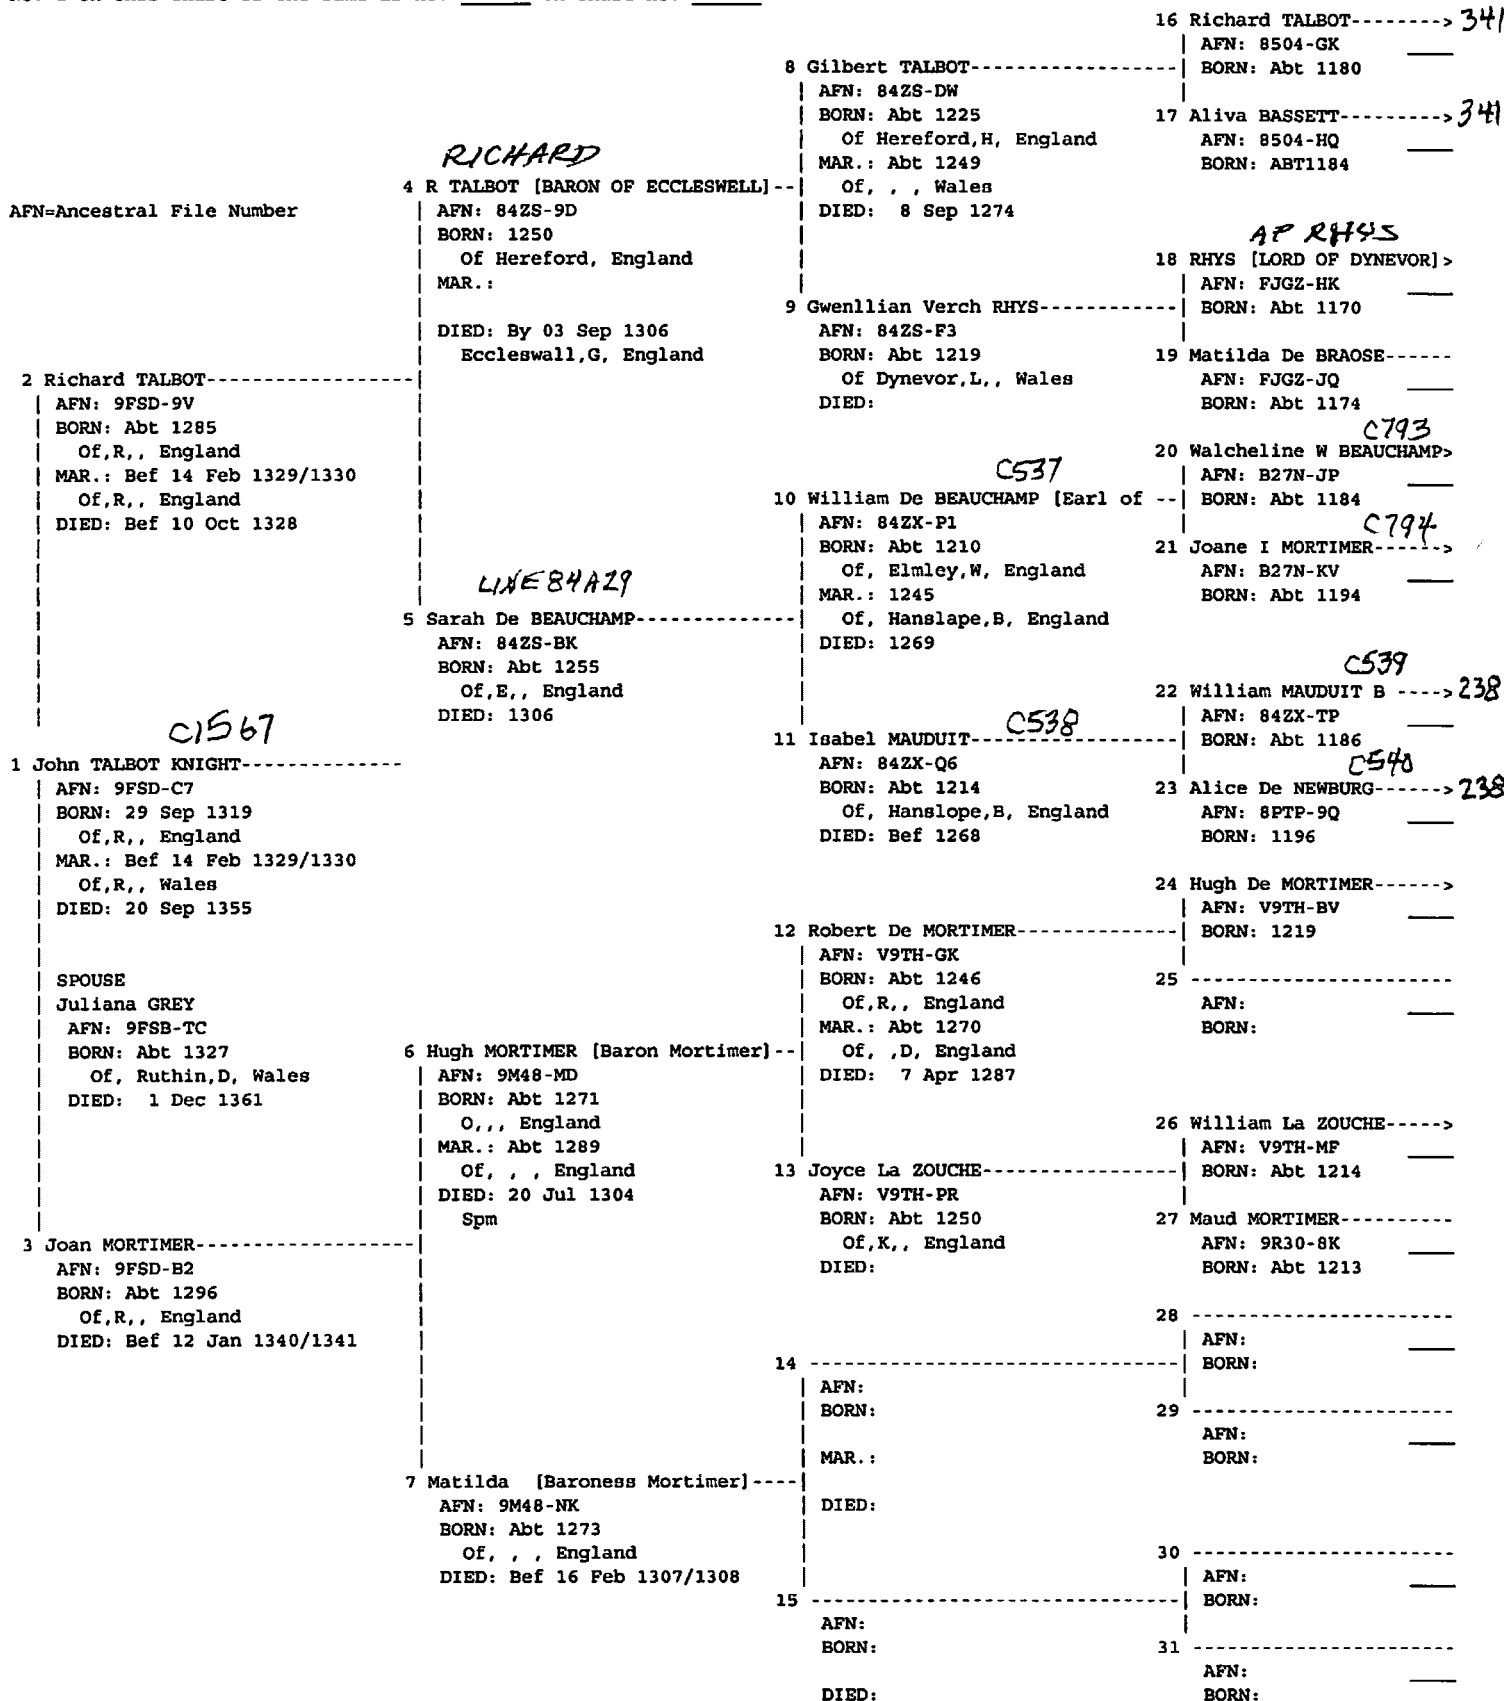

No. 1 on this chart is the same as no. 28 on chart no. 63