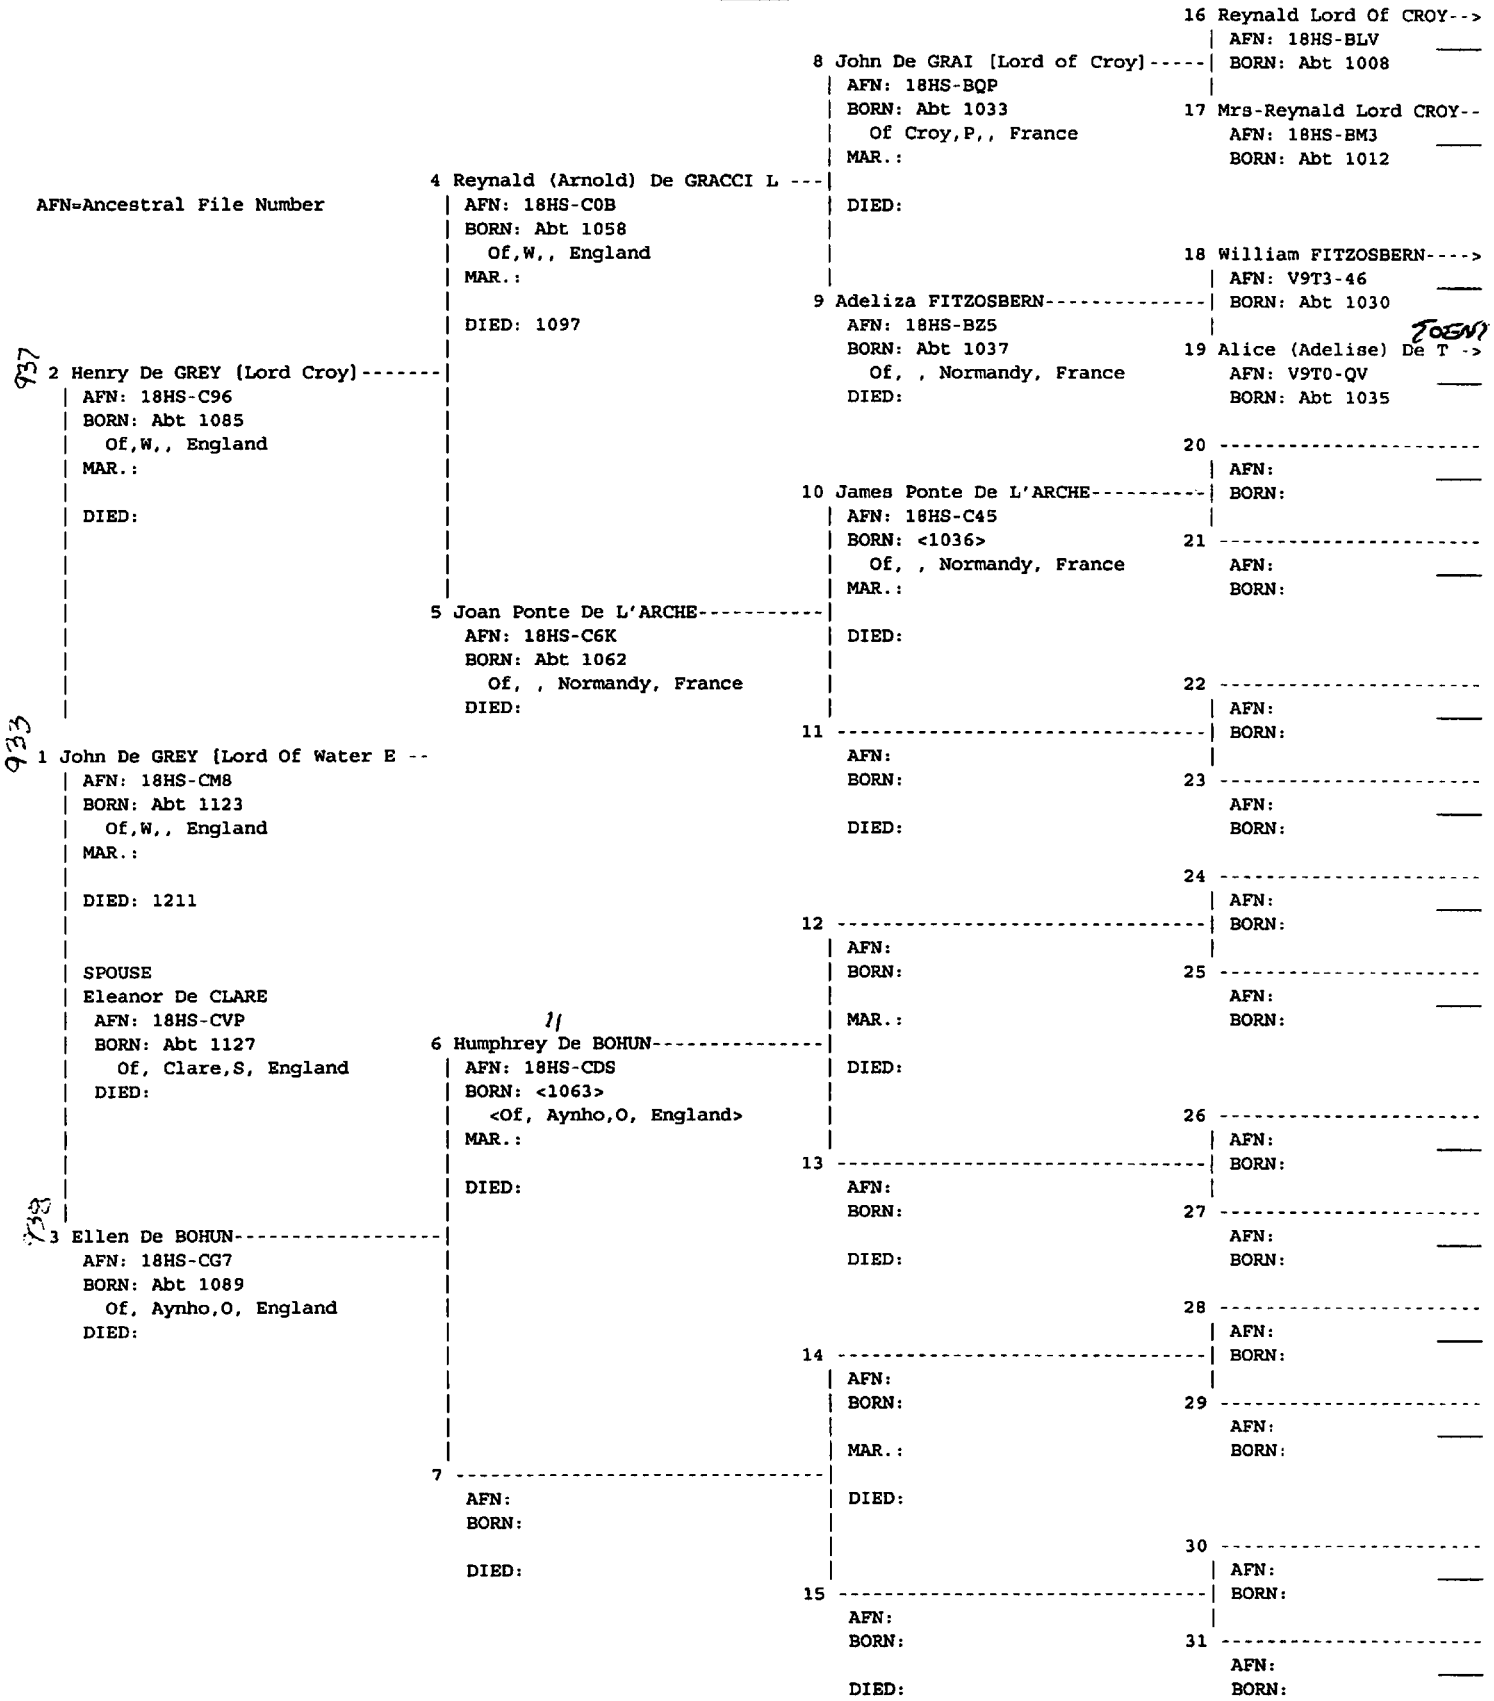

No. 1 on this chart is the same as no. 8 on chart no. 196