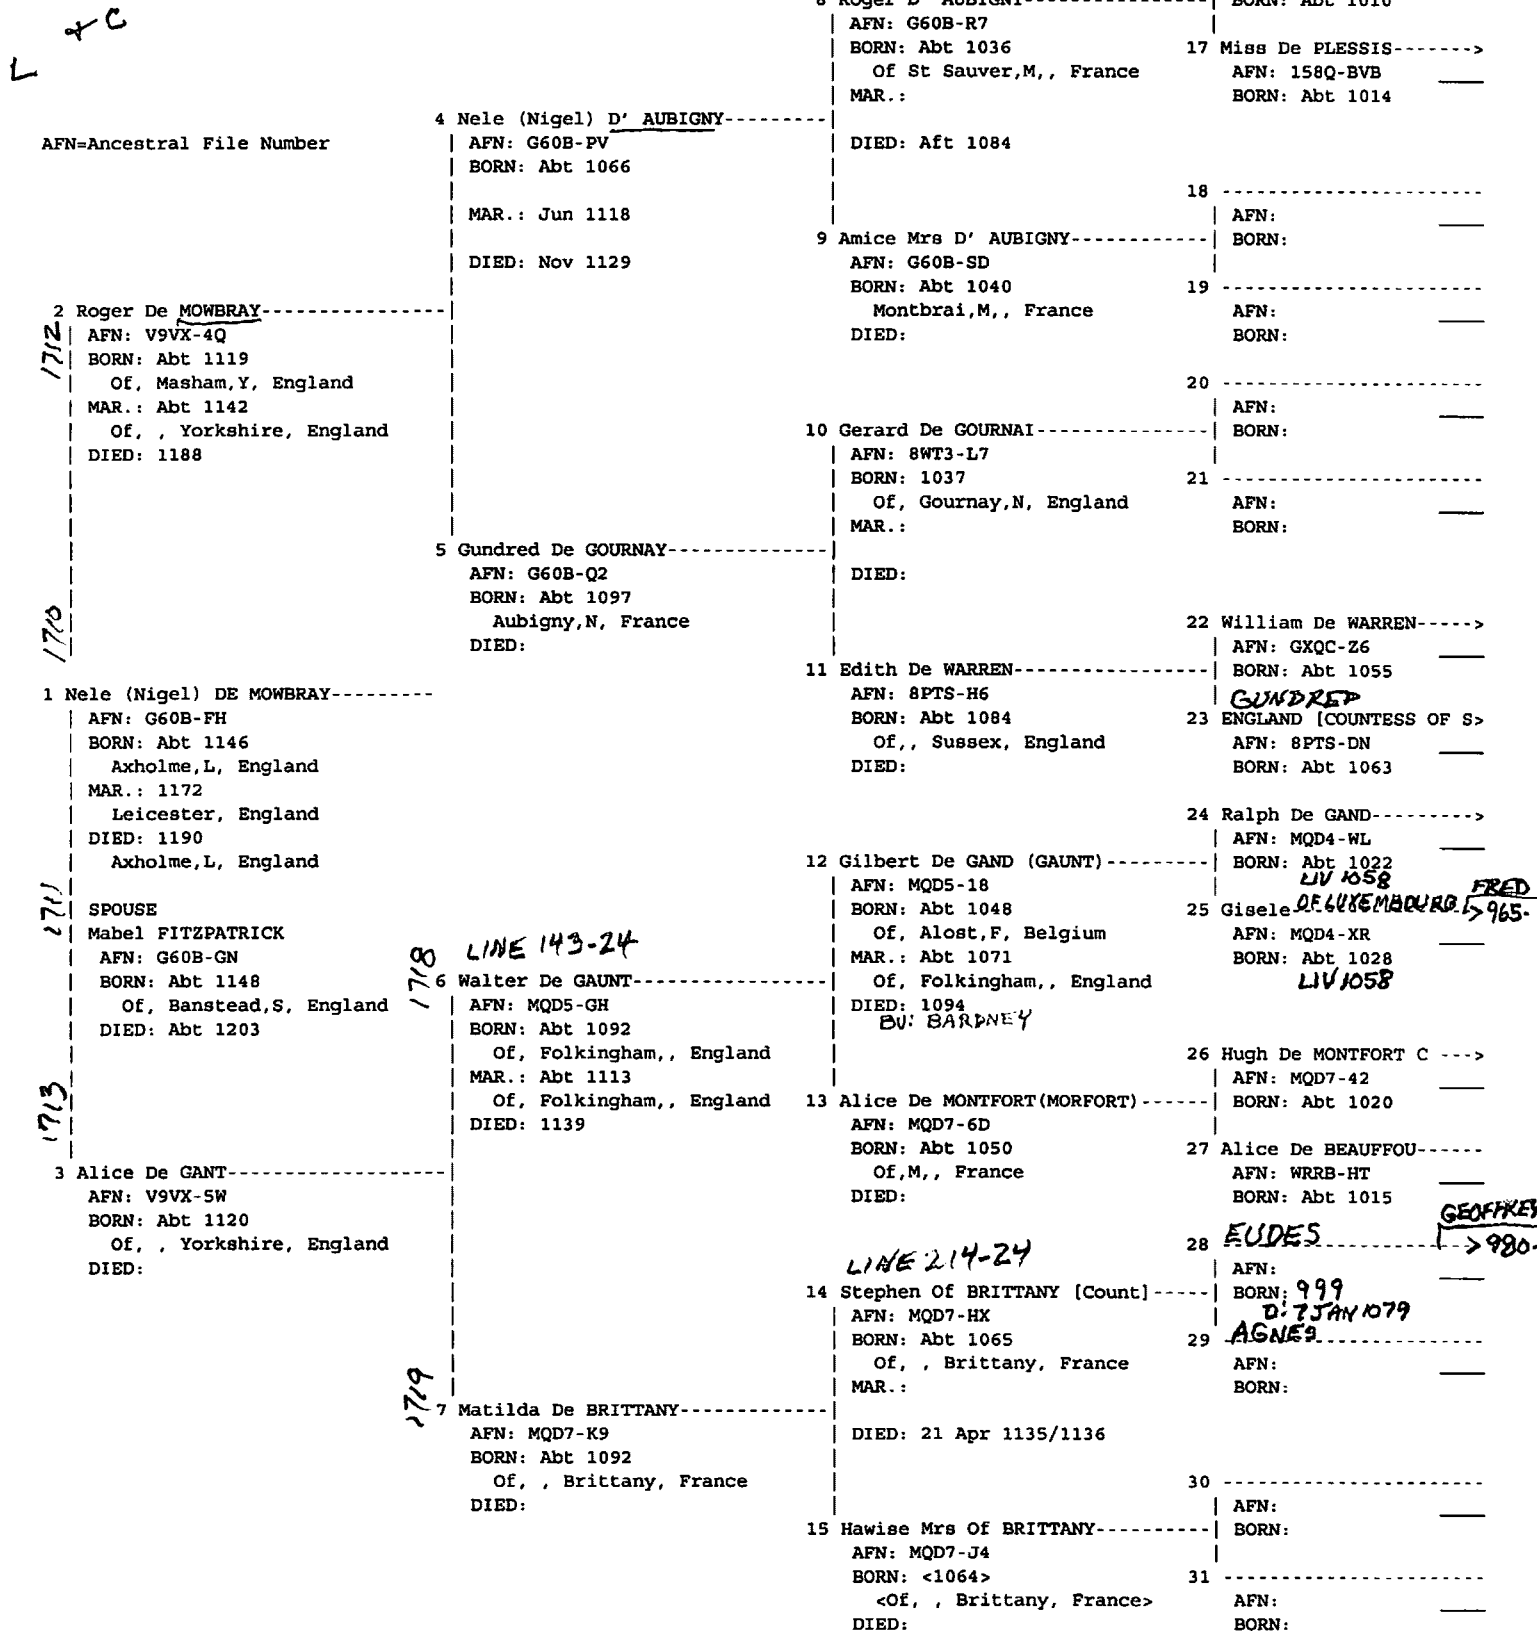

No. 1 on this chart is the same as no. _____ on chart no. _____