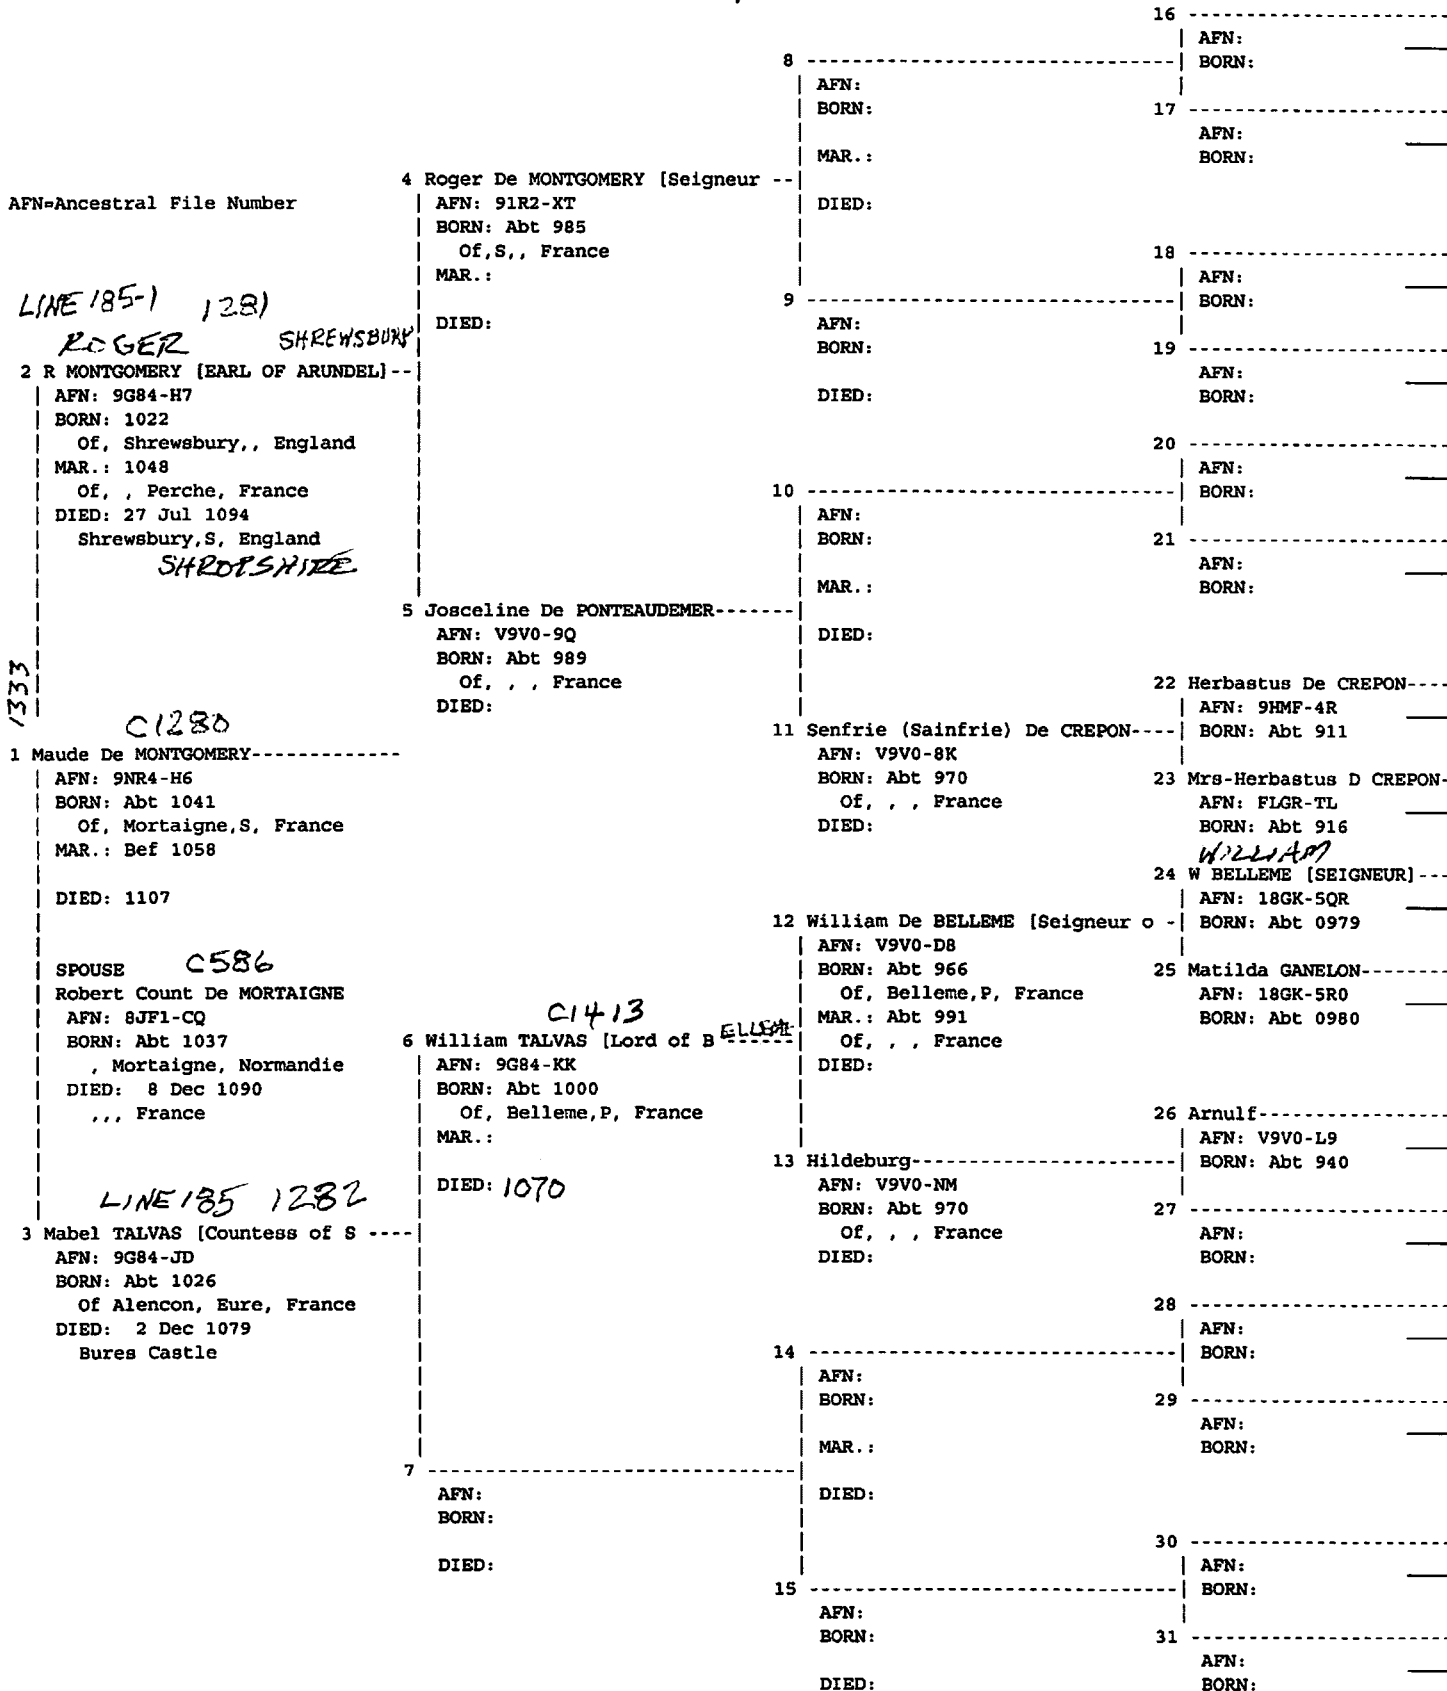

No. 1 on this chart is the same as no. 15 on chart no. 199

AFN=Ancestral File Number

LINE 185-1 1281

ROGER SHREWSBURY

2 R MONTGOMERY [EARL OF ARUNDEL]---

AFN: 9G84-H7
BORN: 1022
Of, Shrewsbury,, England
MAR.: 1048
Of, , Perche, France
DIED: 27 Jul 1094
Shrewsbury,S, England
SHROPSHIRE

1333

C1280

1 Maude De MONTGOMERY-----

AFN: 9NR4-H6
BORN: Abt 1041
Of, Mortaigne,S, France
MAR.: Bef 1058
DIED: 1107

SPOUSE C586
Robert Count De MORTAIGNE
AFN: 8JF1-CQ
BORN: Abt 1037
, Mortaigne, Normandie
DIED: 8 Dec 1090
,,, France

LINE 185 1282

3 Mabel TALVAS [Countess of S] ----

AFN: 9G84-JD
BORN: Abt 1026
Of Alencon, Eure, France
DIED: 2 Dec 1079
Bures Castle

4 Roger De MONTGOMERY [Seigneur] --

AFN: 91R2-XT
BORN: Abt 985
Of,S,, France
MAR.:

DIED:

5 Josceline De PONTEAUEMER-----

AFN: V9V0-9Q
BORN: Abt 989
Of, , , France
DIED:

10

AFN:

BORN:

MAR.:

DIED:

11

AFN:

BORN:

MAR.:

DIED:

12

AFN:

BORN:

MAR.:

DIED:

6 William TALVAS [Lord of B] -----

AFN: 9G84-KK
BORN: Abt 1000
Of, Belleme,P, France
MAR.:

DIED: 1070

C1413

13

AFN:

BORN:

MAR.:

DIED:

14

AFN:

BORN:

MAR.:

DIED:

15

AFN:

BORN:

MAR.:

DIED: