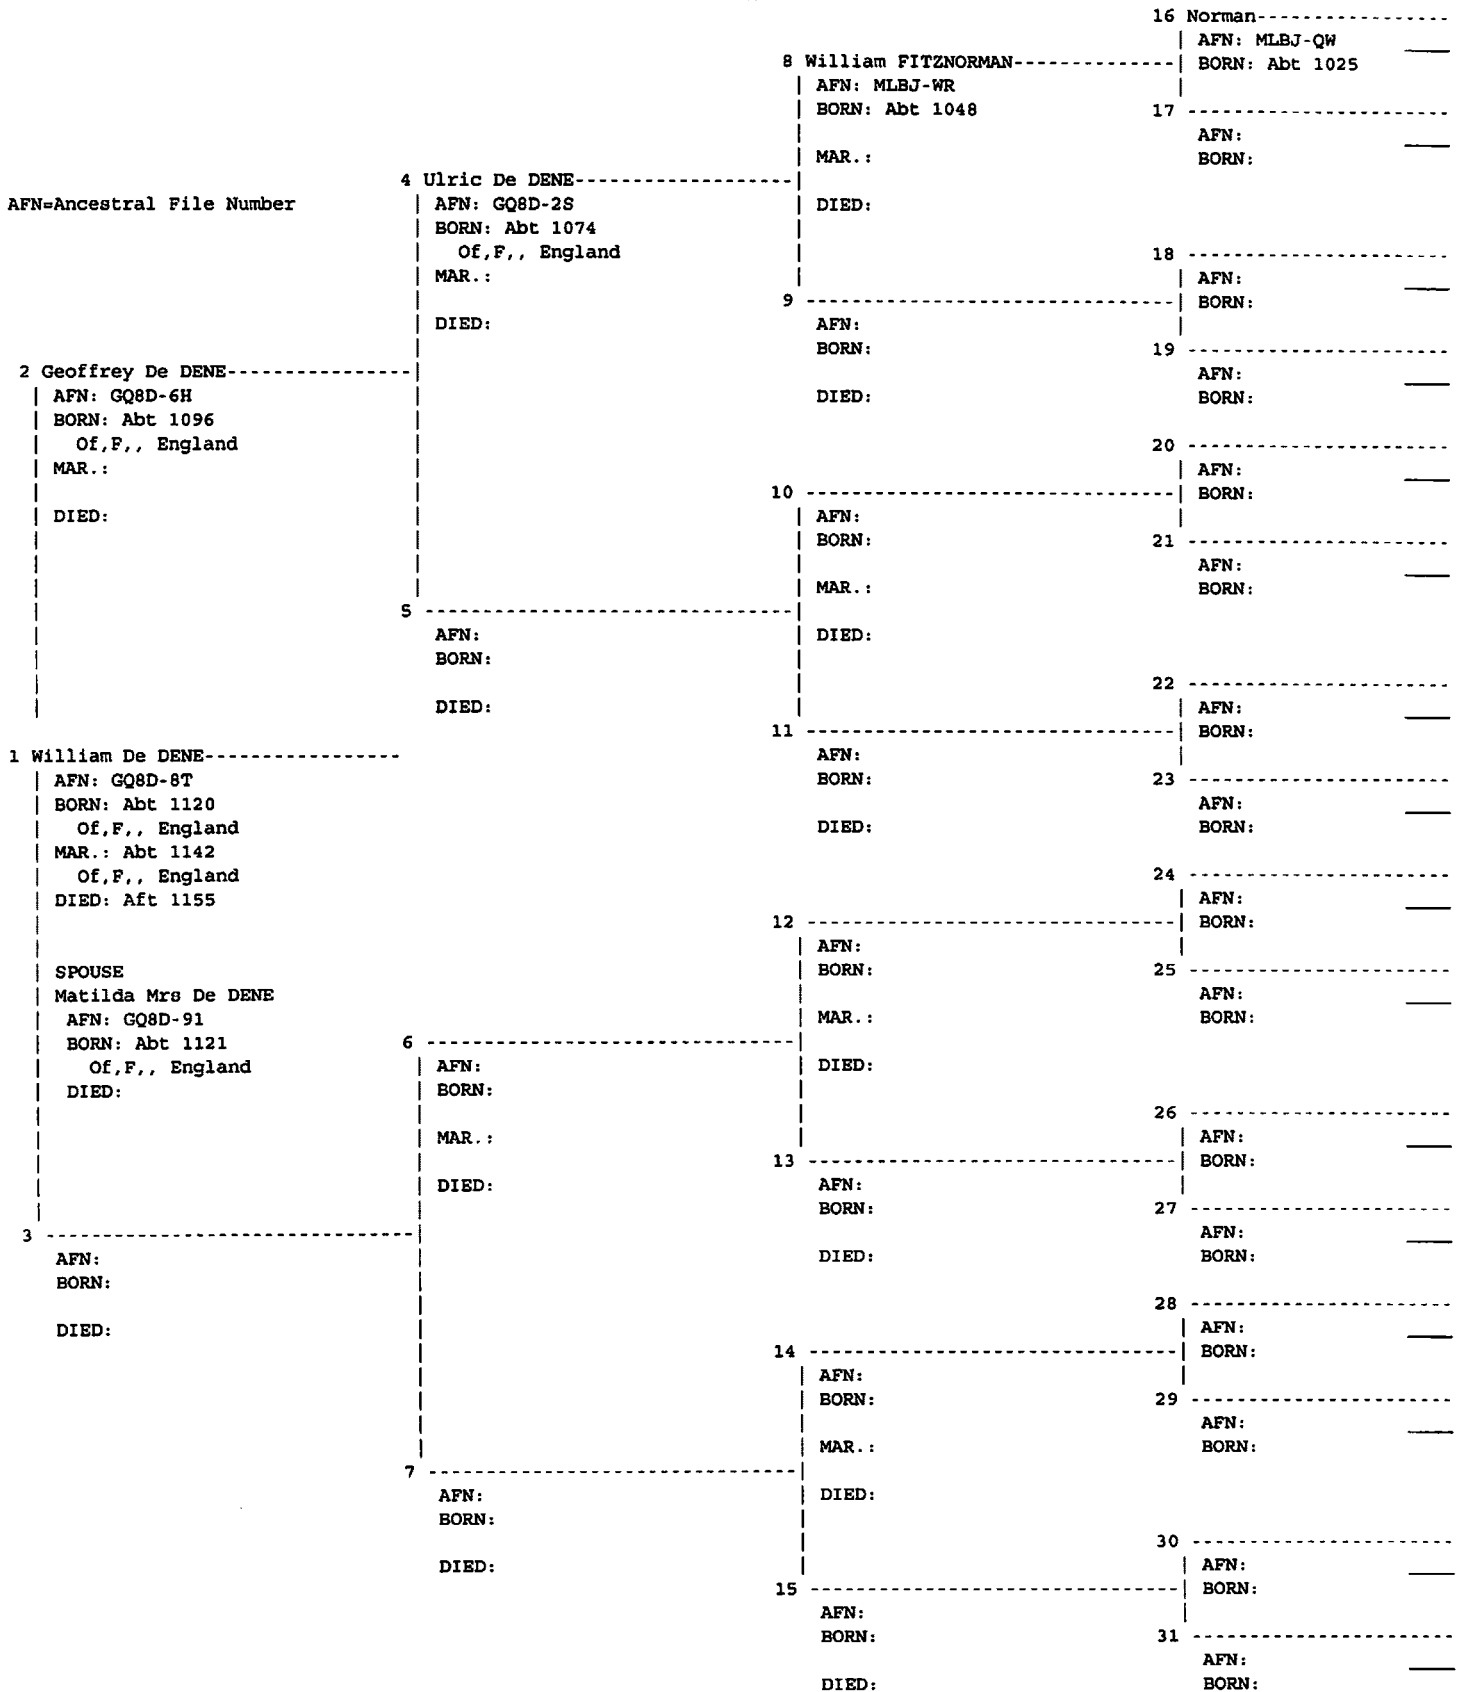

No. 1 on this chart is the same as no. 16 on chart no. 237