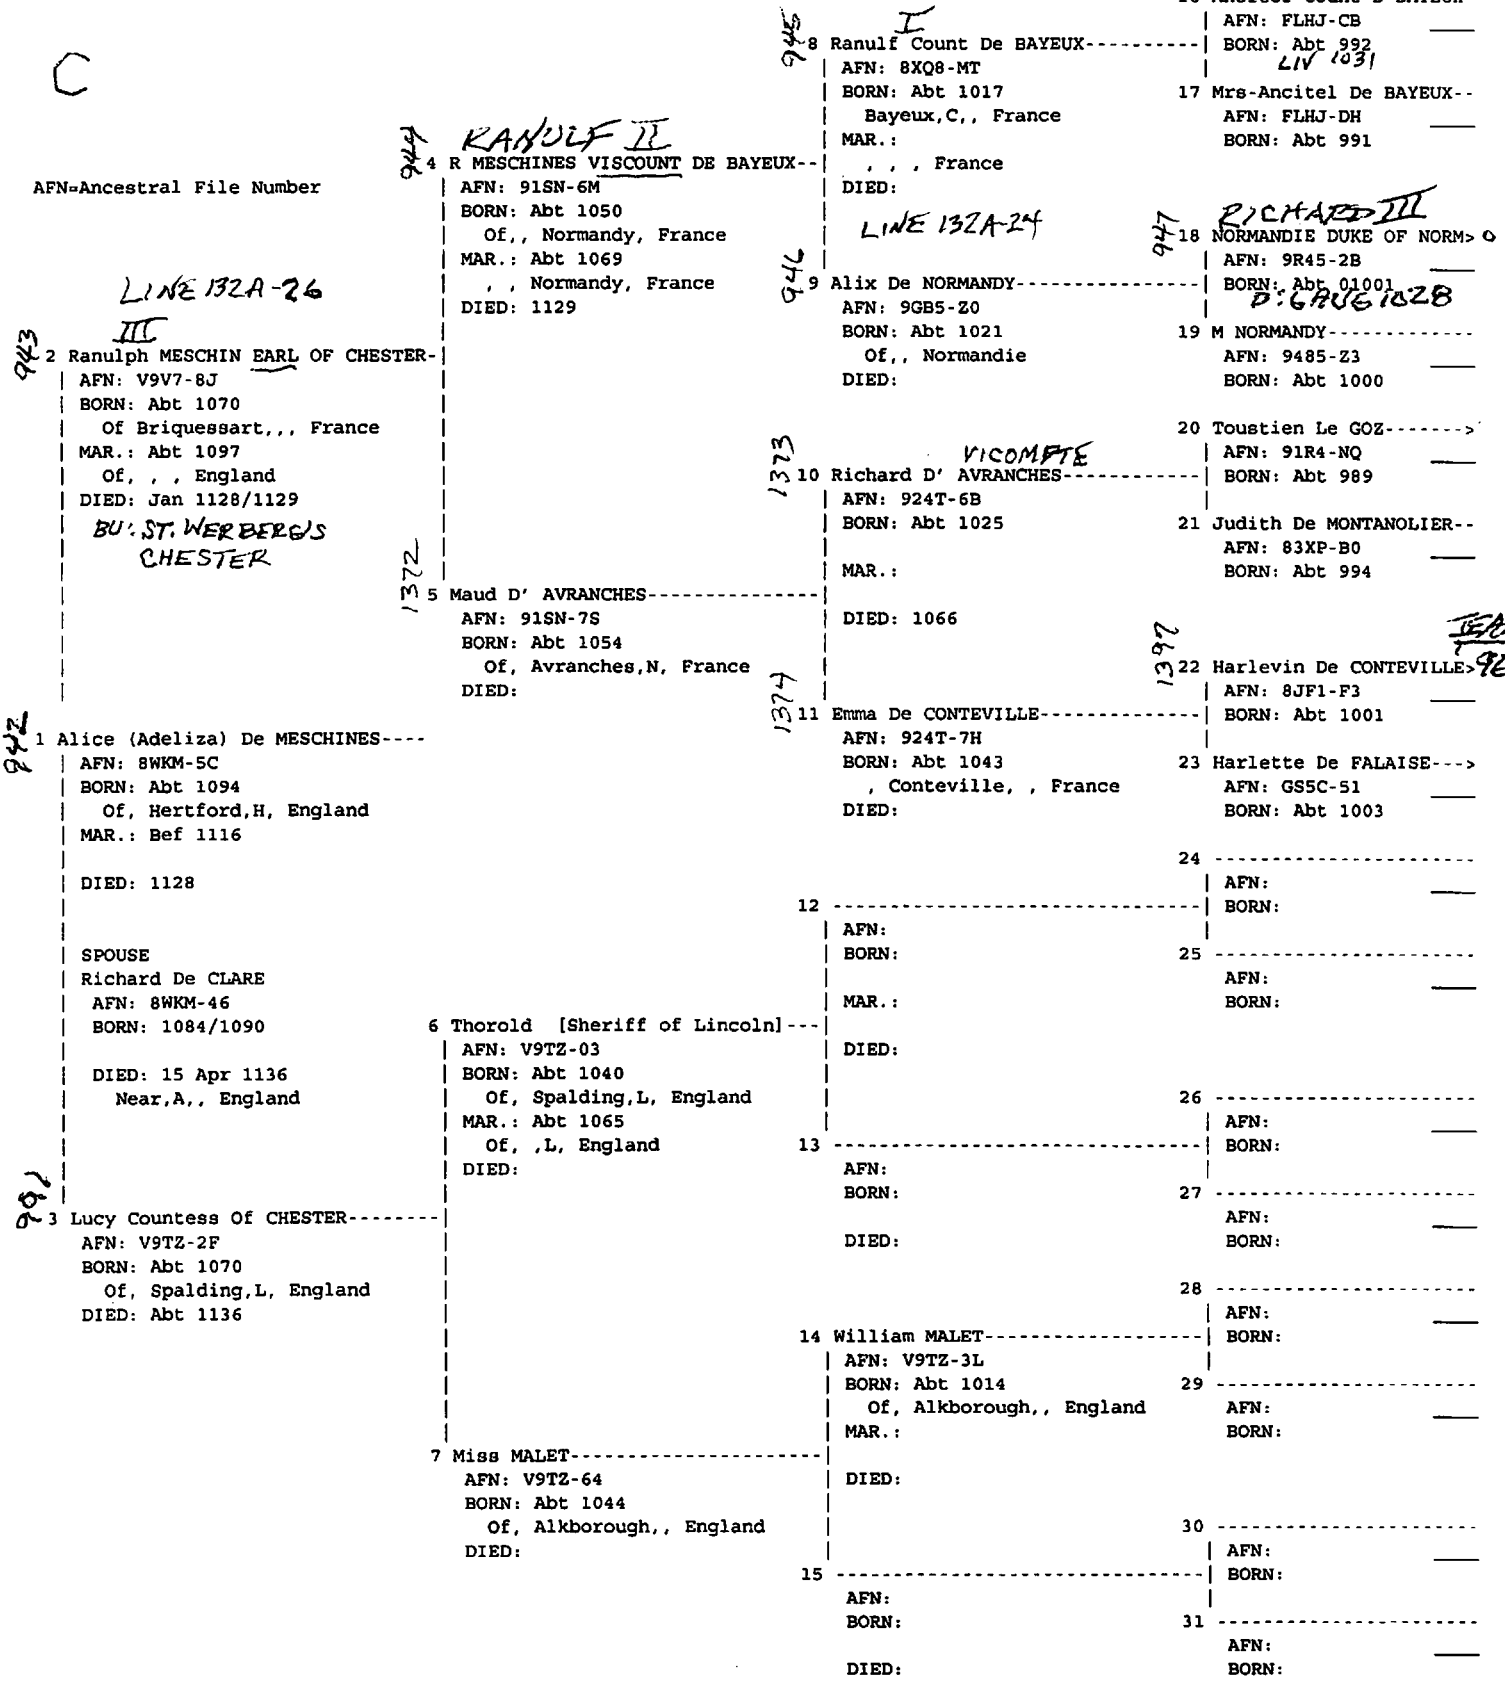

No. 1 on this chart is the same as no. _____ on chart no. _____

AFN=Ancestral File Number