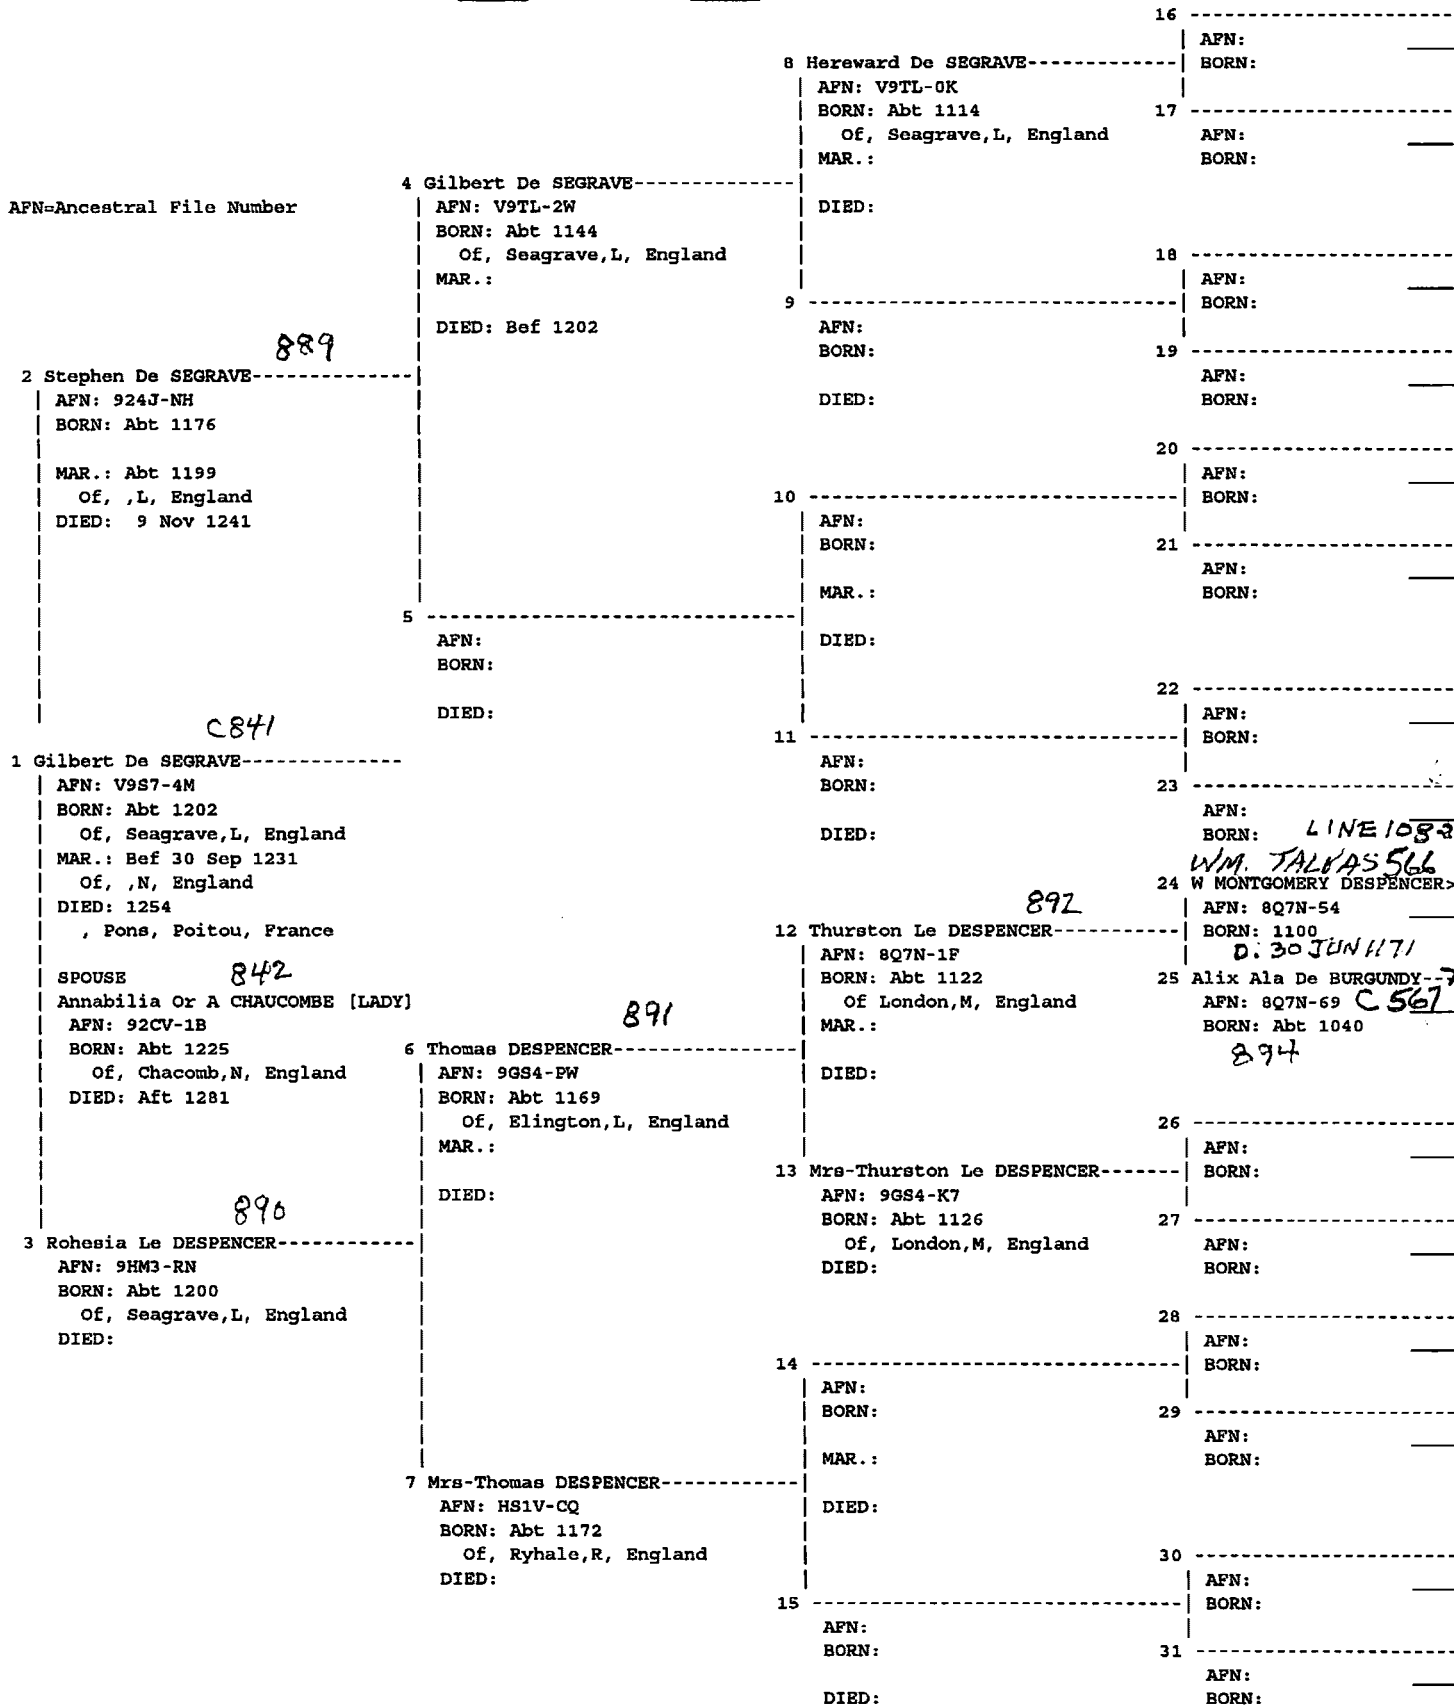

No. 1 on this chart is the same as no. 4 on chart no. 123