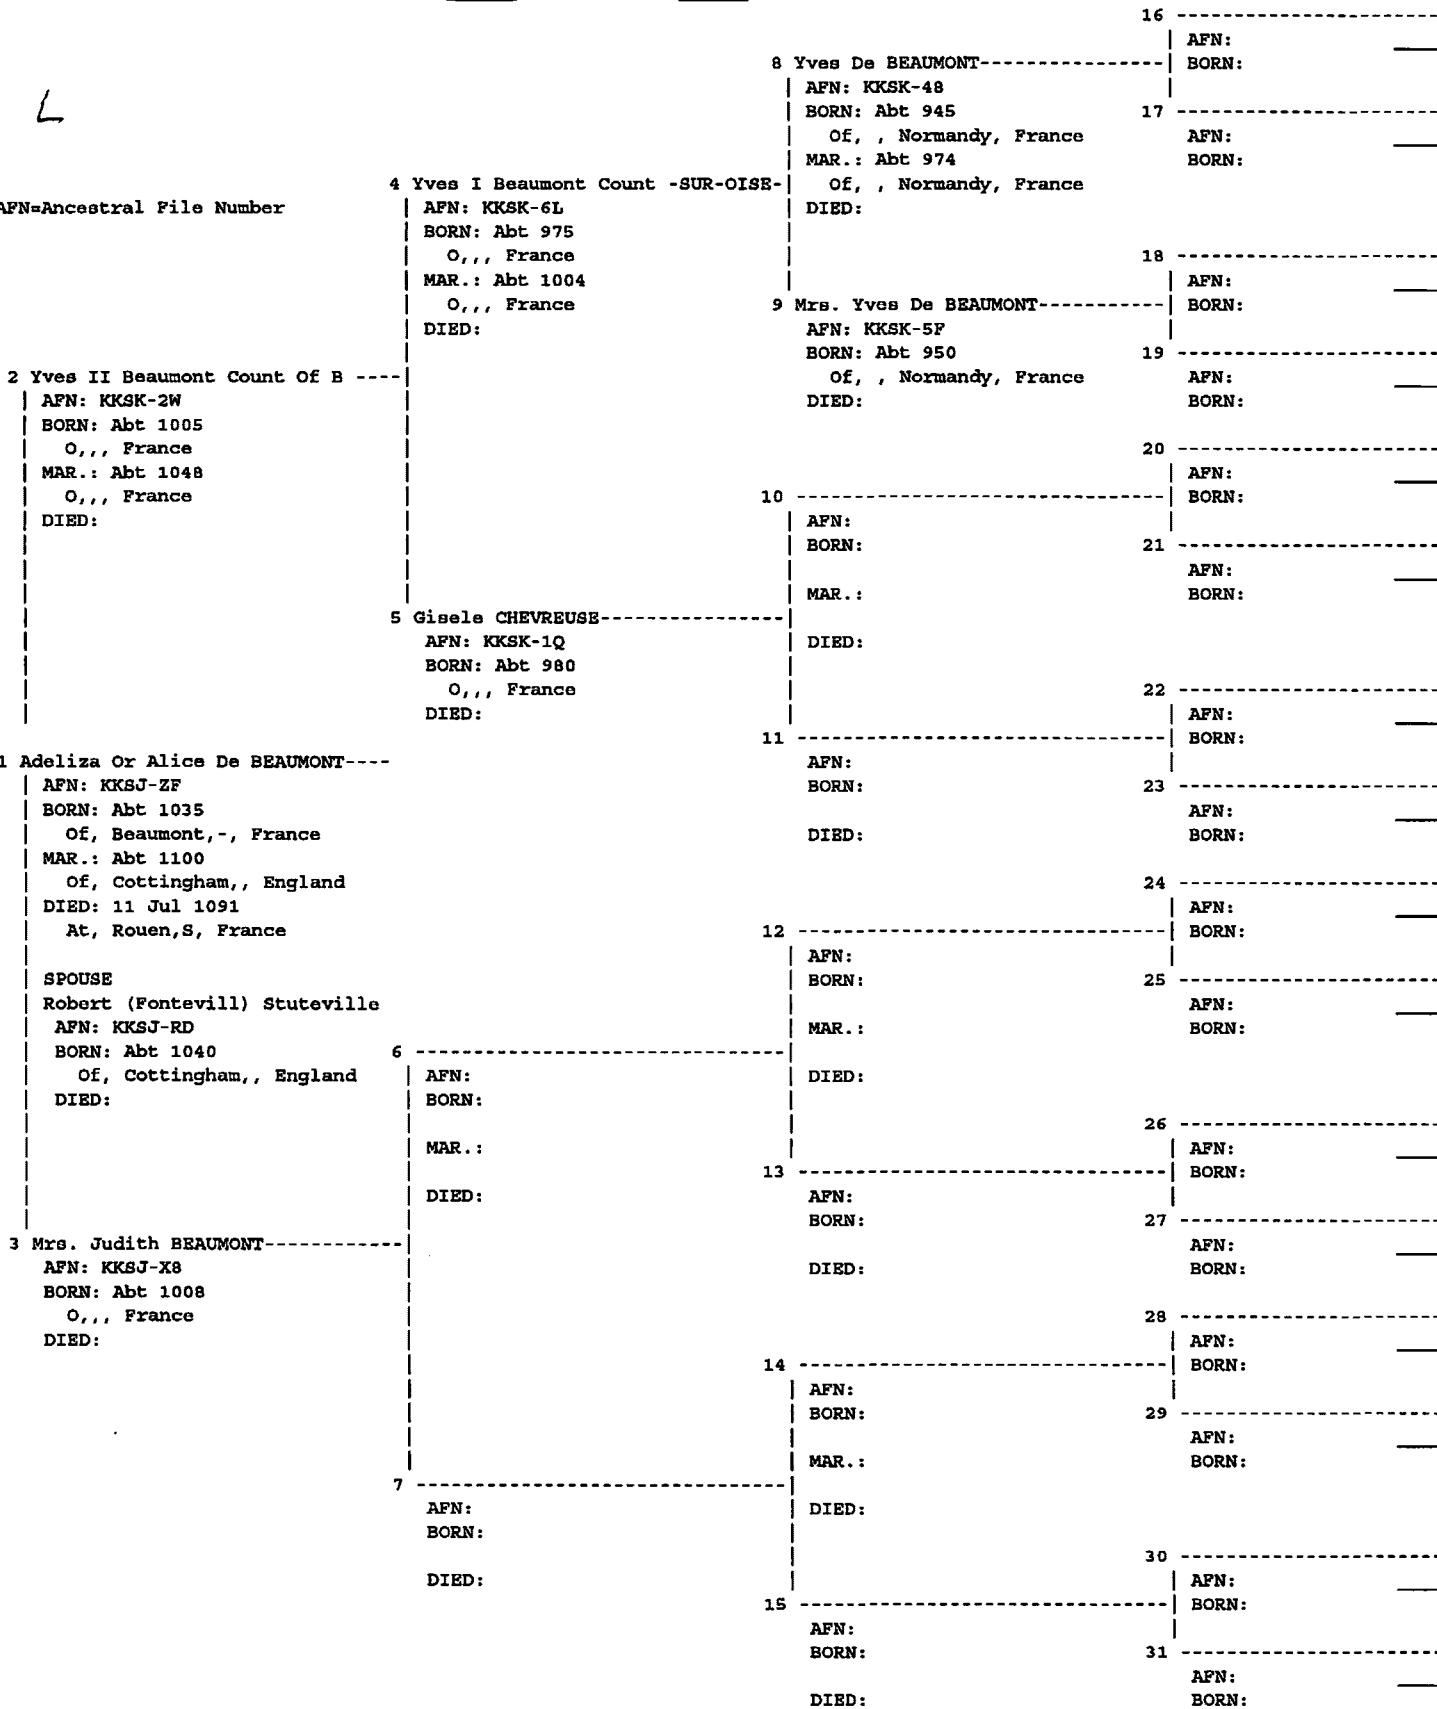

No. 1 on this chart is the same as no. _____ on chart no. _____

L

AFN=Ancestral File Number

2878