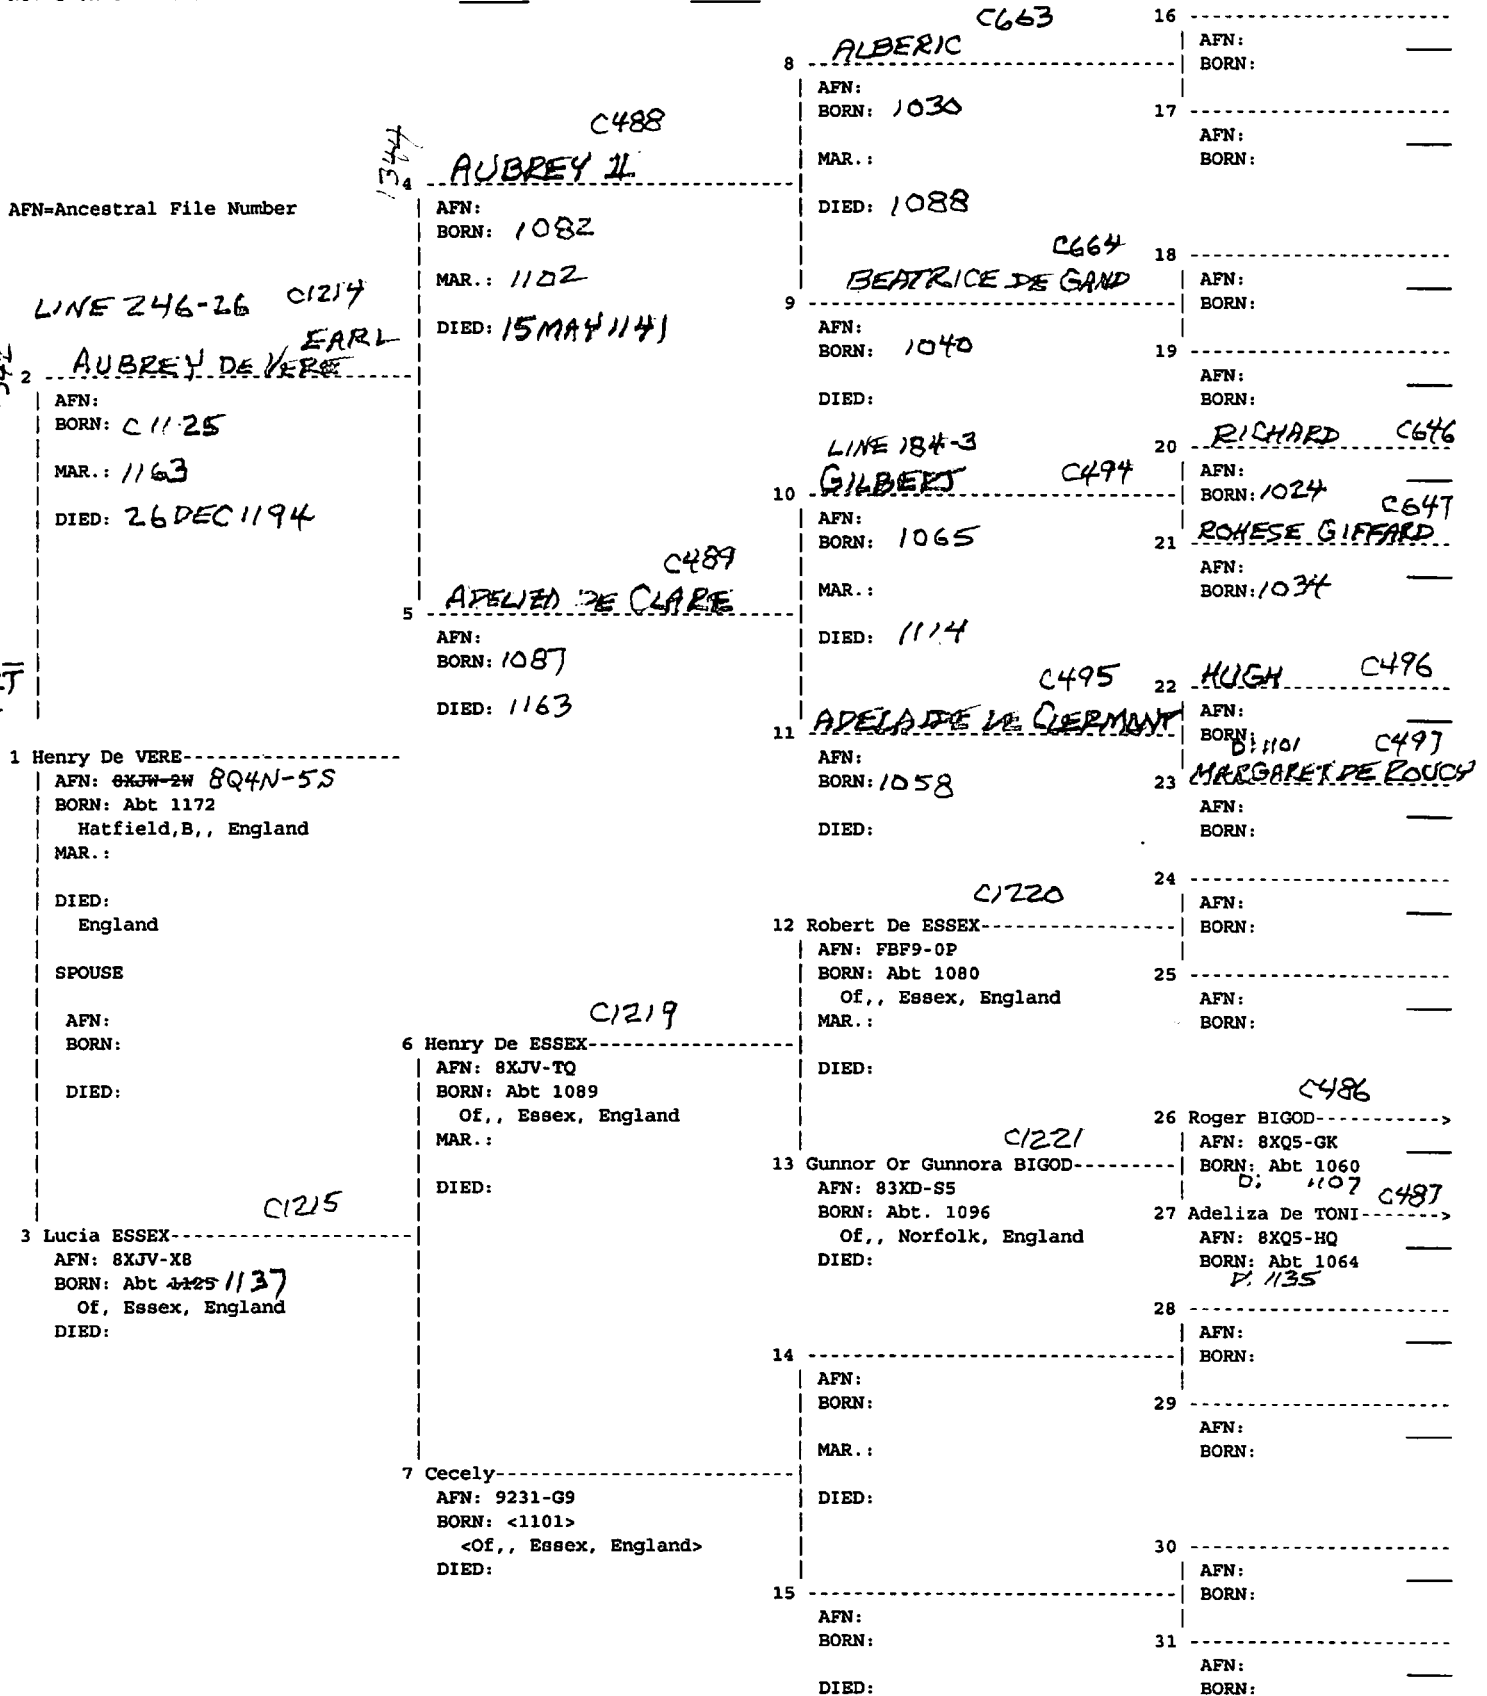

No. 1 on this chart is the same as no. 4 on chart no. 309