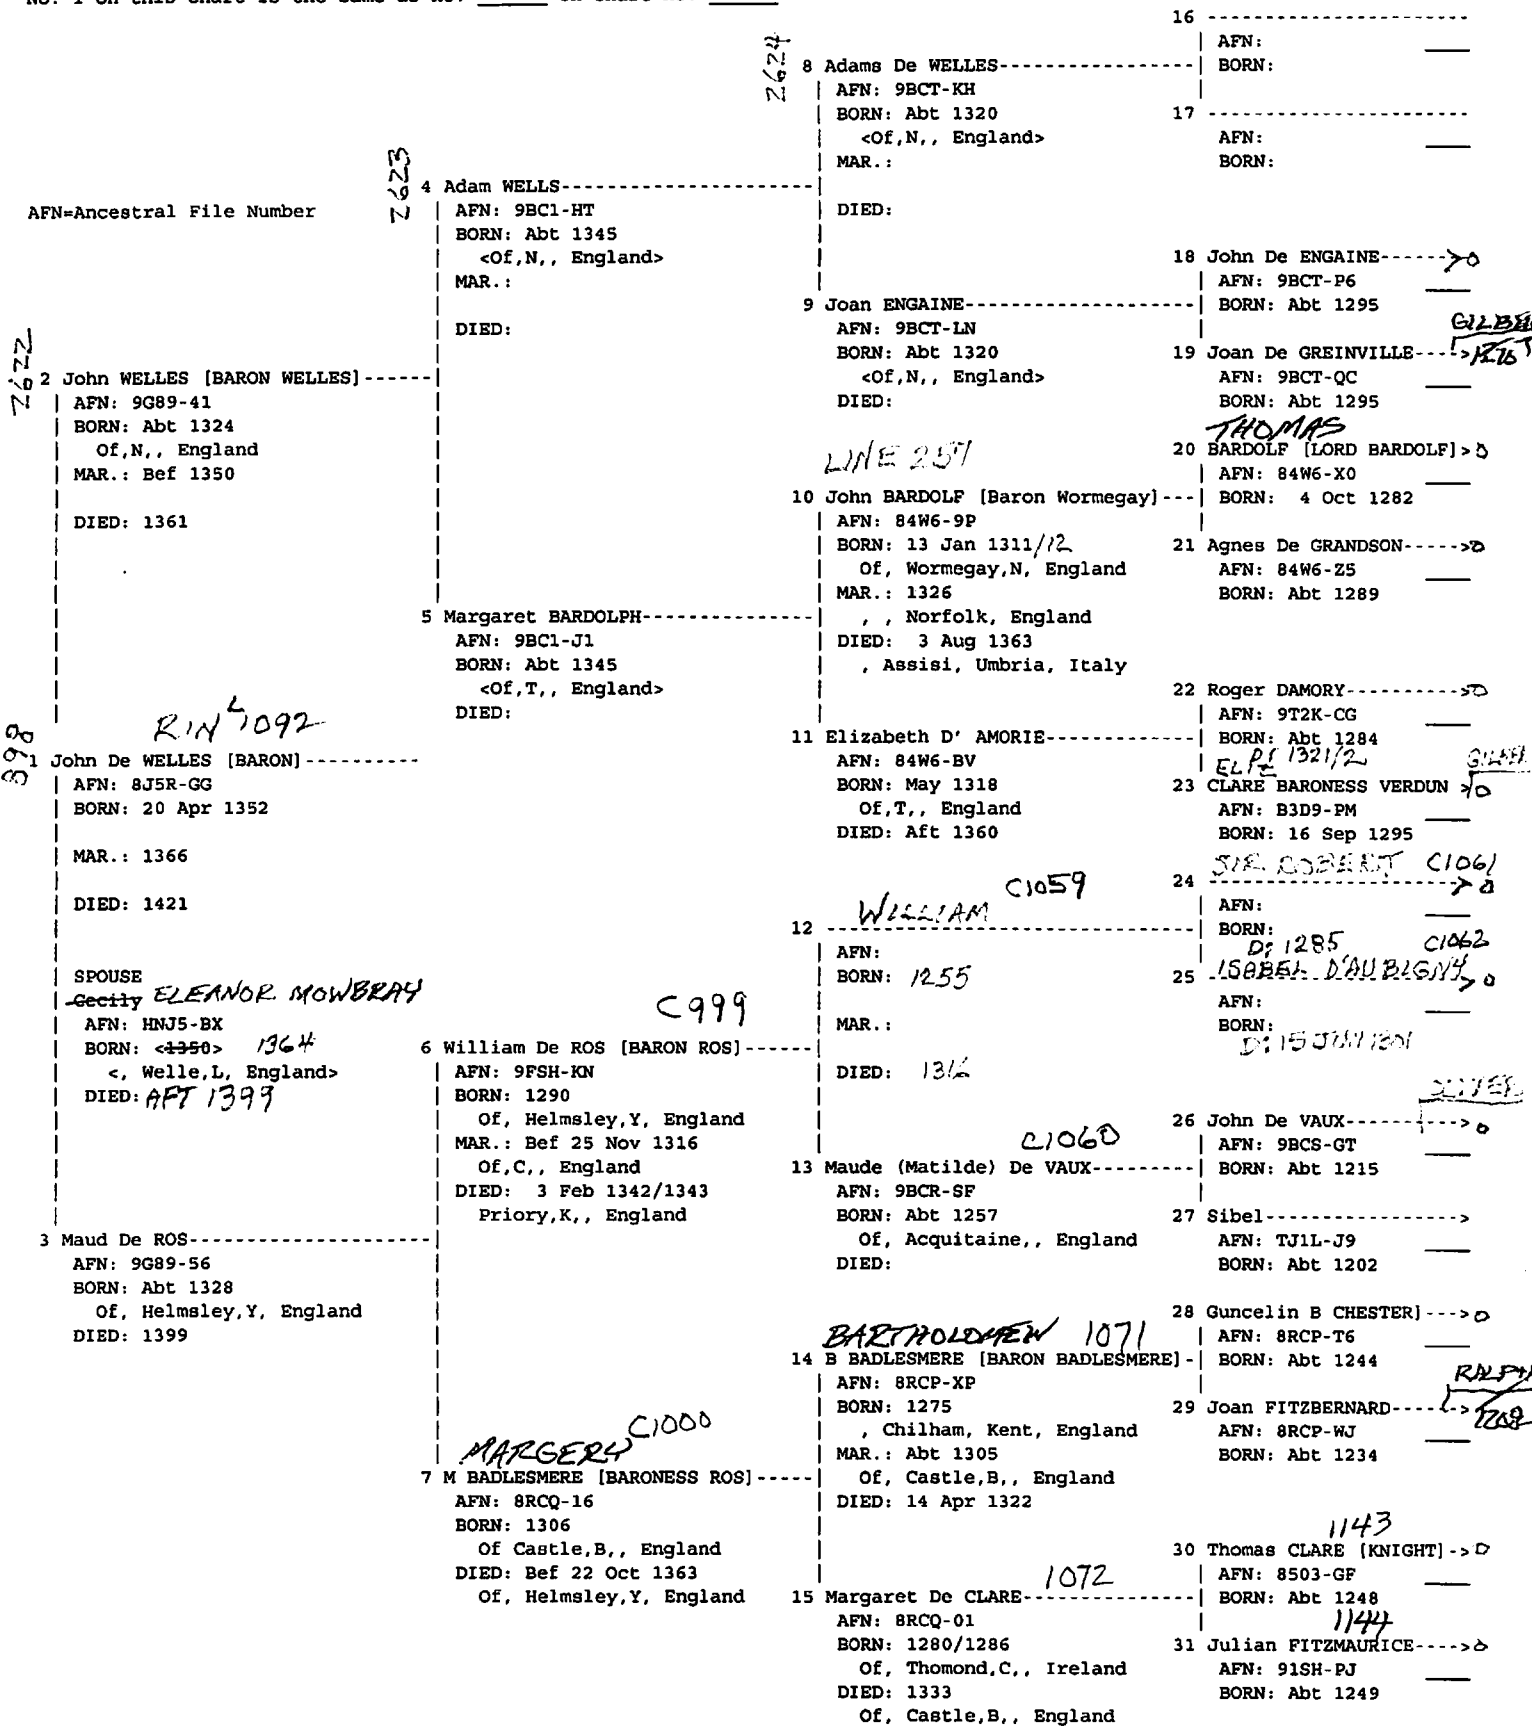

No. 1 on this chart is the same as no. _____ on chart no. _____