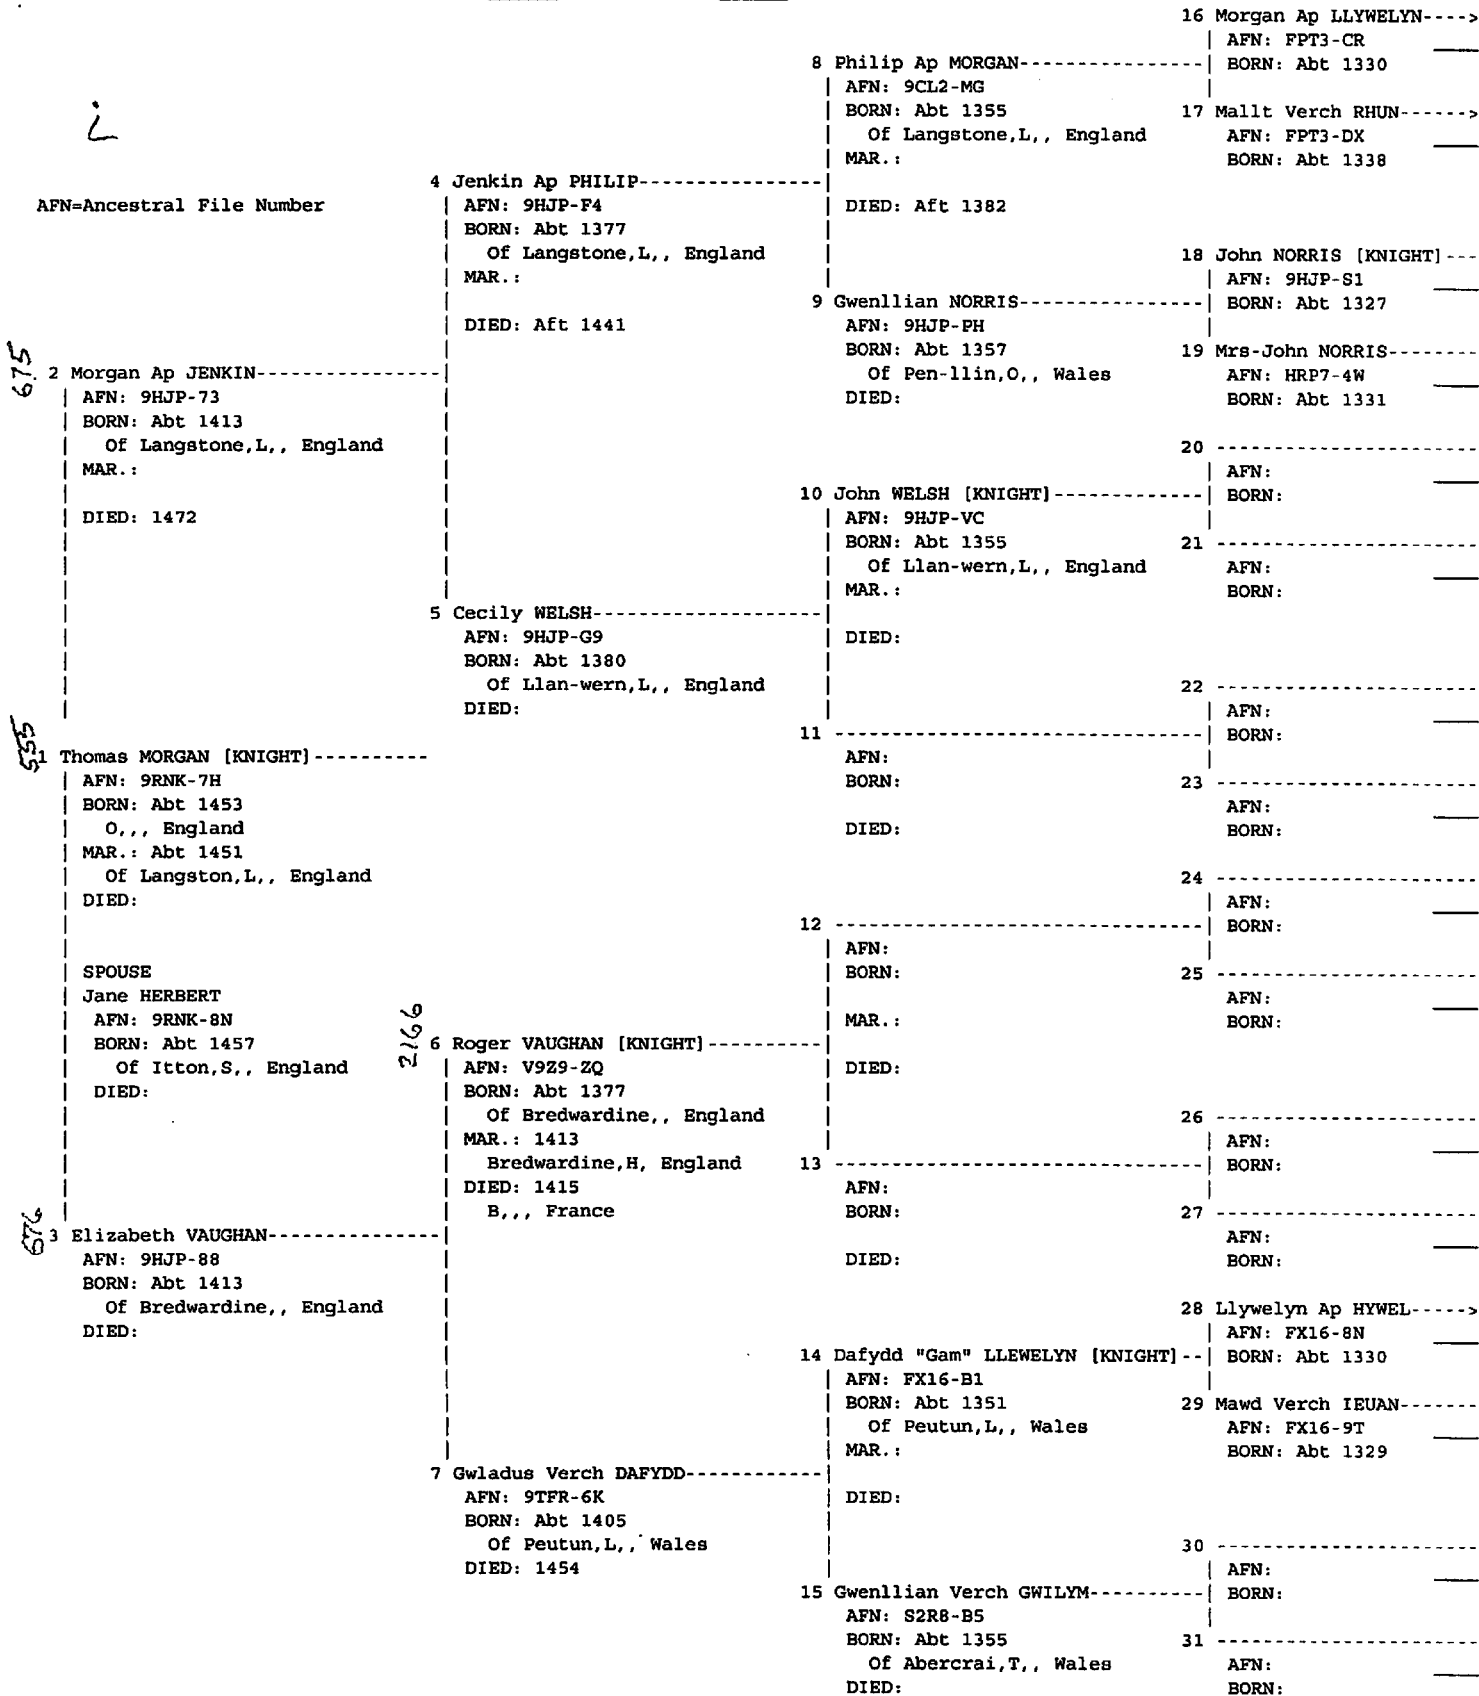

No. 1 on this chart is the same as no. _____ on chart no. _____