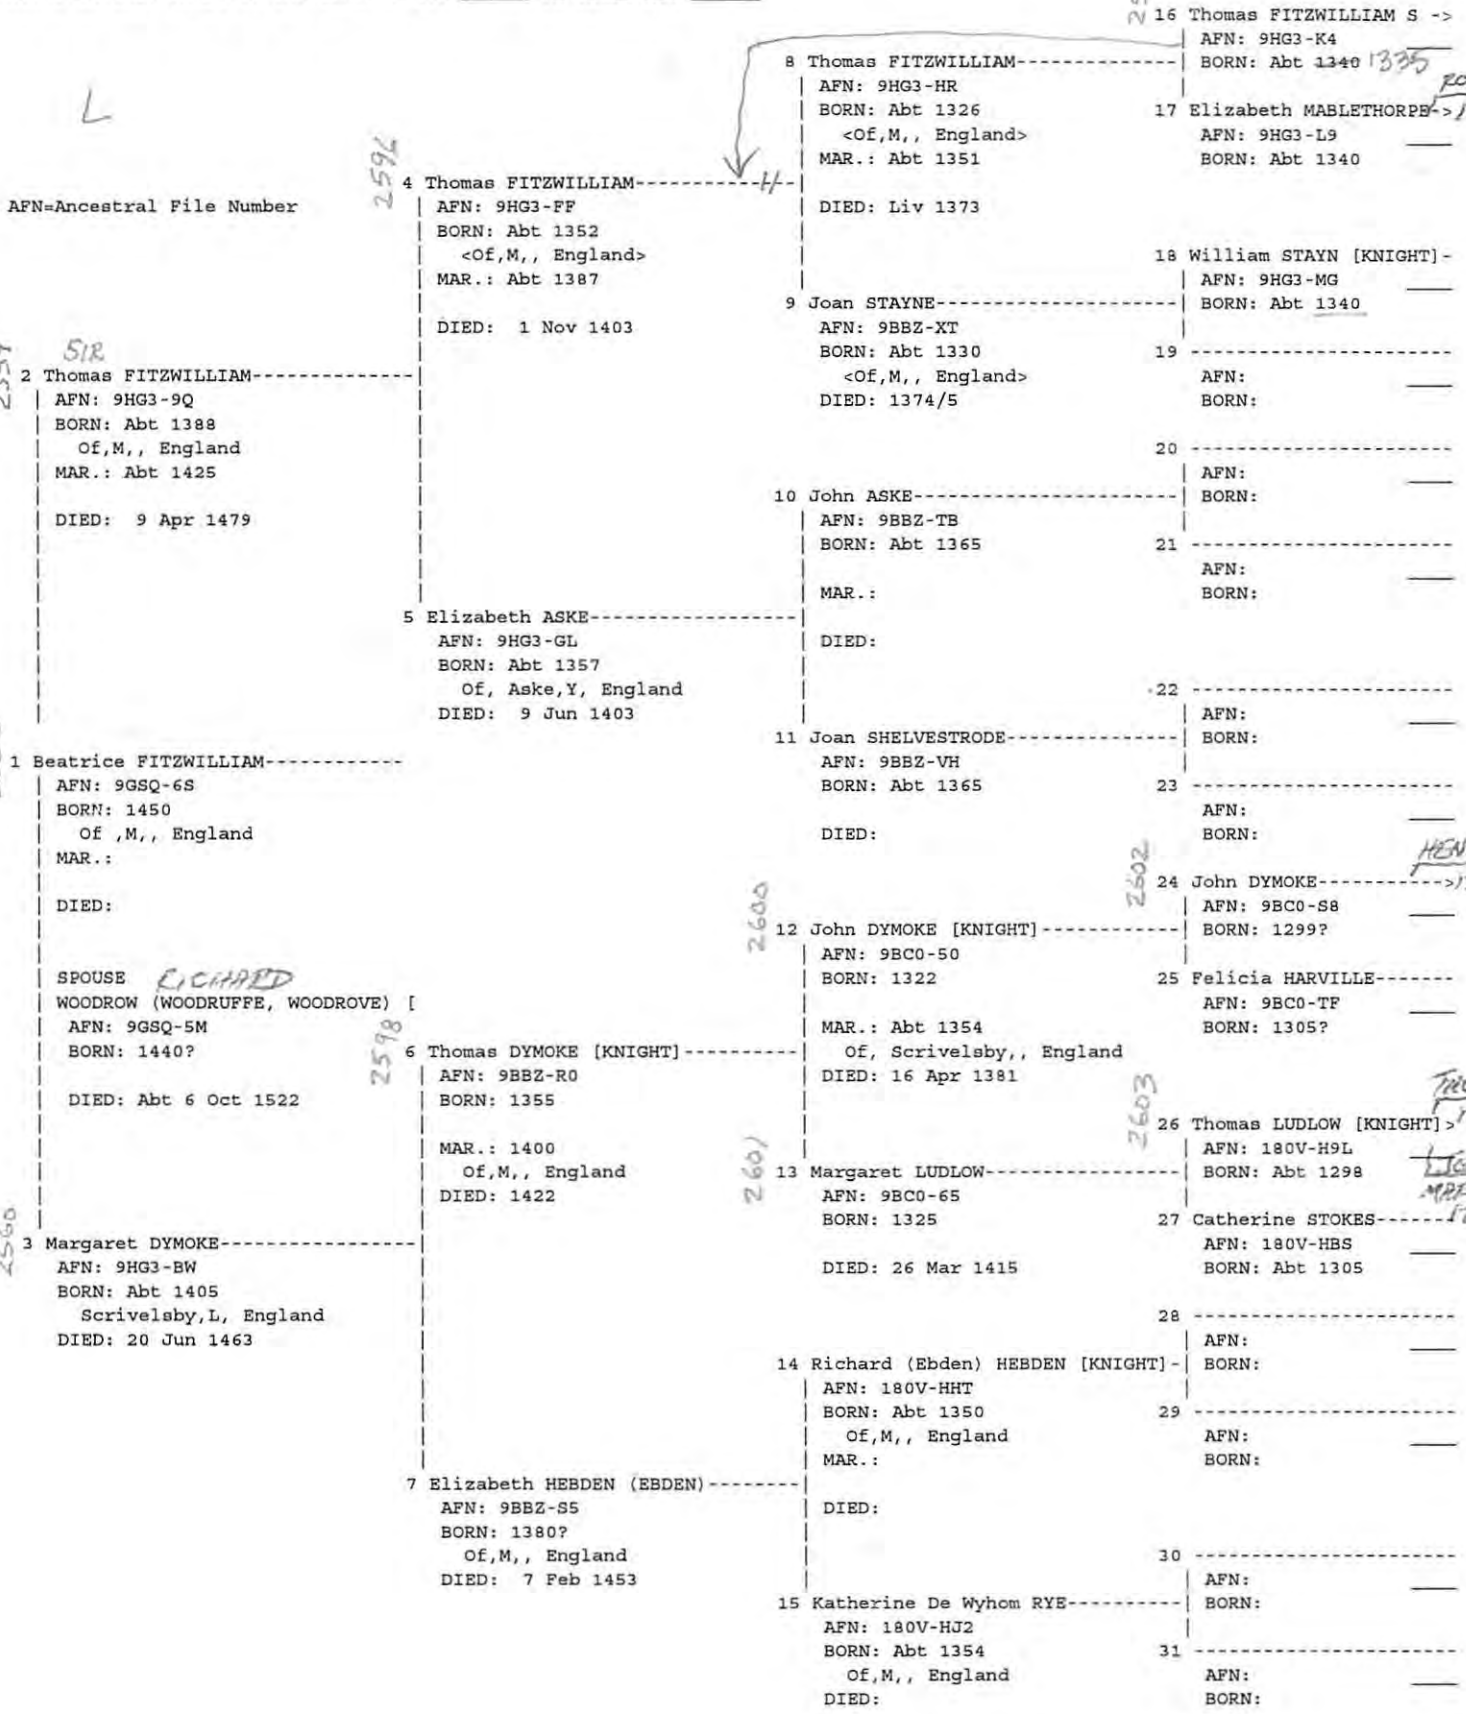

No. 1 on this chart is the same as no. _____ on chart no. _____

AFN=Ancestral File Number

2559

2558

2560

2596

2598

2600

2601

2597

2602

2603