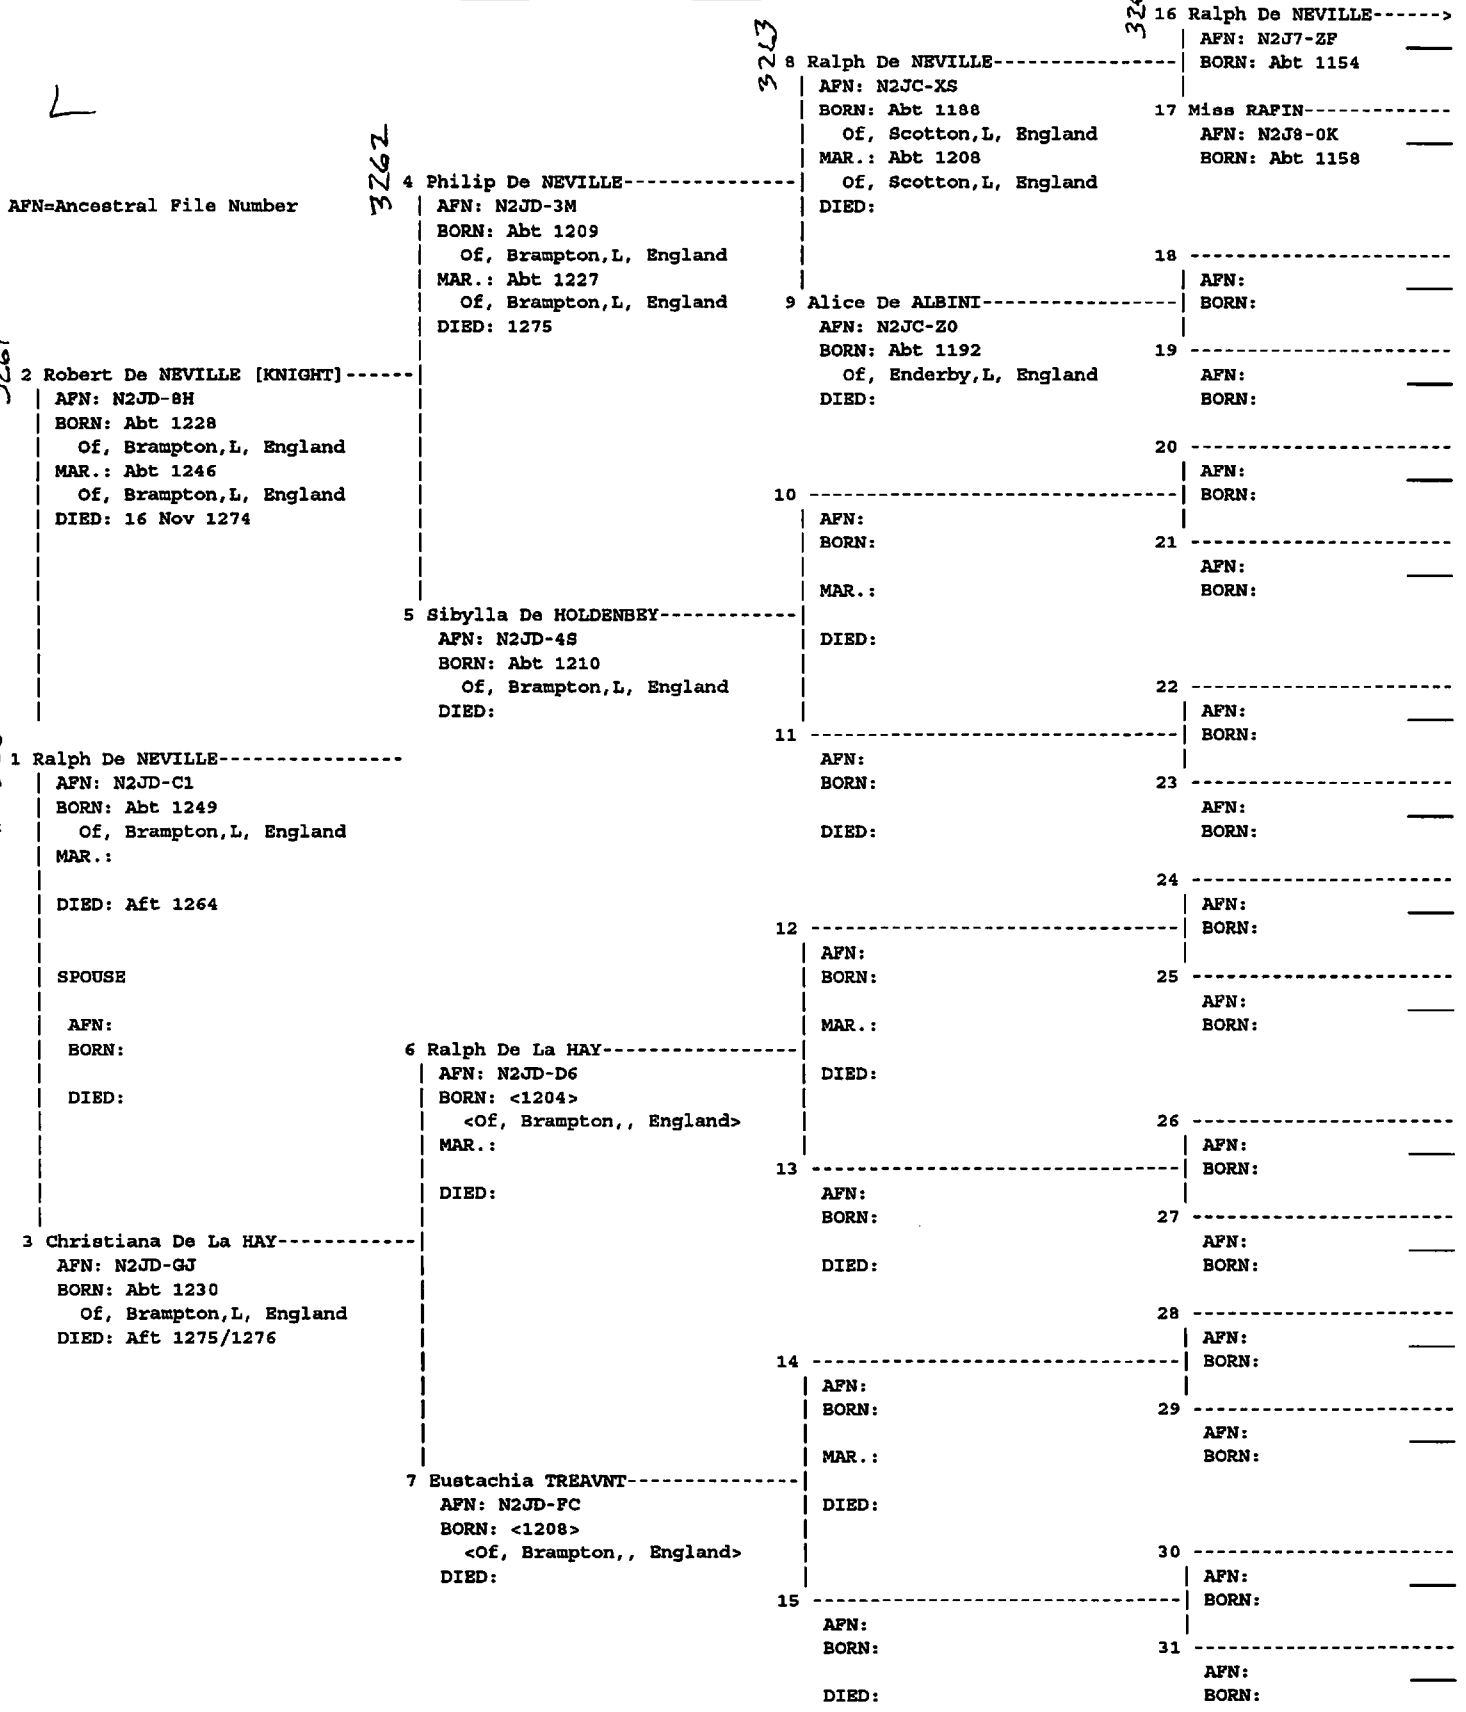

No. 1 on this chart is the same as no. _____ on chart no. _____