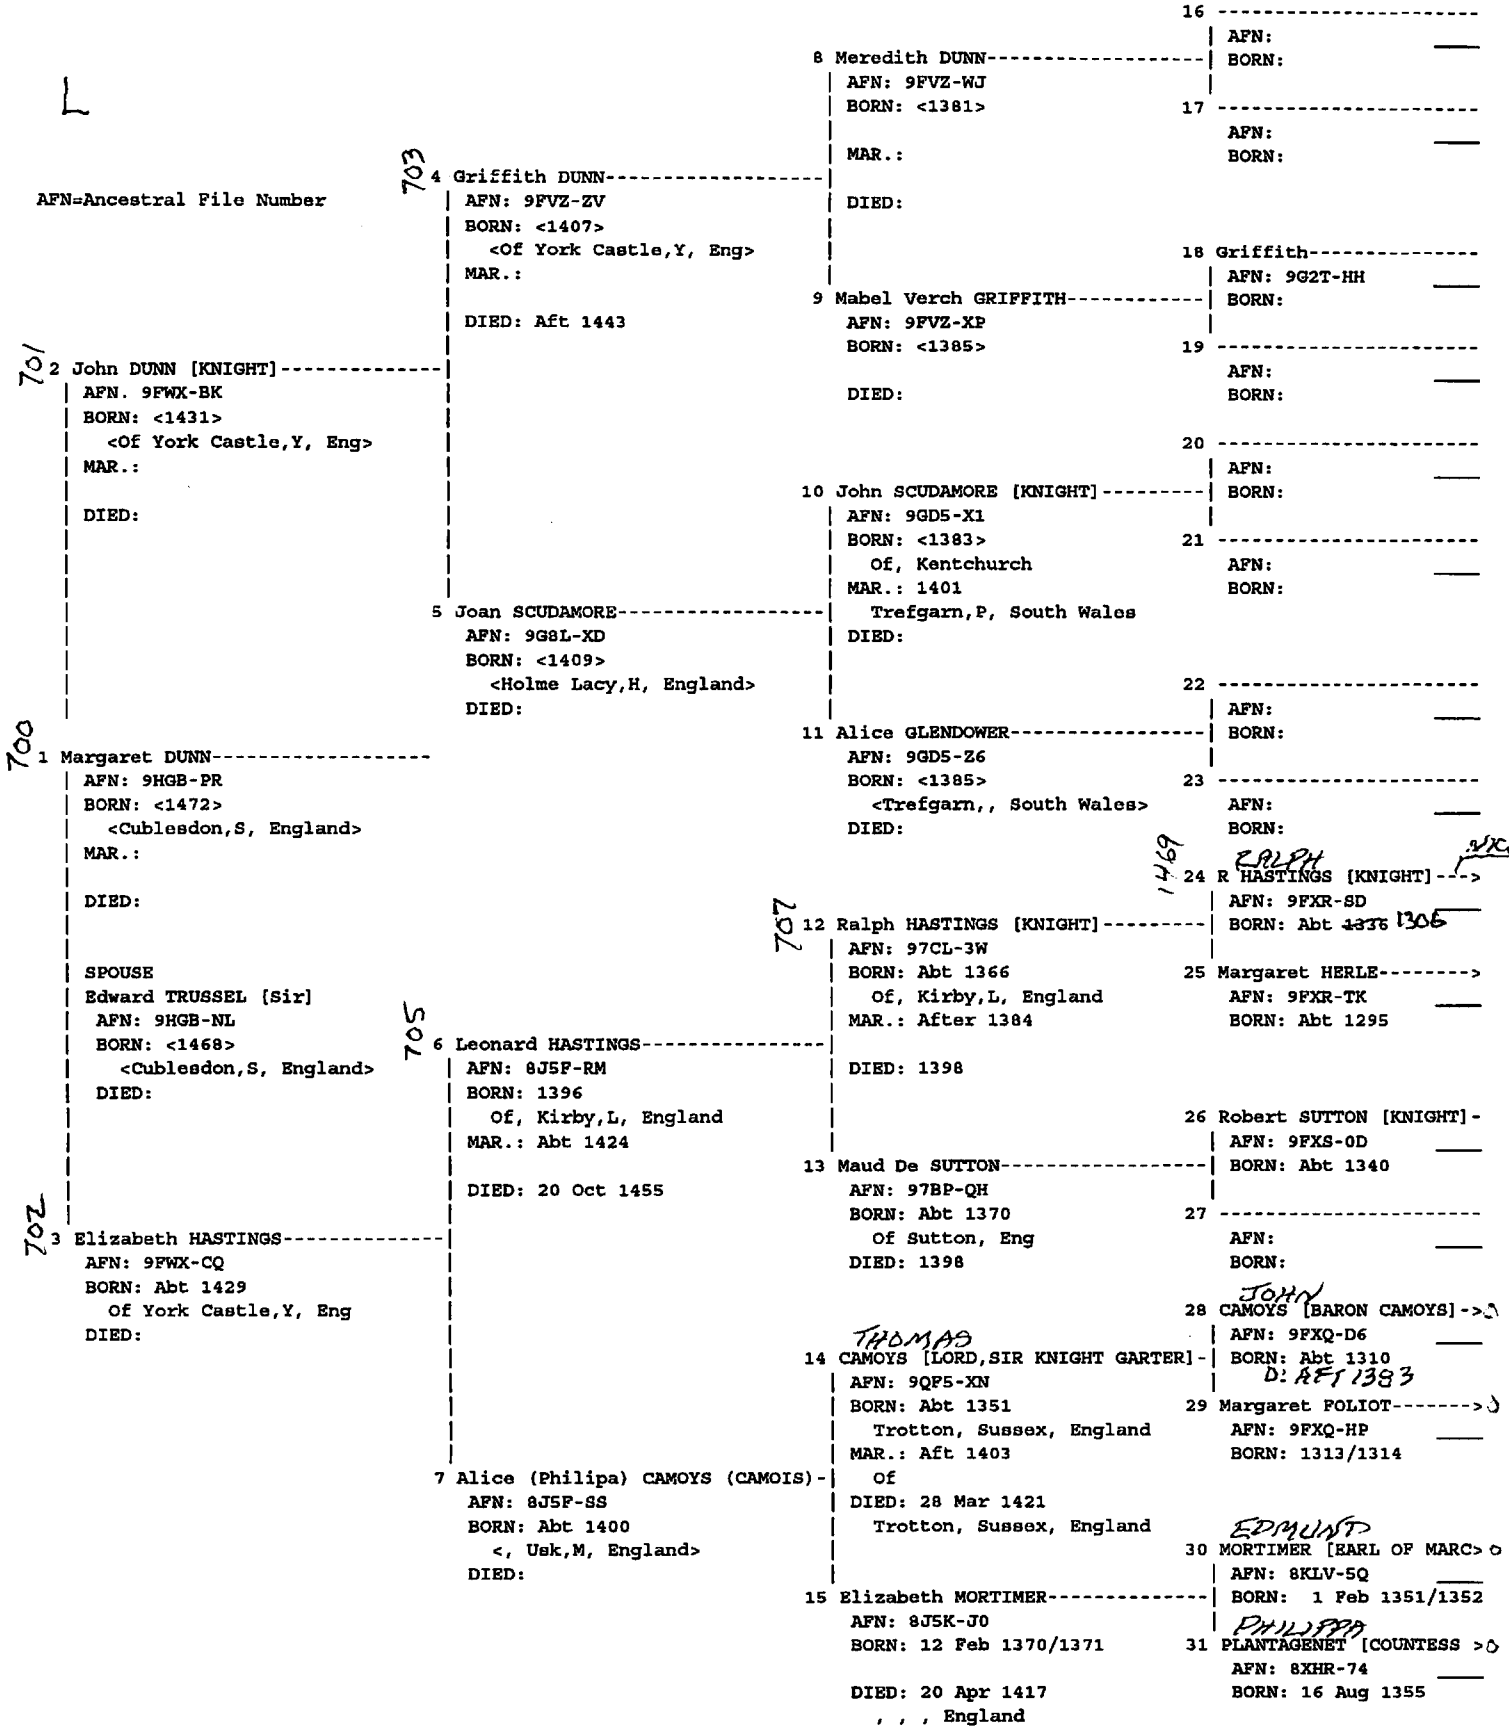

No. 1 on this chart is the same as no. _____ on chart no. _____