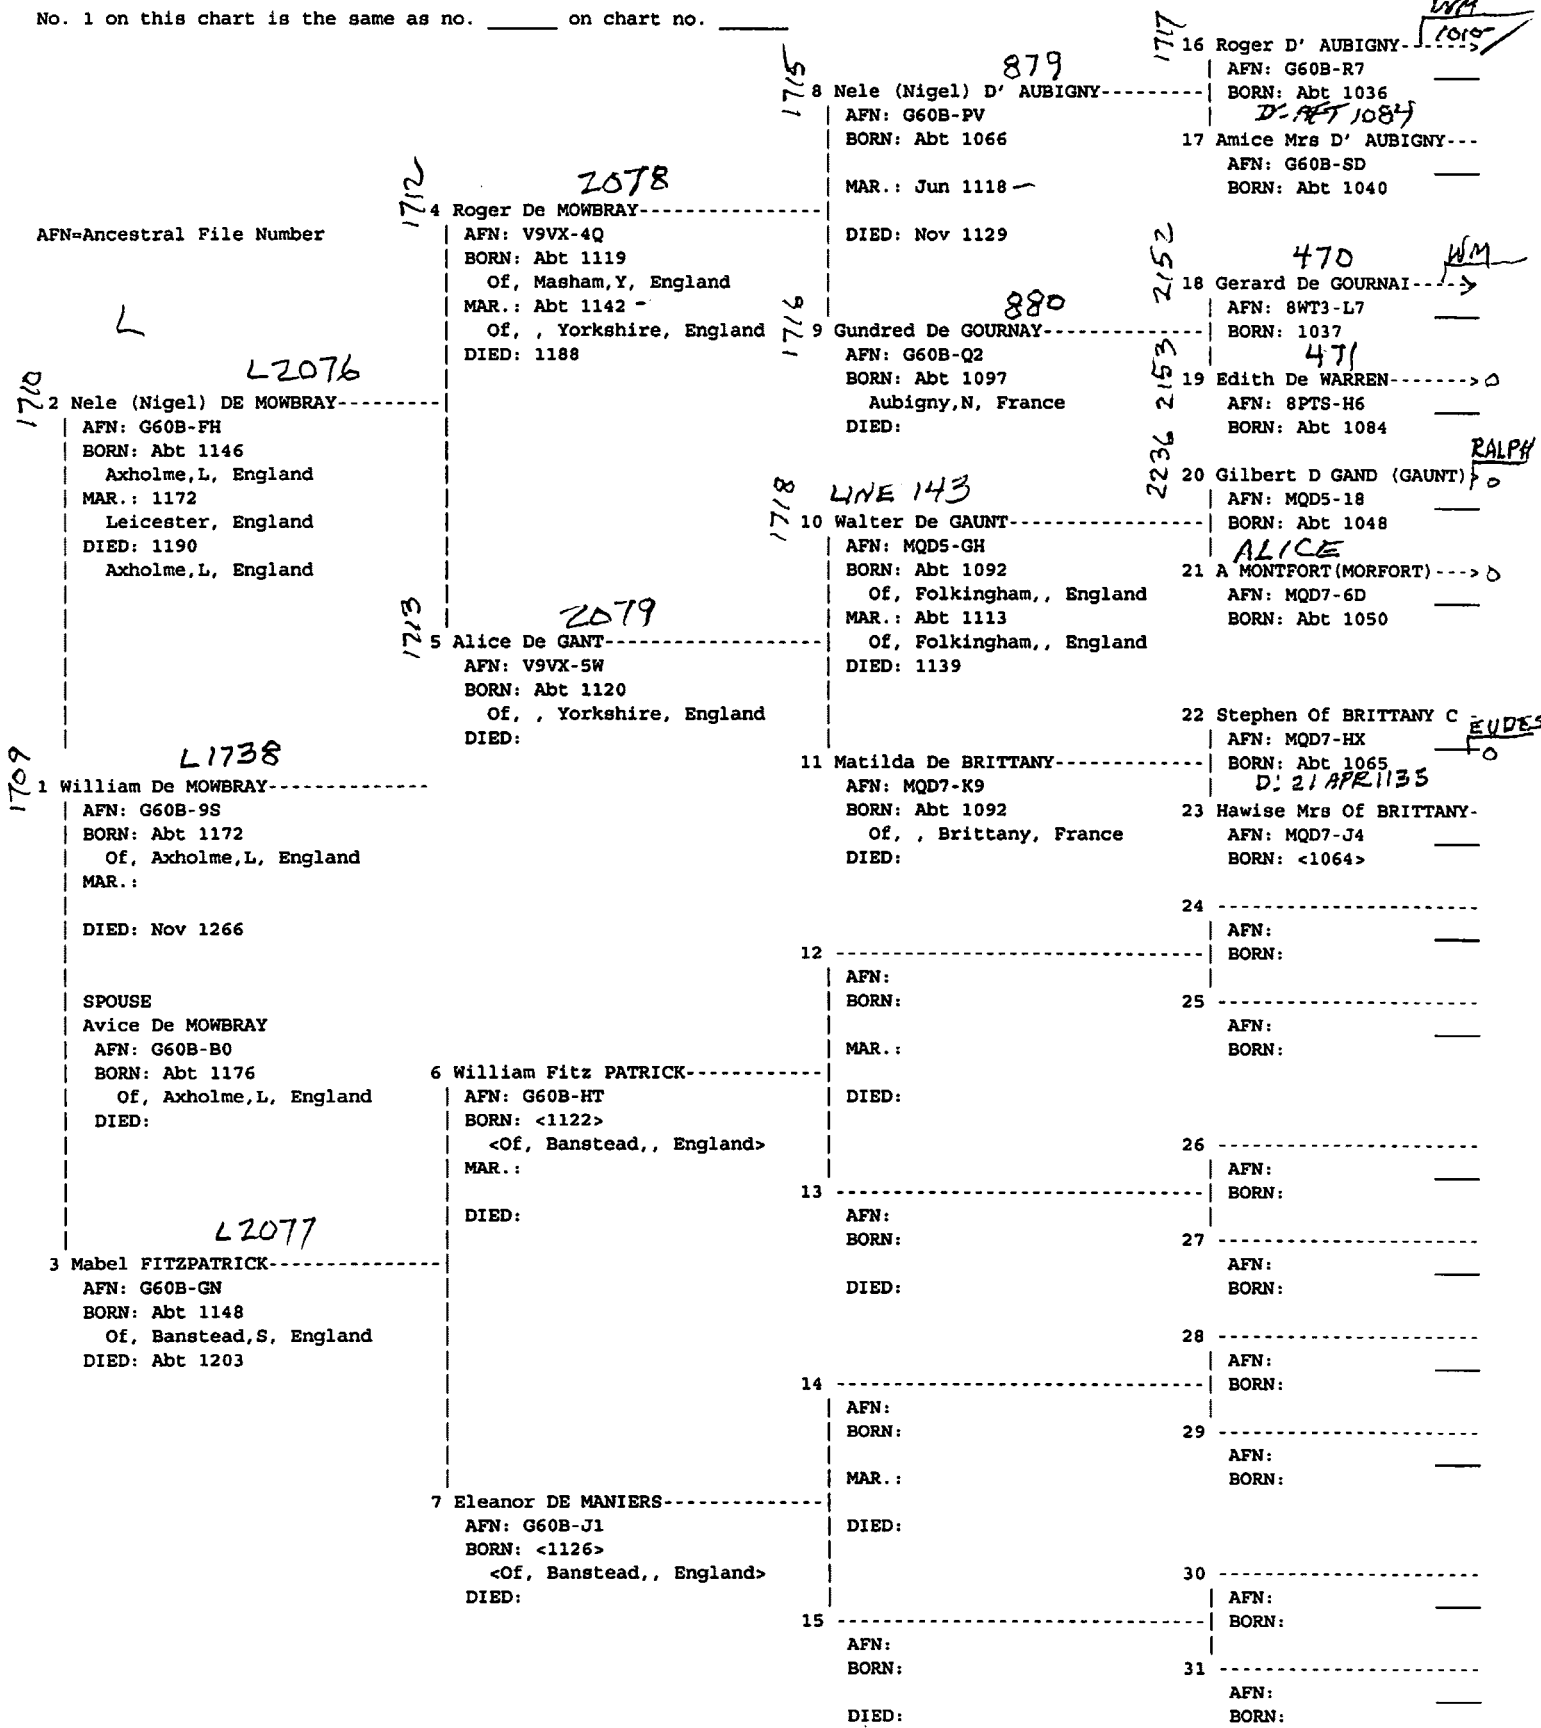

No. 1 on this chart is the same as no. _____ on chart no. _____

AFN=Ancestral File Number

2 Nele (Nigel) DE MOWBRAY

AFN: G60B-FH
BORN: Abt 1146
Axholme, L, England
MAR.: 1172
Leicester, England
DIED: 1190
Axholme, L, England

1 William De MOWBRAY

AFN: G60B-9S
BORN: Abt 1172
Of, Axholme, L, England
MAR.:
DIED: Nov 1266

SPOUSE

Avice De MOWBRAY
AFN: G60B-B0
BORN: Abt 1176
Of, Axholme, L, England
DIED:

3 Mabel FITZPATRICK

AFN: G60B-GN
BORN: Abt 1148
Of, Banstead, S, England
DIED: Abt 1203

4 Roger De MOWBRAY

AFN: V9VX-4Q
BORN: Abt 1119
Of, Masham, Y, England
MAR.: Abt 1142
Of, , Yorkshire, England
DIED: 1188

5 Alice De GANT

AFN: V9VX-5W
BORN: Abt 1120
Of, , Yorkshire, England
DIED:

6 William Fitz PATRICK

AFN: G60B-HT
BORN: <1122>
<Of, Banstead, , England>
MAR.:
DIED:

7 Eleanor DE MANIERS

AFN: G60B-J1
BORN: <1126>
<Of, Banstead, , England>
DIED:

8 Nele (Nigel) D' AUBIGNY

AFN: G60B-PV
BORN: Abt 1066
MAR.: Jun 1118
DIED: Nov 1129

9 Gundred De GOURNAY

AFN: G60B-Q2
BORN: Abt 1097
Aubigny, N, France
DIED:

10 Walter De GAUNT

AFN: MQD5-GH
BORN: Abt 1092
Of, Folkingham, , England
MAR.: Abt 1113
Of, Folkingham, , England
DIED: 1139

11 Matilda De BRITTANY

AFN: MQD7-K9
BORN: Abt 1092
Of, , Brittany, France
DIED:

12

AFN:
BORN:
MAR.:

6 William Fitz PATRICK

AFN: G60B-HT
BORN: <1122>
<Of, Banstead, , England>
MAR.:
DIED:

13

AFN:
BORN:
DIED:

14

AFN:
BORN:
MAR.:

7 Eleanor DE MANIERS

AFN: G60B-J1
BORN: <1126>
<Of, Banstead, , England>
DIED:

15

AFN:
BORN:
DIED:

16 Roger D' AUBIGNY

AFN: G60B-R7
BORN: Abt 1036
D: APR 1084
17 Amice Mrs D' AUBIGNY
AFN: G60B-SD
BORN: Abt 1040

18 Gerard De GOURNAY

AFN: 8WT3-L7
BORN: 1037

19 Edith De WARREN

AFN: 8PTS-H6
BORN: Abt 1084

20 Gilbert D GAND (GAUNT)

AFN: MQD5-18
BORN: Abt 1048
ALICE

21 A MONTFORT (MORFORT)

AFN: MQD7-6D
BORN: Abt 1050

22 Stephen Of BRITTANY C

AFN: MQD7-HX
BORN: Abt 1065
D: 21 APR 1135

23 Hawise Mrs Of BRITTANY

AFN: MQD7-J4
BORN: <1064>

24

AFN:
BORN:

25

AFN:
BORN:

26

AFN:
BORN:

27

AFN:
BORN:

28

AFN:
BORN:

29

AFN:
BORN:

30

AFN:
BORN:

31

AFN:
BORN: