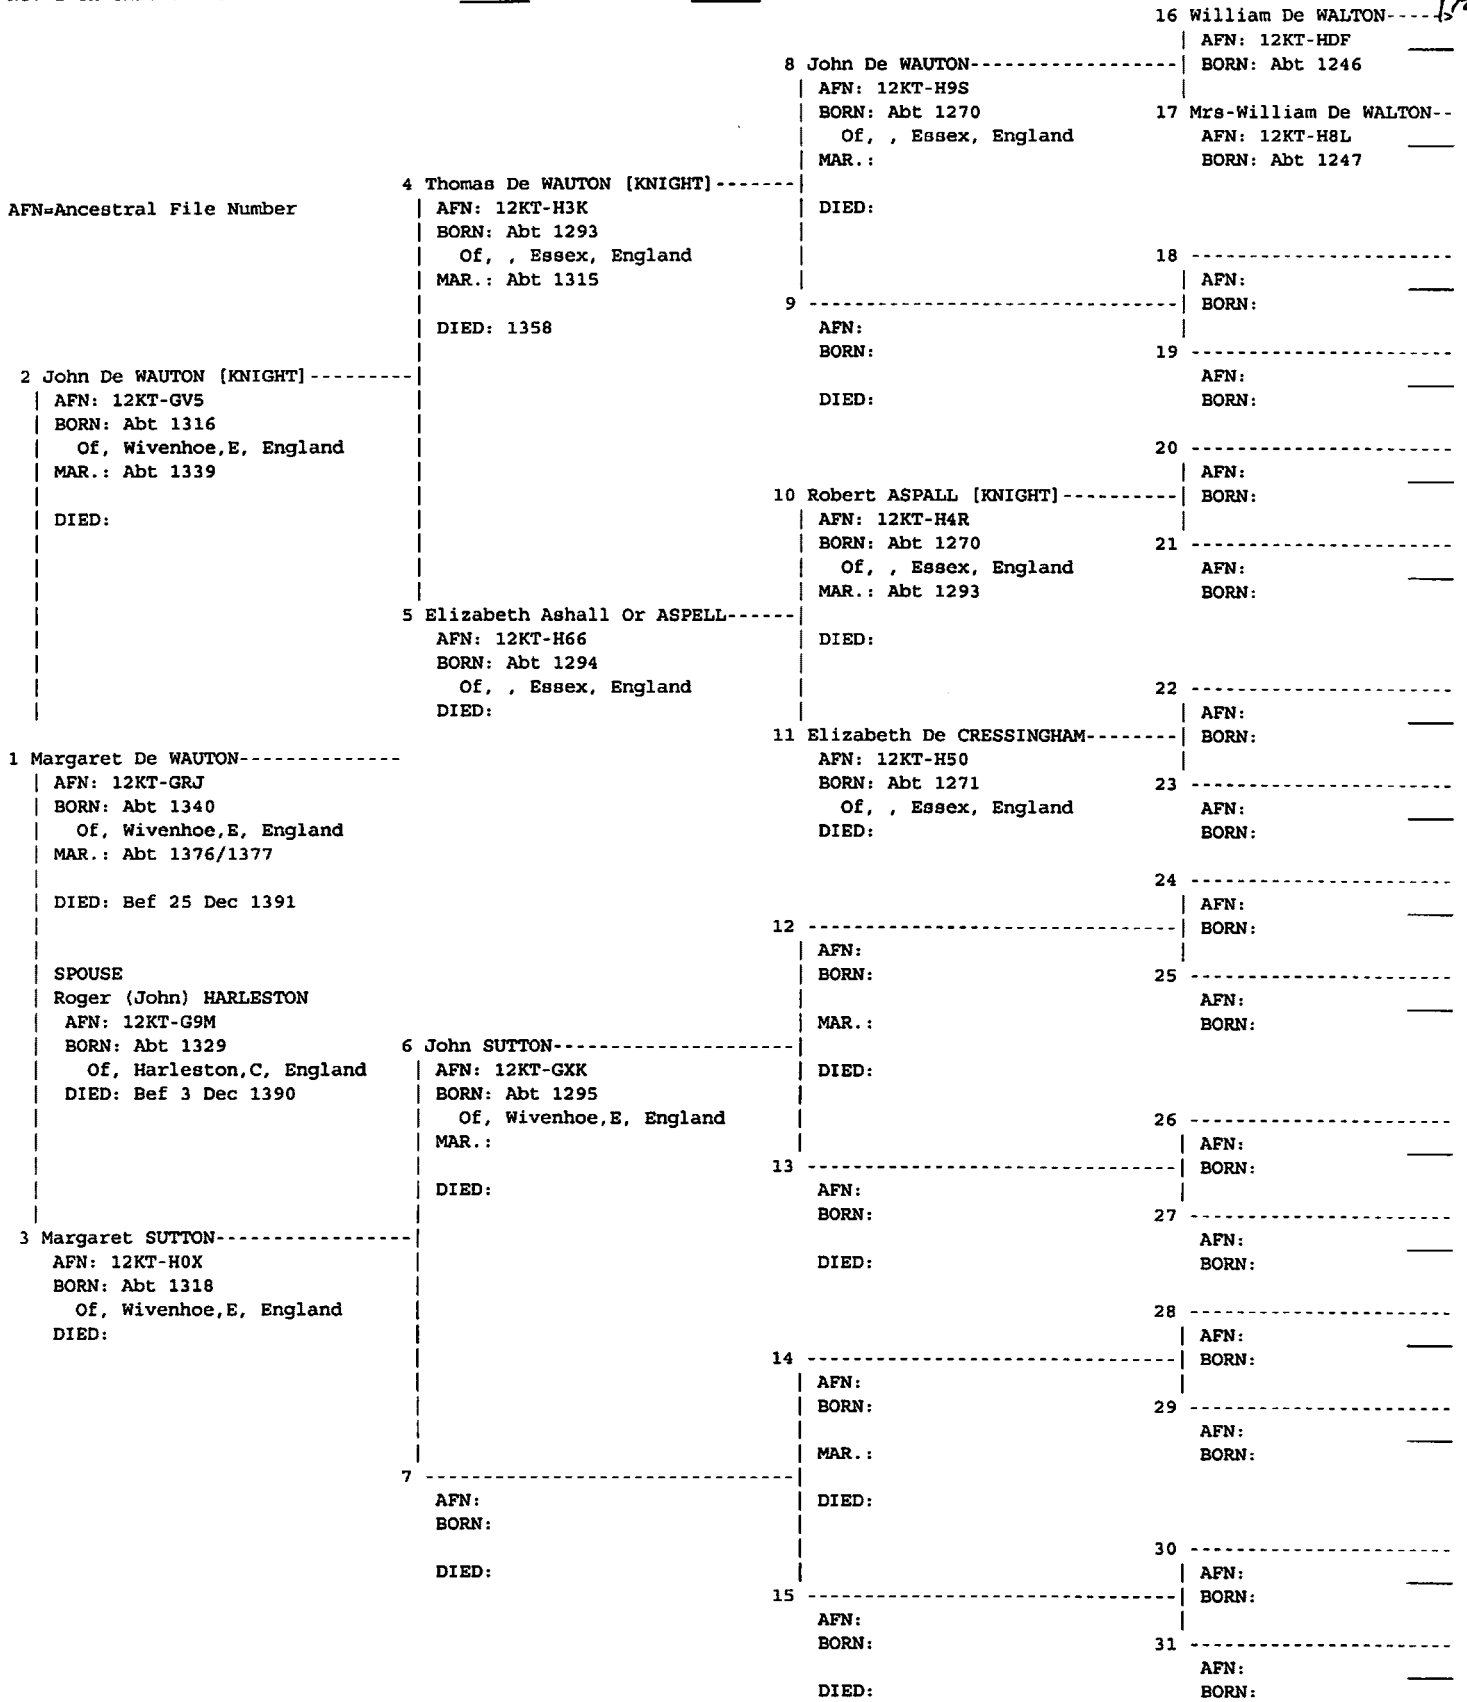

No. 1 on this chart is the same as no. 17 on chart no. 385