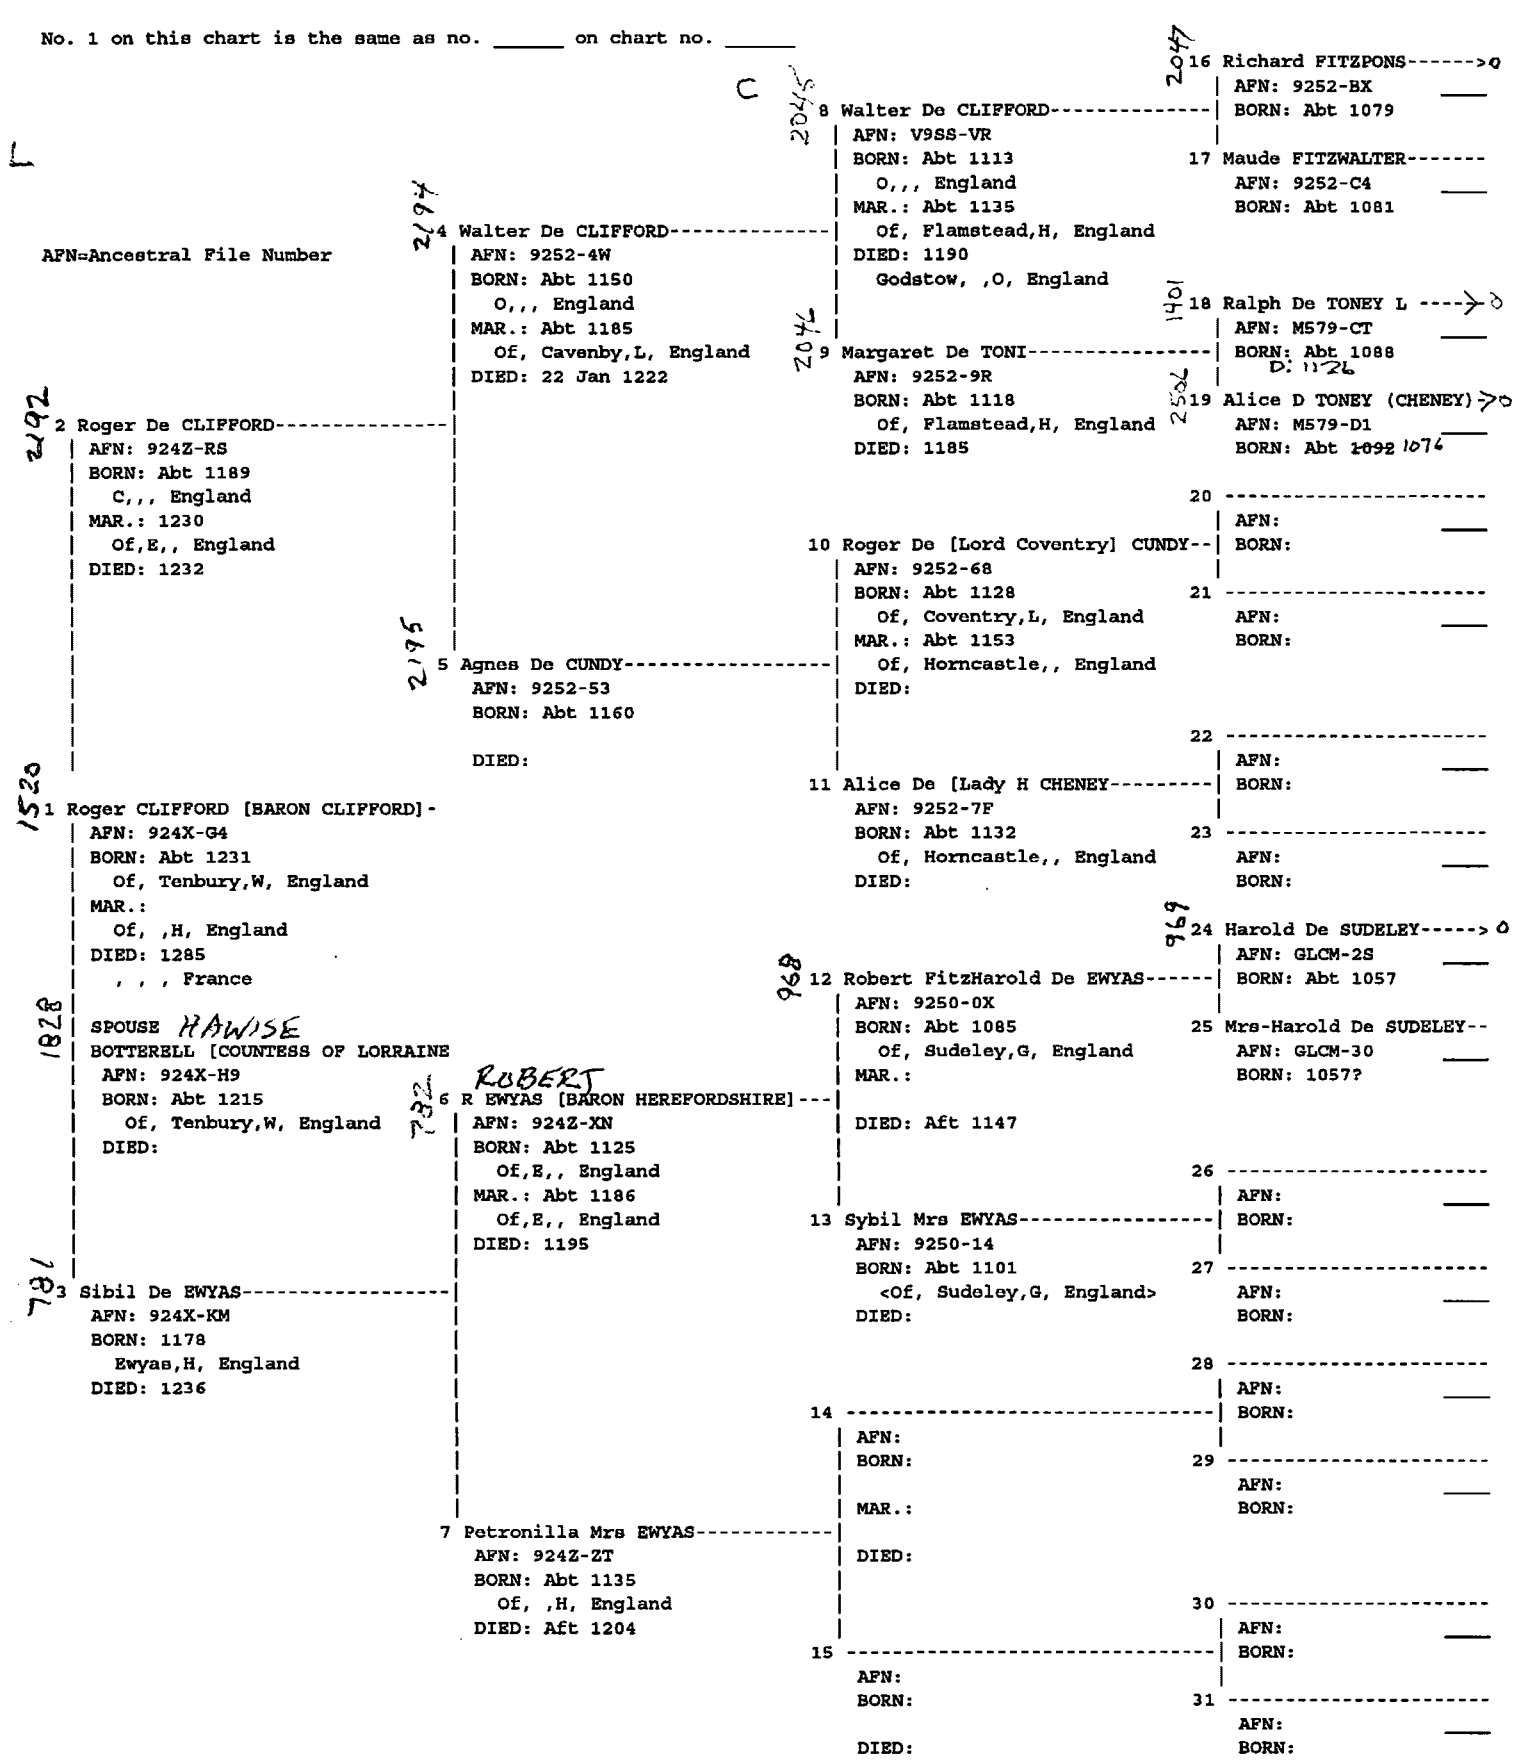

No. 1 on this chart is the same as no. _____ on chart no. _____