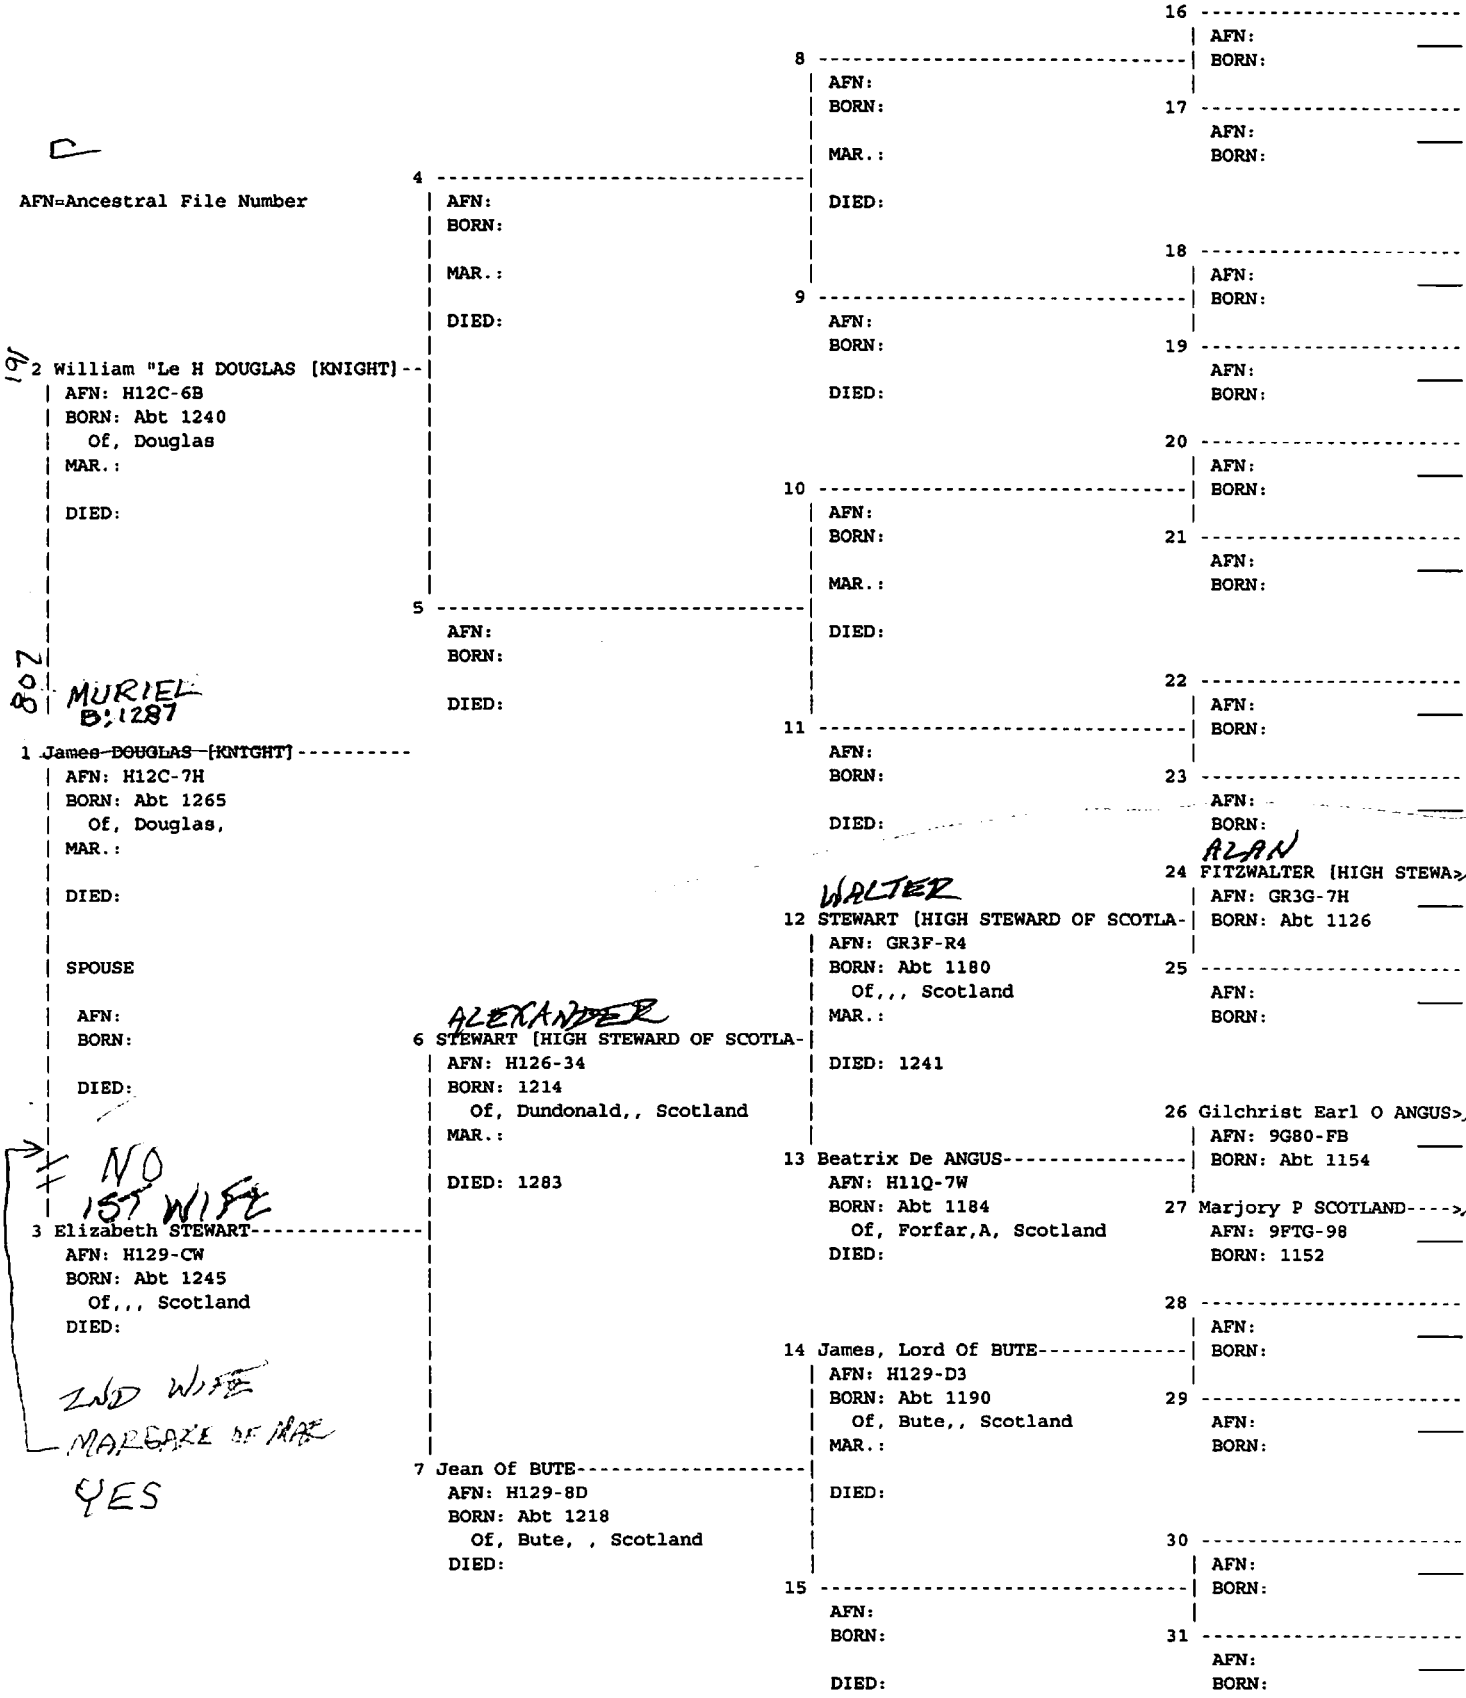

No. 1 on this chart is the same as no. _____ on chart no. _____

AFN=Ancestral File Number

191

202

NO 1ST WIFE

2ND WIFE
MARGARET DE BUTE

YES