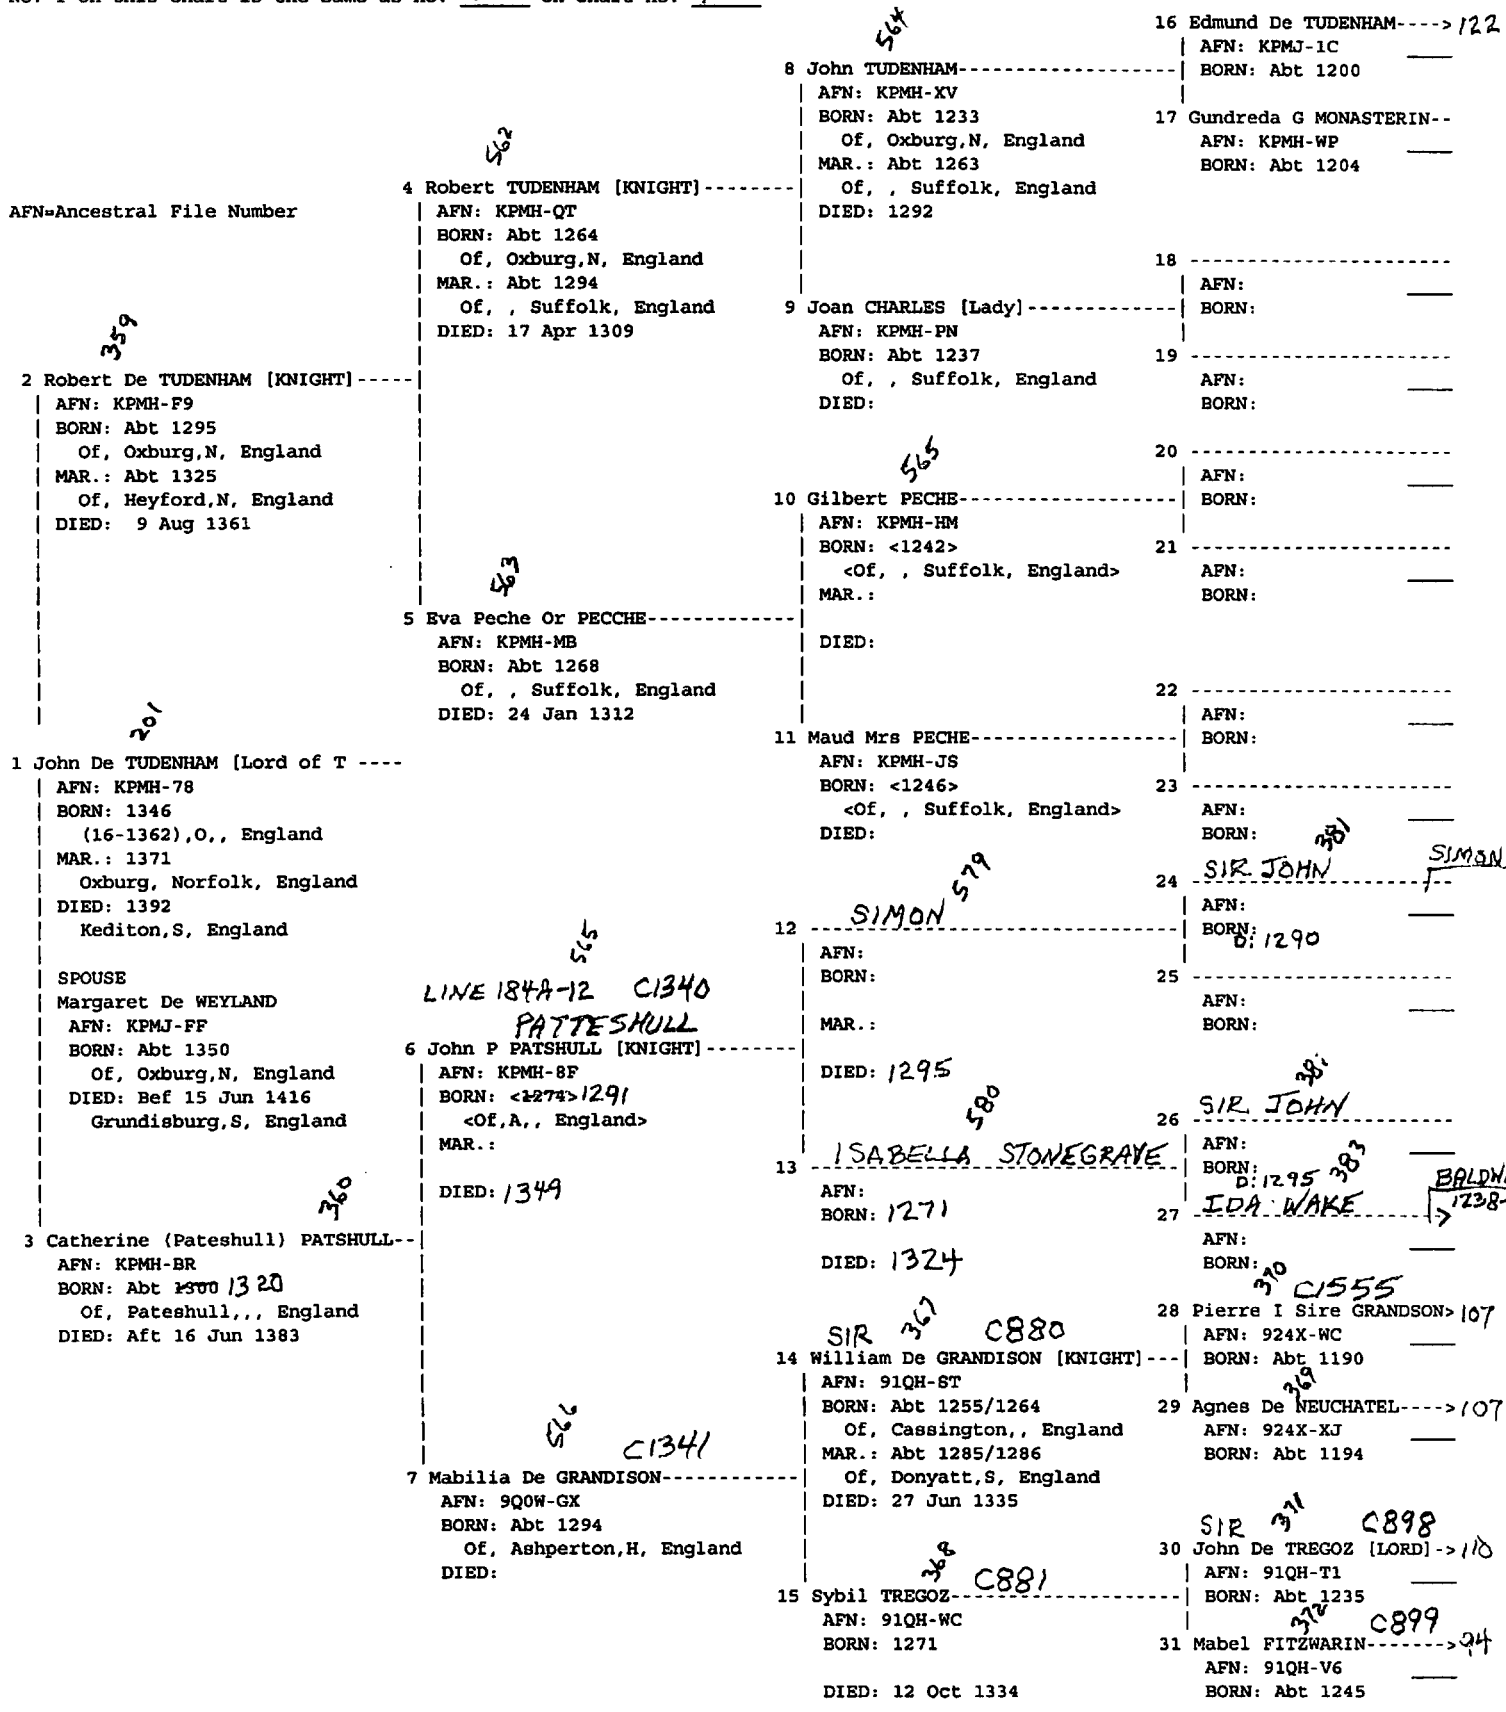

No. 1 on this chart is the same as no. 12 on chart no. 9