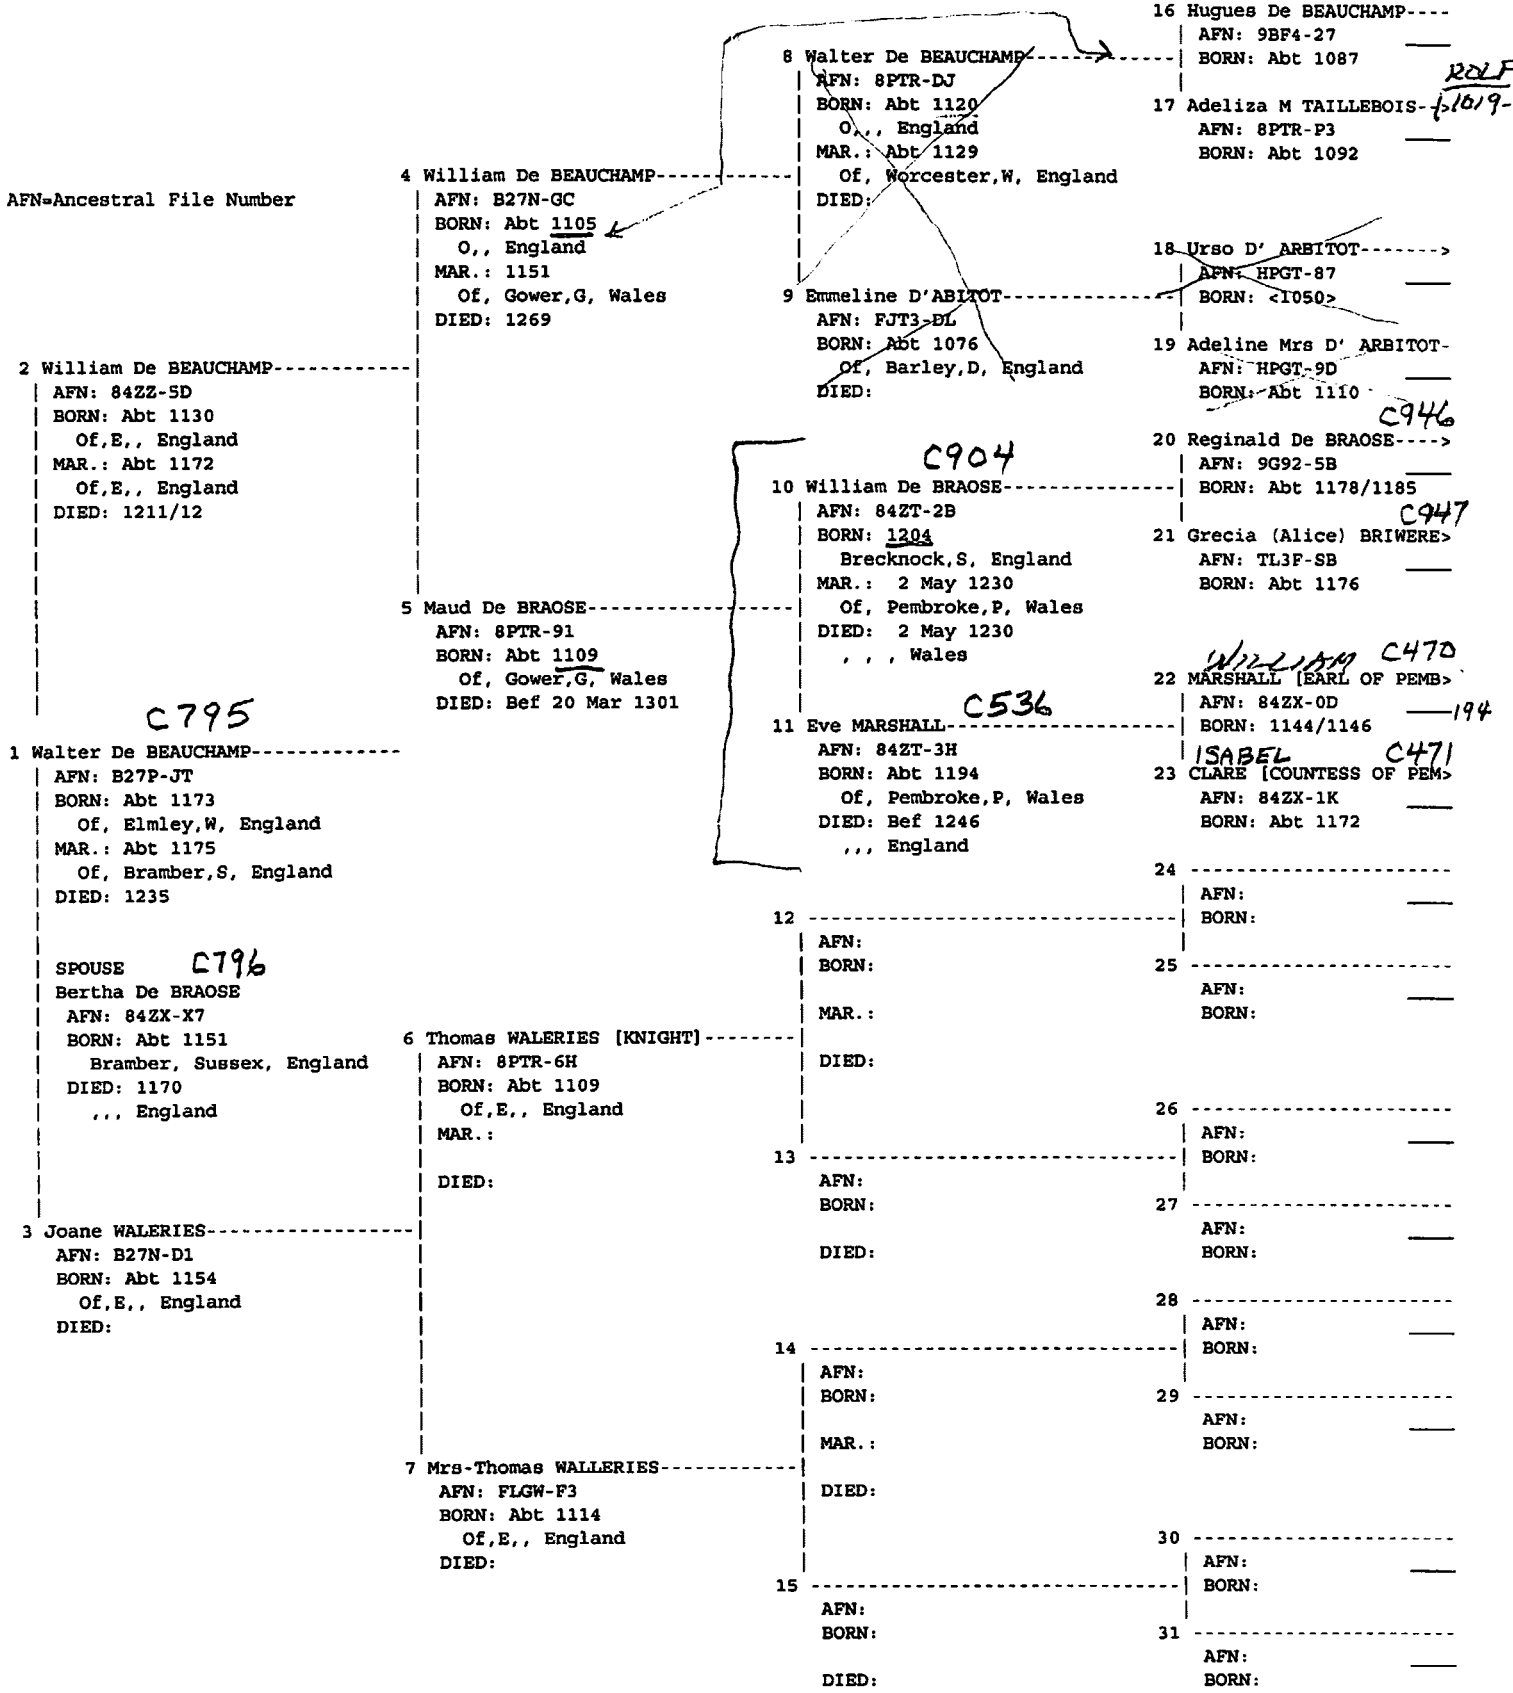

No. 1 on this chart is the same as no. 4 on chart no. 120