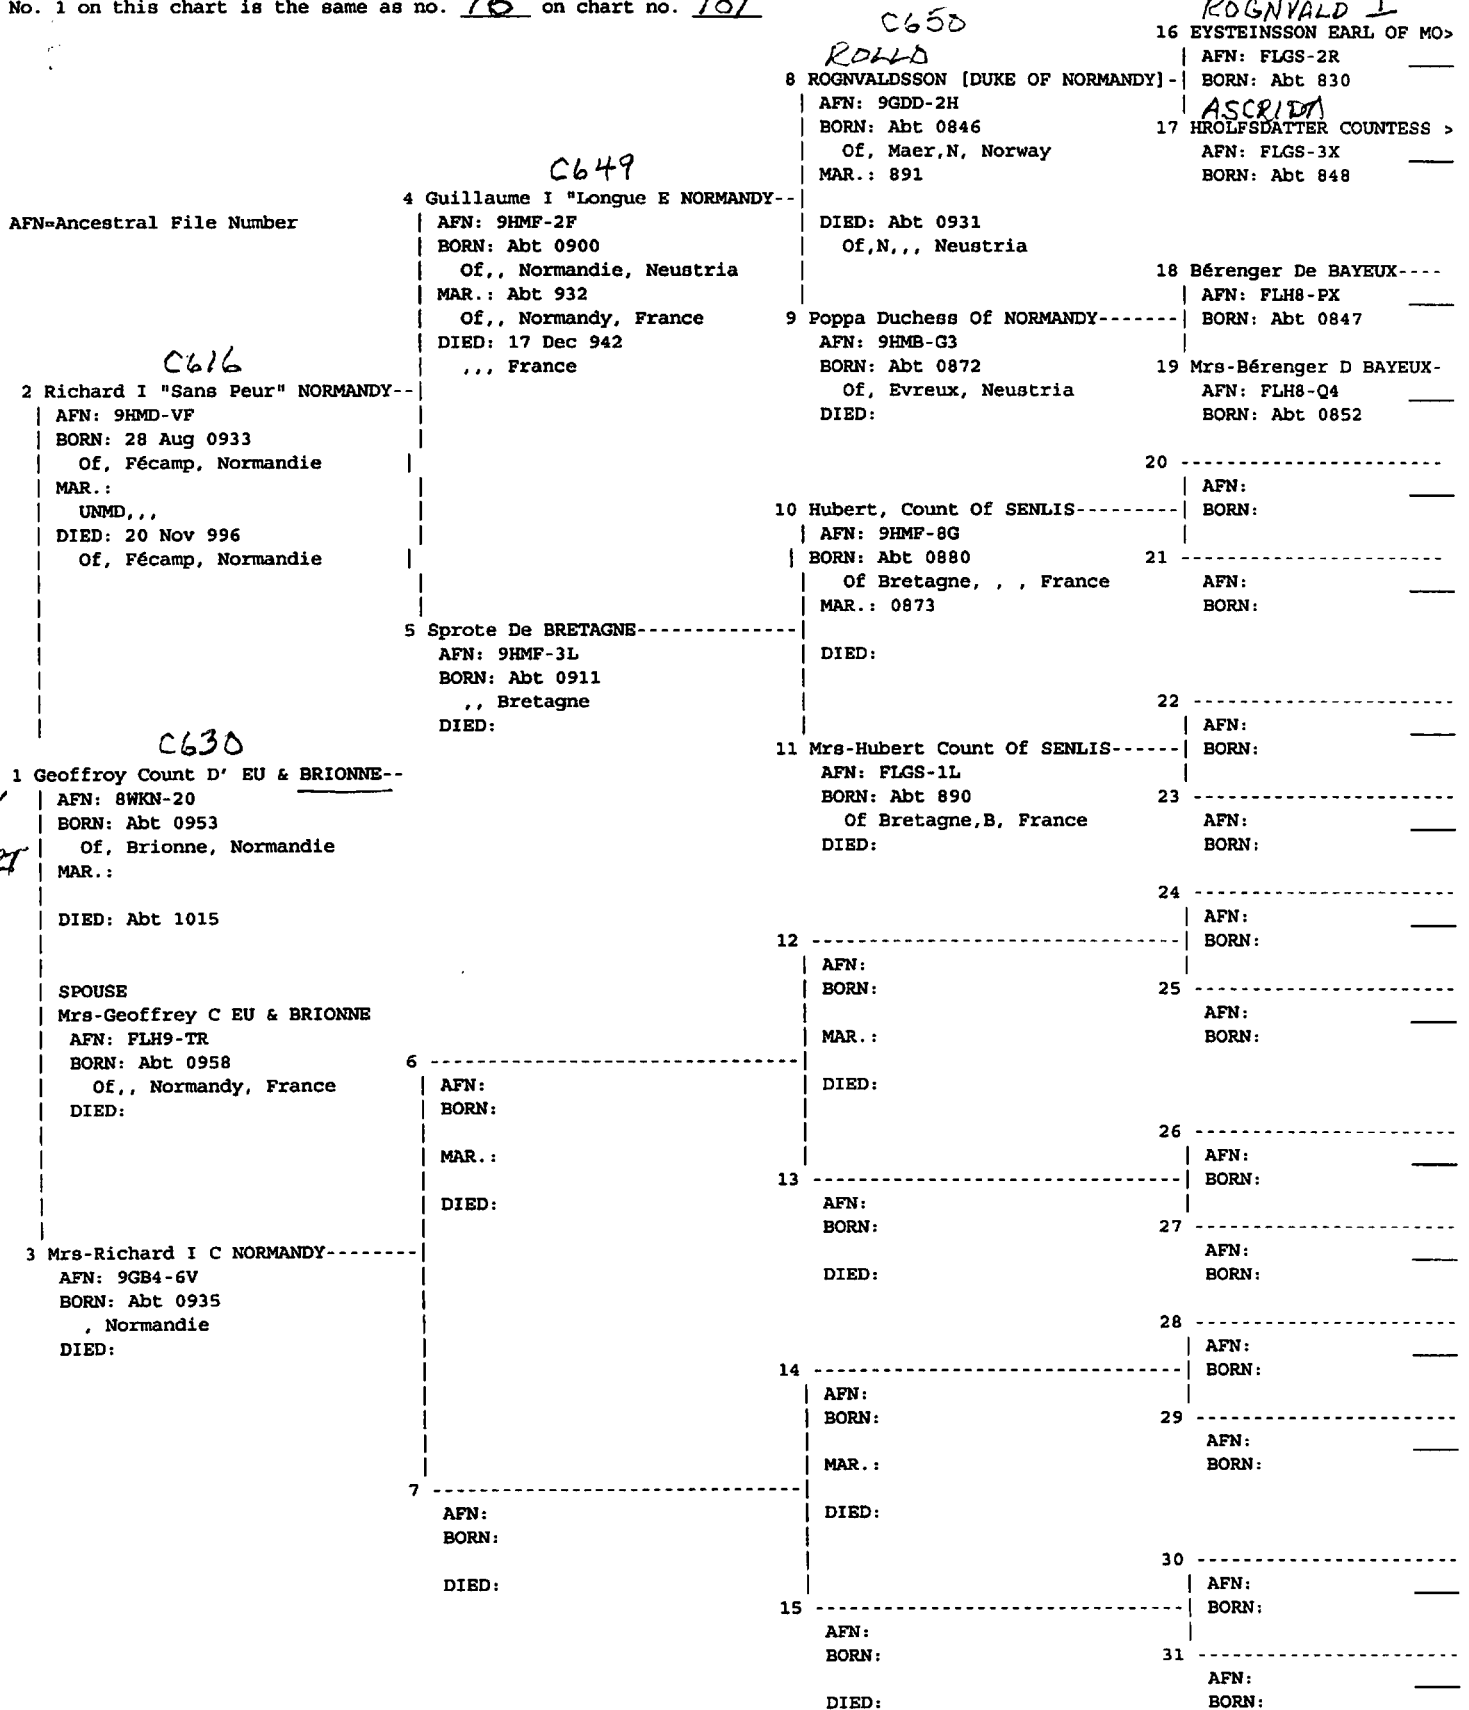

16 -----
 AFN:
 BORN:

No. 1 on this chart is the same as no. 16 on chart no. 181

No. 1 on this chart is the same as no. 26 on chart no. 179

WILFRED

RAIMUND
 C1519
 1030
 LINE 108-23
 C585
 HENT4 OF BURGUNDY
 COUNT
 -10861
 C1591 /
 S184L