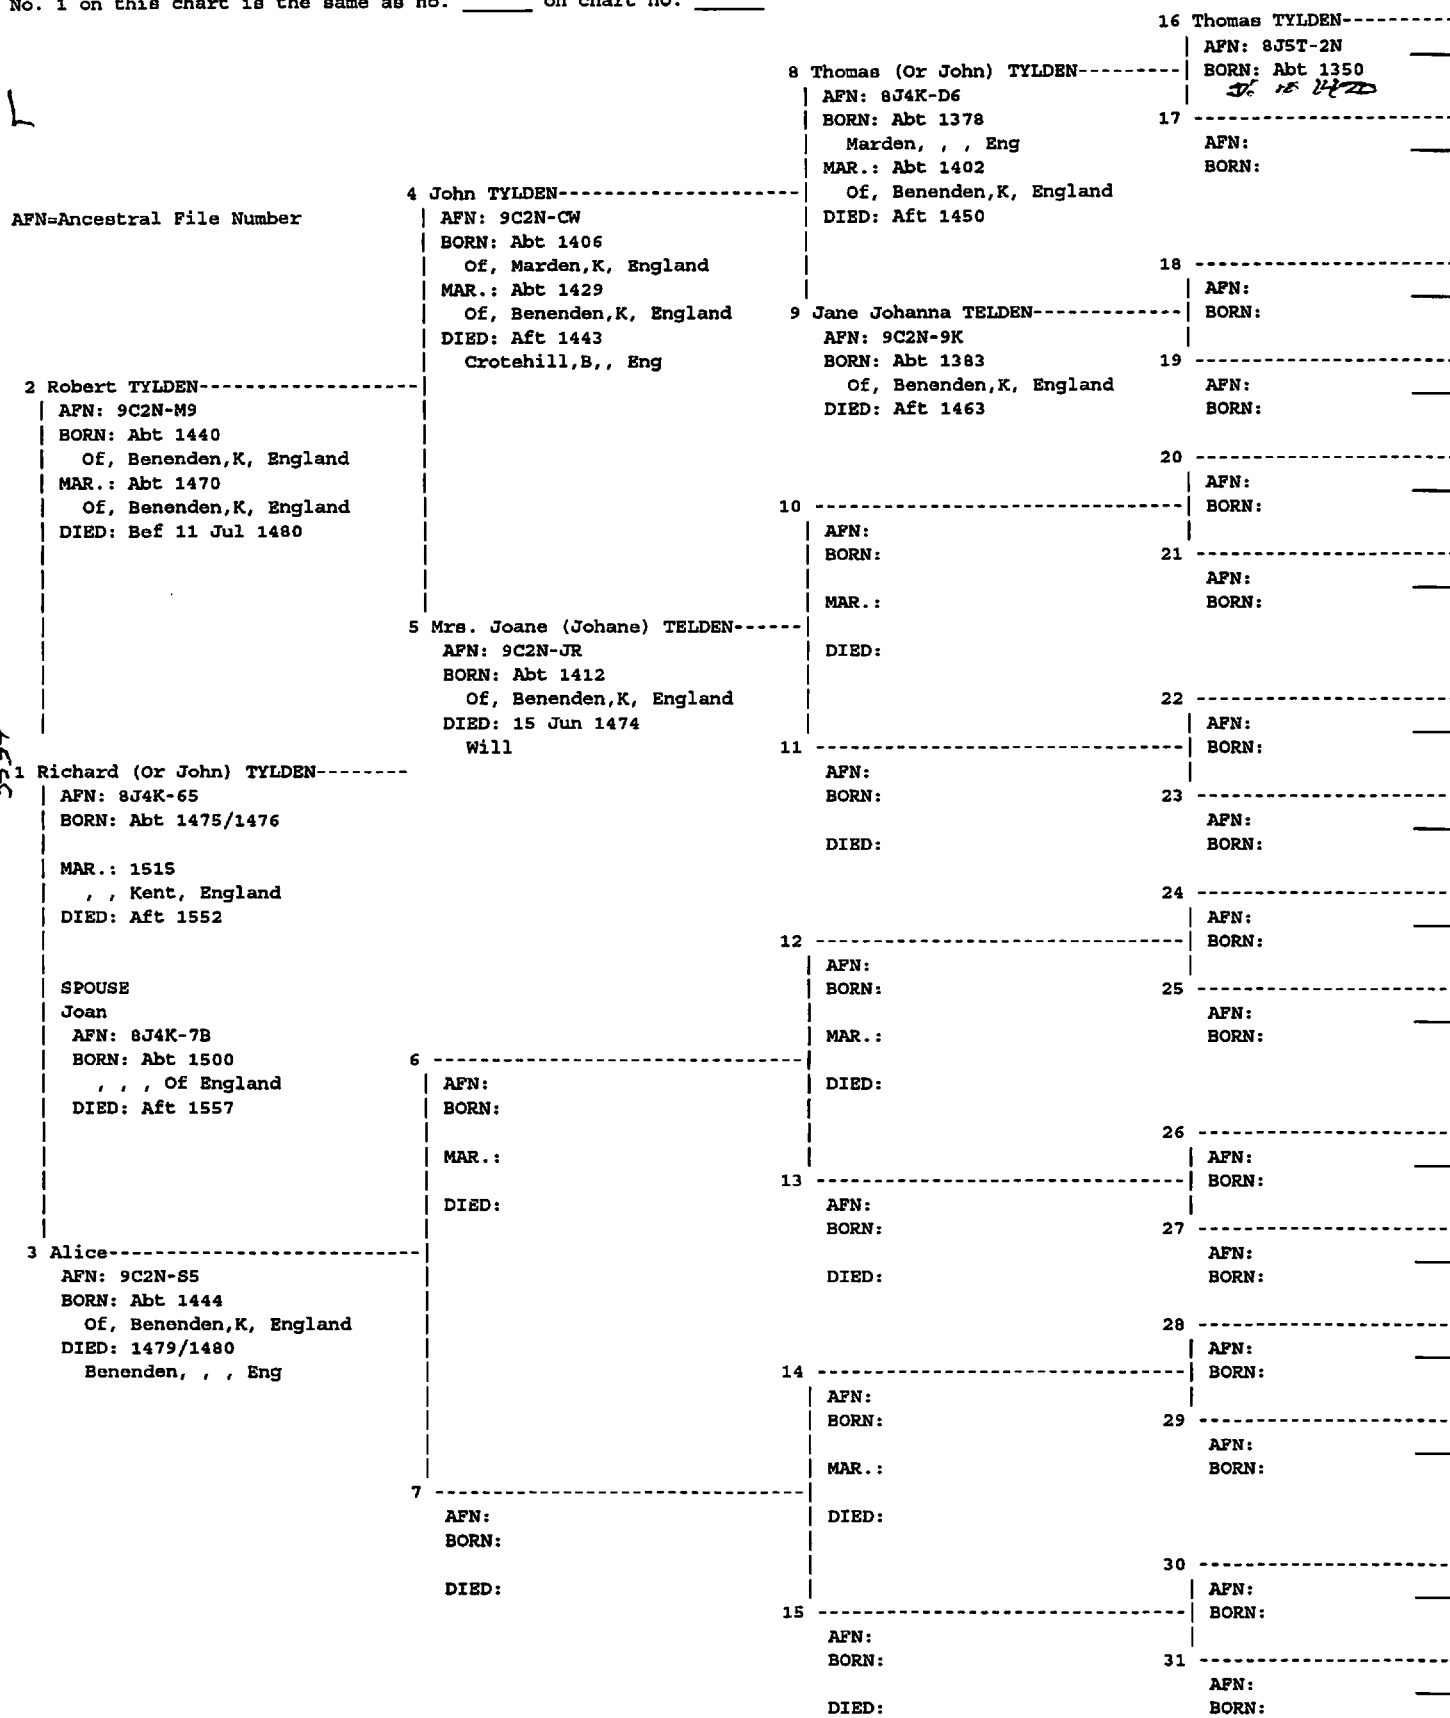

30 Aimon I Count FAUCIGNY->0
AFN: VB1G-DN
BORN: 1108?

31 Clemencia-----
AFN: VB1G-PT
BORN: 1112?

No. 1 on this chart is the same as no. _____ on chart no. _____

No. 1 on this chart is the same as no. _____ on chart no. _____