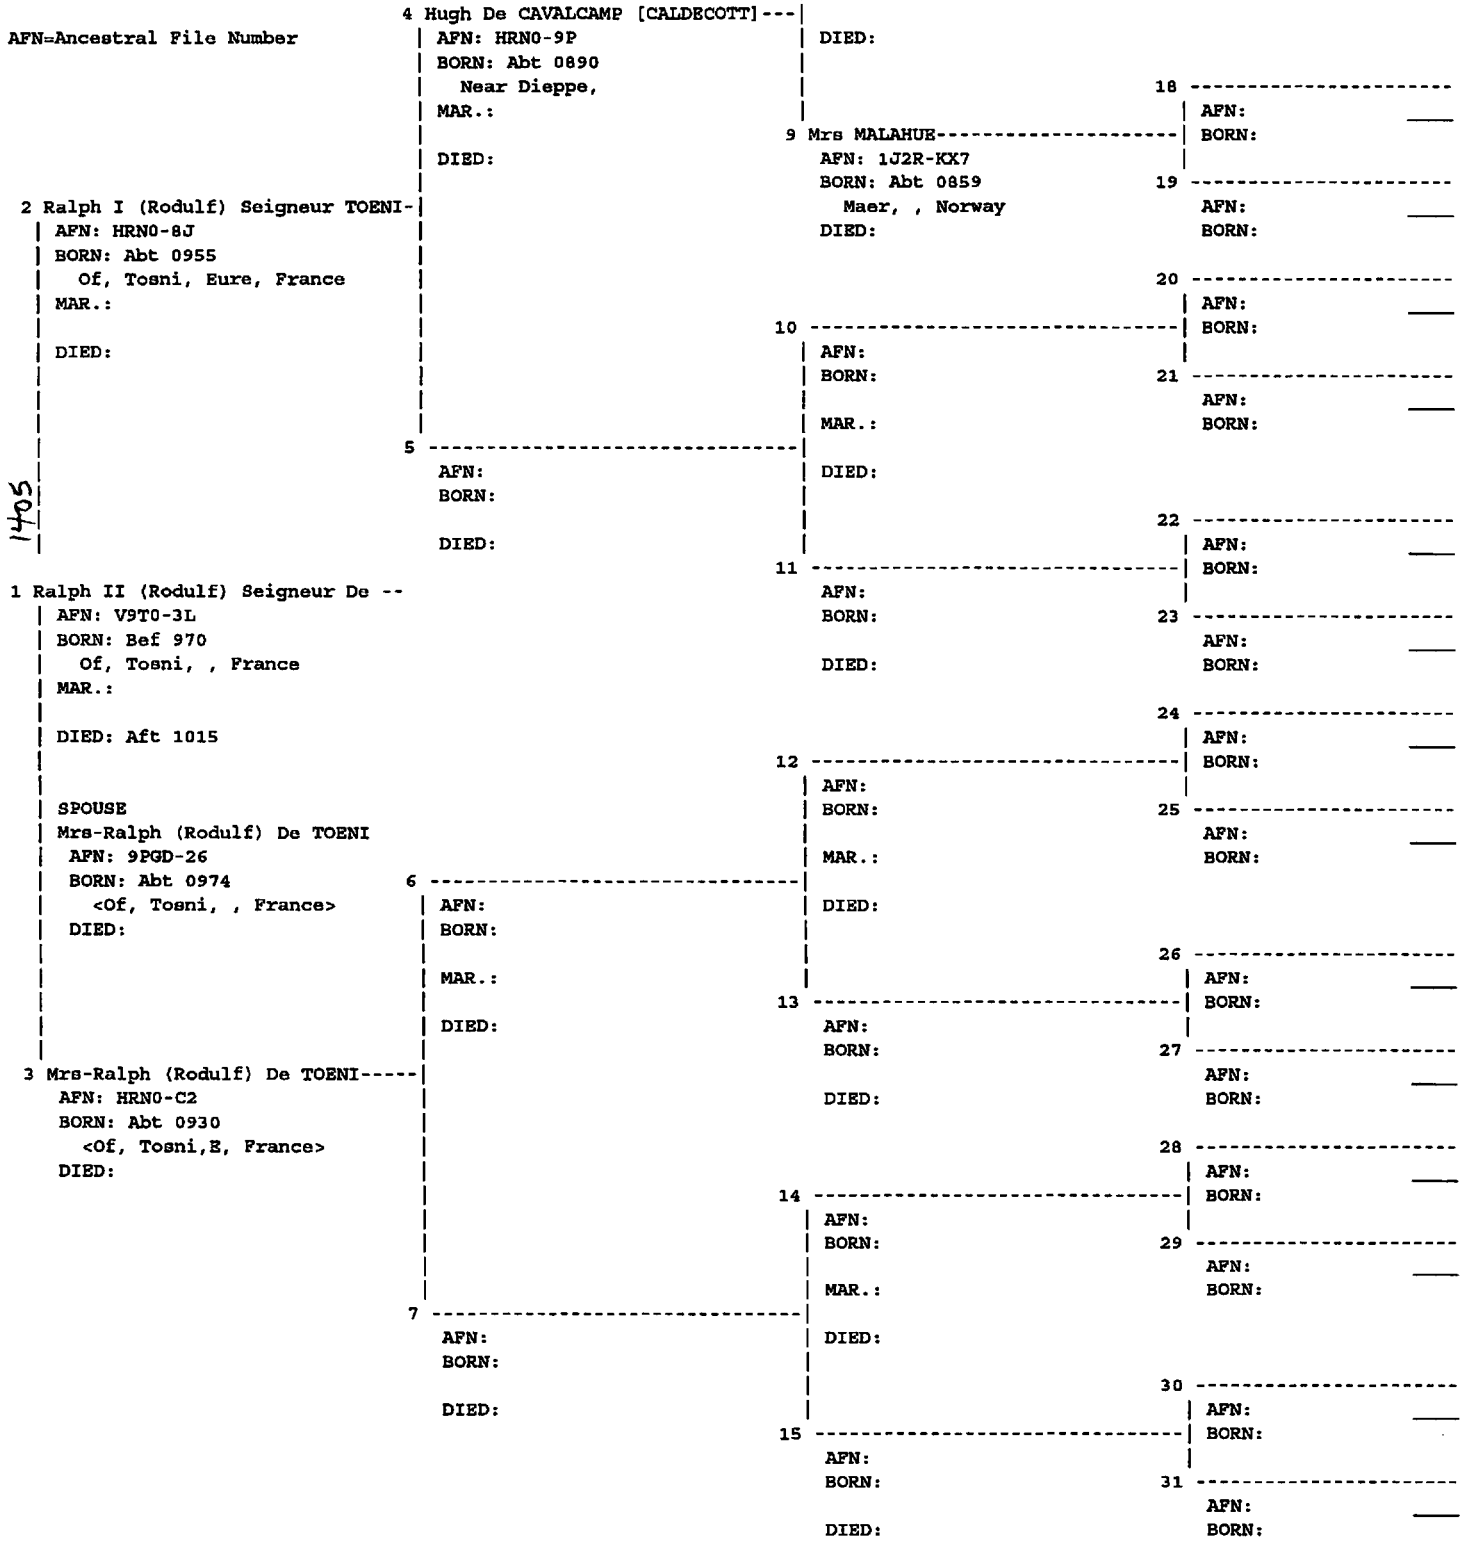

No. 1 on this chart is the same as no. 8 on chart no. 235

EYSTEIN
16 IVARSSON [EARL OF UPLA] 278

AFN=Ancestral File Number