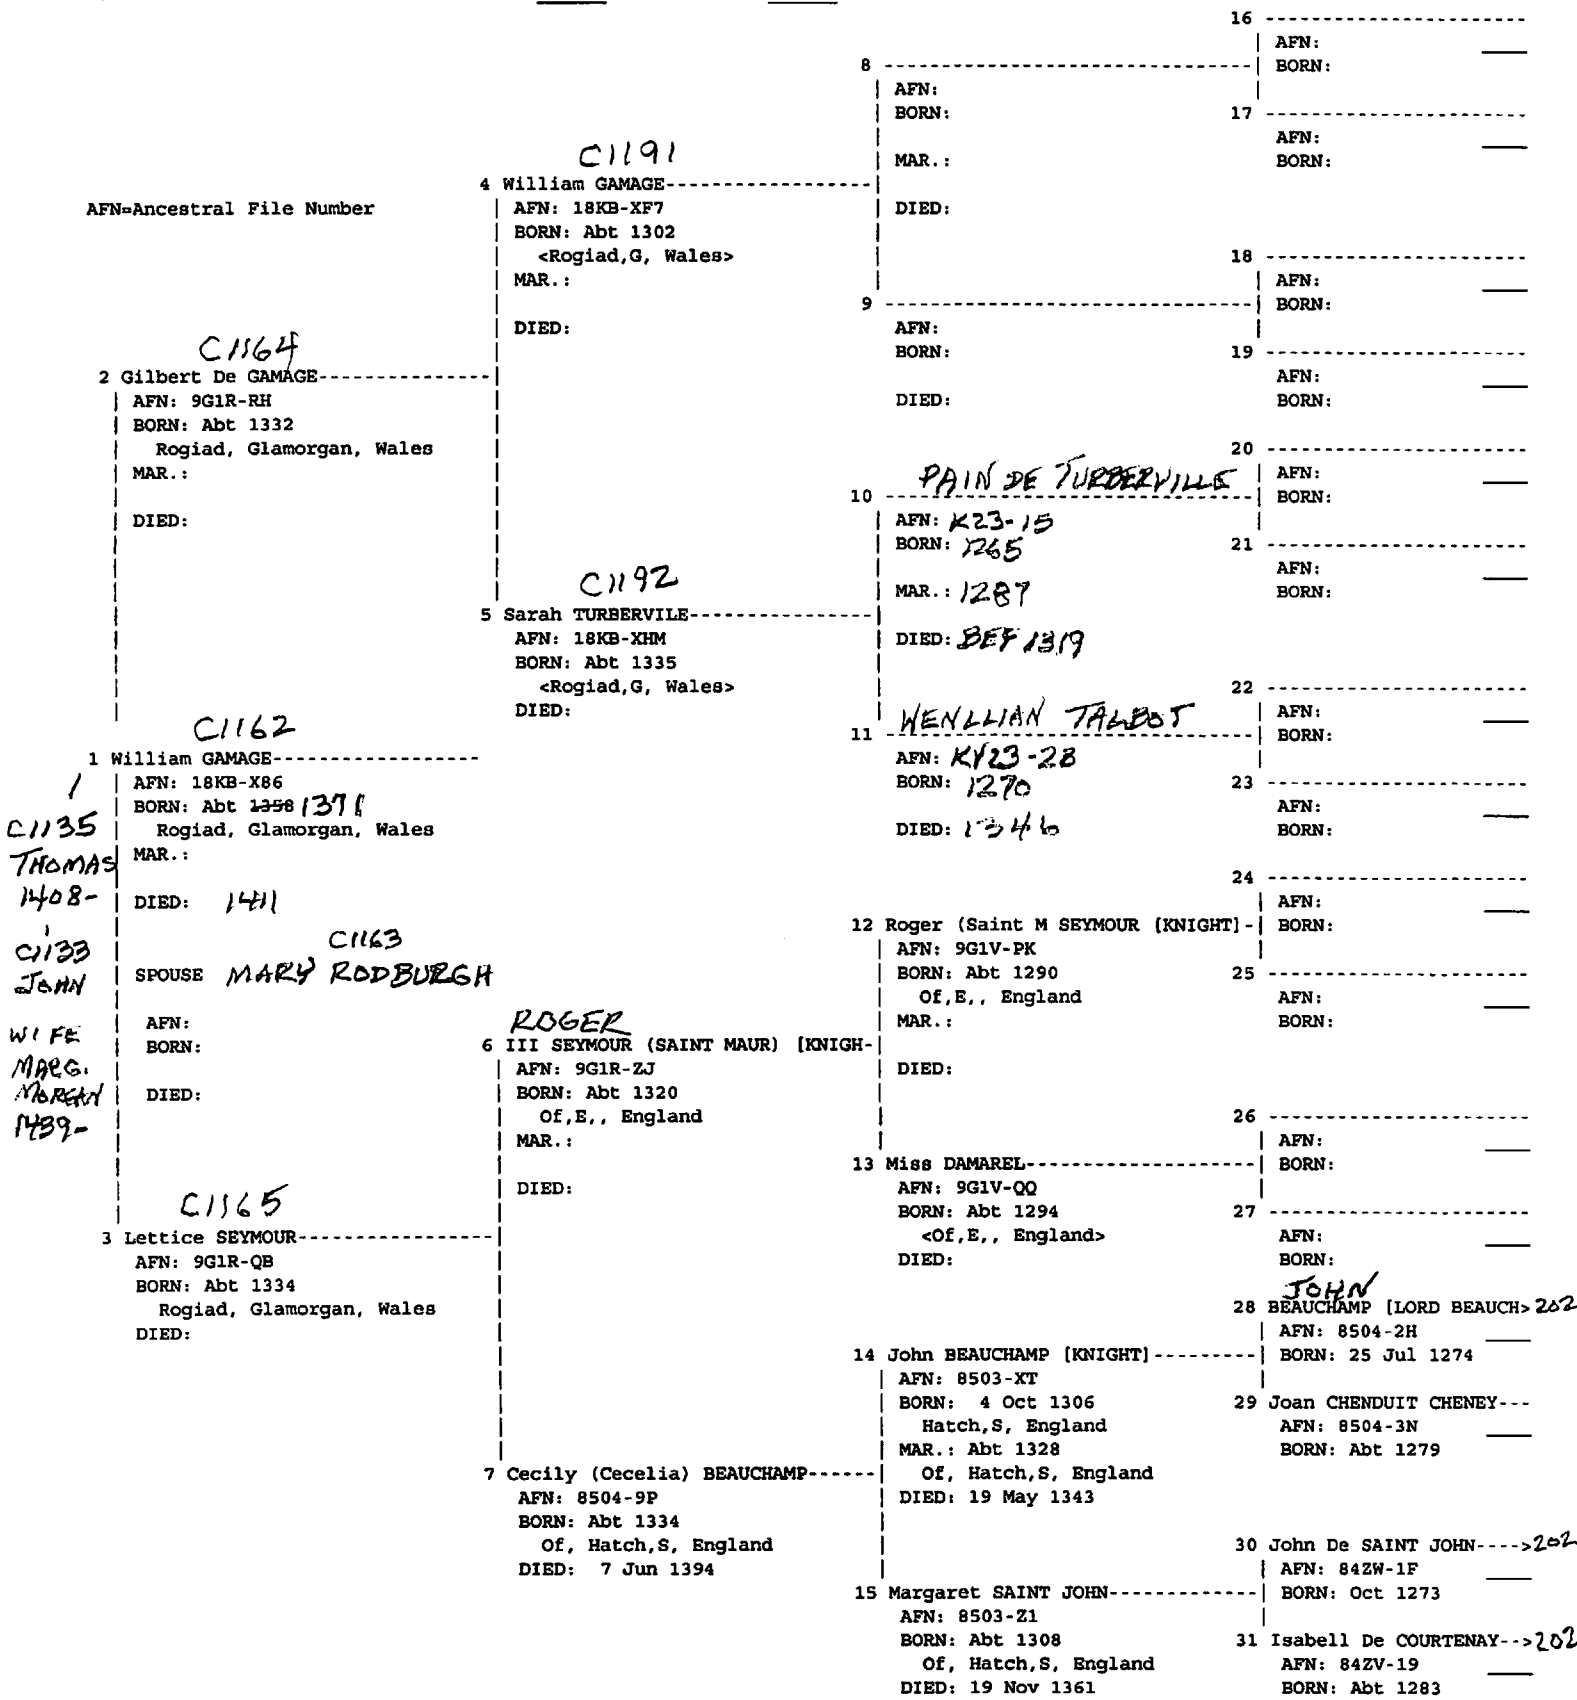

No. 1 on this chart is the same as no. _____ on chart no. 23