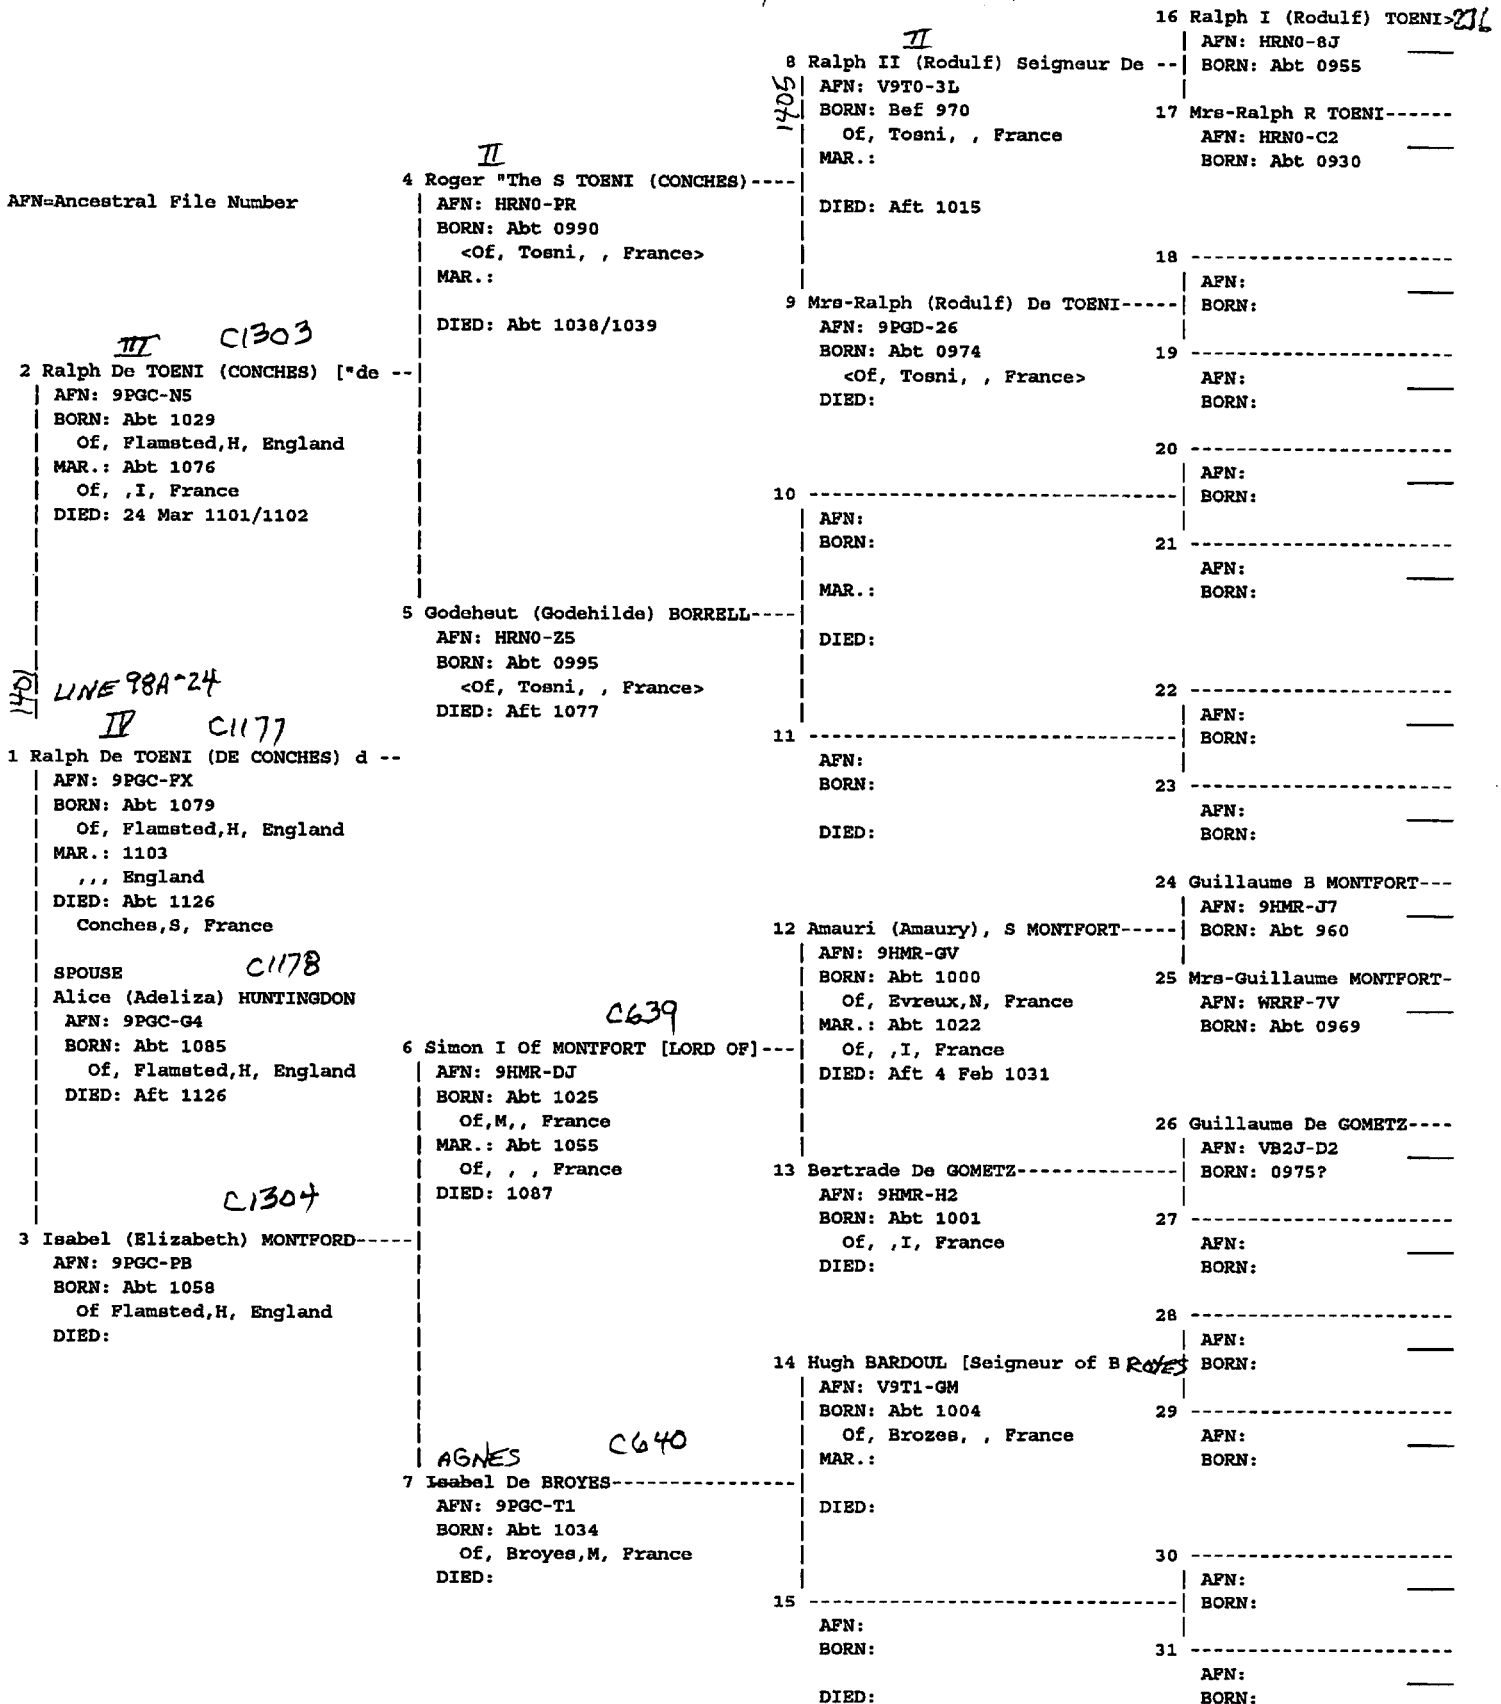

No. 1 on this chart is the same as no. 2 on chart no. 234