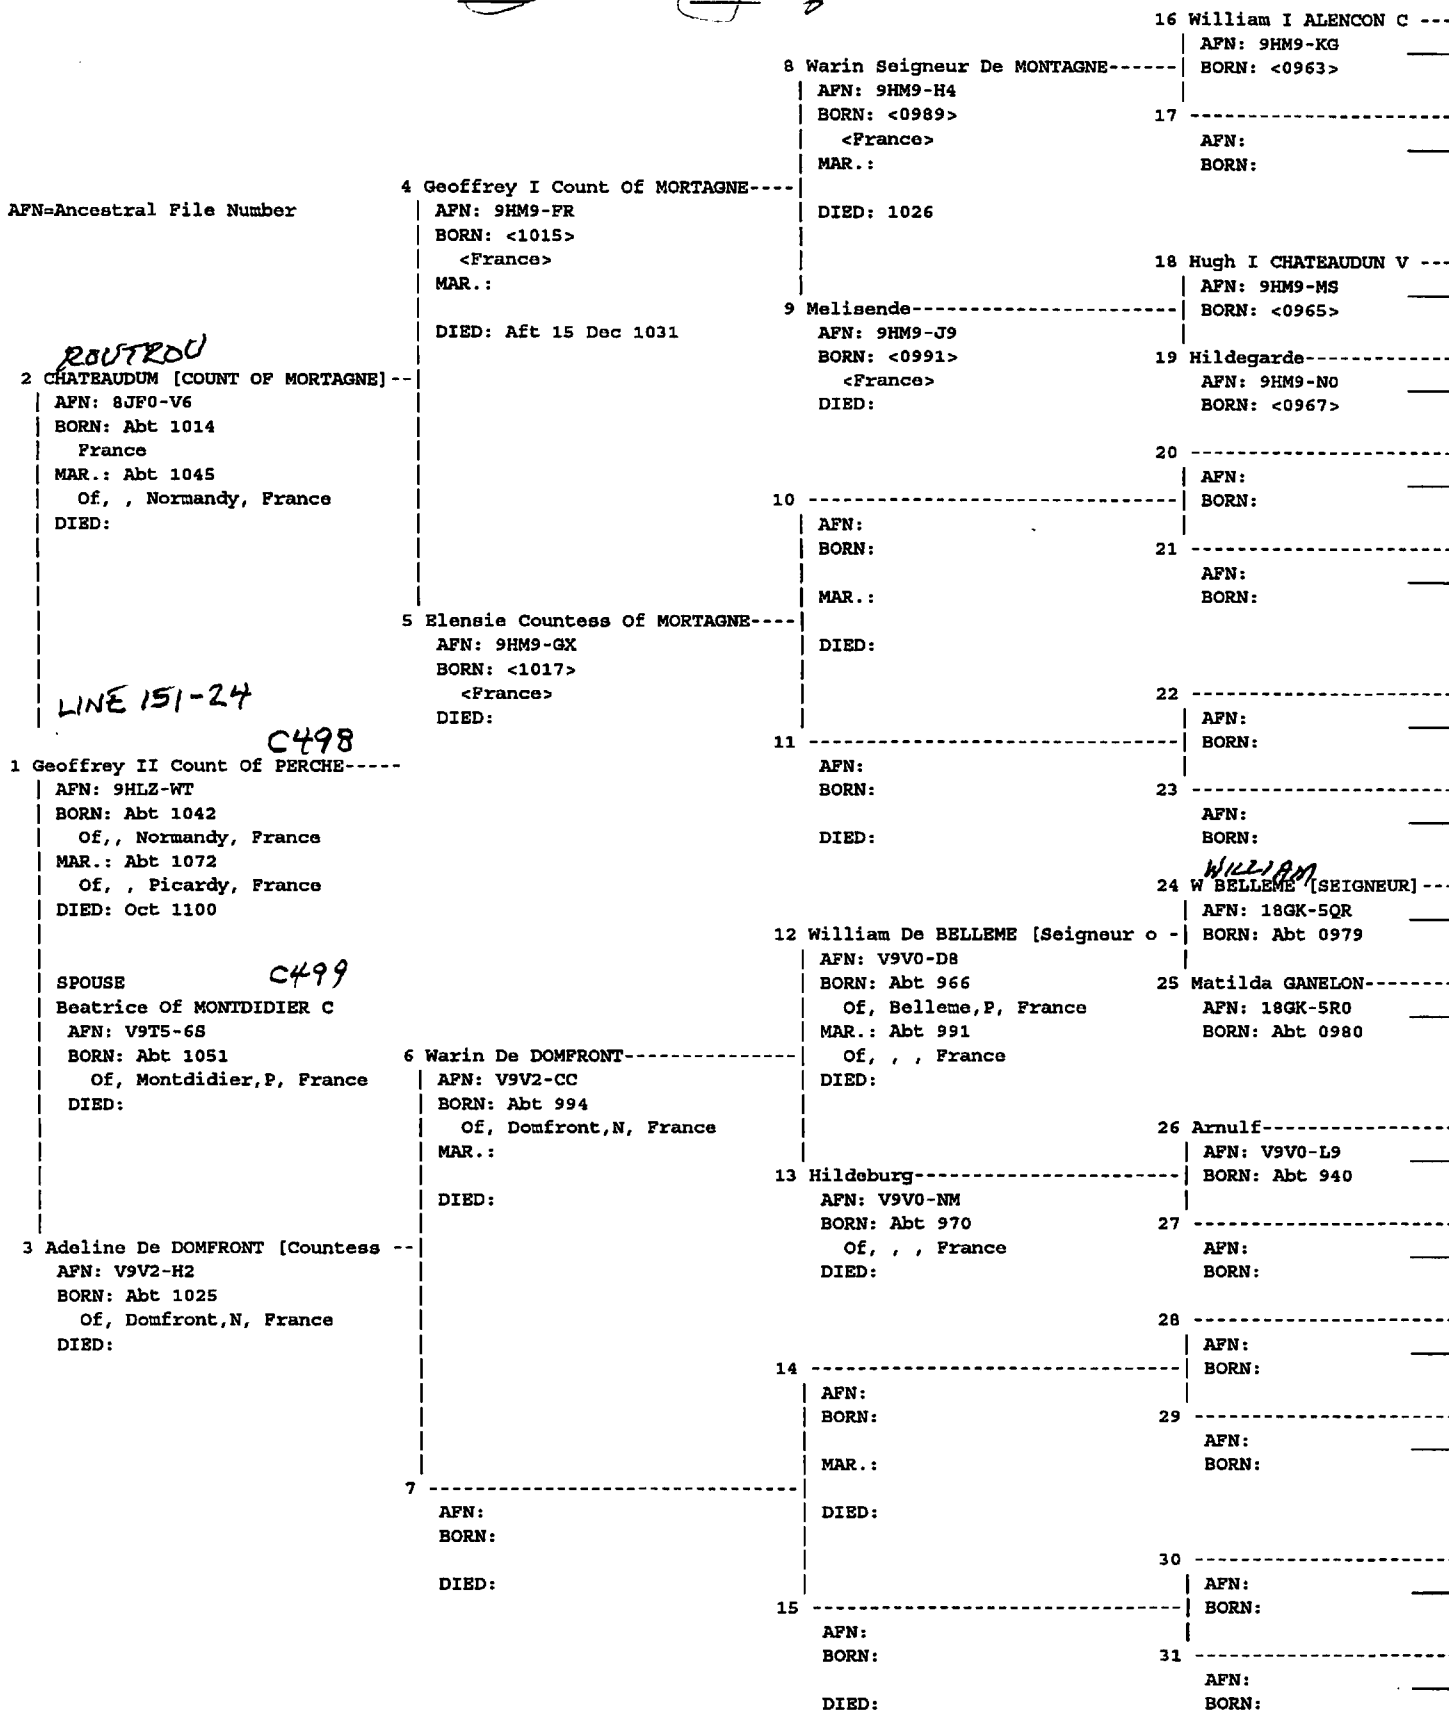

No. 1 on this chart is the same as no. 50 on chart no. 19 ?