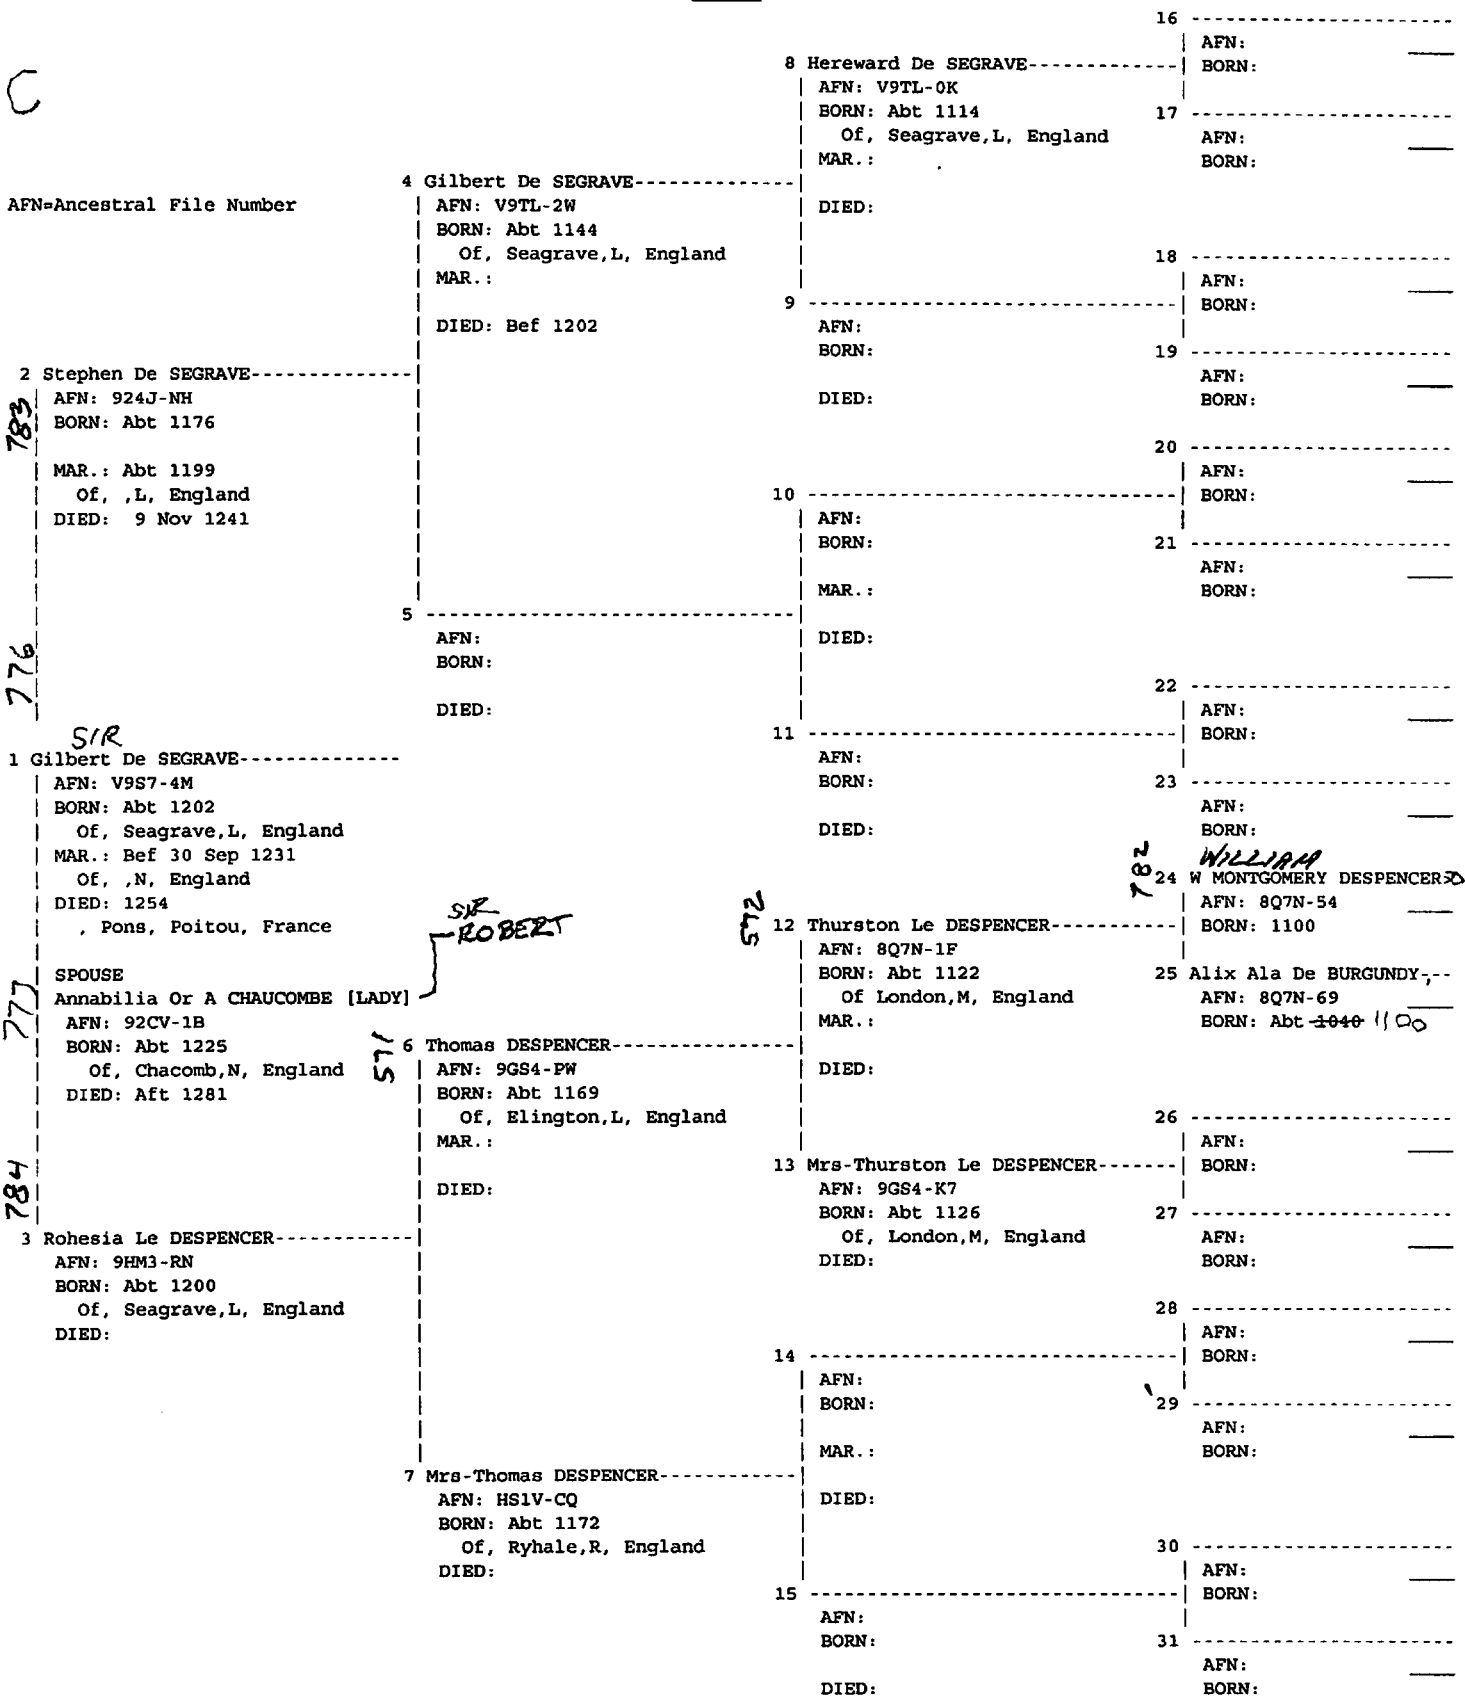

No. 1 on this chart is the same as no. 12 on chart no. 159