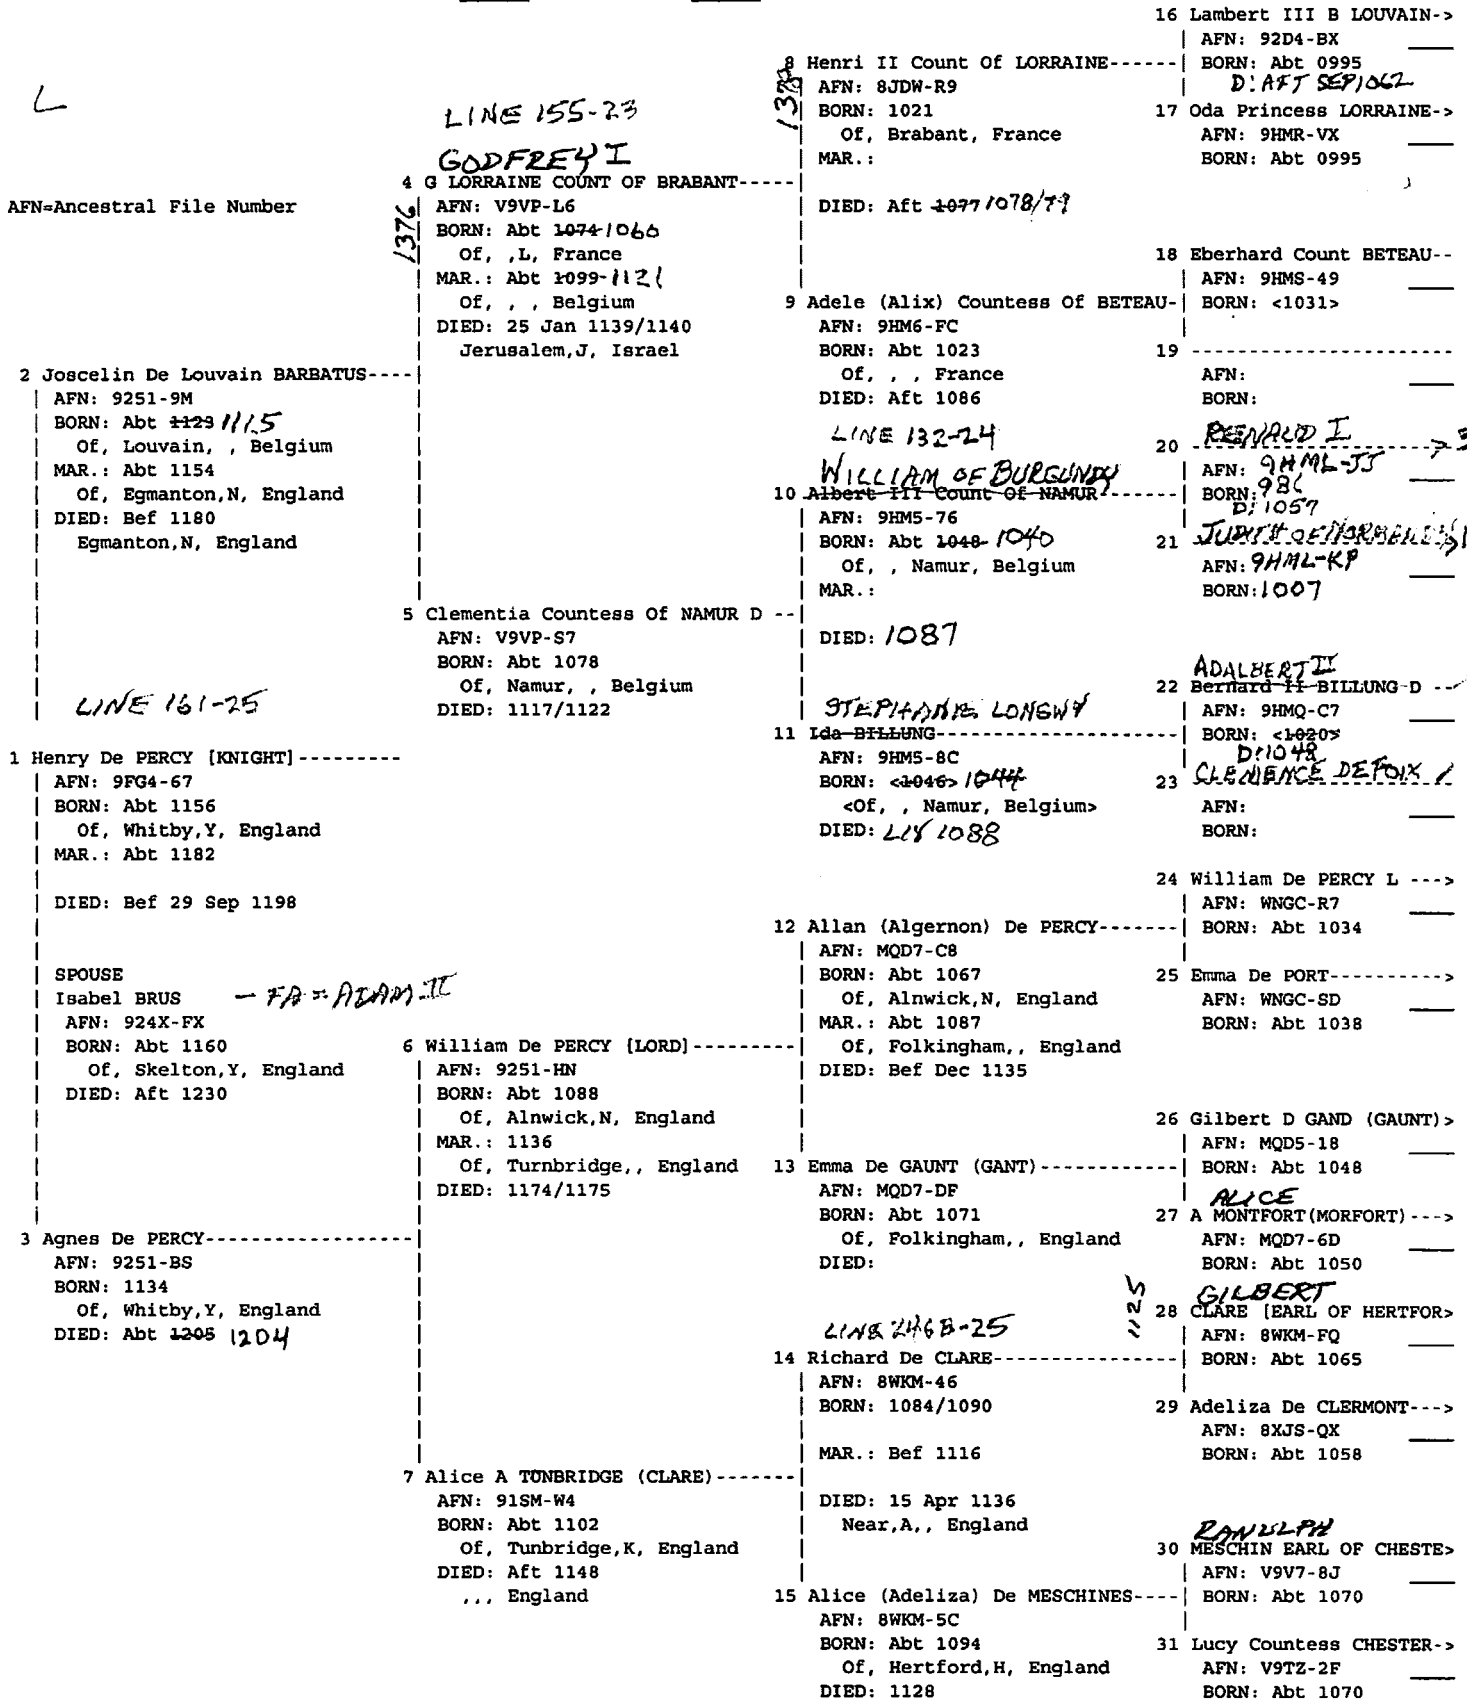

4F No. 1 on this chart is the same as no. 28 on chart no. 383