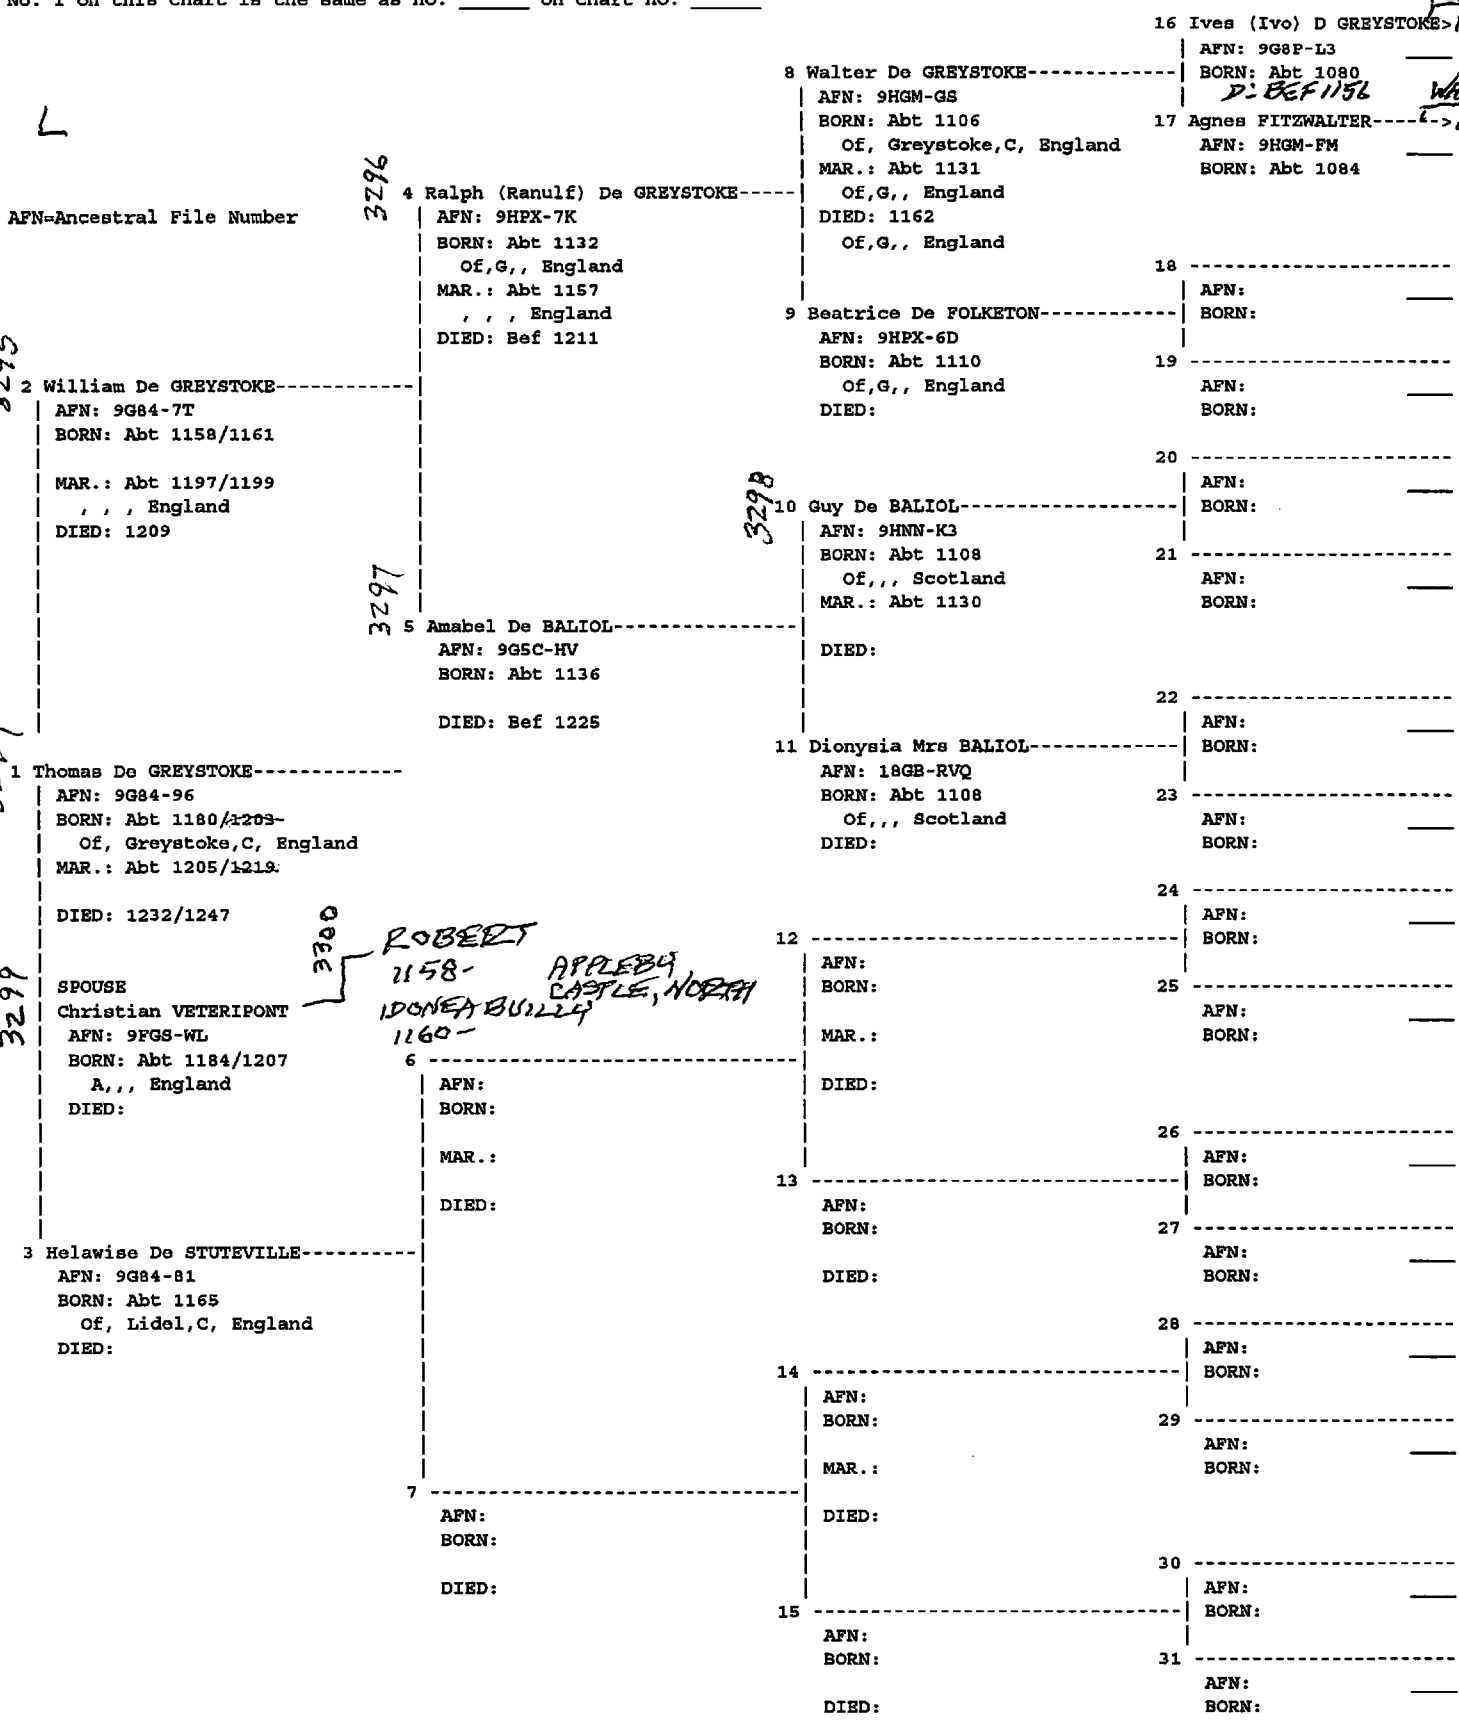

No. 1 on this chart is the same as no. _____ on chart no. _____

AFN=Ancestral File Number

3295

3294

3299

3296

3297

3298

0000

ROBERT
1158- APPLEBY
DONEA BULLY CASTLE, NORWICH
1160-

L

FORNE
1055
WALTER
1050