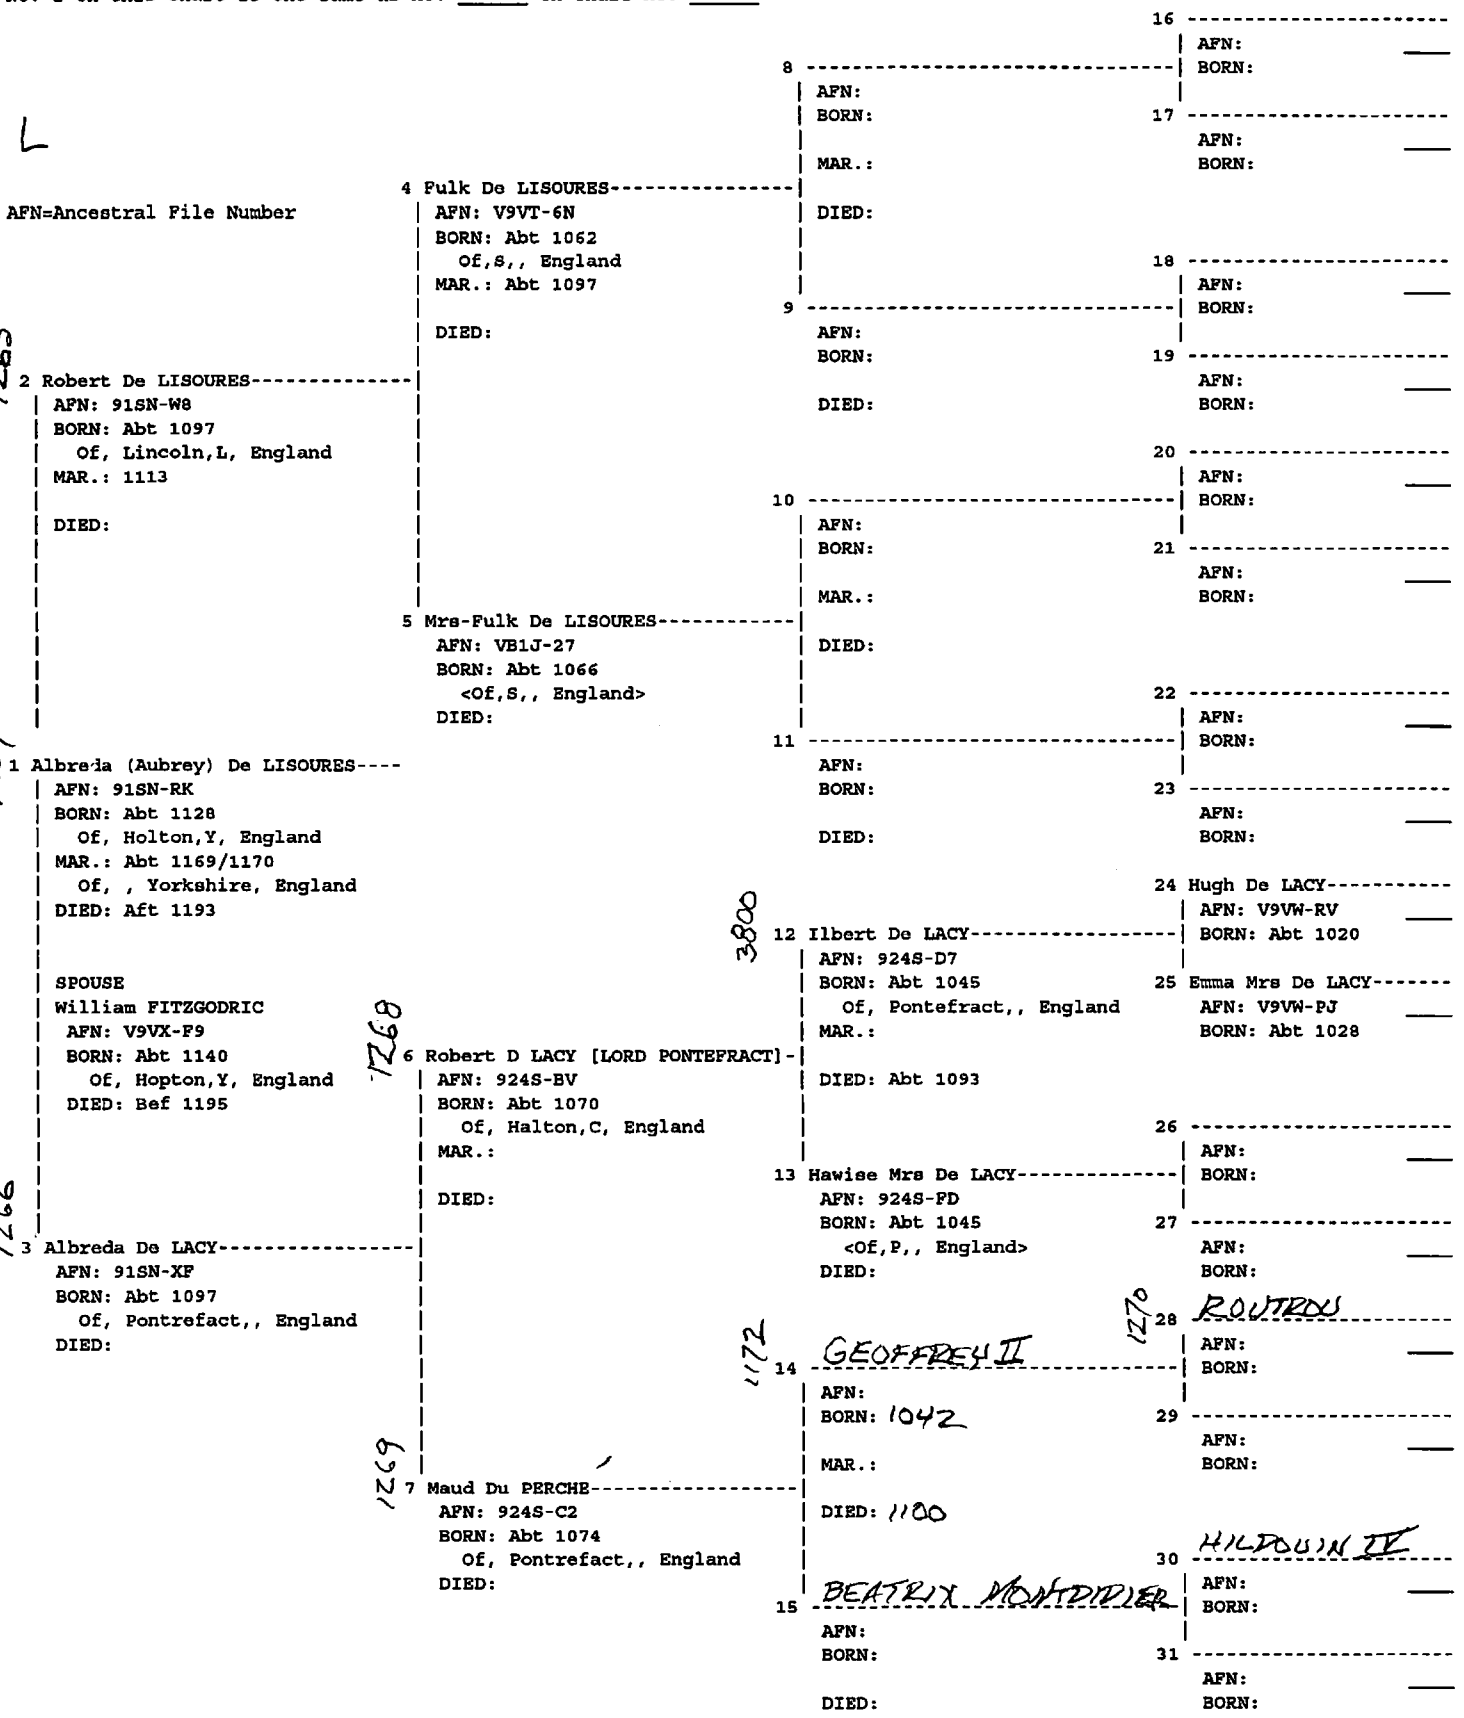

3800

1172

1270

No. 1 on this chart is the same as no. _____ on chart no. _____

KETELBORN
51087-

AFN=Ancestral File Number

3793

3792