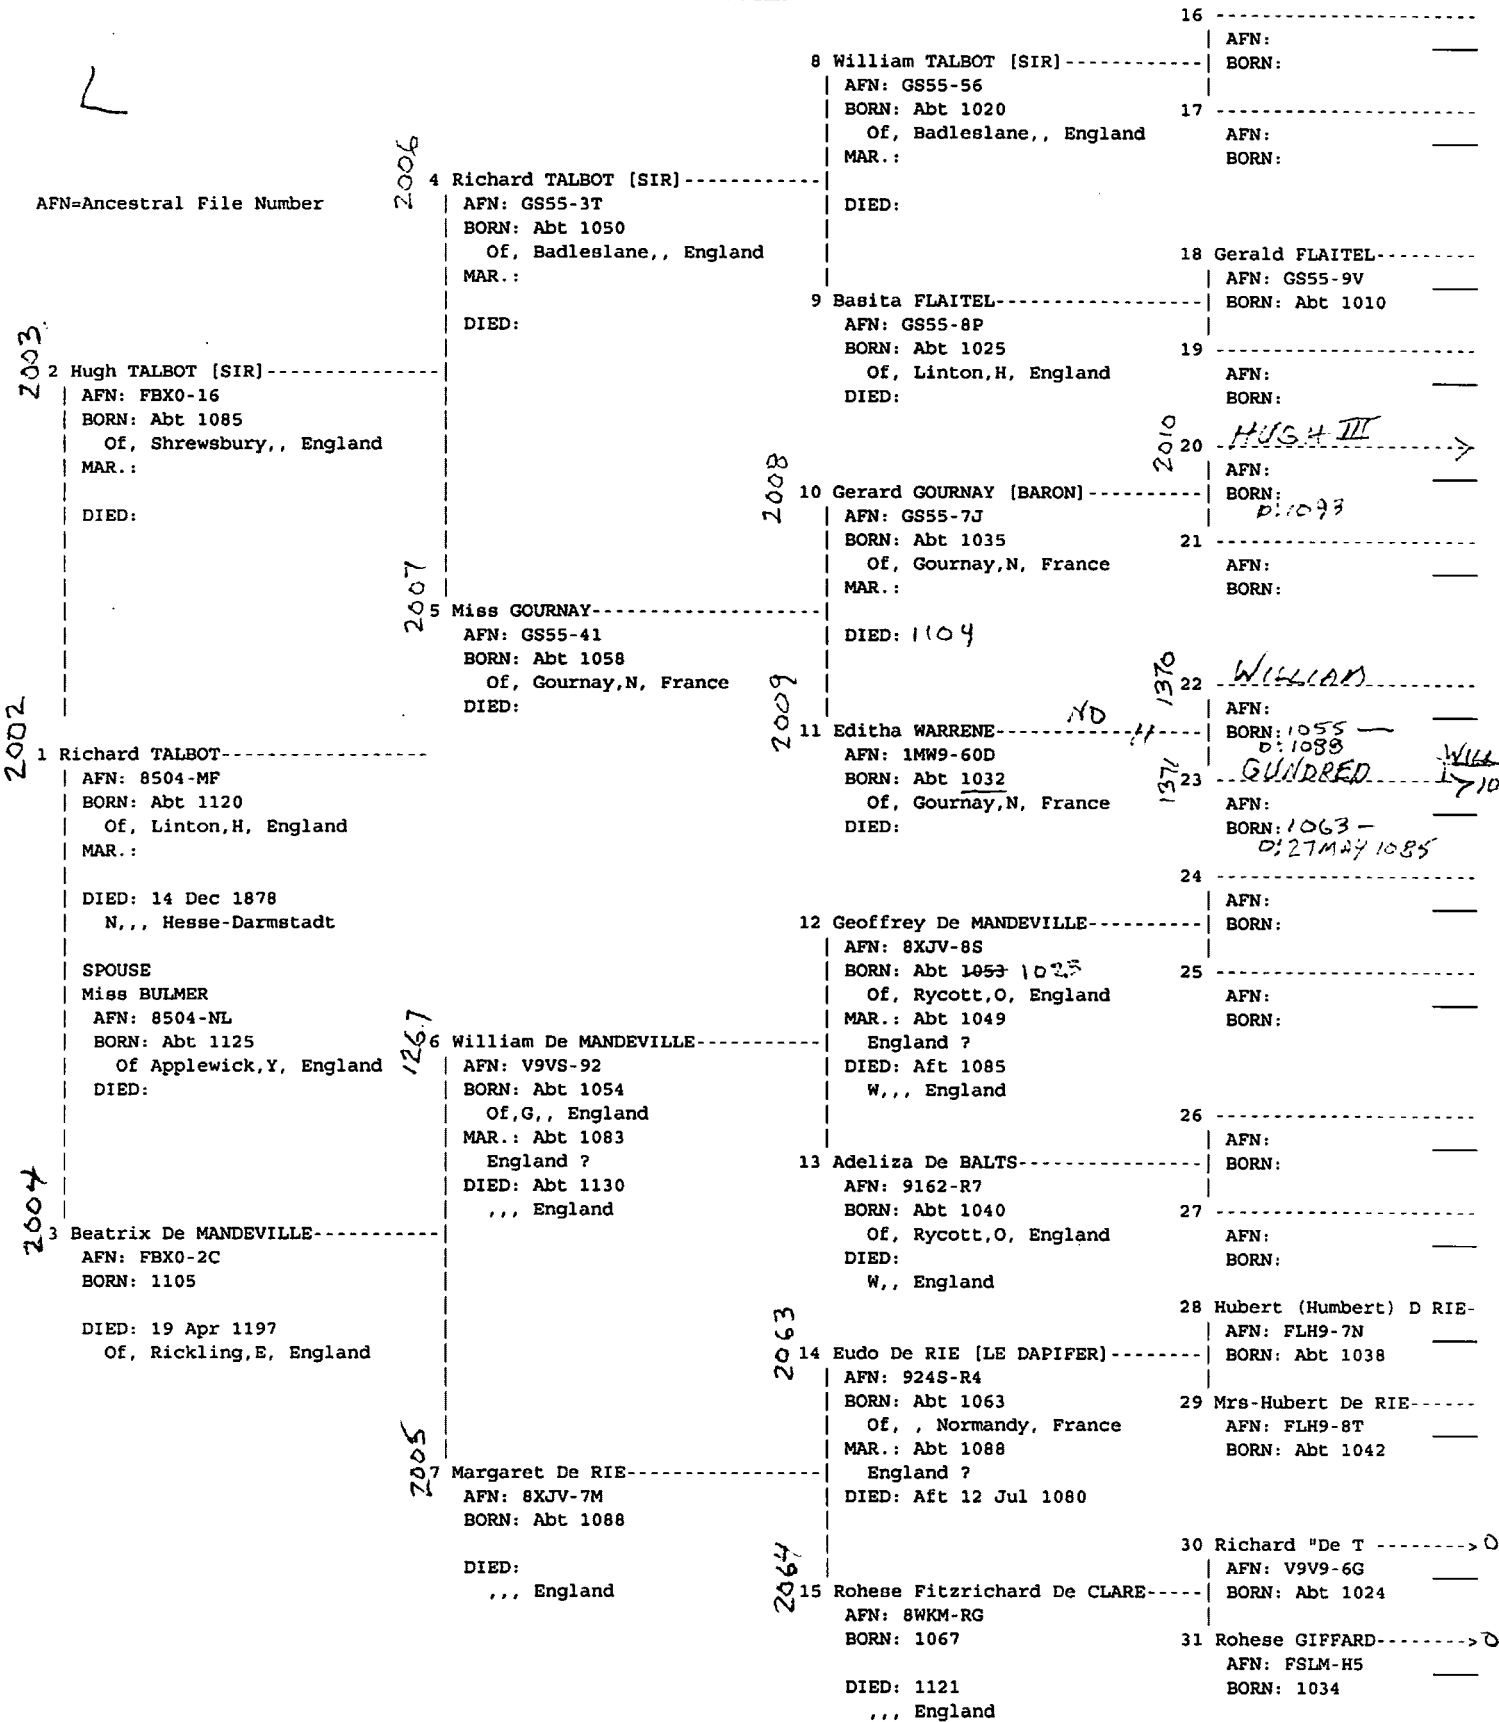

No. 1 on this chart is the same as no. _____ on chart no. _____

AFN=Ancestral File Number