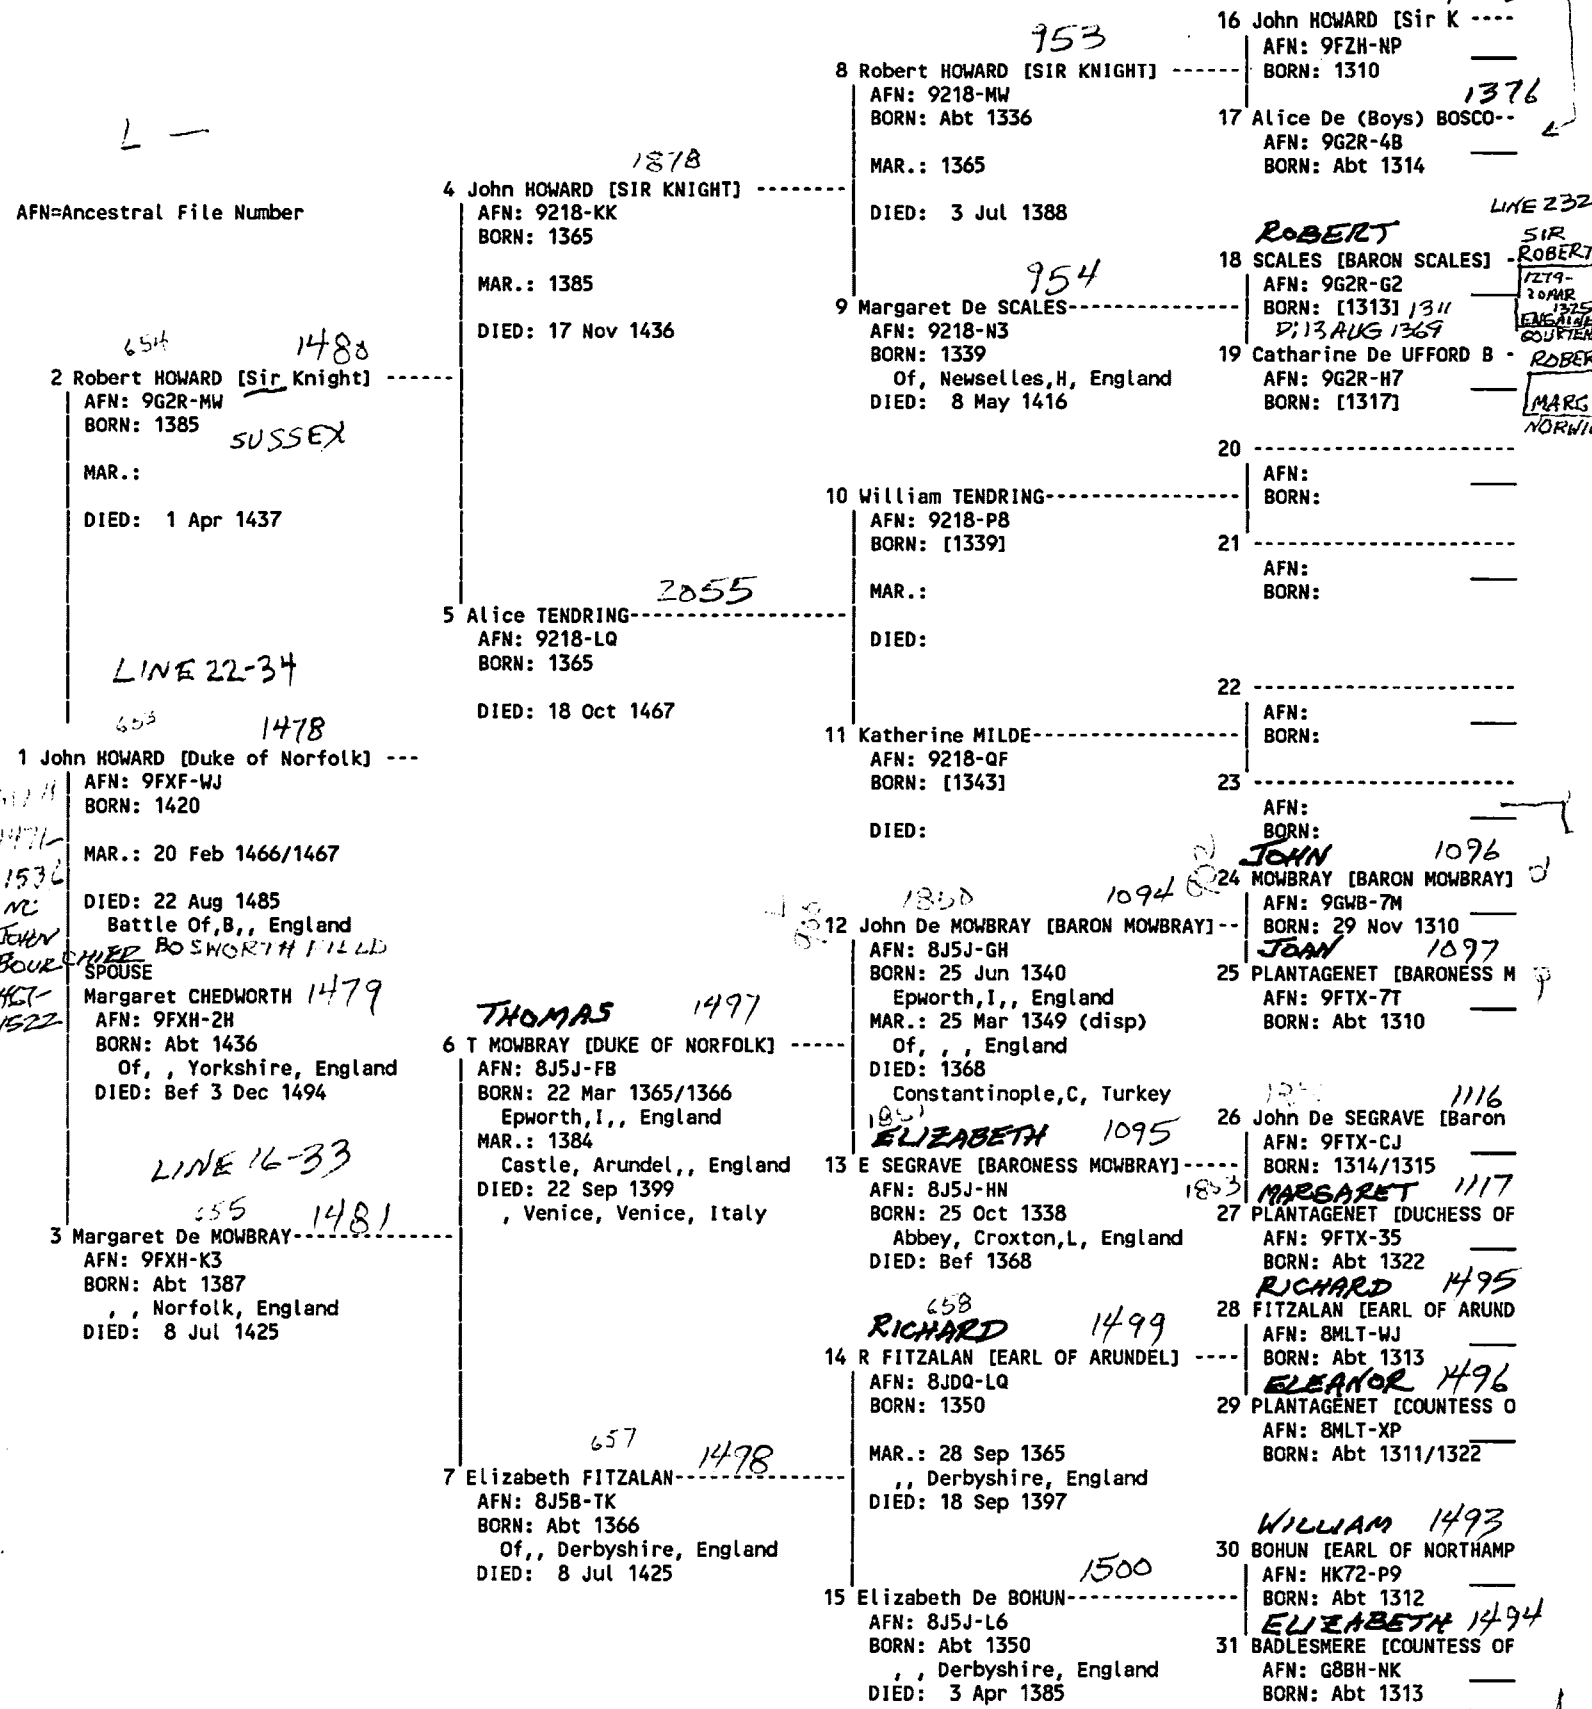

No. 1 on this chart is the same as no. _____ on chart no. _____

AFN=Ancestral File Number