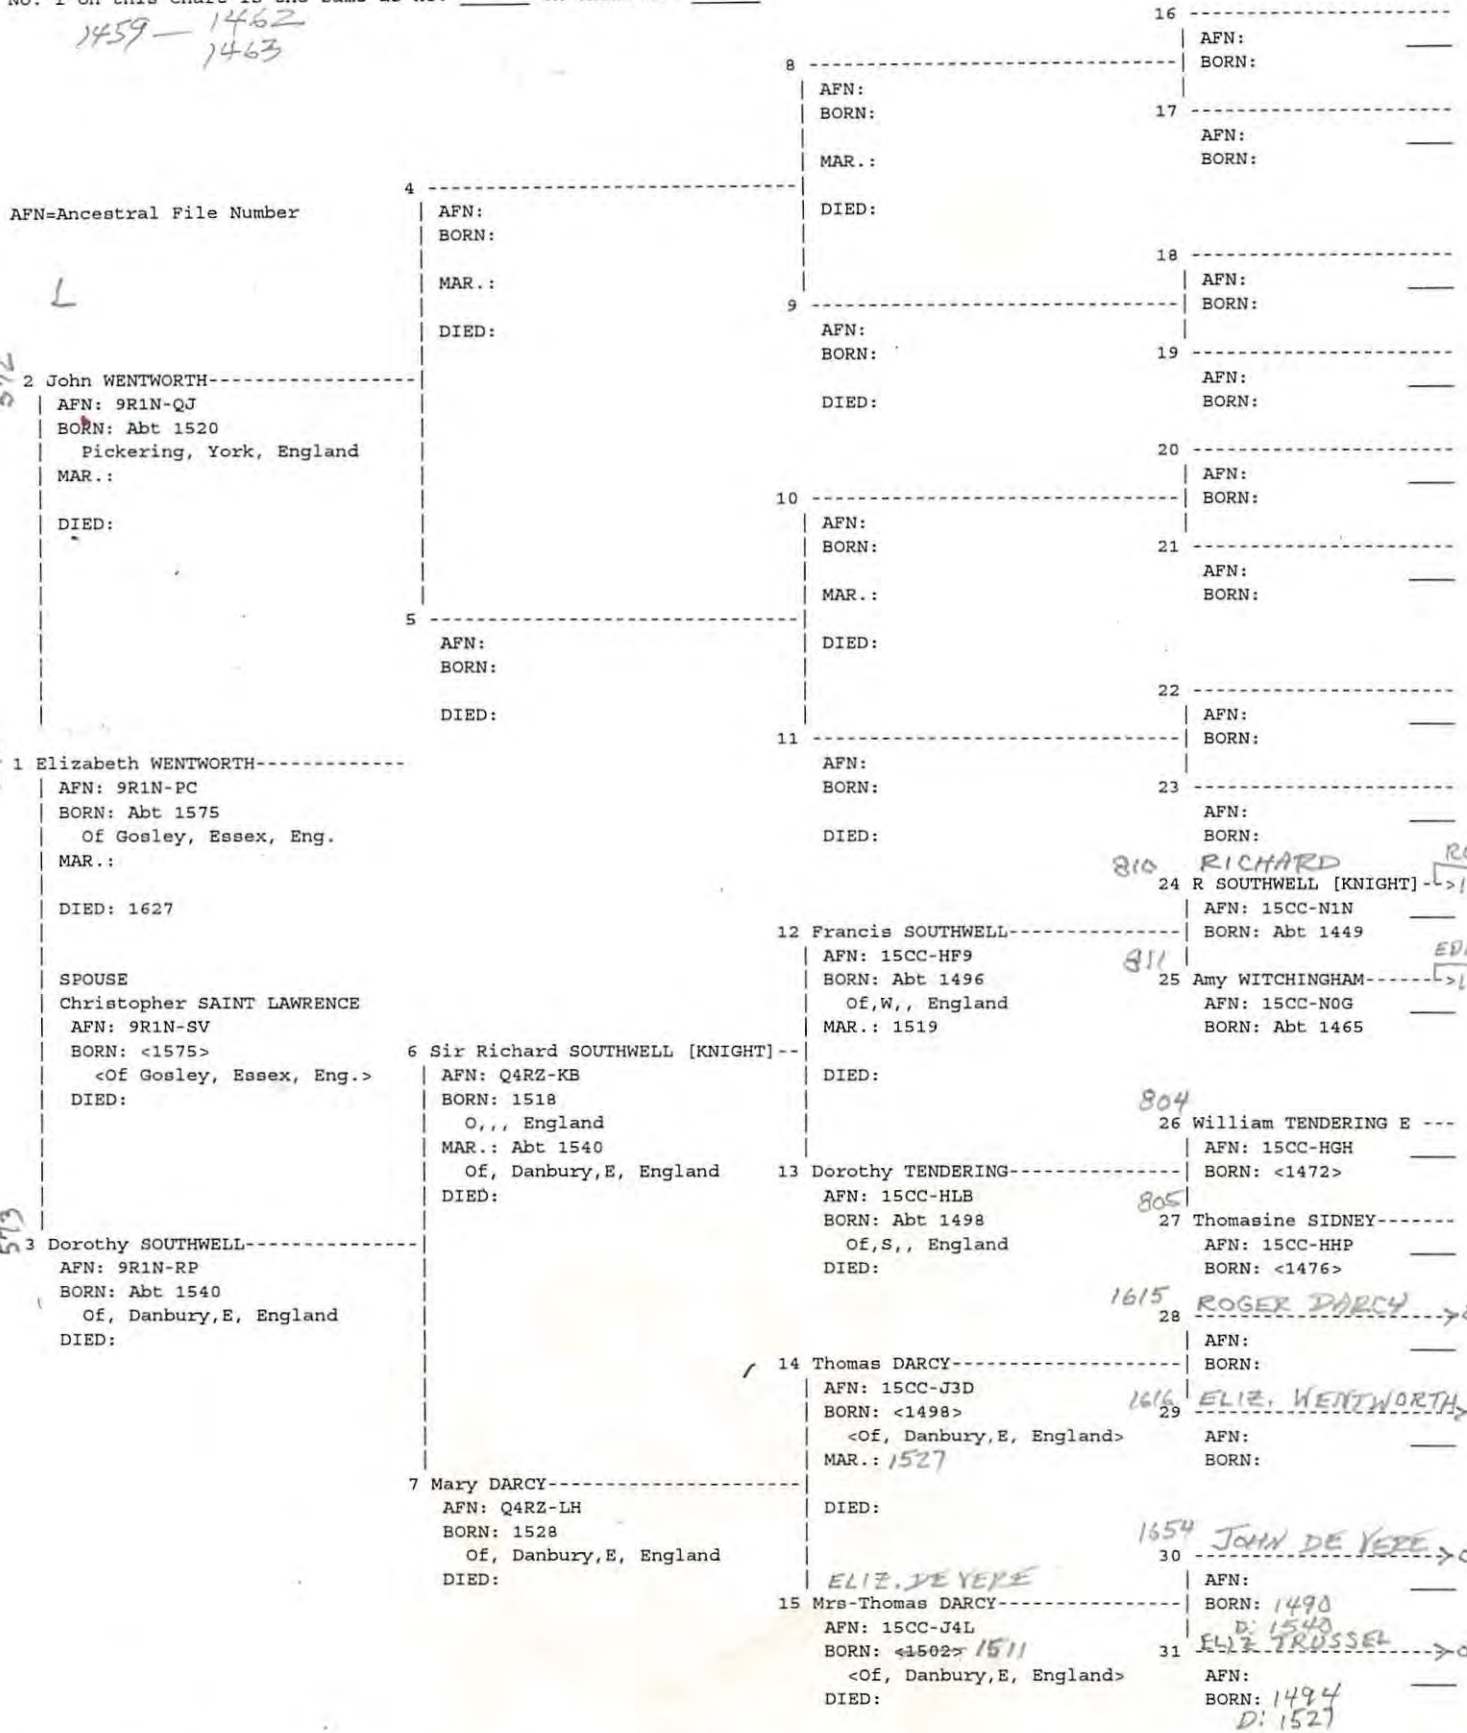

No. 1 on this chart is the same as no. _____ on chart no. _____

1459 - 1462
1463

AFN=Ancestral File Number

L

572

570

573