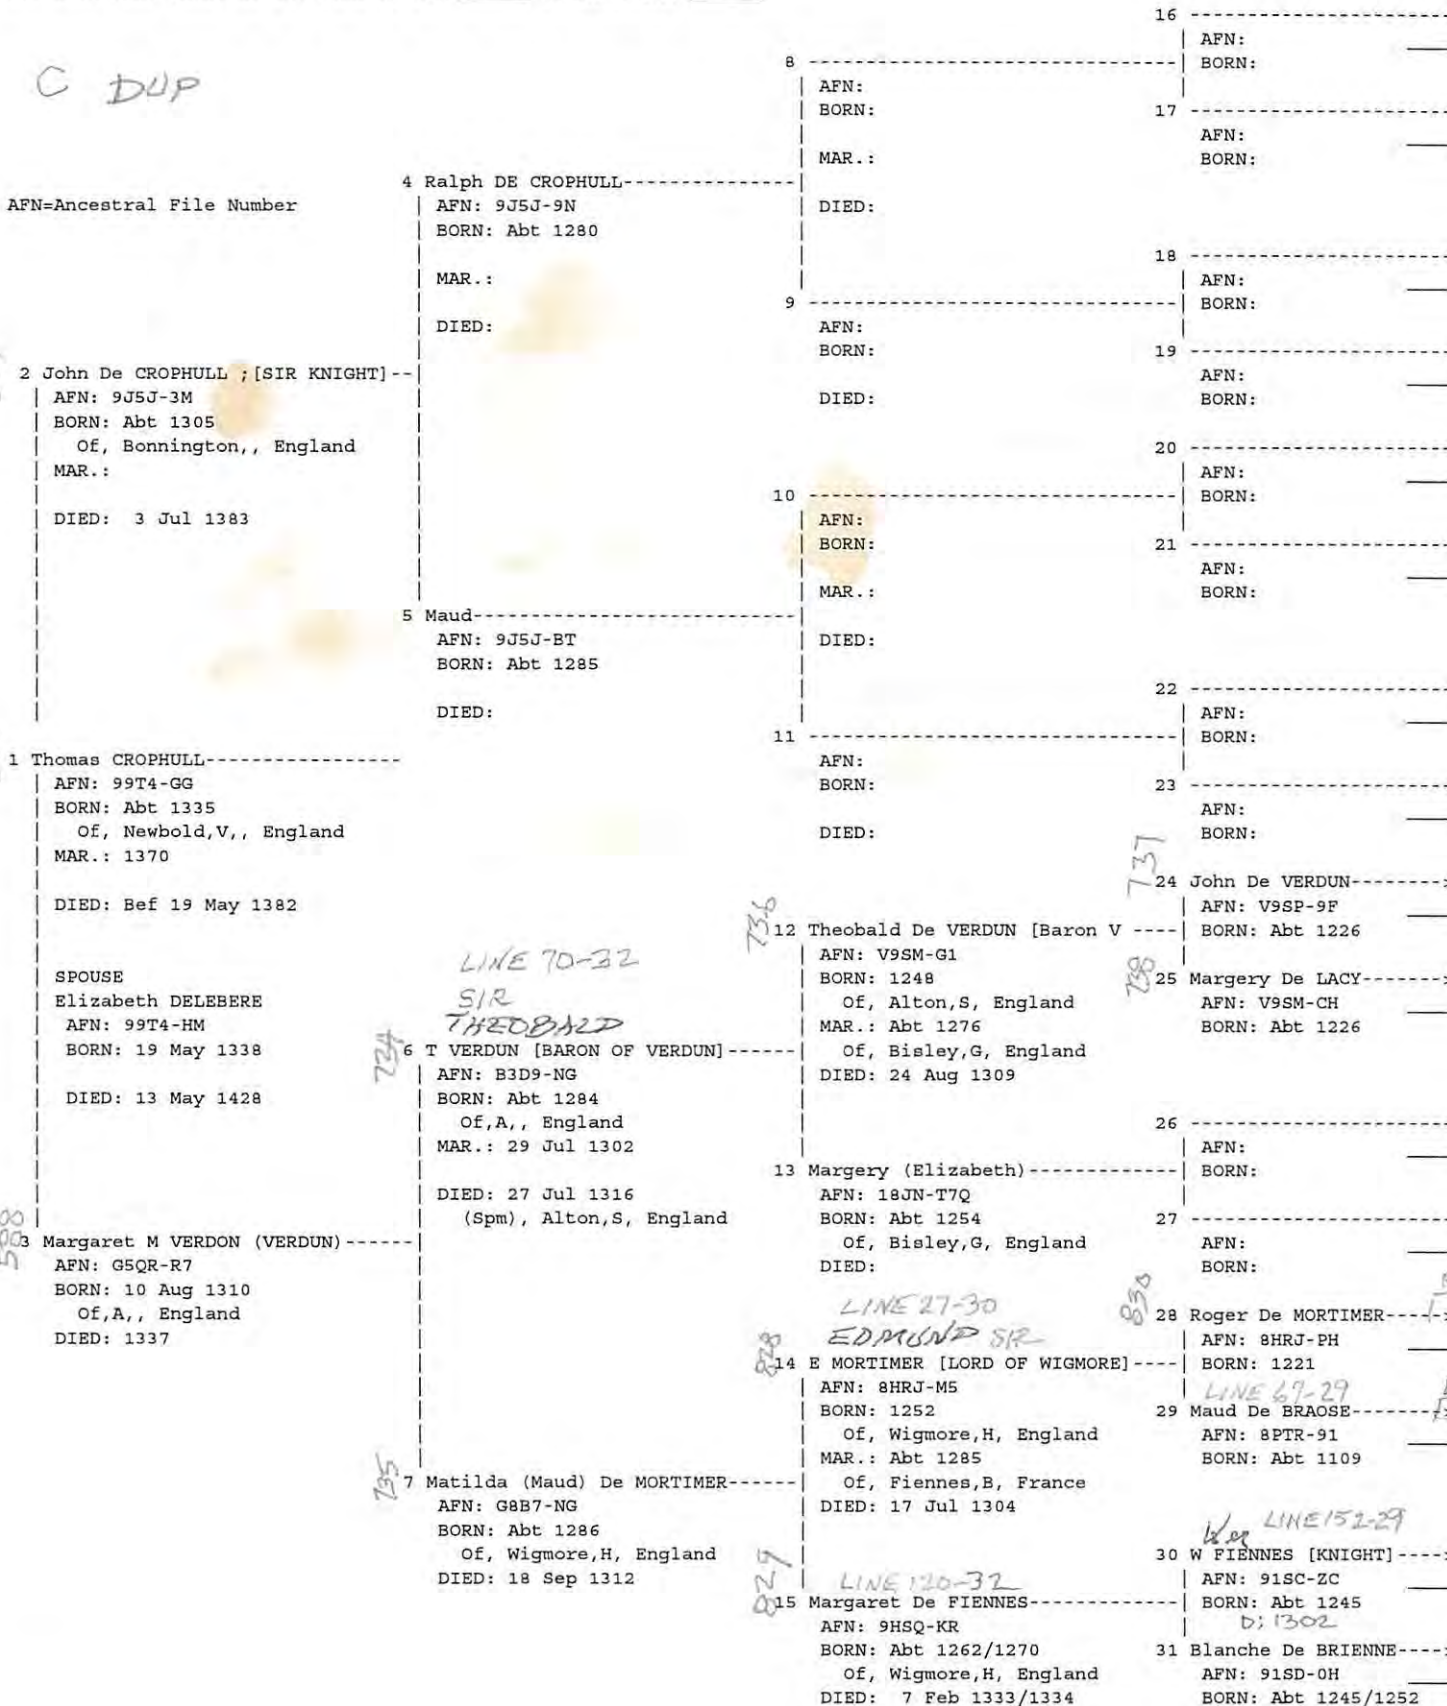

No. 1 on this chart is the same as no. _____ on chart no. _____

C DUP

AFN=Ancestral File Number

587

584

588