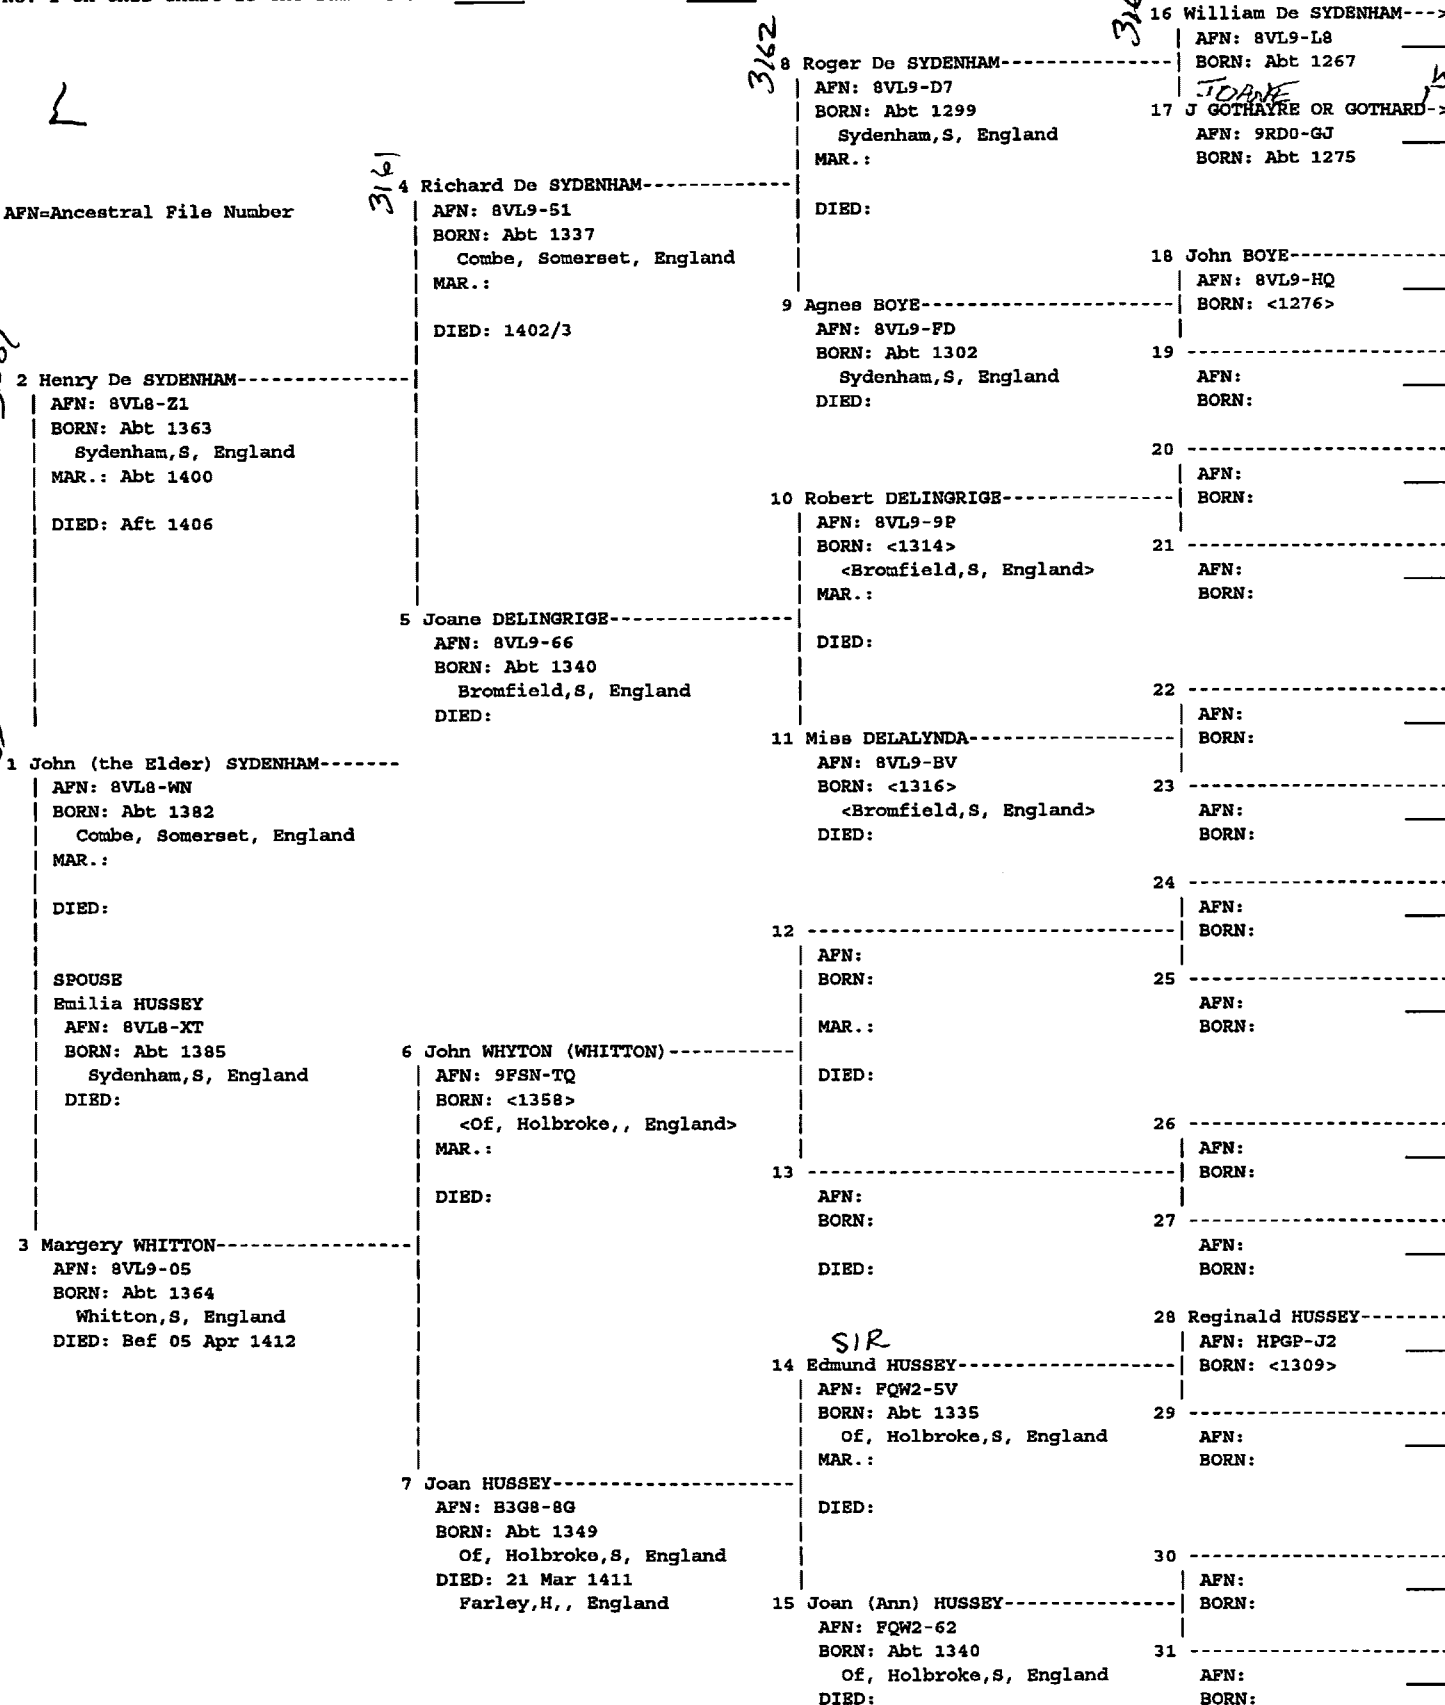

No. 1 on this chart is the same as no. _____ on chart no. _____

3084
3083

AFN=Ancestral File Number