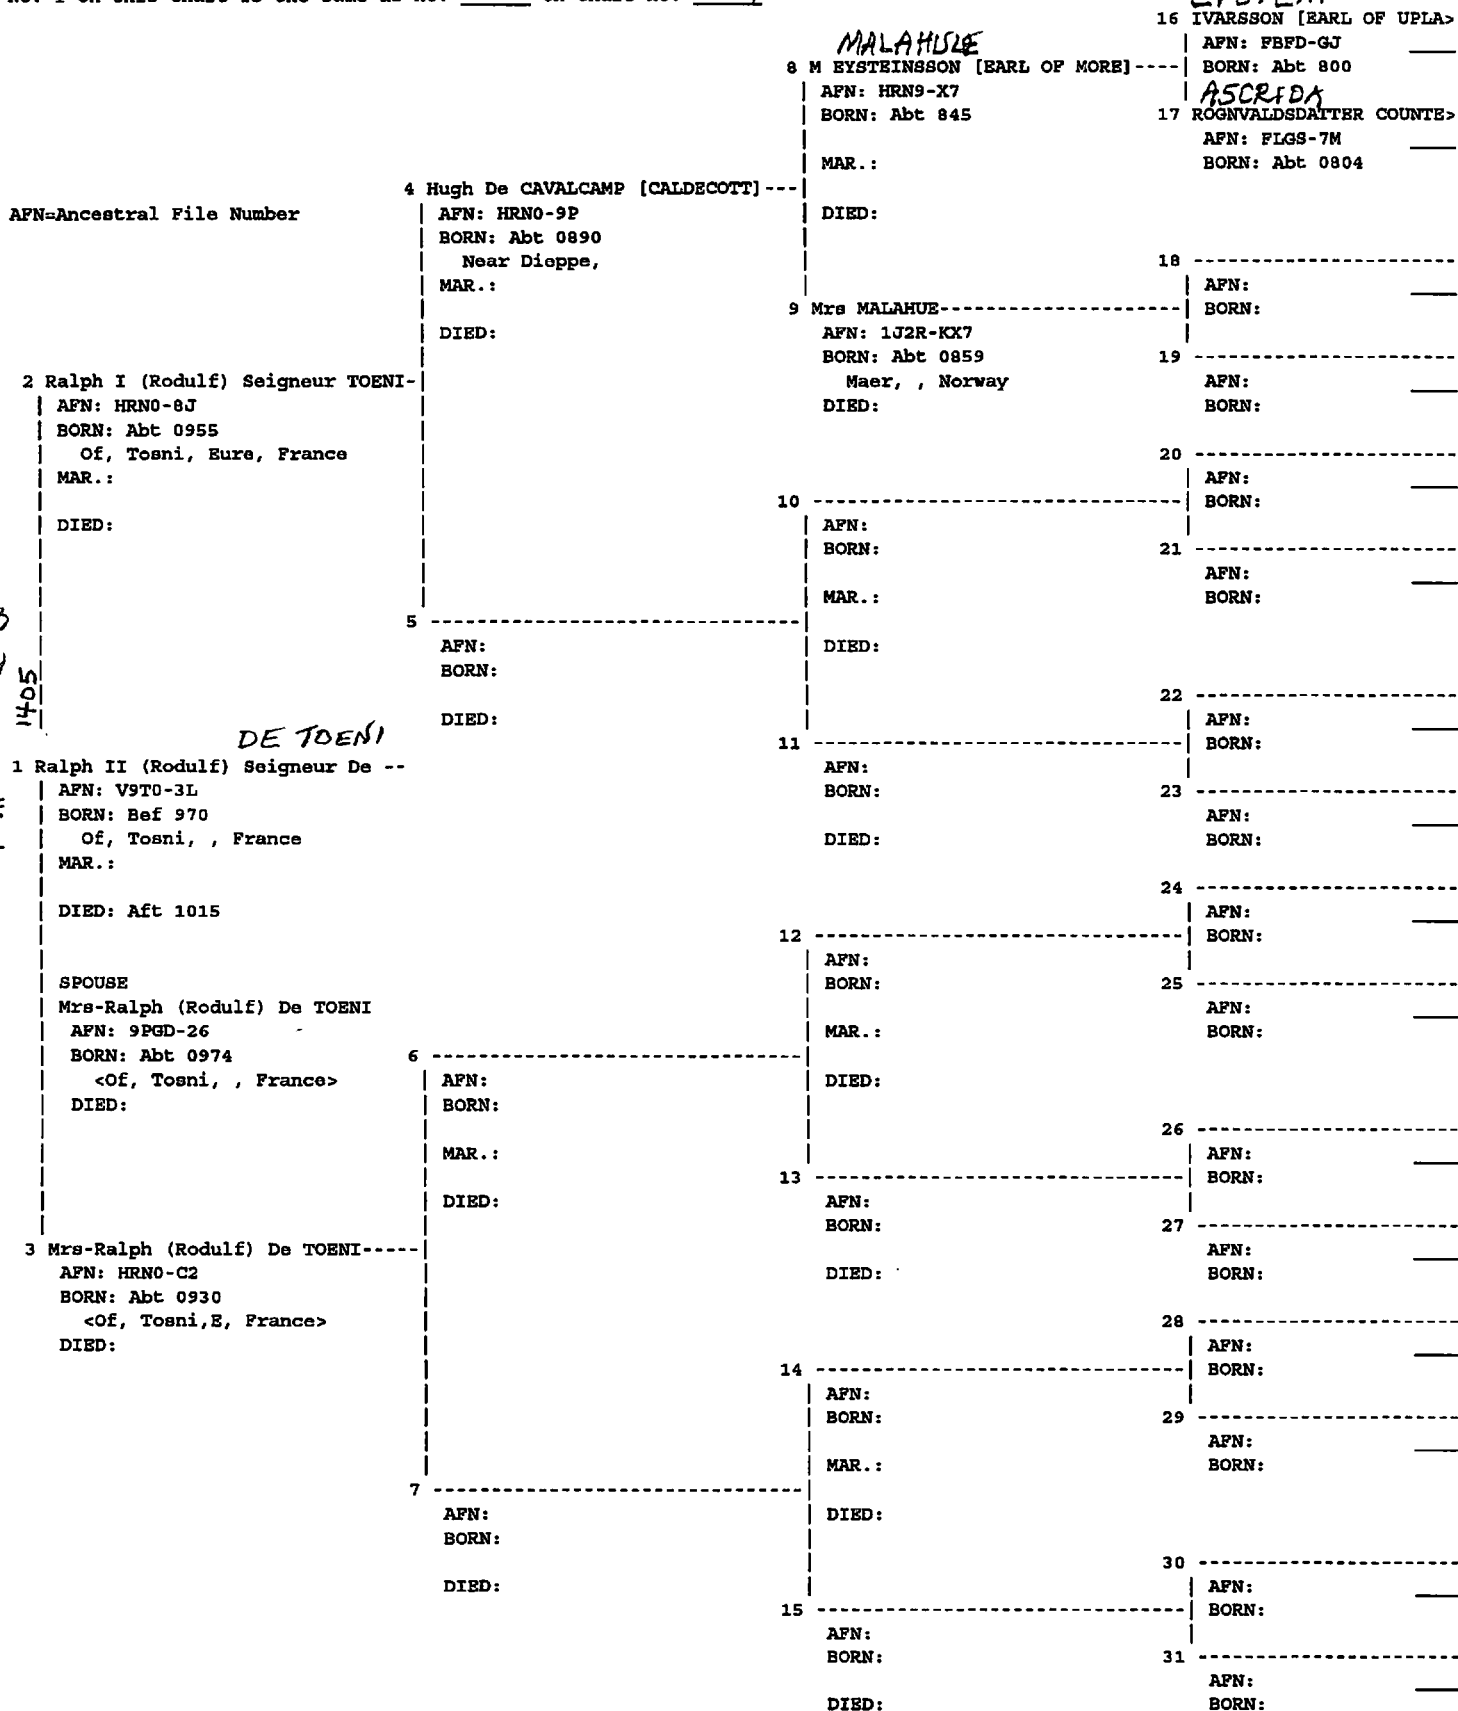

No. 1 on this chart is the same as no. 22 on chart no. 174

EYSTEIN

C1303
RALPH
1029-1405

DE TOENI

ADELE
1004-