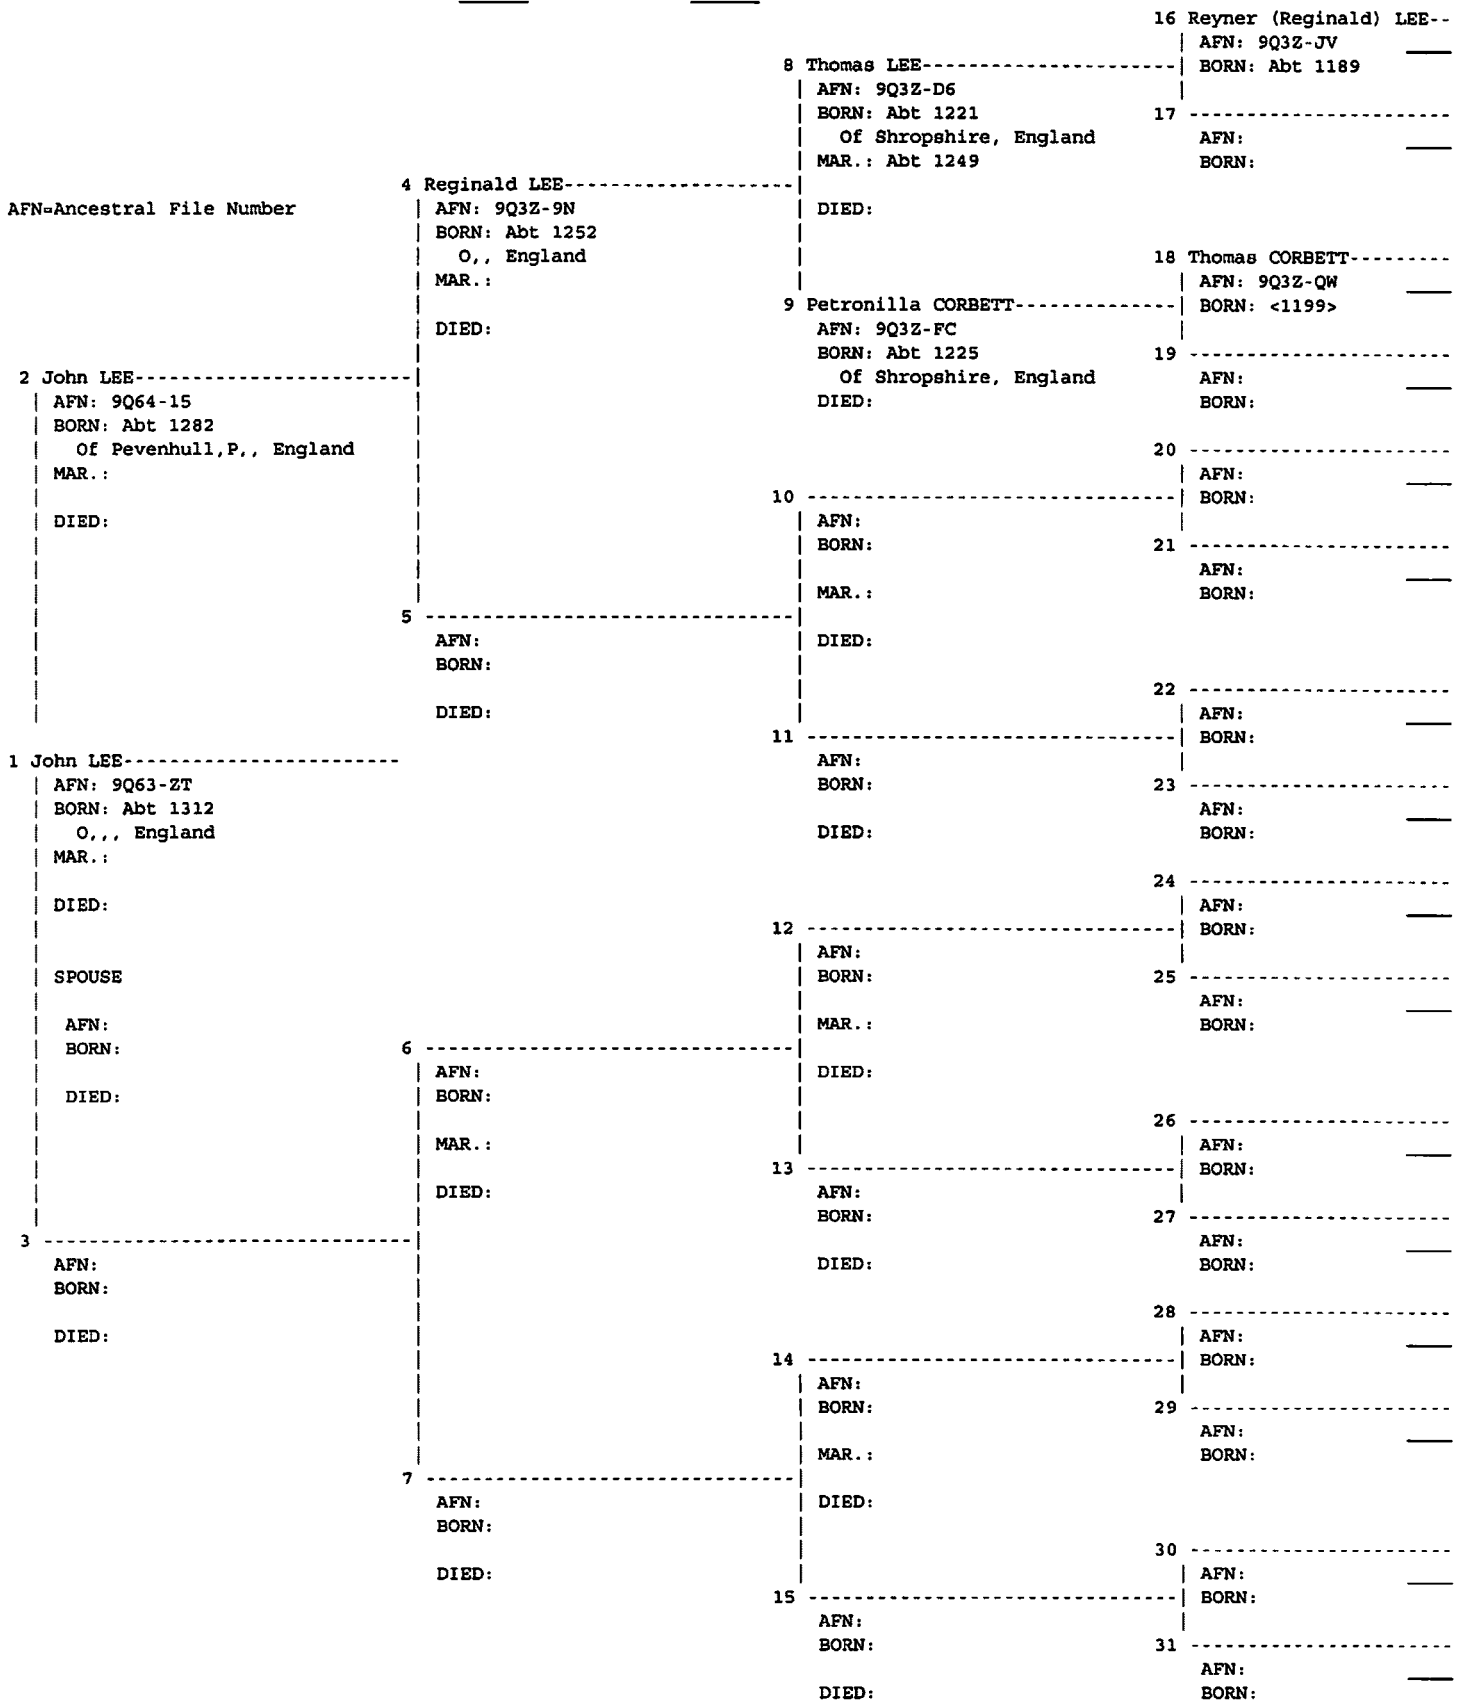

No. 1 on this chart is the same as no. 16 on chart no. 120