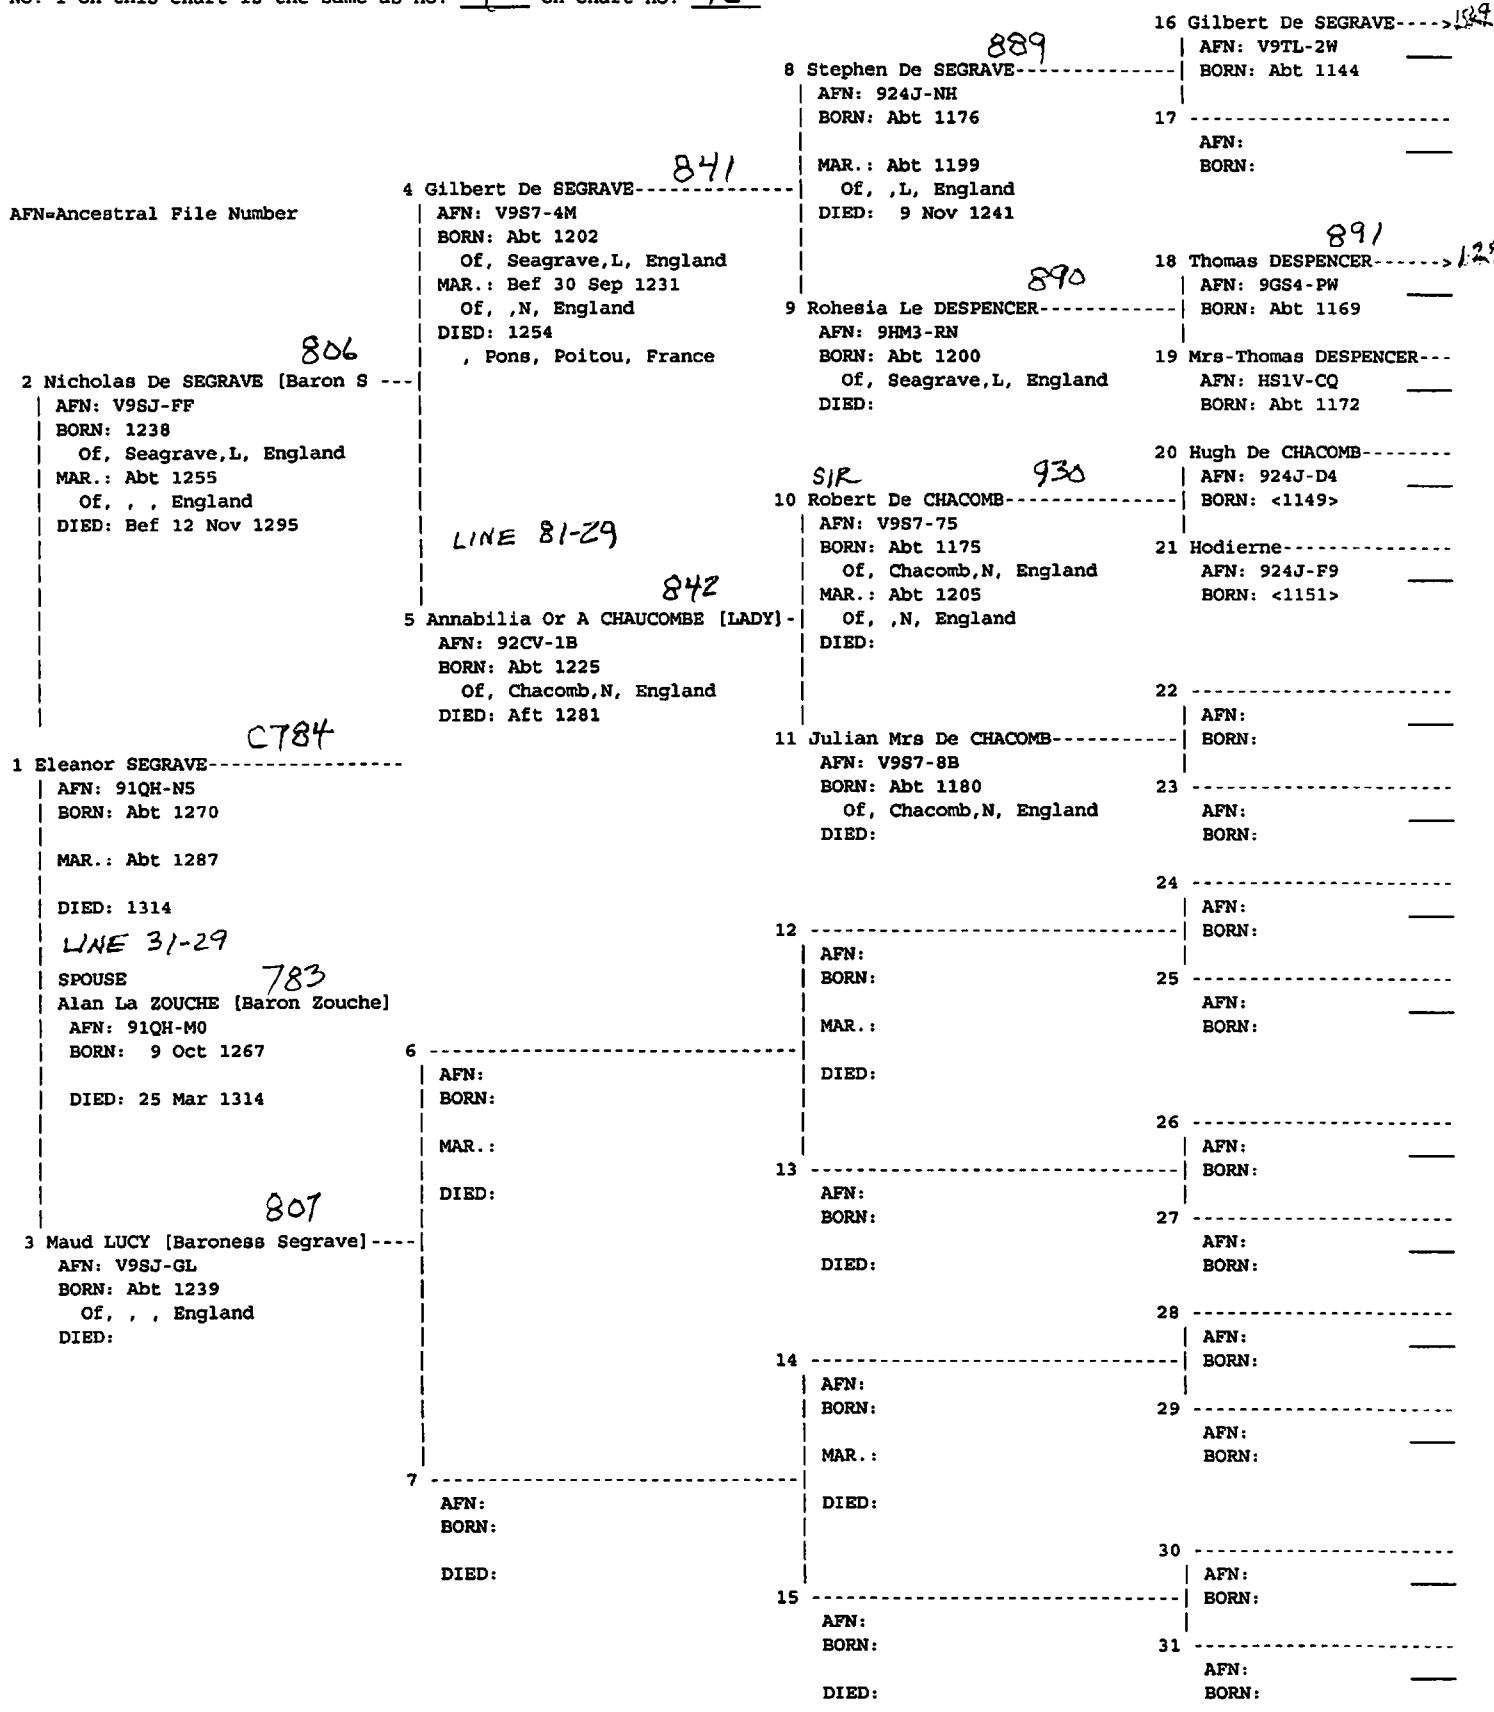

No. 1 on this chart is the same as no. 7 on chart no. 90