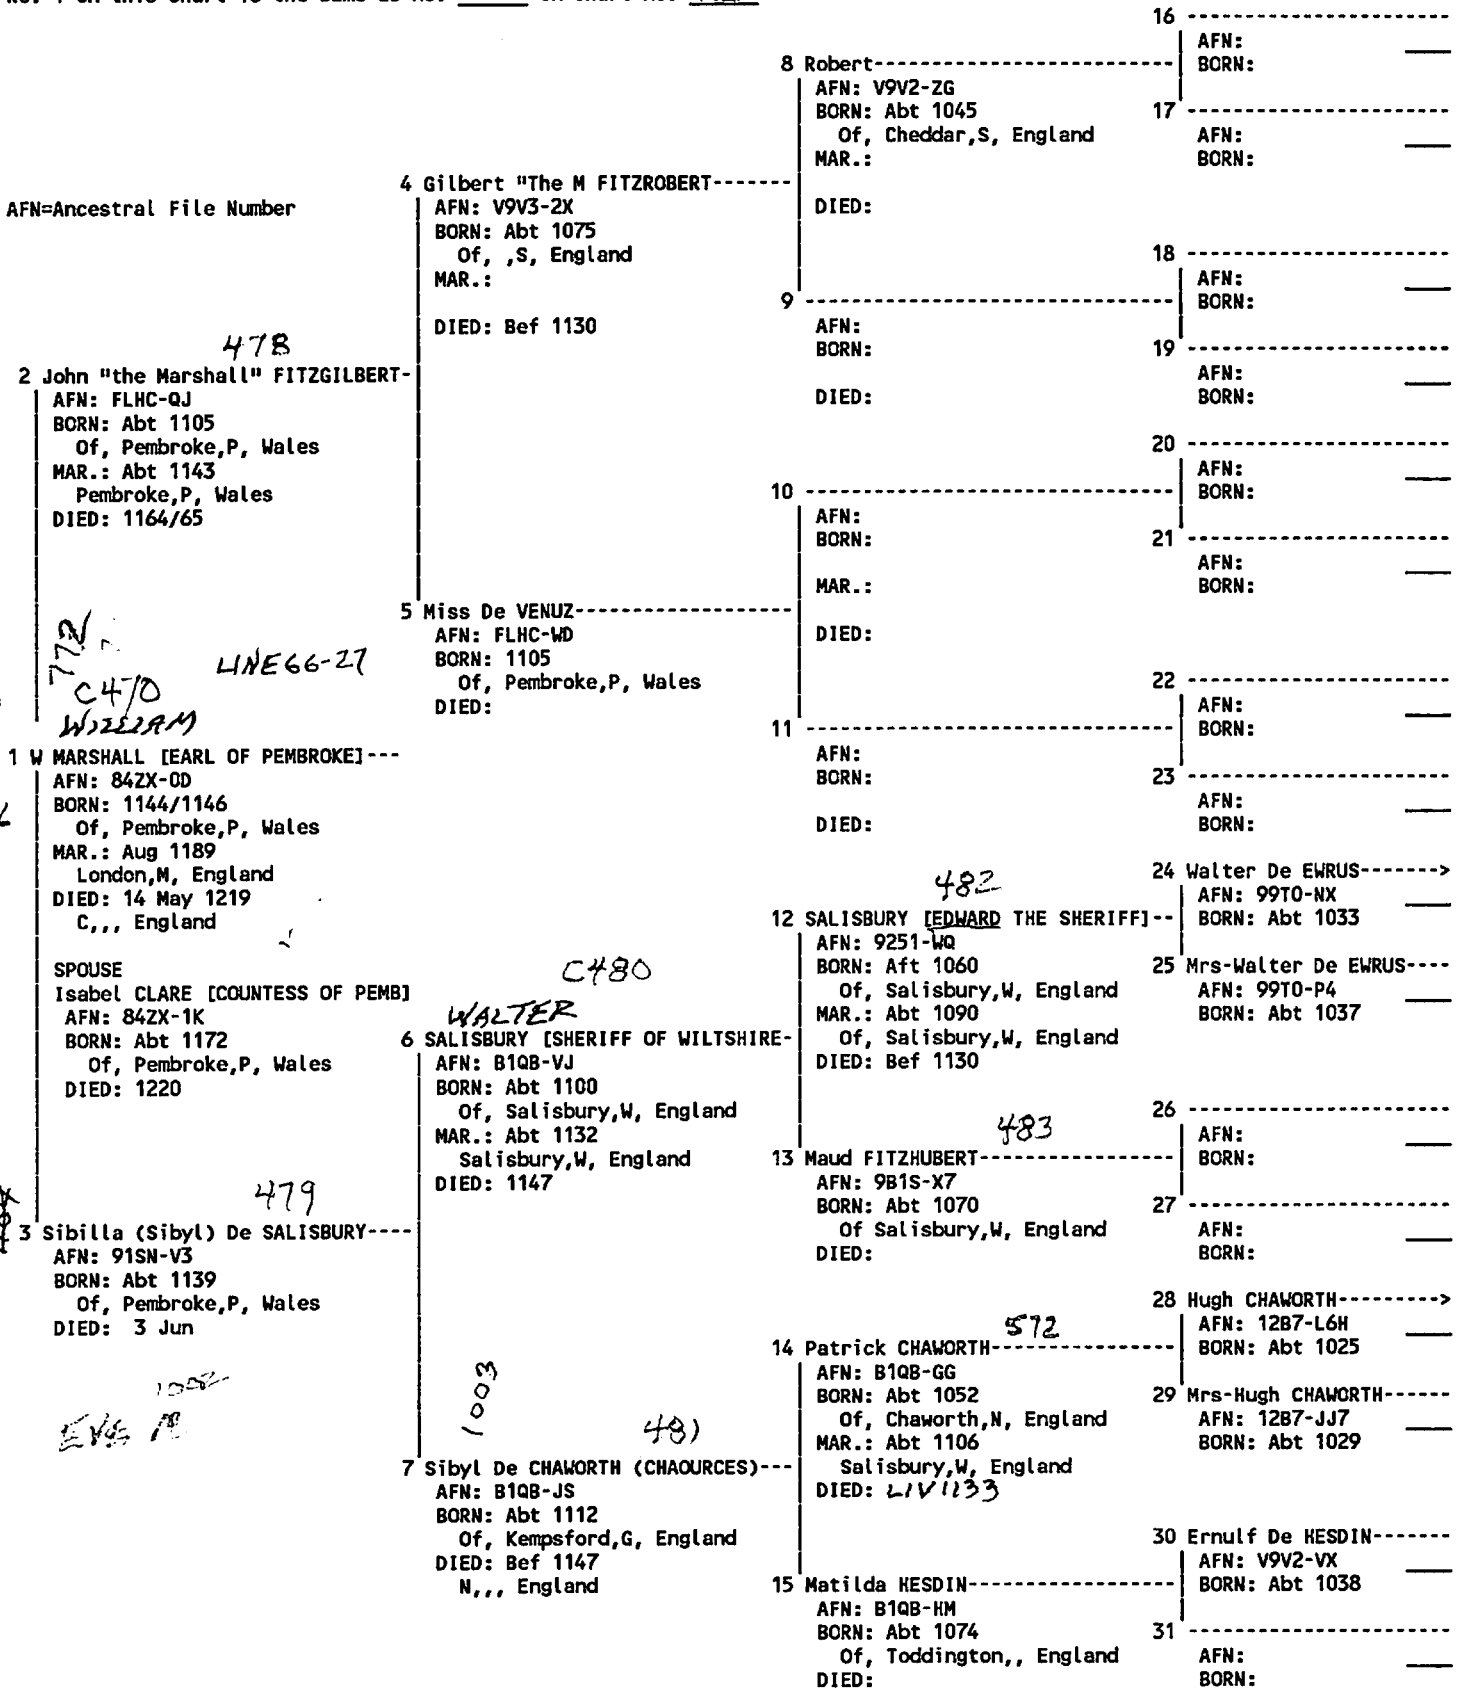

No. 1 on this chart is the same as no. 22 on chart no. 193