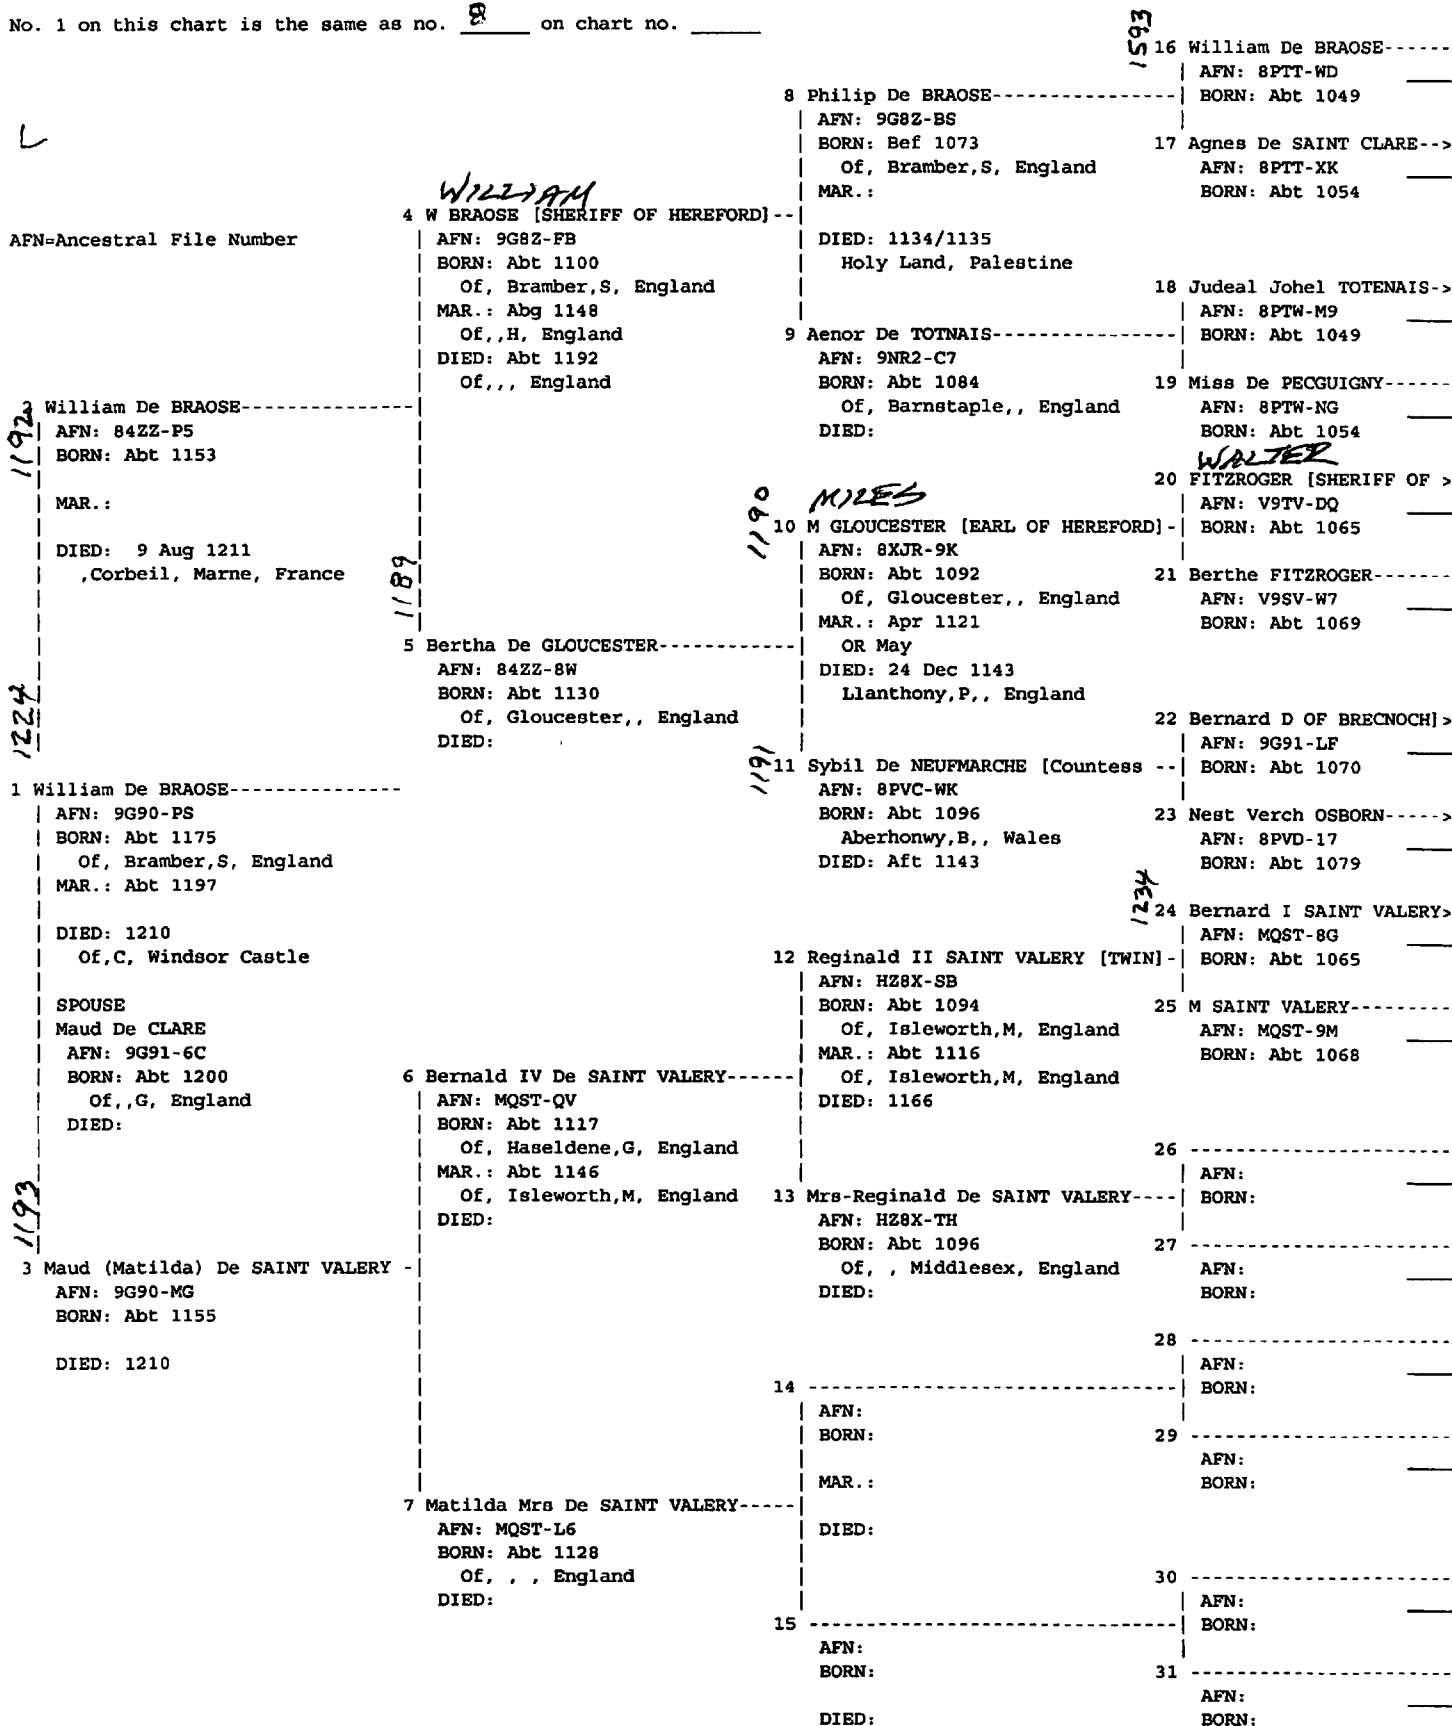

7 Agneta HOLT-----

AFN: FX2G-ZH

BORN: Abt 1280

Of Coughton,W, England

DIED:

982

TAM
1-1192

No. 1 on this chart is the same as no. 29 on chart no. _____