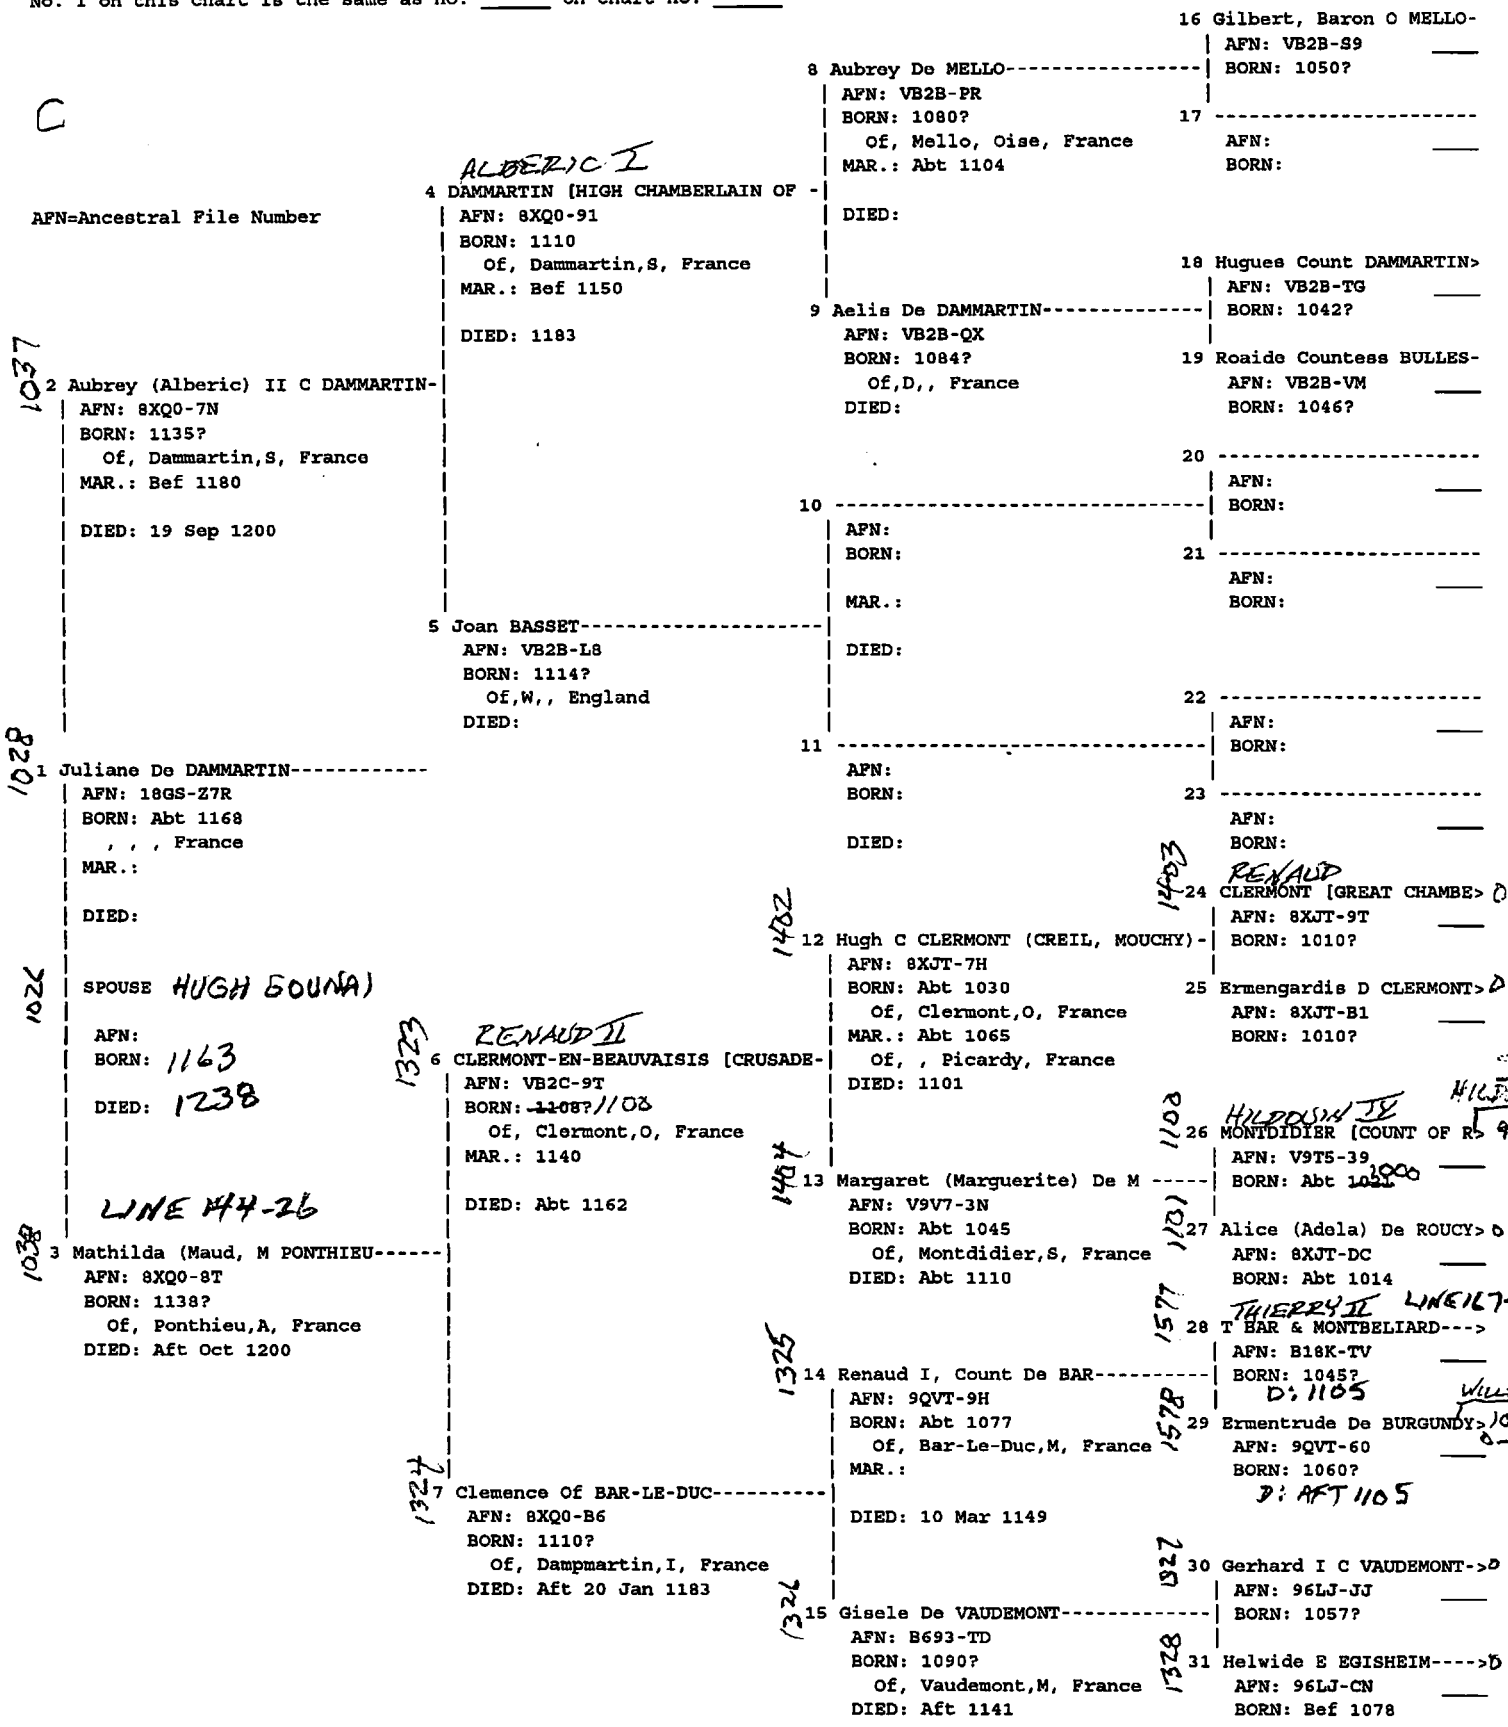

No. 1 on this chart is the same as no. _____ on chart no. _____