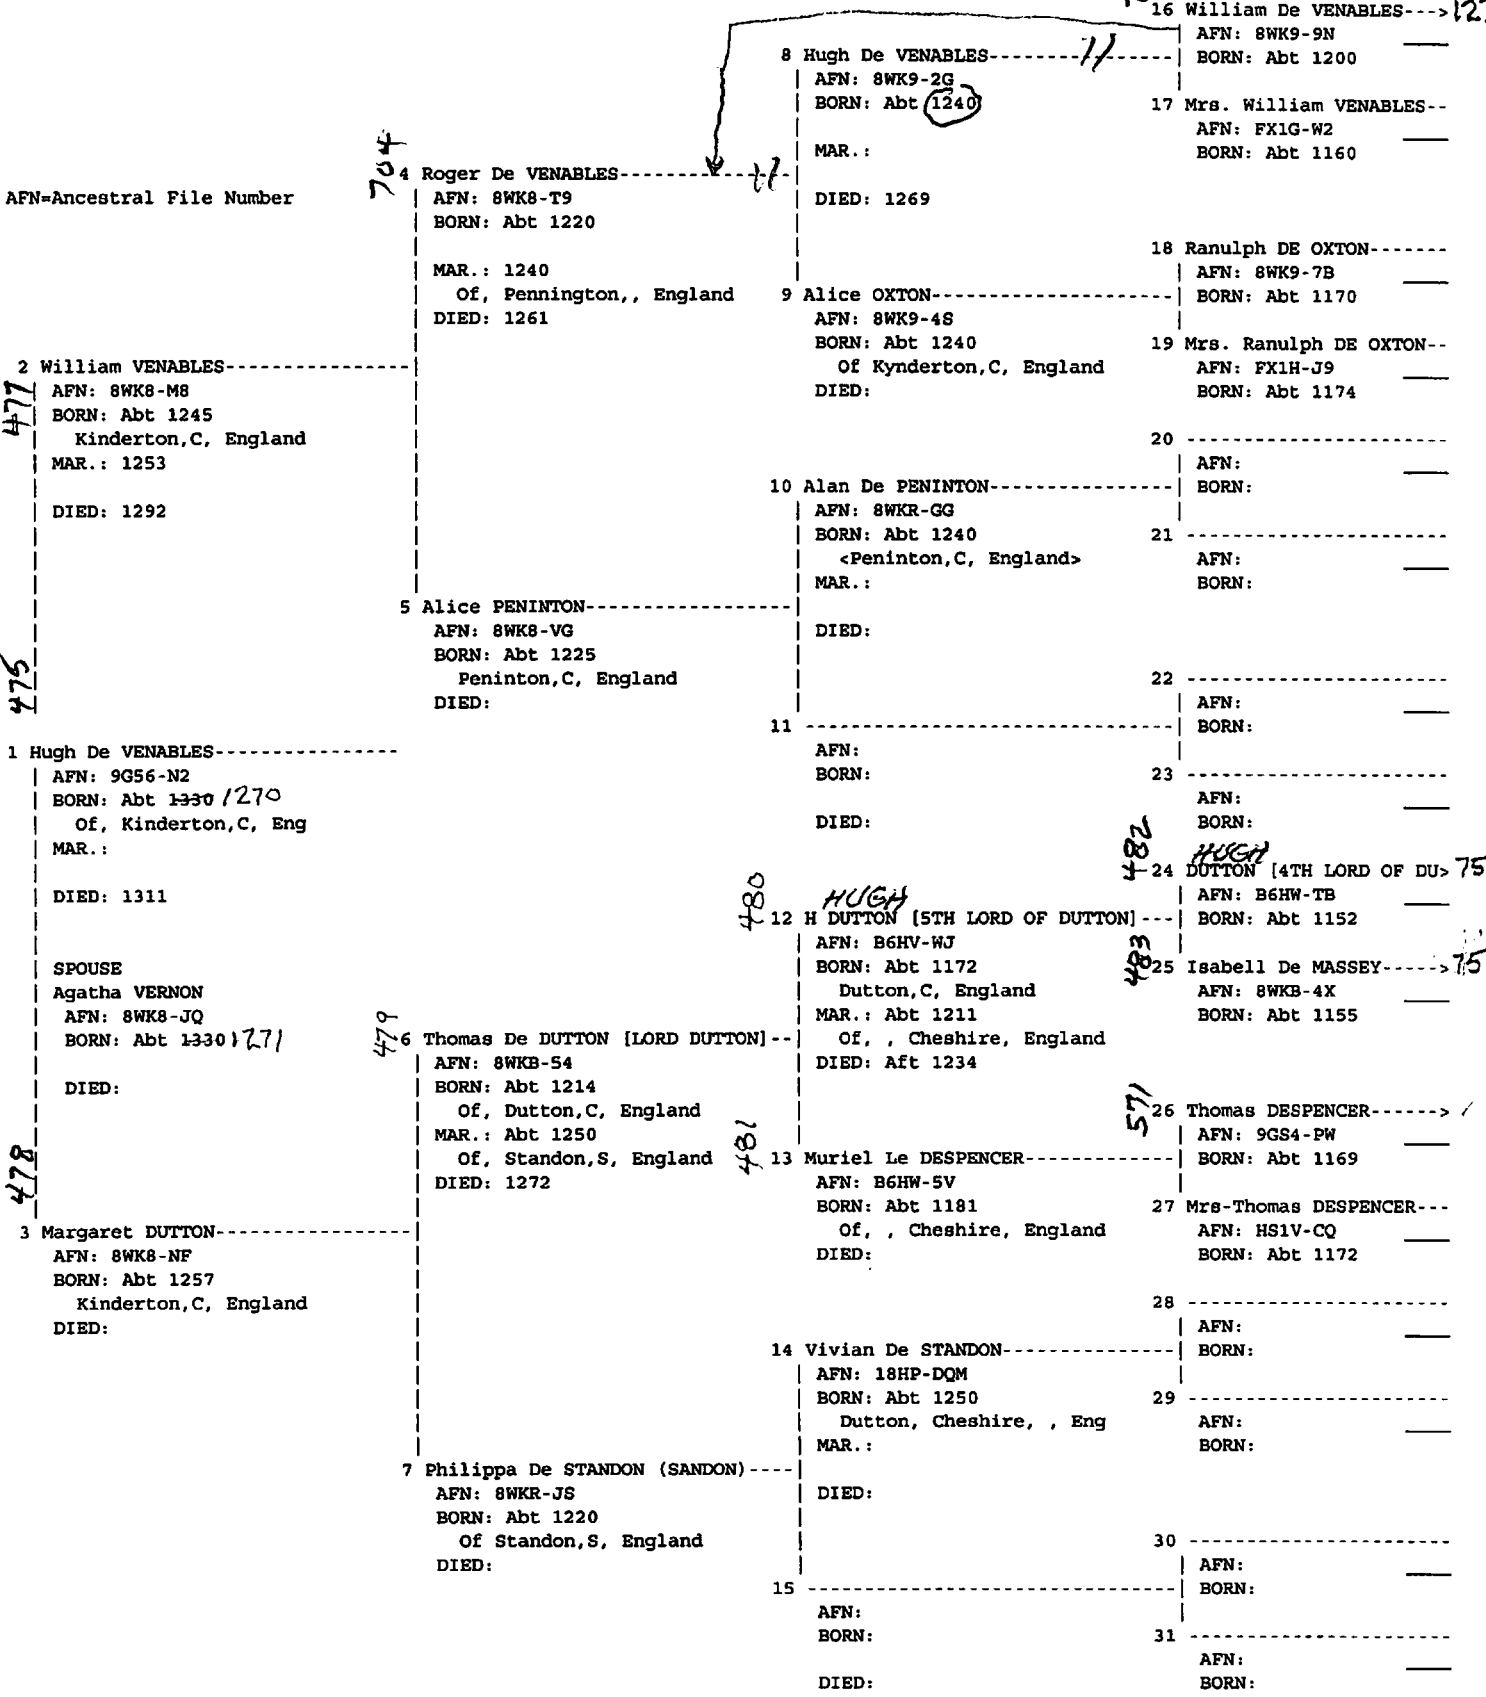

No. 1 on this chart is the same as no. 8 on chart no. 53