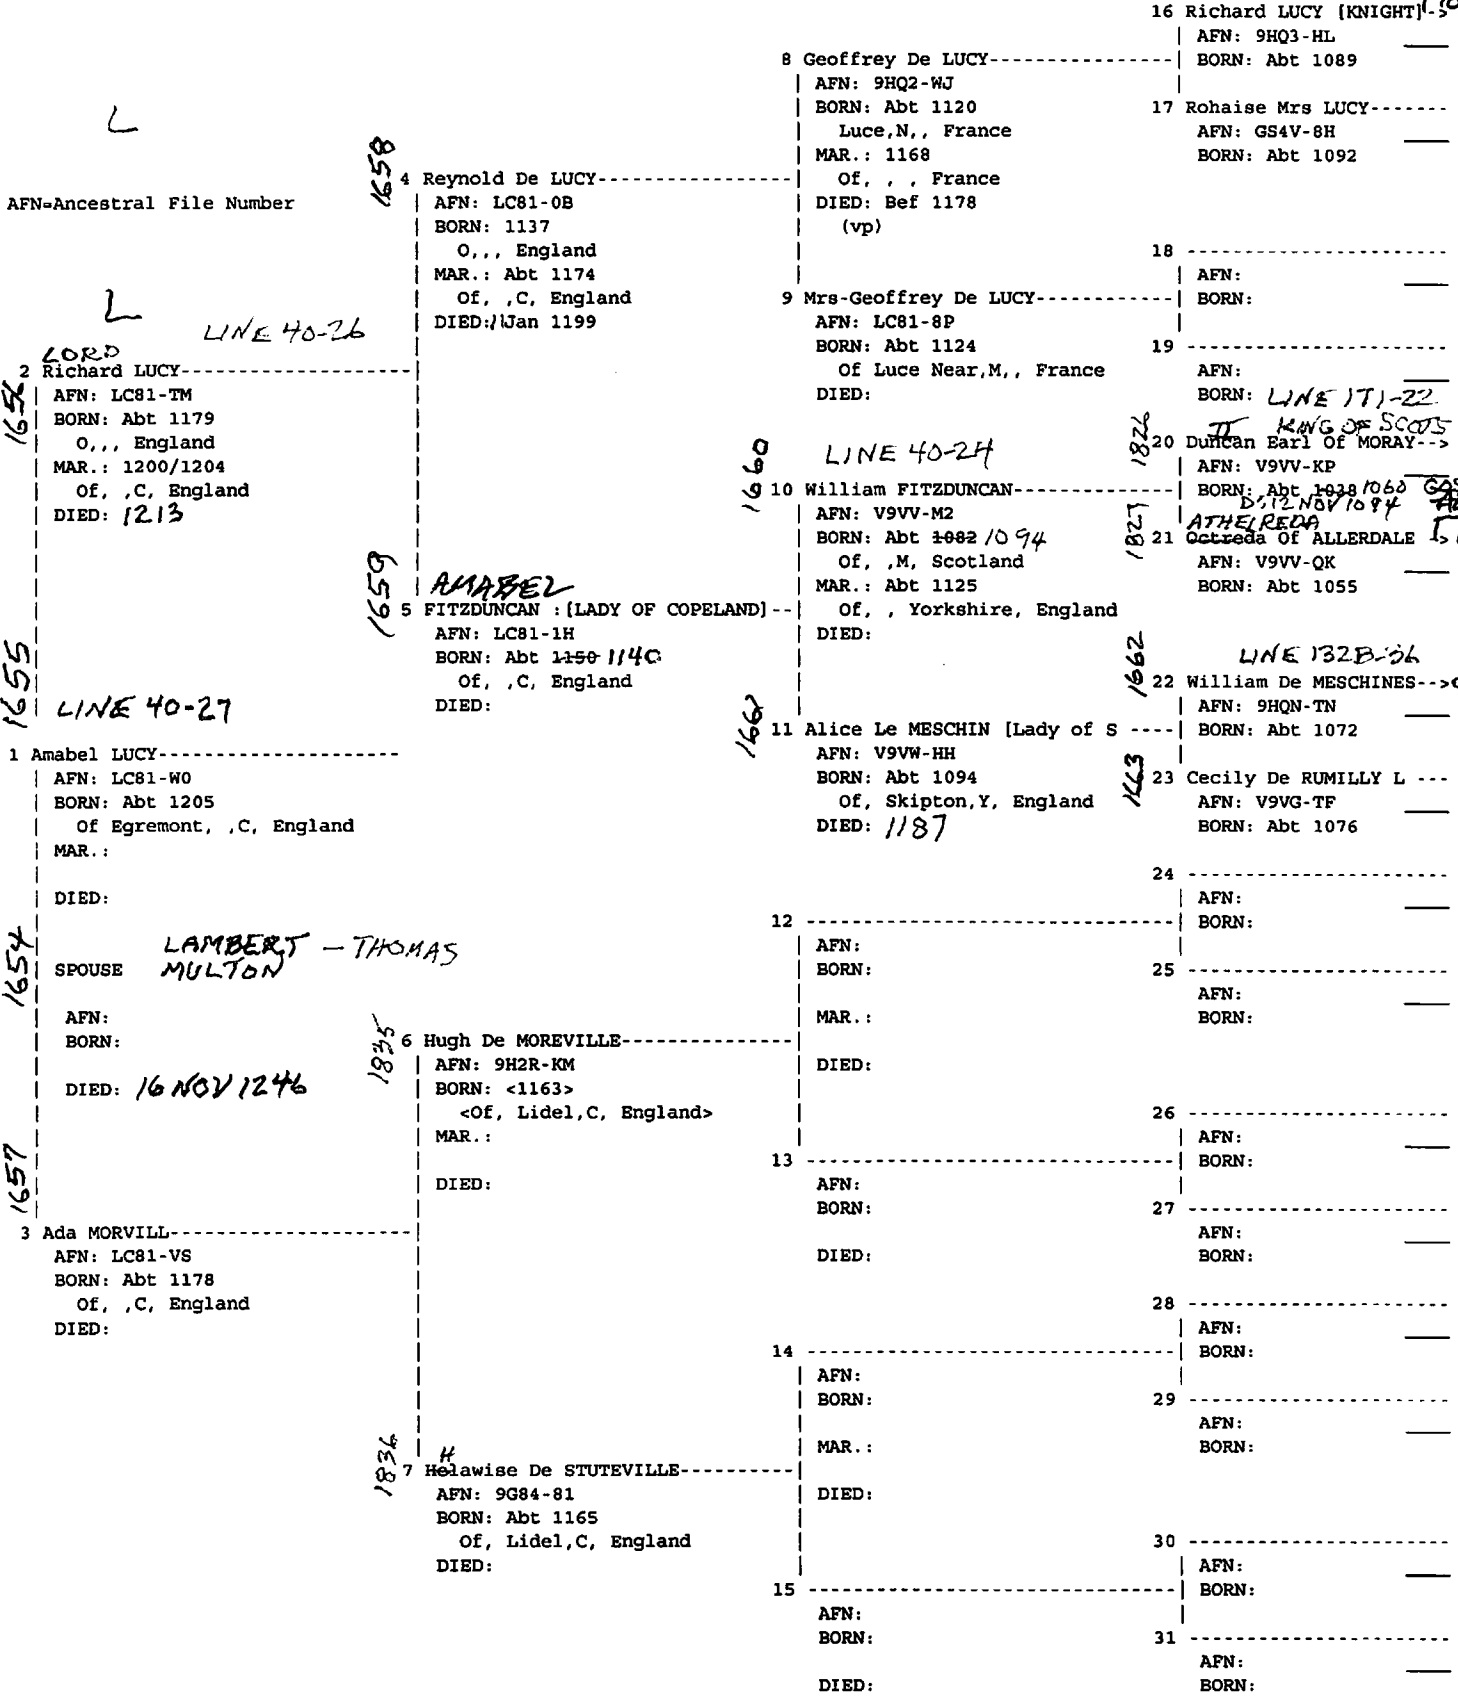

No. 1 on this chart is the same as no. _____ on chart no. _____

ADRIAN
1002

AFN=Ancestral File Number

No. 1 on this chart is the same as no. 7 on chart no. 98

AFN=Ancestral File Number

1548 **ELEANOR**
1387
M. **TOM MONTAGU**