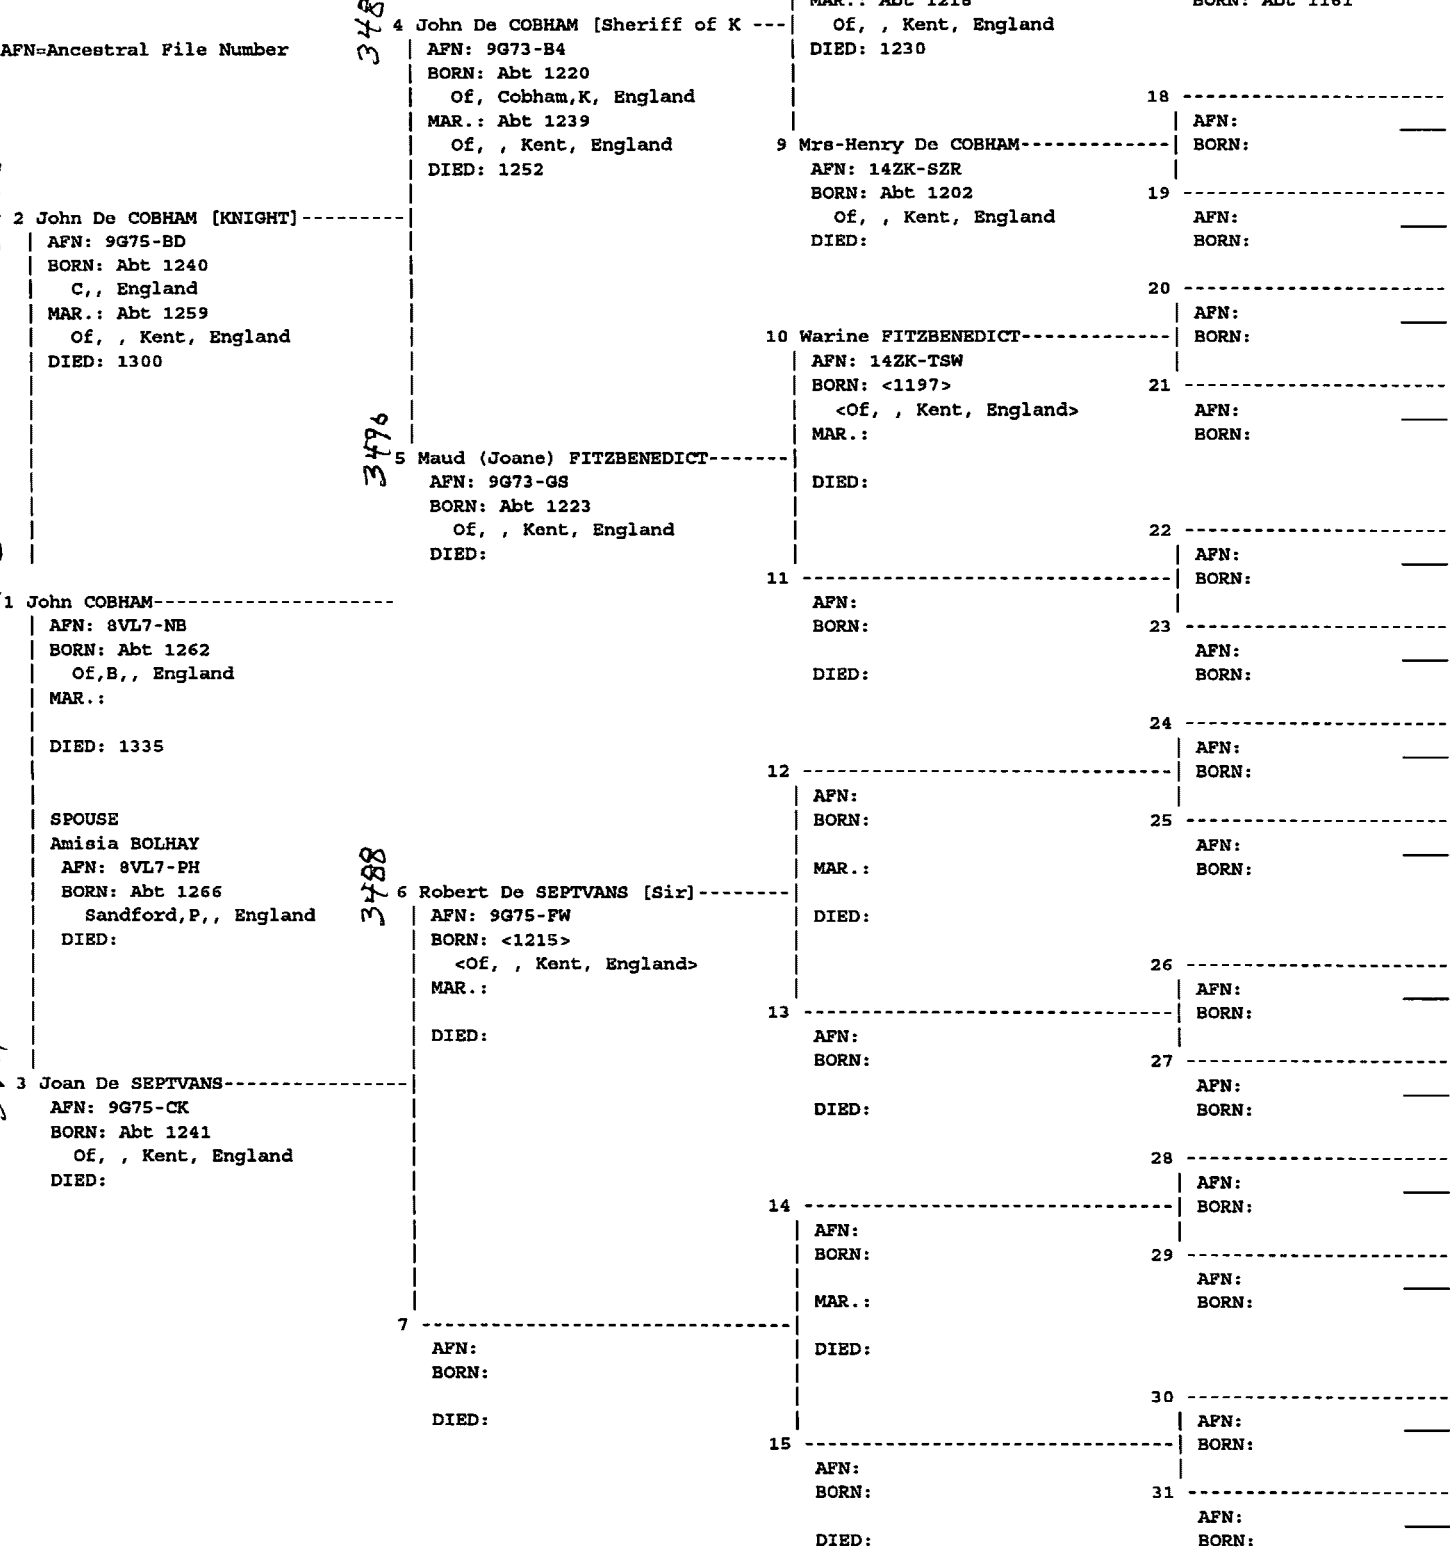

No. 1 on this chart is the same as no. _____ on chart no. _____

3492

SERIS

AFN=Ancestral File Number

3486

3486

3487

3489

3496

3488

3495

L