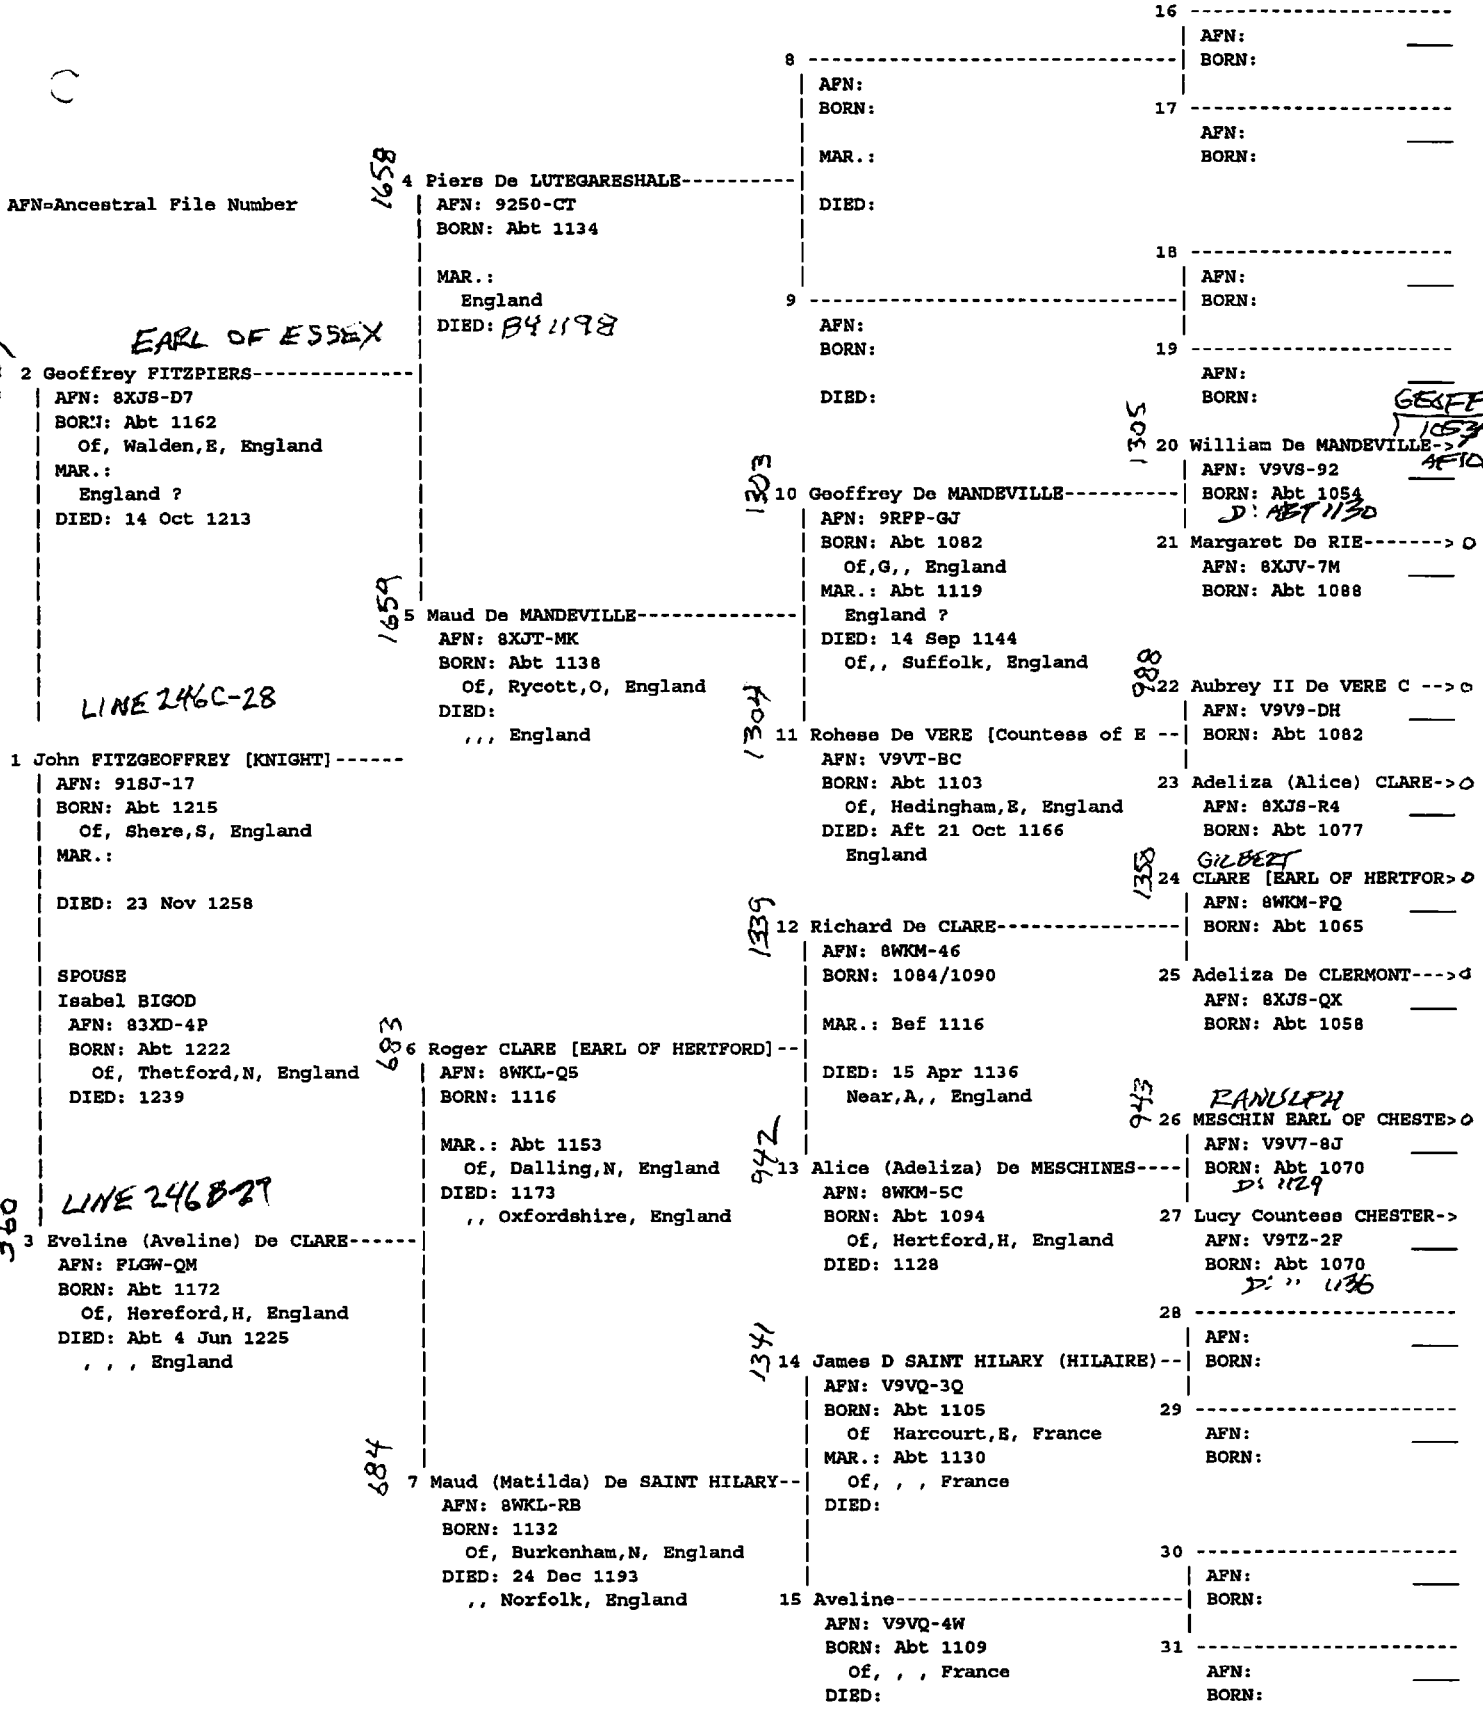

EARL OF ESSEX

LINE 246C-28

LINE 246B-27

360

No. 1 on this chart is the same as no. _____ on chart no. _____

AFN=Ancestral File Number

1907

927