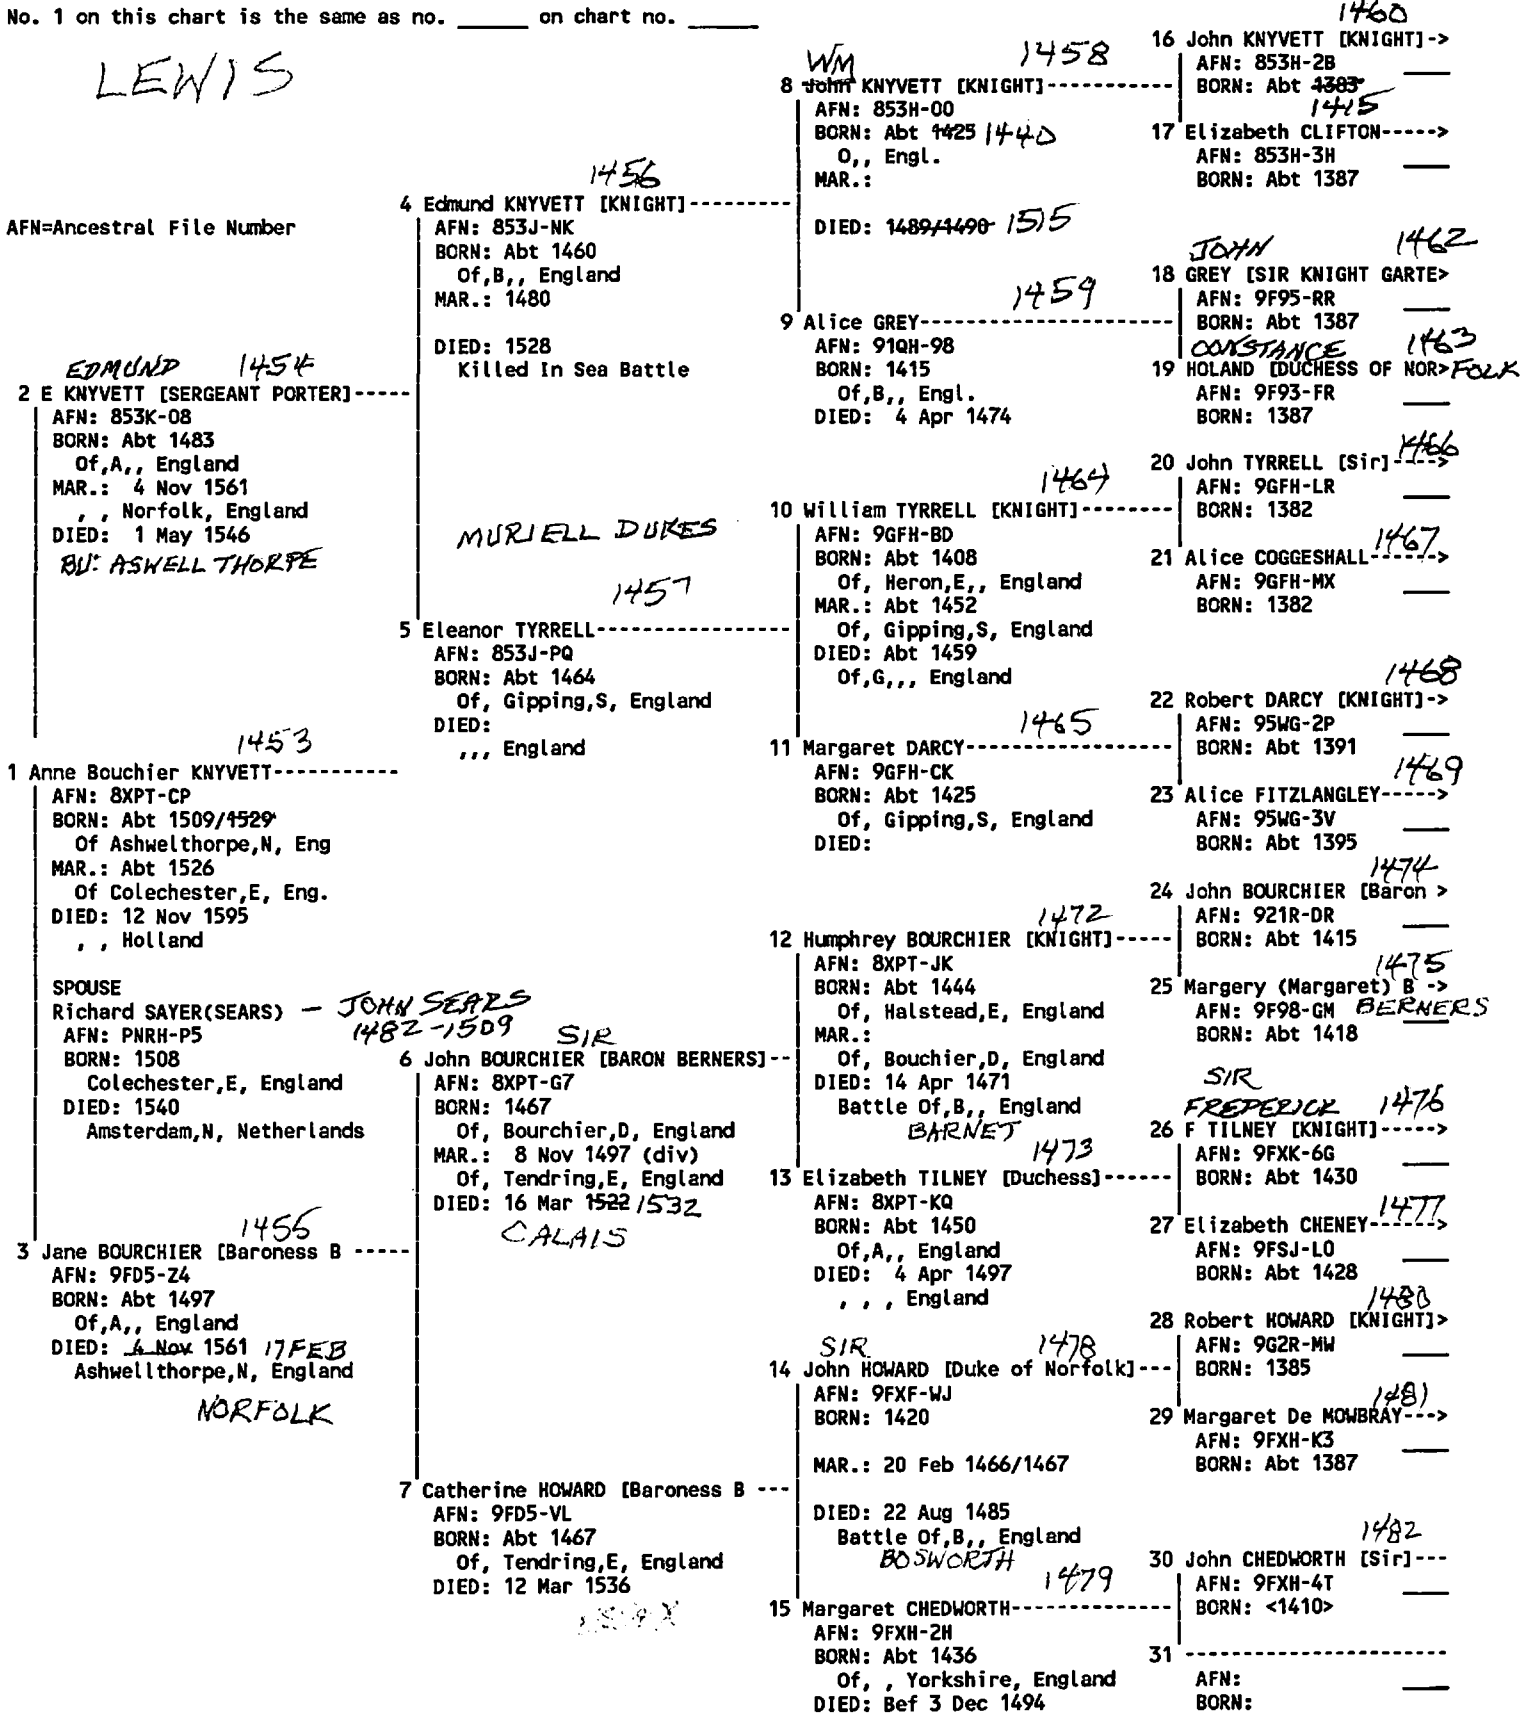

No. 1 on this chart is the same as no. _____ on chart no. _____

LEWIS

AFN=Ancestral File Number