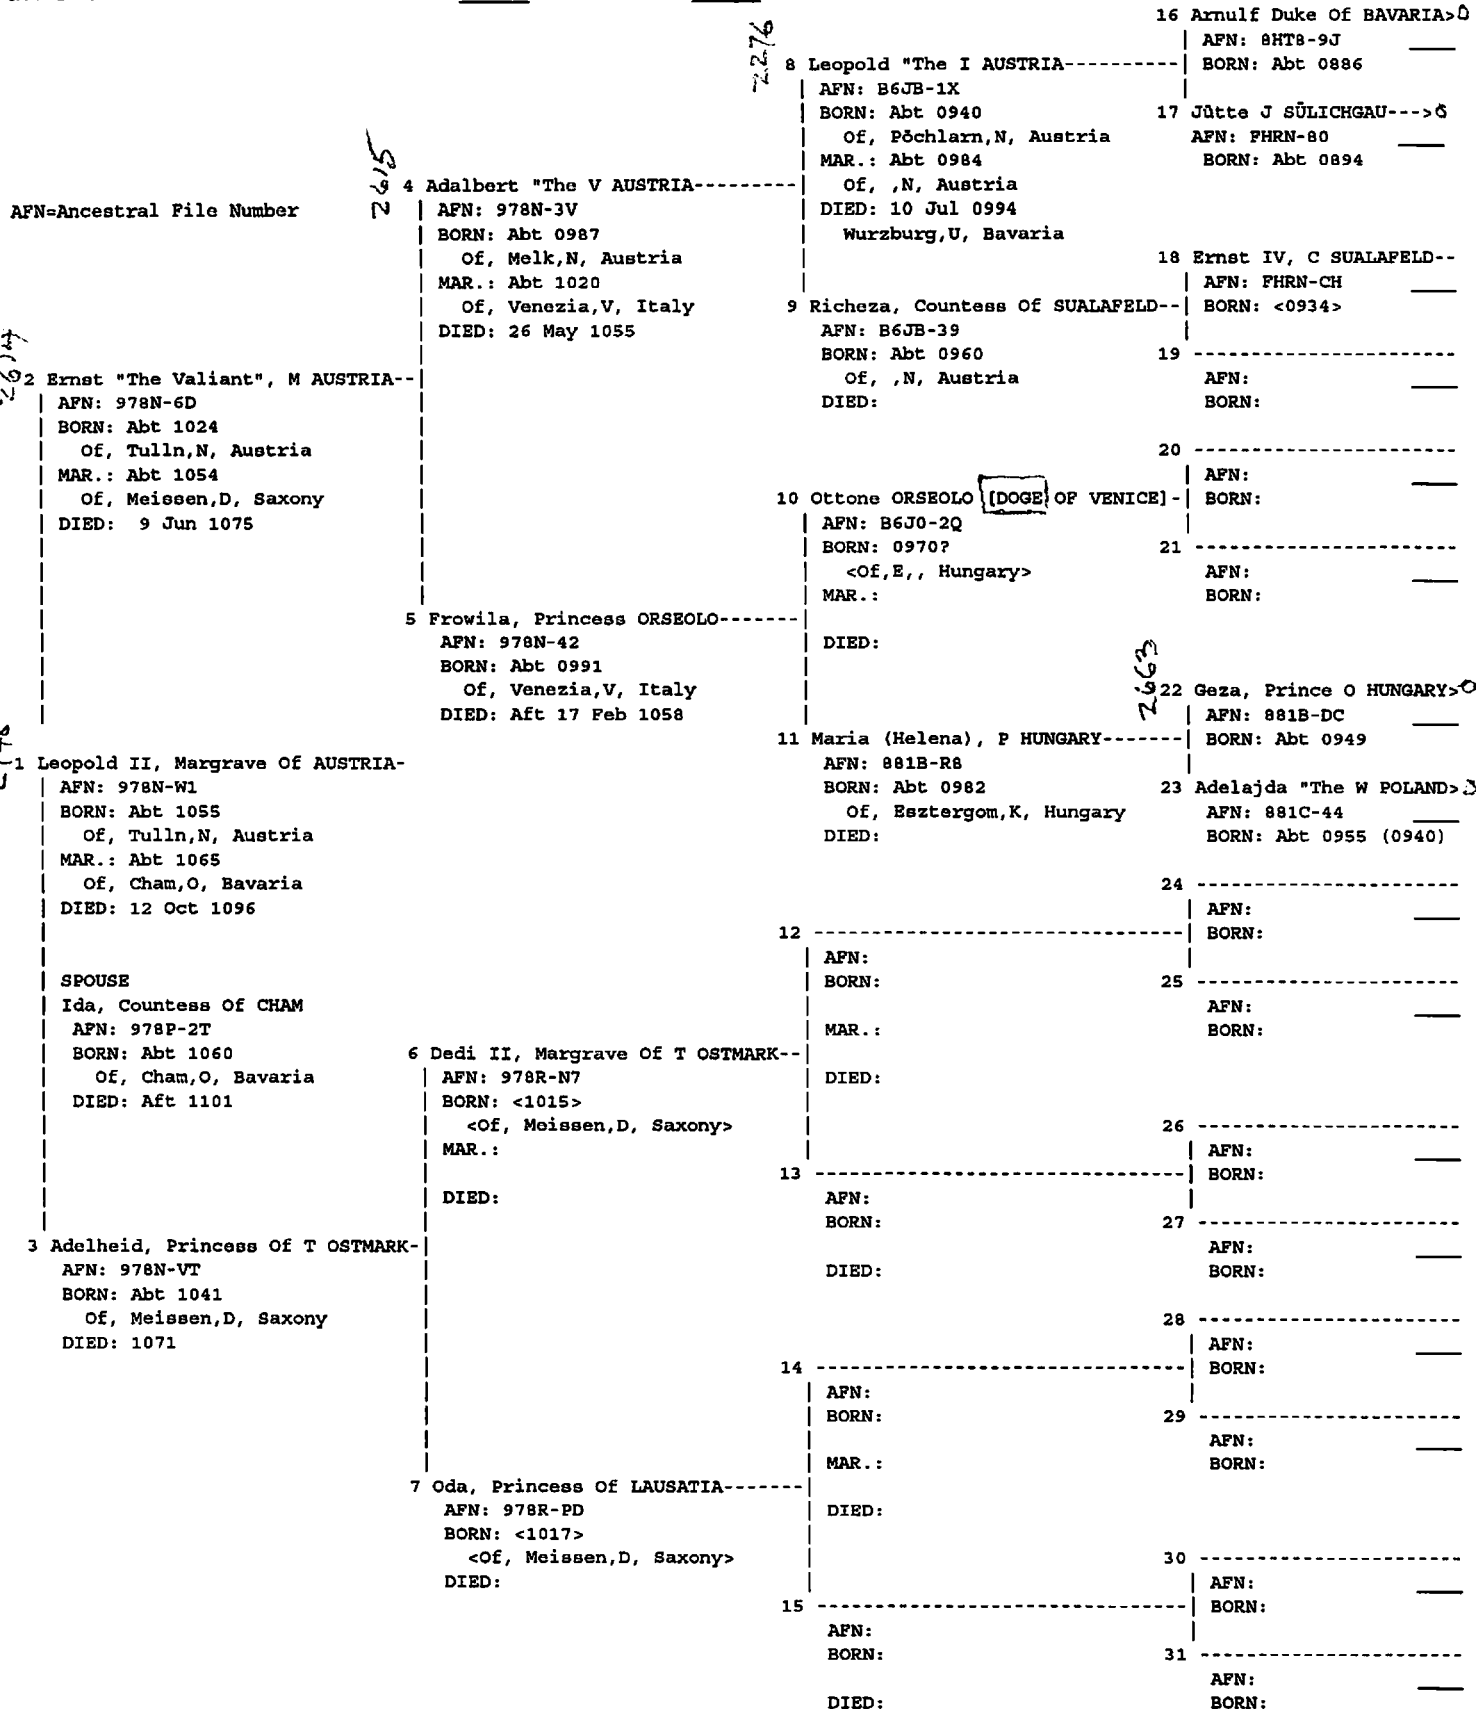

No. 1 on this chart is the same as no. _____ on chart no. _____