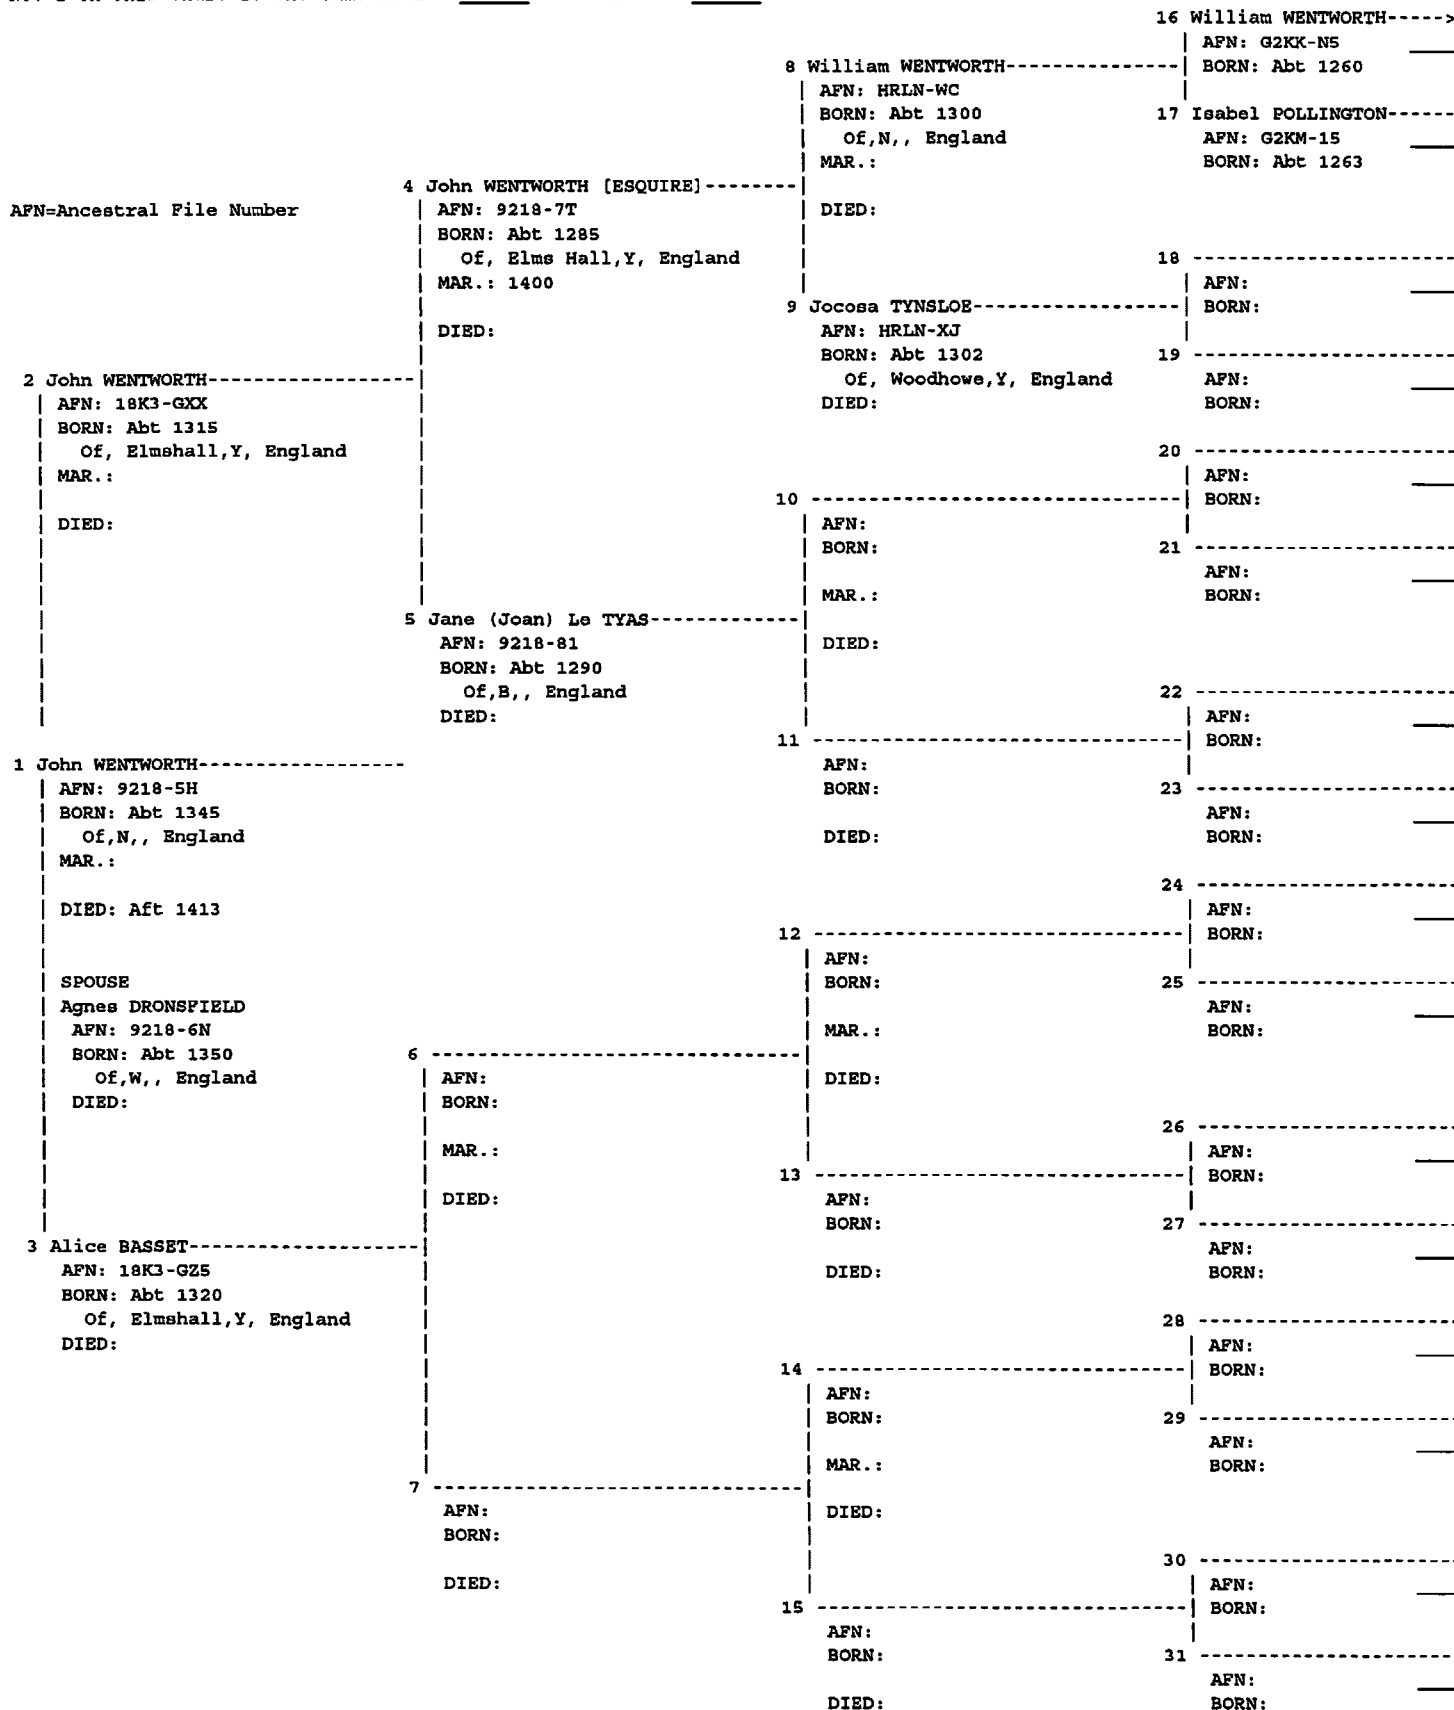

ISABEL
31 CLARE [COUNTESS OF PEM>0
AFN: 84ZX-1K
BORN: Abt 1172
D: 1226

No. 1 on this chart is the same as no. _____ on chart no. _____

254)

No. 1 on this chart is the same as no. _____ on chart no. _____