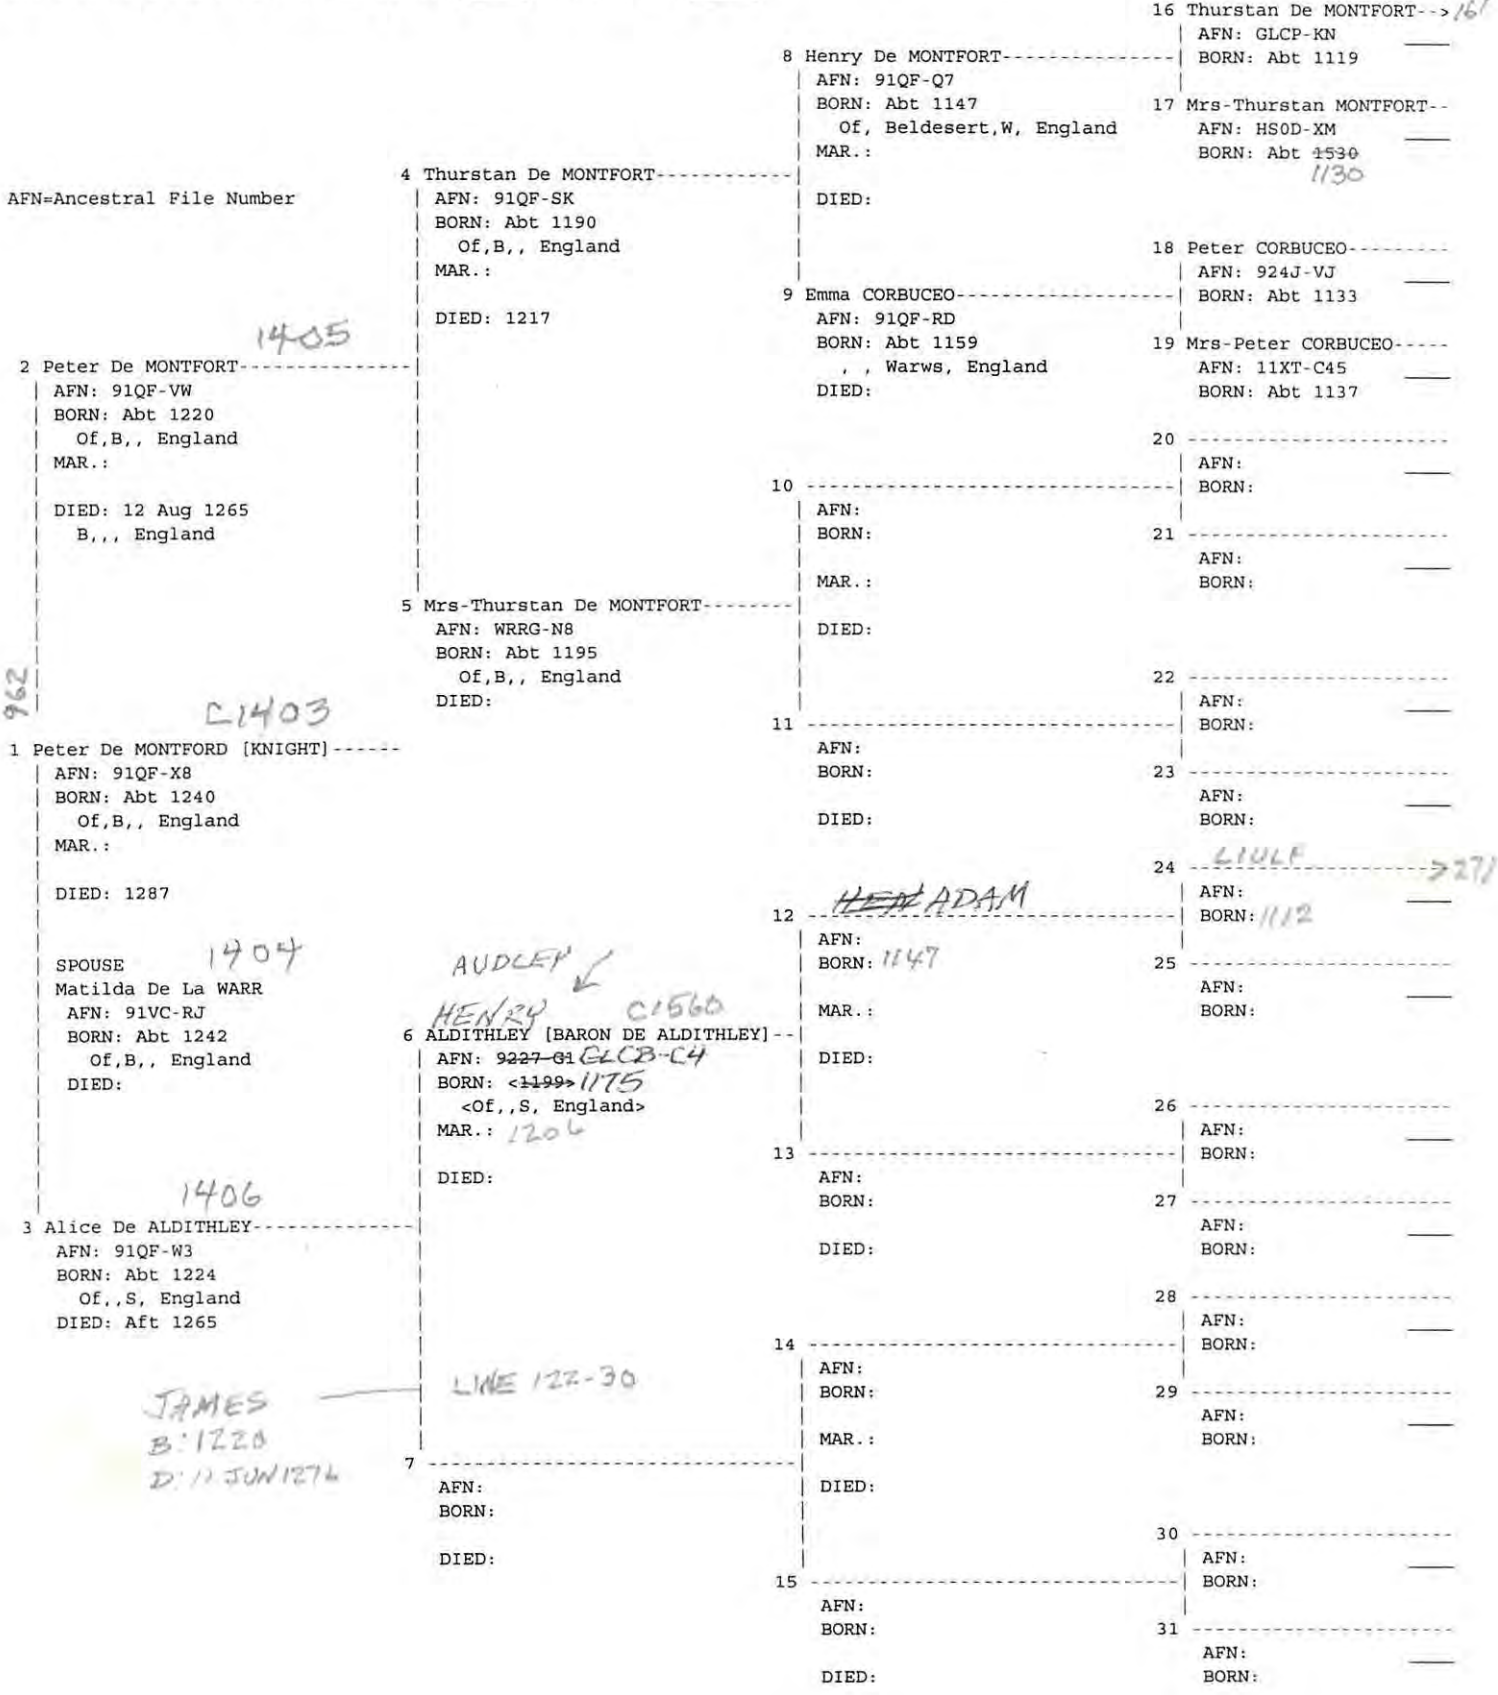

No. 1 on this chart is the same as no. 10 on chart no. 74