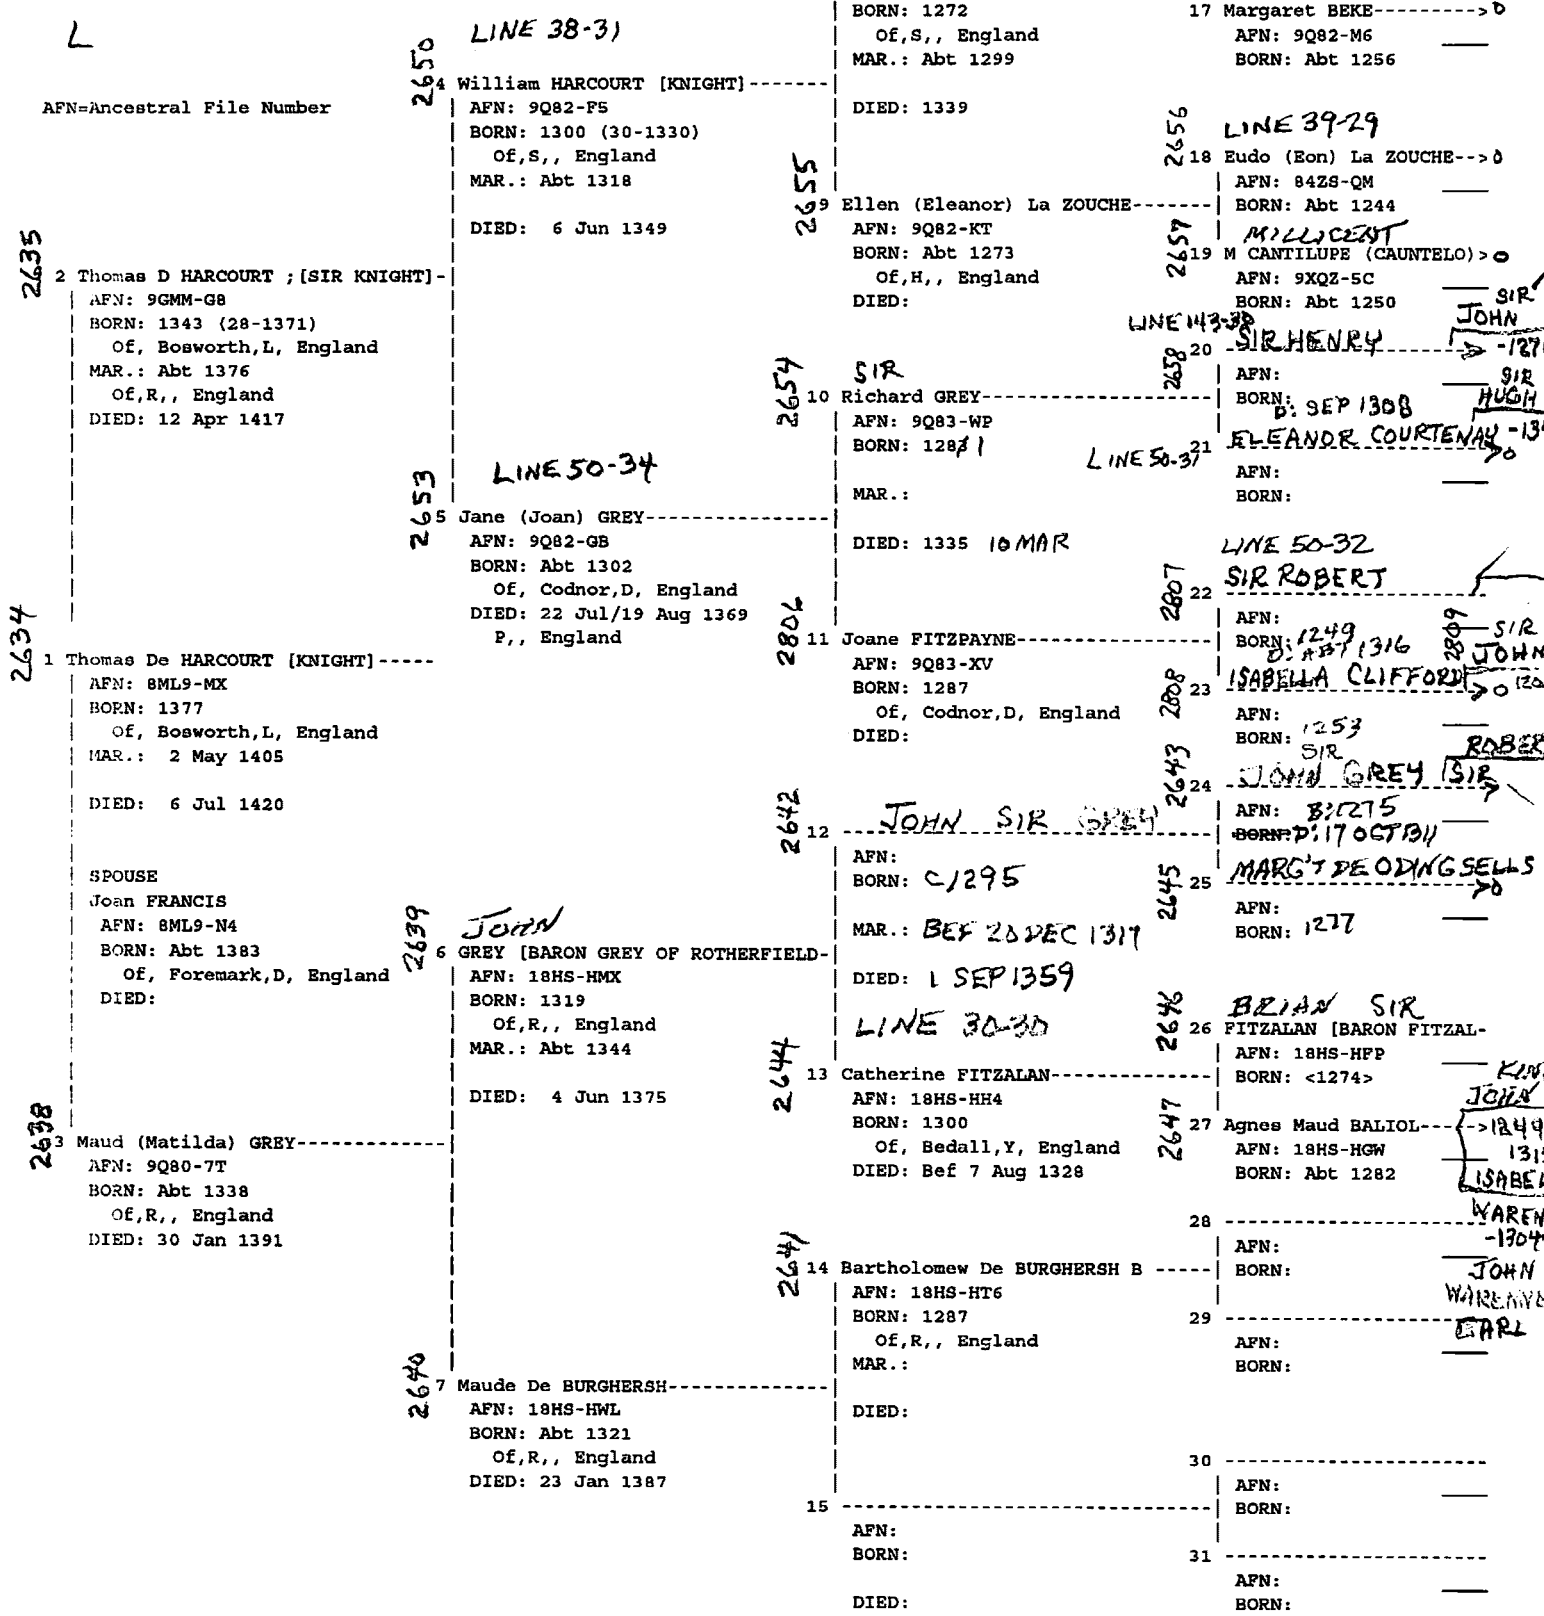

No. 1 on this chart is the same as no. _____ on chart no. _____