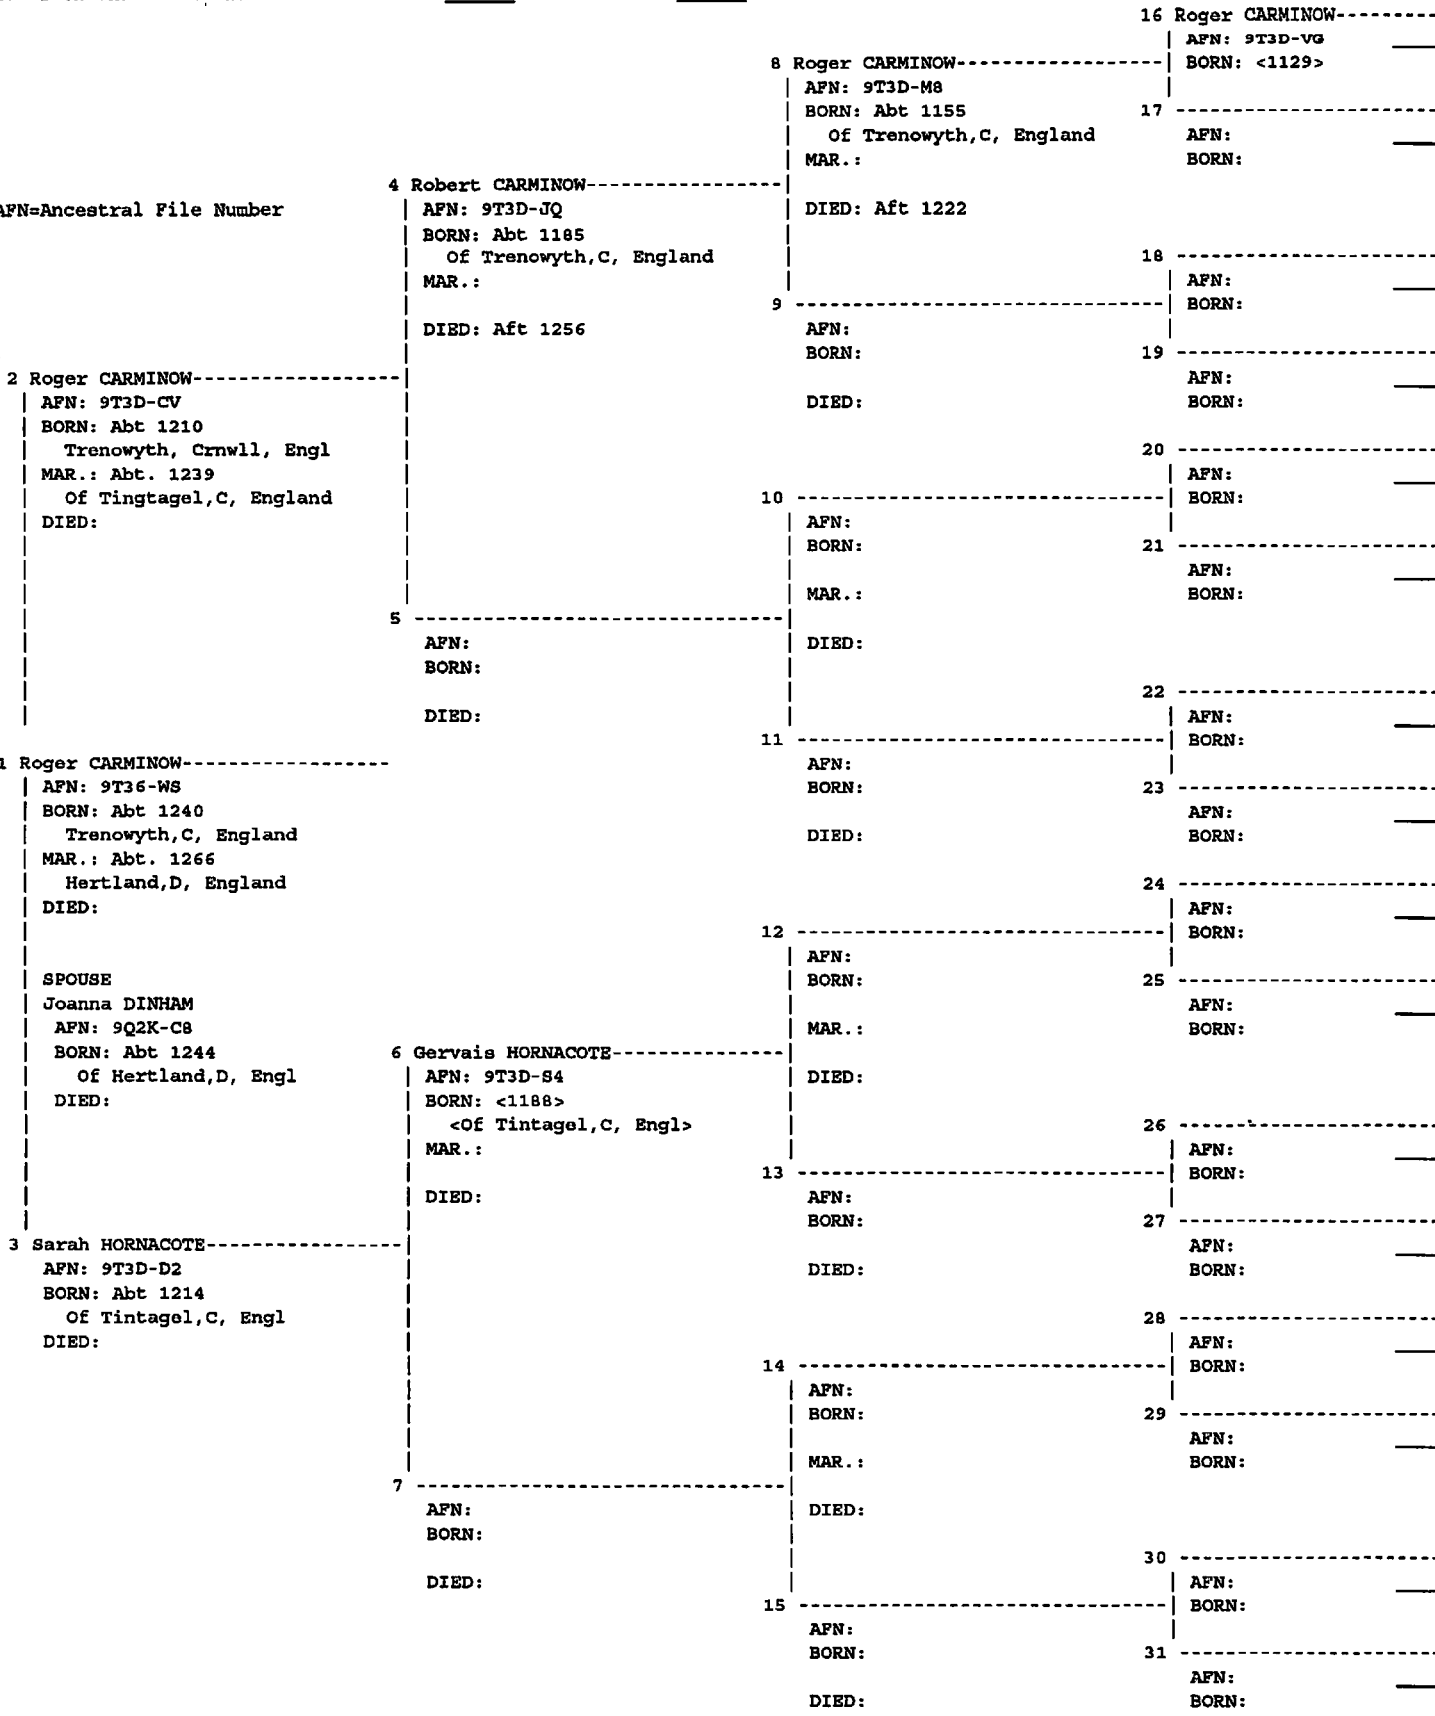

3460

3458

3461

1218

No. 1 on this chart is the same as no. _____ on chart no. _____

AFN=Ancestral File Number

3458

3457