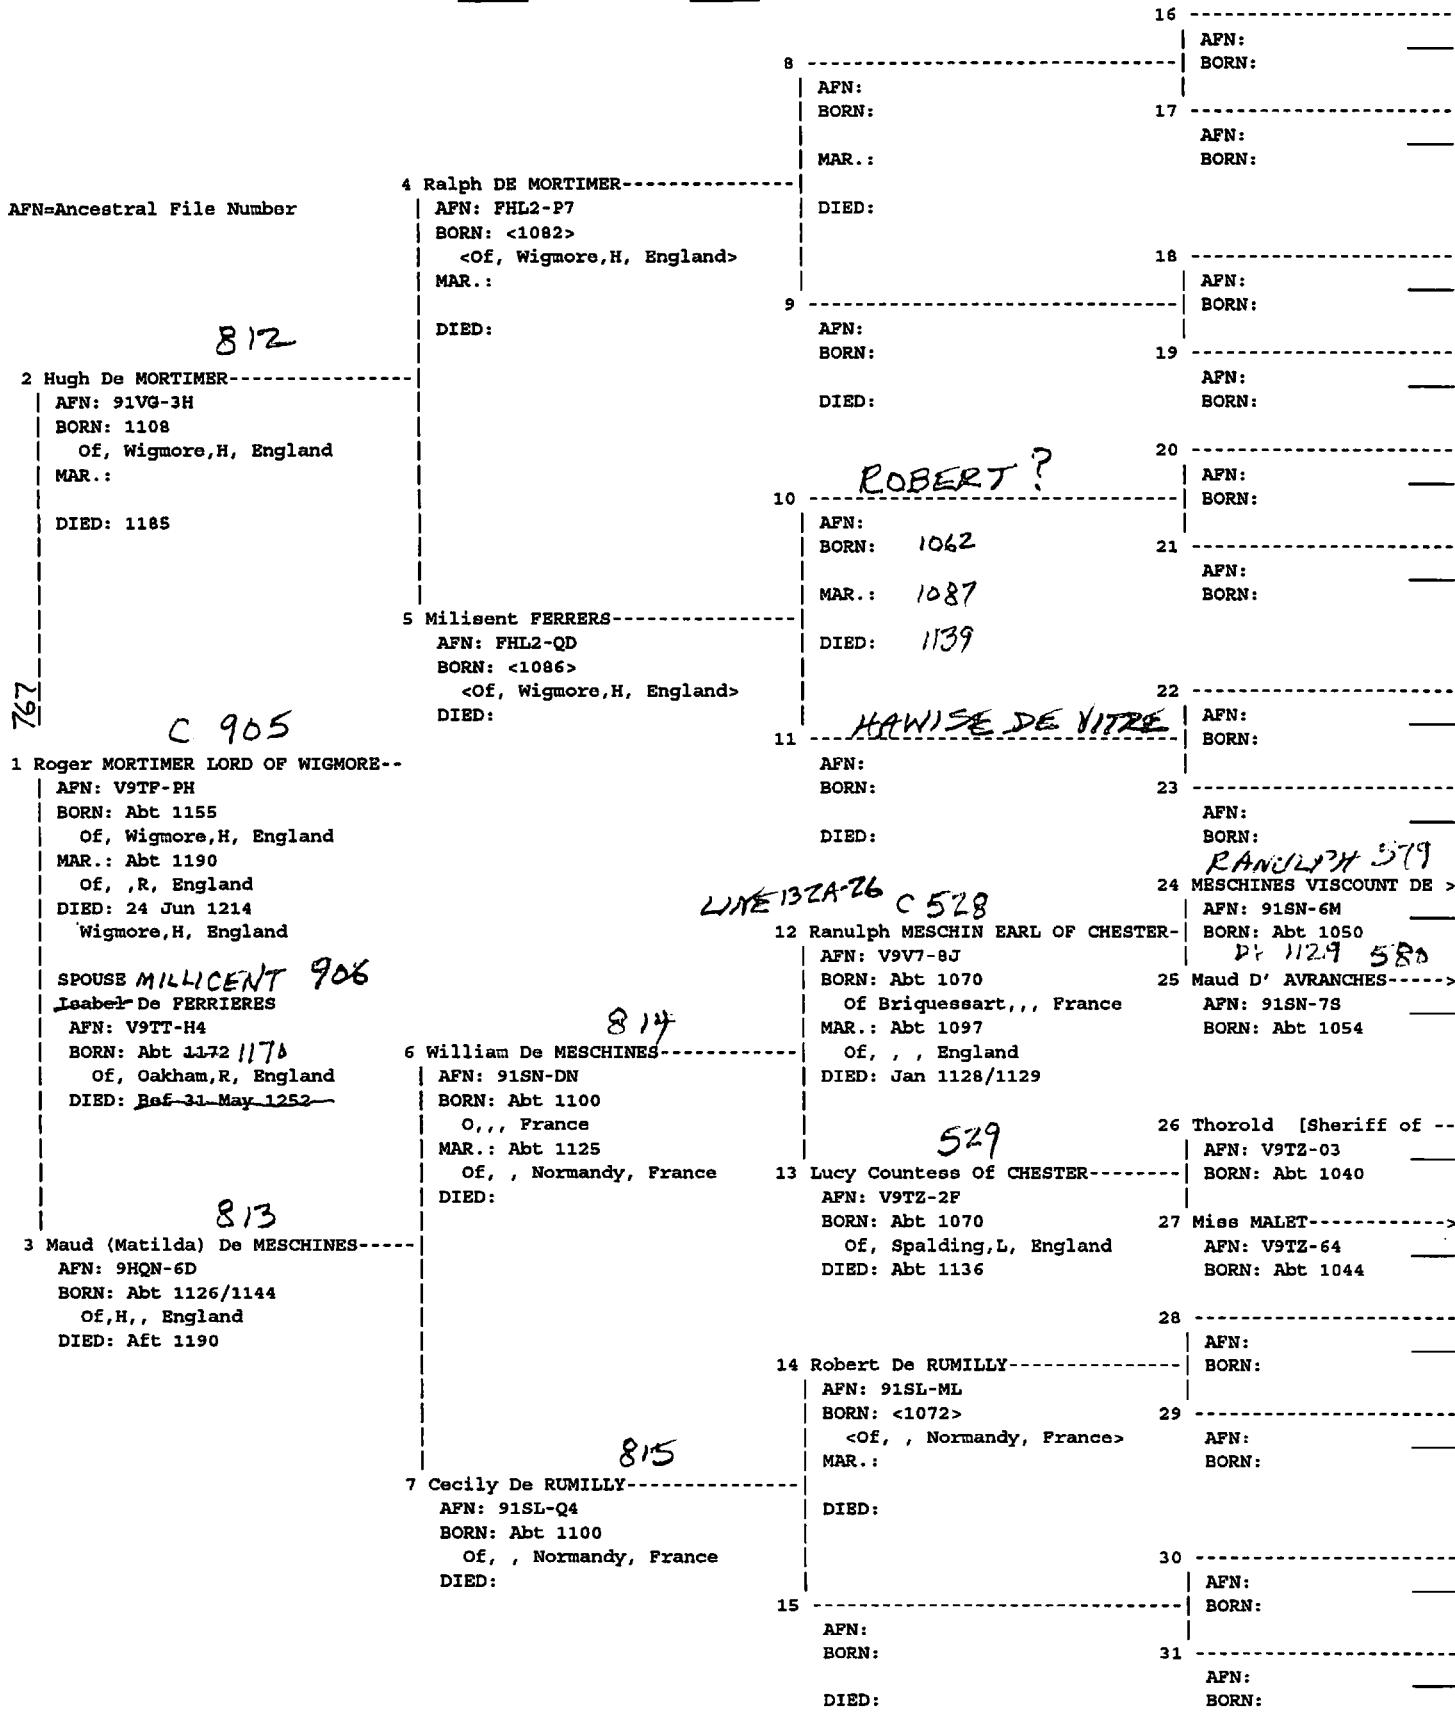

No. 1 on this chart is the same as no. 8 on chart no. 128