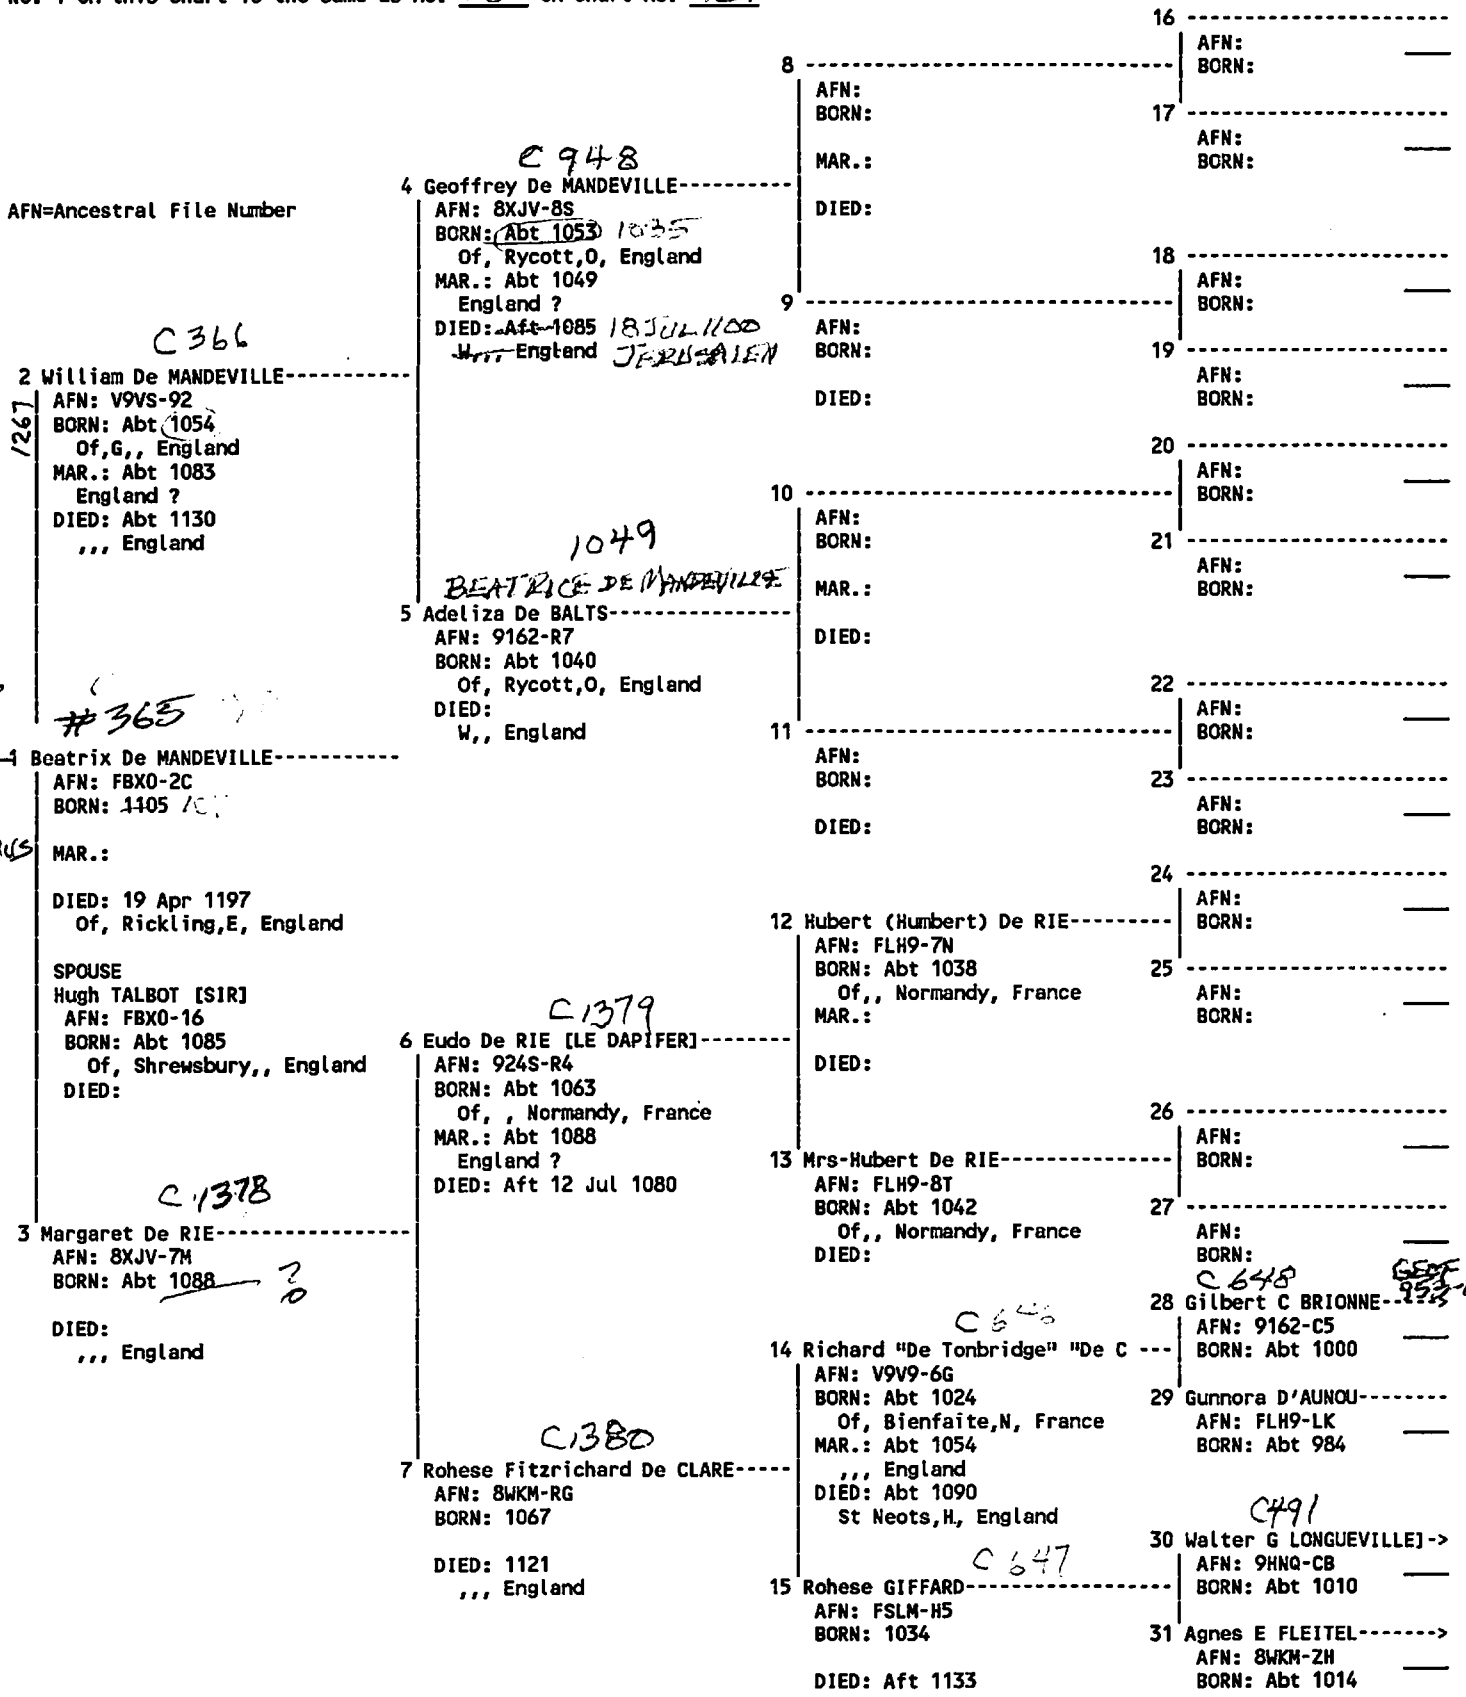

No. 1 on this chart is the same as no. 18 on chart no. 109

AFN=Ancestral File Number