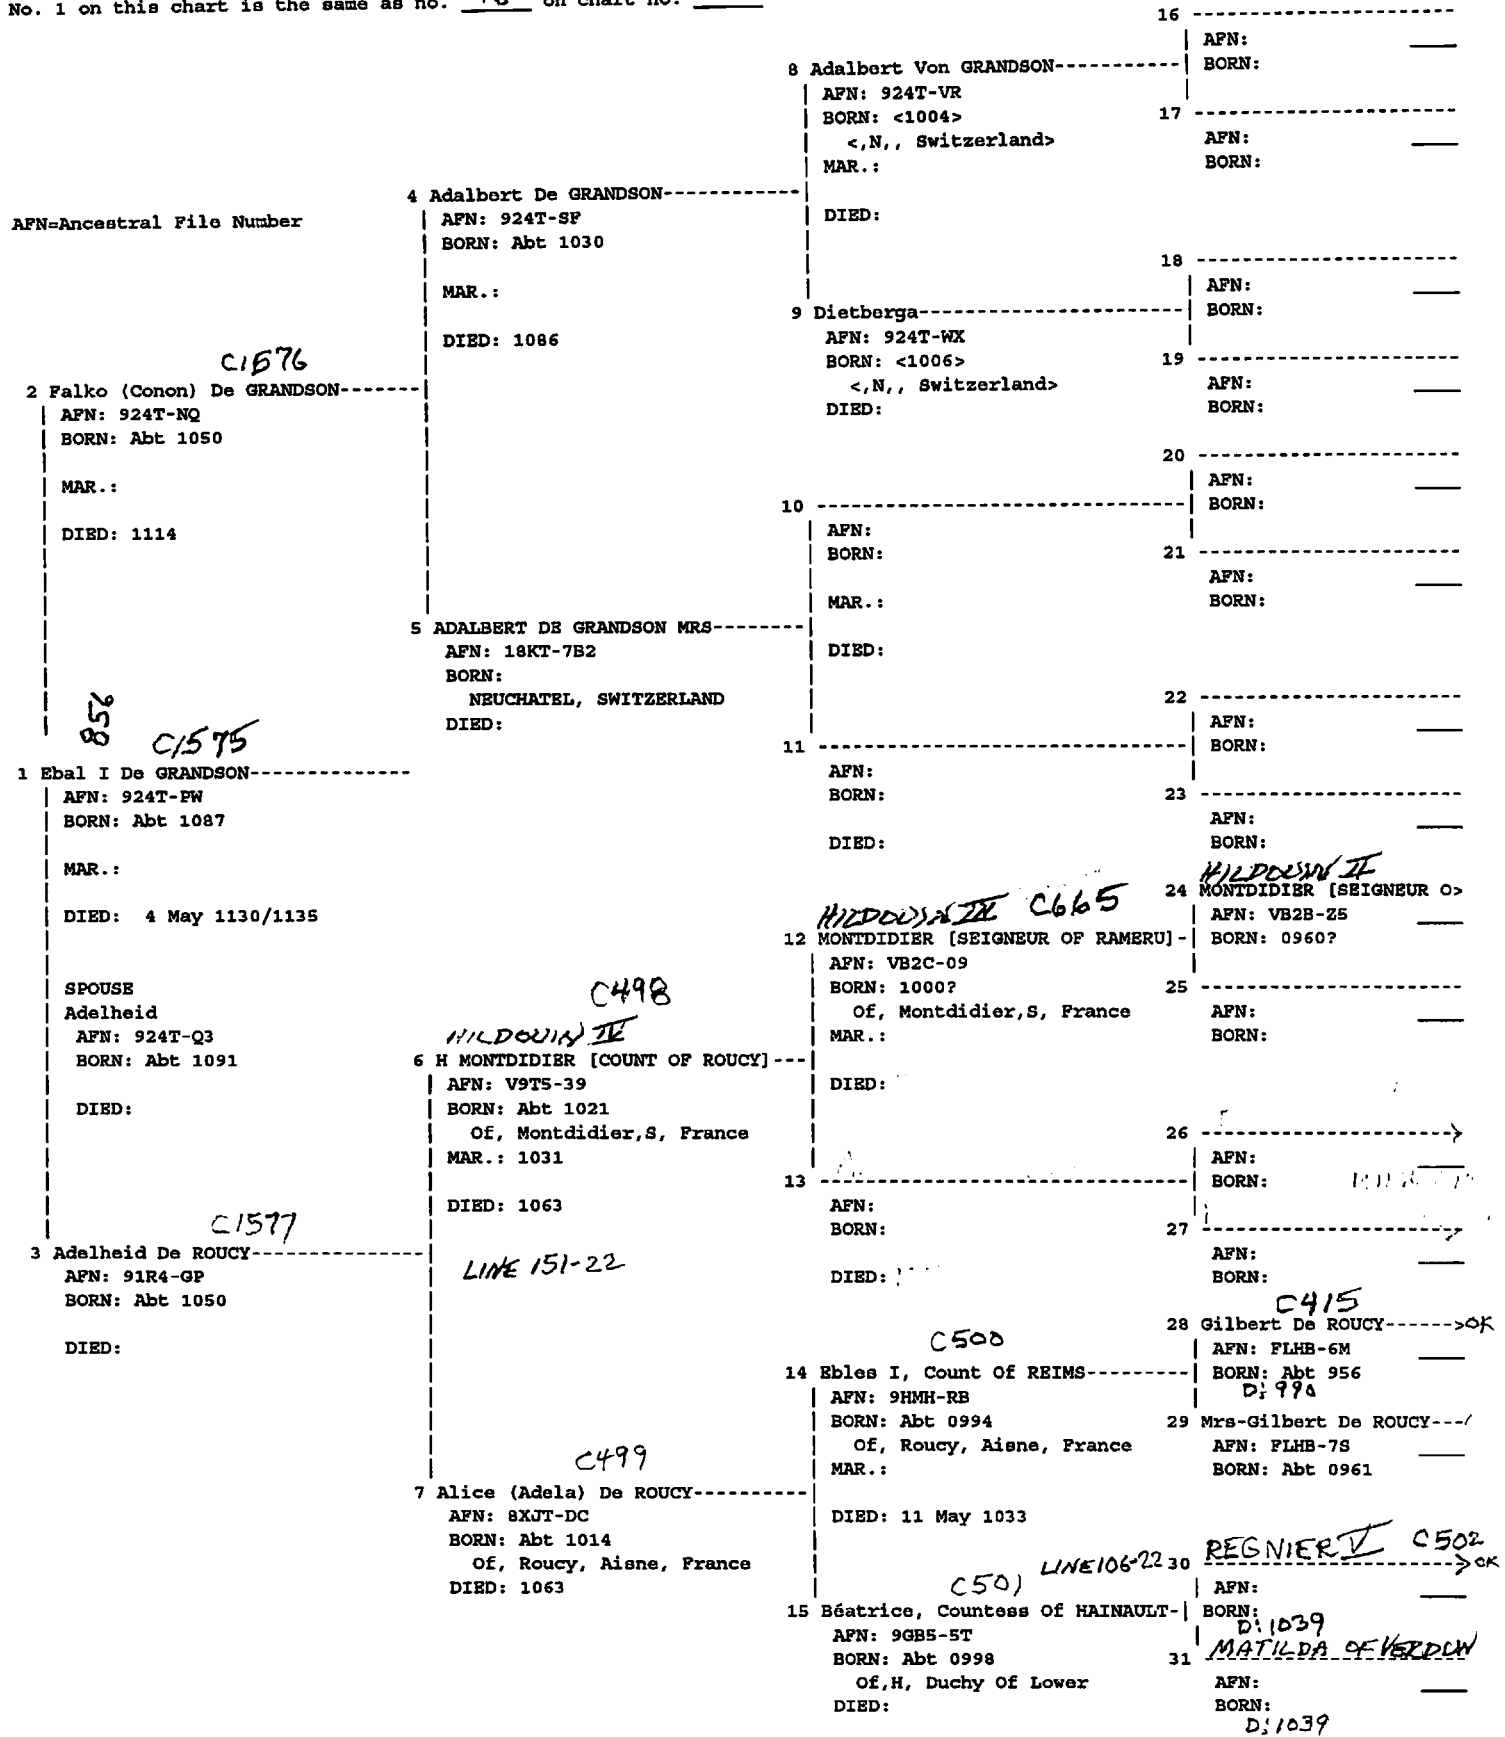

No. 1 on this chart is the same as no. 16 on chart no. 108