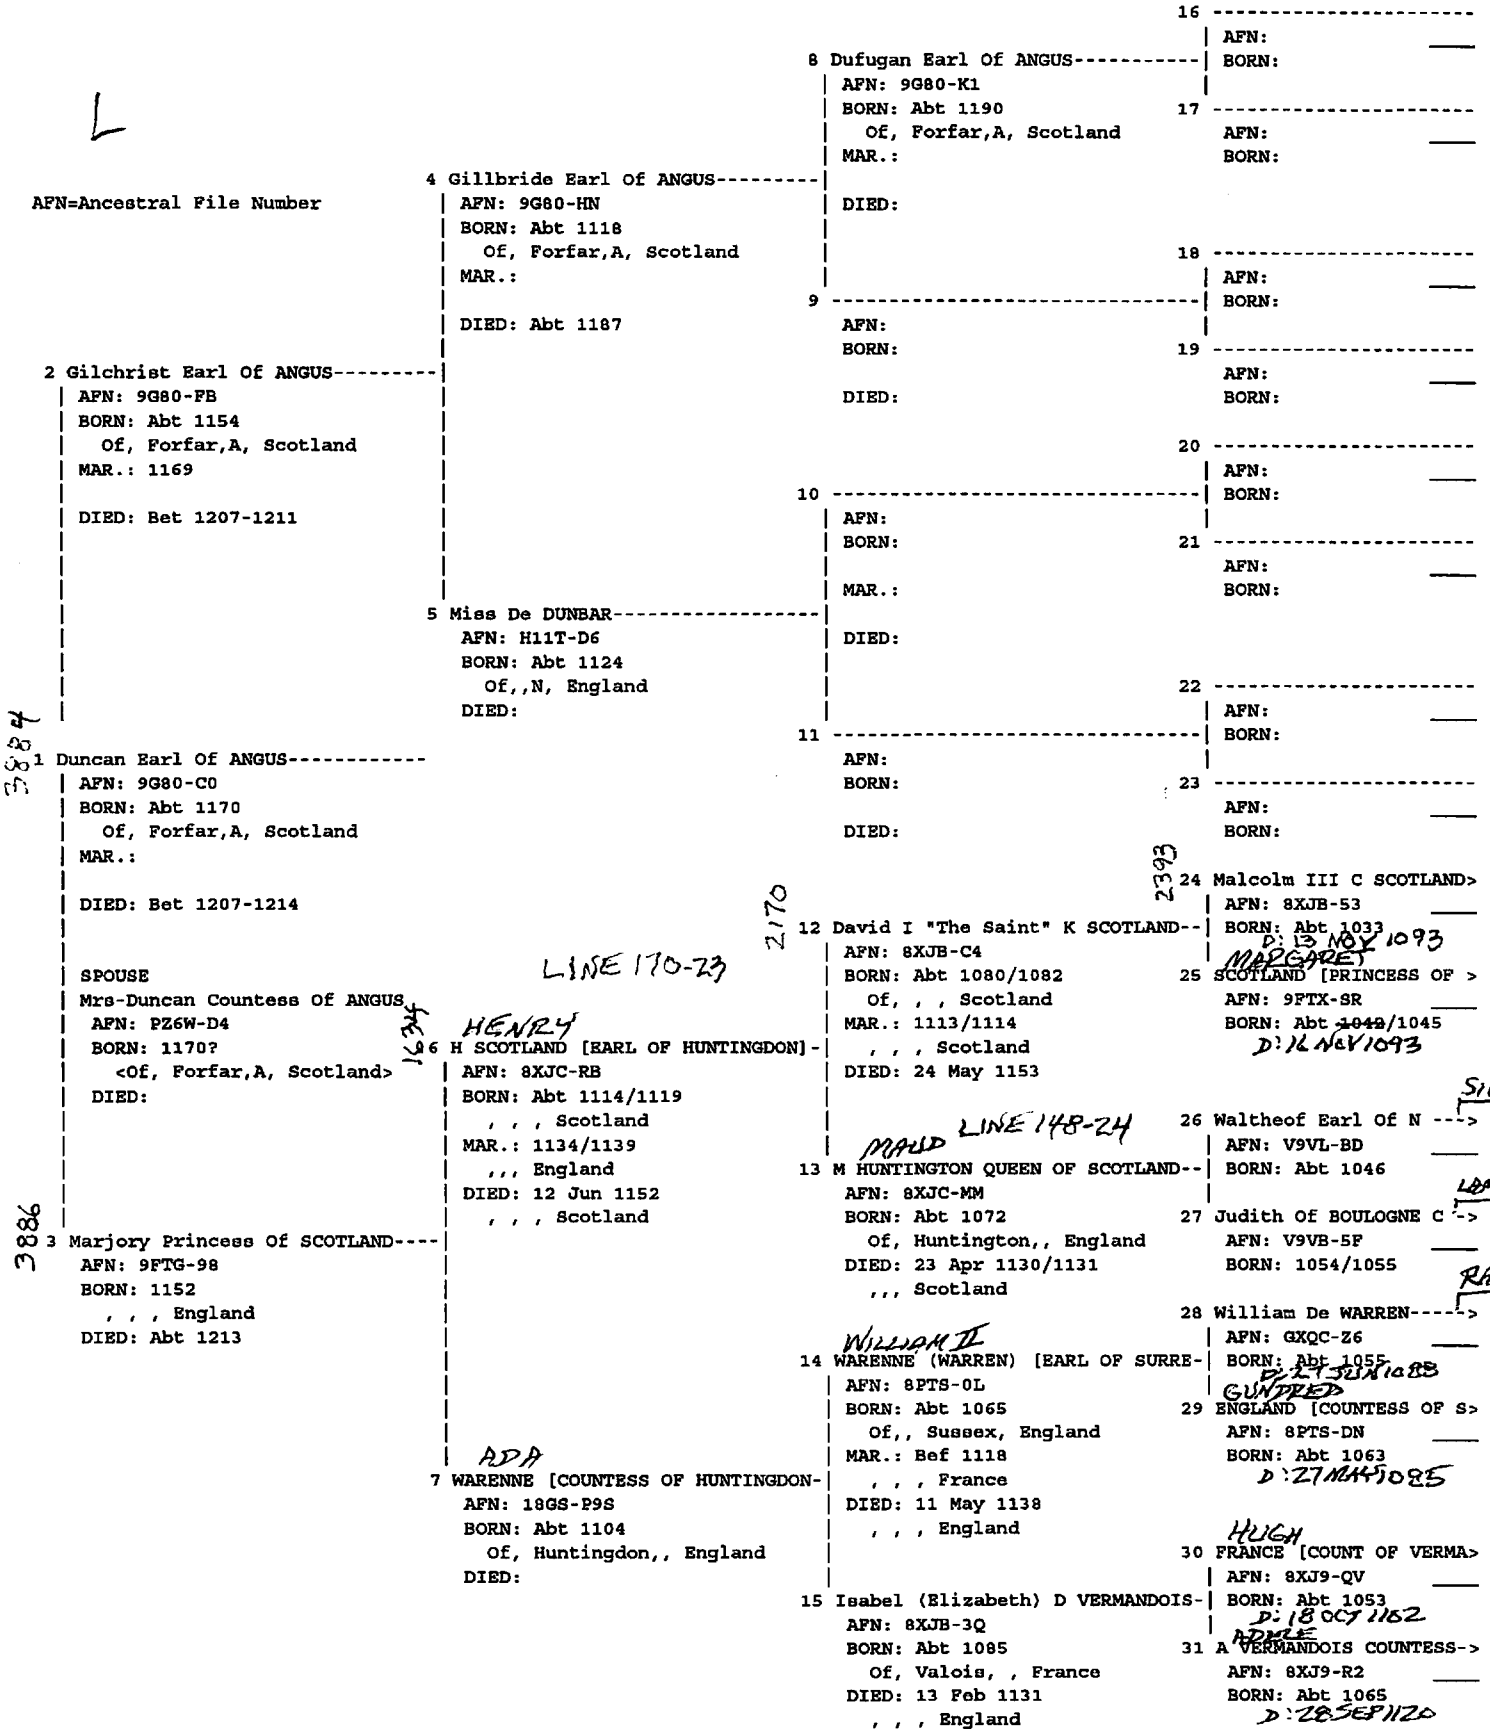

1311
31 HEDWIG-----
AFN:
BORN:

RENKOP
-> 931
LORRAINE
930
-973
1977
LINE 115-19
REGNIERT III
-> 924-
HUGH C.
1311

No. 1 on this chart is the same as no. _____ on chart no. _____

No. 1 on this chart is the same as no. _____ on chart no. _____