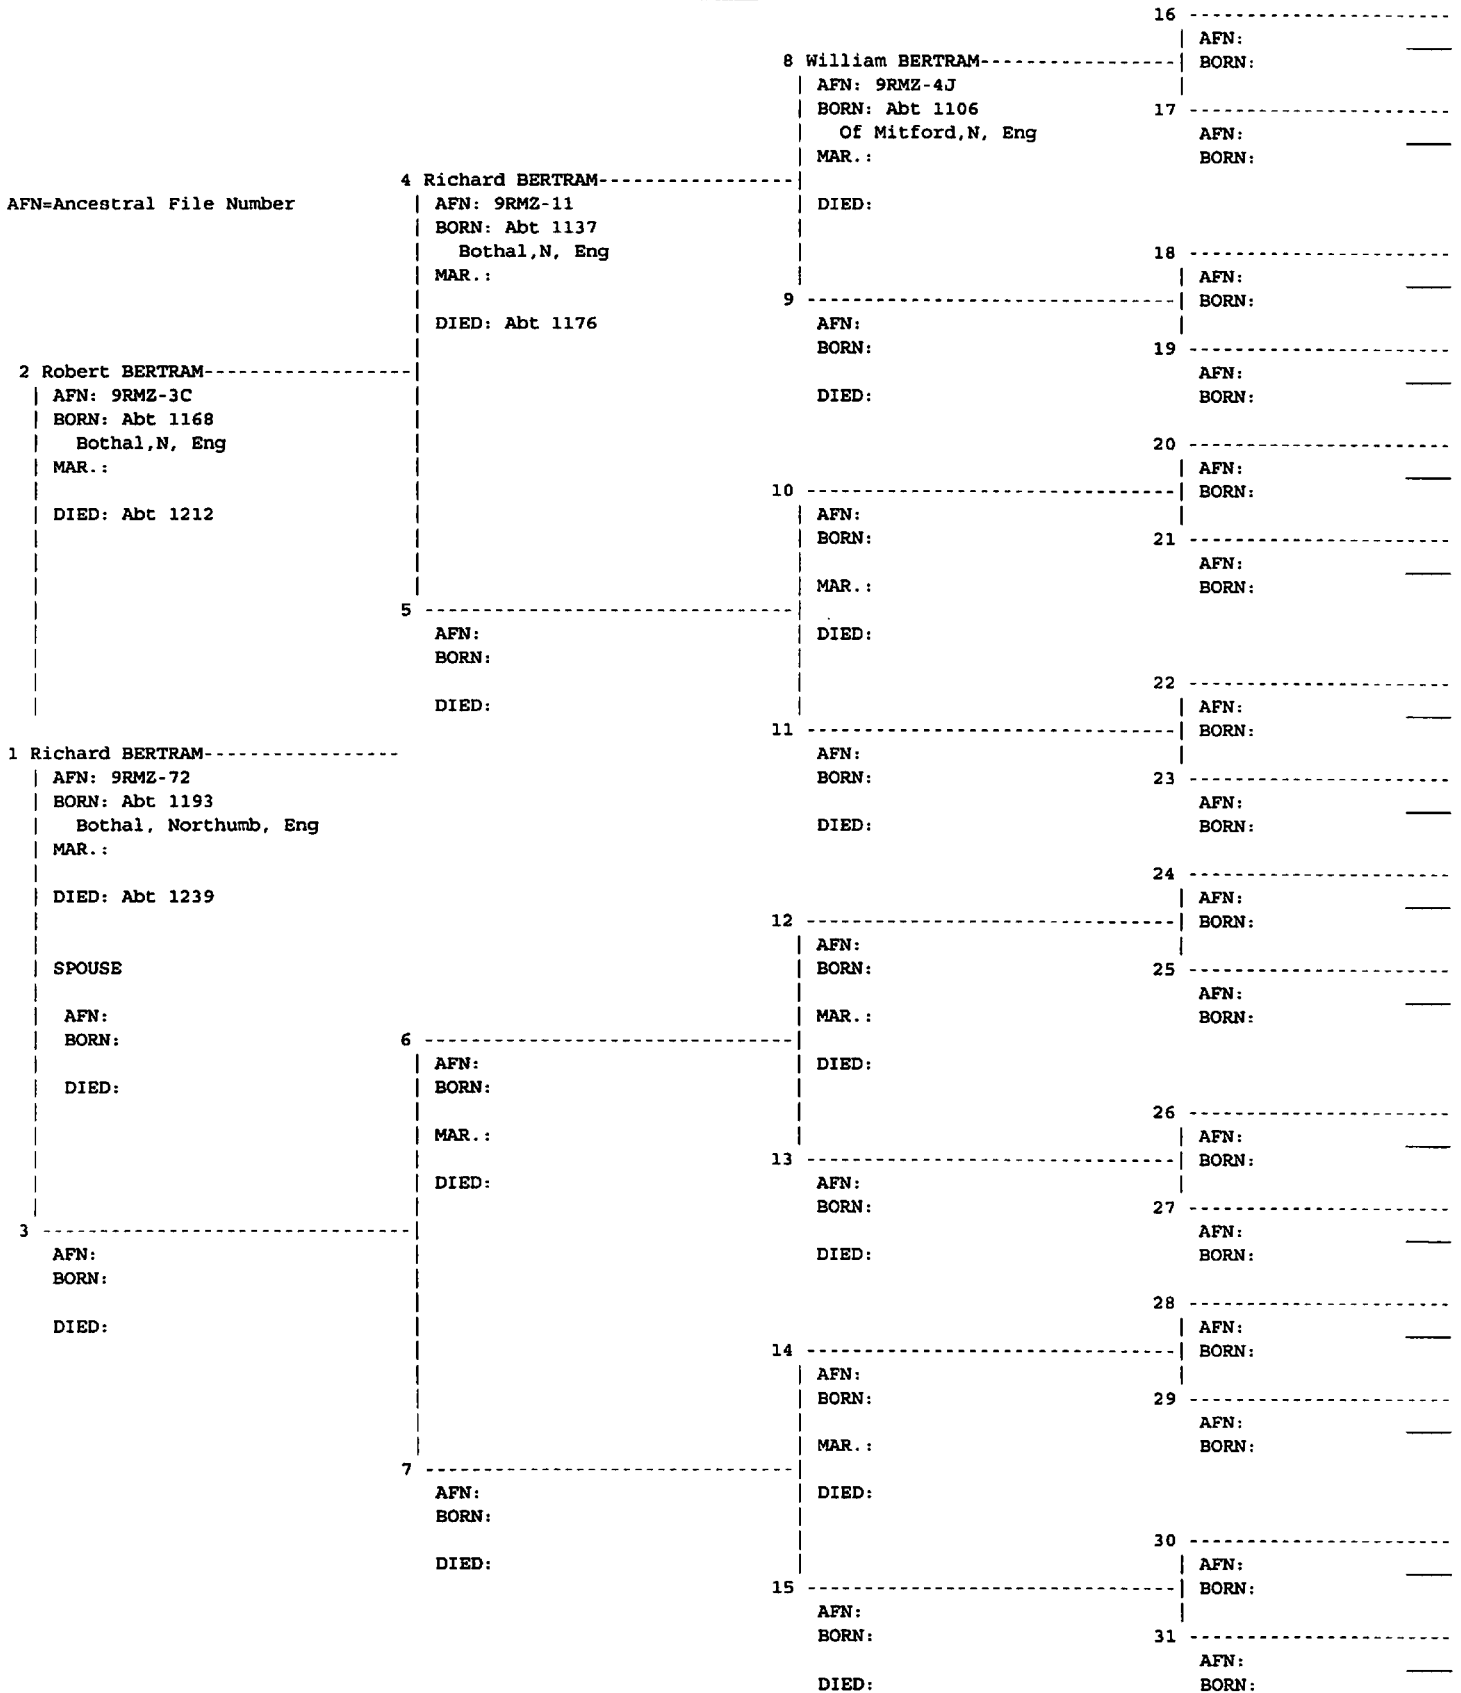

L

AFN=Ancestral File Number

C1563

C1149 HUGH 1191-
JOHN DE BALLIOL -1269

C1089

NORTHUMBERLAND

No. 1 on this chart is the same as no. _____ on chart no. _____

No. 1 on this chart is the same as no. 11 on chart no. 25