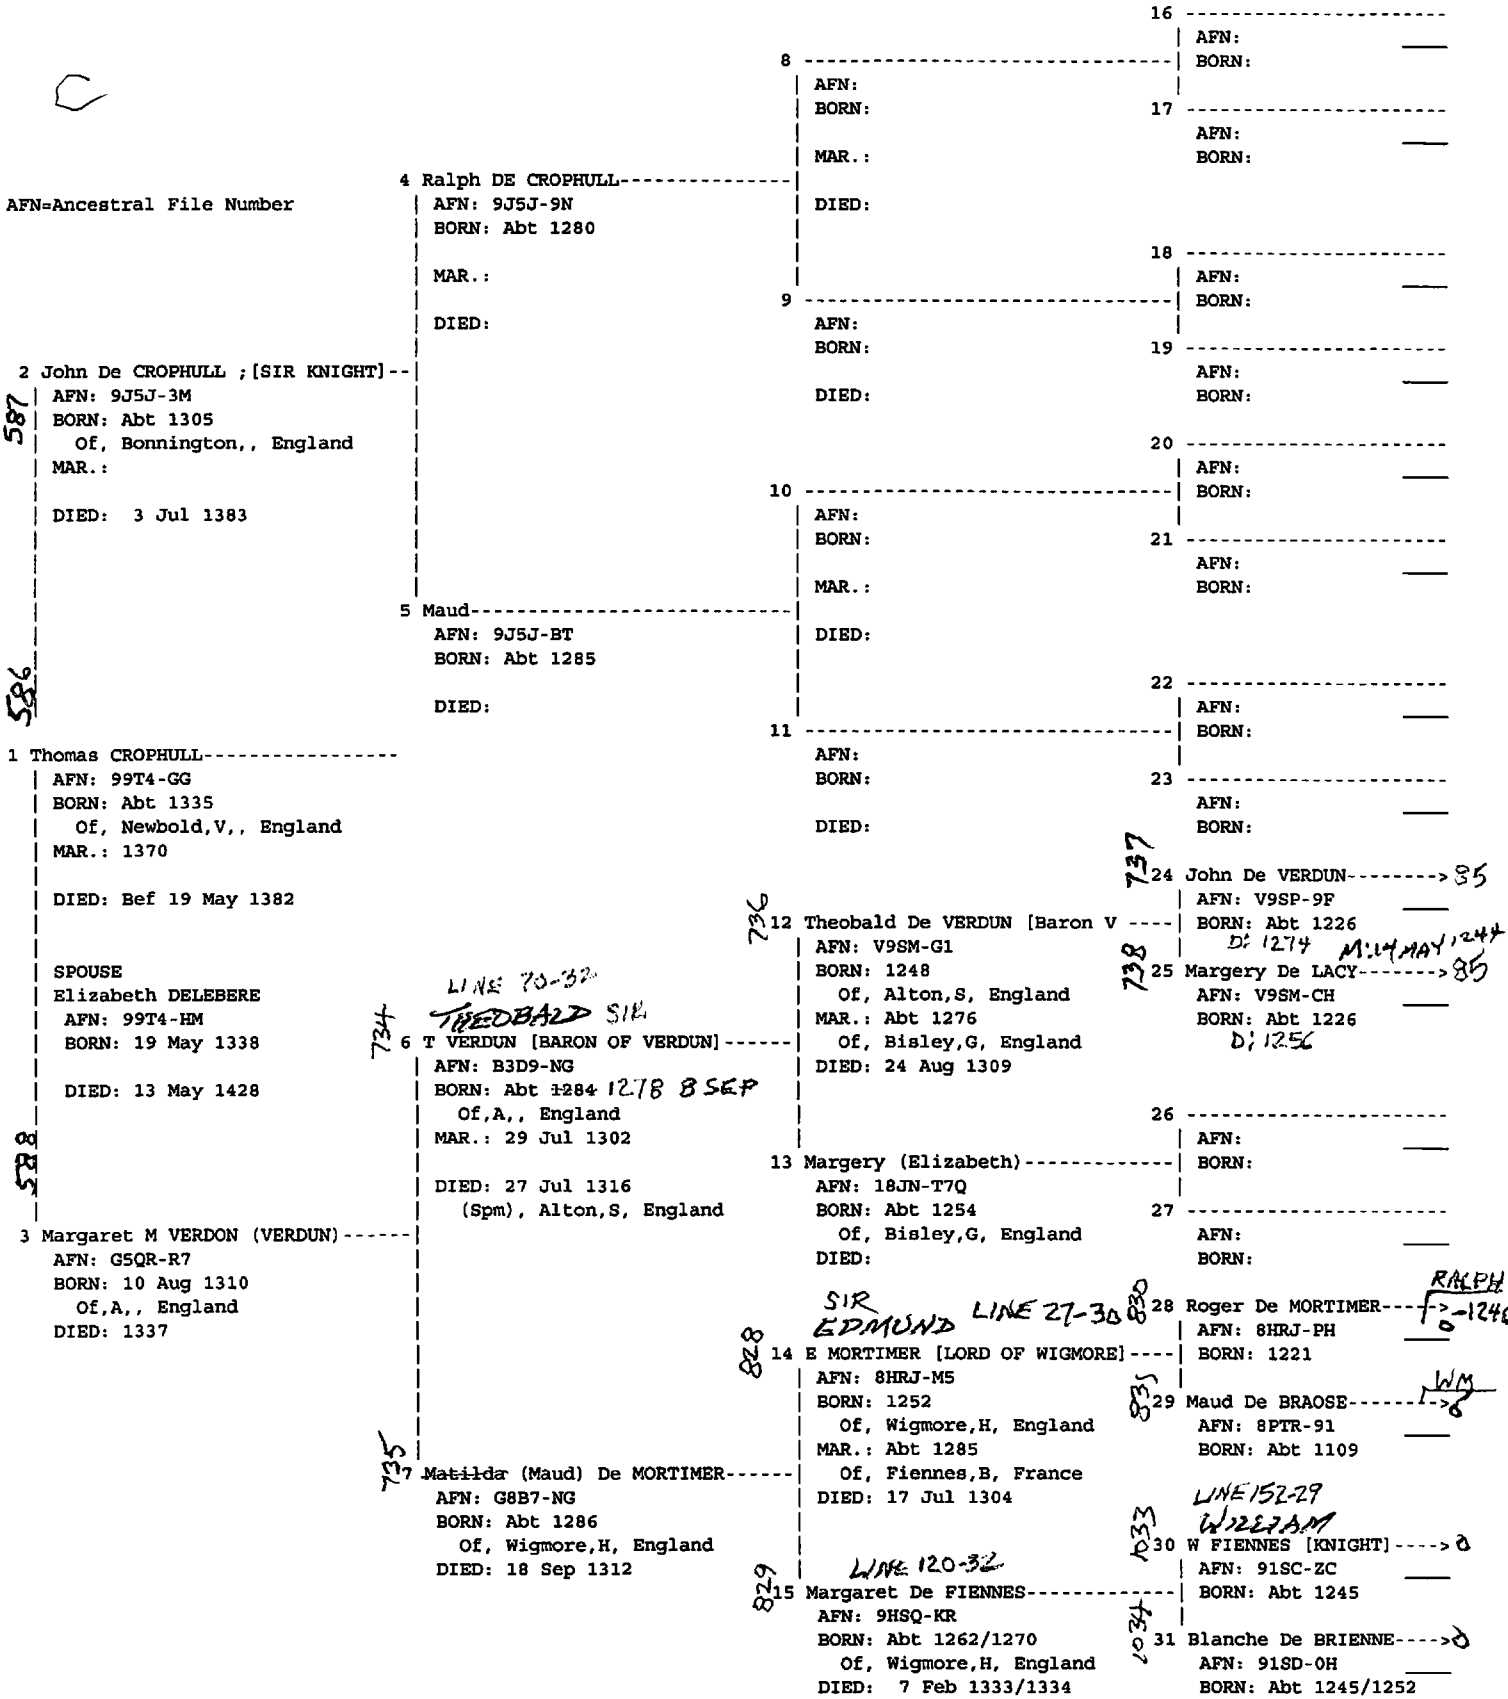

1026-

1000

No. 1 on this chart is the same as no. 10 on chart no. 65

No. 1 on this chart is the same as no. 25 on chart no. 4

AFN=Ancestral File Number

SIR RALPH
LINE 55-32

451

252