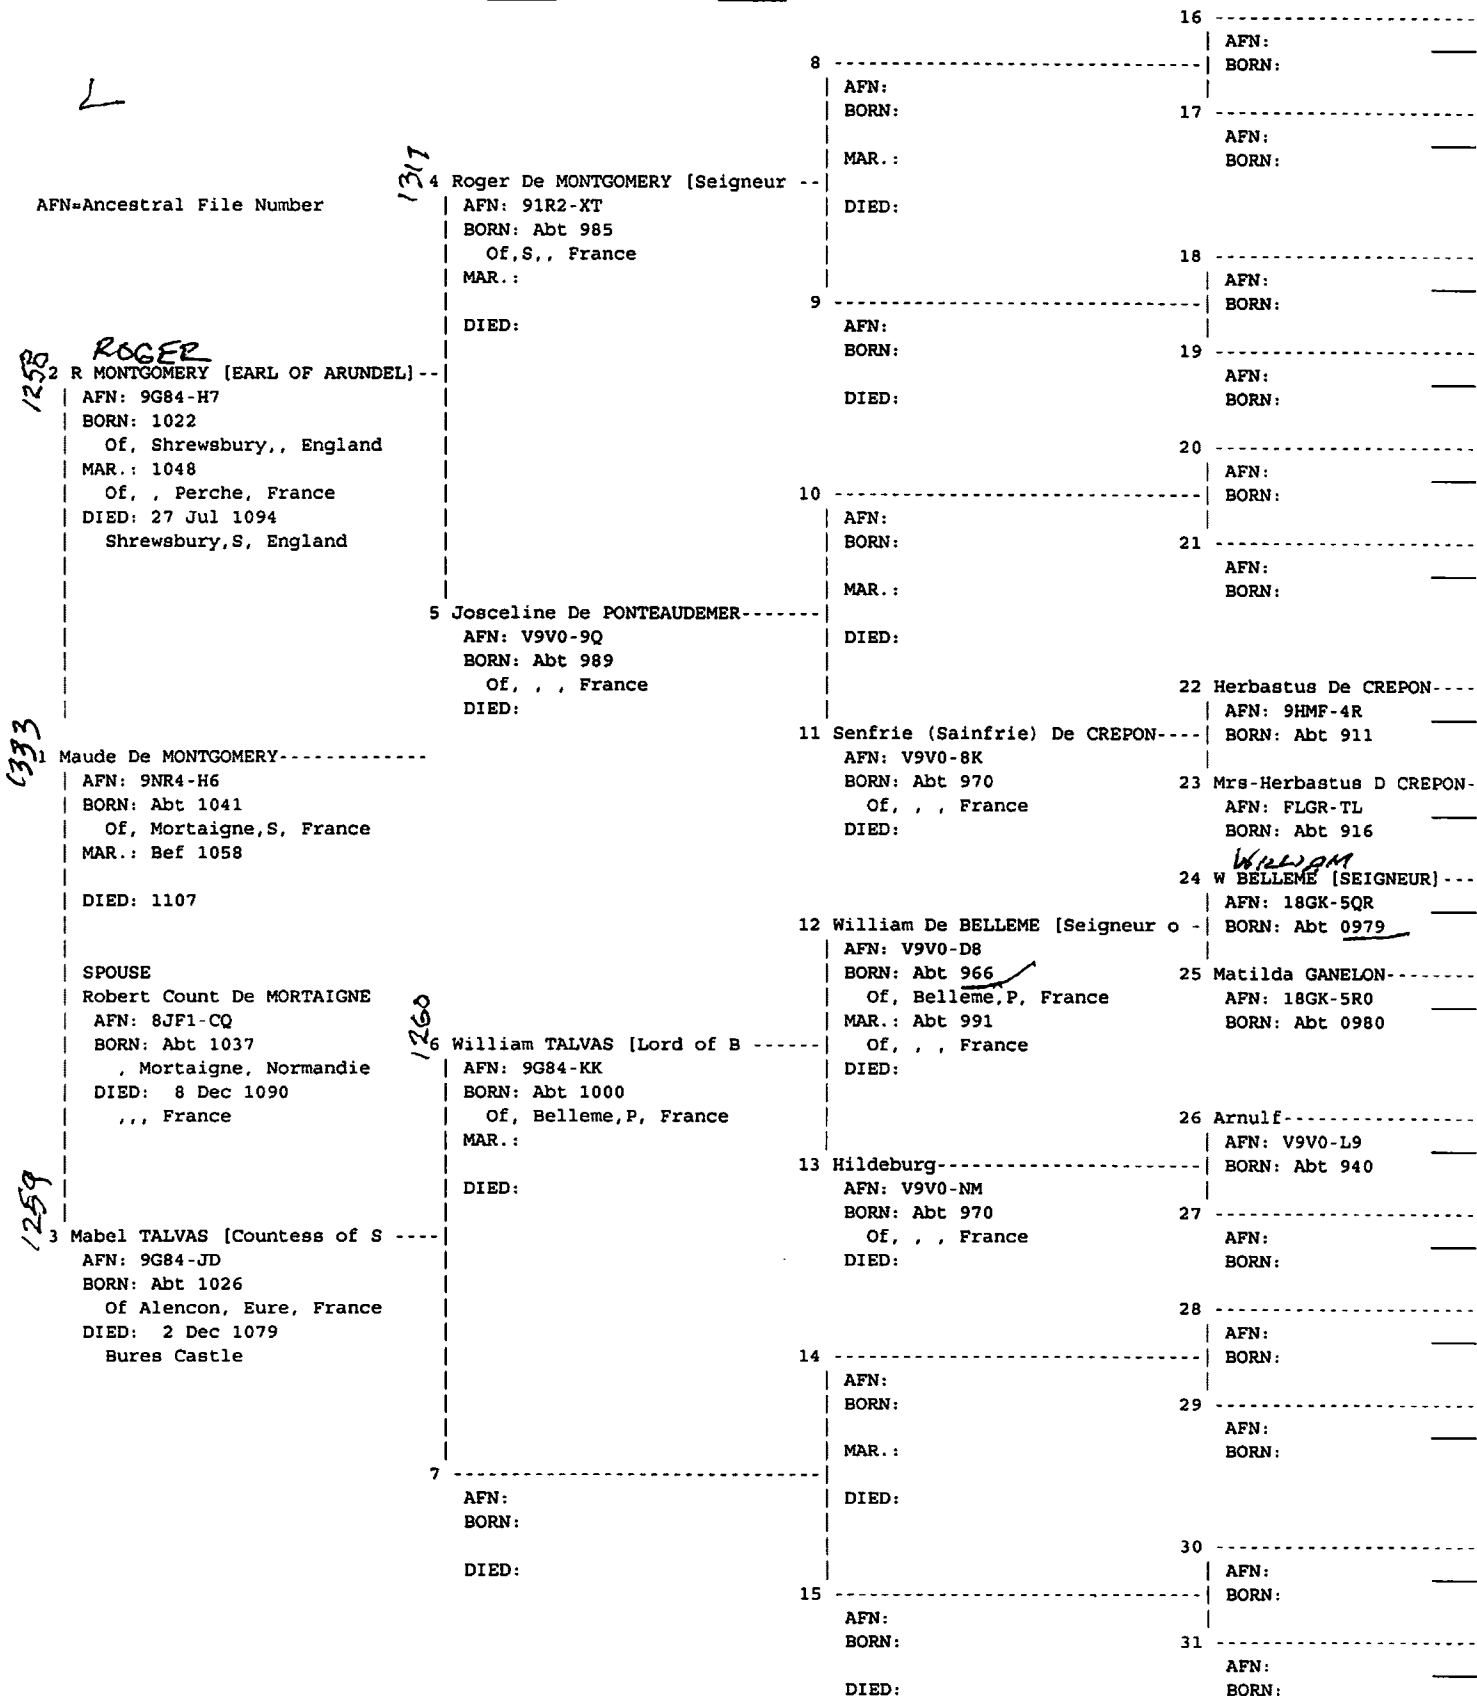

No. 1 on this chart is the same as no. _____ on chart no. _____