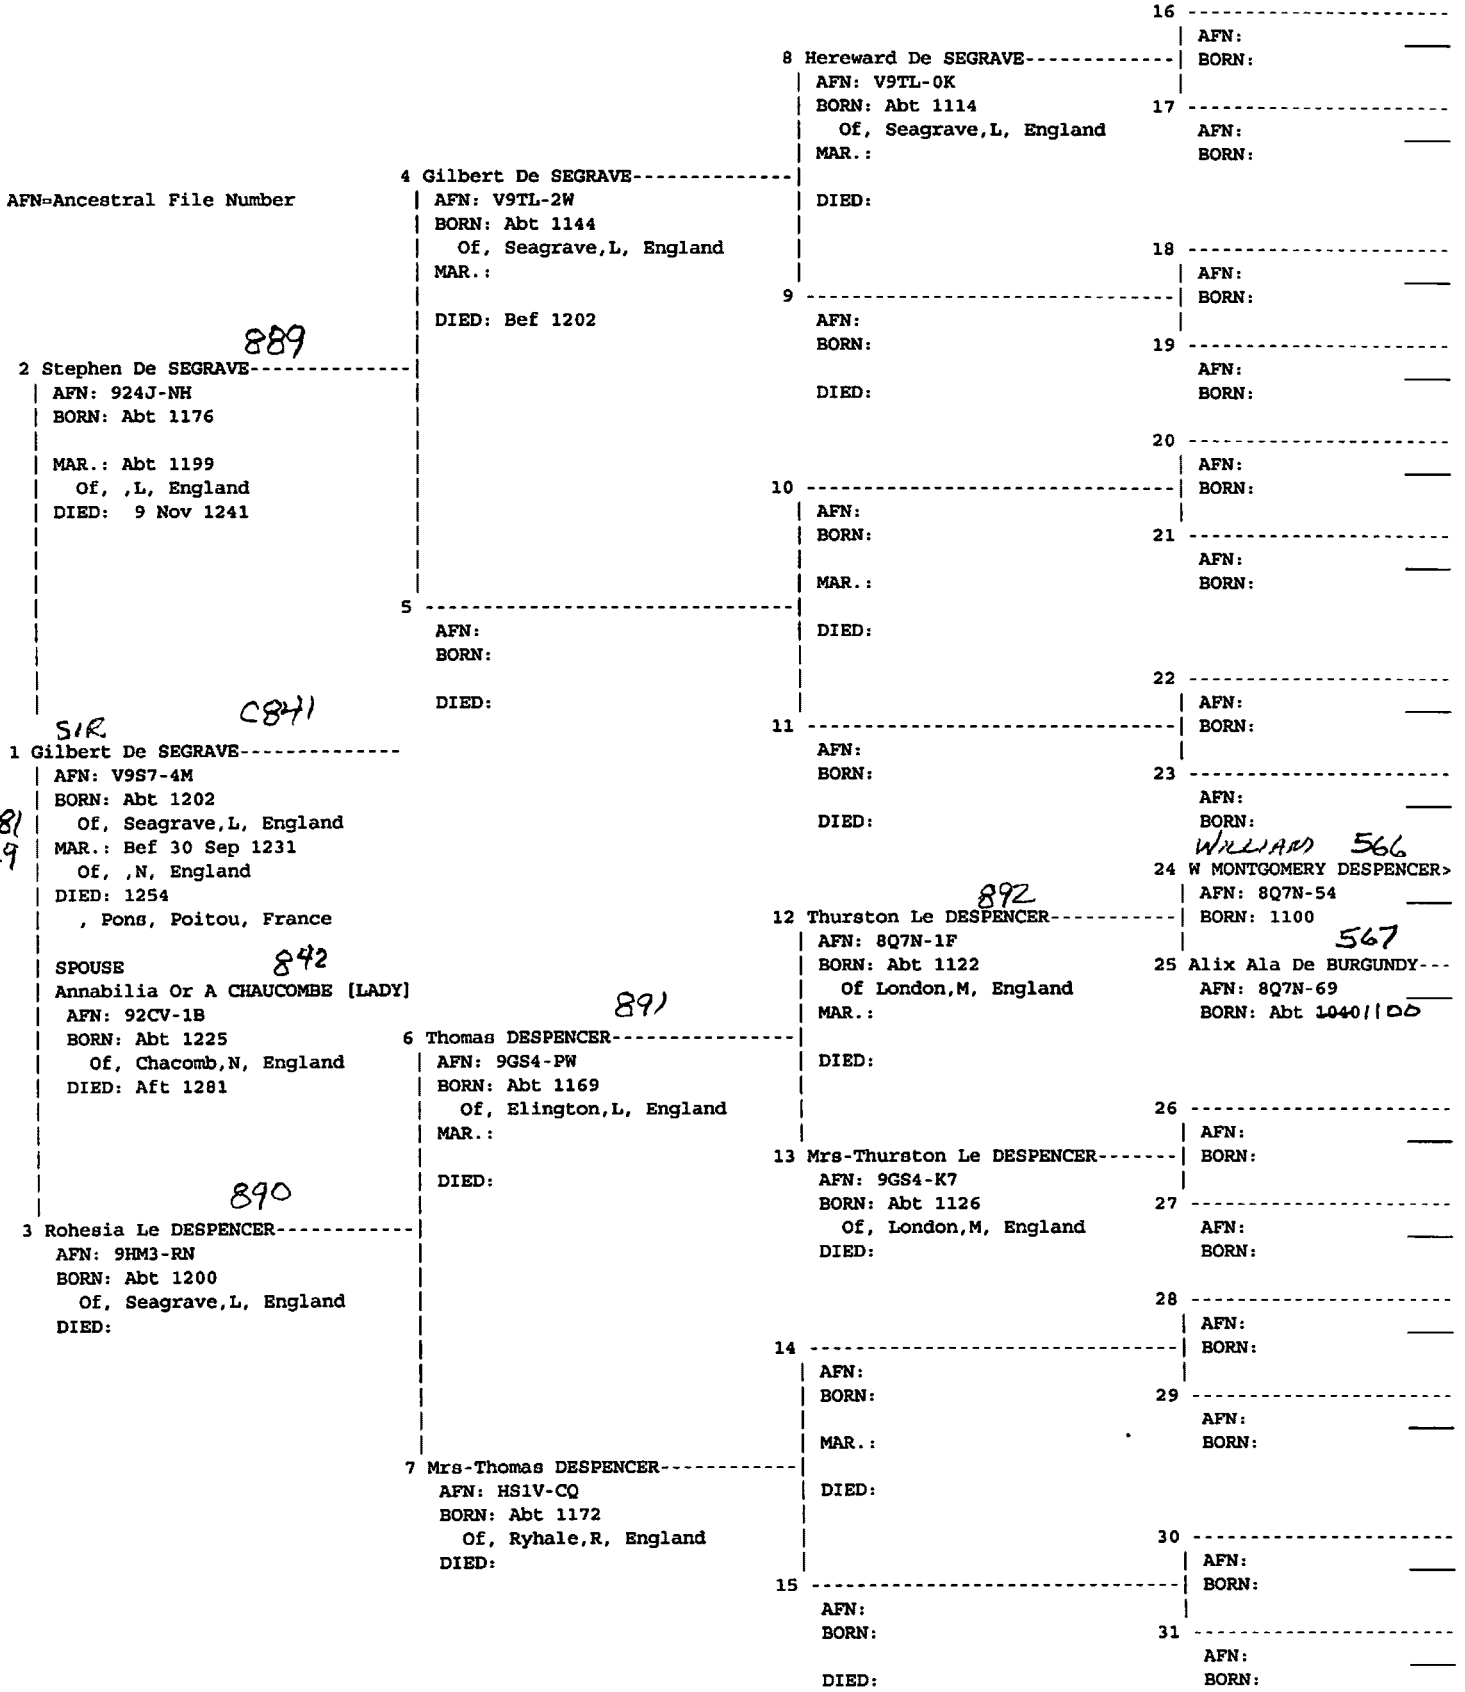

No. 1 on this chart is the same as no. 4 on chart no. 123