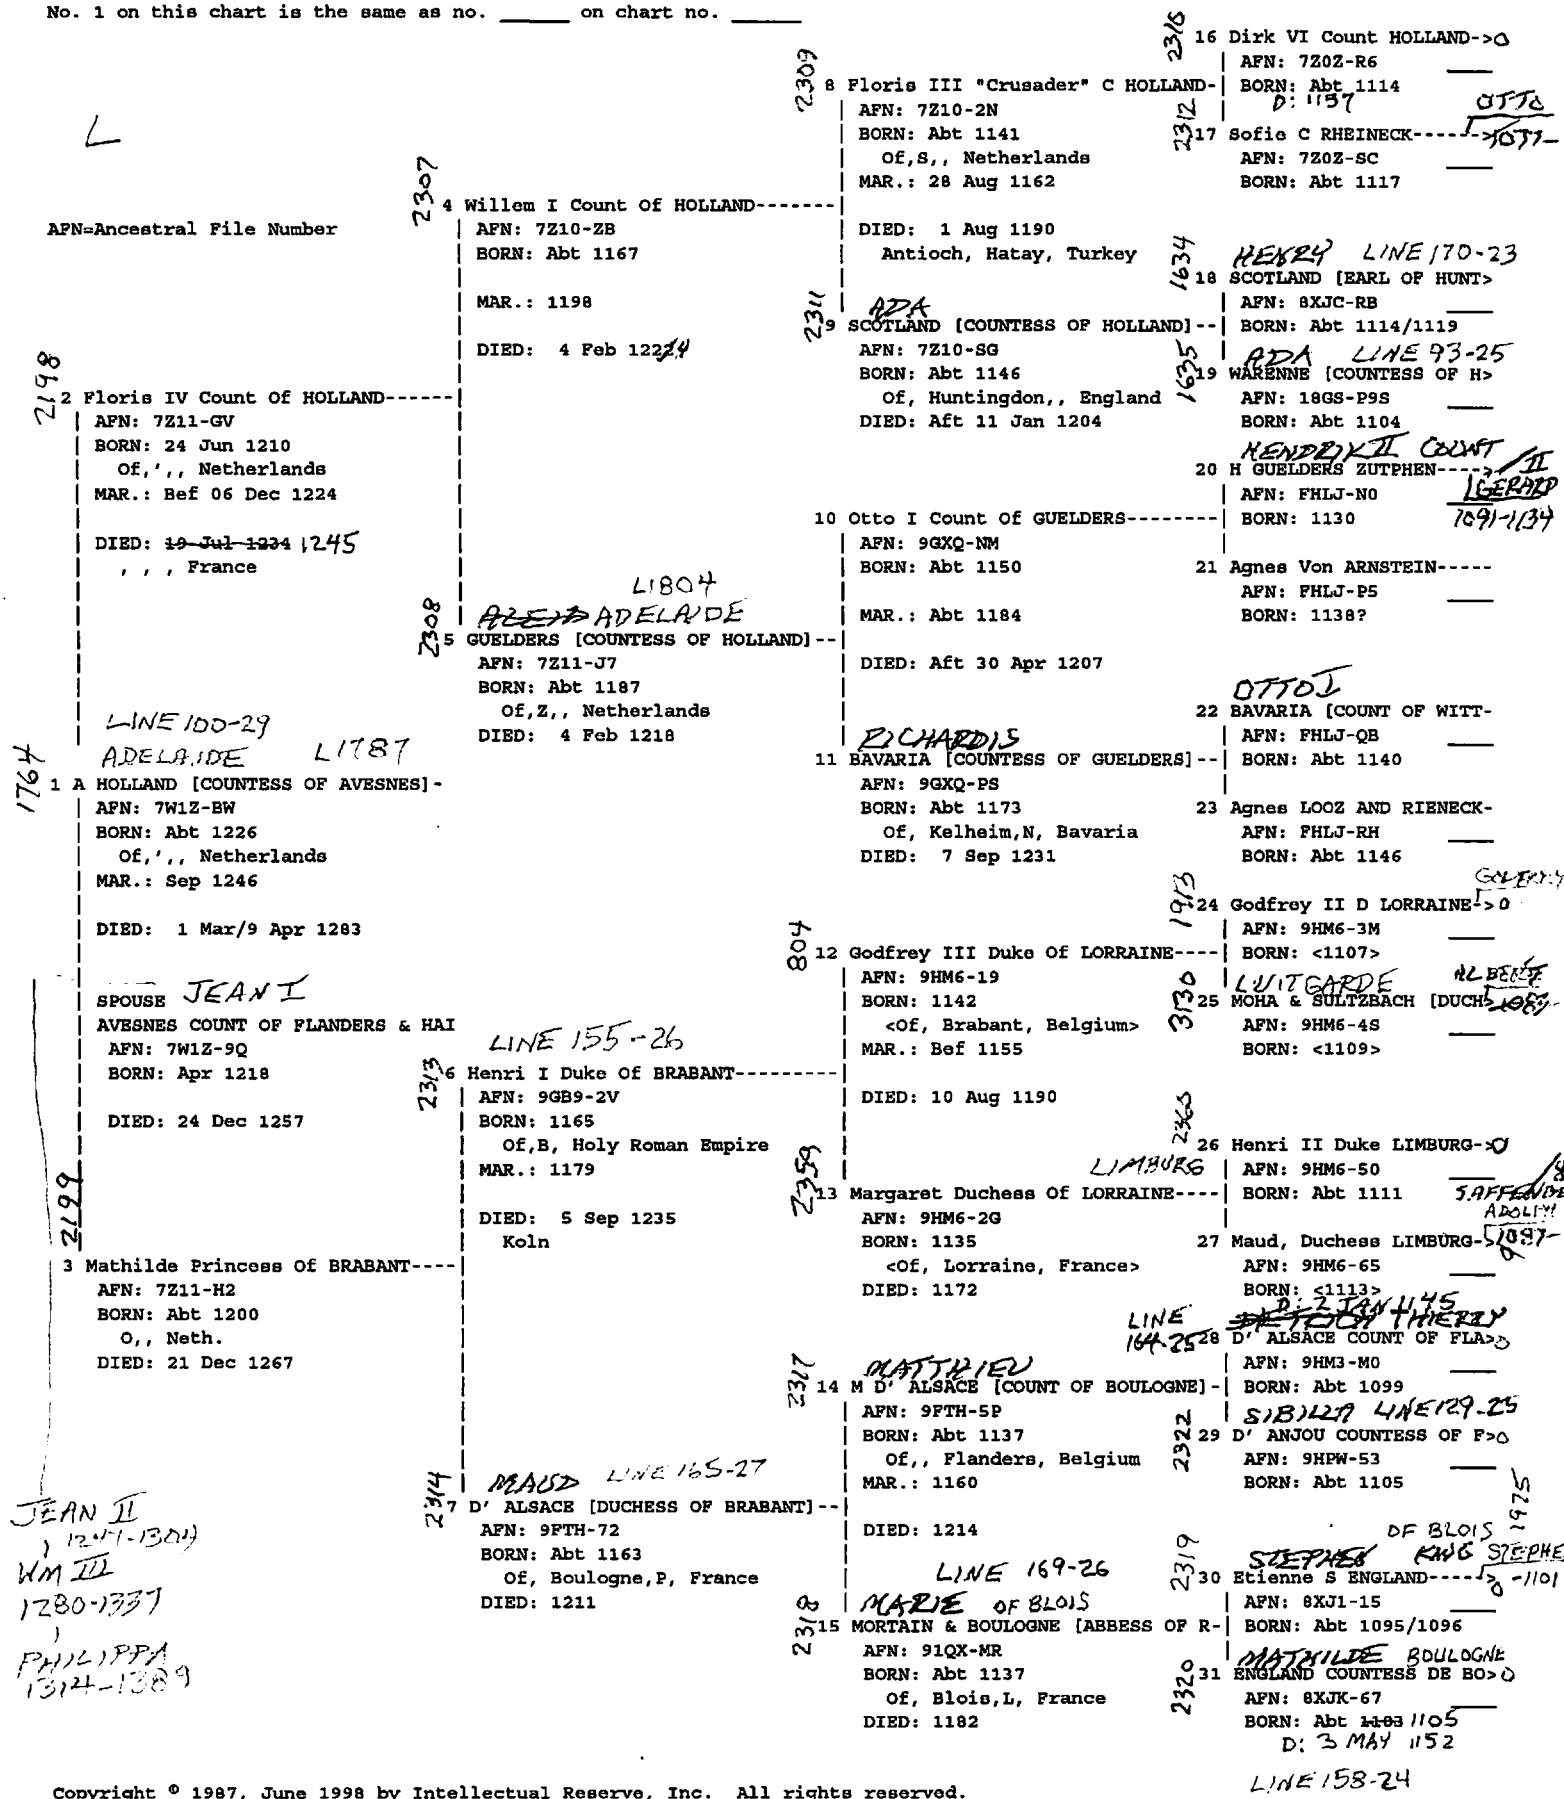

No. 1 on this chart is the same as no. _____ on chart no. _____

AFN=Ancestral File Number