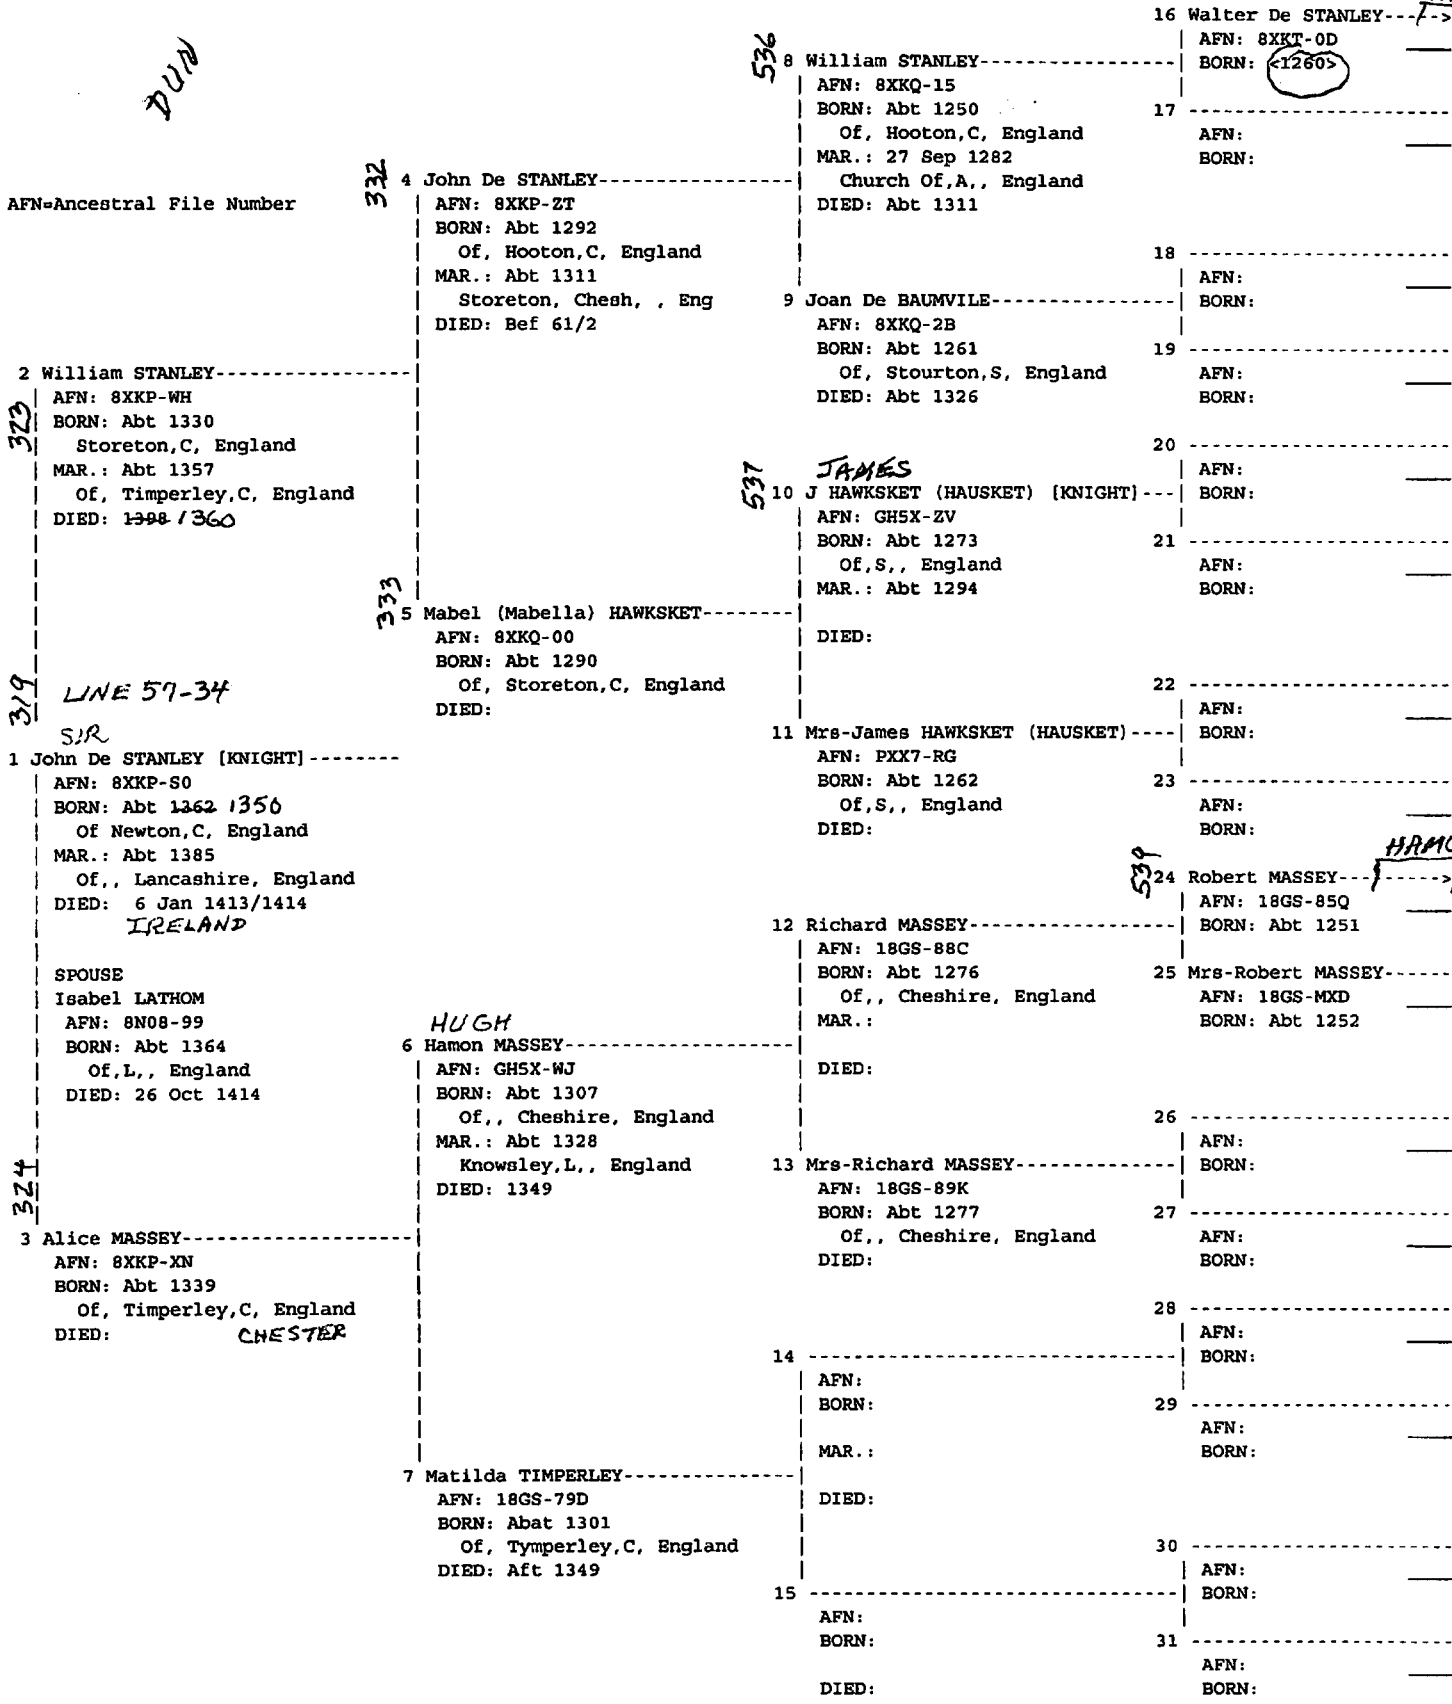

No. 1 on this chart is the same as no. 2 on chart no. 10