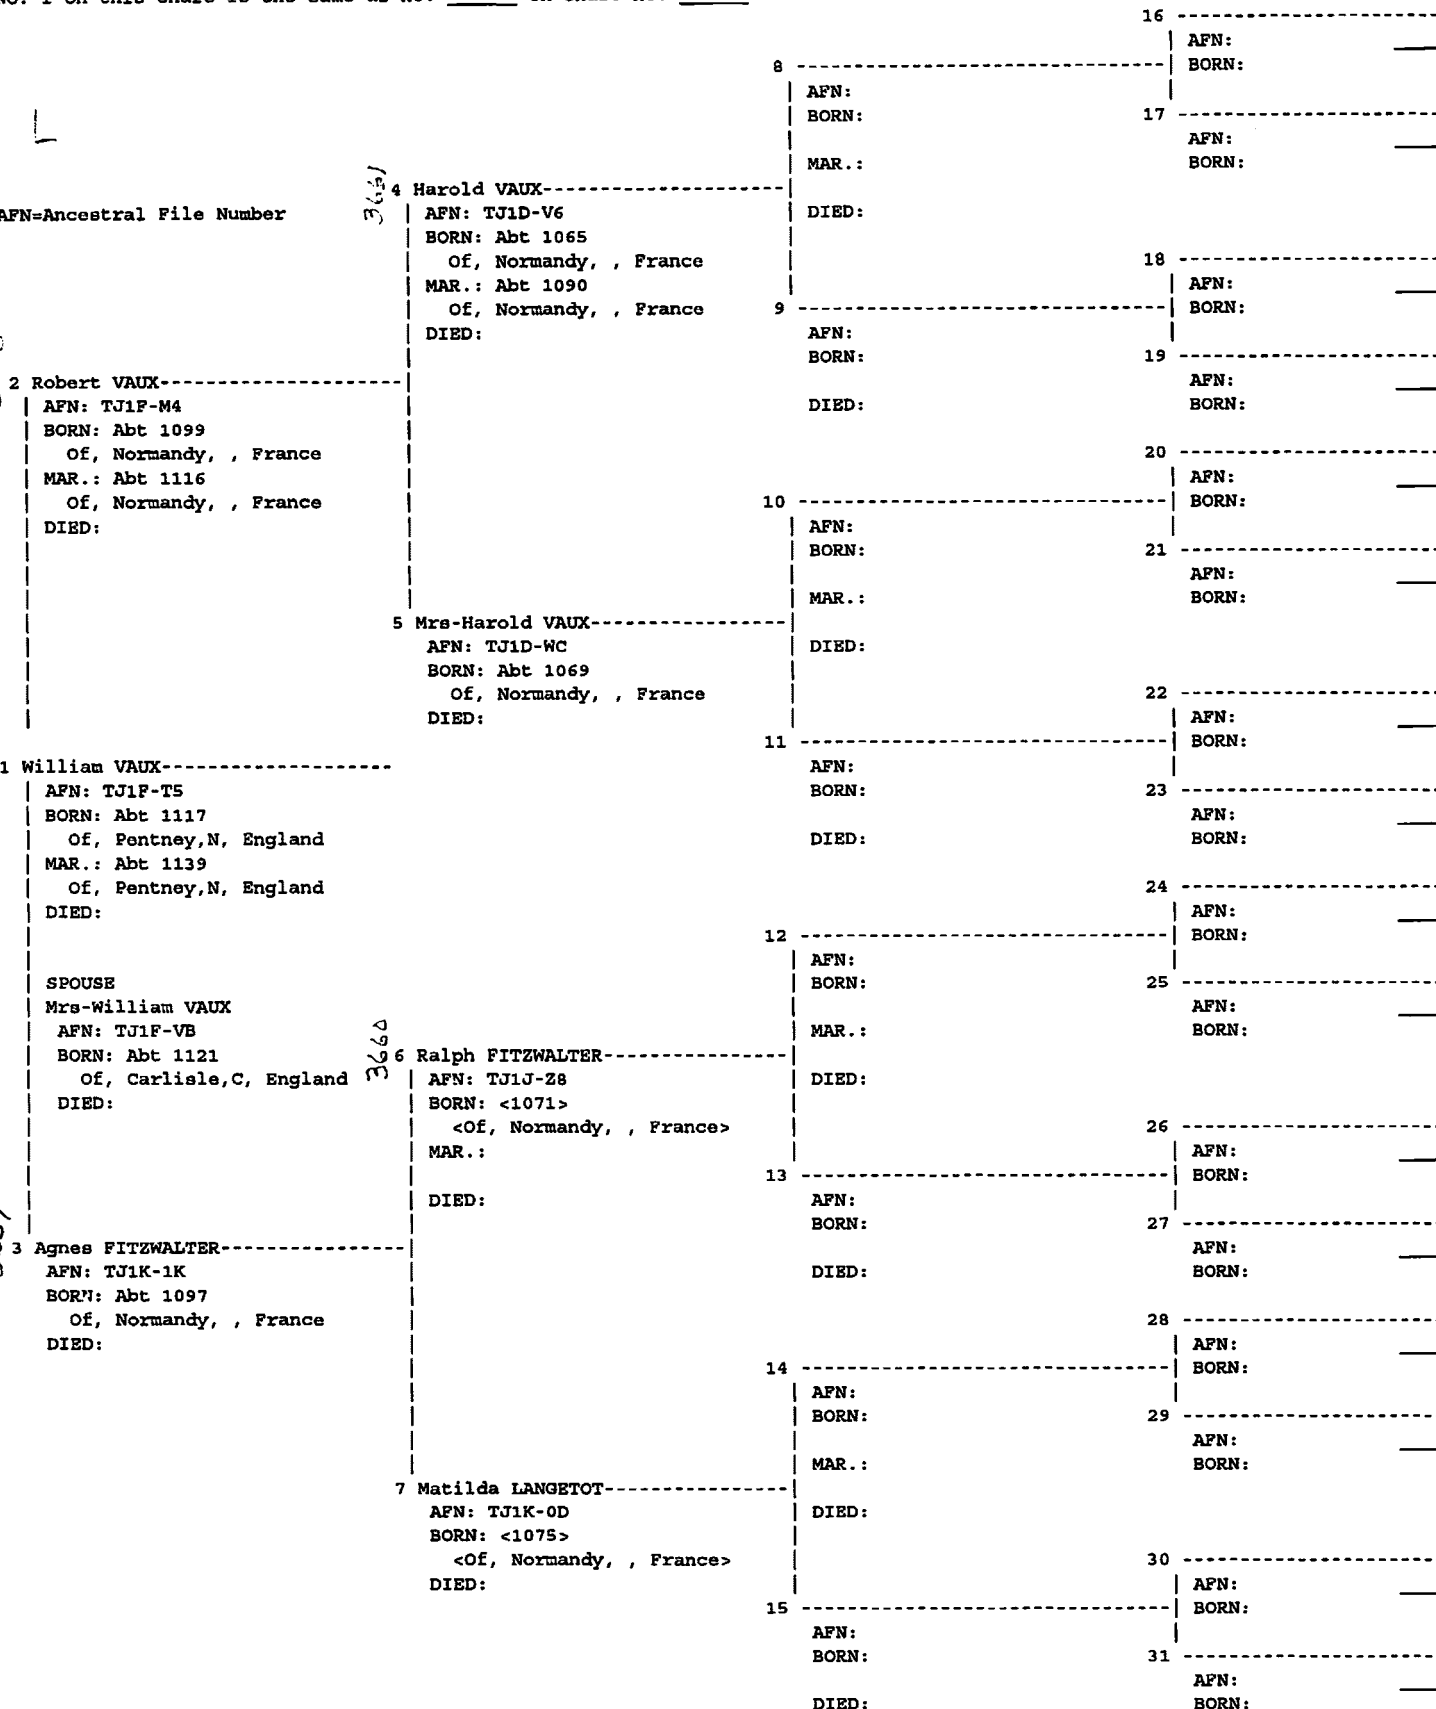

No. 1 on this chart is the same as no. _____ on chart no. _____

AFN=Ancestral File Number

3360

3361

3659

3651

3660