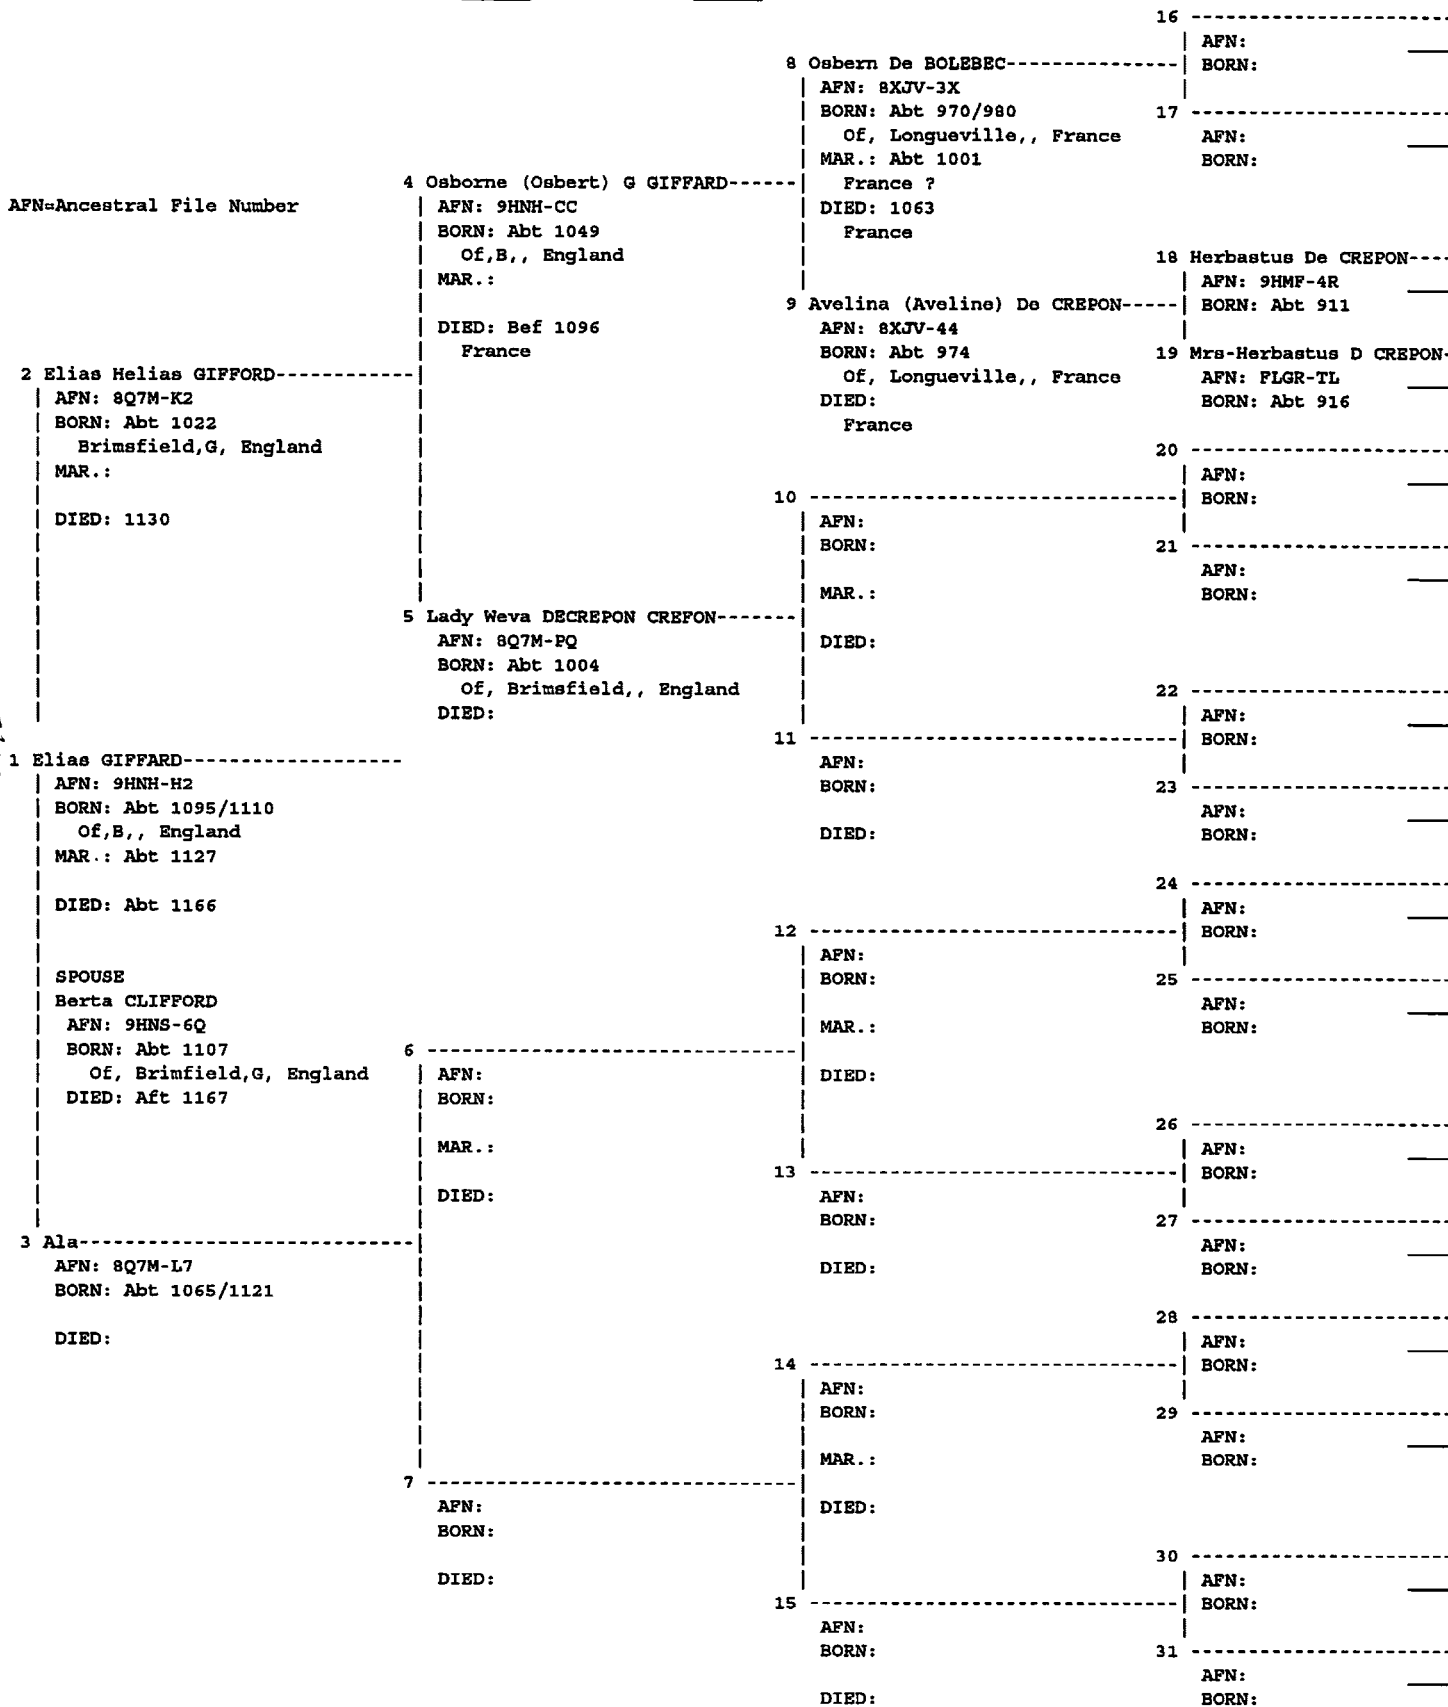

No. 1 on this chart is the same as no. _____ on chart no. _____