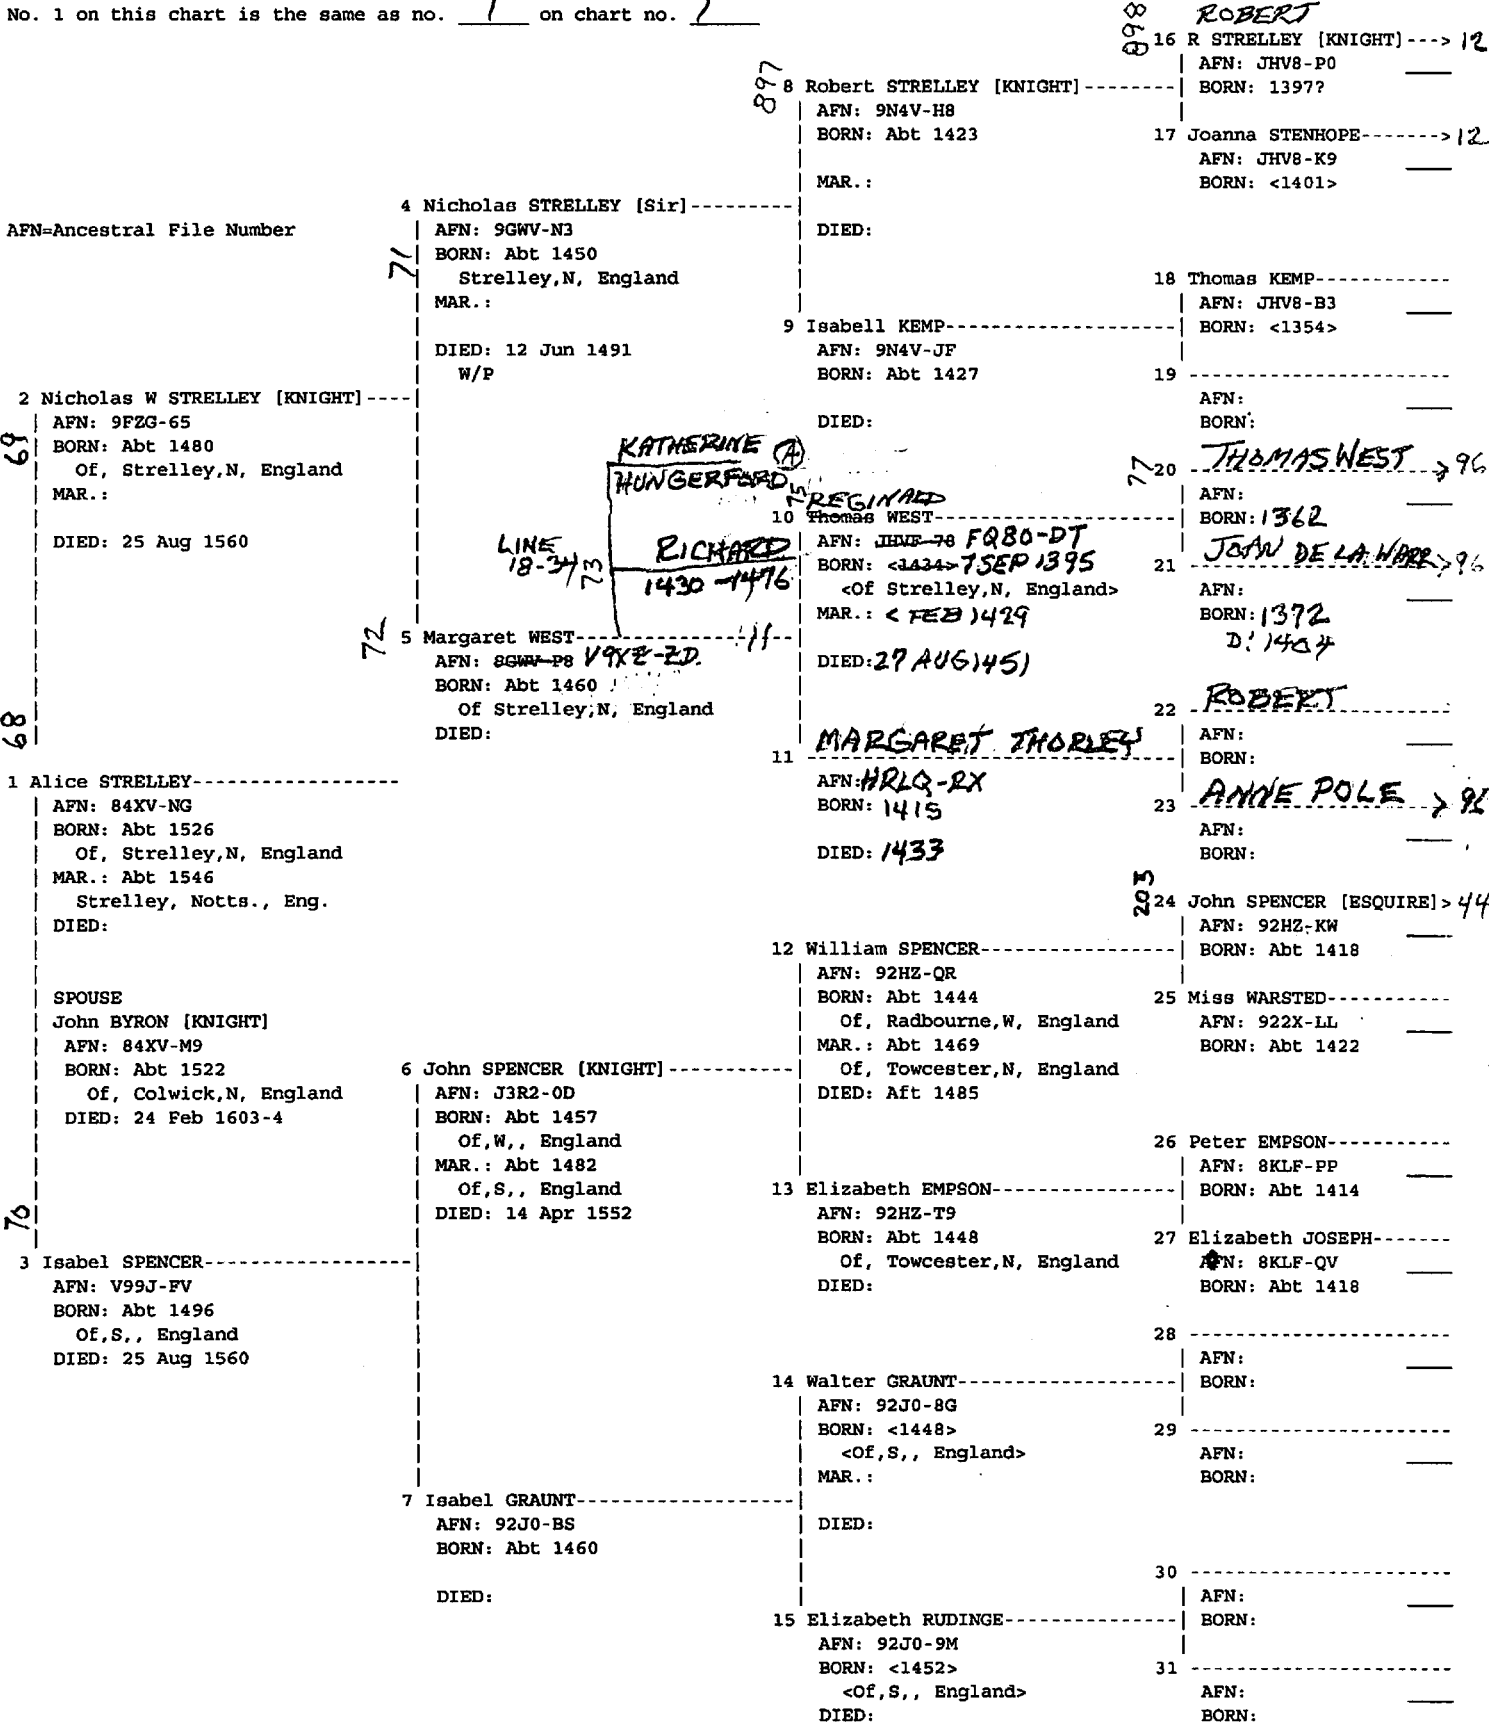

No. 1 on this chart is the same as no. 7 on chart no. 1