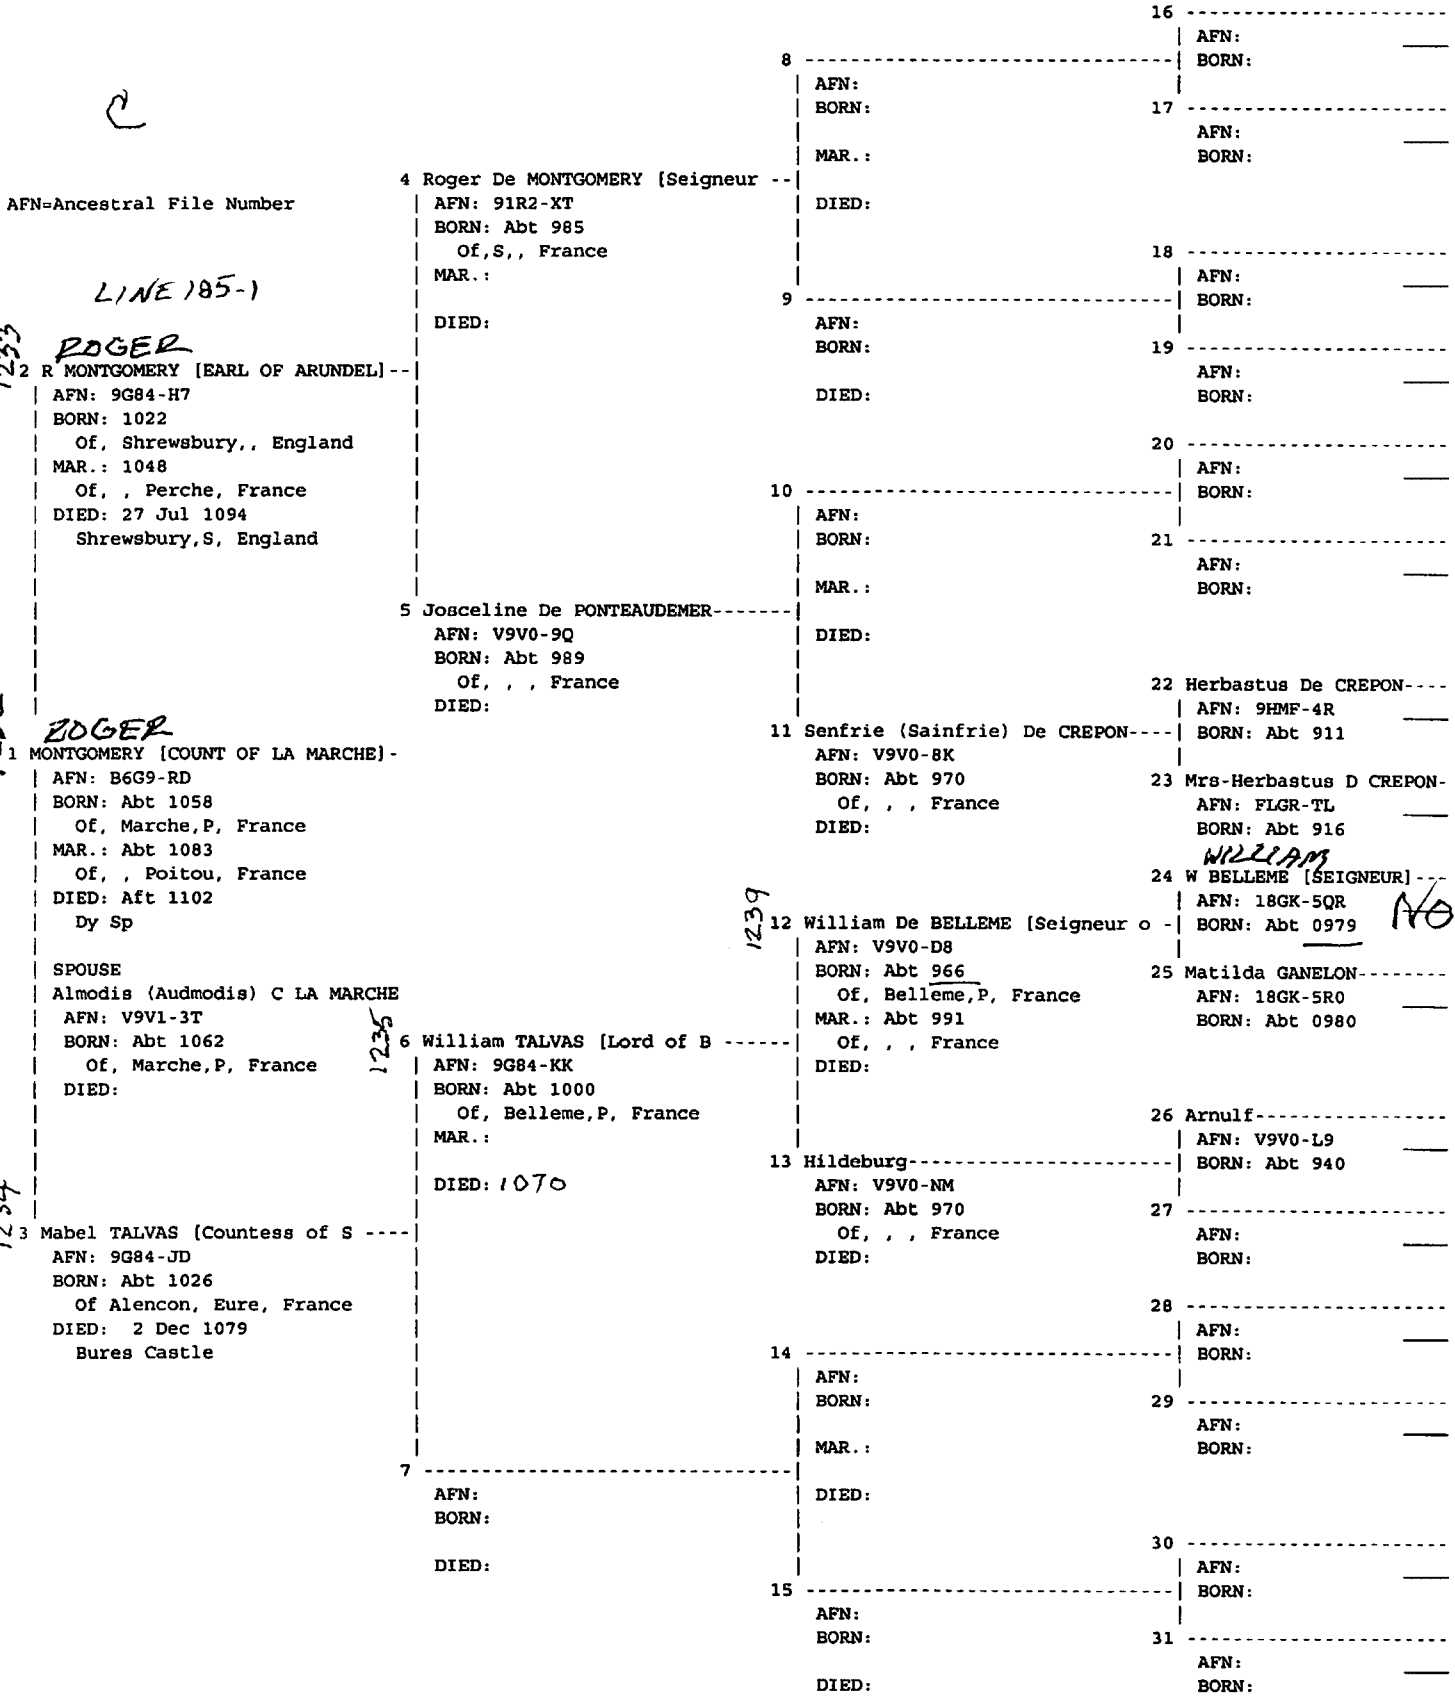

No. 1 on this chart is the same as no. _____ on chart no. _____