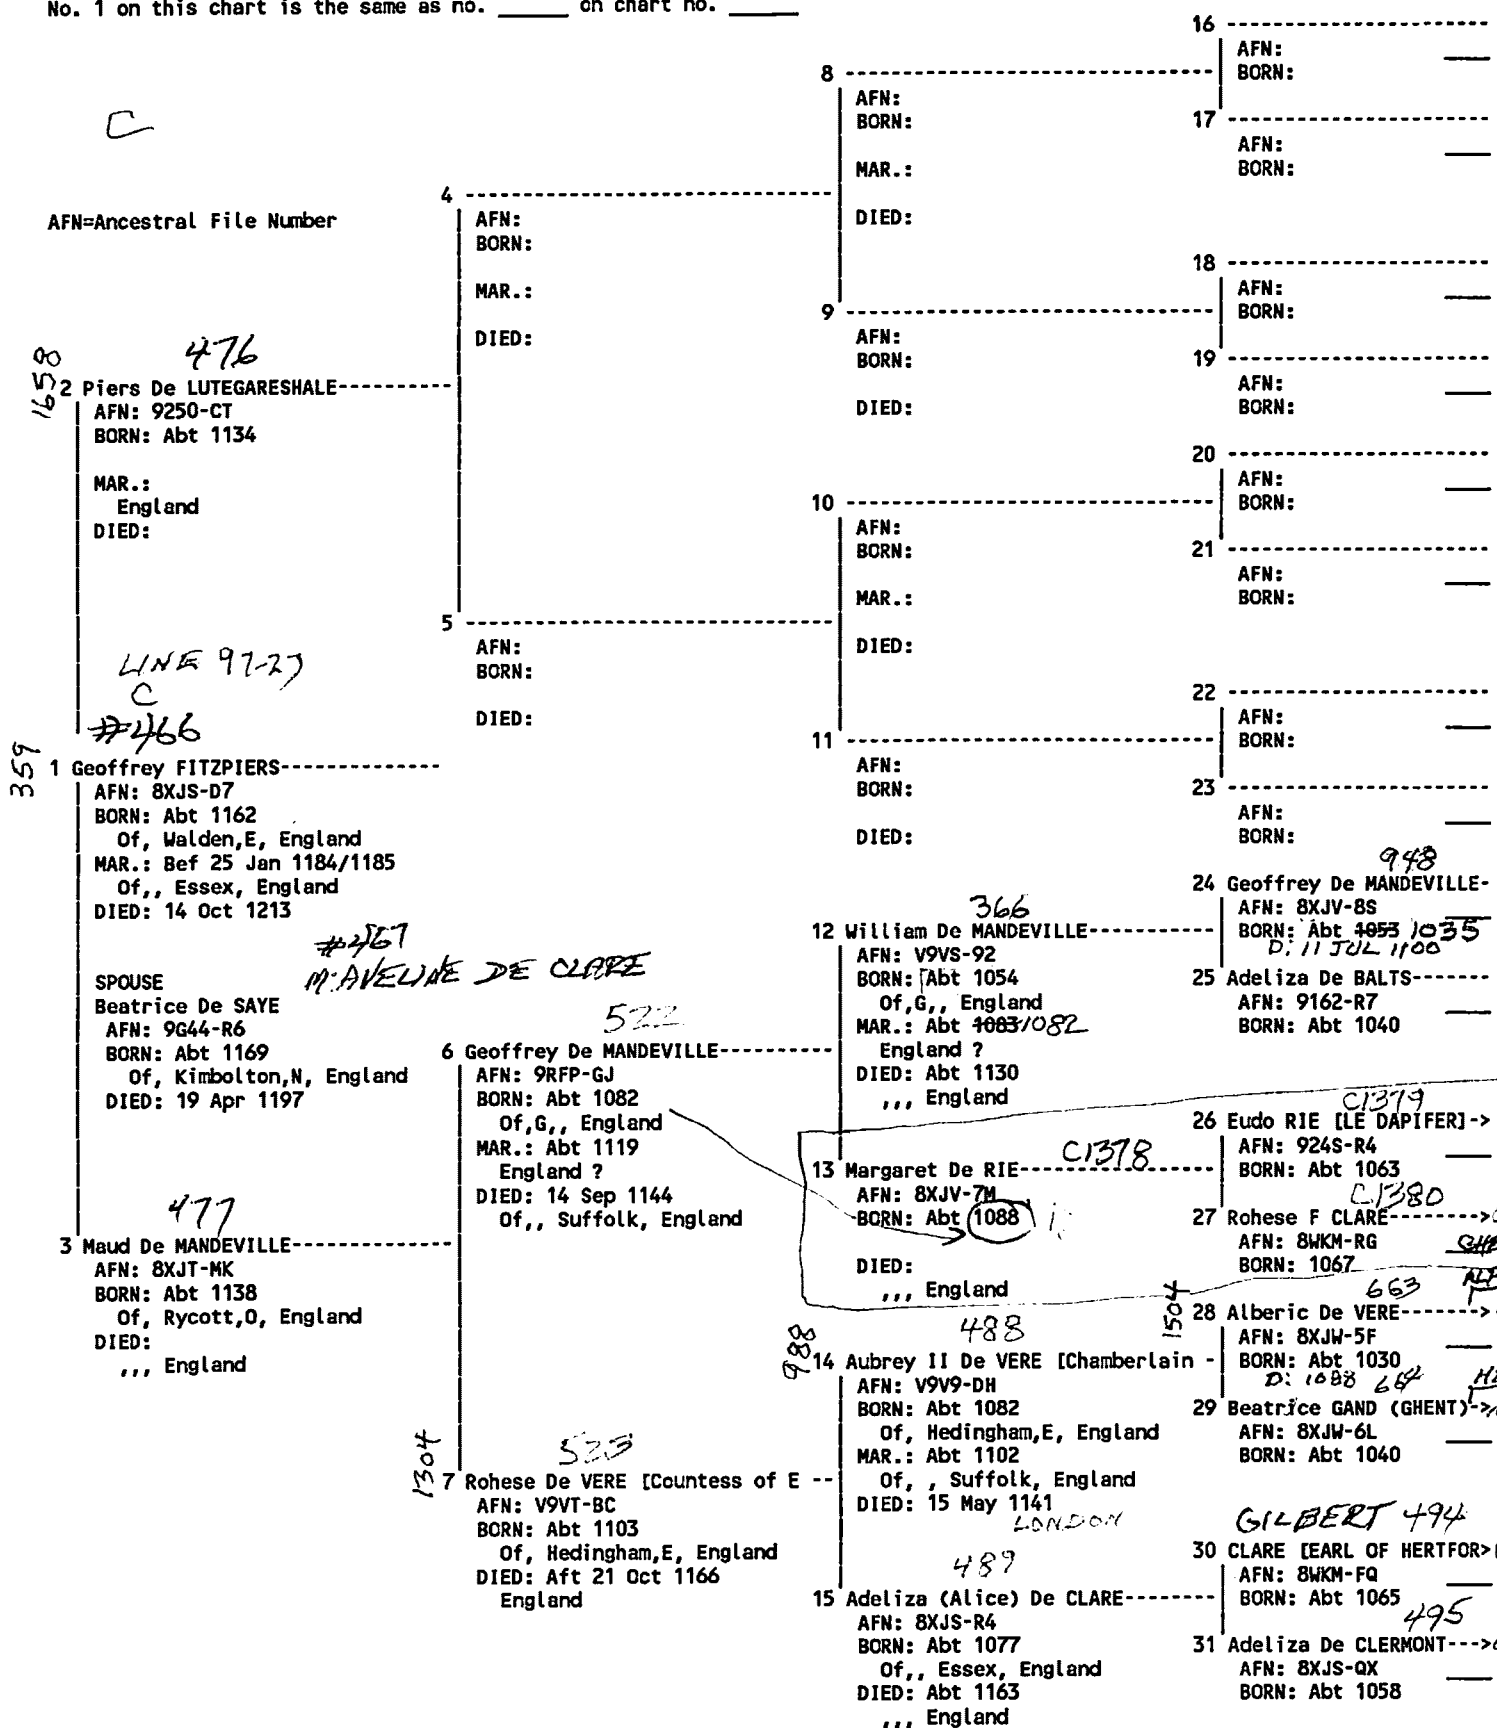

No. 1 on this chart is the same as no. _____ on chart no. _____

AFN=Ancestral File Number