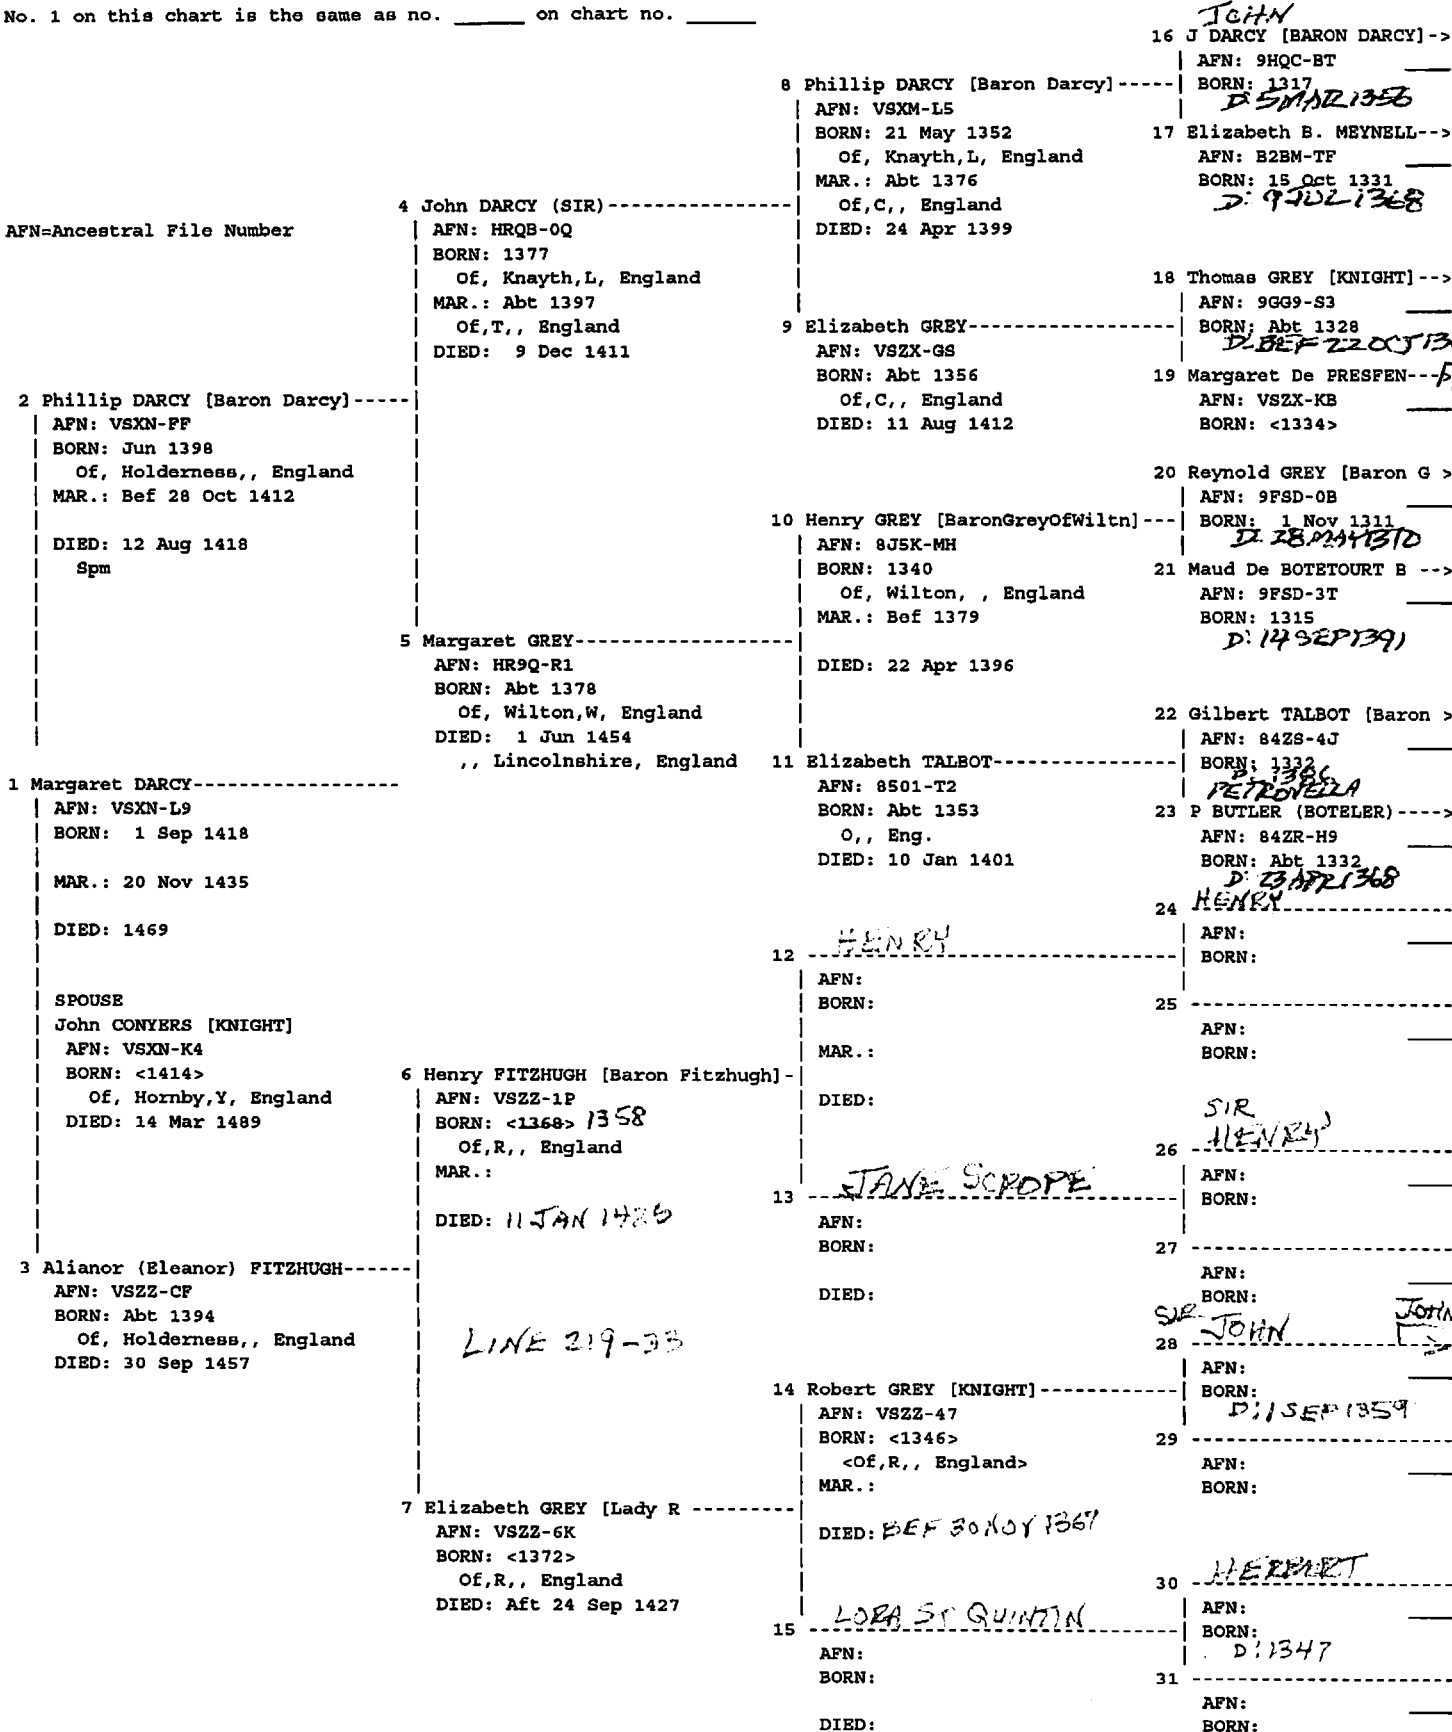

No. 1 on this chart is the same as no. _____ on chart no. _____

AFN=Ancestral File Number