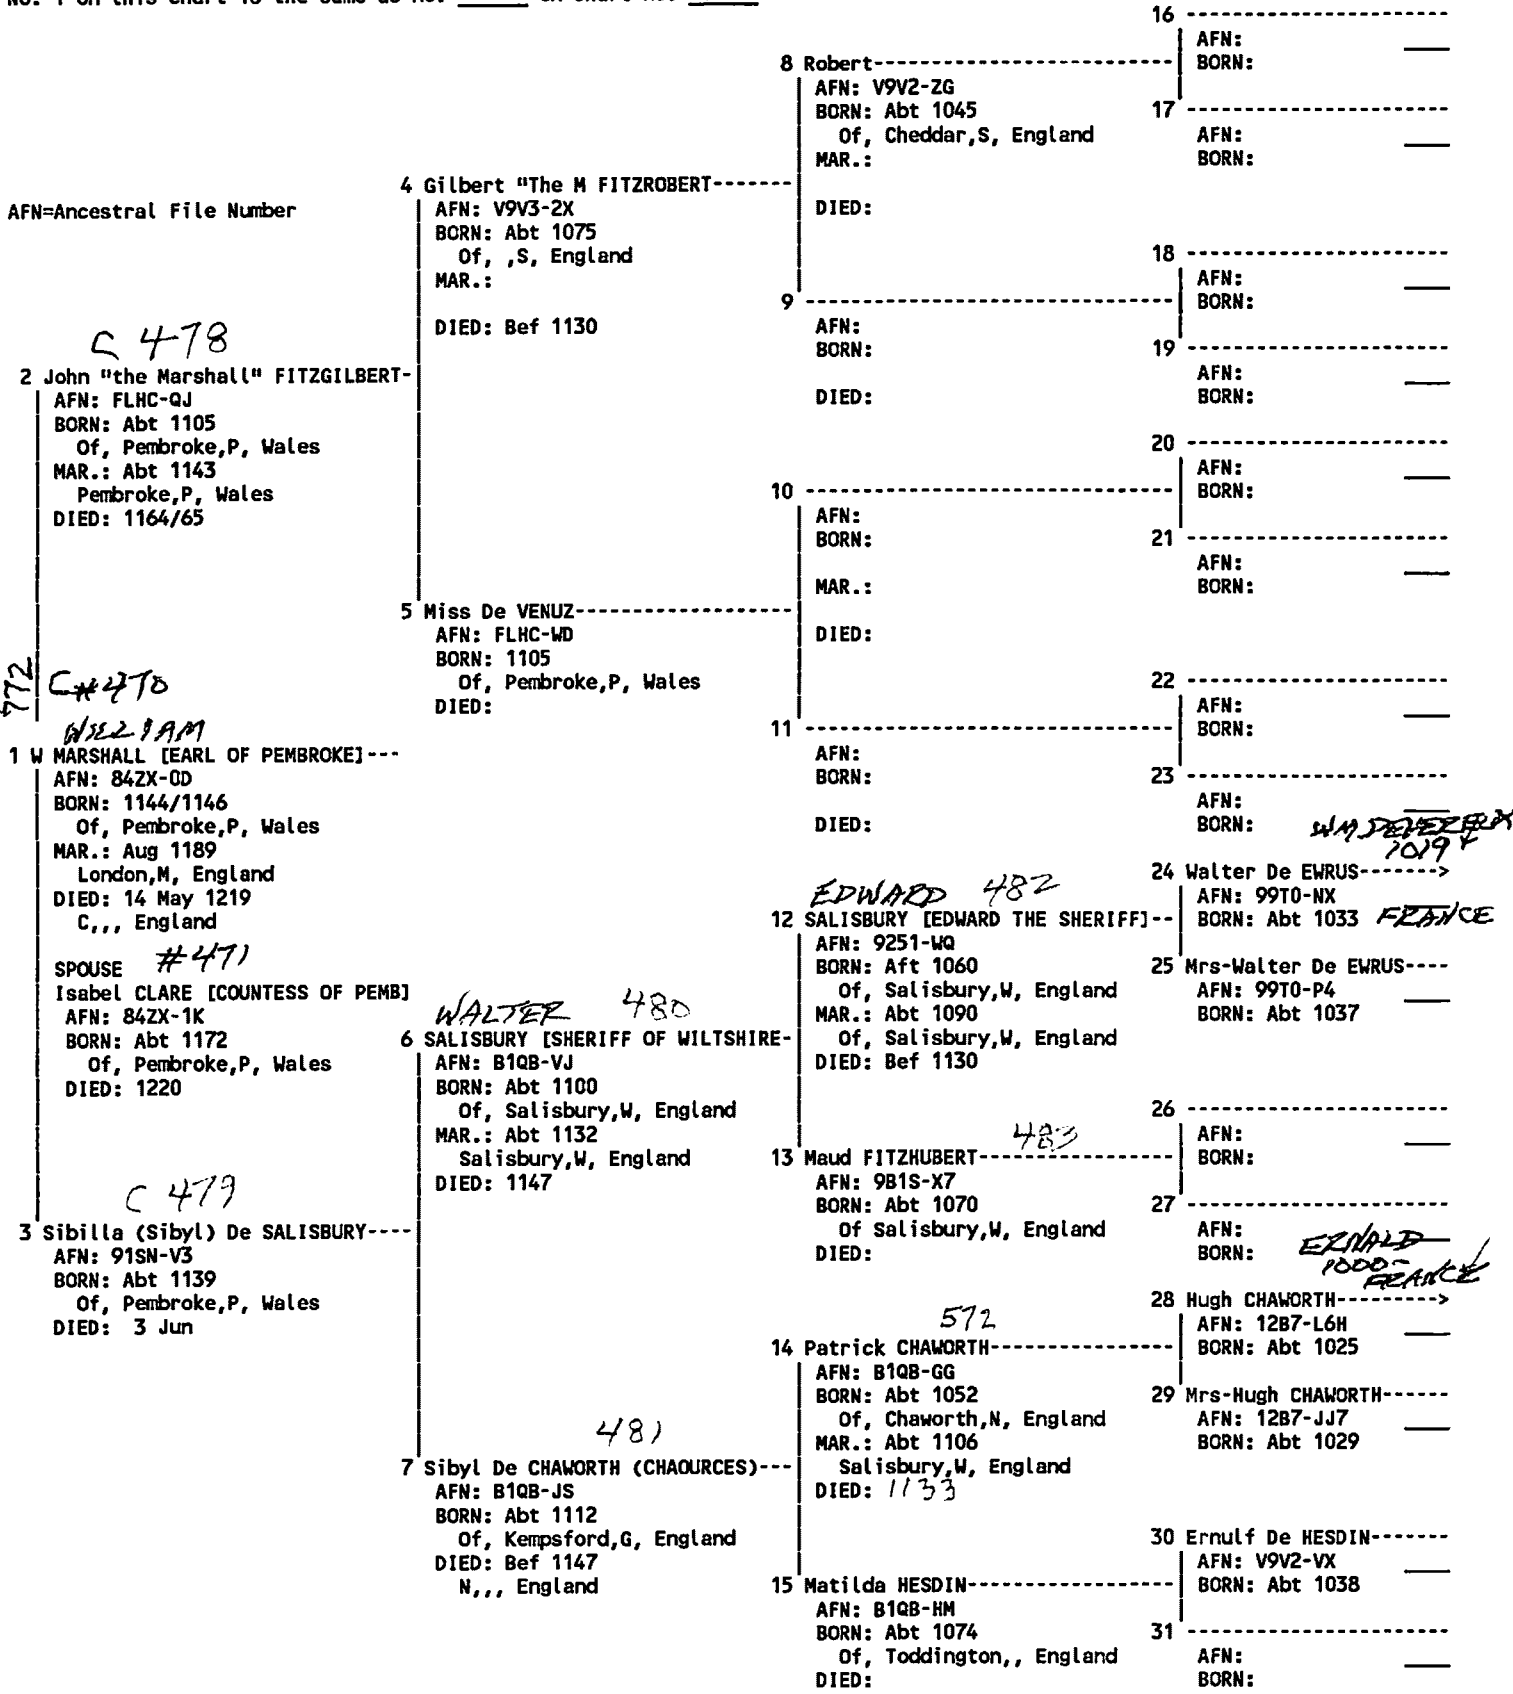

No. 1 on this chart is the same as no. 30 on chart no. 126